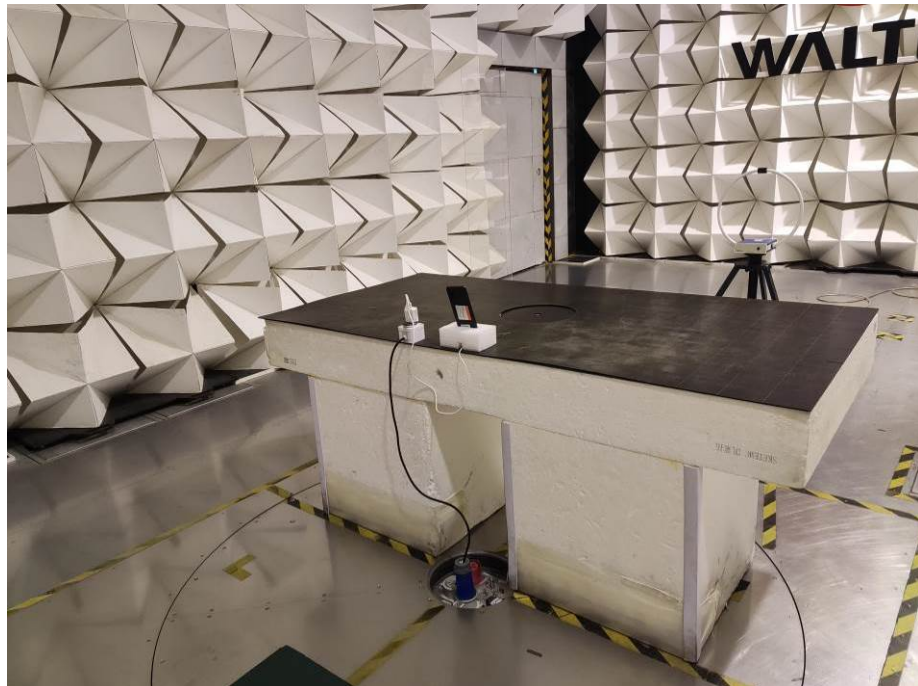

Appendix- Black X -Photos

Photographs –Constructional Details

WiFi/BT/BLE Setup photo Model Black X FCC ID: 2AEPIBLACKX

Photograph – Conducted Emission Test Setup

Test Site 1#

Photograph - Spurious Emissions Radiated Test Setup

Below 30MHz Test Site 2#

Appendix- Black X -Photos

For 30MHz-1000MHz Test Site 2#

For Above 1GHz Test Site 1#