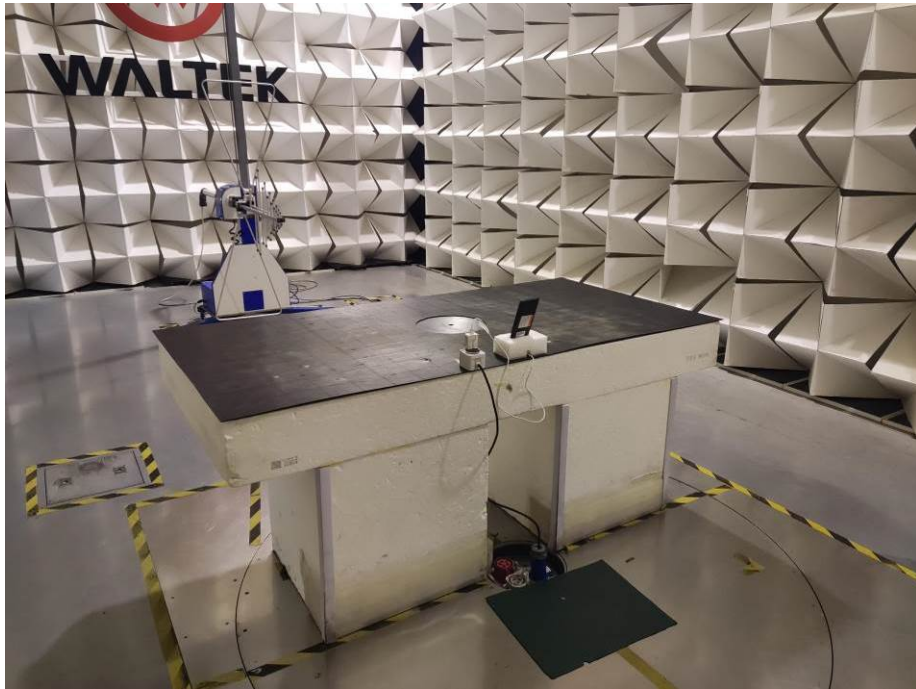

Appendix- Black X -Photos

Photographs –Constructional Details

WiFi/BT/BLE Setup photo Model Black X FCC ID: 2AEPIBLACKX

Photograph – Conducted Emission Test Setup

Test Site 1#

Photograph - Spurious Emissions Radiated Test Setup

Below 30MHz Test Site 2#

Appendix- Black X -Photos

For 30MHz-1000MHz Test Site 2#

For Above 1GHz Test Site 1#