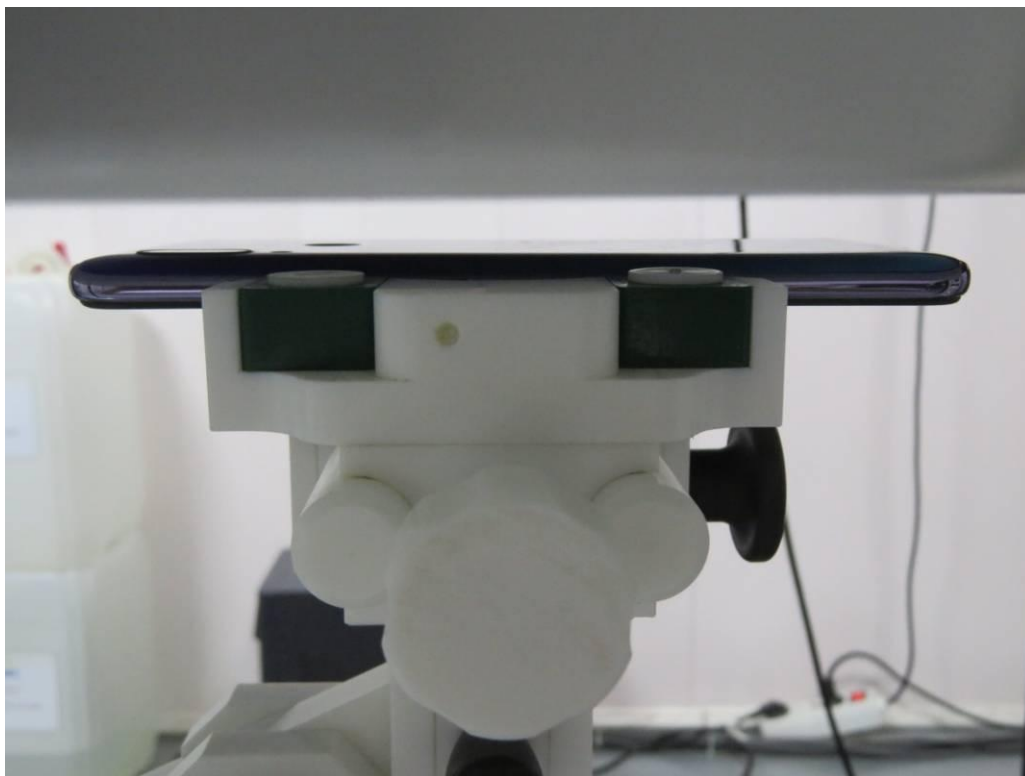

Test Setup Photos for SAR Testing

Head Setup Photo (Left Cheek)

Head Setup Photo (Left Tilt)

Head Setup Photo (Right Cheek)

Head Setup Photo (Right Tilt)

10mm body-worn Back Side Setup Photo (hotspot)

10mm body-worn Front Side Setup Photo (hotspot)

10mm body-worn Left Side Setup Photo (hotspot)

10mm body-worn Right Side Setup Photo (hotspot)

10mm body-worn Top Side Setup Photo (hotspot)

10mm body-worn Bottom Side Setup Photo (hotspot)