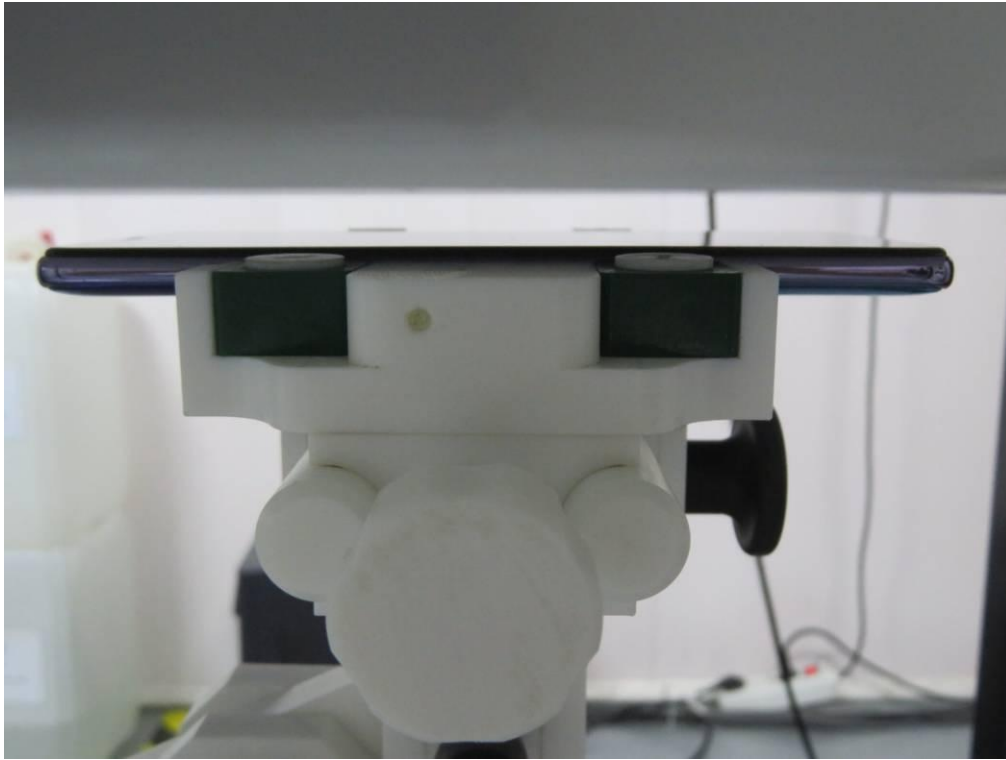

Test Setup Photos for SAR Testing

Head Setup Photo (Left Cheek)

Head Setup Photo (Left Tilt)

Head Setup Photo (Right Cheek)

Head Setup Photo (Right Tilt)

10mm body-worn Back Side Setup Photo (hotspot)

10mm body-worn Front Side Setup Photo (hotspot)

10mm body-worn Left Side Setup Photo (hotspot)

10mm body-worn Right Side Setup Photo (hotspot)

10mm body-worn Top Side Setup Photo (hotspot)

10mm body-worn Bottom Side Setup Photo (hotspot)