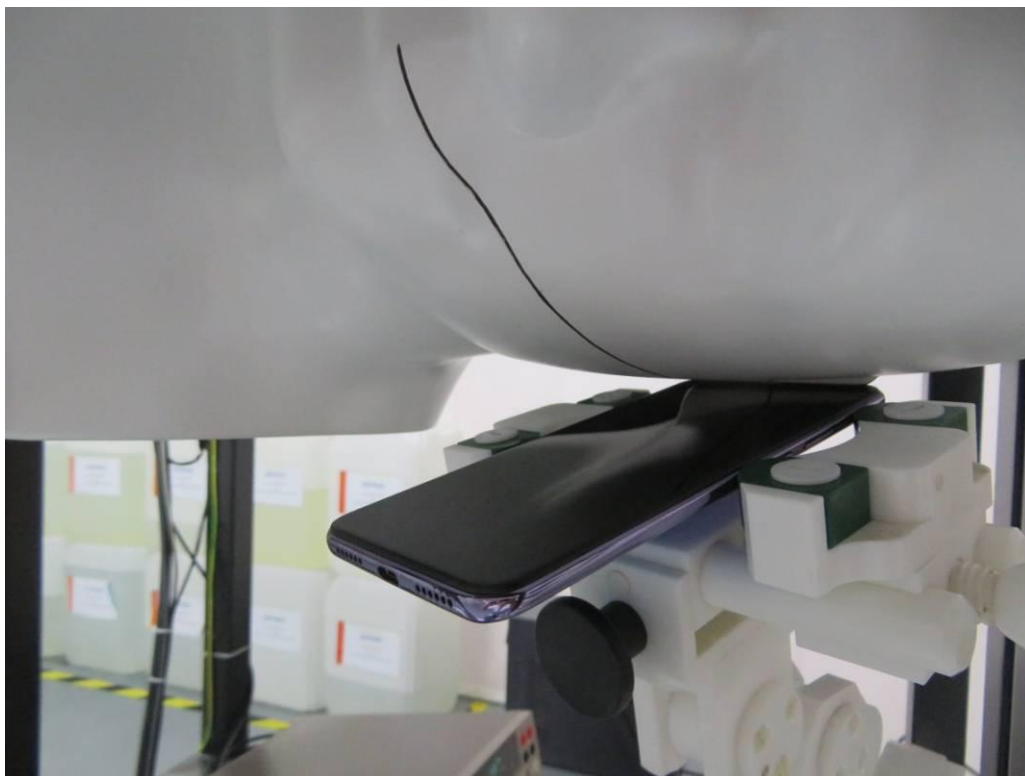

Test Setup Photos for SAR Testing

Head Setup Photo (Left Cheek)

Head Setup Photo (Left Tilt)

Head Setup Photo (Right Cheek)

Head Setup Photo (Right Tilt)

10mm body-worn Back Side Setup Photo (hotspot)

10mm body-worn Front Side Setup Photo (hotspot)

10mm body-worn Left Side Setup Photo (hotspot)

10mm body-worn Right Side Setup Photo (hotspot)

10mm body-worn Top Side Setup Photo (hotspot)

10mm body-worn Bottom Side Setup Photo (hotspot)