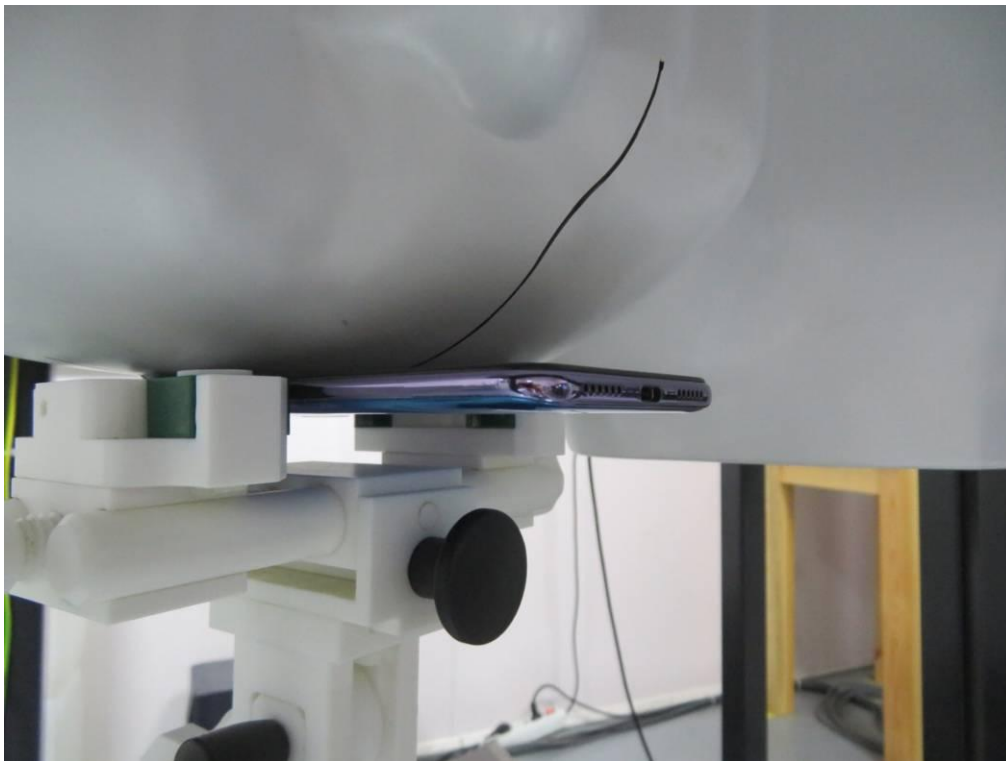

Test Setup Photos for SAR Testing

Head Setup Photo (Left Cheek)

Head Setup Photo (Left Tilt)

Head Setup Photo (Right Cheek)

Head Setup Photo (Right Tilt)

10mm body-worn Back Side Setup Photo (hotspot)

10mm body-worn Front Side Setup Photo (hotspot)

10mm body-worn Left Side Setup Photo (hotspot)

10mm body-worn Right Side Setup Photo (hotspot)

10mm body-worn Top Side Setup Photo (hotspot)

10mm body-worn Bottom Side Setup Photo (hotspot)