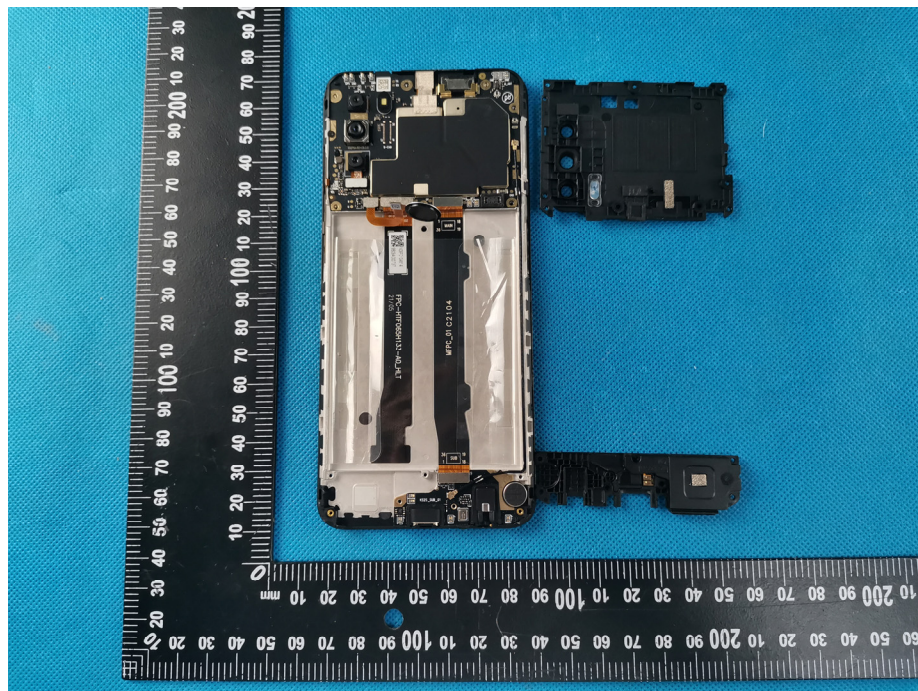

Appendix-Black G-Photos

EUT – Internal View Model Black G FCC ID: 2AEPBLACKG

BT/WIFI/BLE ANT.

GSM/WCDMA/LTE ANT.

Appendix-Black G-Photos

Appendix-Black G-Photos