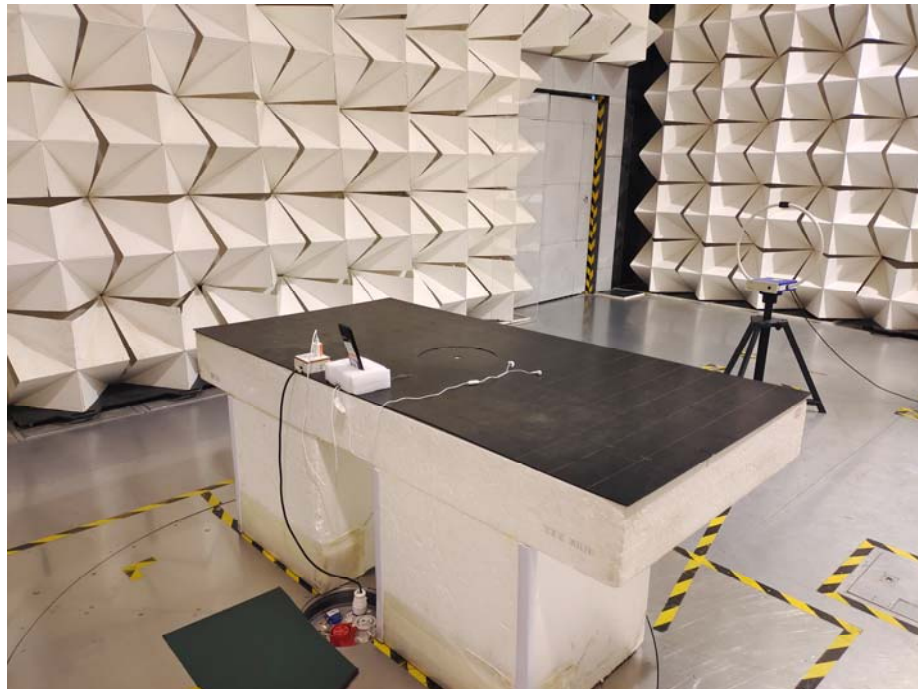

Appendix-Black G-Photos

Photographs –Constructional Details

WiFi/BT/BLE Setup photo Model Black G FCC ID: 2AEPBLACKG

Photograph – Conducted Emission Test Setup

Test Site 1#

Photograph - Spurious Emissions Radiated Test Setup

Below 30MHz Test Site 2#

Appendix-Black G-Photos

For 30MHz-1000MHz Test Site 2#

For Above 1GHz Test Site 1#