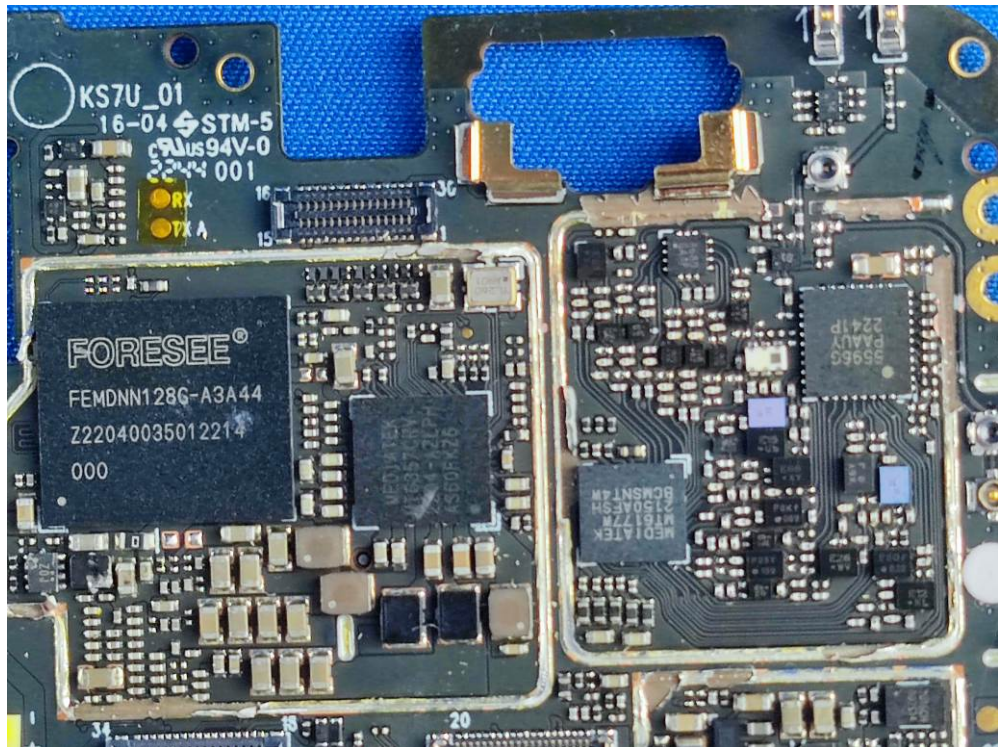

Appendix- BLACK C PRO -Photos