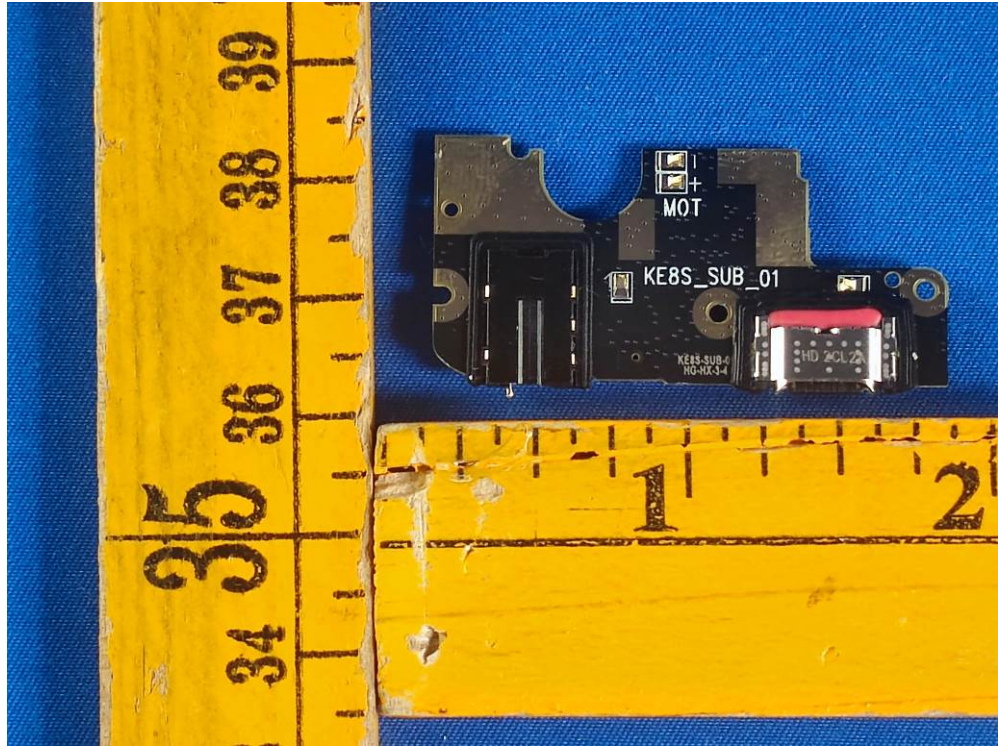

Appendix- BLACK C PRO -Photos