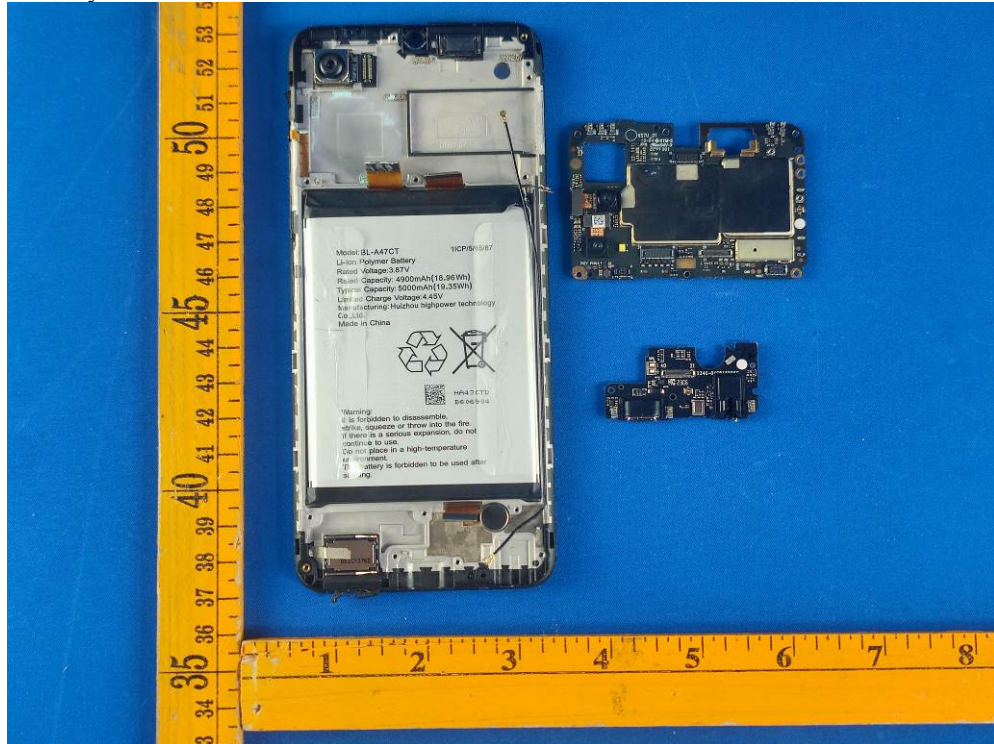

Appendix- BLACK C PRO -Photos

diversity