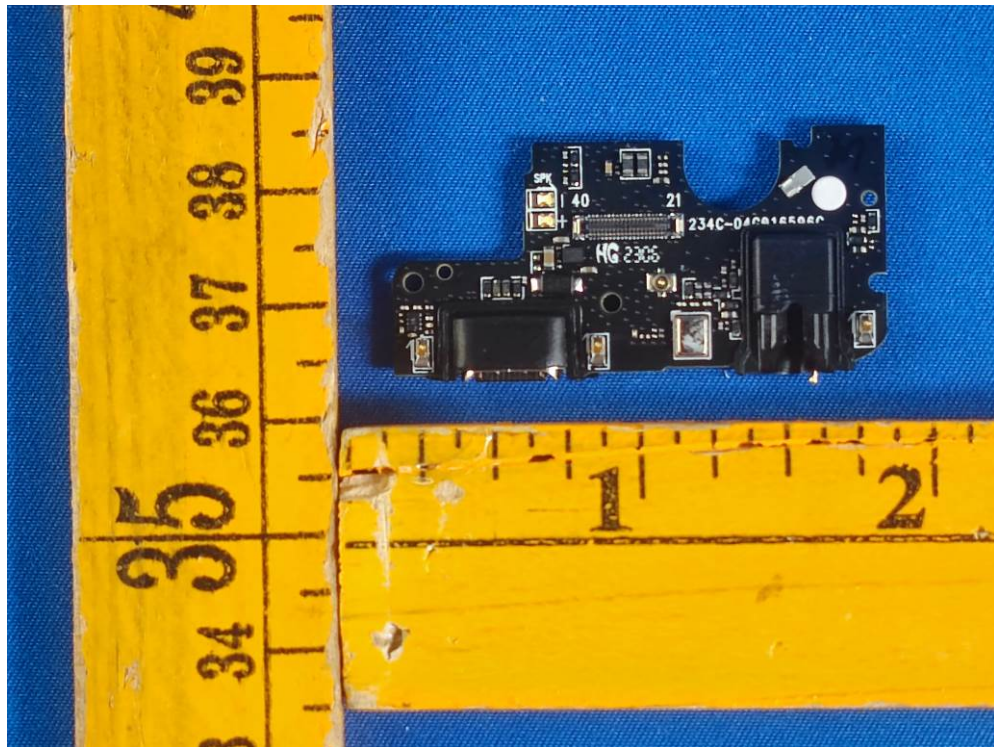

Appendix- BLACK C PRO -Photos

diversity