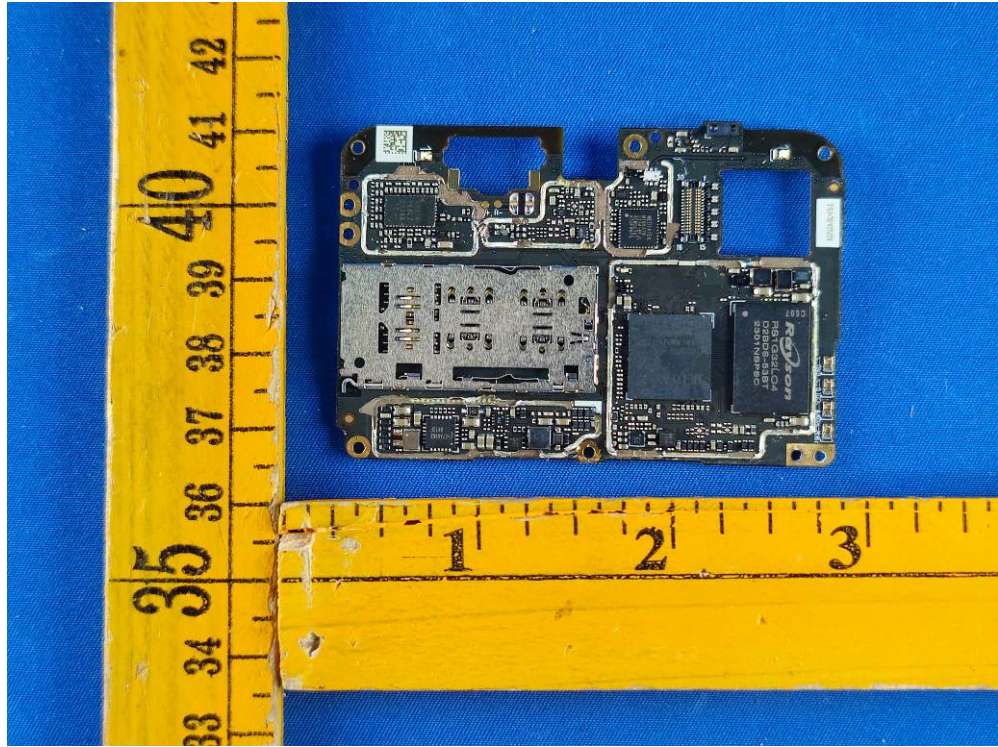

Appendix- BLACK C PRO -Photos