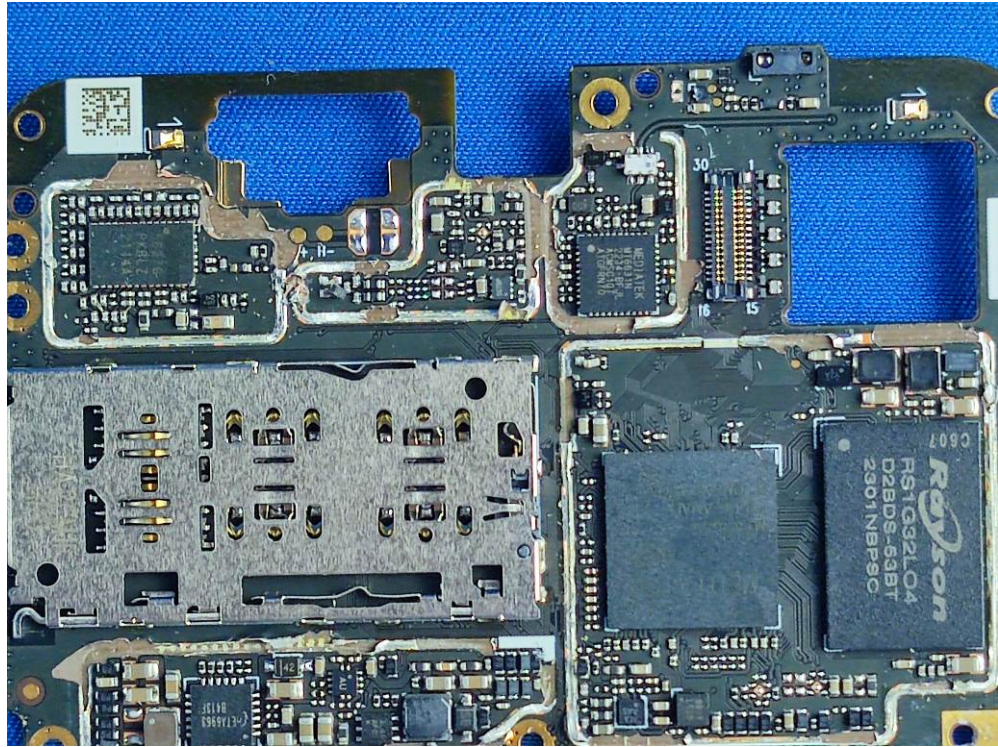

Appendix- BLACK C PRO -Photos