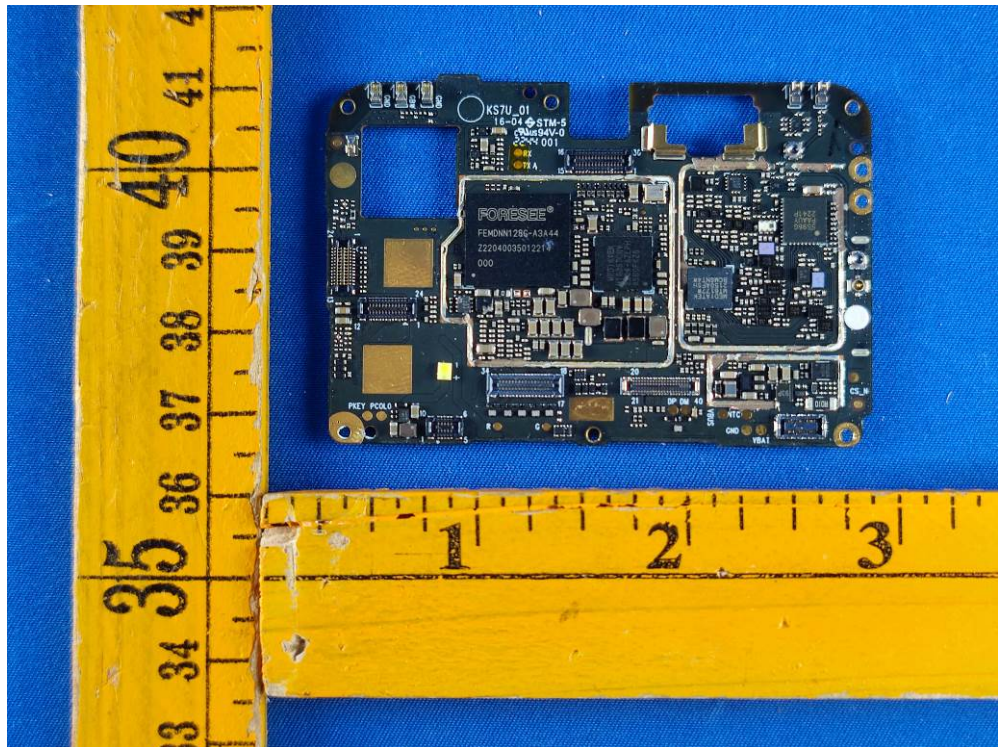

Appendix- BLACK C PRO -Photos