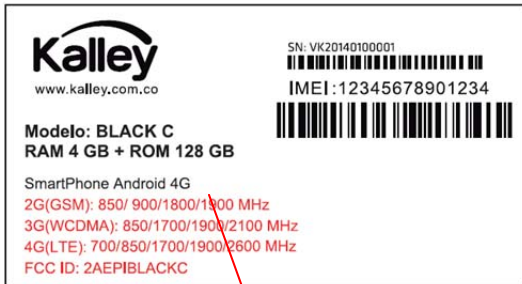

Black C Label Sample and Location

IMEI STICKER

78,28 mm

42,42 mm