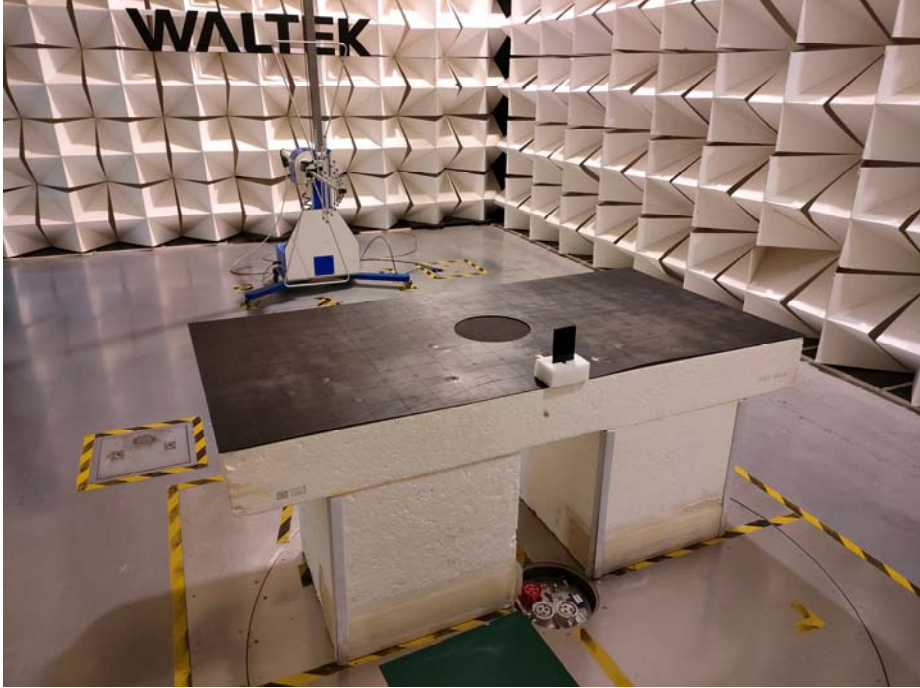

# Appendix-BLACK 3-Photos

2G/3G/4G Setup photo Model BLACK 3 FCC ID: 2AEPBLACK3

Photograph - Spurious Emissions Radiated Test Setup

For 30MHz-1000MHz Test Site 2#

For Above 1GHz Test Site 1#