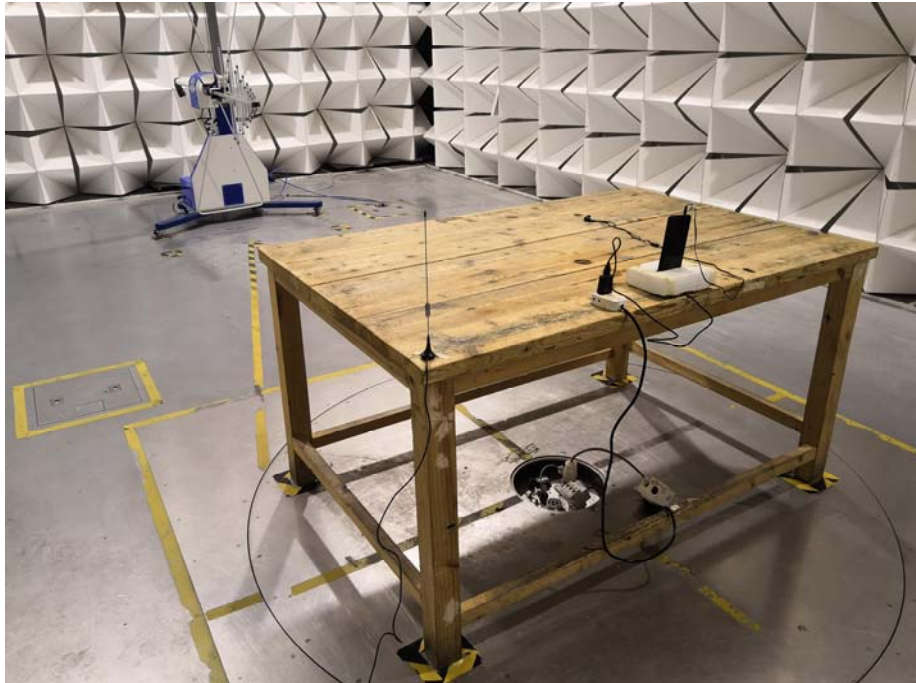

2G/3G/4G Setup photo Model BLACK FCC ID: 2AEPIBLACK

Photograph - Spurious Emissions Radiated Test Setup

Below 30MHz Test Site 2#

For 30MHz-1000MHz Test Site 2#

Appendix WTS18S07116776W_Photo

For Above 1GHz Test Site 1#