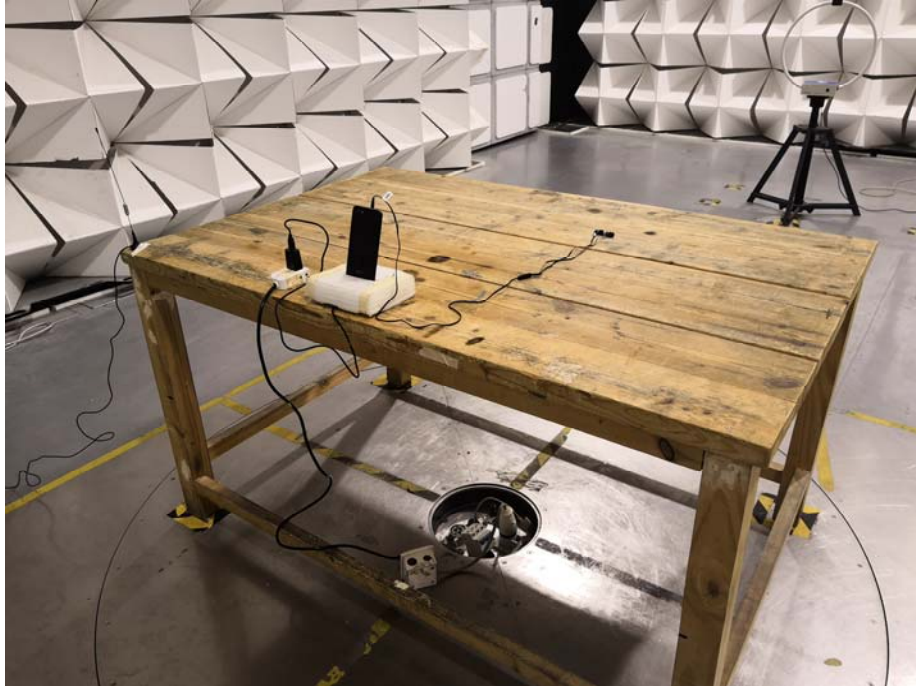

2G/3G/4G Setup photo Model BLACK FCC ID: 2AEPIBLACK

Photograph - Spurious Emissions Radiated Test Setup

Below 30MHz Test Site 2#

For 30MHz-1000MHz Test Site 2#

Appendix WTS18S07116776W_Photo

For Above 1GHz Test Site 1#