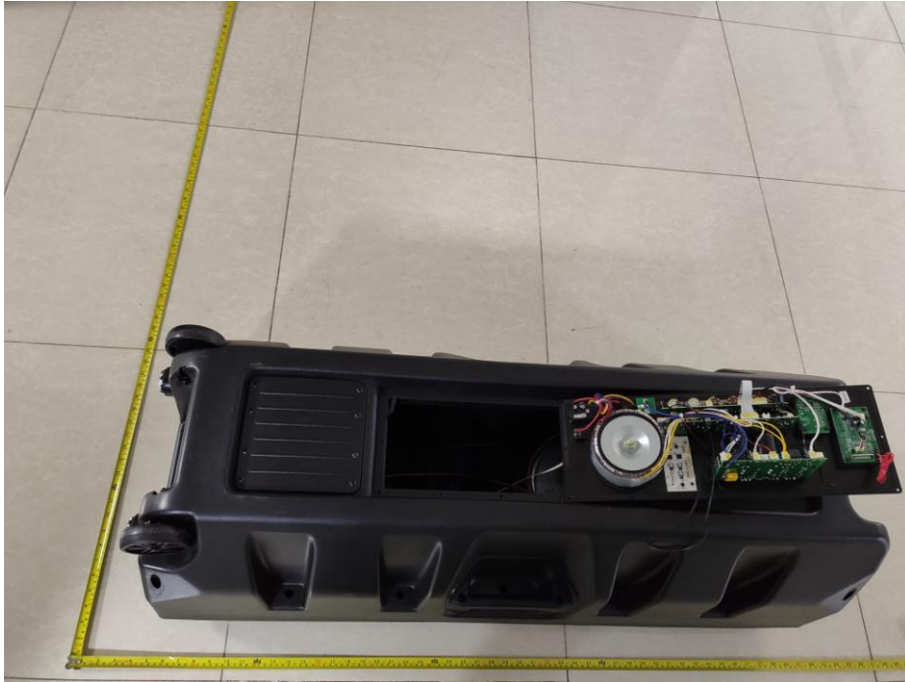

Appendix B: Photographs of EUT

Product: Speaker
Model: M-6500 MKII
Internal Photos

Antenna