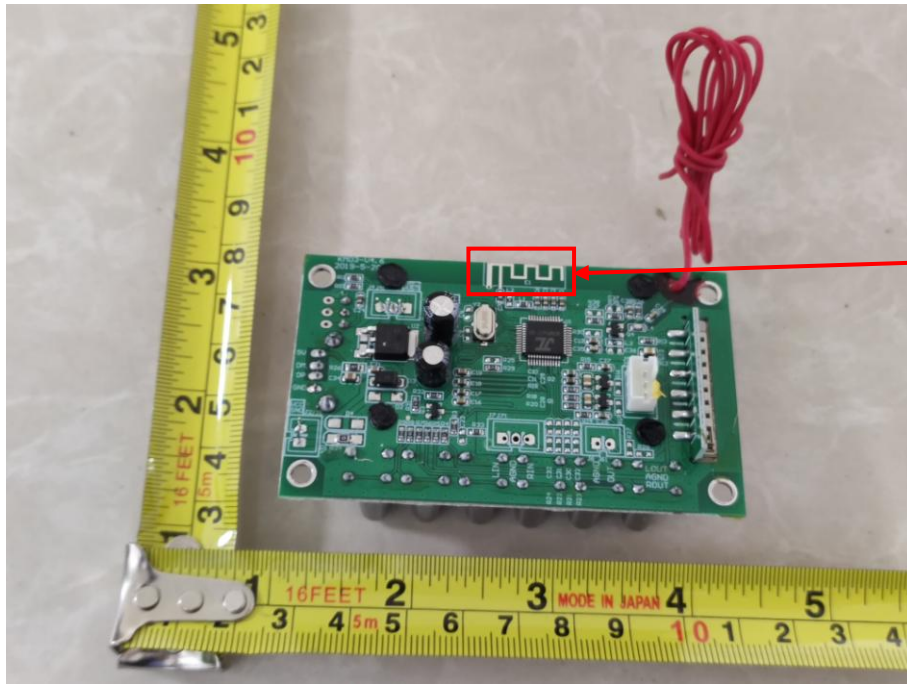

Appendix B: Photographs of EUT

Product: Speaker
Model: M-6500 MKII
Internal Photos

Antenna