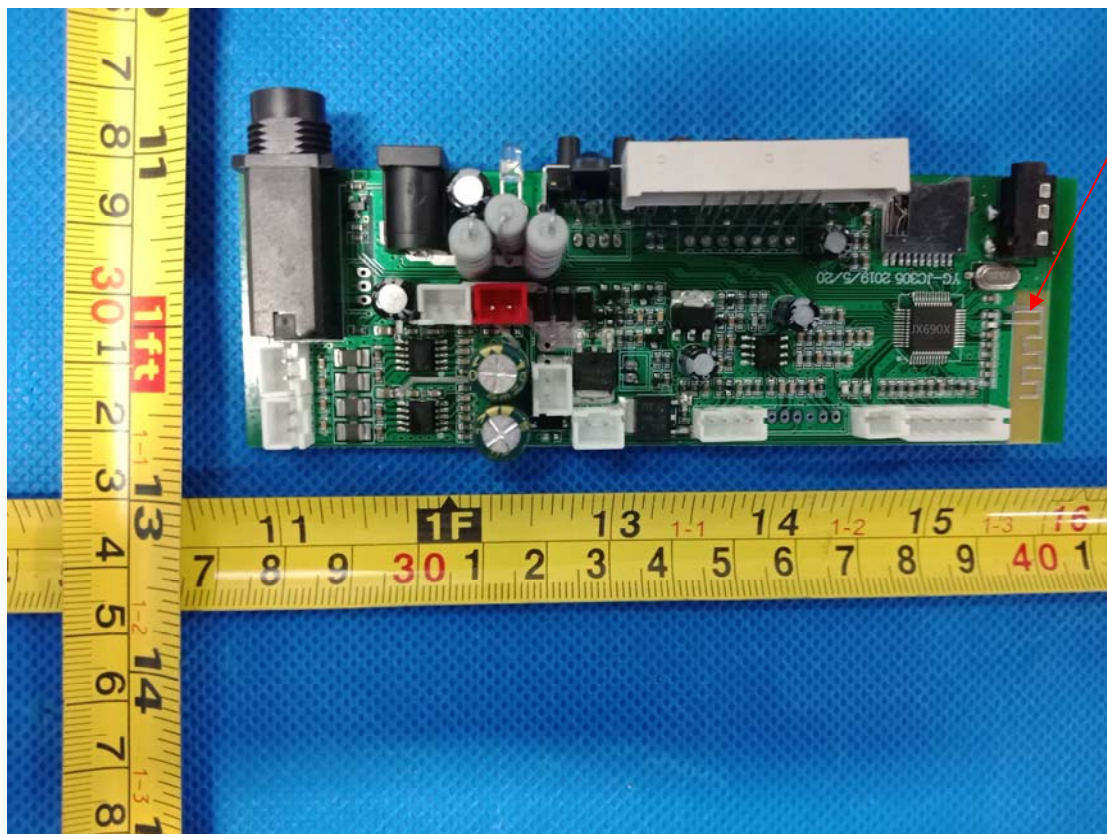

Annex B

Internal Photos

Report No.: HK1907231850-E
FCC ID: 2AEOS-XS500

Page 1 of 5

Antenna