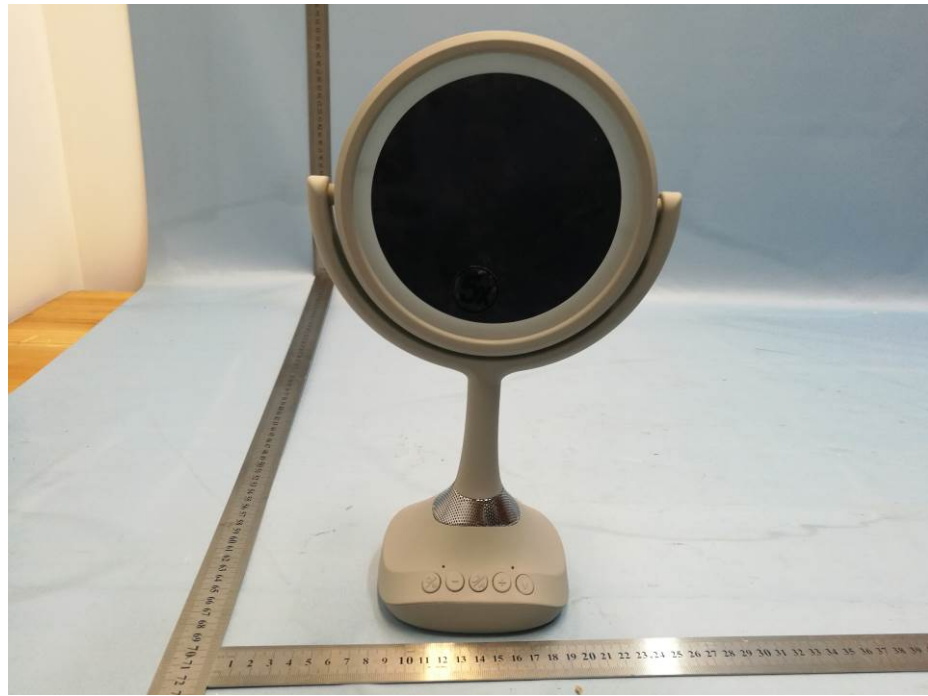

Photographs - Constructional Details

Model S639- External View

Reference No.: WTF18F05112858W

Reference No.: WTF18F05112858W

Reference No.: WTF18F05112858W