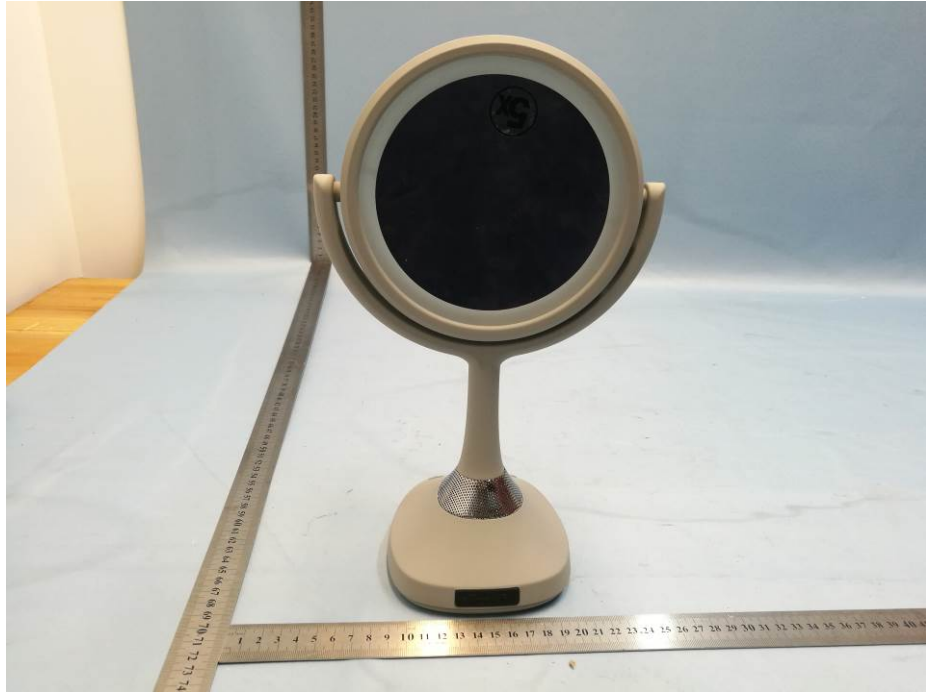

Photographs - Constructional Details

Model S639- External View

Reference No.: WTF18F05112858W

Reference No.: WTF18F05112858W

Reference No.: WTF18F05112858W