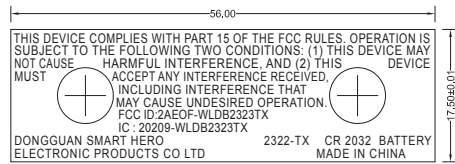

C

C

D

D

SCALE: 2:1

SCALE: 1:1

备注:  
 FONT = Arial, Regular  
 FOR P/N: 10291739-01

**DONGGUAN SMART HERO  
 ELECTRONIC PRODUCTS CO LTD**