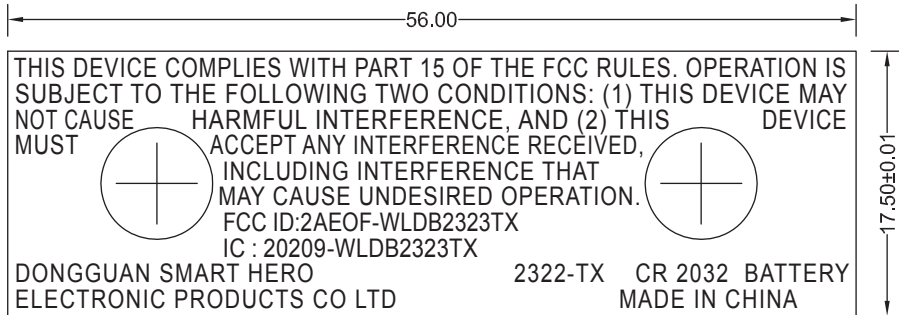

C

C

D

D

SCALE: 2:1

SCALE: 1:1

备注:  
 FONT = Arial, Regular  
 FOR P/N: 10291739-01

**DONGGUAN SMART HERO  
 ELECTRONIC PRODUCTS CO LTD**