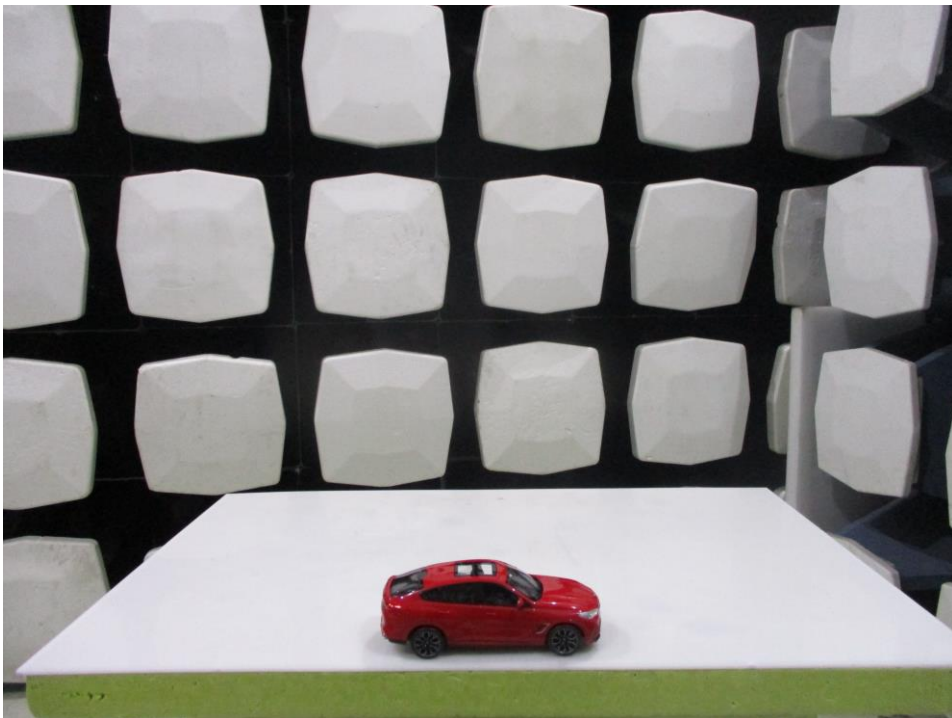

## RADIATED PHOTOS

Up to 1GHz  
(EUT was placed in the centre of the turntable)

Above 1GHz

**(EUT was placed in the centre of the turntable)**