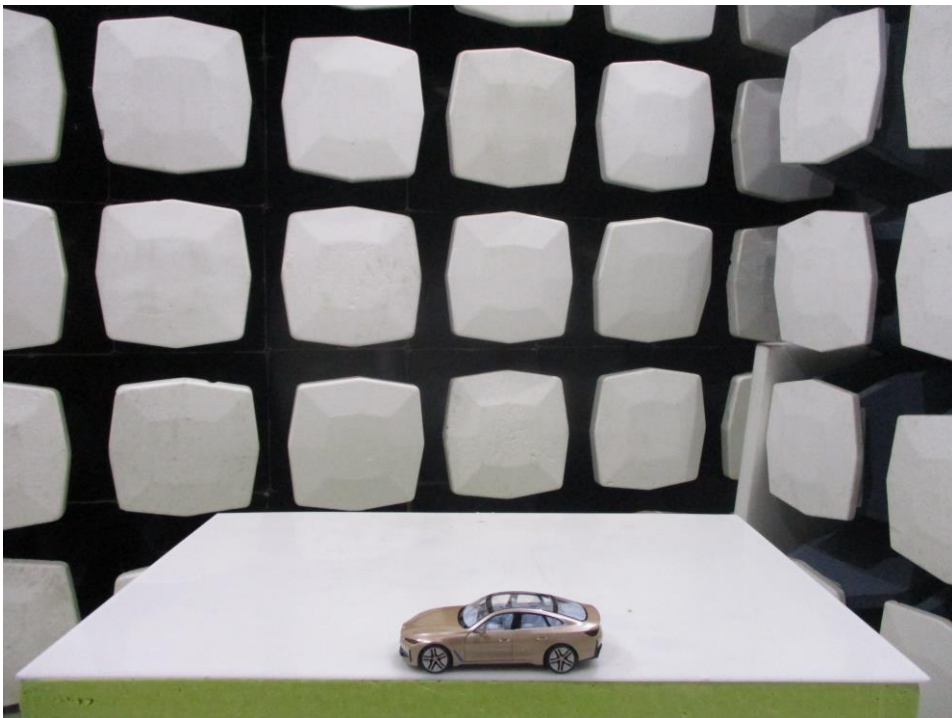

## RADIATED PHOTOS

Up to 1GHz  
(EUT was placed in the centre of the turntable)

Above 1GHz

**(EUT was placed in the centre of the turntable)**