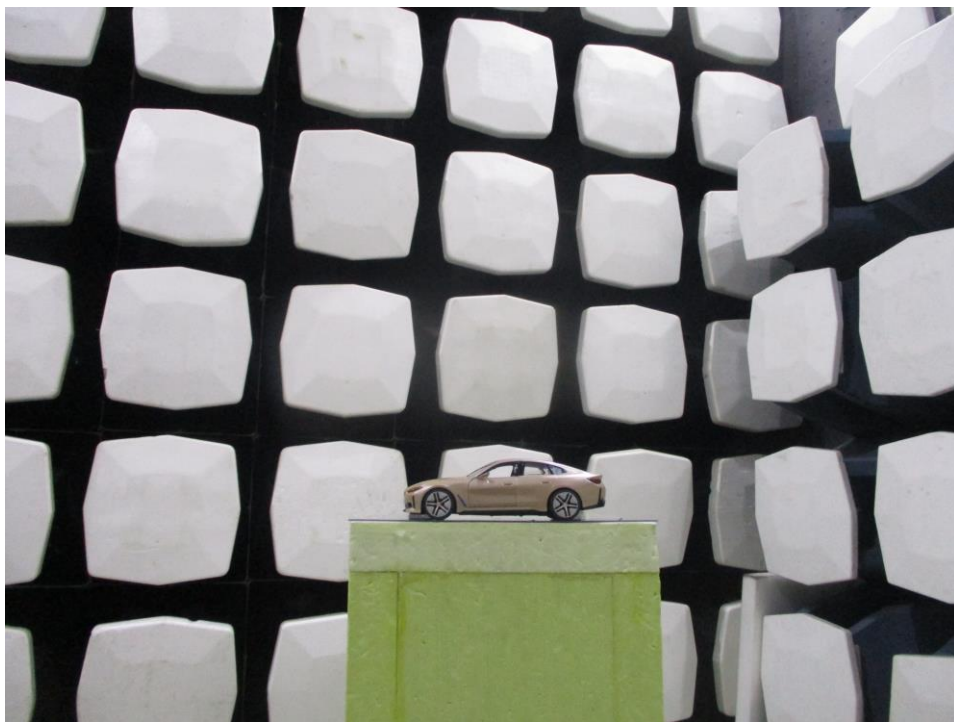

## RADIATED PHOTOS

Up to 1GHz  
(EUT was placed in the centre of the turntable)

Above 1GHz

**(EUT was placed in the centre of the turntable)**