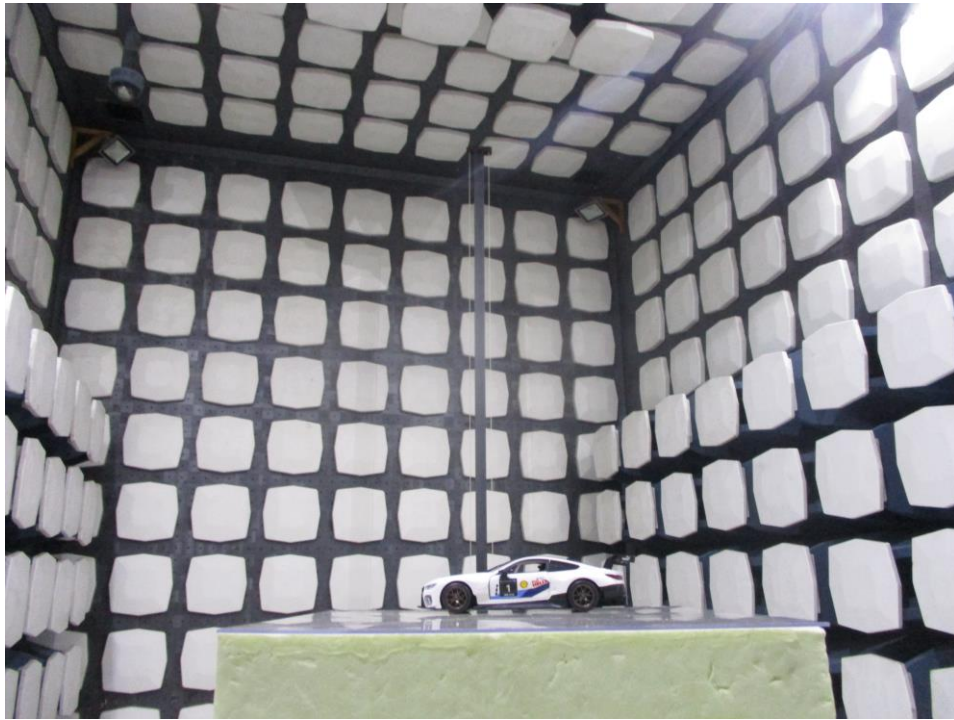

RADIATED PHOTOS

Up to 1GHz
(EUT was placed in the centre of the turntable)

Above 1GHz

(EUT was placed in the centre of the turntable)