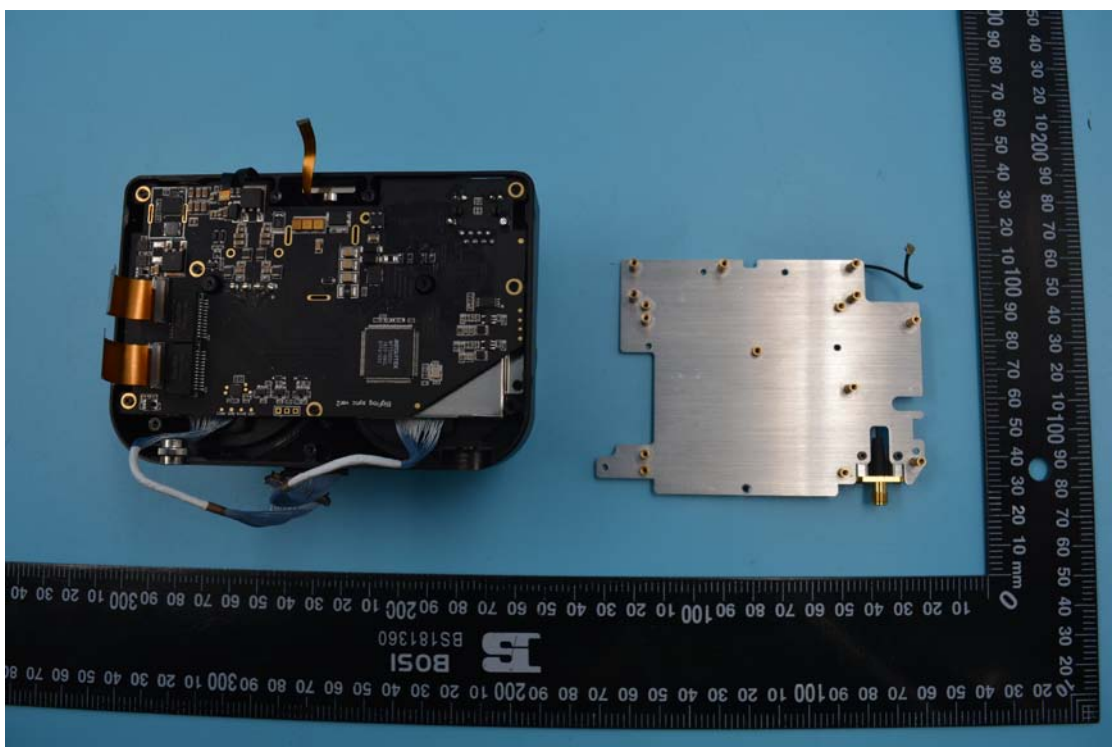

Model No.: K2501

Internal Photos

1. EUT uncover view

2. Mainboard front view

3. Mainboard rear view

4. WIFI antenna view