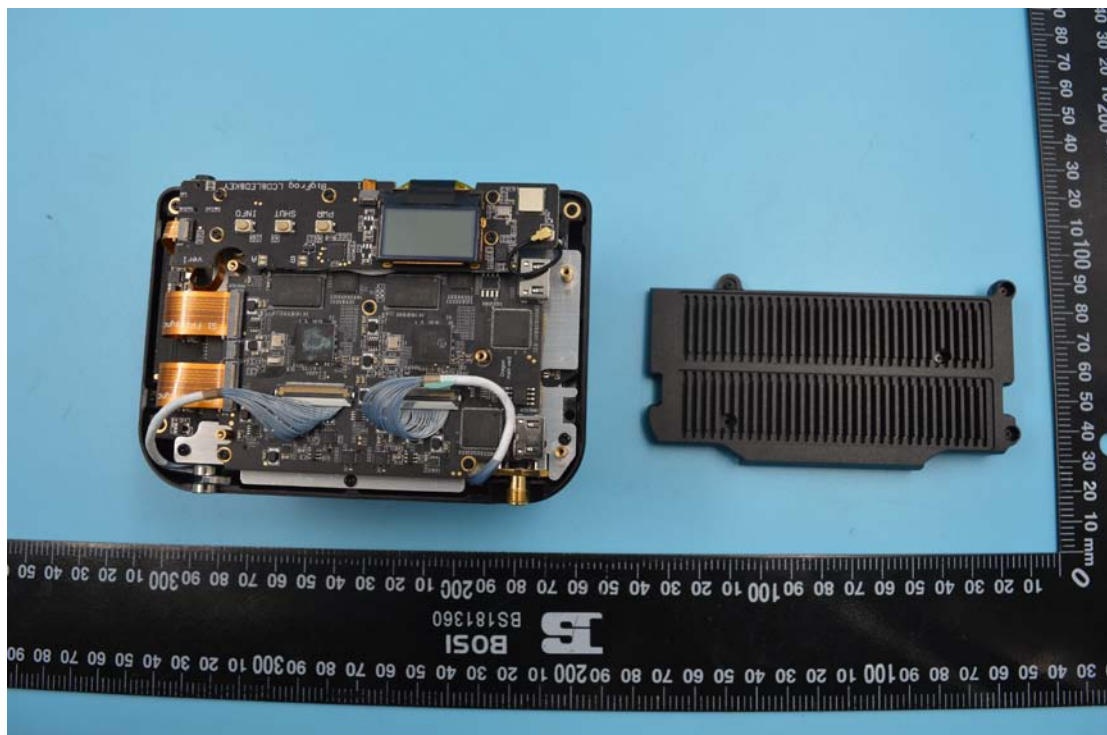

Model No.: K2501

Internal Photos

1. EUT uncover view

2. Mainboard front view

3. Mainboard rear view

4. WIFI antenna view