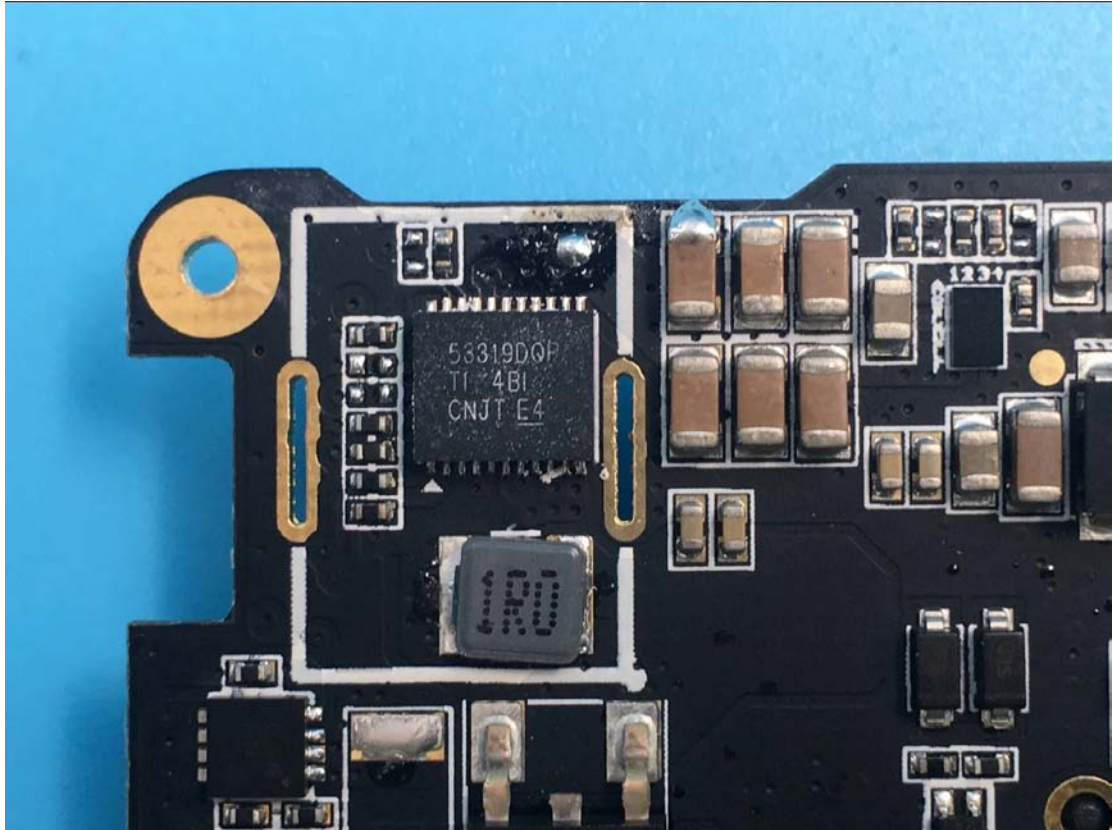

Model No.: K2501

Internal Photos

1. EUT uncover view

2. Mainboard front view

3. Mainboard rear view

4. WIFI antenna view