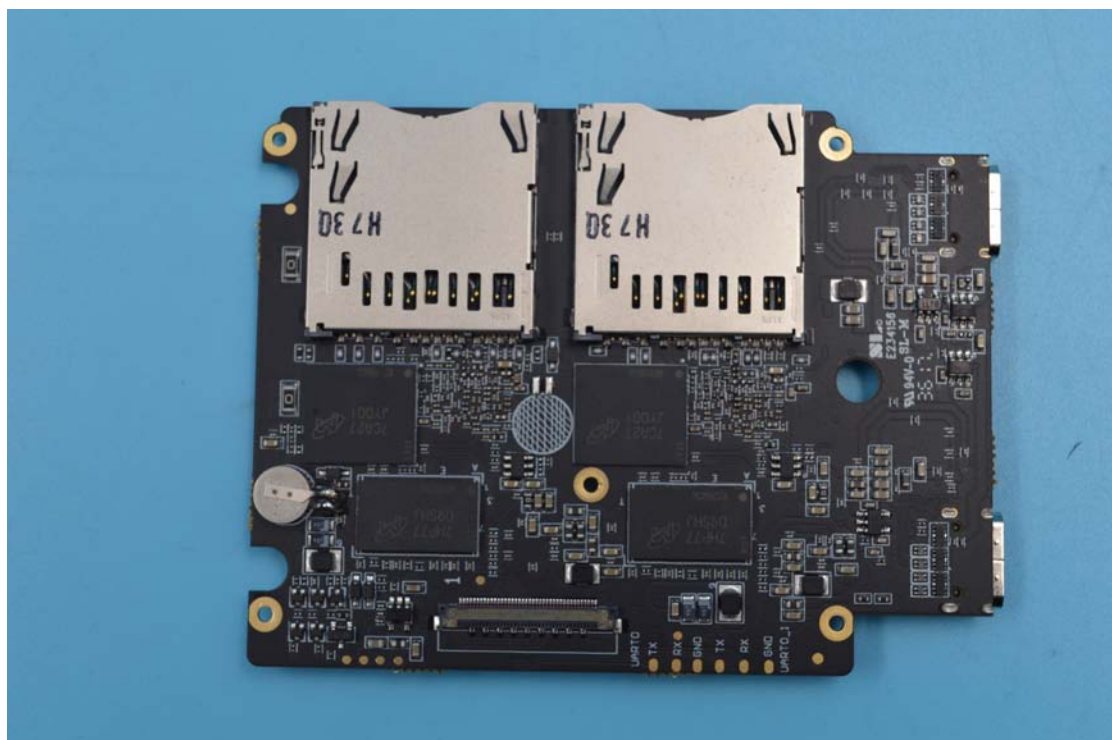

Model No.: K2501

Internal Photos

1. EUT uncover view

2. Mainboard front view

3. Mainboard rear view

4. WIFI antenna view