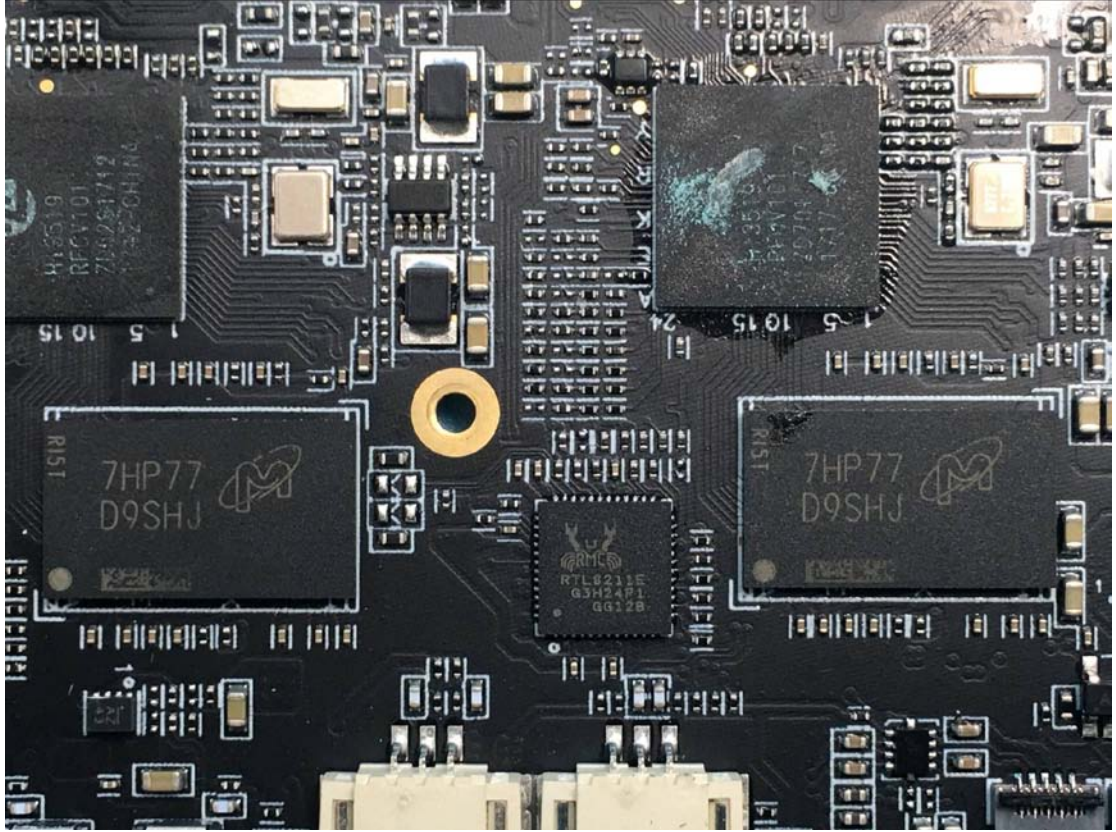

Model No.: K2501

Internal Photos

1. EUT uncover view

2. Mainboard front view

3. Mainboard rear view

4. WIFI antenna view