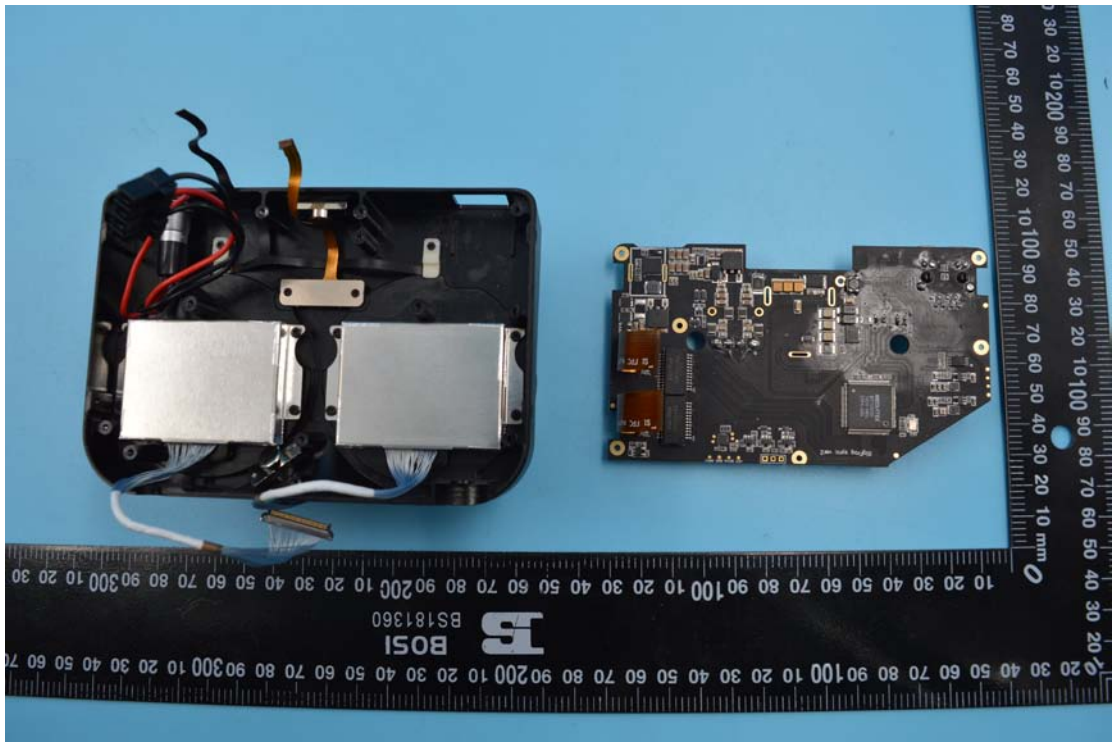

Model No.: K2501

Internal Photos

1. EUT uncover view

2. Mainboard front view

3. Mainboard rear view

4. WIFI antenna view