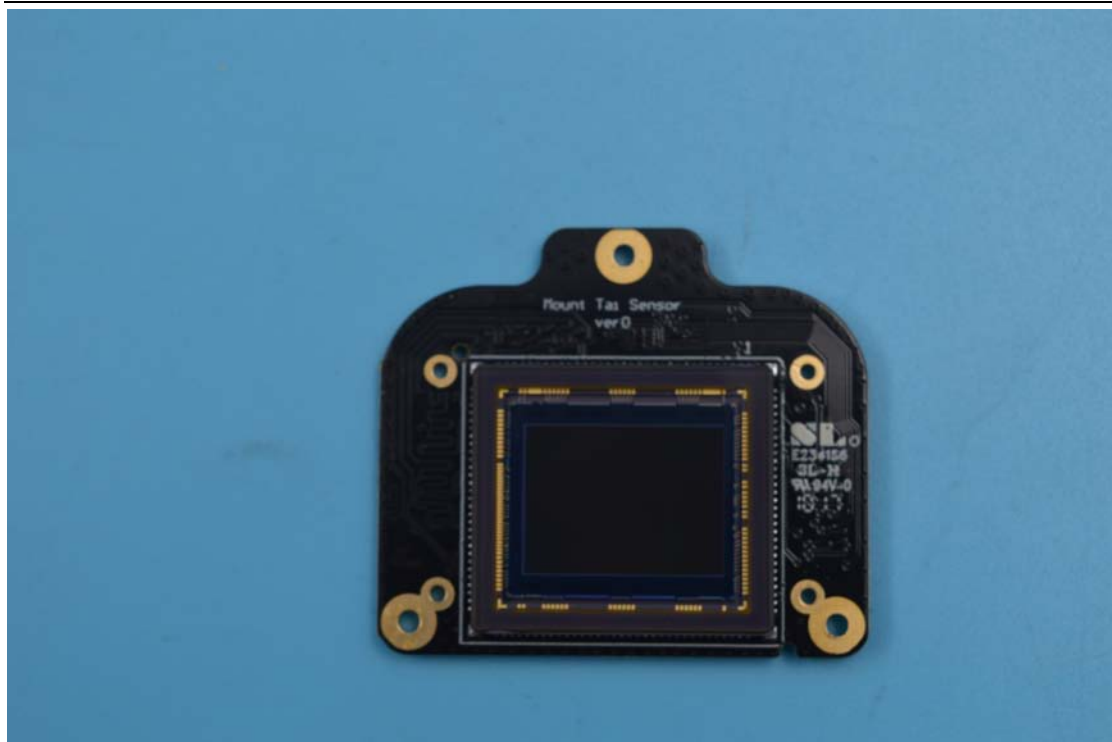

Model No.: K2501

Internal Photos

1. EUT uncover view

2. Mainboard front view

3. Mainboard rear view

4. WIFI antenna view