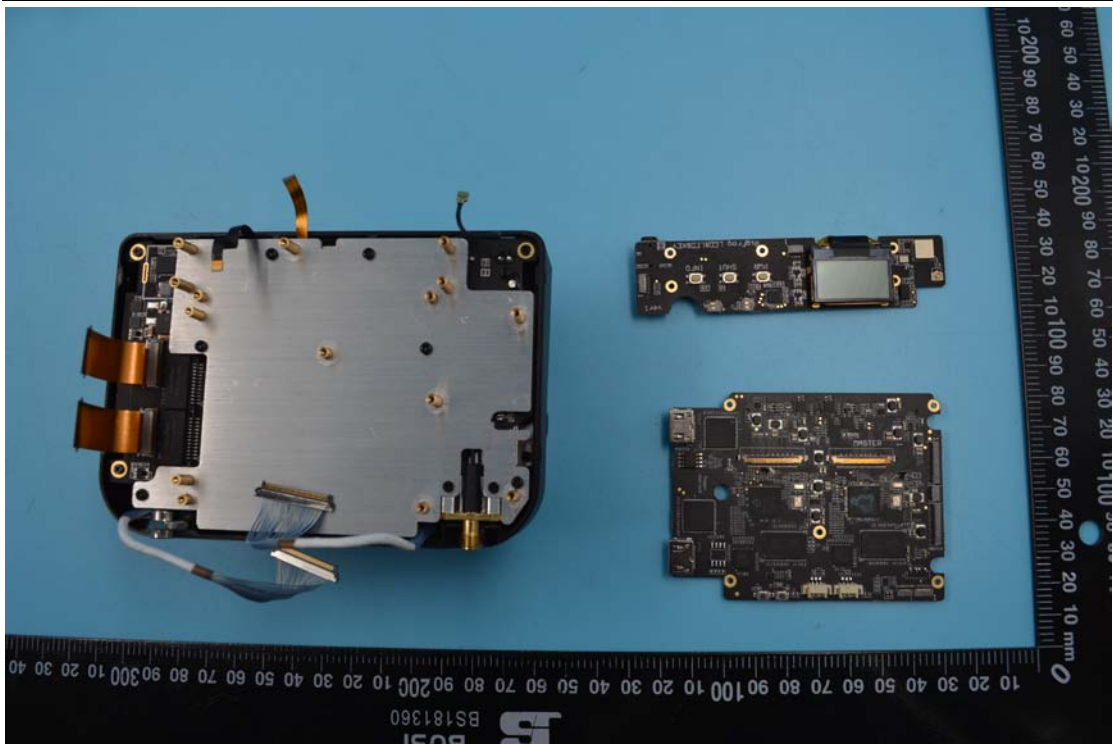

Model No.: K2501

Internal Photos

1. EUT uncover view

2. Mainboard front view

3. Mainboard rear view

4. WIFI antenna view