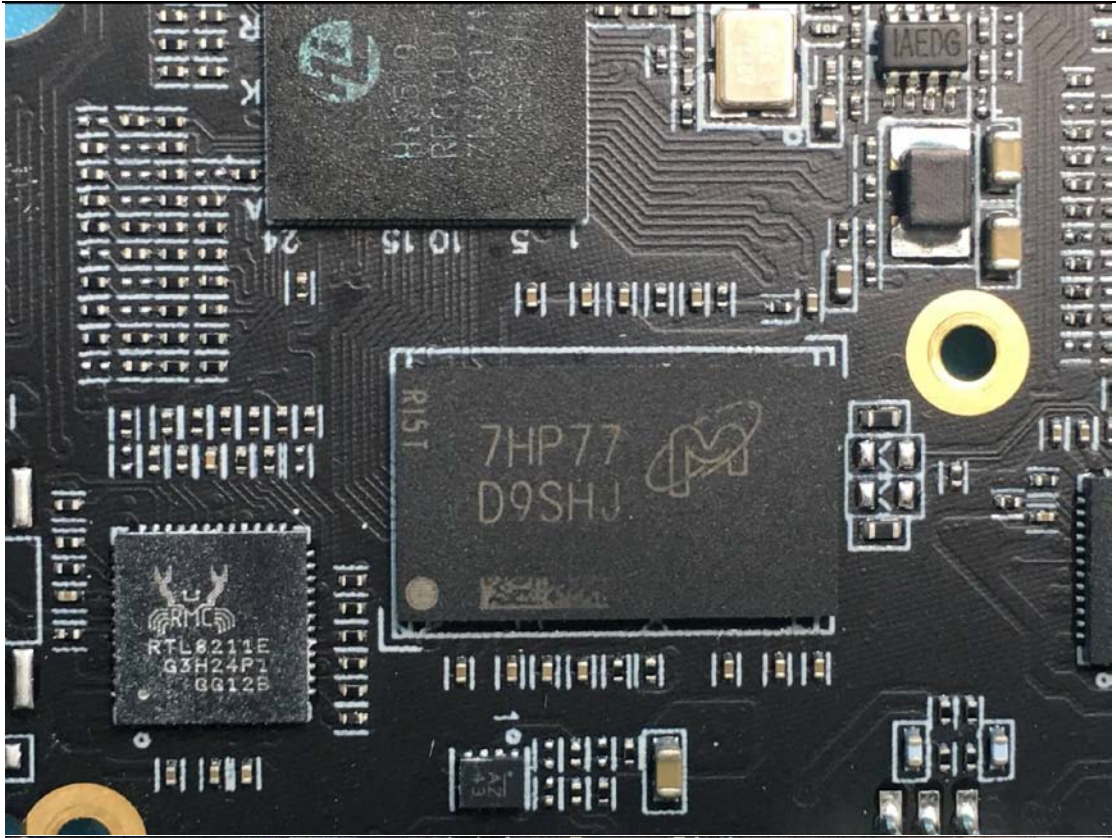

Model No.: K2501

Internal Photos

1. EUT uncover view

2. Mainboard front view

3. Mainboard rear view

4. WIFI antenna view