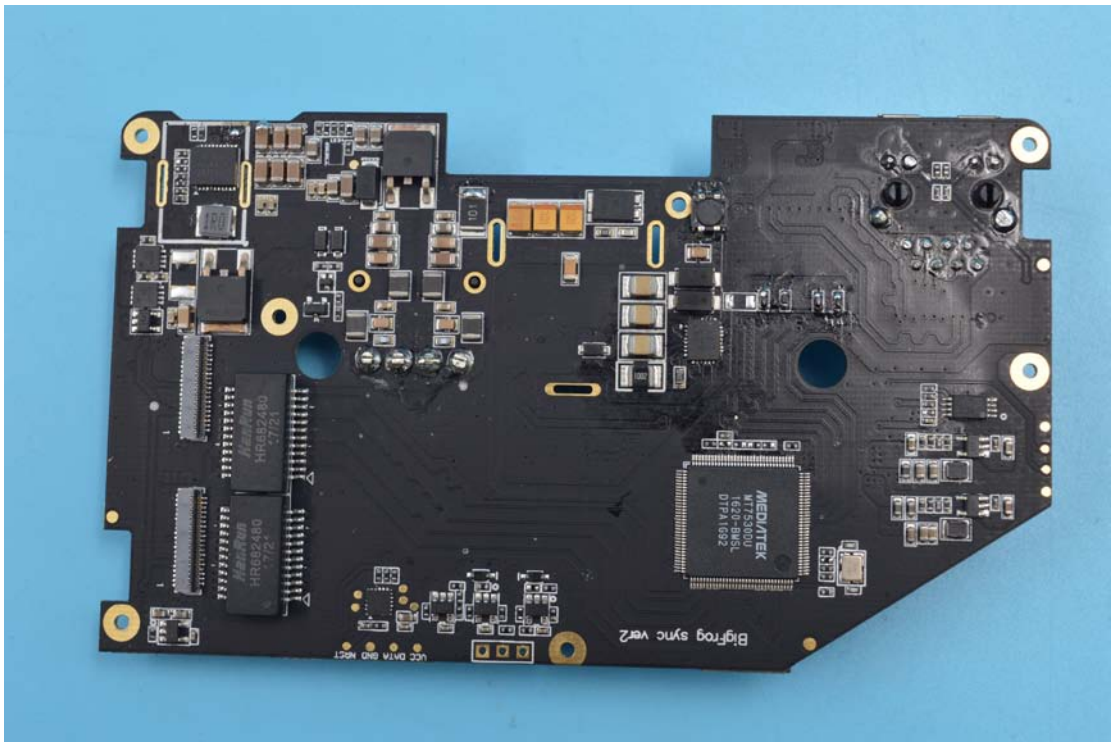

Model No.: K2501

Internal Photos

1. EUT uncover view

2. Mainboard front view

3. Mainboard rear view

4. WIFI antenna view