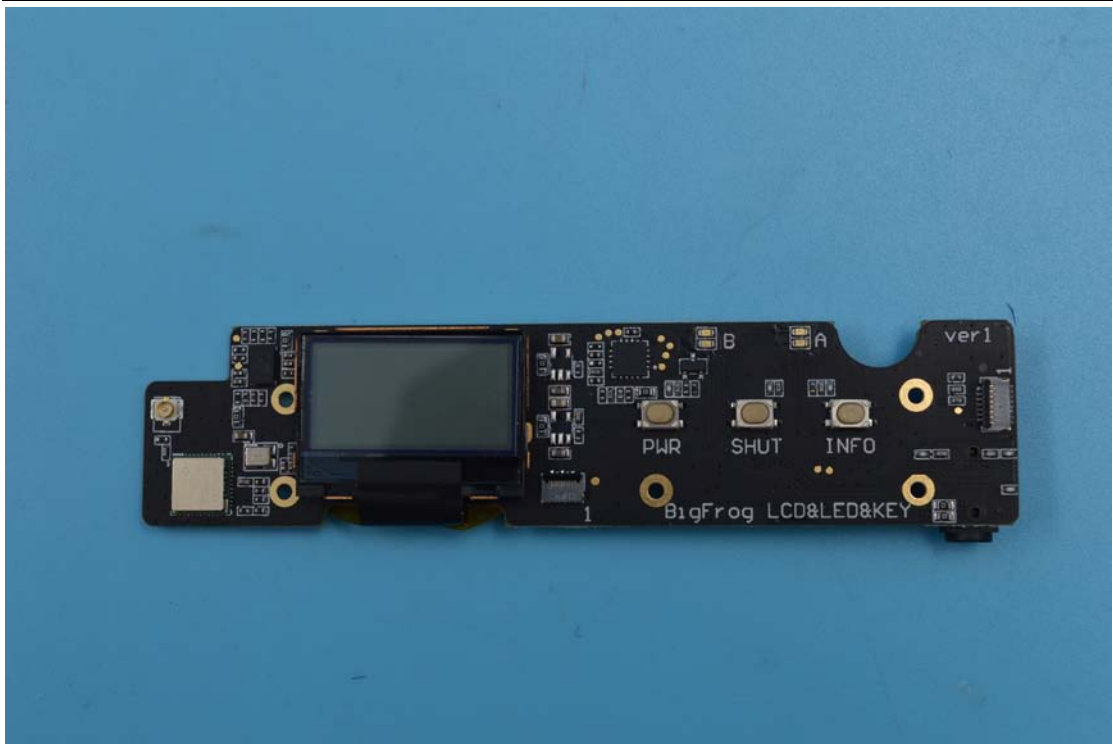

Model No.: K2501

Internal Photos

1. EUT uncover view

2. Mainboard front view

3. Mainboard rear view

4. WIFI antenna view