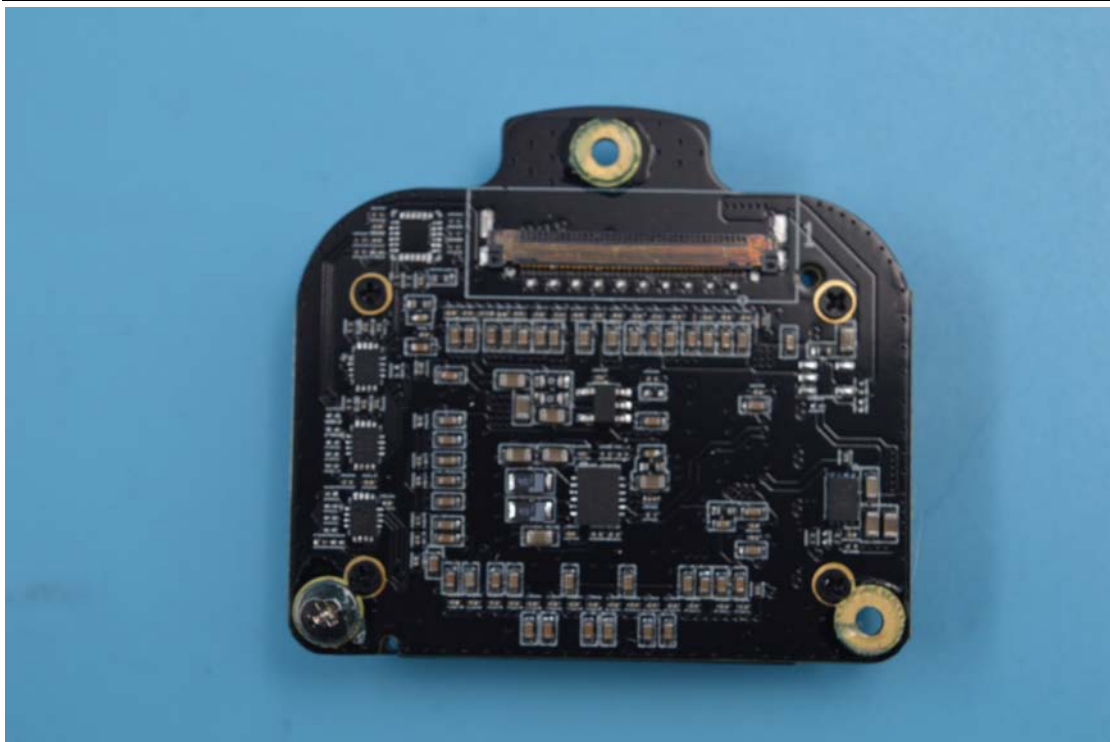

Model No.: K2501

Internal Photos

1. EUT uncover view

2. Mainboard front view

3. Mainboard rear view

4. WIFI antenna view