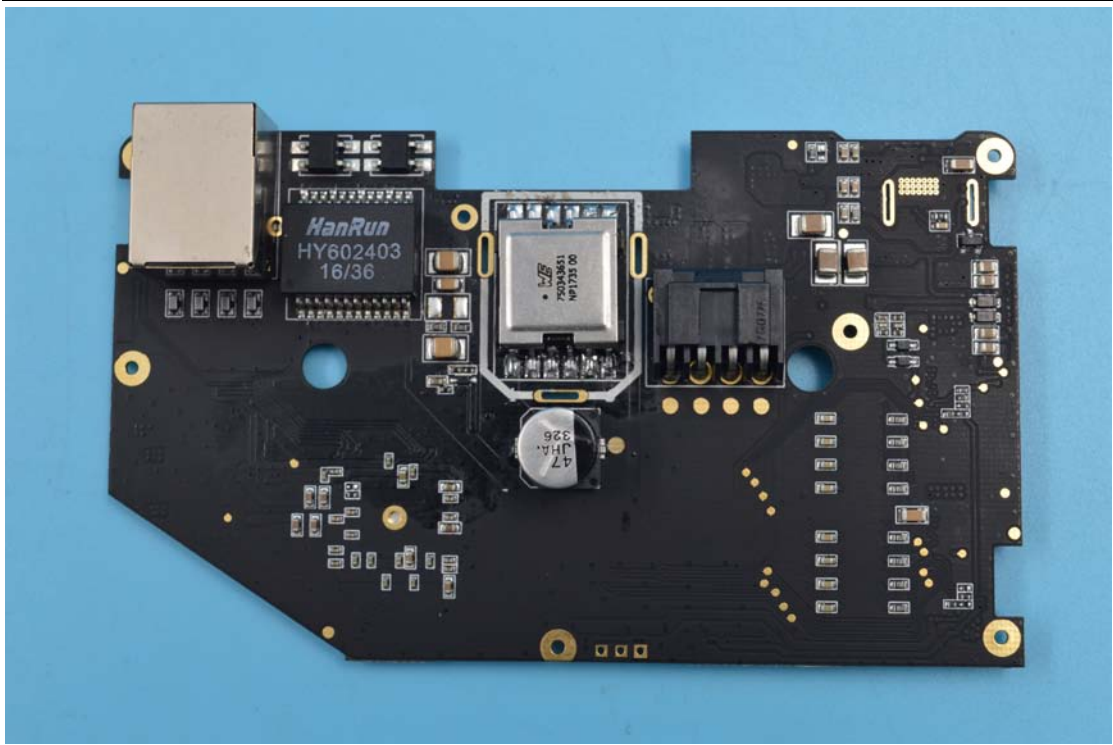

Model No.: K2501

Internal Photos

1. EUT uncover view

2. Mainboard front view

3. Mainboard rear view

4. WIFI antenna view