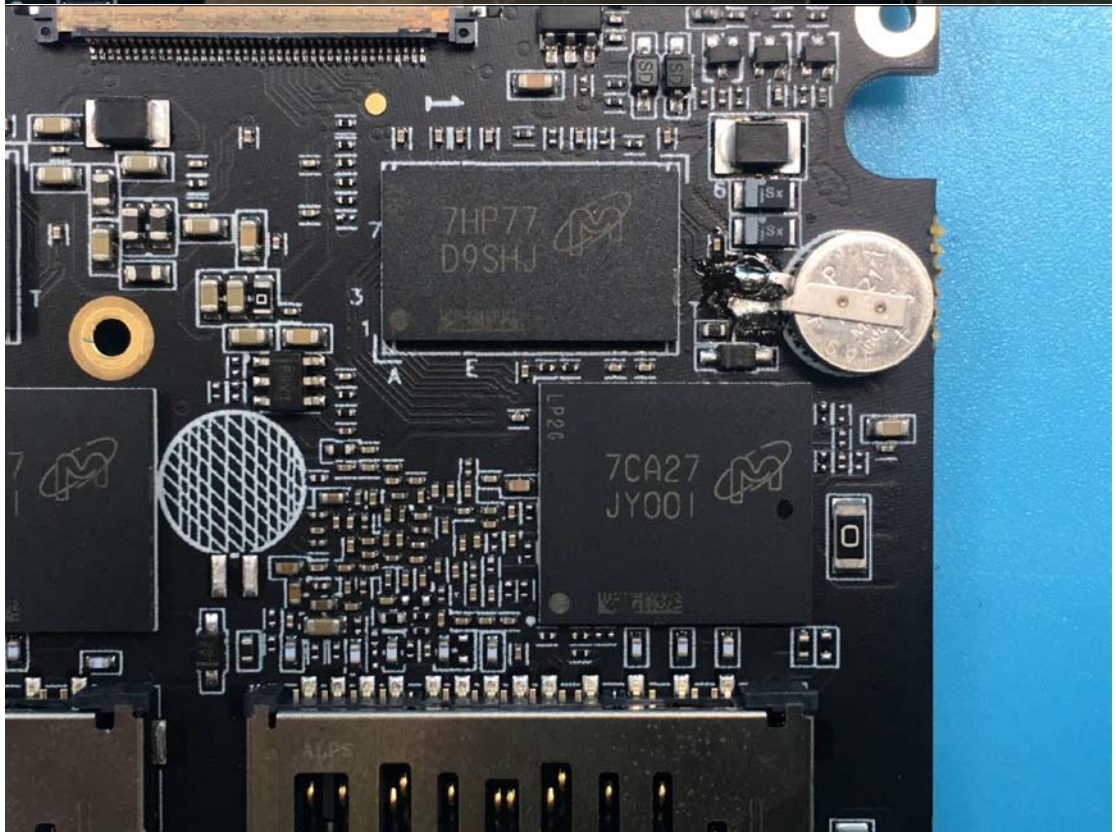

Model No.: K2501

Internal Photos

1. EUT uncover view

2. Mainboard front view

3. Mainboard rear view

4. WIFI antenna view