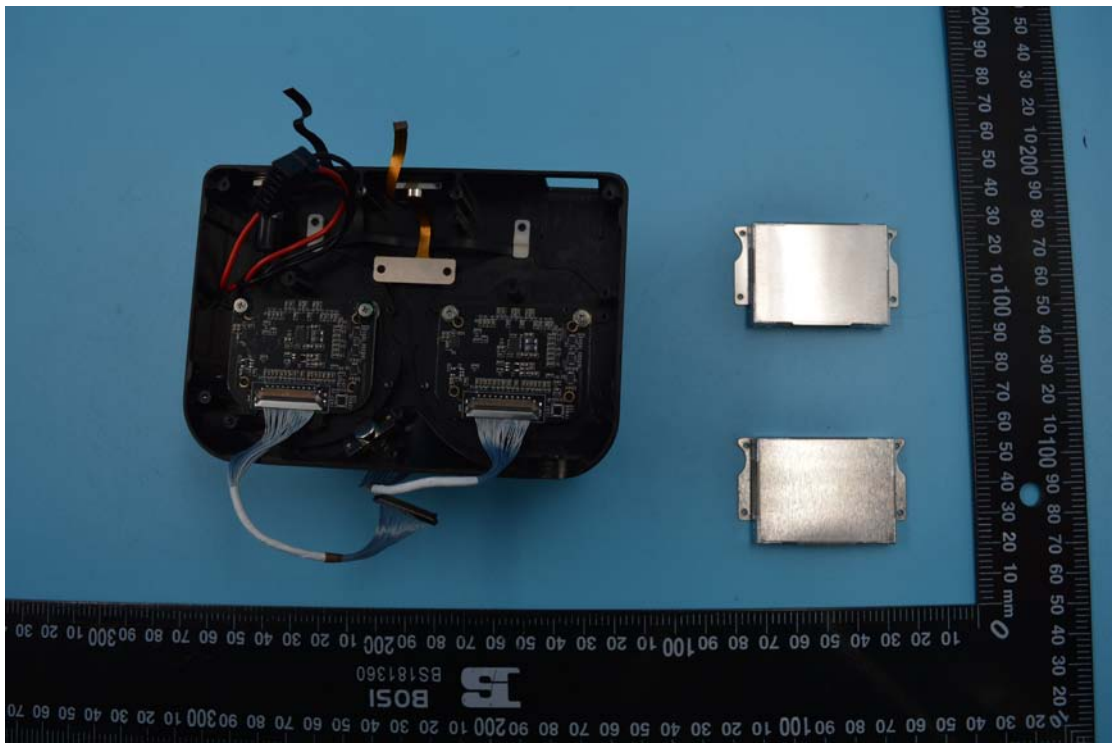

Model No.: K2501

Internal Photos

1. EUT uncover view

2. Mainboard front view

3. Mainboard rear view

4. WIFI antenna view