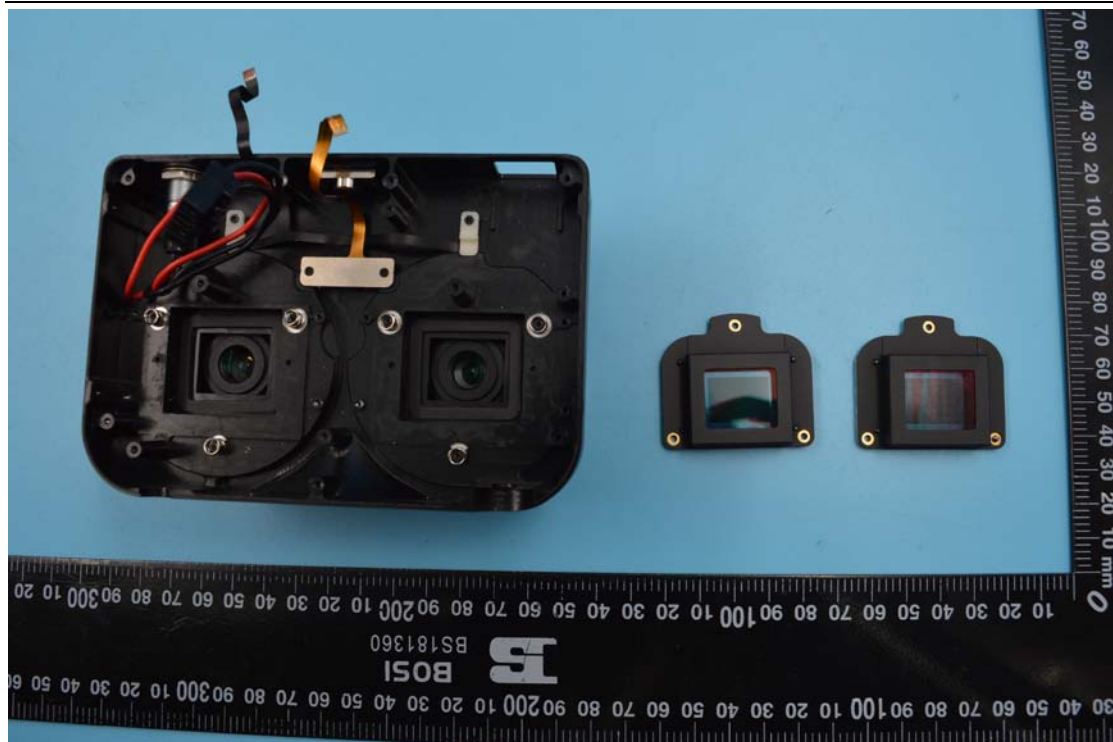

Model No.: K2501

Internal Photos

1. EUT uncover view

2. Mainboard front view

3. Mainboard rear view

4. WIFI antenna view