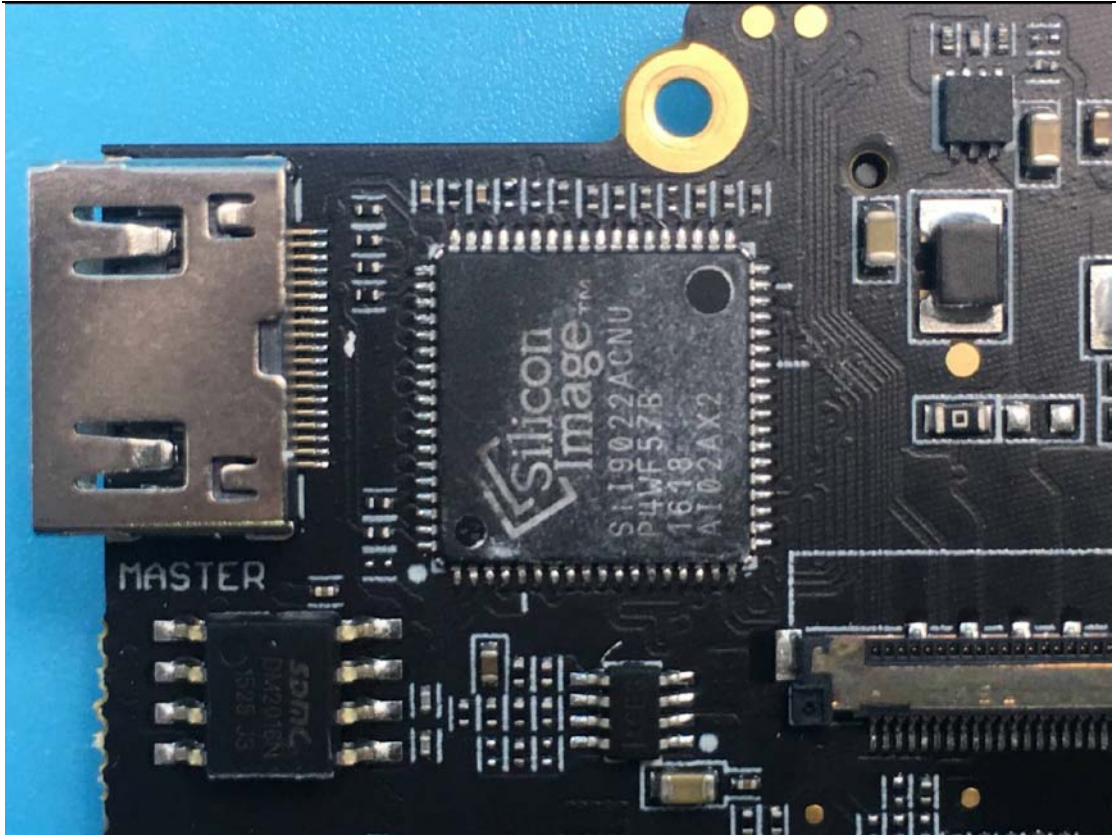

Model No.: K2501

Internal Photos

1. EUT uncover view

2. Mainboard front view

3. Mainboard rear view

4. WIFI antenna view