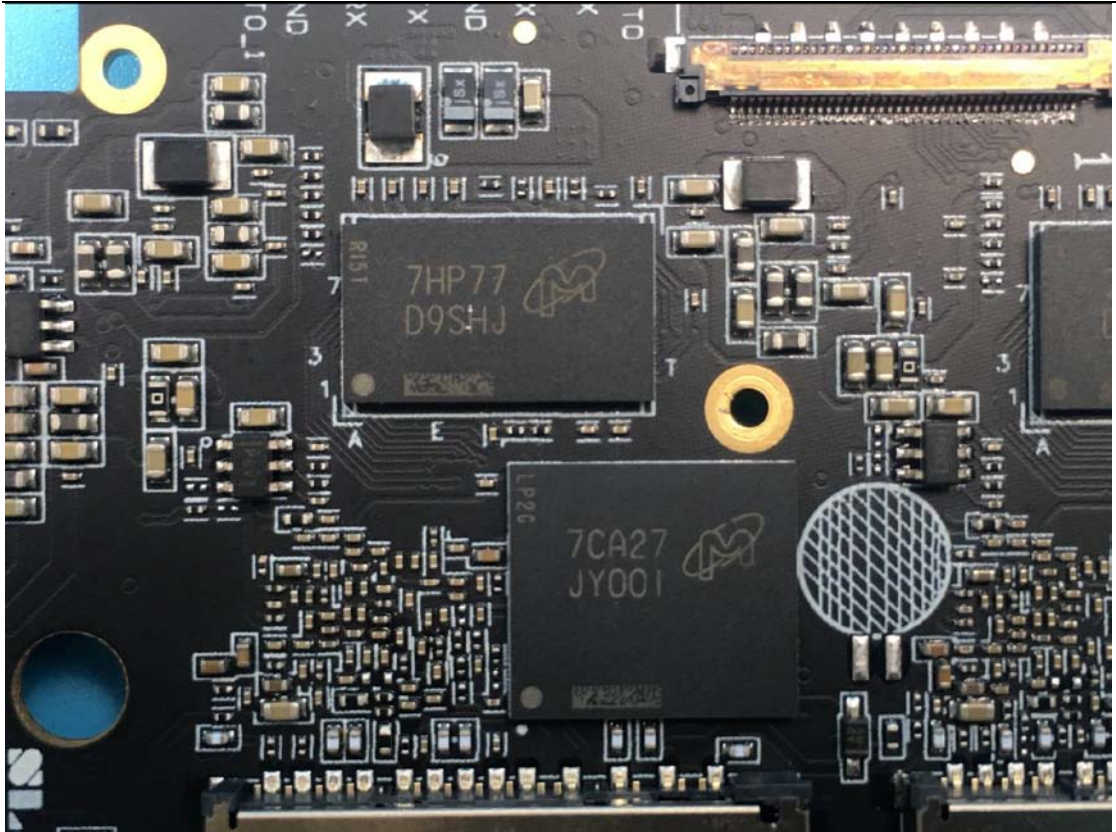

Model No.: K2501

Internal Photos

1. EUT uncover view

2. Mainboard front view

3. Mainboard rear view

4. WIFI antenna view