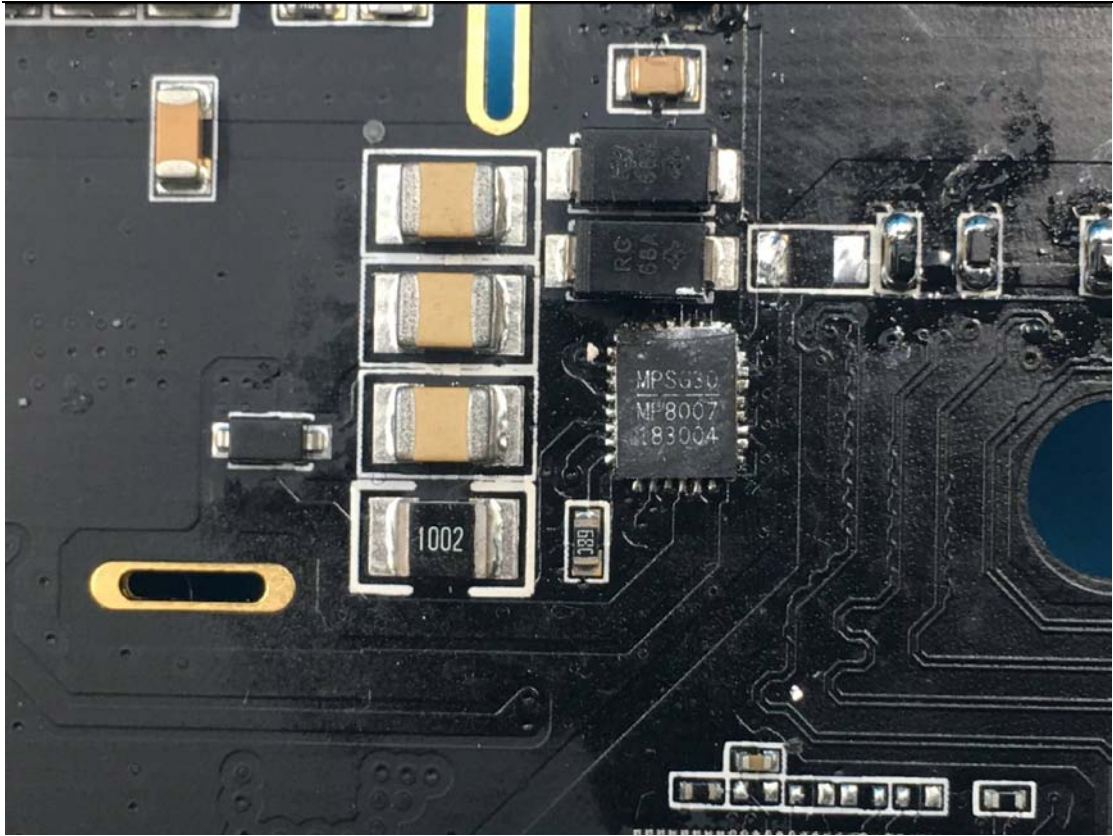

Model No.: K2501

Internal Photos

1. EUT uncover view

2. Mainboard front view

3. Mainboard rear view

4. WIFI antenna view