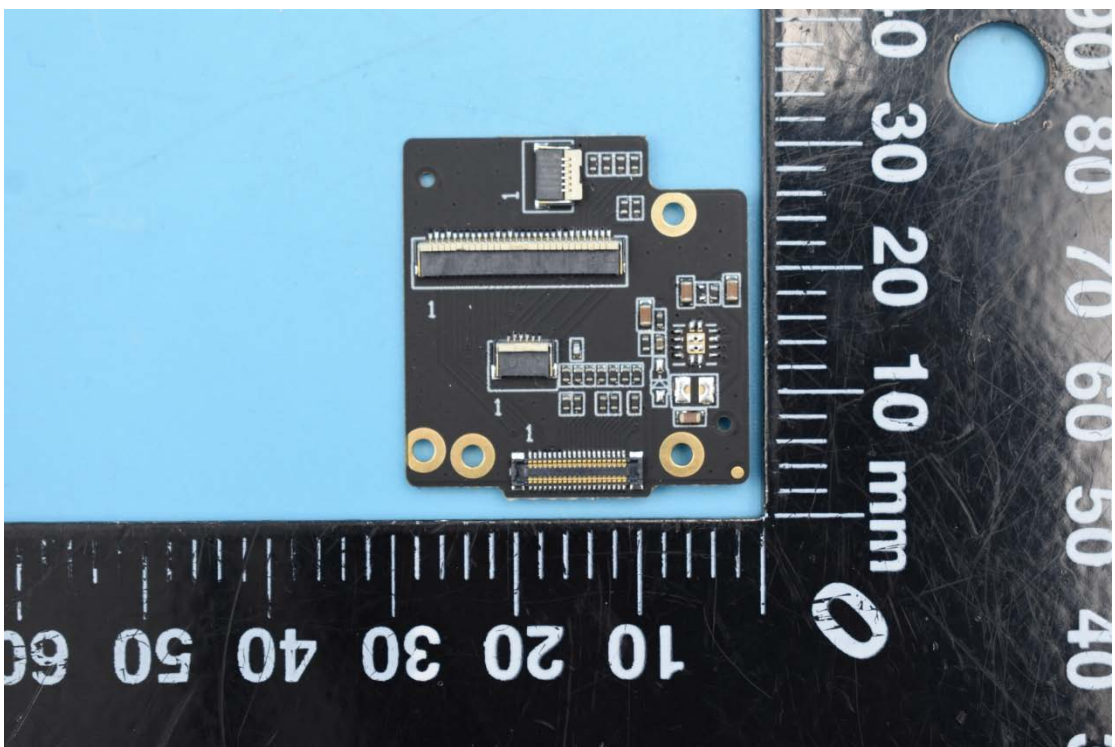

# FCC ID:2AENNE2F

## Internal Photos

### 1. EUT uncover view

2. Antenna view