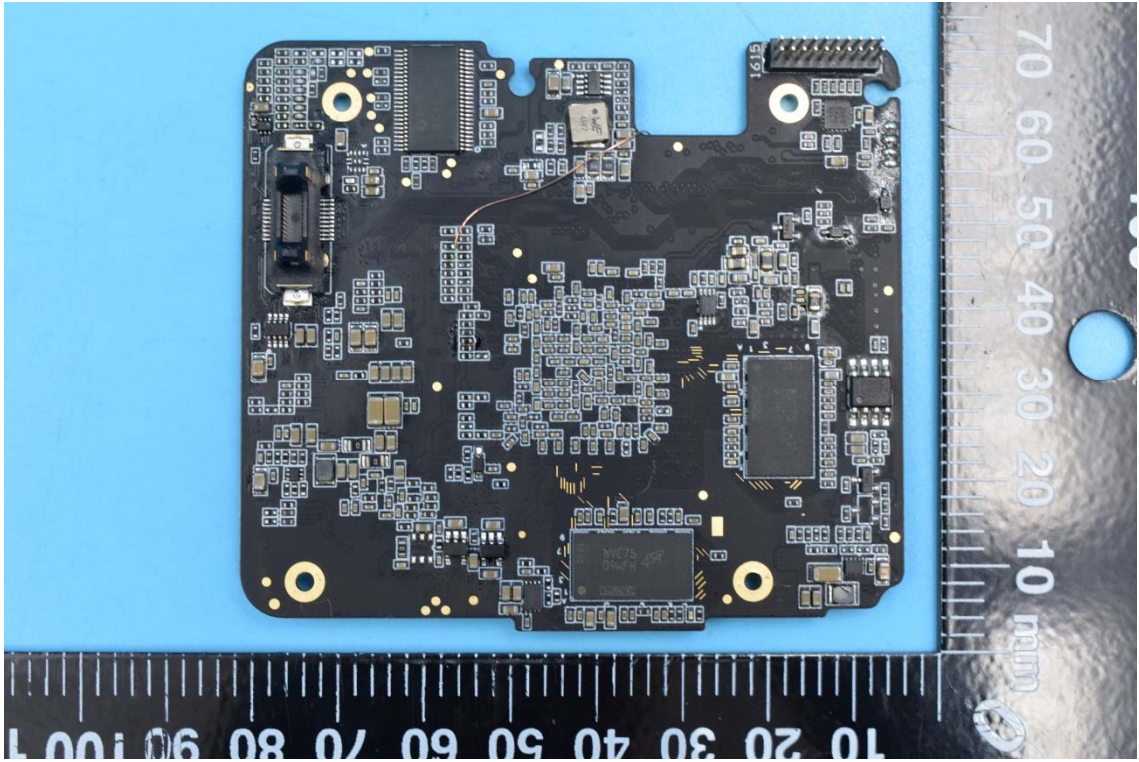

FCC ID:2AENNE2C

Internal Photos

1. EUT uncover view

2. Antenna view