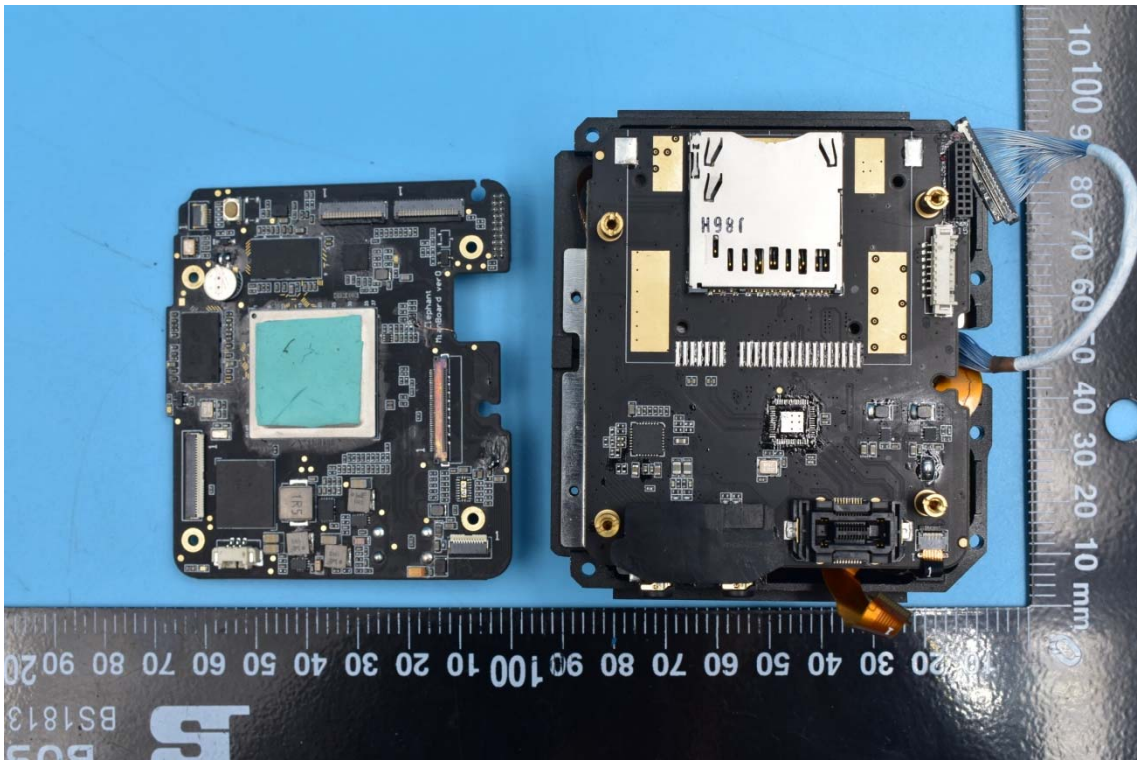

FCC ID:2AENNE2C

Internal Photos

1. EUT uncover view

2. Antenna view