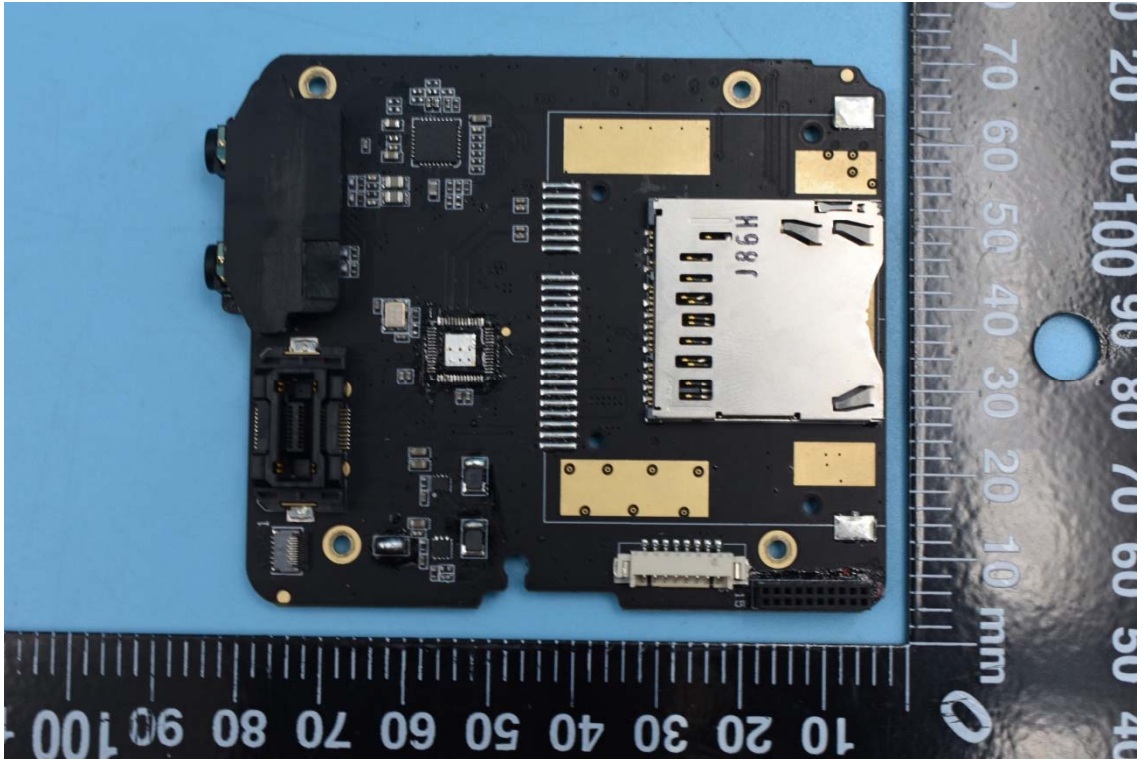

FCC ID:2AENNE2C

Internal Photos

1. EUT uncover view

2. Antenna view