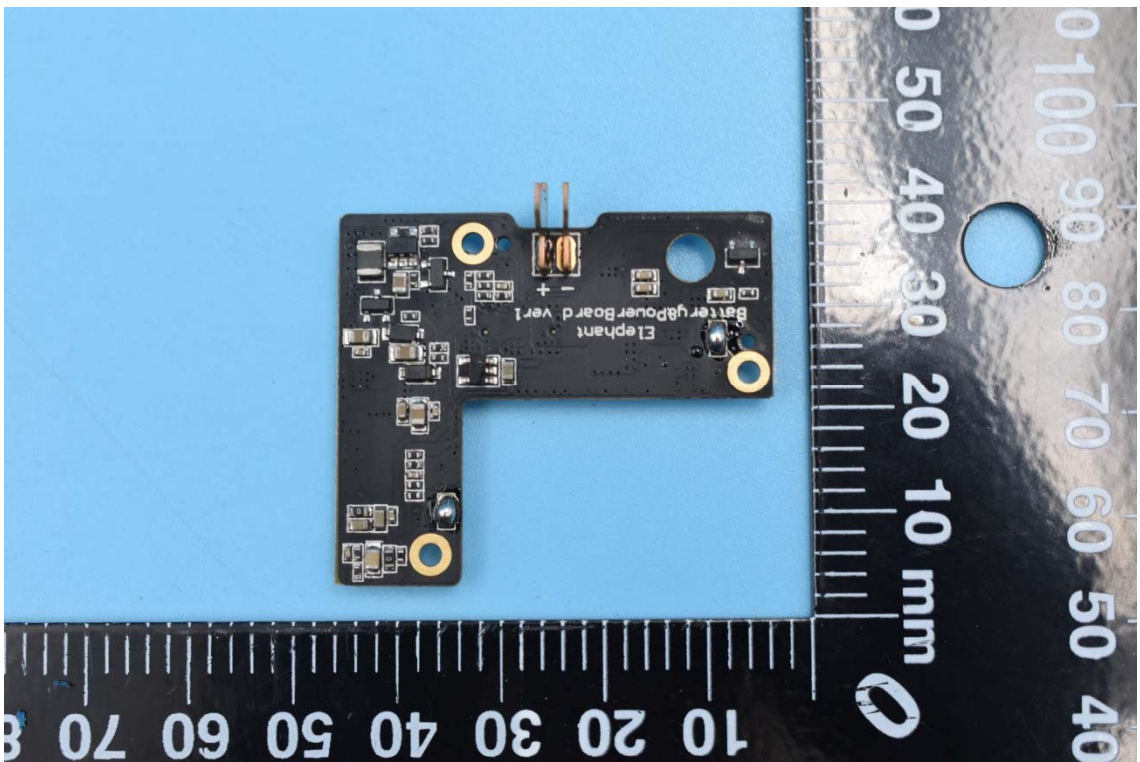

FCC ID:2AENNE2C

Internal Photos

1. EUT uncover view

2. Antenna view