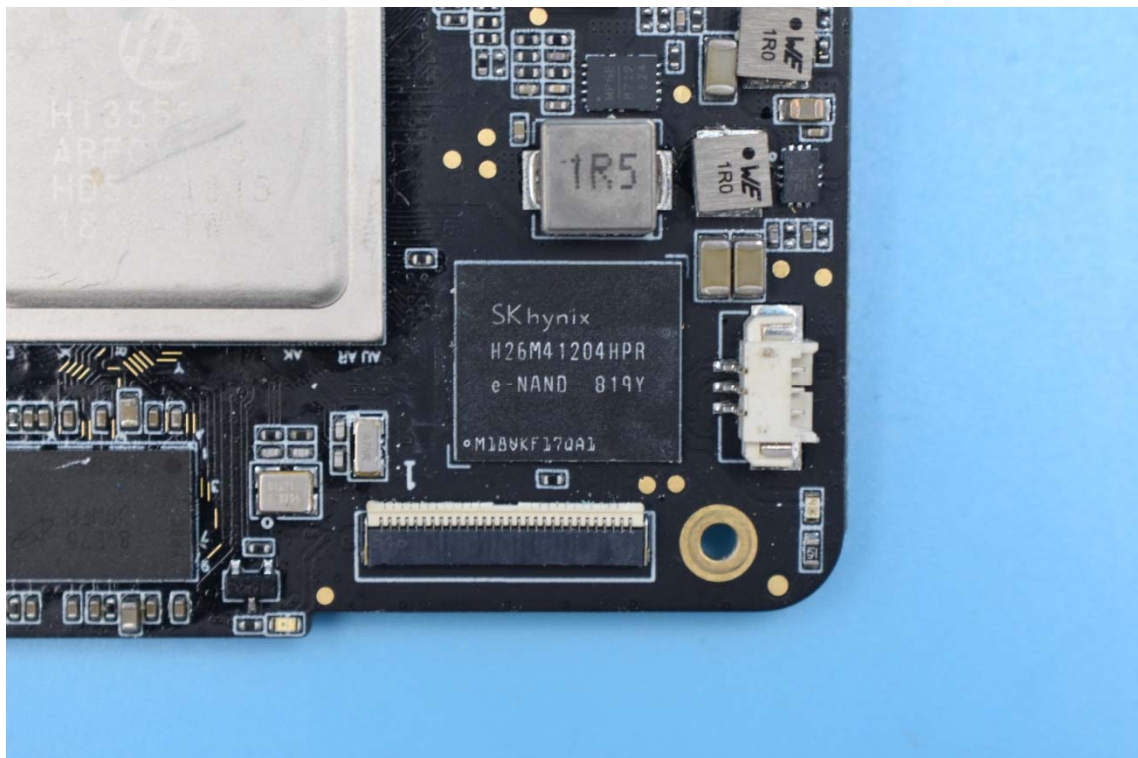

FCC ID:2AENNE2C

Internal Photos

1. EUT uncover view

2. Antenna view