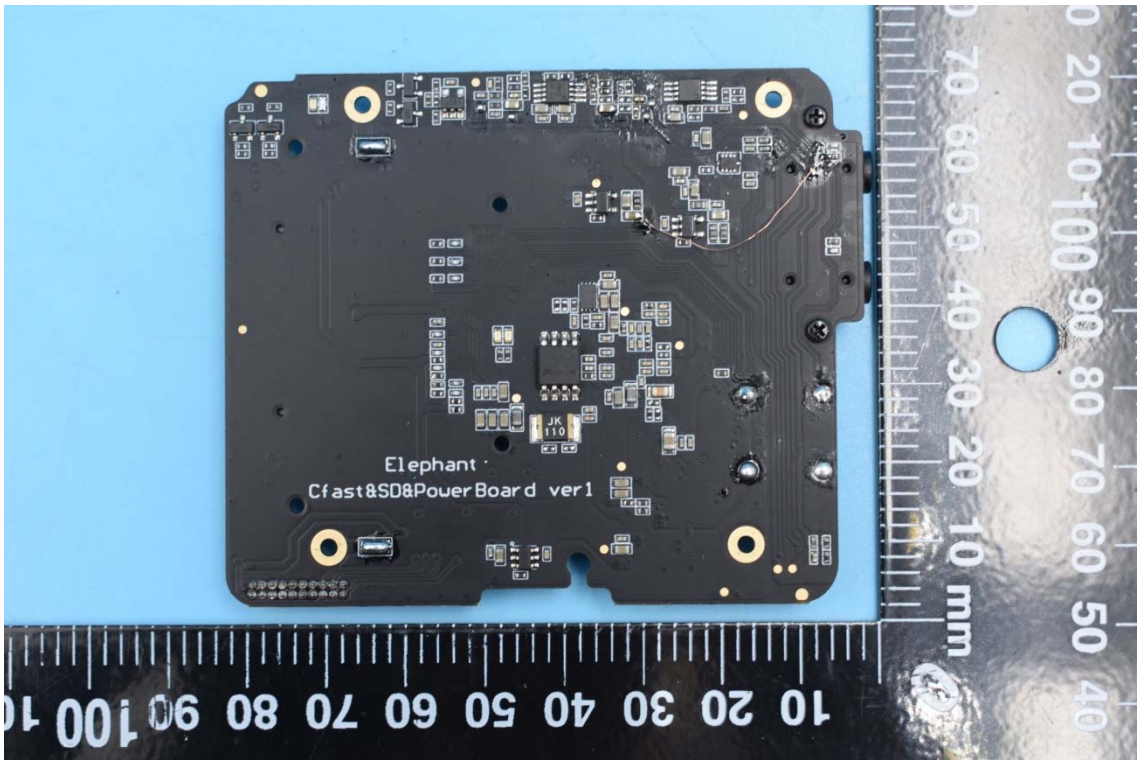

FCC ID:2AENNE2C

Internal Photos

1. EUT uncover view

2. Antenna view