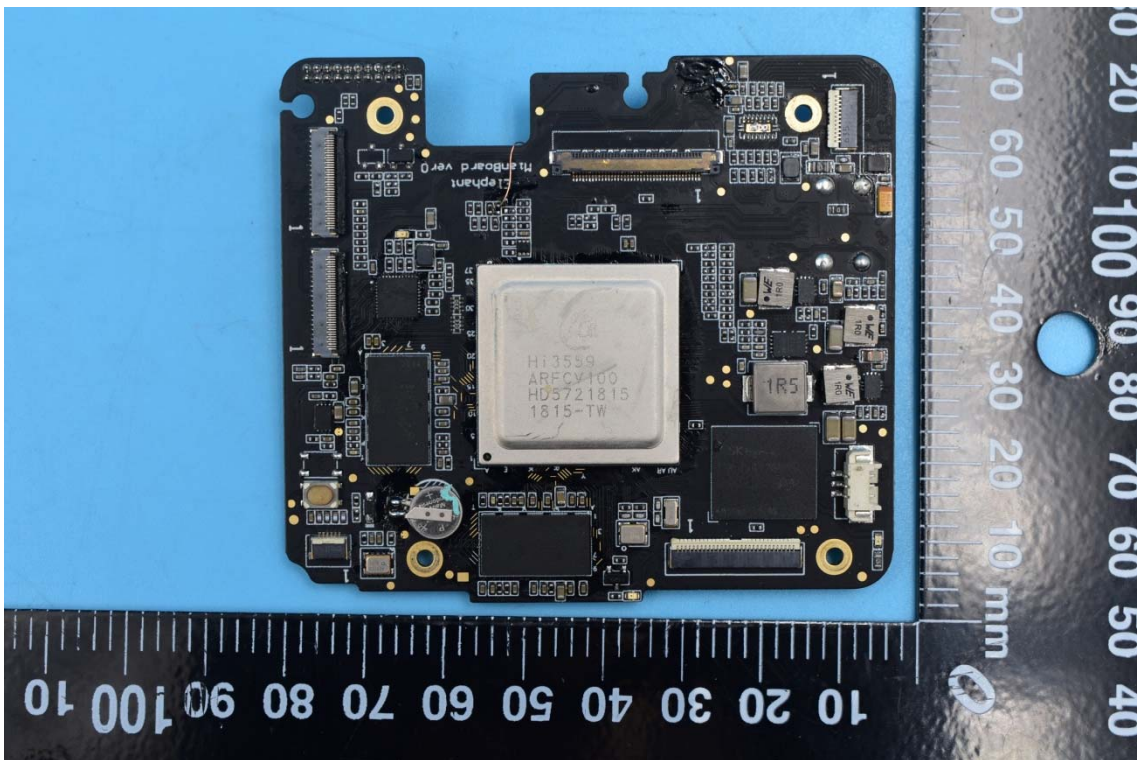

FCC ID:2AENNE2C

Internal Photos

1. EUT uncover view

2. Antenna view