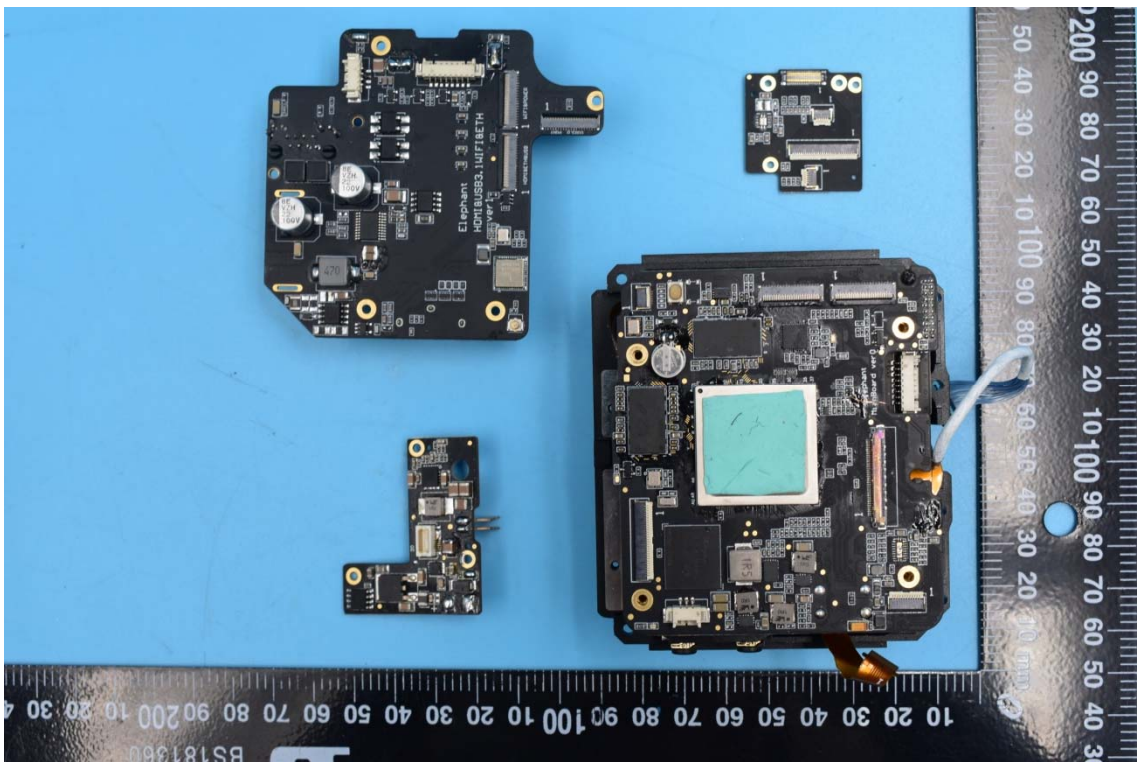

FCC ID:2AENNE2C

Internal Photos

1. EUT uncover view

2. Antenna view