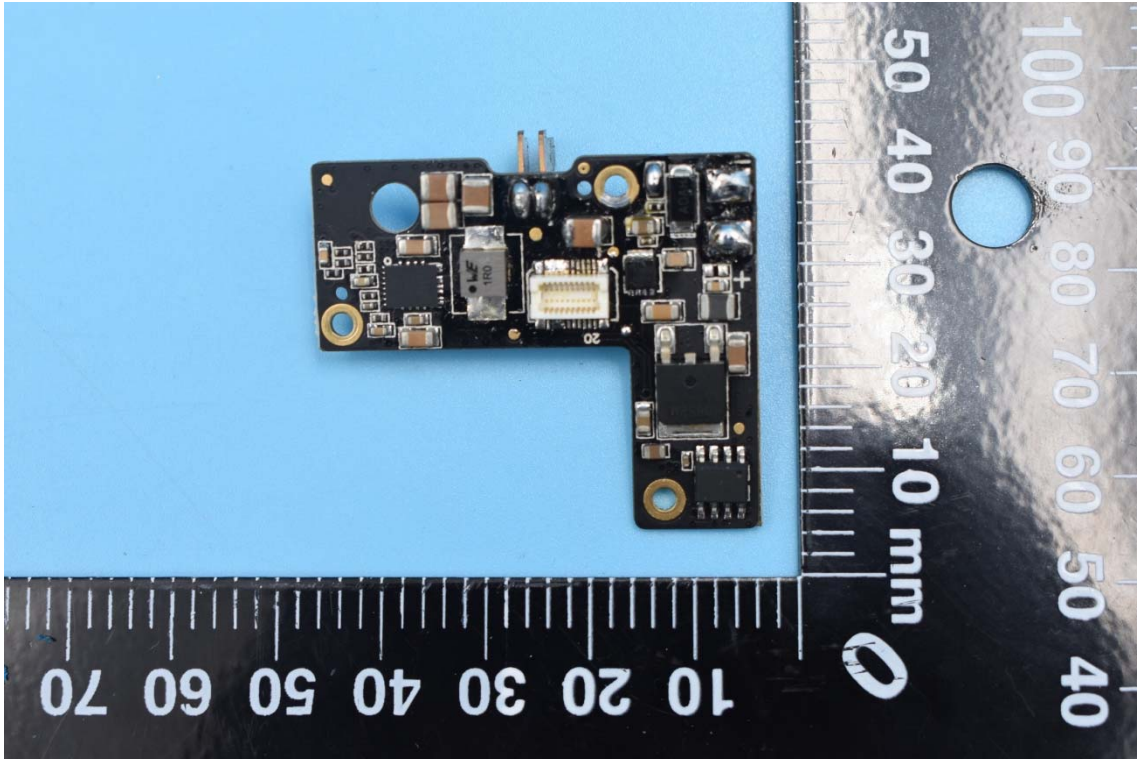

FCC ID:2AENNE2C

Internal Photos

1. EUT uncover view

2. Antenna view