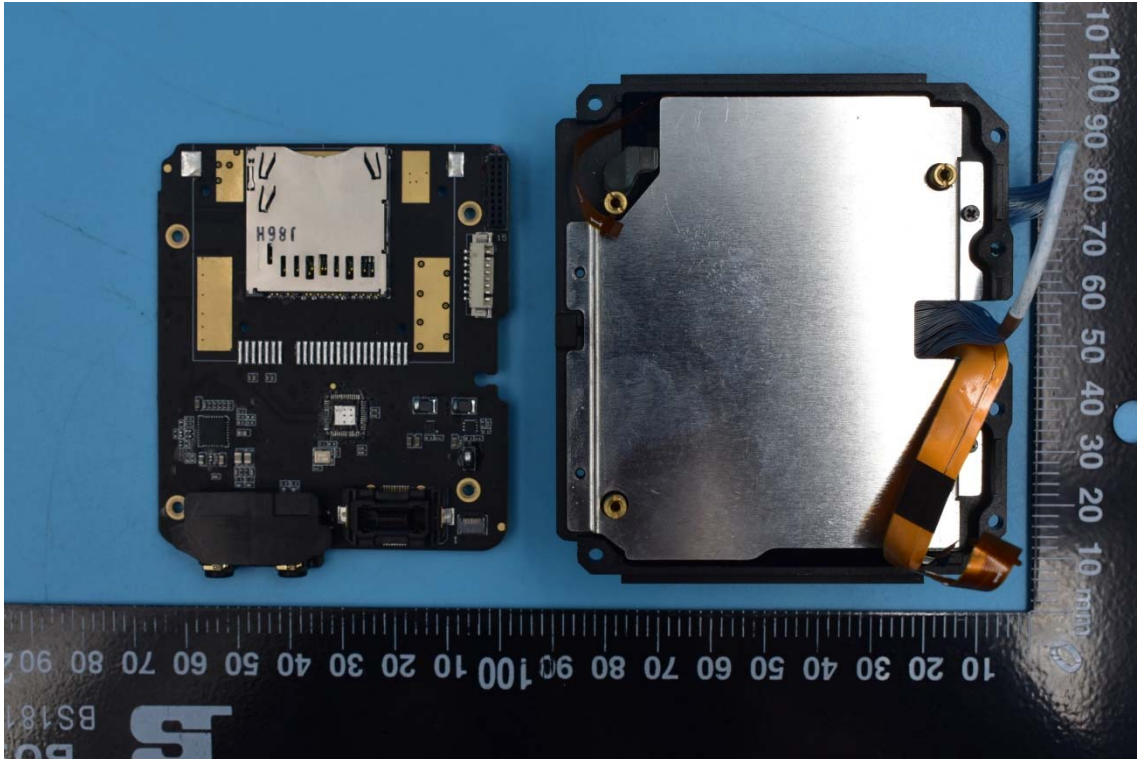

FCC ID:2AENNE2C

Internal Photos

1. EUT uncover view

2. Antenna view