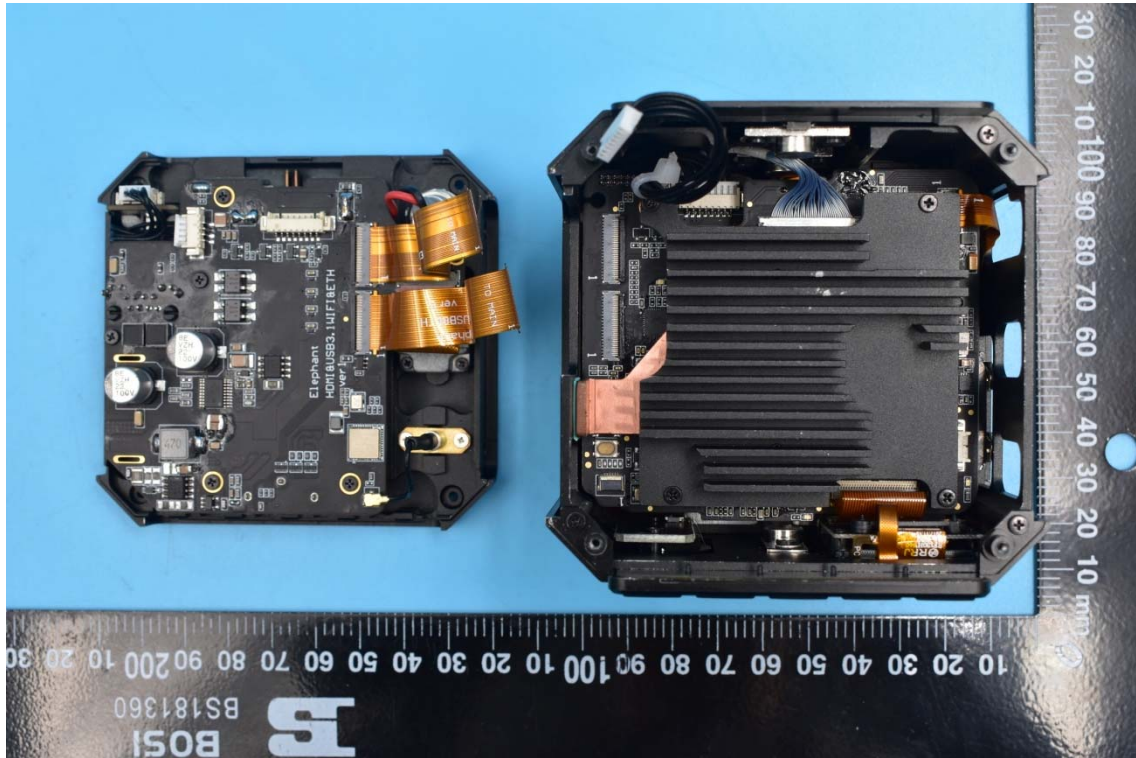

FCC ID:2AENNE2C

Internal Photos

1. EUT uncover view

2. Antenna view