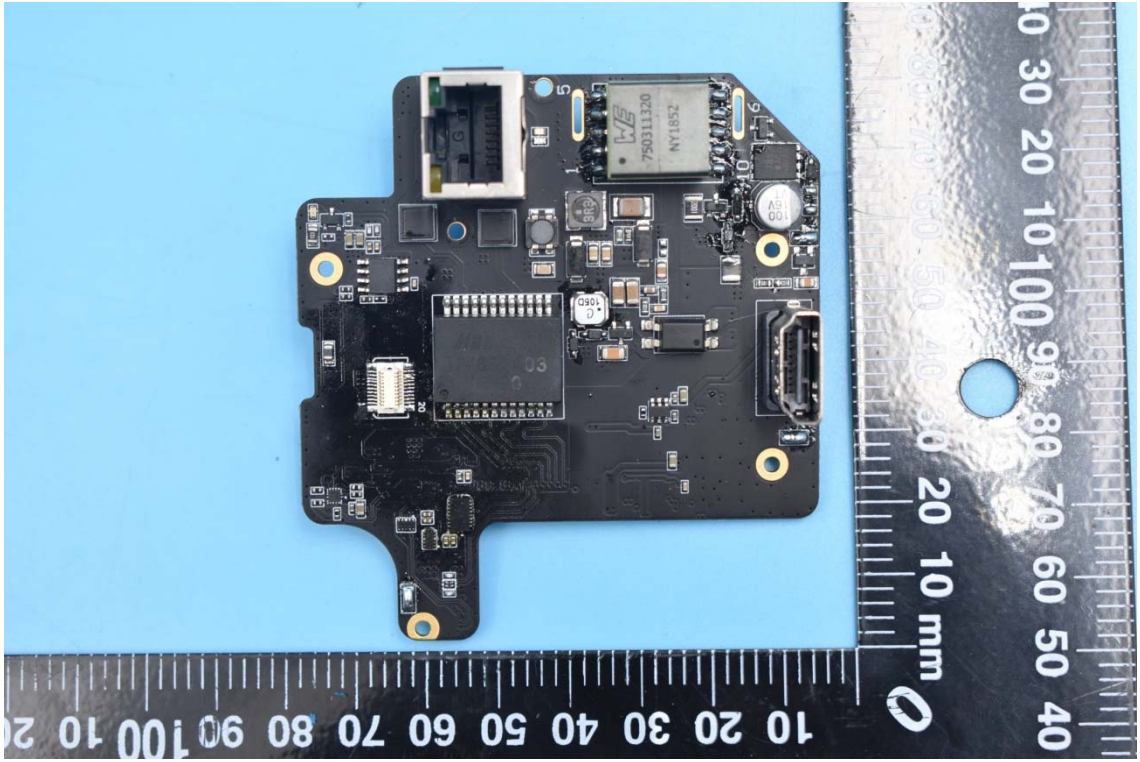

FCC ID:2AENNE2C

Internal Photos

1. EUT uncover view

2. Antenna view