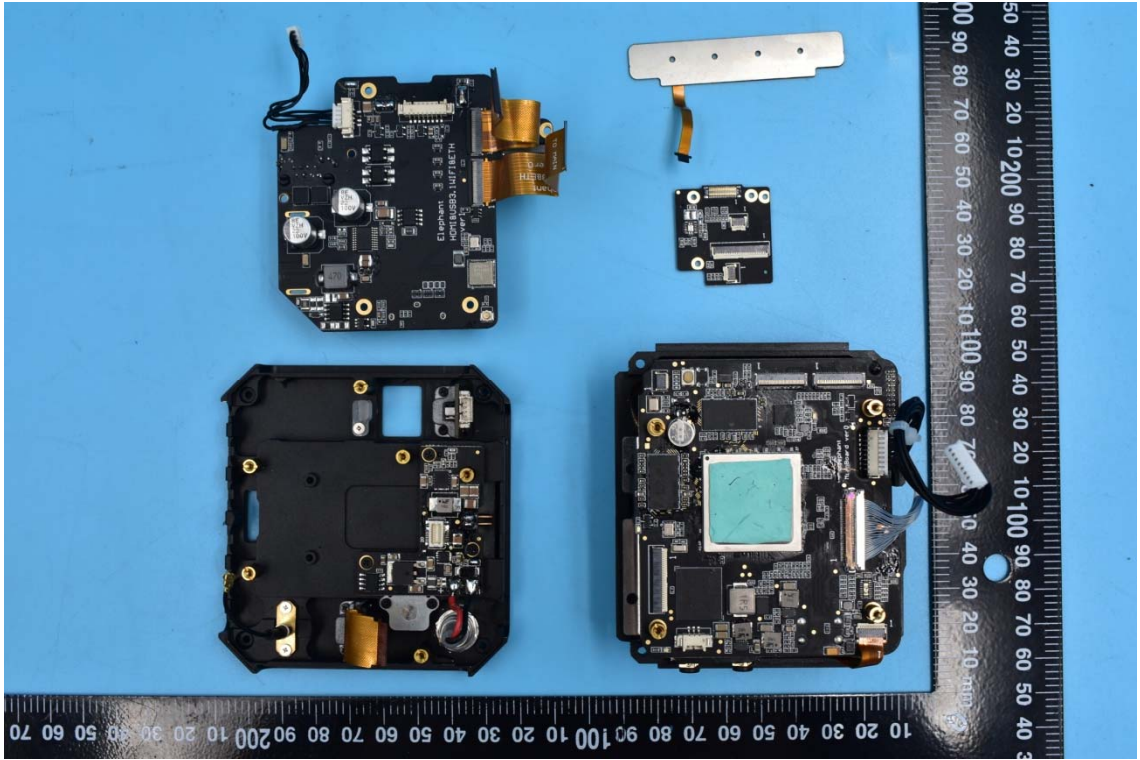

FCC ID:2AENNE2C

Internal Photos

1. EUT uncover view

2. Antenna view