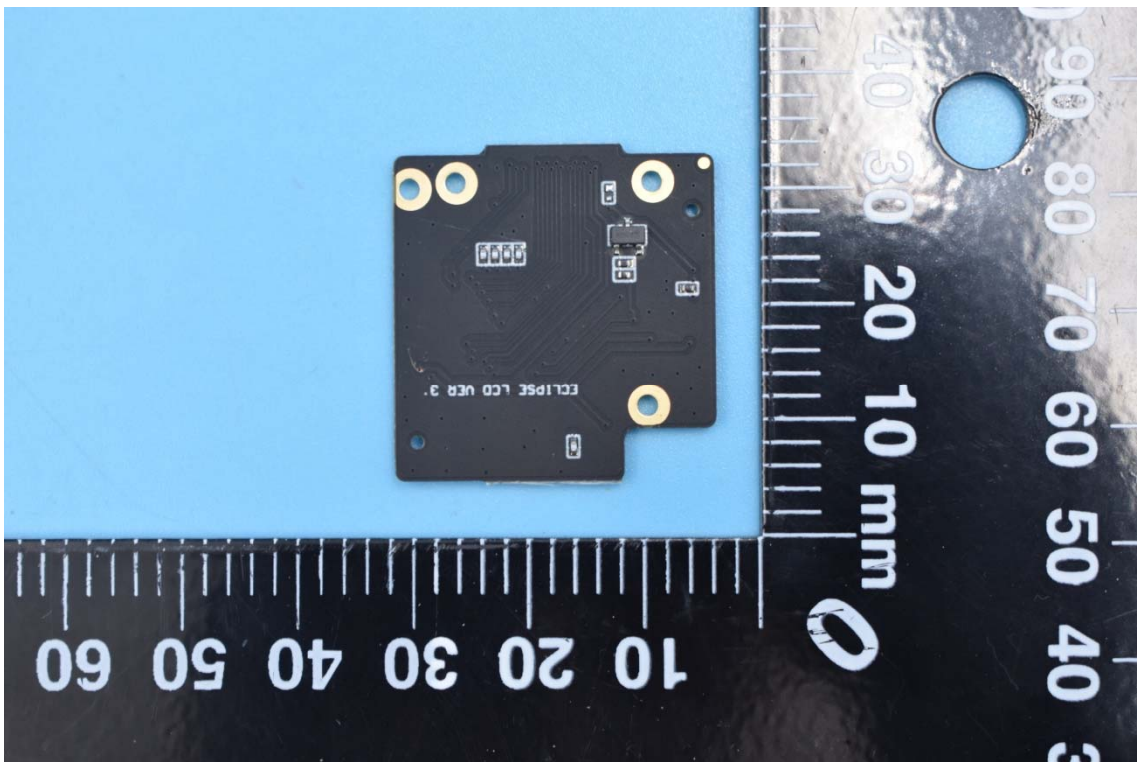

FCC ID:2AENNE2C

Internal Photos

1. EUT uncover view

2. Antenna view