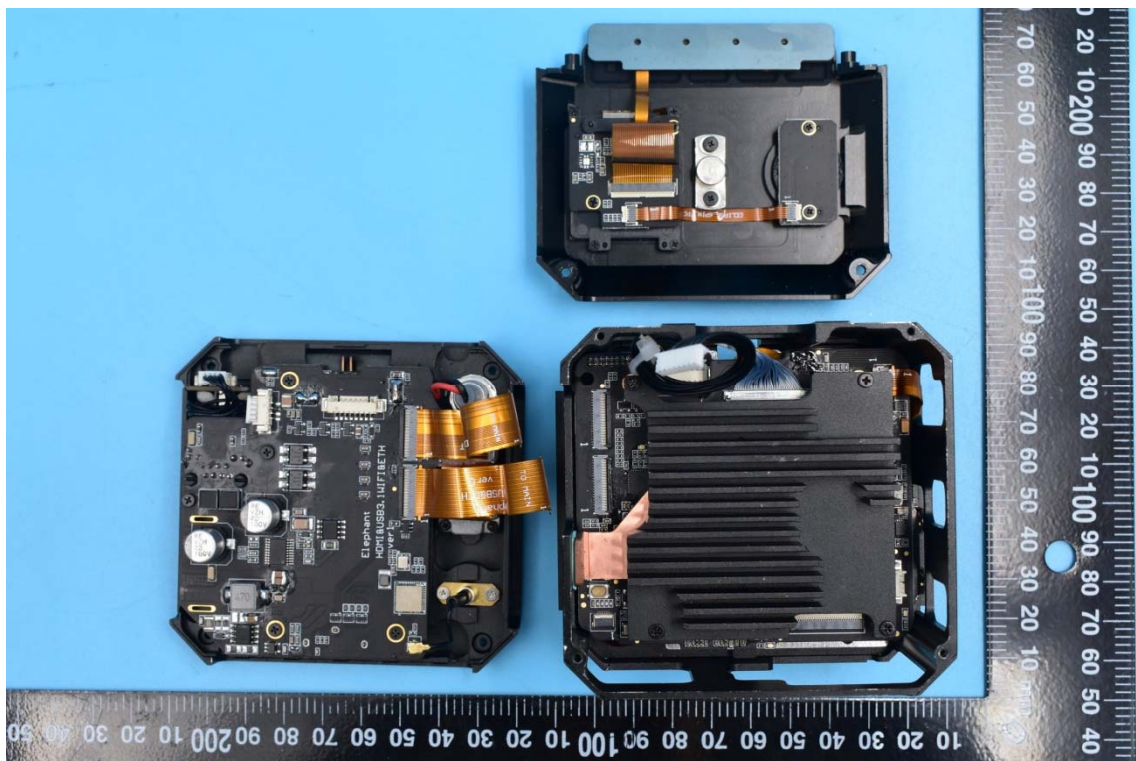

FCC ID:2AENNE2C

Internal Photos

1. EUT uncover view

2. Antenna view