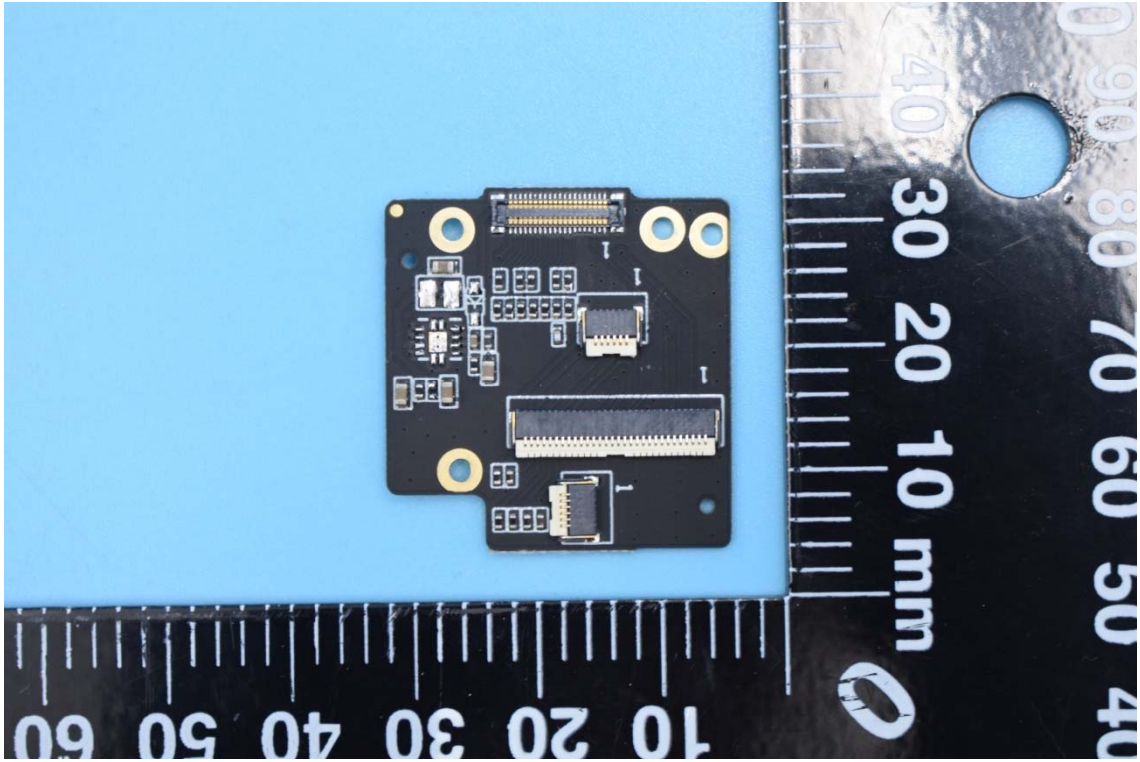

FCC ID:2AENNE2C

Internal Photos

1. EUT uncover view

2. Antenna view