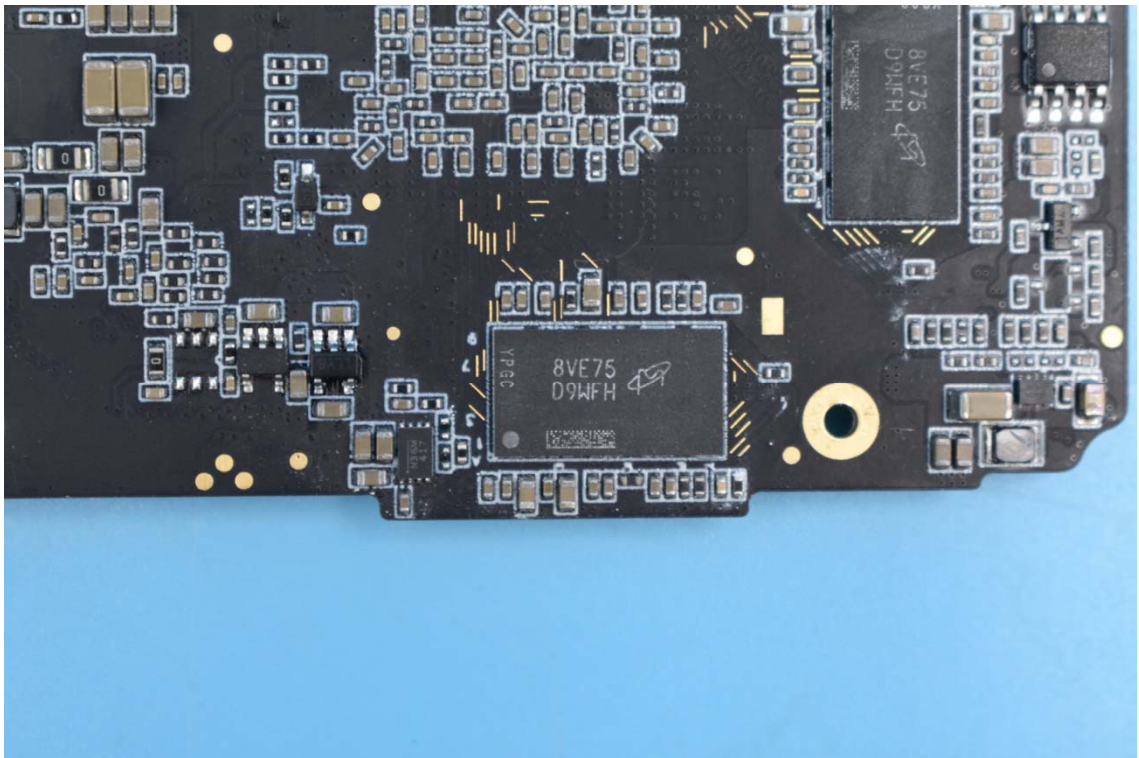

FCC ID:2AENNE2C

Internal Photos

1. EUT uncover view

2. Antenna view