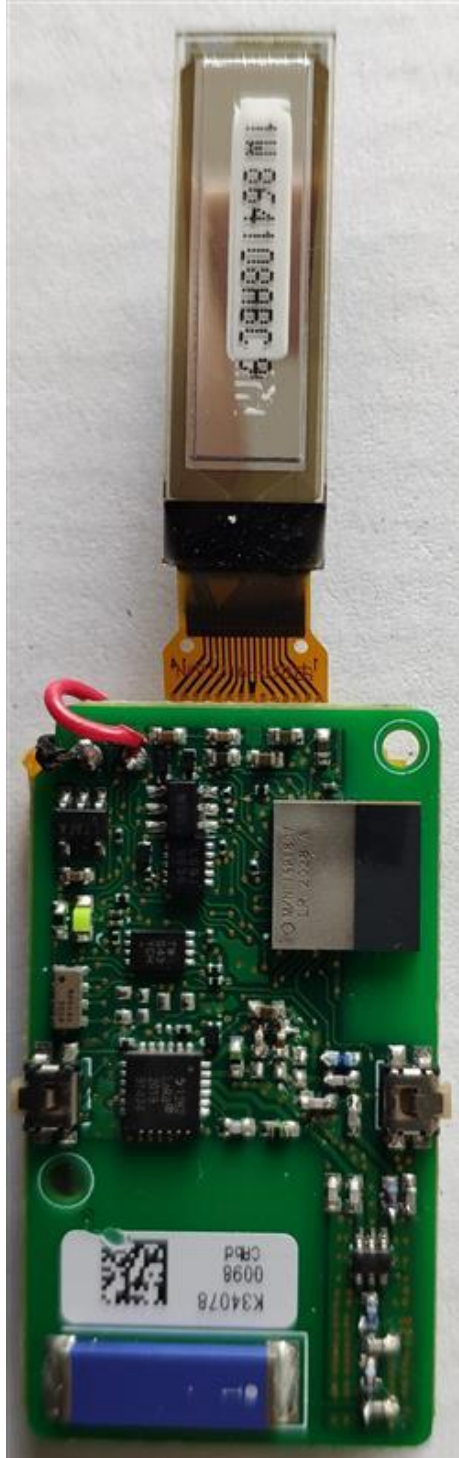

	Technical Documentation
--	--------------------------------

Internal Photos	
FCC ID	2AENH015

Publication History

Version	Date	Modification description
01	July 15, 2021	Creation of the document

Technical Documentation

Internal Photos

Device Open View

Technical Documentation

Internal Photos

Electronic Card Recto View (1)

Technical Documentation

Internal Photos

Electronic Card Recto View (1)