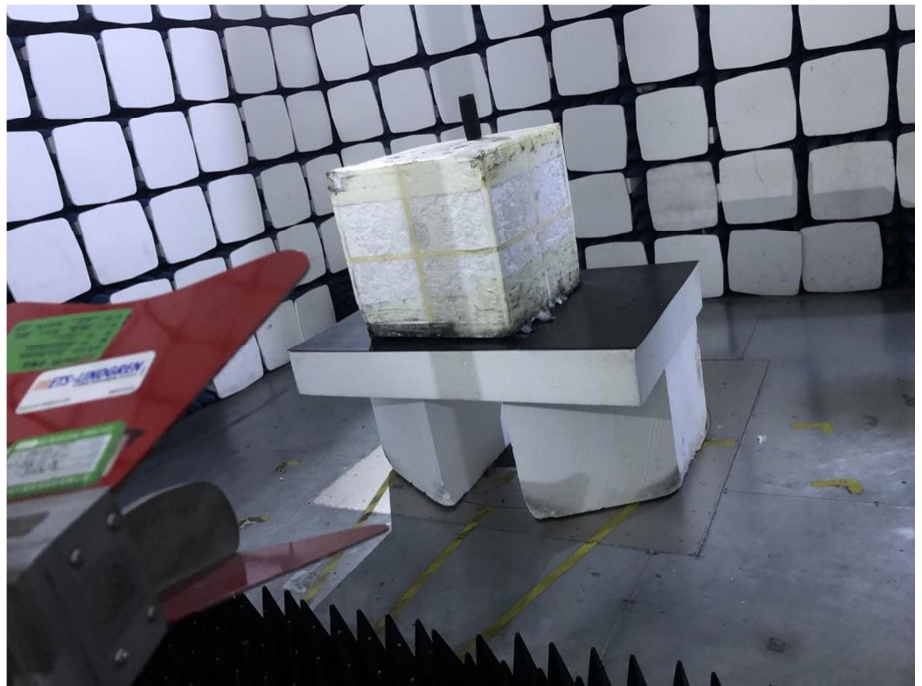

EXHIBIT 4 - TEST SETUP PHOTOGRAPHS

Conducted Emission Test Setup

Radiation Emission Test Setup (Below 30MHz)

Radiation Emission Test Setup (30MHz to 1GHz)

Radiation Emission Test Setup (1GHz to 18GHz)

**Radiation Emission Test
Setup (Above 18GHz)**