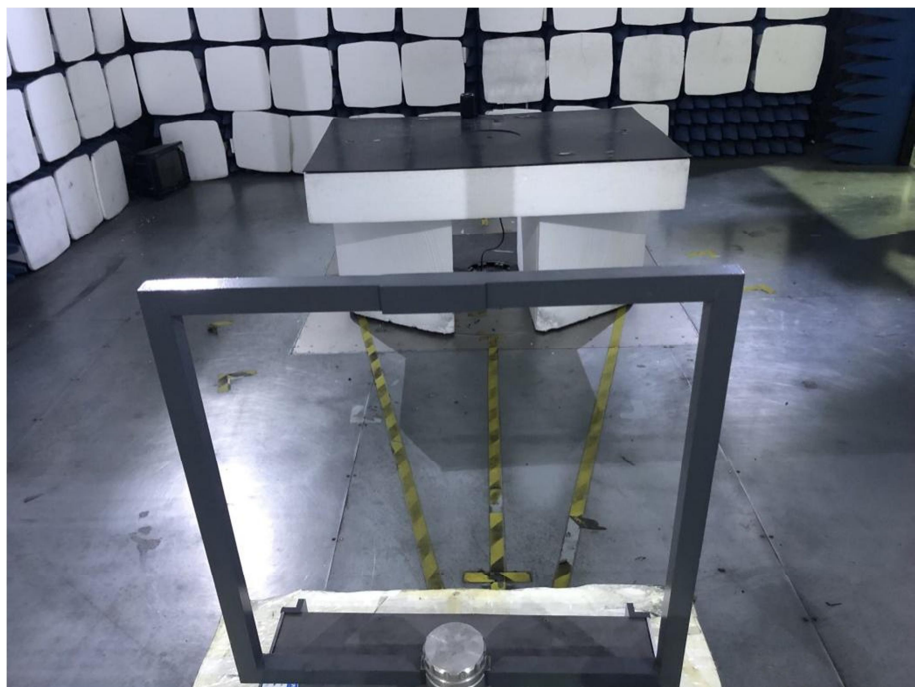

EXHIBIT 4 - TEST SETUP PHOTOGRAPHS

Conducted Emission Test Setup

Radiation Emission Test Setup (Below 30MHz)

Radiation Emission Test Setup (30MHz to 1GHz)

Radiation Emission Test Setup (1GHz to 18GHz)

**Radiation Emission Test
Setup (Above 18GHz)**