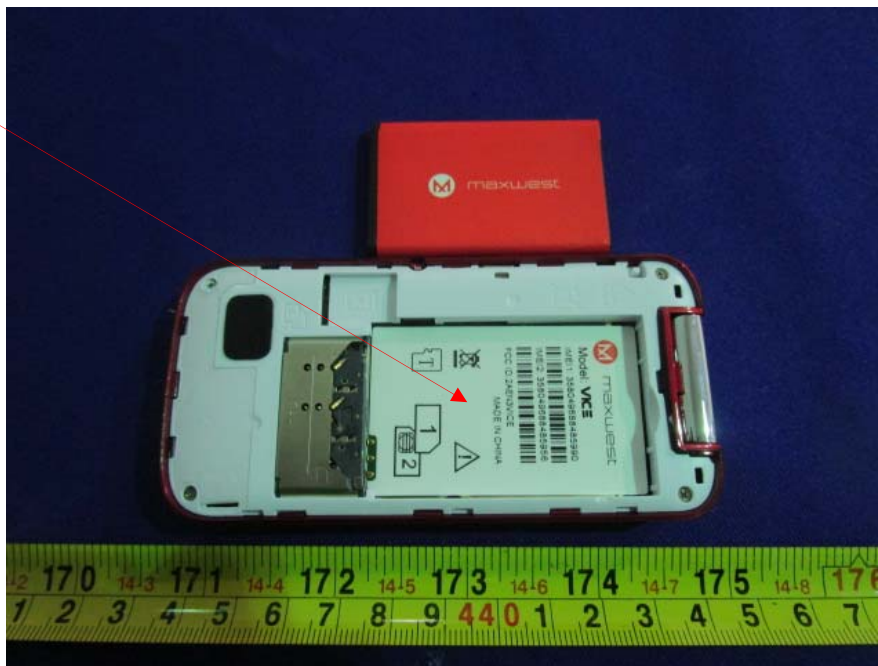

# EXHIBIT A - FCC ID LABELING AND LOCATION

## FCC ID Label

## Proposed FCC ID Label Location

Label Here

The label shown shall be permanently affixed at a conspicuous location on the device and be readily visible to the user at the time purchase (Labeling requirements per 2.925)