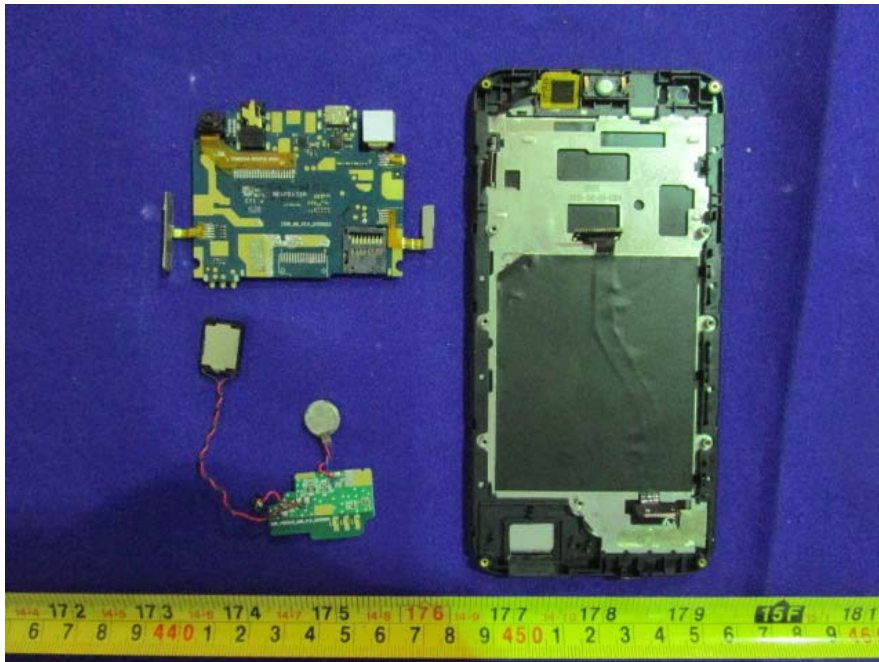

EXHIBIT C - EUT INTERNAL PHOTOGRAPHS

Black appearance

EUT – Uncover View

EUT – Uncover View

EUT –BT&WIFI Antenna View

EUT –GSM/WCDMA Antenna View

EUT –Battery Top View

EUT –Battery Bottom View

EUT –Uncover View

EUT –Uncover View

EUT –Main Board Top View

EUT –Main Board Top Uncover View

EUT –Main Board Bottom View

EUT –Sub Board Top View

EUT –Sub Board Bottom View

EUT –Main Chip View

EUT –GSM/WCDMA Transceiver Chip View

EUT –WiFi&BT&GPS View

EUT –Battery Top View

EUT –Battery Bottom View