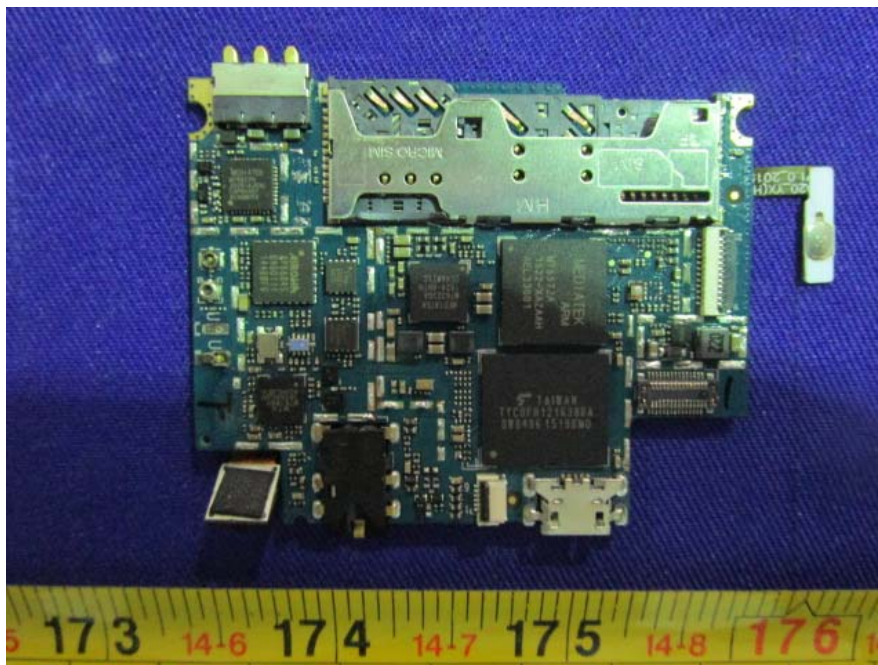

EXHIBIT C - EUT INTERNAL PHOTOGRAPHS

Black appearance

EUT – Uncover View

EUT – Uncover View

EUT –BT&WIFI Antenna View

EUT –GSM/WCDMA Antenna View

EUT –Battery Top View

EUT –Battery Bottom View

EUT –Uncover View

EUT –Uncover View

EUT –Main Board Top View

EUT –Main Board Top Uncover View

EUT –Main Board Bottom View

EUT –Sub Board Top View

EUT –Sub Board Bottom View

EUT –Main Chip View

EUT –GSM/WCDMA Transceiver Chip View

EUT –WiFi&BT&GPS View

EUT –Battery Top View

EUT –Battery Bottom View