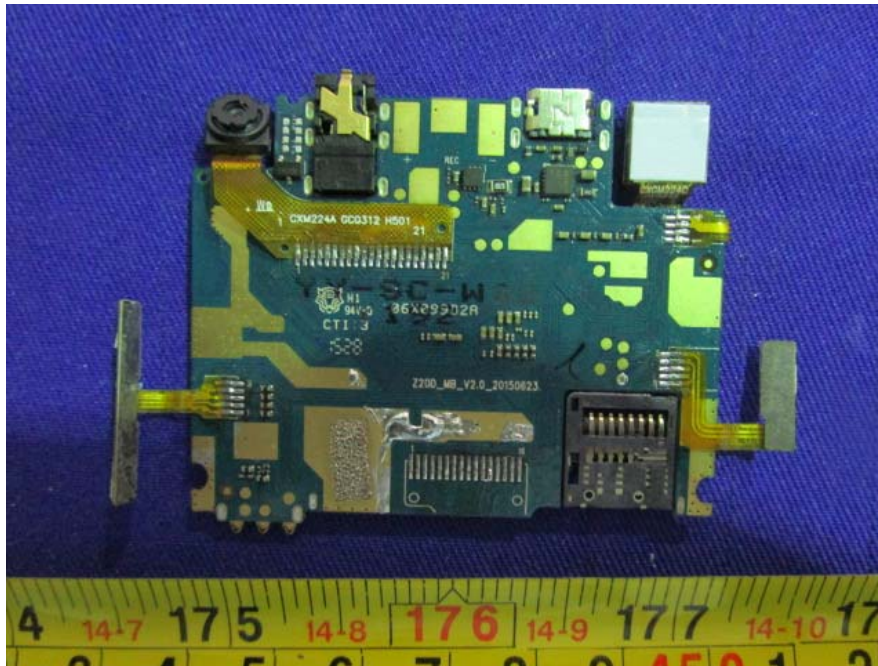

EXHIBIT C - EUT INTERNAL PHOTOGRAPHS

Black appearance

EUT – Uncover View

EUT – Uncover View

EUT –BT&WIFI Antenna View

EUT –GSM/WCDMA Antenna View

EUT –Battery Top View

EUT –Battery Bottom View

EUT –Uncover View

EUT –Uncover View

EUT –Main Board Top View

EUT –Main Board Top Uncover View

EUT –Main Board Bottom View

EUT –Sub Board Top View

EUT –Sub Board Bottom View

EUT –Main Chip View

EUT –GSM/WCDMA Transceiver Chip View

EUT –WiFi&BT&GPS View

EUT –Battery Top View

EUT –Battery Bottom View