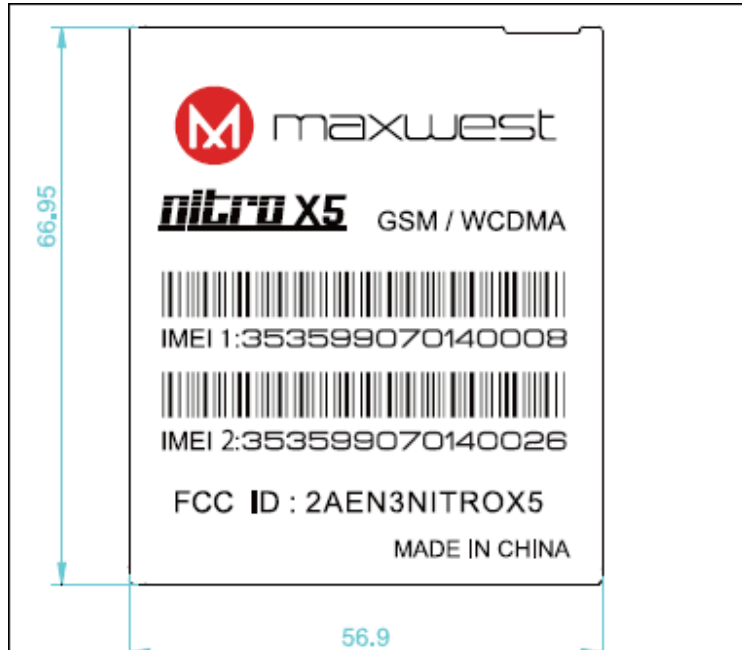

EXHIBIT A - FCC ID LABELING AND LOCATION

FCC ID Label

Proposed FCC ID Label Location

Label Here

The label shown shall be permanently affixed at a conspicuous location on the device and be readily visible to the user at the time purchase (Labeling requirements per 2.925)