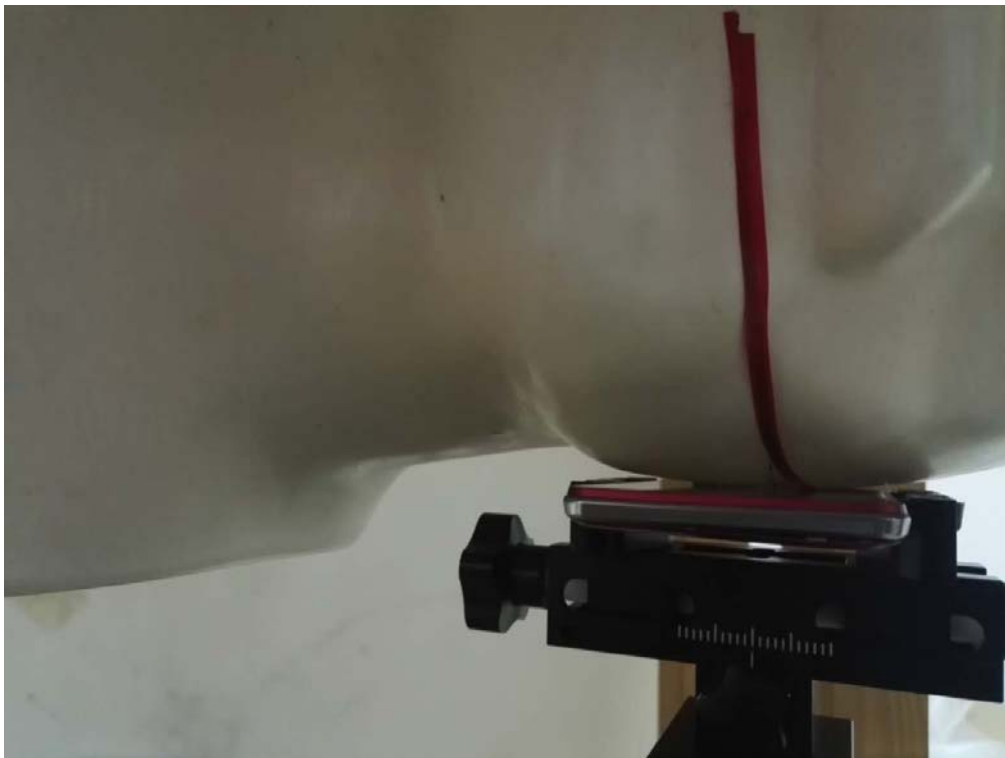

APPENDIX C EUT TEST POSITION PHOTOS

Liquid depth $\geq 15\text{cm}$

Body Back Setup Photo (10mm)

Body-worn Left Setup Photo (10mm)

Body-worn Right Setup Photo (10mm)

Body-worn Bottom Setup Photo (10mm)

Left Head Touch Setup Photo

Left Head Tilt Setup Photo

Right Head Touch Setup Photo

Right Head Tilt Setup Photo