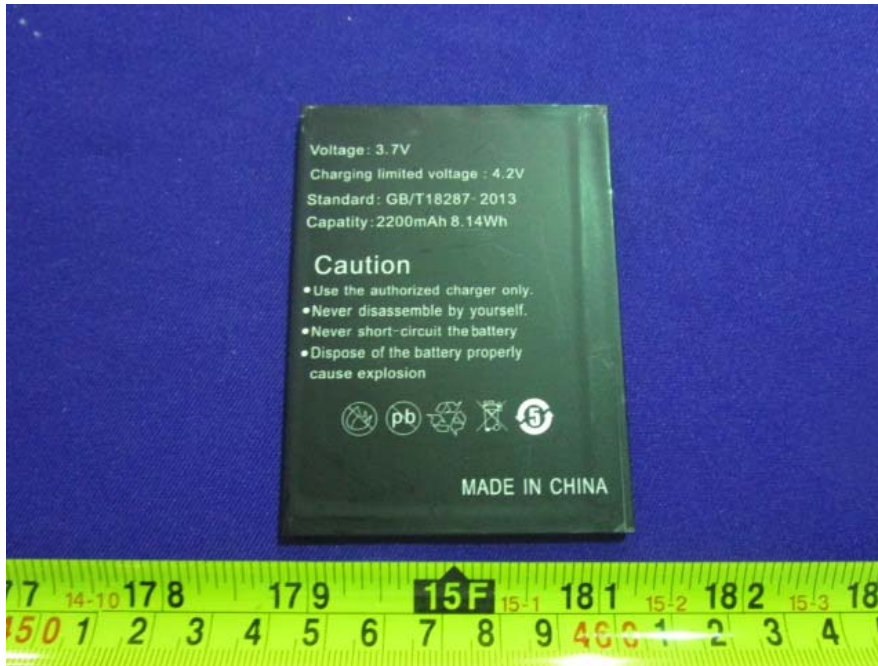

EXHIBIT C - EUT INTERNAL PHOTOGRAPHS

EUT – Uncover View

EUT – Uncover View

EUT – Main Board Top View

EUT – Main Board Top Uncover View

EUT – Main Board Bottom View

EUT – Main Board Bottom Uncover View

EUT –Antenna Connector Board Top View

EUT –Antenna Connector Board Bottom View

EUT –Battery Top View

EUT –Battery Bottom View

EUT –GSM&WCDMA Antenna View

EUT –BT&WIFI&GPS Antenna View

EUT –Main Chip View

EUT –GSM&WCDMA Transceiver View

EUT –BT&WIFI&GPS Antenna View