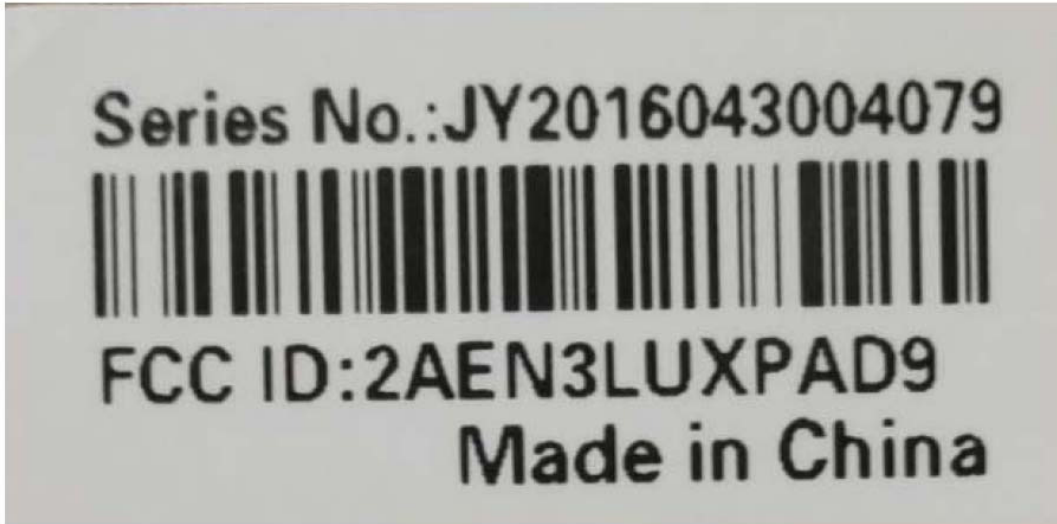

EXHIBIT A - FCC ID LABELING AND LOCATION

FCC ID Label

Proposed FCC ID Label Location

Label Here

The label shown shall be permanently affixed at a conspicuous location on the device and be readily visible to the user at the time purchase (Labeling requirements per 2.925)