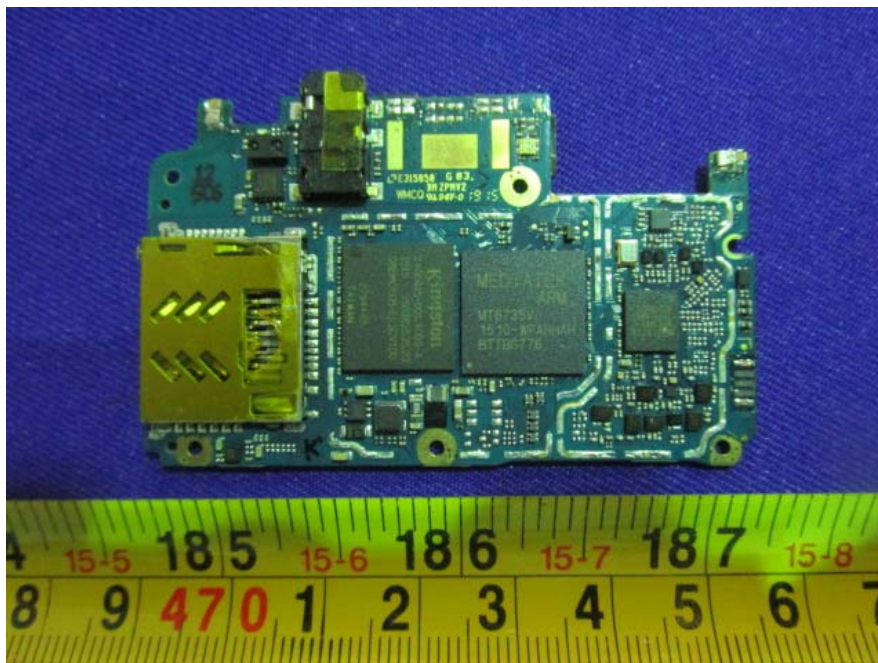

EXHIBIT C - EUT INTERNAL PHOTOGRAPHS

EUT – Uncover View

EUT – Uncover View

EUT –GSM&WCDMA<E Antenna View

EUT –LTE Diversity Antenna View

EUT –BT&WIFI Antenna View

EUT –Uncover View

EUT –Main Board Top View

EUT –Main Board Top Shielded off View

EUT –Main Board Bottom View

EUT –Main Board Bottom Shielded off View

EUT –Main Chip View

EUT –WCDMA <E Transceiver Chip View

EUT –WiFi&BT&GPS Chip View

EUT –Battery Top View

EUT –Battery Bottom View