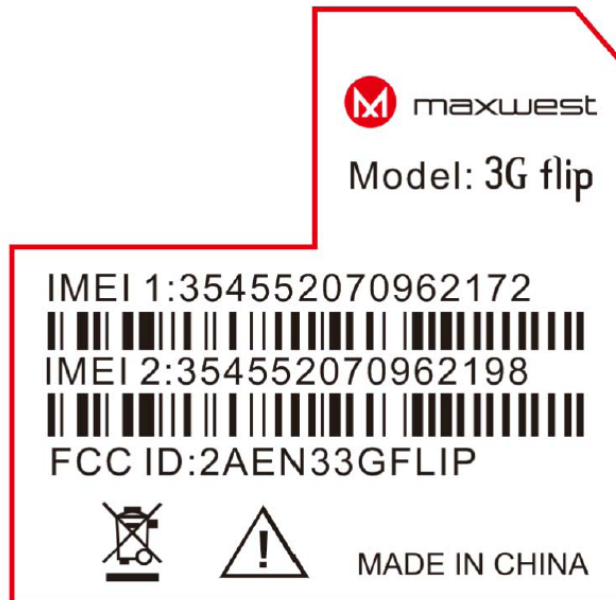

## EXHIBIT A - FCC ID LABELING AND LOCATION

---

### FCC ID Label

### Proposed FCC ID Label Location

Label Here

The label shown shall be permanently affixed at a conspicuous location on the device and be readily visible to the user at the time purchase (Labeling requirements per 2.925)