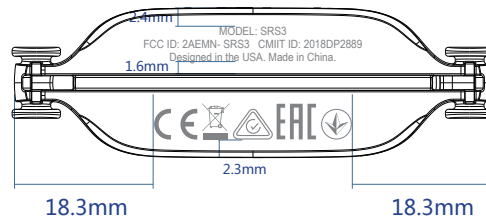

Model:SRS3
FCC ID:2AEMN-SRS3

MODEL: SRS3
FCC ID: 2AEMN- SRS3 CMIIT ID: 2018DP2889
Designed in the USA, Made in China.