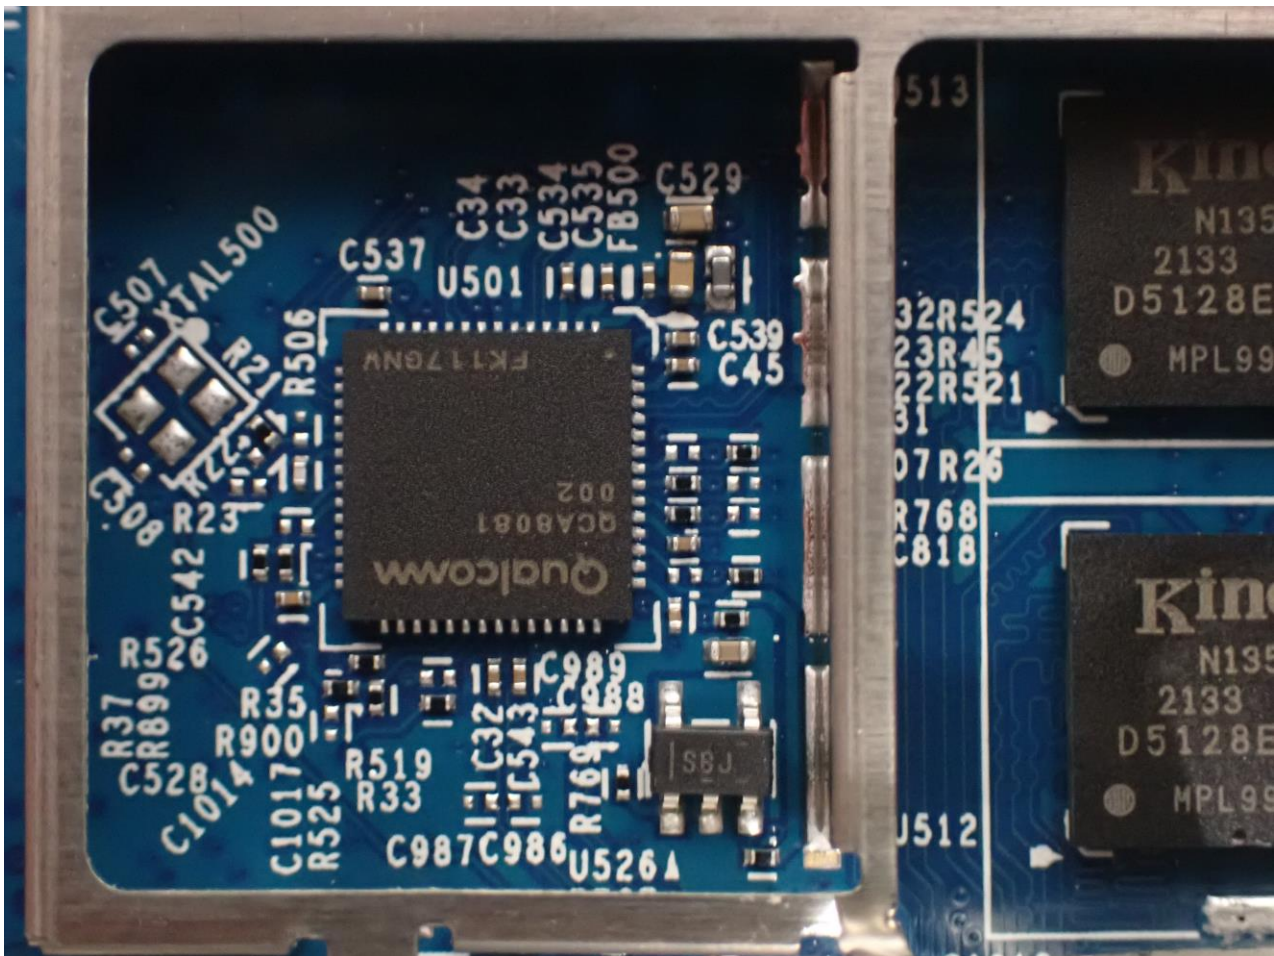

3. Internal Photograph of EUT

Brand Name: eero / Model Name: S010001

Ant. 1_Bluetooth – LE and 802.15.4 (Zigbee) Antenna

Ant. 3_WLAN (2.4GHz) Antenna

Ant. 4_WLAN (5GHz) Antenna

Ant. 5_WLAN (5GHz) Antenna

Ant. 6_WLAN (2.4GHz) Antenna