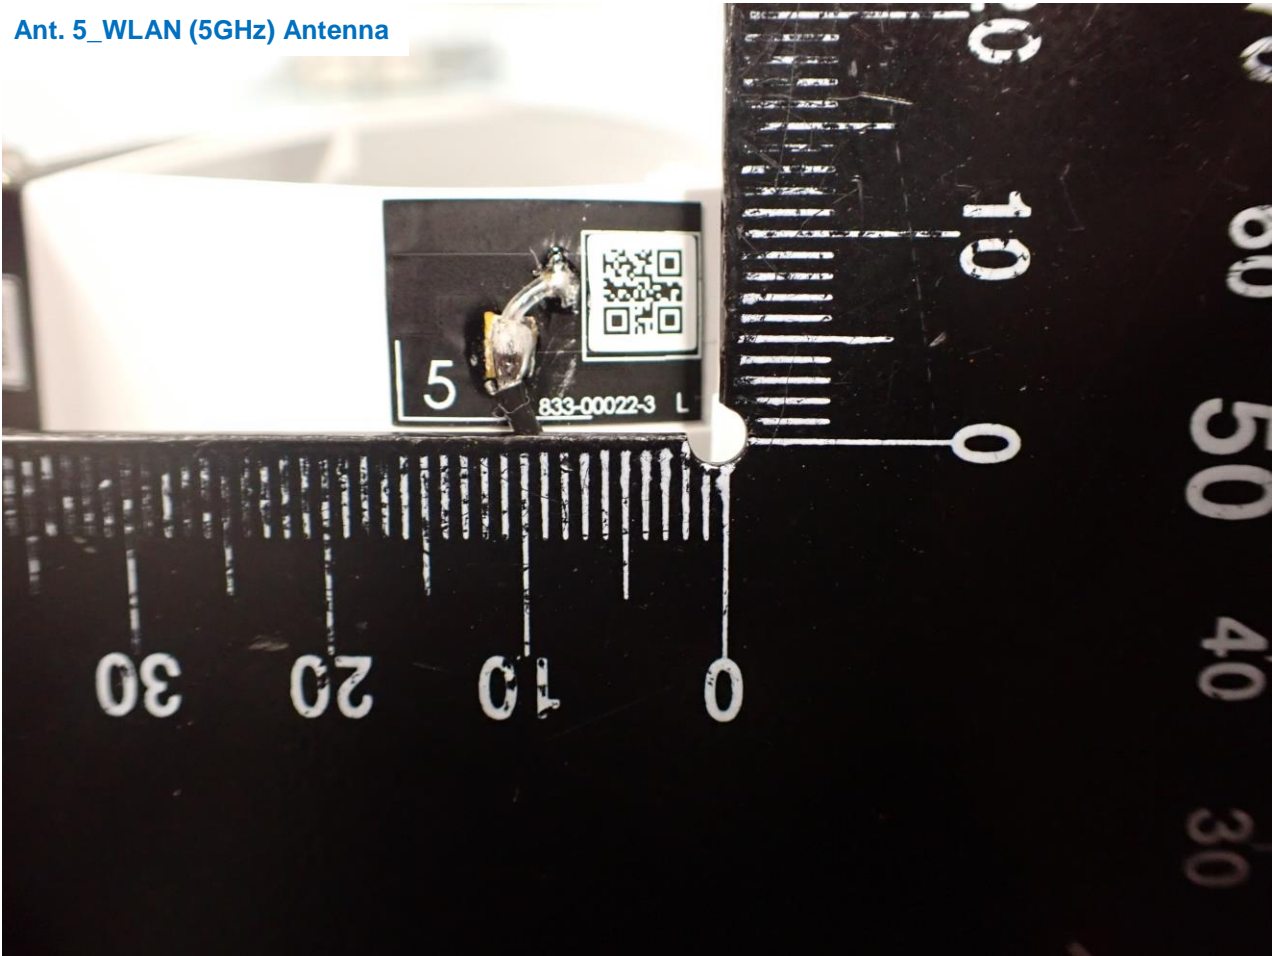

3. Internal Photograph of EUT

Brand Name: eero / Model Name: S010001

Ant. 1_Bluetooth – LE and 802.15.4 (Zigbee) Antenna

Ant. 3_WLAN (2.4GHz) Antenna

Ant. 4_WLAN (5GHz) Antenna

Ant. 5_WLAN (5GHz) Antenna

Ant. 6_WLAN (2.4GHz) Antenna