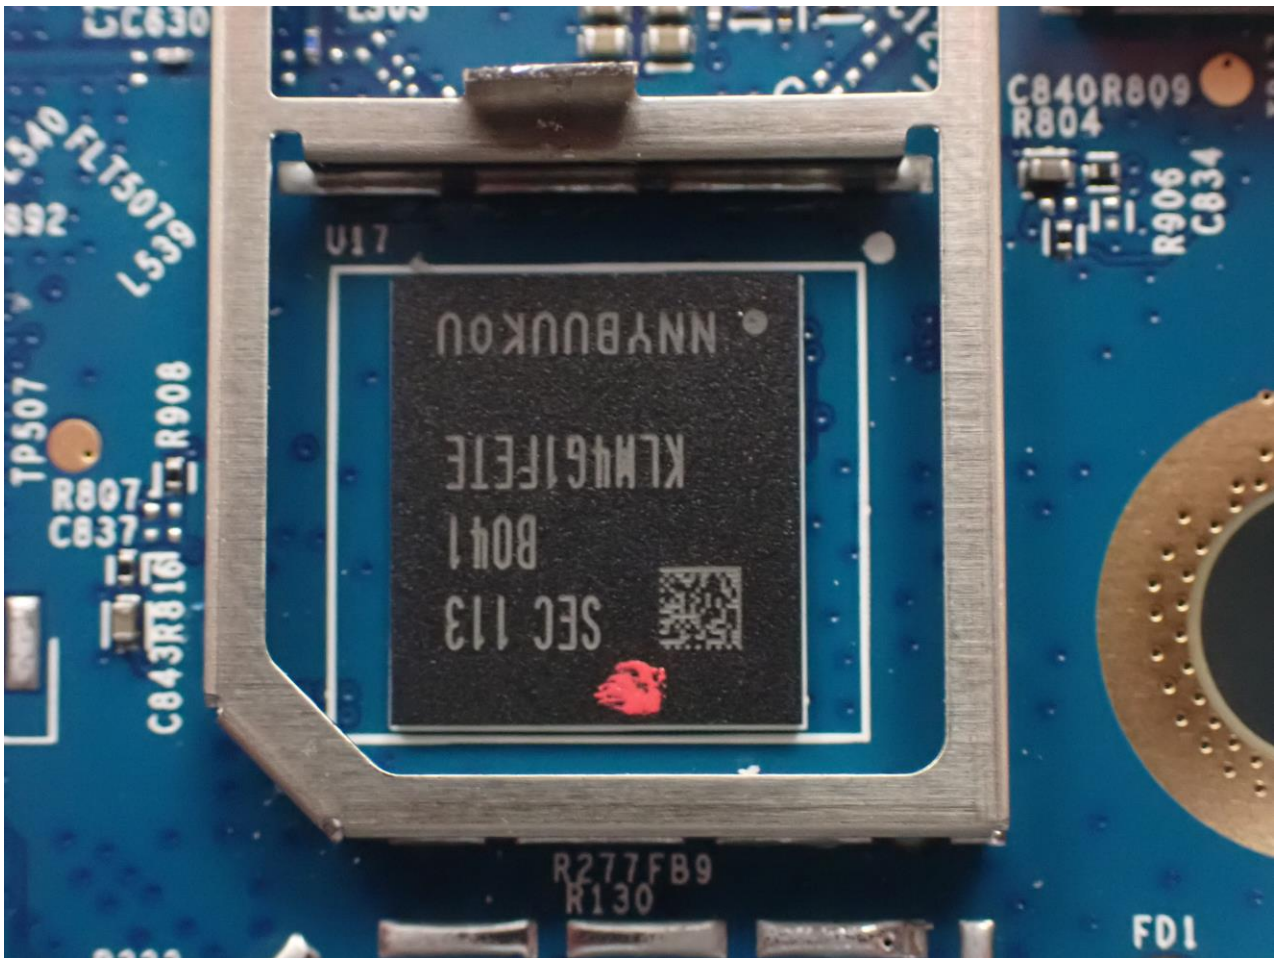

3. Internal Photograph of EUT

Brand Name: eero / Model Name: S010001

Ant. 1_Bluetooth – LE and 802.15.4 (Zigbee) Antenna

Ant. 3_WLAN (2.4GHz) Antenna

Ant. 4_WLAN (5GHz) Antenna

Ant. 5_WLAN (5GHz) Antenna

Ant. 6_WLAN (2.4GHz) Antenna