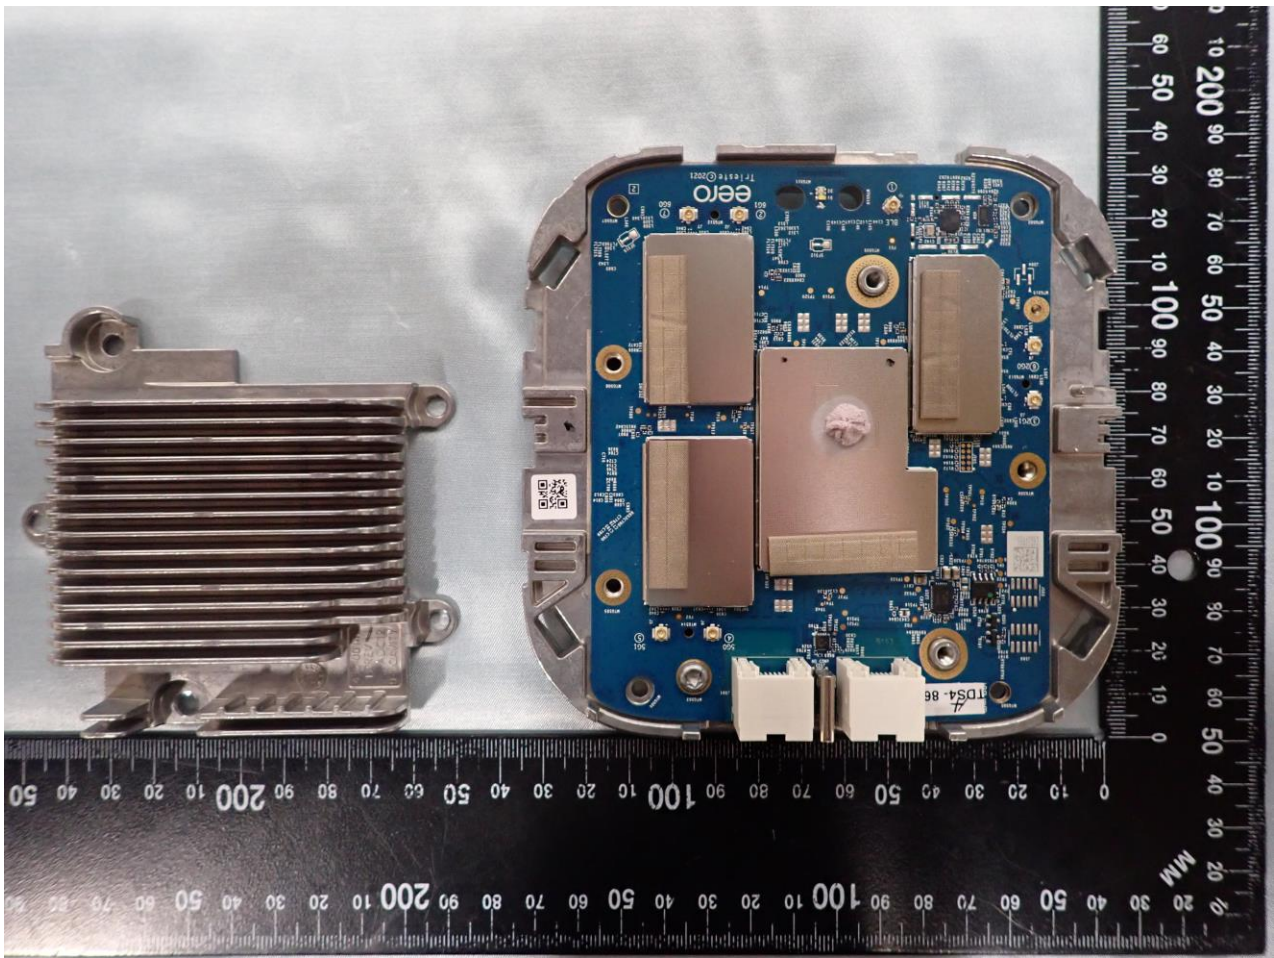

3. Internal Photograph of EUT

Brand Name: eero / Model Name: S010001

Ant. 1_Bluetooth – LE and 802.15.4 (Zigbee) Antenna

Ant. 3_WLAN (2.4GHz) Antenna

Ant. 4_WLAN (5GHz) Antenna

Ant. 5_WLAN (5GHz) Antenna

Ant. 6_WLAN (2.4GHz) Antenna