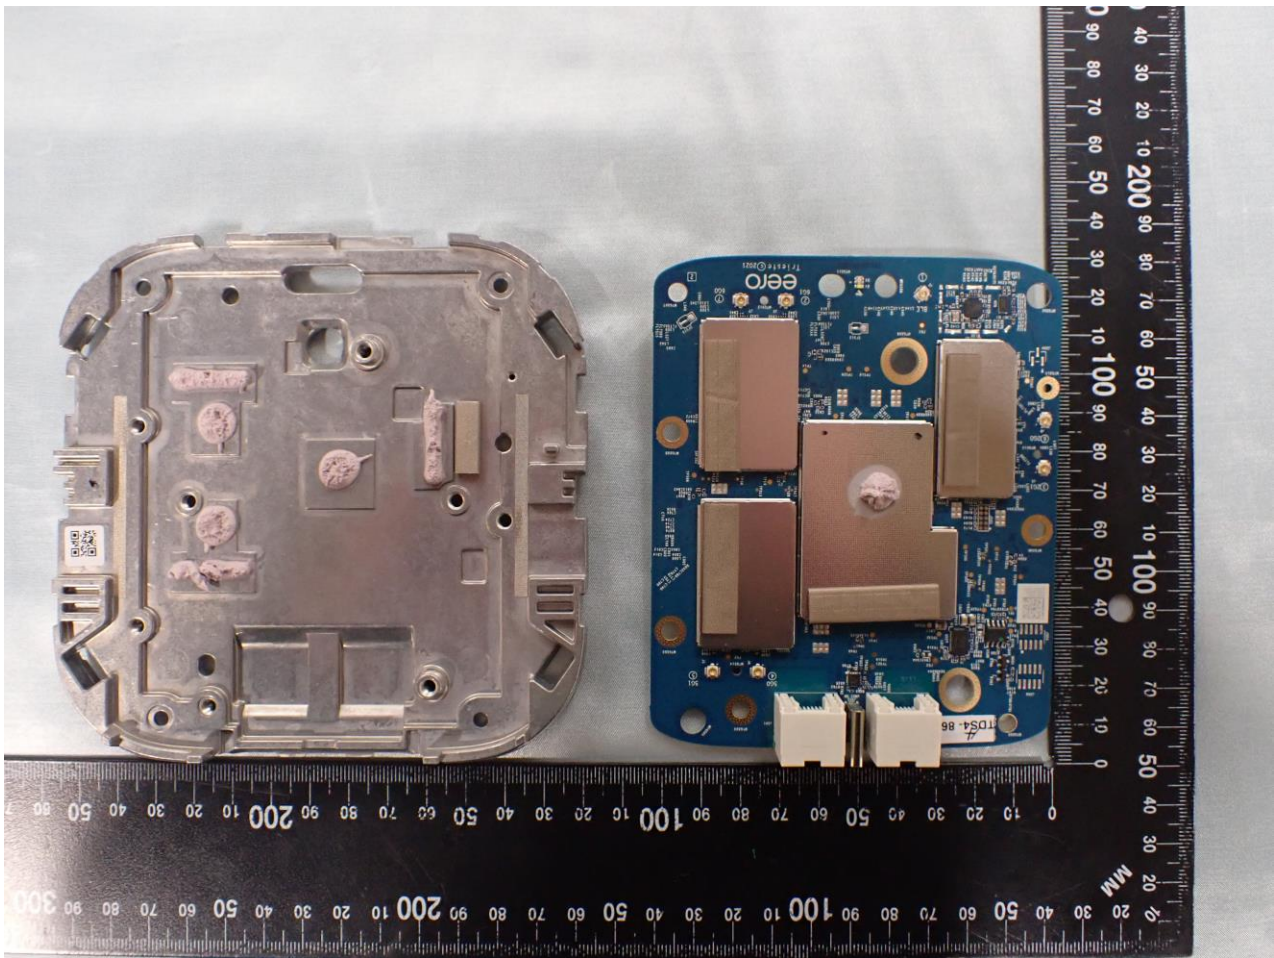

3. Internal Photograph of EUT

Brand Name: eero / Model Name: S010001

Ant. 1_Bluetooth – LE and 802.15.4 (Zigbee) Antenna

Ant. 3_WLAN (2.4GHz) Antenna

Ant. 4_WLAN (5GHz) Antenna

Ant. 5_WLAN (5GHz) Antenna

Ant. 6_WLAN (2.4GHz) Antenna