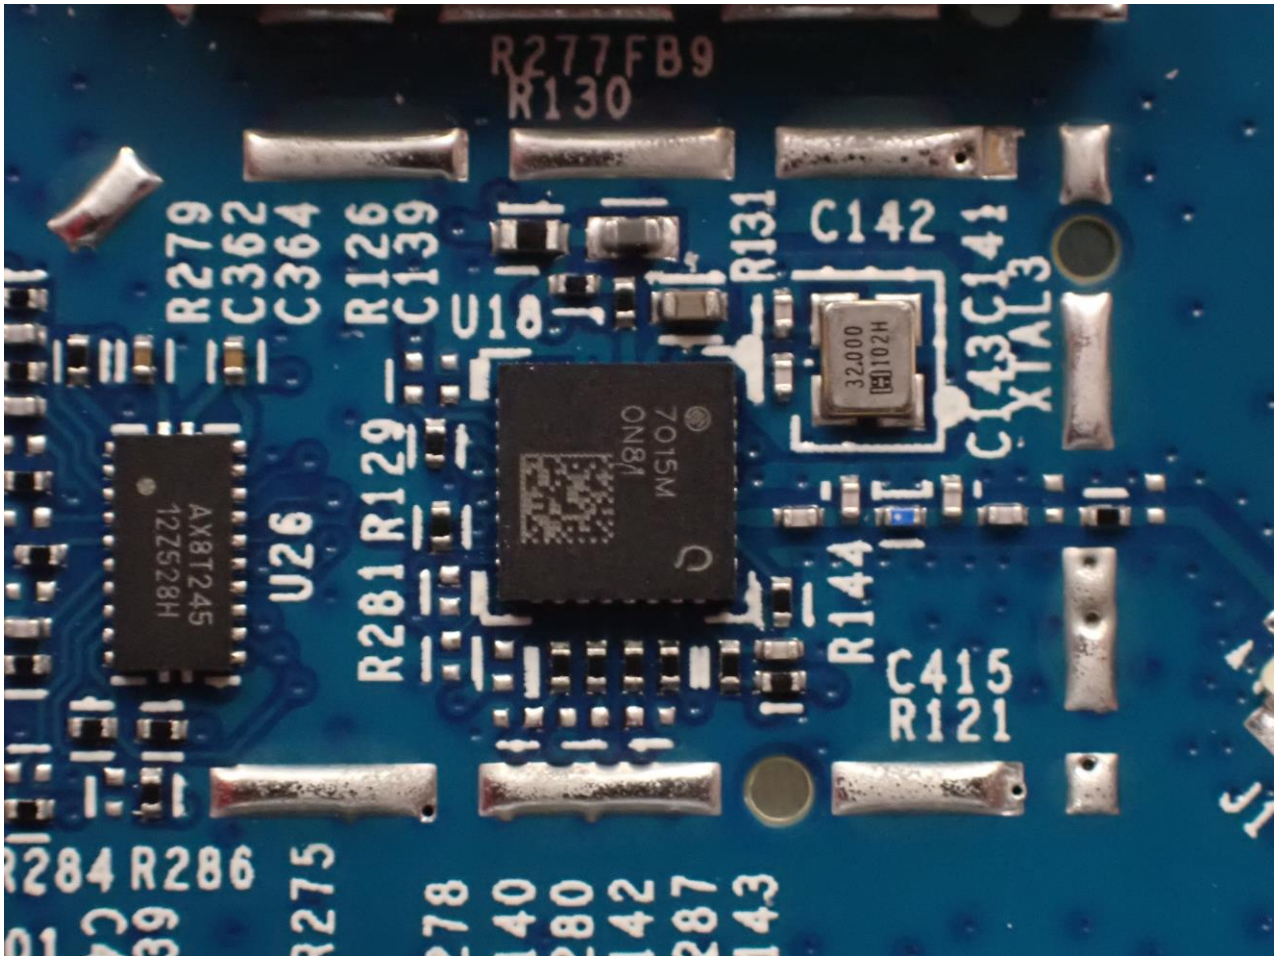

3. Internal Photograph of EUT

Brand Name: eero / Model Name: S010001

Ant. 1_Bluetooth – LE and 802.15.4 (Zigbee) Antenna

Ant. 3_WLAN (2.4GHz) Antenna

Ant. 4_WLAN (5GHz) Antenna

Ant. 5_WLAN (5GHz) Antenna

Ant. 6_WLAN (2.4GHz) Antenna