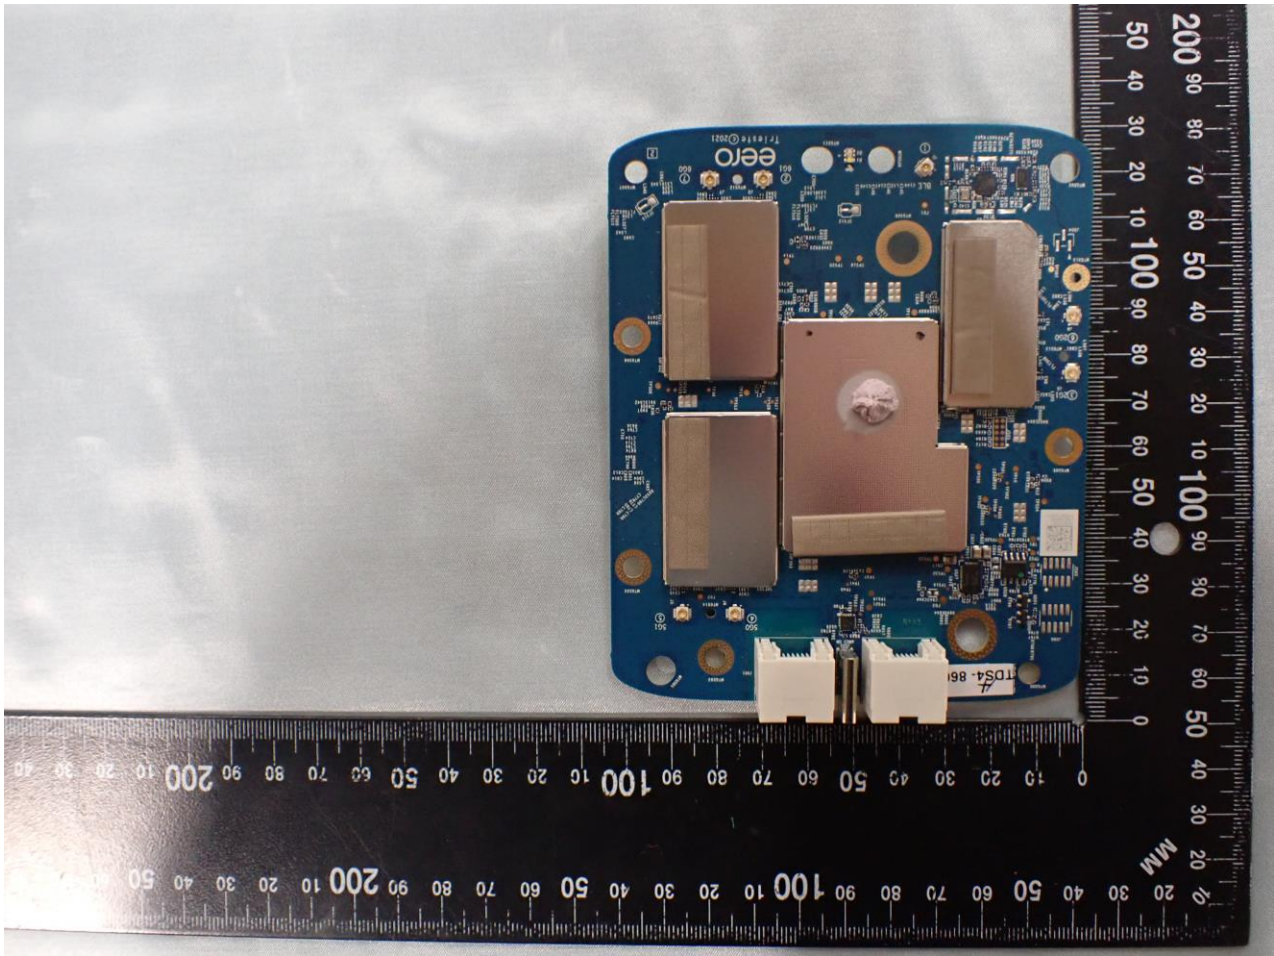

3. Internal Photograph of EUT

Brand Name: eero / Model Name: S010001

Ant. 1_Bluetooth – LE and 802.15.4 (Zigbee) Antenna

Ant. 3_WLAN (2.4GHz) Antenna

Ant. 4_WLAN (5GHz) Antenna

Ant. 5_WLAN (5GHz) Antenna

Ant. 6_WLAN (2.4GHz) Antenna