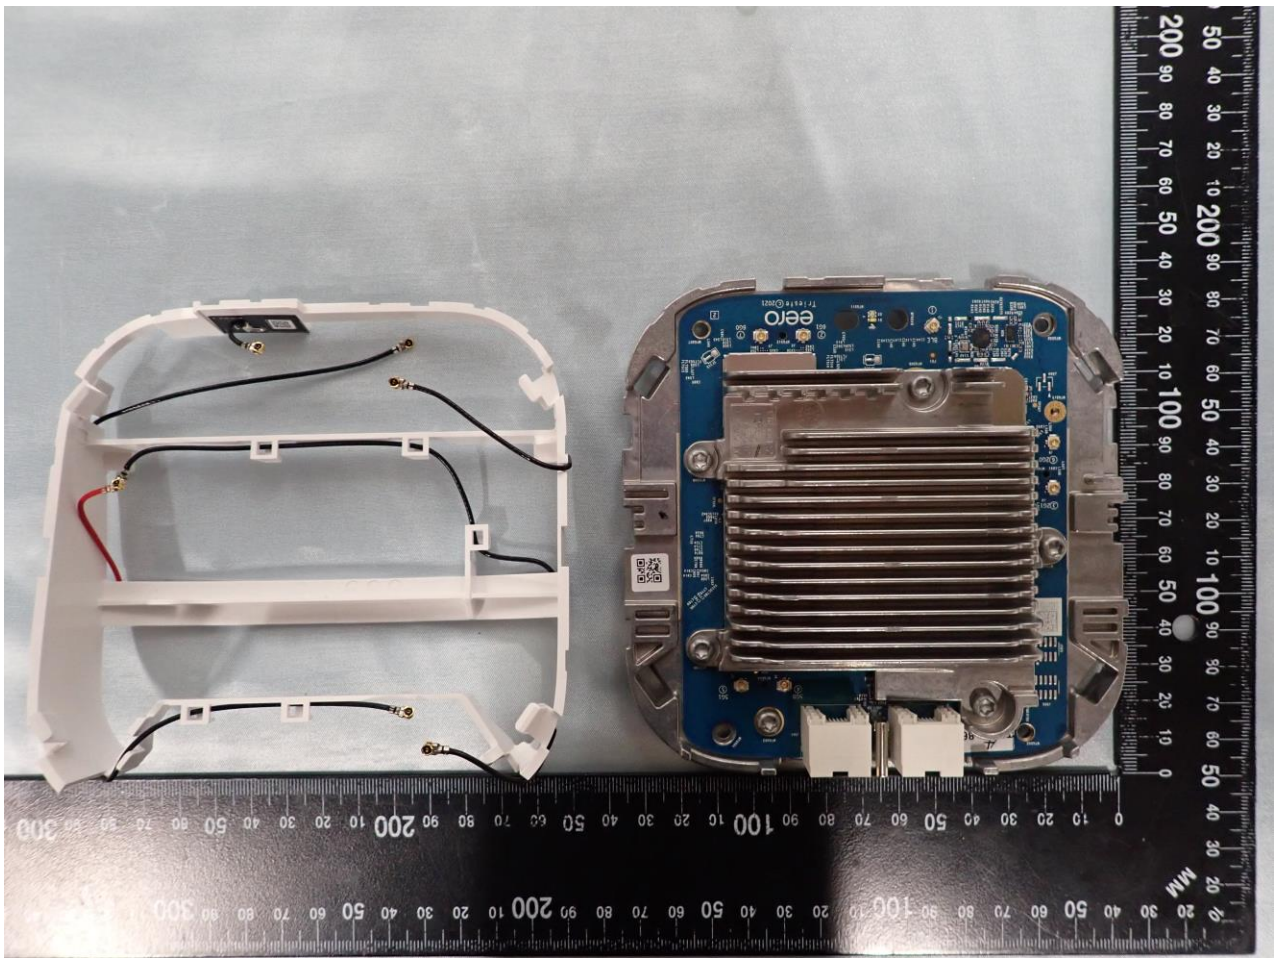

3. Internal Photograph of EUT

Brand Name: eero / Model Name: S010001

Ant. 1_Bluetooth – LE and 802.15.4 (Zigbee) Antenna

Ant. 3_WLAN (2.4GHz) Antenna

Ant. 4_WLAN (5GHz) Antenna

Ant. 5_WLAN (5GHz) Antenna

Ant. 6_WLAN (2.4GHz) Antenna