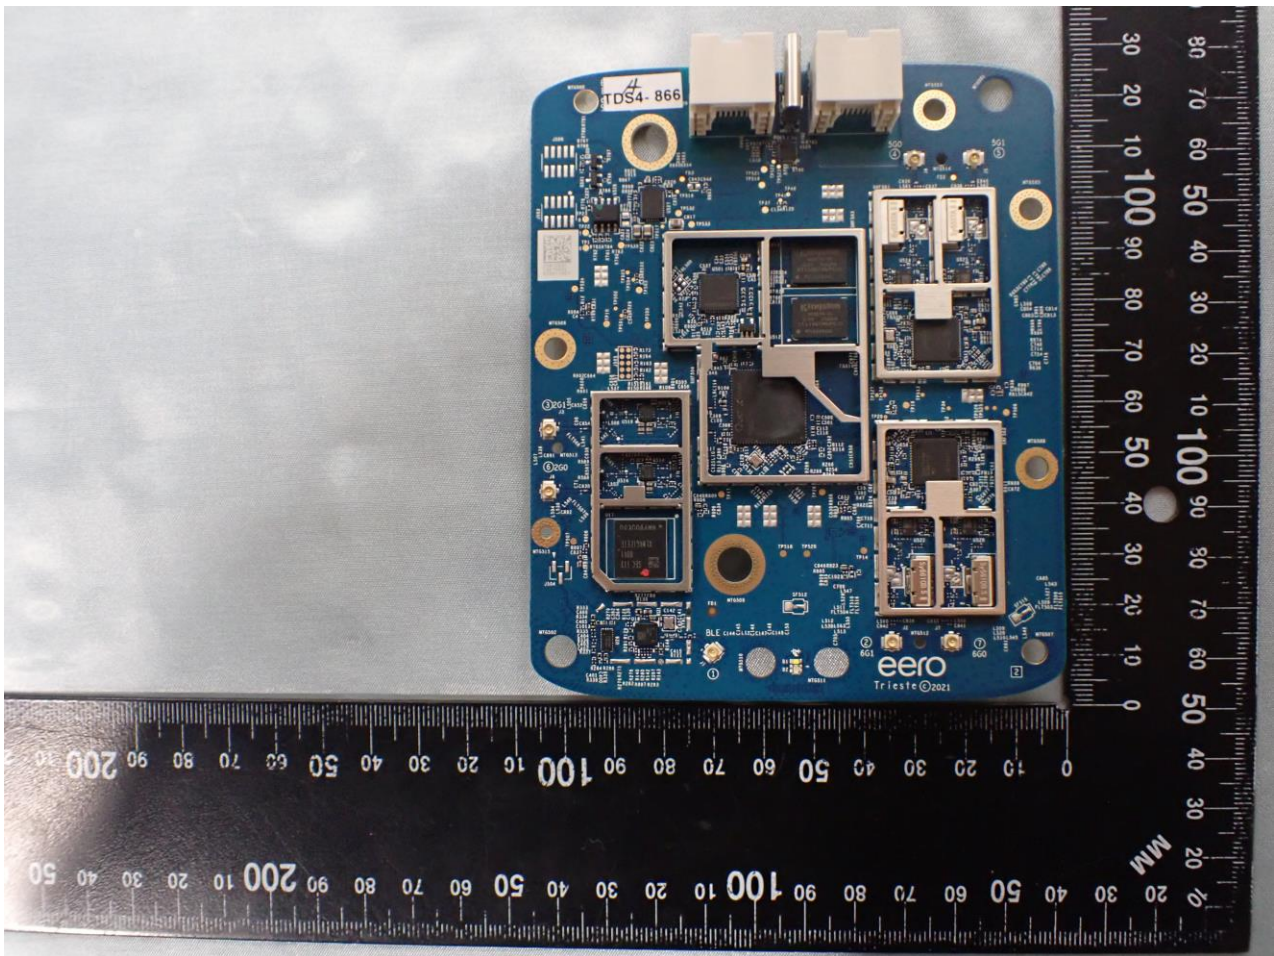

3. Internal Photograph of EUT

Brand Name: eero / Model Name: S010001

Ant. 1_Bluetooth – LE and 802.15.4 (Zigbee) Antenna

Ant. 3_WLAN (2.4GHz) Antenna

Ant. 4_WLAN (5GHz) Antenna

Ant. 5_WLAN (5GHz) Antenna

Ant. 6_WLAN (2.4GHz) Antenna