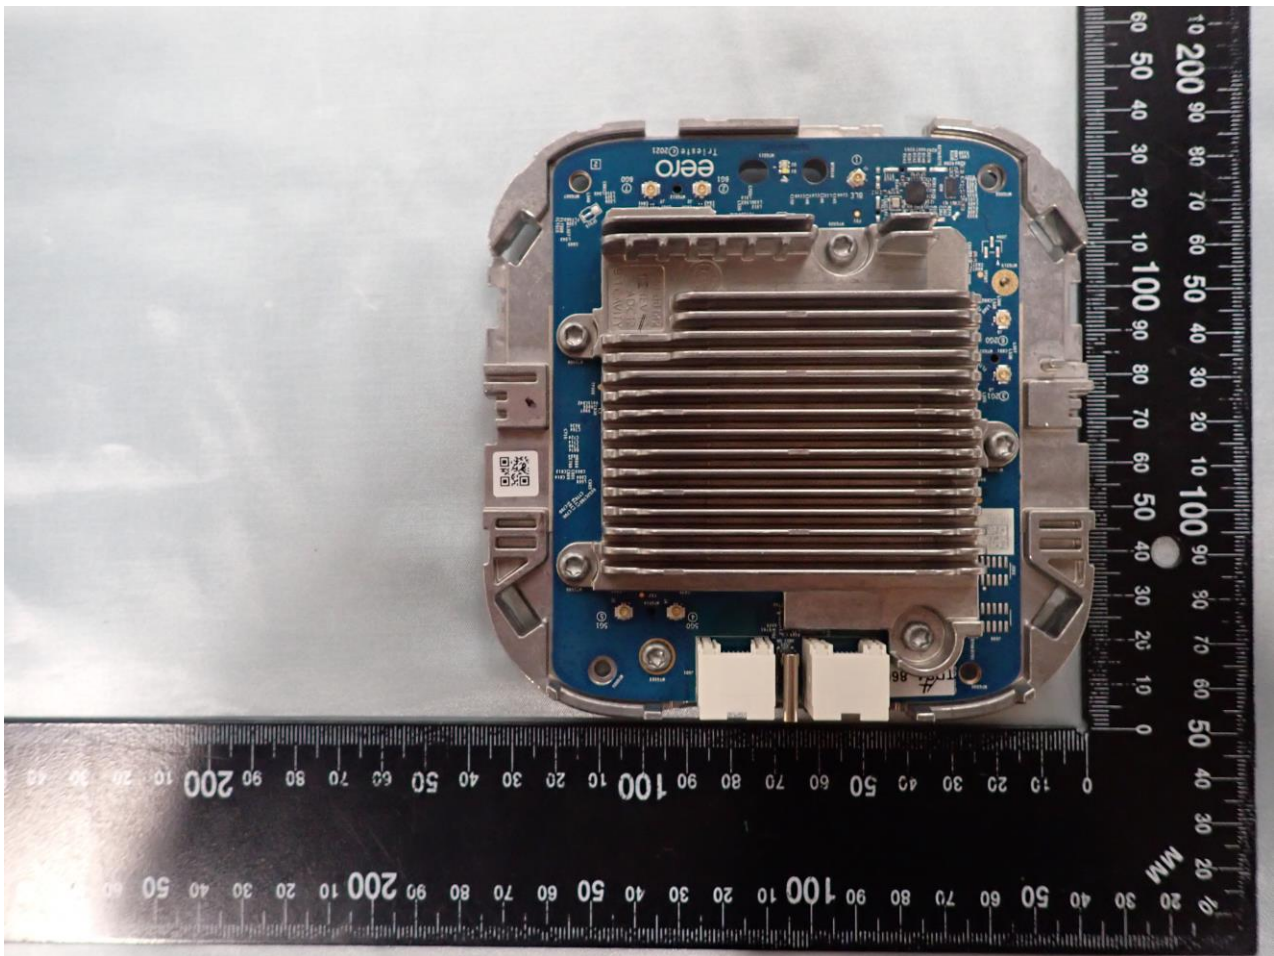

3. Internal Photograph of EUT

Brand Name: eero / Model Name: S010001

Ant. 1_Bluetooth – LE and 802.15.4 (Zigbee) Antenna

Ant. 3_WLAN (2.4GHz) Antenna

Ant. 4_WLAN (5GHz) Antenna

Ant. 5_WLAN (5GHz) Antenna

Ant. 6_WLAN (2.4GHz) Antenna