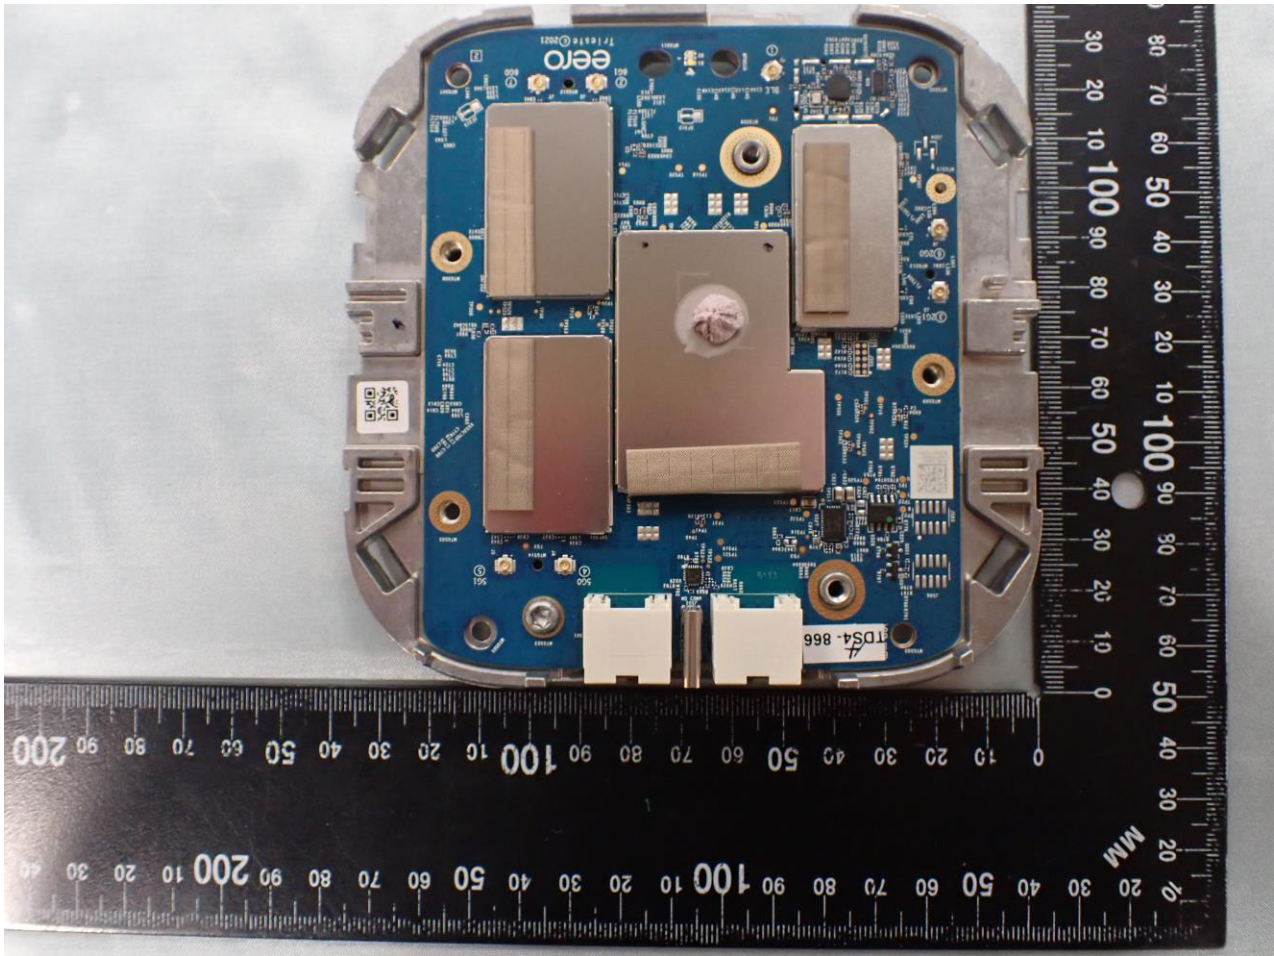

3. Internal Photograph of EUT

Brand Name: eero / Model Name: S010001

Ant. 1_Bluetooth – LE and 802.15.4 (Zigbee) Antenna

Ant. 3_WLAN (2.4GHz) Antenna

Ant. 4_WLAN (5GHz) Antenna

Ant. 5_WLAN (5GHz) Antenna

Ant. 6_WLAN (2.4GHz) Antenna