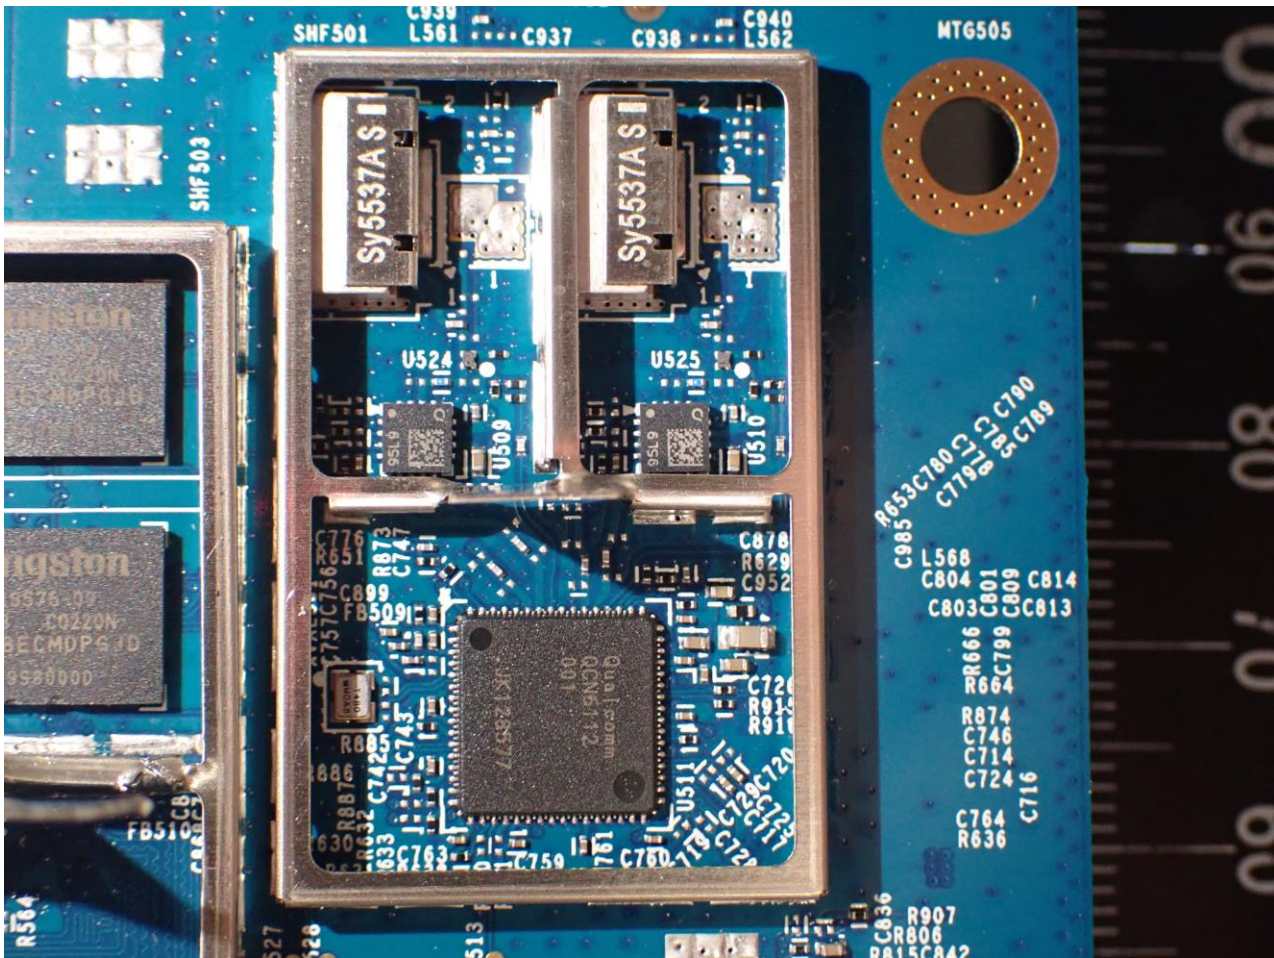

3. Internal Photograph of EUT

Brand Name: eero / Model Name: S010001

Ant. 1_Bluetooth – LE and 802.15.4 (Zigbee) Antenna

Ant. 3_WLAN (2.4GHz) Antenna

Ant. 4_WLAN (5GHz) Antenna

Ant. 5_WLAN (5GHz) Antenna

Ant. 6_WLAN (2.4GHz) Antenna