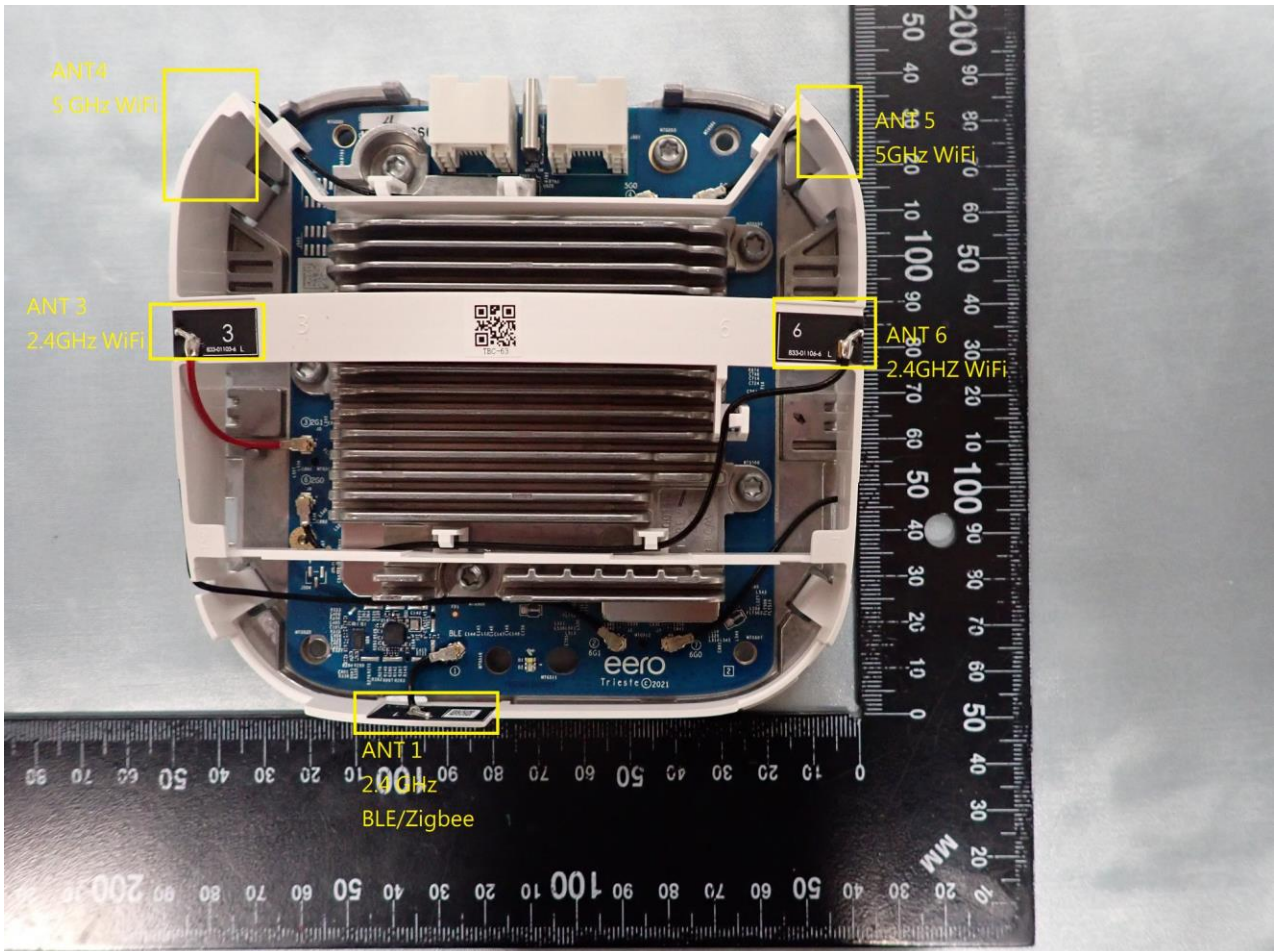

3. Internal Photograph of EUT

Brand Name: eero / Model Name: S010001

Ant. 1_Bluetooth – LE and 802.15.4 (Zigbee) Antenna

Ant. 3_WLAN (2.4GHz) Antenna

Ant. 4_WLAN (5GHz) Antenna

Ant. 5_WLAN (5GHz) Antenna

Ant. 6_WLAN (2.4GHz) Antenna