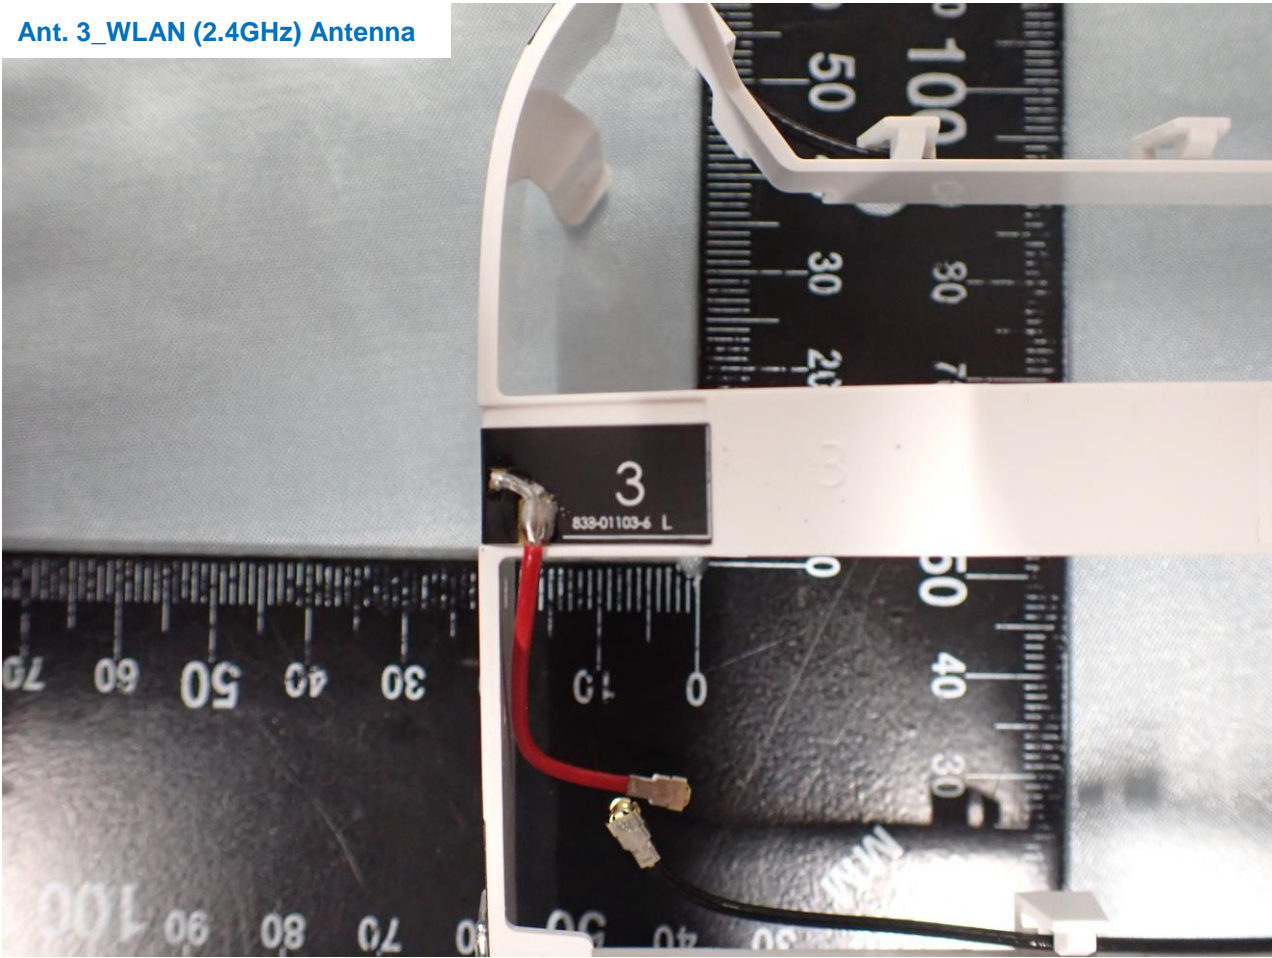

3. Internal Photograph of EUT

Brand Name: eero / Model Name: S010001

Ant. 1_Bluetooth – LE and 802.15.4 (Zigbee) Antenna

Ant. 3_WLAN (2.4GHz) Antenna

Ant. 4_WLAN (5GHz) Antenna

Ant. 5_WLAN (5GHz) Antenna

Ant. 6_WLAN (2.4GHz) Antenna