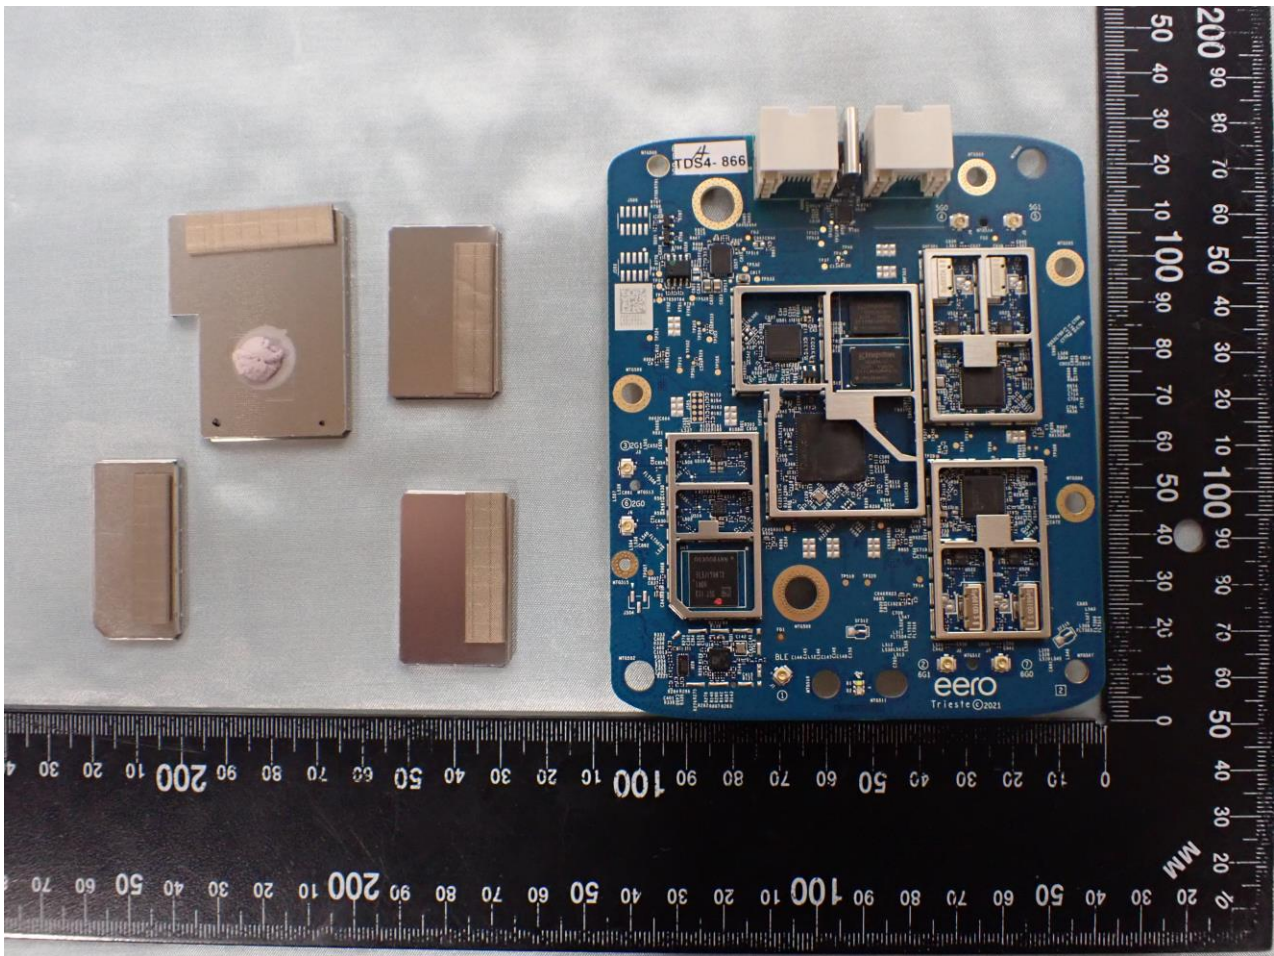

3. Internal Photograph of EUT

Brand Name: eero / Model Name: S010001

Ant. 1_Bluetooth – LE and 802.15.4 (Zigbee) Antenna

Ant. 3_WLAN (2.4GHz) Antenna

Ant. 4_WLAN (5GHz) Antenna

Ant. 5_WLAN (5GHz) Antenna

Ant. 6_WLAN (2.4GHz) Antenna