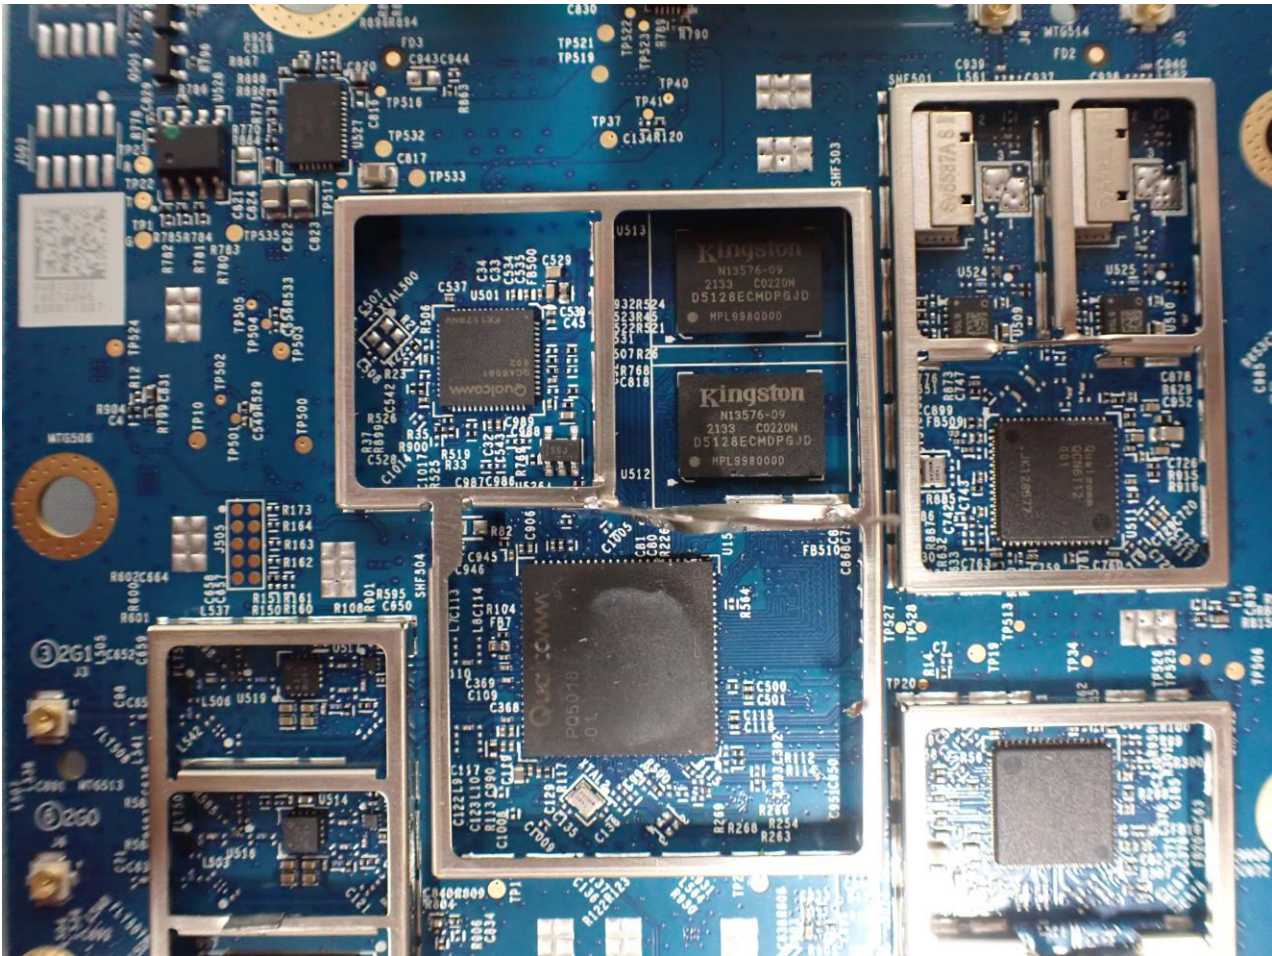

3. Internal Photograph of EUT

Brand Name: eero / Model Name: S010001

Ant. 1_Bluetooth – LE and 802.15.4 (Zigbee) Antenna

Ant. 3_WLAN (2.4GHz) Antenna

Ant. 4_WLAN (5GHz) Antenna

Ant. 5_WLAN (5GHz) Antenna

Ant. 6_WLAN (2.4GHz) Antenna