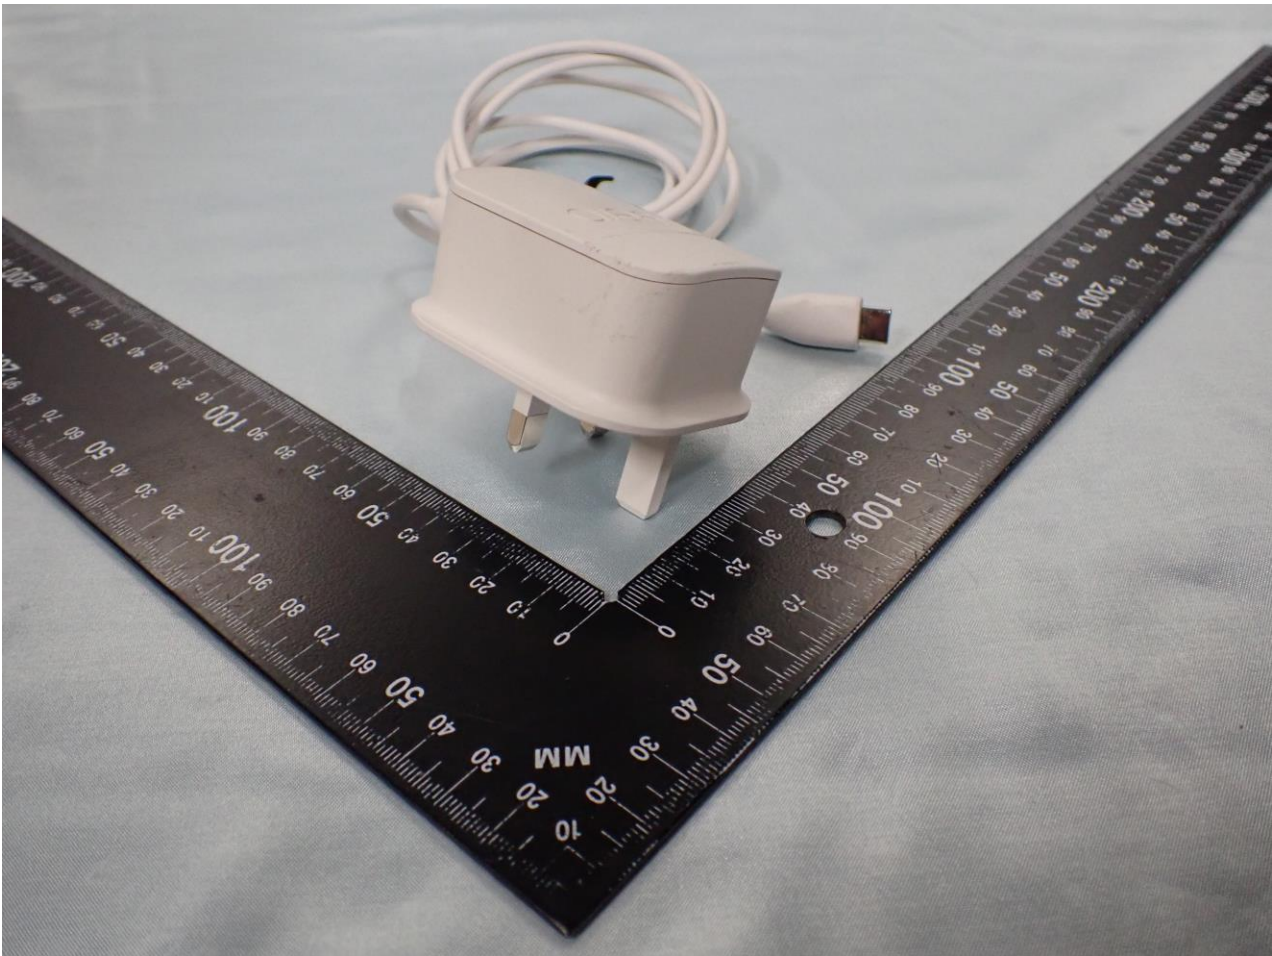

1. External Photograph of EUT

Brand Name: eero / Model Name: S010001

2. Photograph of Accessory

Brand Name: eero / Model Name: S010001

Specification of Accessory		
AC Adapter 1	Brand Name	eero
	Model Name	C210001
AC Adapter 2	Brand Name	eero
	Model Name	C210003
AC Adapter 3	Brand Name	eero
	Model Name	C210004
AC Adapter 4	Brand Name	eero
	Model Name	C210005

Remark: For accessories equipped with this EUT, please refer to the following photos.

AC Adapter 1

AC Adapter 2

AC Adapter 3

AC Adapter 4