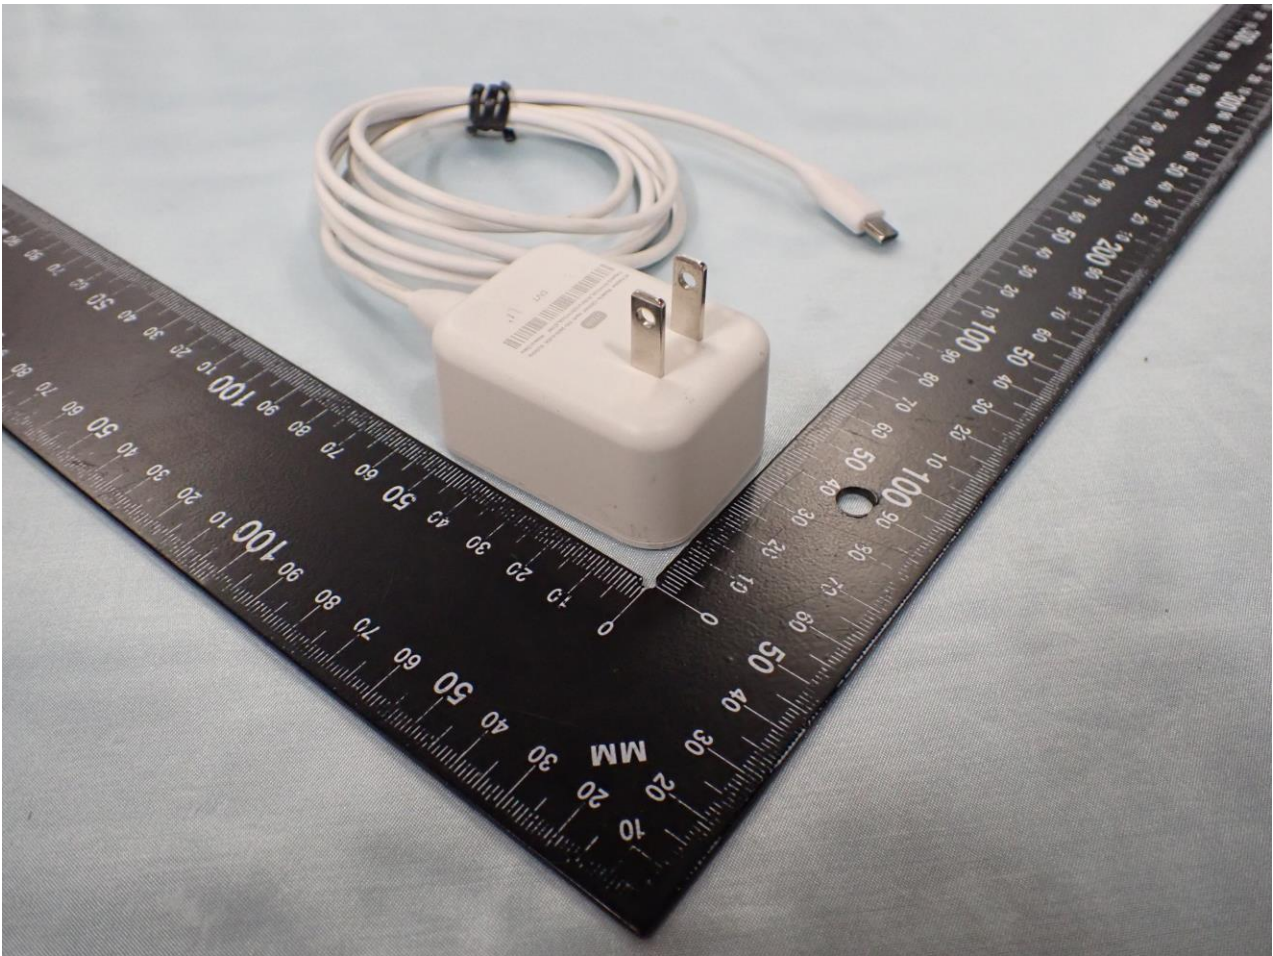

1. External Photograph of EUT

Brand Name: eero / Model Name: S010001

2. Photograph of Accessory

Brand Name: eero / Model Name: S010001

Specification of Accessory		
AC Adapter 1	Brand Name	eero
	Model Name	C210001
AC Adapter 2	Brand Name	eero
	Model Name	C210003
AC Adapter 3	Brand Name	eero
	Model Name	C210004
AC Adapter 4	Brand Name	eero
	Model Name	C210005

Remark: For accessories equipped with this EUT, please refer to the following photos.

AC Adapter 1

AC Adapter 2

AC Adapter 3

AC Adapter 4