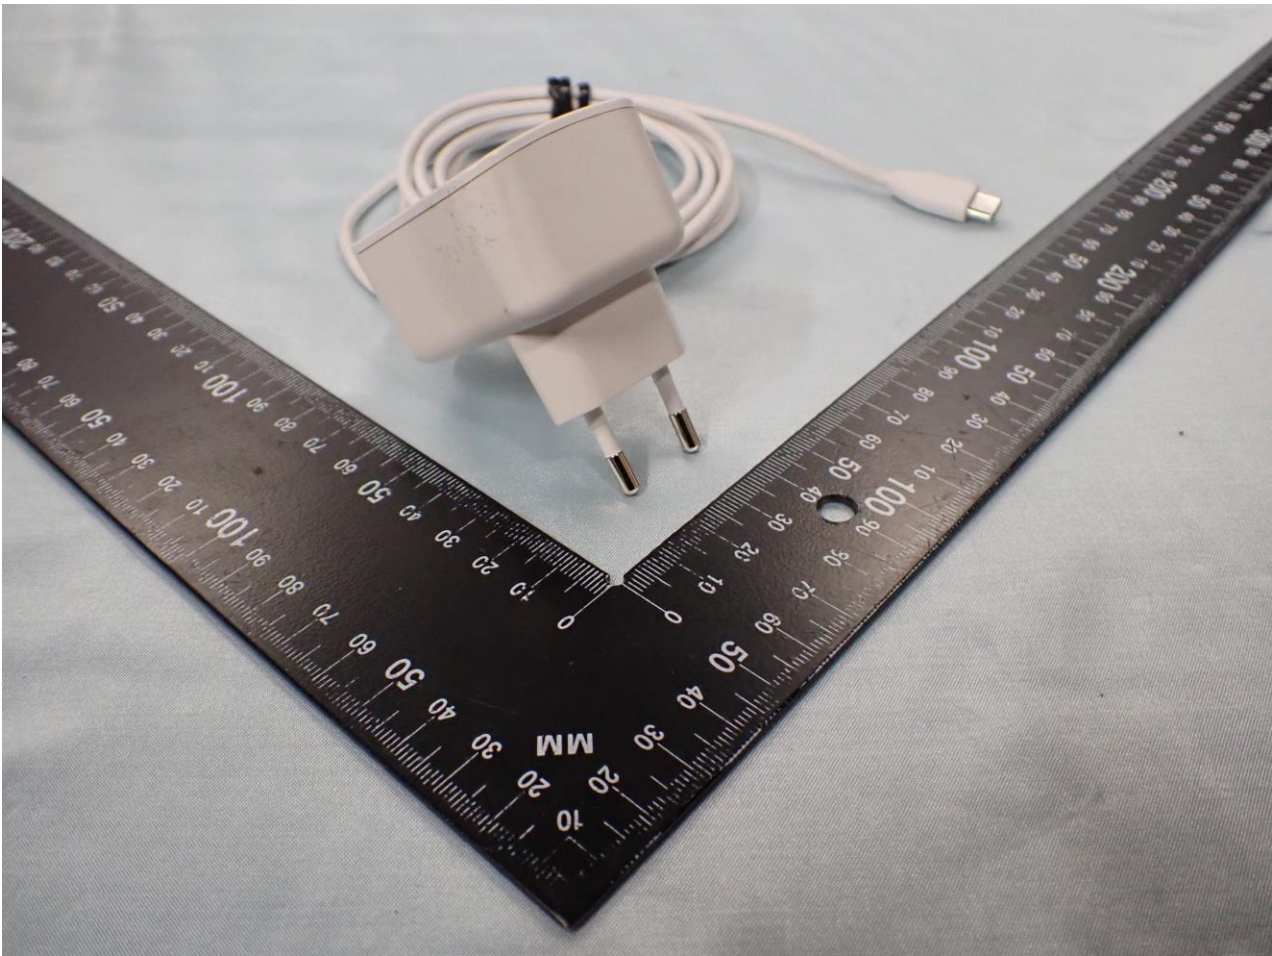

1. External Photograph of EUT

Brand Name: eero / Model Name: S010001

2. Photograph of Accessory

Brand Name: eero / Model Name: S010001

Specification of Accessory		
AC Adapter 1	Brand Name	eero
	Model Name	C210001
AC Adapter 2	Brand Name	eero
	Model Name	C210003
AC Adapter 3	Brand Name	eero
	Model Name	C210004
AC Adapter 4	Brand Name	eero
	Model Name	C210005

Remark: For accessories equipped with this EUT, please refer to the following photos.

AC Adapter 1

AC Adapter 2

AC Adapter 3

AC Adapter 4