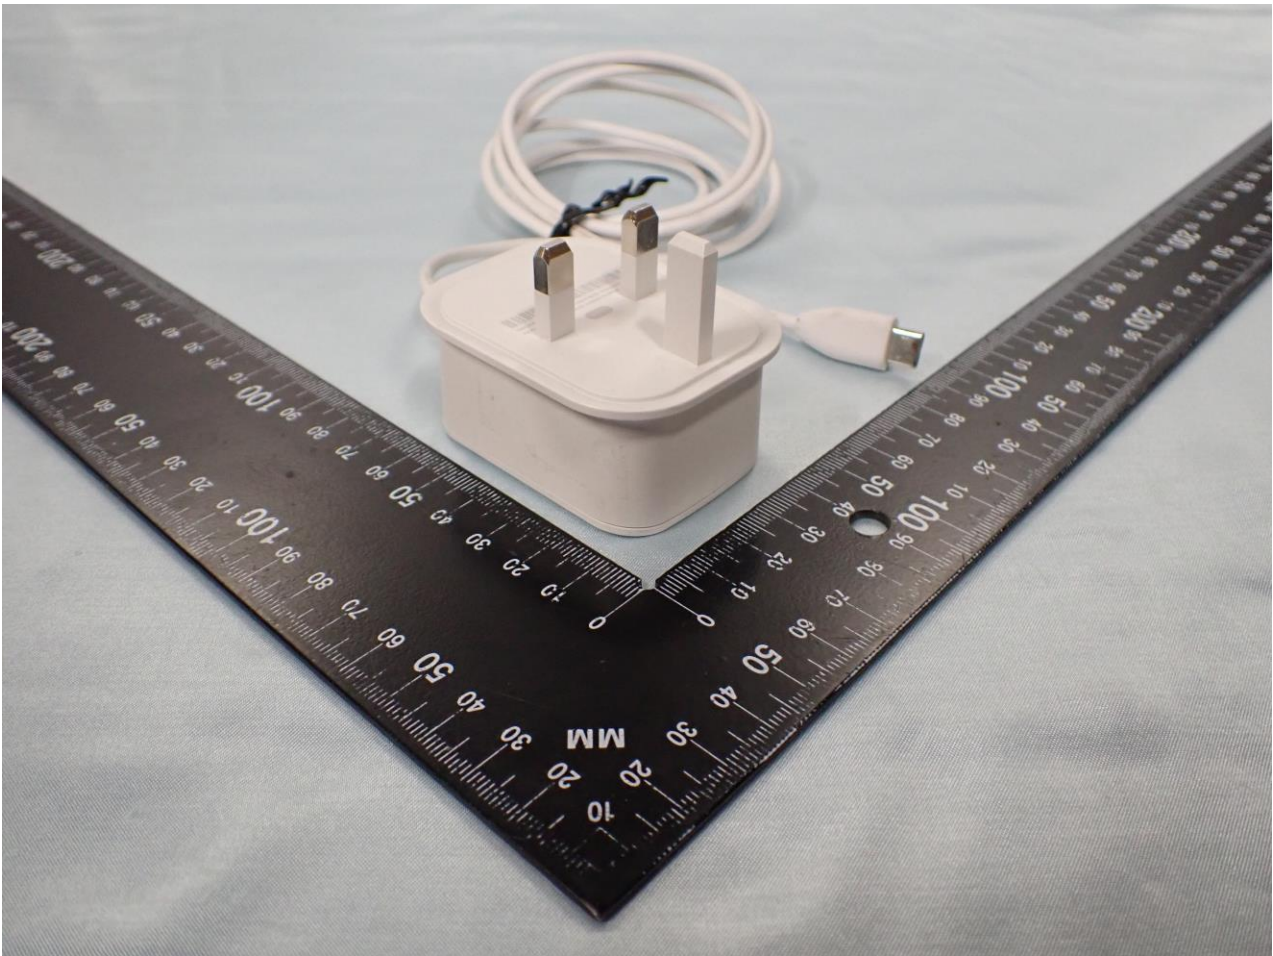

1. External Photograph of EUT

Brand Name: eero / Model Name: S010001

2. Photograph of Accessory

Brand Name: eero / Model Name: S010001

Specification of Accessory		
AC Adapter 1	Brand Name	eero
	Model Name	C210001
AC Adapter 2	Brand Name	eero
	Model Name	C210003
AC Adapter 3	Brand Name	eero
	Model Name	C210004
AC Adapter 4	Brand Name	eero
	Model Name	C210005

Remark: For accessories equipped with this EUT, please refer to the following photos.

AC Adapter 1

AC Adapter 2

AC Adapter 3

AC Adapter 4