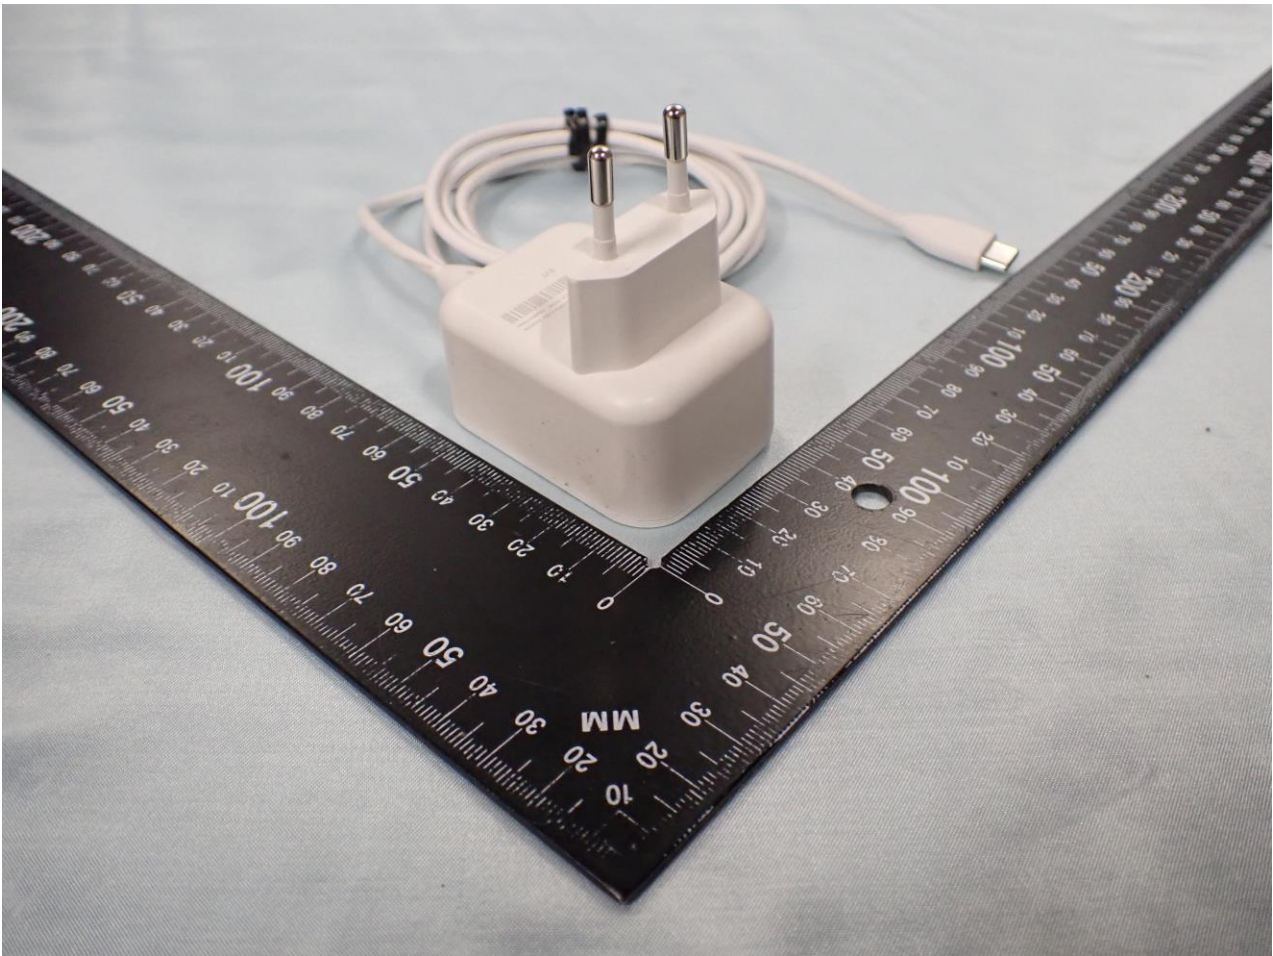

1. External Photograph of EUT

Brand Name: eero / Model Name: S010001

2. Photograph of Accessory

Brand Name: eero / Model Name: S010001

Specification of Accessory		
AC Adapter 1	Brand Name	eero
	Model Name	C210001
AC Adapter 2	Brand Name	eero
	Model Name	C210003
AC Adapter 3	Brand Name	eero
	Model Name	C210004
AC Adapter 4	Brand Name	eero
	Model Name	C210005

Remark: For accessories equipped with this EUT, please refer to the following photos.

AC Adapter 1

AC Adapter 2

AC Adapter 3

AC Adapter 4