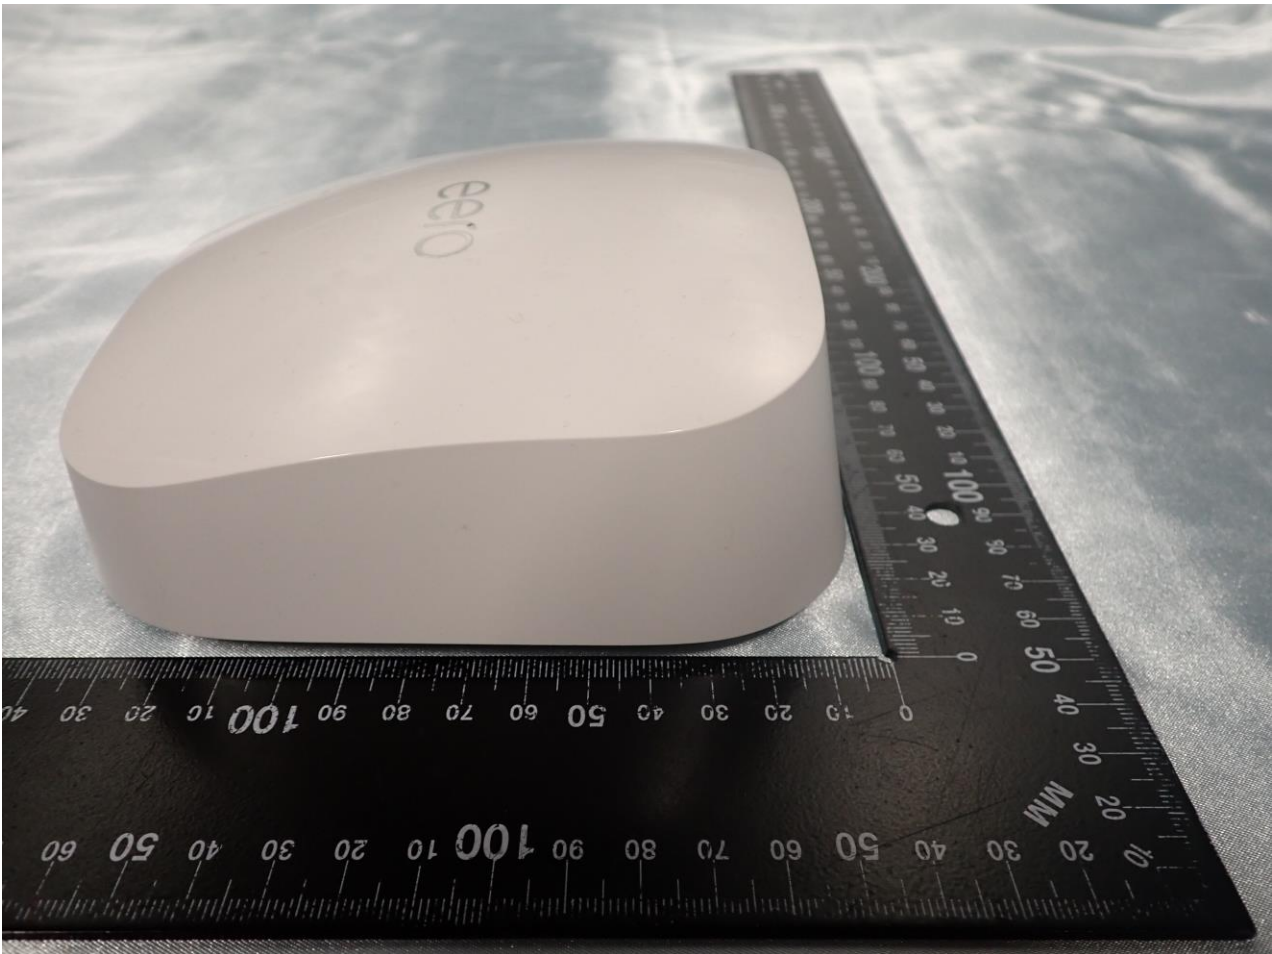

1. External Photograph of EUT

Brand Name: eero / Model Name: S010001

2. Photograph of Accessory

Brand Name: eero / Model Name: S010001

Specification of Accessory		
AC Adapter 1	Brand Name	eero
	Model Name	C210001
AC Adapter 2	Brand Name	eero
	Model Name	C210003
AC Adapter 3	Brand Name	eero
	Model Name	C210004
AC Adapter 4	Brand Name	eero
	Model Name	C210005