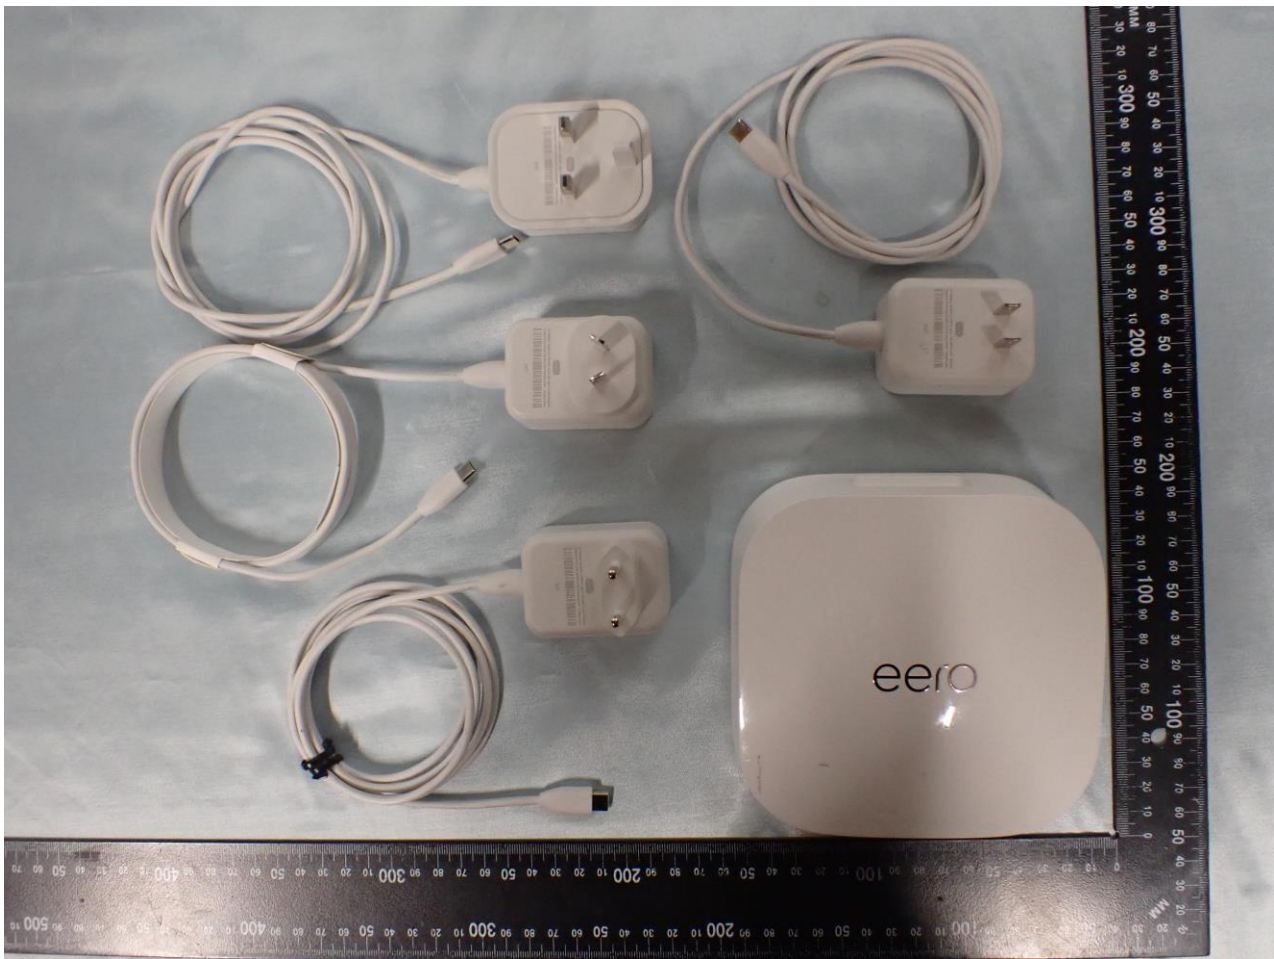

1. External Photograph of EUT

Brand Name: eero / Model Name: S010001

2. Photograph of Accessory

Brand Name: eero / Model Name: S010001

Specification of Accessory		
AC Adapter 1	Brand Name	eero
	Model Name	C210001
AC Adapter 2	Brand Name	eero
	Model Name	C210003
AC Adapter 3	Brand Name	eero
	Model Name	C210004
AC Adapter 4	Brand Name	eero
	Model Name	C210005

Remark: For accessories equipped with this EUT, please refer to the following photos.

AC Adapter 1

AC Adapter 2

AC Adapter 3

AC Adapter 4