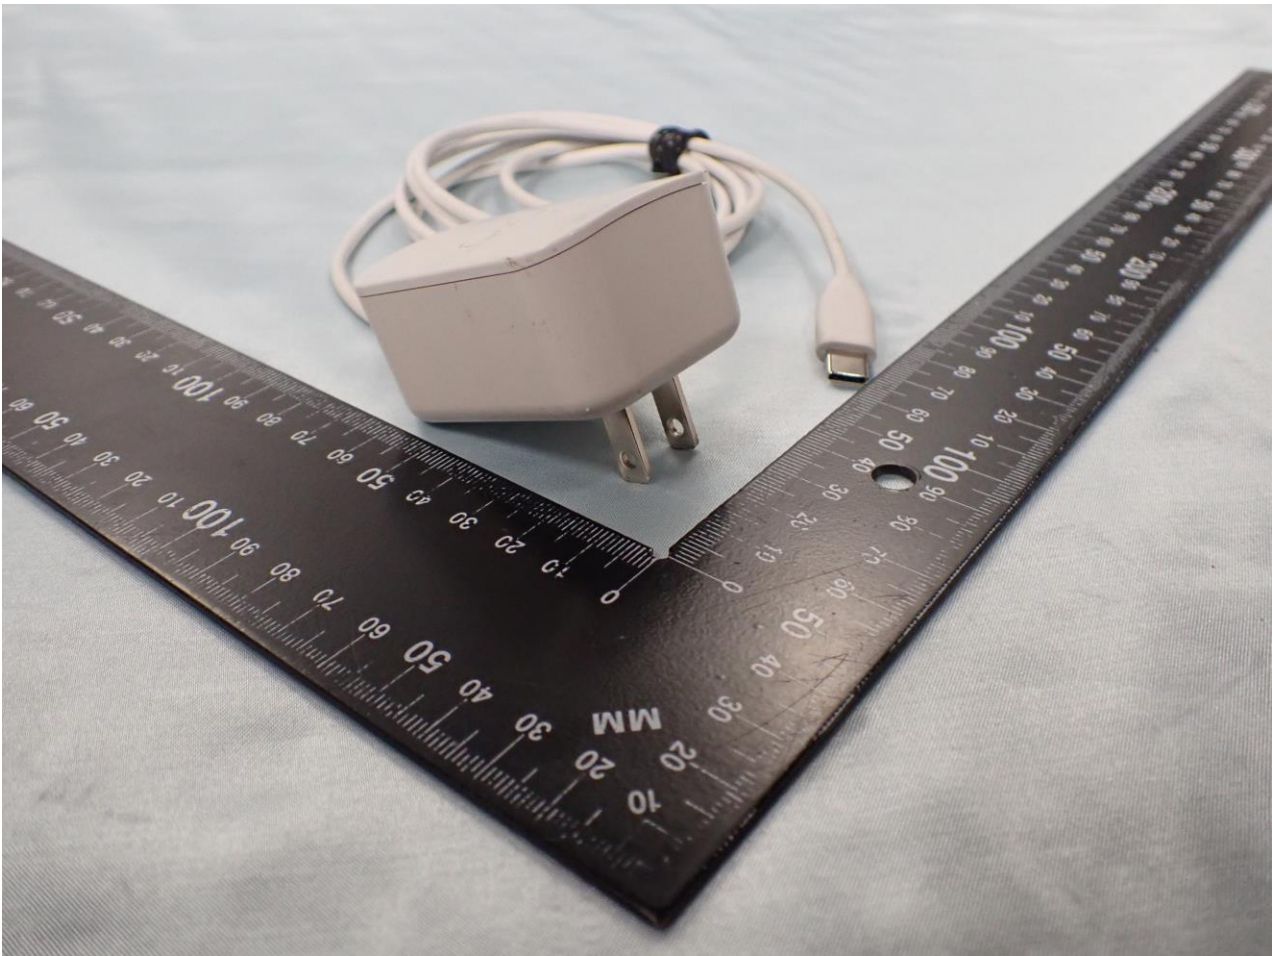

1. External Photograph of EUT

Brand Name: eero / Model Name: S010001

2. Photograph of Accessory

Brand Name: eero / Model Name: S010001

Specification of Accessory		
AC Adapter 1	Brand Name	eero
	Model Name	C210001
AC Adapter 2	Brand Name	eero
	Model Name	C210003
AC Adapter 3	Brand Name	eero
	Model Name	C210004
AC Adapter 4	Brand Name	eero
	Model Name	C210005

Remark: For accessories equipped with this EUT, please refer to the following photos.

AC Adapter 1

AC Adapter 2

AC Adapter 3

AC Adapter 4