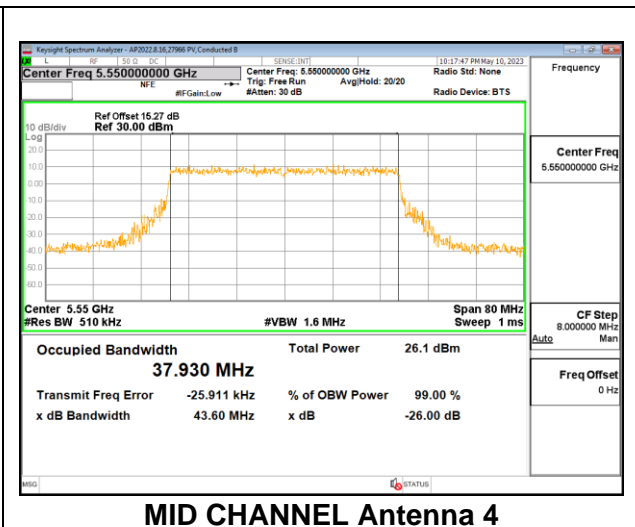

2TX Antenna 6 + Antenna 4 CDD OFDMA MODE: 484-Tones, RU Index 65

Channel	Frequency (MHz)	99% Bandwidth Antenna 6 (MHz)	99% Bandwidth Antenna 4 (MHz)
Low	5510	37.981	37.941
Mid	5550	37.977	37.930
High	5670	37.988	37.882
142	5710	38.013	37.968

MID CHANNEL