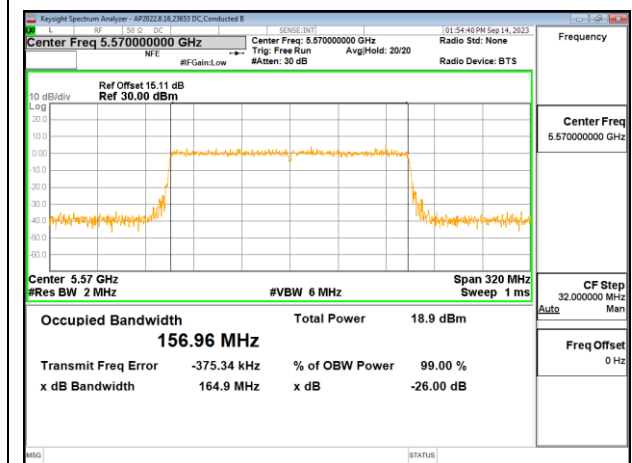

MID CHANNEL Antenna 9