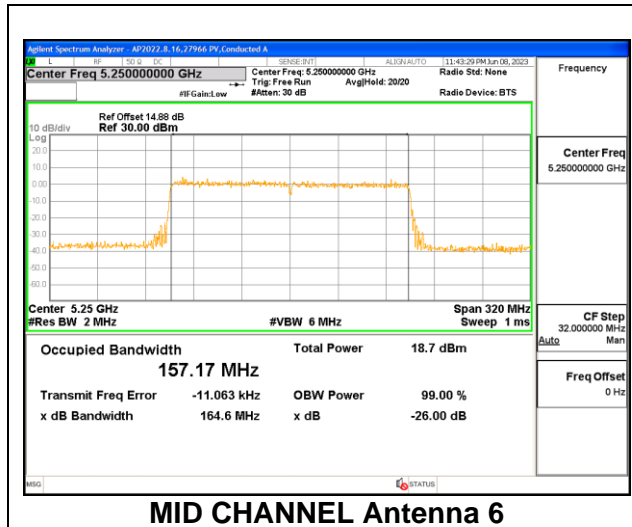

2TX Antenna 6 + Antenna 4 CDD OFDMA MODE: 2x 996-Tones, Index S68

Channel	Frequency (MHz)	99% Bandwidth Antenna 6 (MHz)	99% Bandwidth Antenna 4 (MHz)
Mid	5250	157.17	156.72

MID CHANNEL

4TX Antenna 6 + Antenna 4 + Antenna 9 + Antenna 1 CDD OFDMA MODE: 2x 996-Tones, Index S68