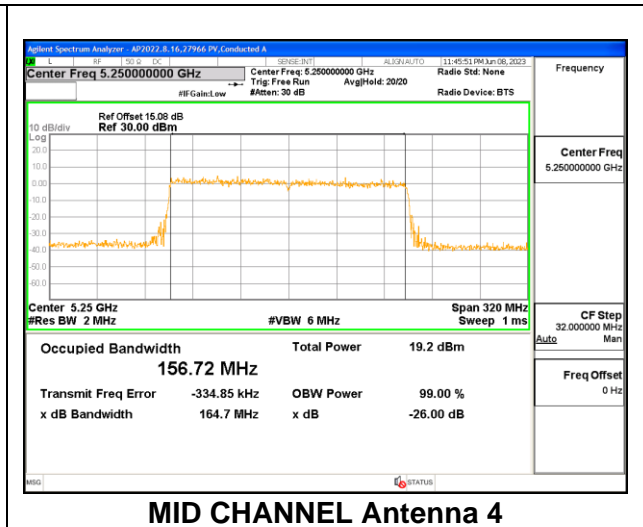

2TX Antenna 6 + Antenna 4 CDD OFDMA MODE: 2x 996-Tones, Index S68

Channel	Frequency (MHz)	99% Bandwidth Antenna 6 (MHz)	99% Bandwidth Antenna 4 (MHz)
Mid	5250	157.17	156.72

MID CHANNEL

4TX Antenna 6 + Antenna 4 + Antenna 9 + Antenna 1 CDD OFDMA MODE: 2x 996-Tones, Index S68