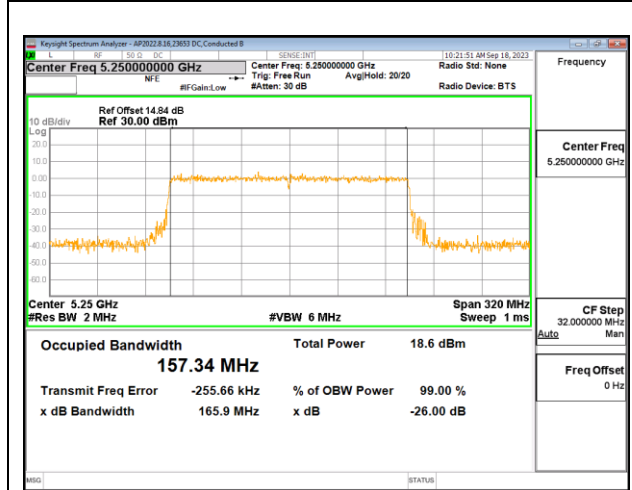

MID CHANNEL Antenna 9