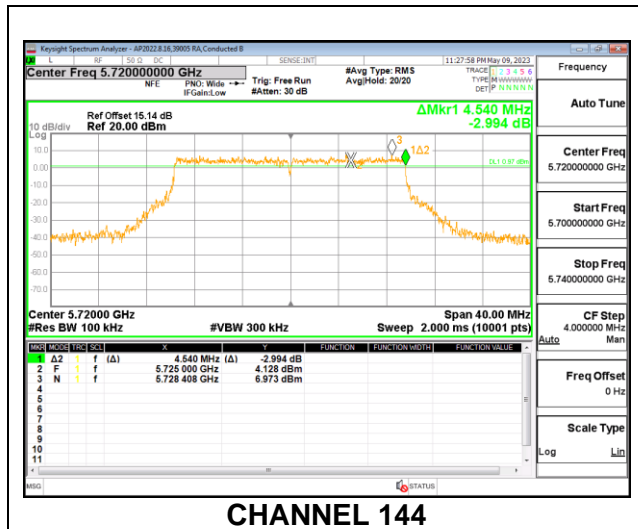

RSS-247 6.2.4.1

The minimum 6 dB bandwidth shall be at least 500 kHz.

RESULTS

9.4.1. 802.11ax HE20 MODE IN THE 5.6GHz BAND

1TX Antenna 6 OFDMA MODE: 242-Tones, RU Index 61

Channel	Frequency (MHz)	6 dB Bandwidth (MHz)	Minimum Limit (MHz)
144	5720	4.540	0.5