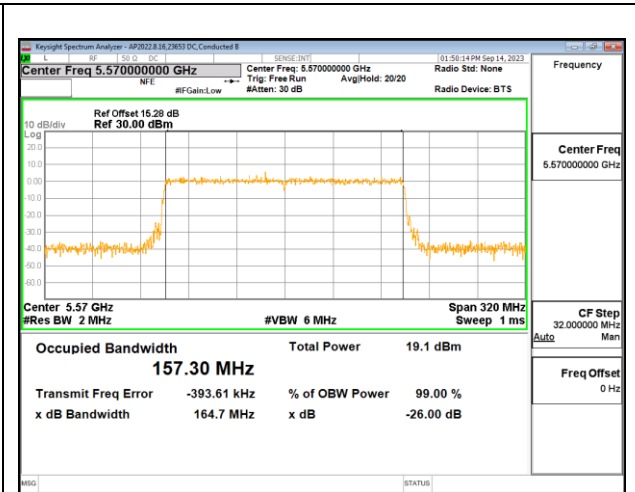

MID CHANNEL Antenna 4