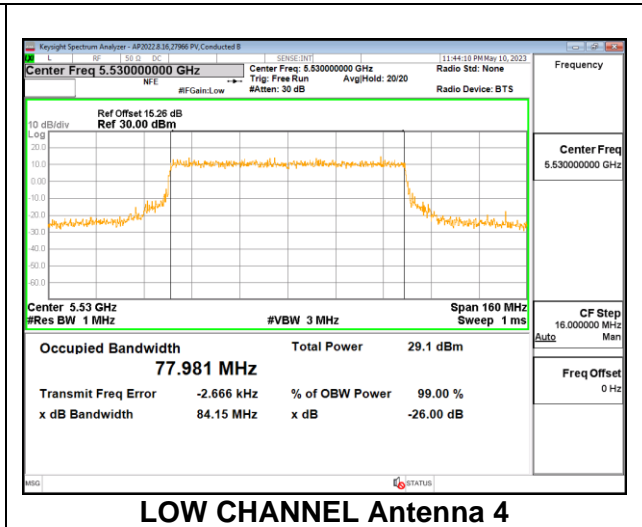

2TX Antenna 6 + Antenna 4 CDD OFDMA MODE: 996-Tones, RU Index 67

Channel	Frequency (MHz)	99% Bandwidth Antenna 6 (MHz)	99% Bandwidth Antenna 4 (MHz)
Low	5530	77.628	77.981
High	5610	77.625	77.654
138	5690	78.140	77.838

LOW CHANNEL