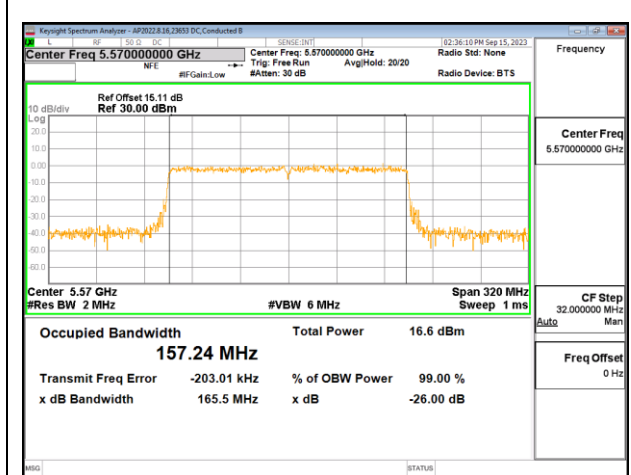

MID CHANNEL Antenna 4

MID CHANNEL Antenna 9

MID CHANNEL Antenna 1

9.3.16. 802.11be EHT160 MODE IN THE 5.6GHz BAND

1TX Antenna 6 OFDMA MODE: 2x 996-Tones, Index S68

Channel	Frequency (MHz)	99% Bandwidth (MHz)
Mid	5570	157.07