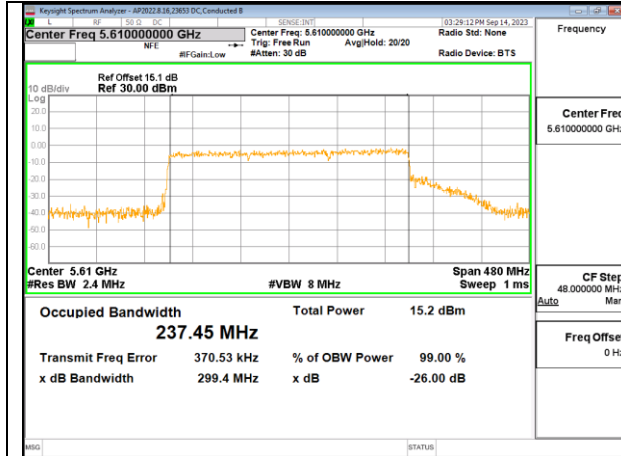

4TX Antenna 6 + Antenna 4 + Antenna 9 + Antenna 1 CDD OFDMA MODE: 3x 996-Tones

Channel	Frequency (MHz)	99% Bandwidth Antenna 6 (MHz)	99% Bandwidth Antenna 4 (MHz)	99% Bandwidth Antenna 9 (MHz)	99% Bandwidth Antenna 1 (MHz)
122	5610	237.45	237.32	237.34	237.20

STRADDLE CHANNEL

CHANNEL 122 Antenna 6