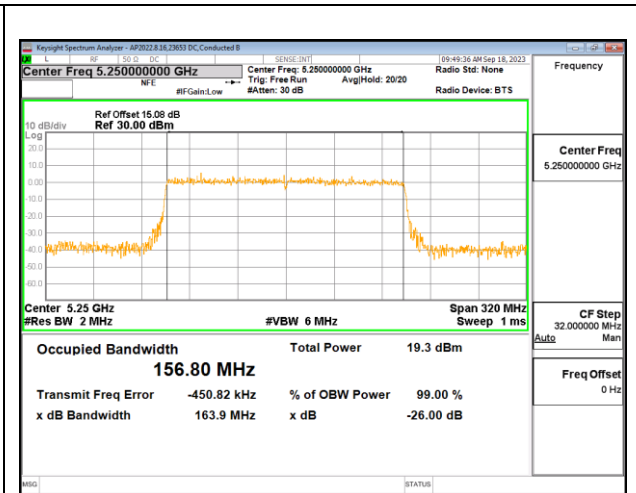

MID CHANNEL Antenna 4