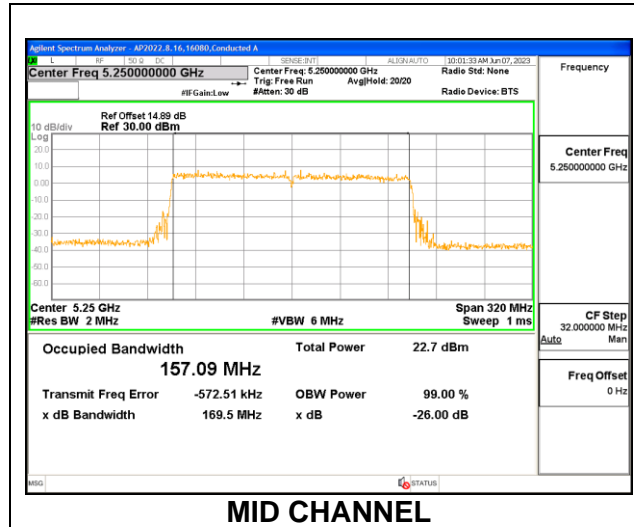

9.3.8. 802.11be EHT160 MODE IN THE 5.3GHz BAND

1TX Antenna 6 OFDMA MODE: 2x 996-Tones, Index S68

Channel	Frequency (MHz)	99% Bandwidth (MHz)
Mid	5250	157.09

MID CHANNEL

MID CHANNEL