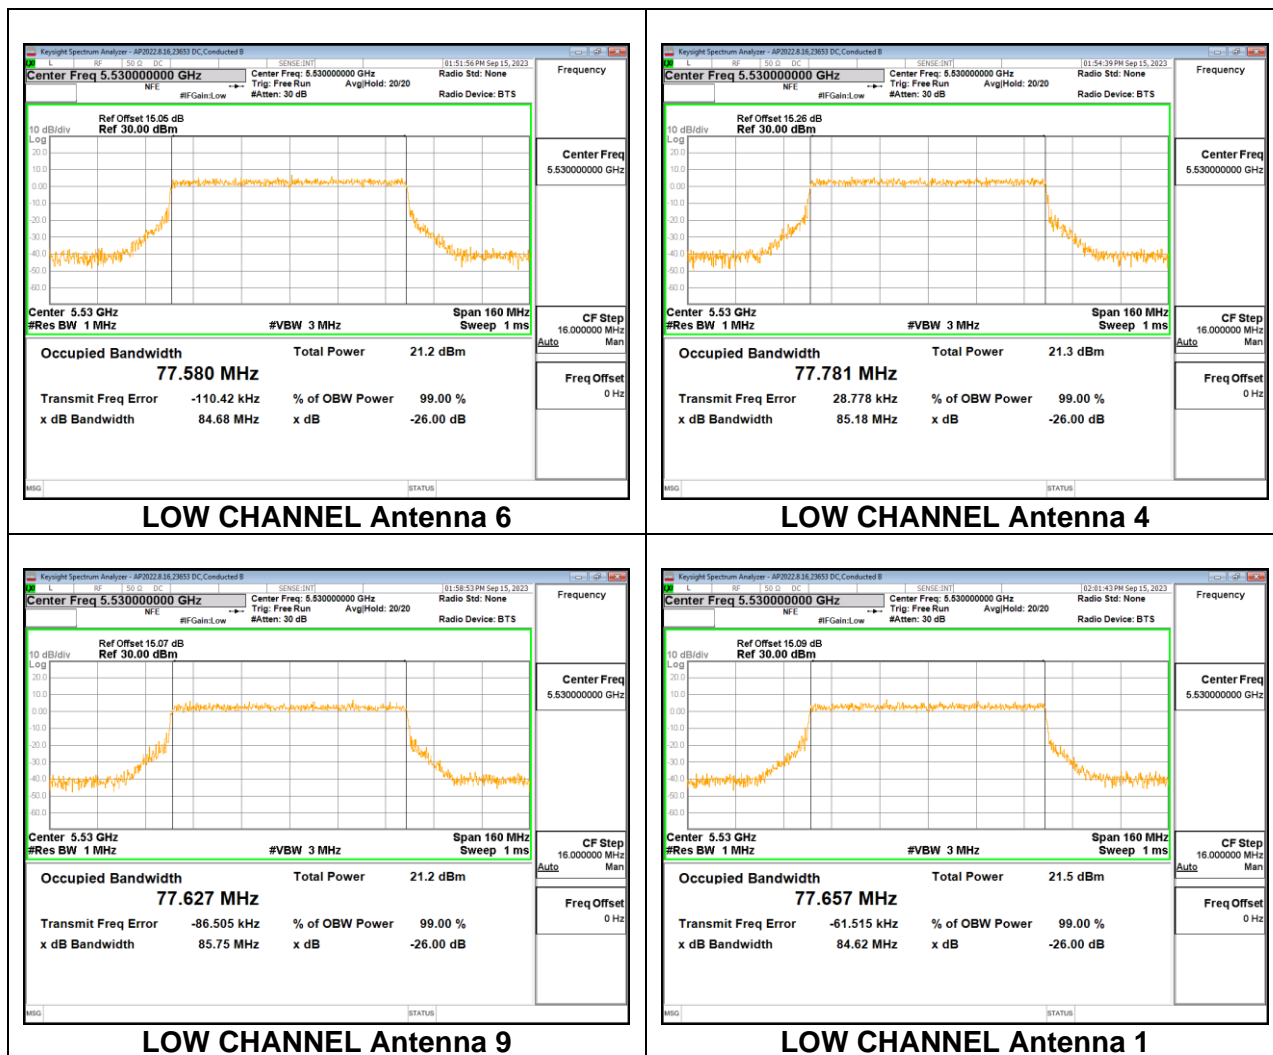

4TX Antenna 6 + Antenna 4 + Antenna 9 + Antenna 1 CDD OFDMA MODE: 996-Tones, RU Index 67

Channel	Frequency (MHz)	99% Bandwidth Antenna 6 (MHz)	99% Bandwidth Antenna 4 (MHz)	99% Bandwidth Antenna 9 (MHz)	99% Bandwidth Antenna 1 (MHz)
Low	5530	77.580	77.781	77.627	77.657
High	5610	77.675	77.706	77.751	77.846
138	5690	77.790	77.867	77.834	77.724

LOW CHANNEL