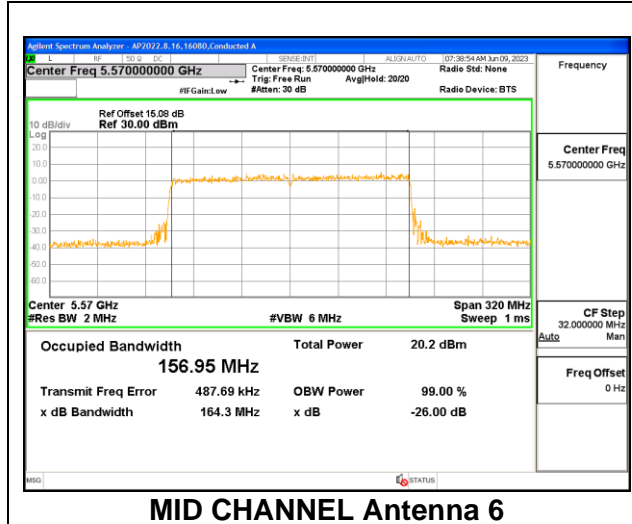

2TX Antenna 6 + Antenna 4 CDD OFDMA MODE: 2x 996-Tones, Index S68

Channel	Frequency (MHz)	99% Bandwidth Antenna 6 (MHz)	99% Bandwidth Antenna 4 (MHz)
Mid	5570	156.95	157.05

MID CHANNEL