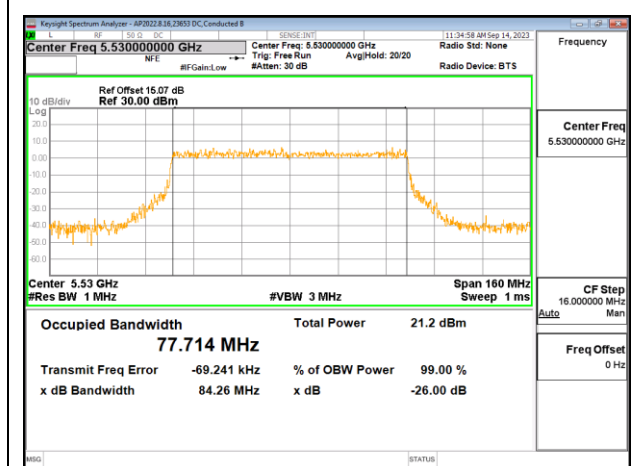

LOW CHANNEL Antenna 9