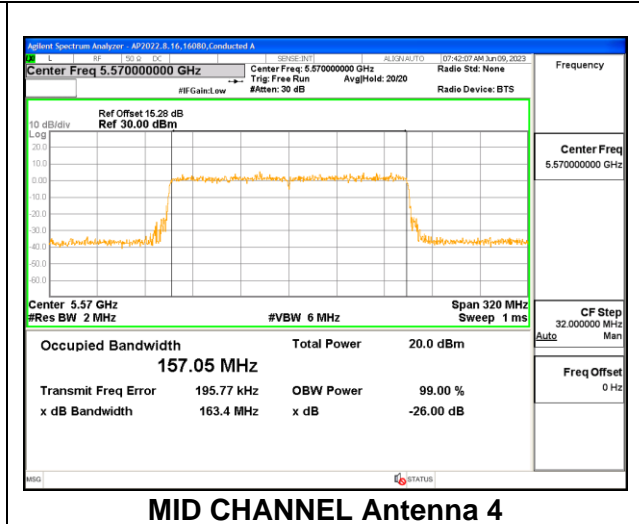

2TX Antenna 6 + Antenna 4 CDD OFDMA MODE: 2x 996-Tones, Index S68

Channel	Frequency (MHz)	99% Bandwidth Antenna 6 (MHz)	99% Bandwidth Antenna 4 (MHz)
Mid	5570	156.95	157.05

MID CHANNEL