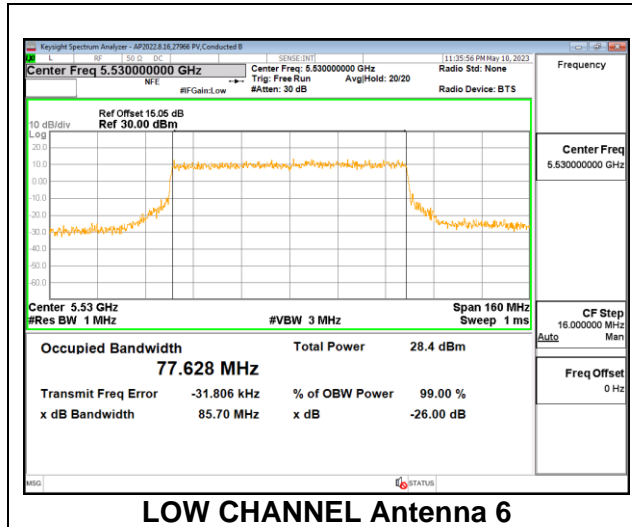

2TX Antenna 6 + Antenna 4 CDD OFDMA MODE: 996-Tones, RU Index 67

Channel	Frequency (MHz)	99% Bandwidth Antenna 6 (MHz)	99% Bandwidth Antenna 4 (MHz)
Low	5530	77.628	77.981
High	5610	77.625	77.654
138	5690	78.140	77.838

LOW CHANNEL