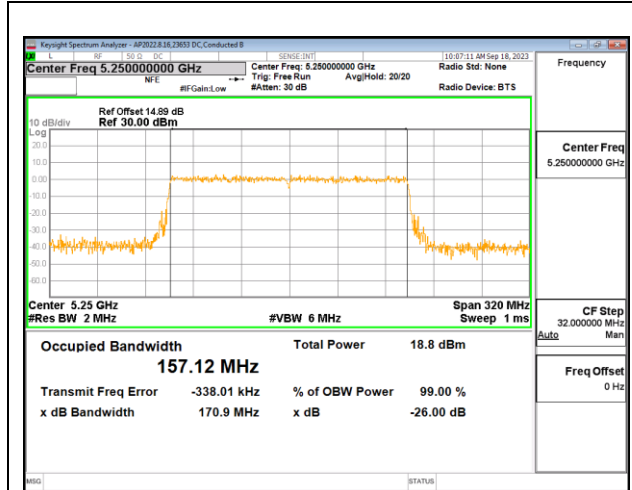

4TX Antenna 6 + Antenna 4 + Antenna 9 + Antenna 1 CDD OFDMA MODE: 2x 996-Tones, Index S68

Channel	Frequency (MHz)	99% Bandwidth Antenna 6 (MHz)	99% Bandwidth Antenna 4 (MHz)	99% Bandwidth Antenna 9 (MHz)	99% Bandwidth Antenna 1 (MHz)
Mid	5250	157.12	157.32	157.34	157.19

MID CHANNEL

MID CHANNEL Antenna 6