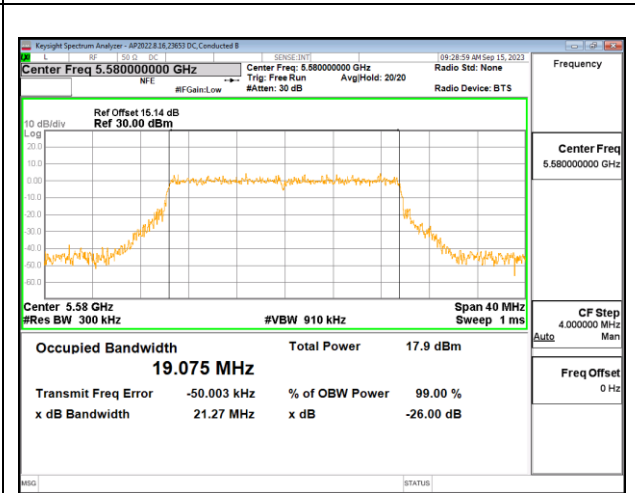

MID CHANNEL

MID CHANNEL Antenna 6

MID CHANNEL Antenna 4

MID CHANNEL Antenna 9

MID CHANNEL Antenna 1

9.3.10. 802.11be EHT20 MODE IN THE 5.6GHz BAND

1TX Antenna 6 OFDMA MODE: 242-Tones, RU Index 61

Channel	Frequency (MHz)	99% Bandwidth (MHz)
Low	5500	19.072
Mid	5580	19.061
High	5700	19.090
144	5720	19.088