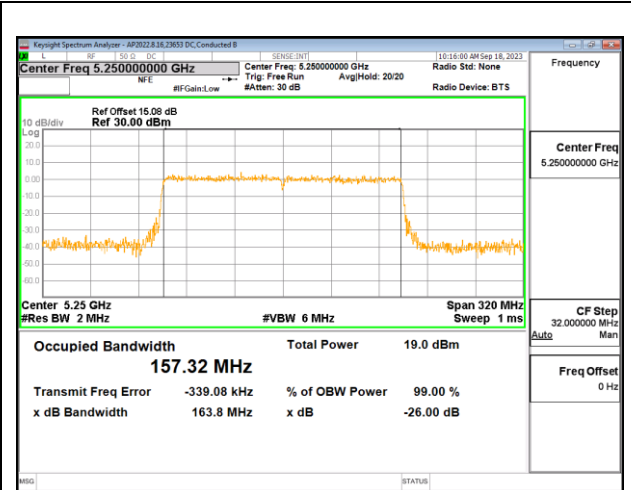

MID CHANNEL Antenna 4