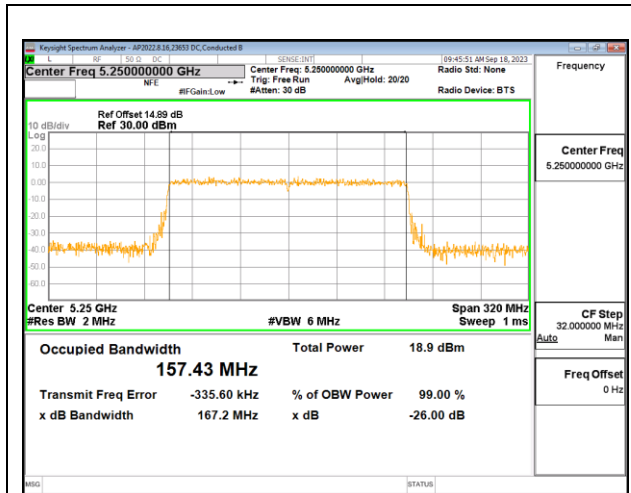

4TX Antenna 6 + Antenna 4 + Antenna 9 + Antenna 1 CDD OFDMA MODE: 2x 996-Tones, Index S68

Channel	Frequency (MHz)	99% Bandwidth Antenna 6 (MHz)	99% Bandwidth Antenna 4 (MHz)	99% Bandwidth Antenna 9 (MHz)	99% Bandwidth Antenna 1 (MHz)
Mid	5250	157.43	156.80	157.29	156.94

MID CHANNEL

MID CHANNEL Antenna 6