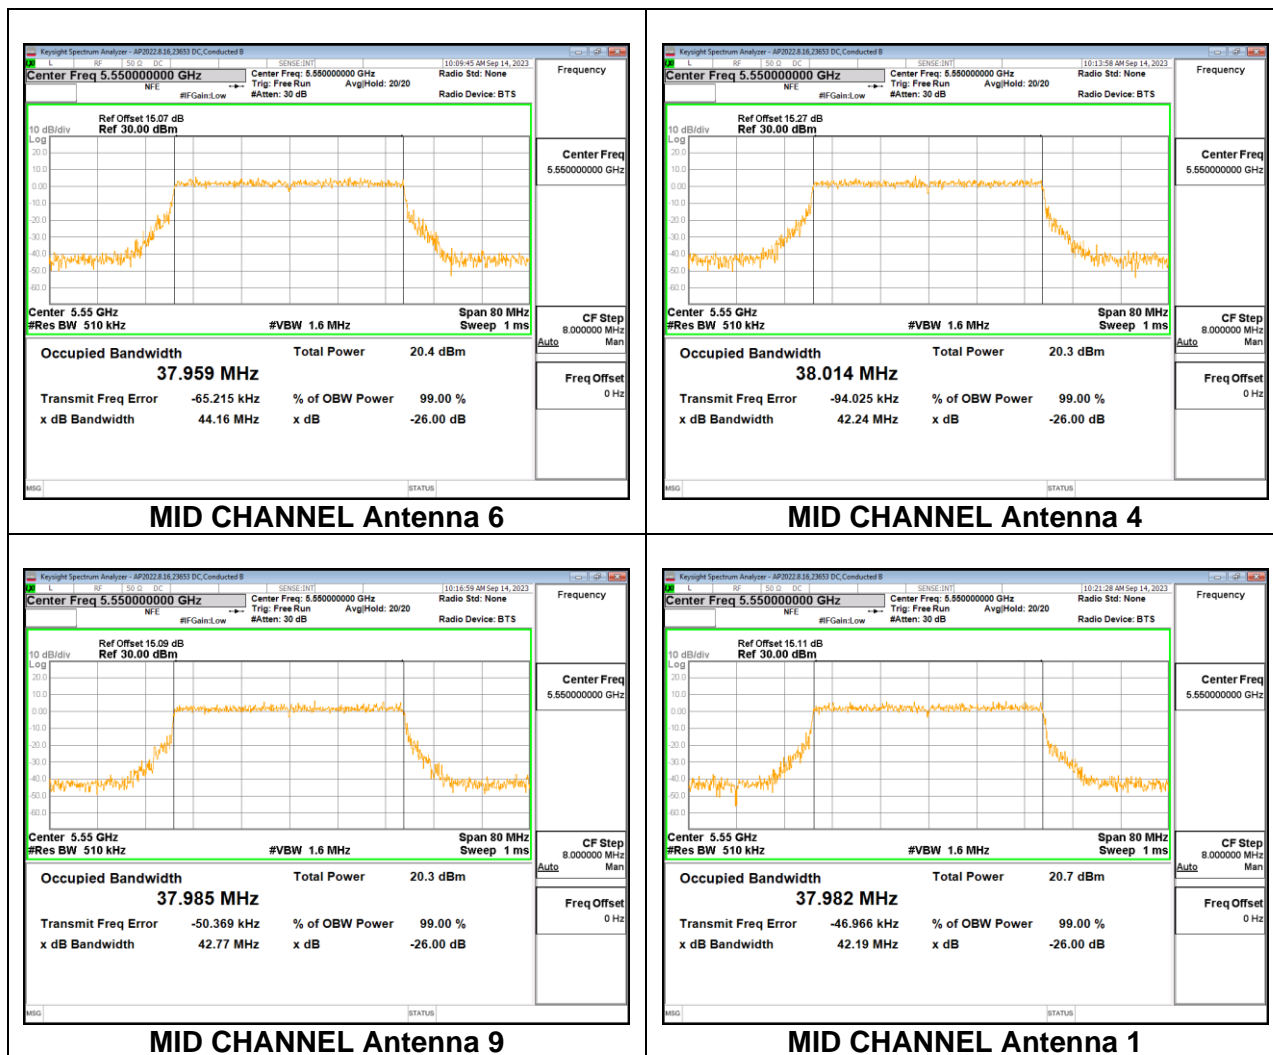

4TX Antenna 6 + Antenna 4 + Antenna 9 + Antenna 1 CDD OFDMA MODE: 484-Tones, RU Index 65

Channel	Frequency (MHz)	99% Bandwidth Antenna 6 (MHz)	99% Bandwidth Antenna 4 (MHz)	99% Bandwidth Antenna 9 (MHz)	99% Bandwidth Antenna 1 (MHz)
Low	5510	38.081	38.095	38.028	37.960
Mid	5550	37.959	38.014	37.985	37.982
High	5670	37.952	38.008	38.006	37.937
142	5710	37.986	37.988	37.875	38.023

MID CHANNEL