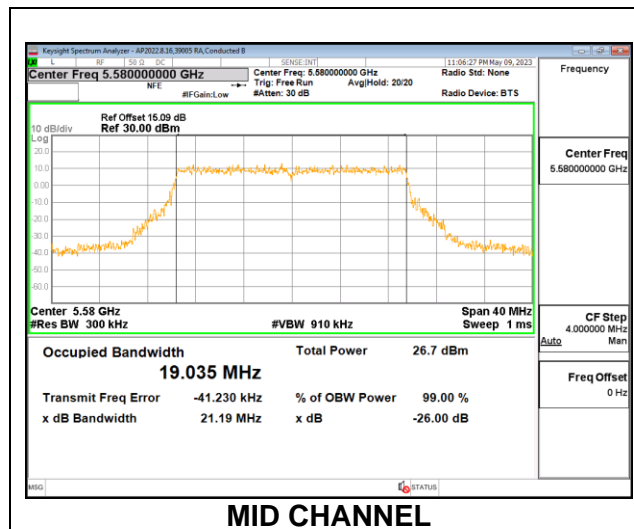

MID CHANNEL

MID CHANNEL Antenna 6

MID CHANNEL Antenna 4

MID CHANNEL Antenna 9

MID CHANNEL Antenna 1

9.3.9. 802.11ax HE20 MODE IN THE 5.6GHz BAND

1TX Antenna 6 OFDMA MODE: 242-Tones, RU Index 61

Channel	Frequency (MHz)	99% Bandwidth (MHz)
Low	5500	19.048
Mid	5580	19.035
High	5700	19.068
144	5720	19.052