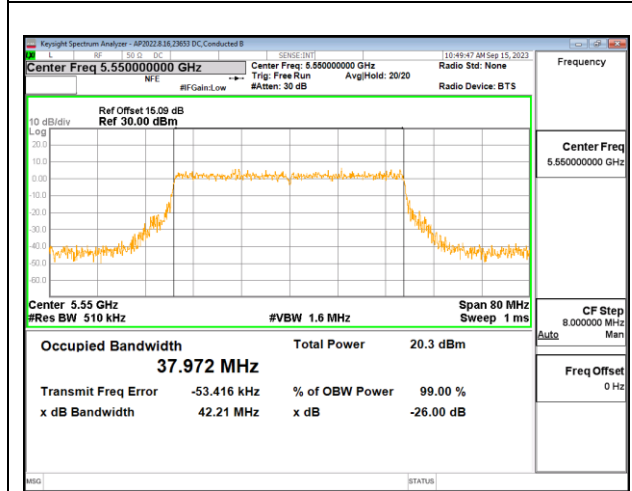

MID CHANNEL Antenna 9