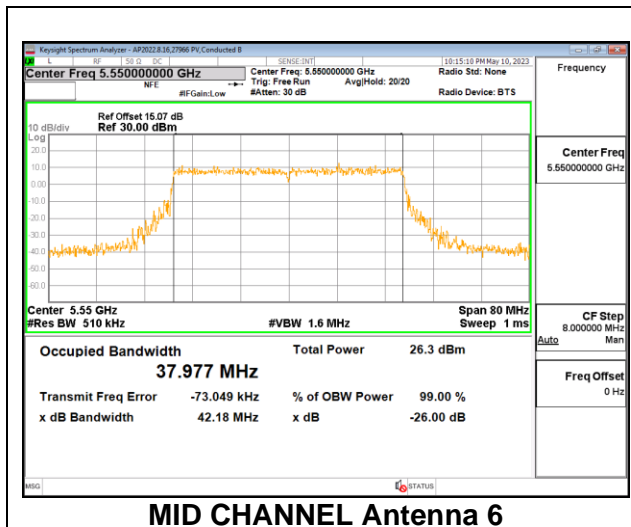

2TX Antenna 6 + Antenna 4 CDD OFDMA MODE: 484-Tones, RU Index 65

Channel	Frequency (MHz)	99% Bandwidth Antenna 6 (MHz)	99% Bandwidth Antenna 4 (MHz)
Low	5510	37.981	37.941
Mid	5550	37.977	37.930
High	5670	37.988	37.882
142	5710	38.013	37.968

MID CHANNEL