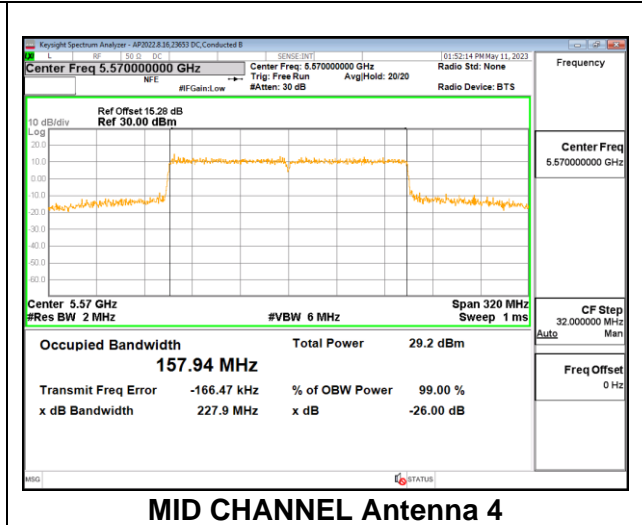

2TX Antenna 6 + Antenna 4 CDD OFDMA MODE: 2x 996-Tones, Index S68

Channel	Frequency (MHz)	99% Bandwidth Antenna 6 (MHz)	99% Bandwidth Antenna 4 (MHz)
Mid	5570	158.34	157.94

MID CHANNEL