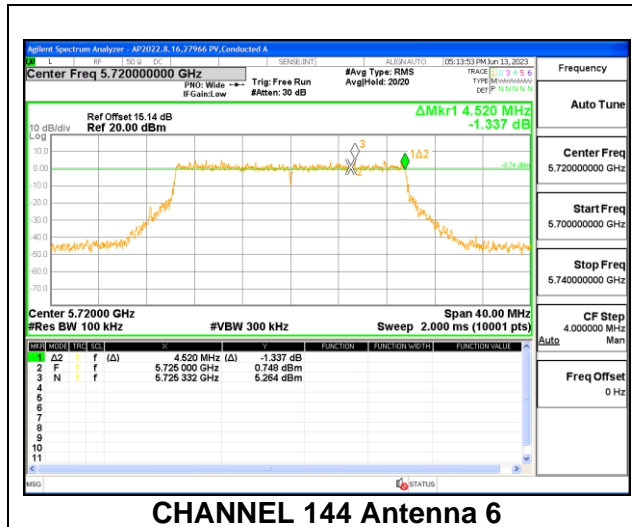

2TX Antenna 6 + Antenna 4 CDD OFDMA MODE: 242-Tones, RU Index 61

Channel	Frequency (MHz)	6 dB BW Antenna 6 (MHz)	6 dB BW Antenna 4 (MHz)	Minimum Limit (MHz)
144	5720	4.520	4.524	0.5

CHANNEL144

CHANNEL 144 Antenna 6