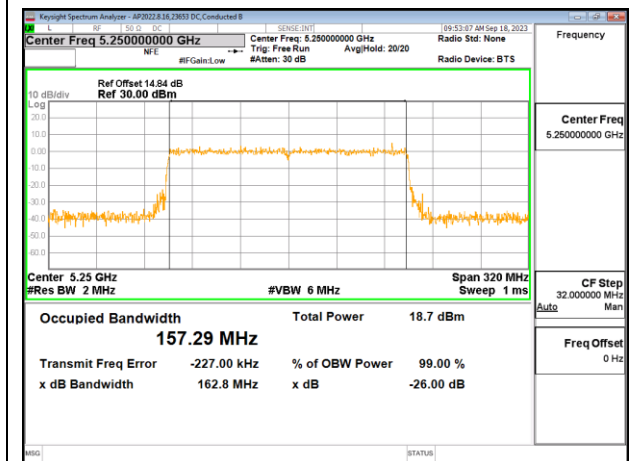

MID CHANNEL Antenna 9