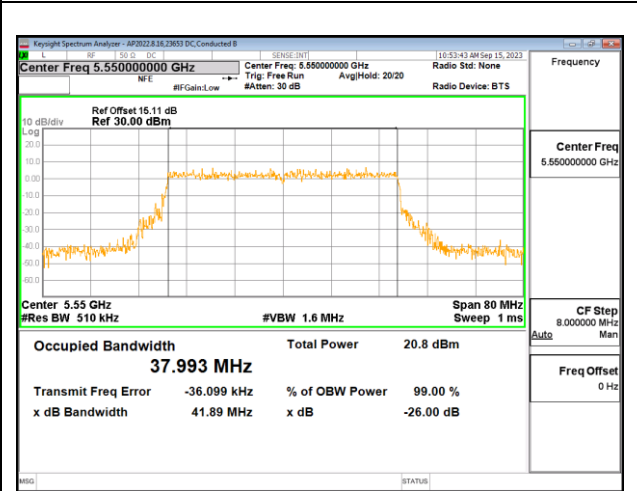

MID CHANNEL

MID CHANNEL Antenna 6

MID CHANNEL Antenna 4

MID CHANNEL Antenna 9

MID CHANNEL Antenna 1

9.3.12. 802.11be EHT40 MODE IN THE 5.6GHz BAND

1TX Antenna 6 OFDMA MODE: 484-Tones, RU Index 65

Channel	Frequency (MHz)	99% Bandwidth (MHz)
Low	5510	37.917
Mid	5550	37.989
High	5670	38.008
142	5710	38.010