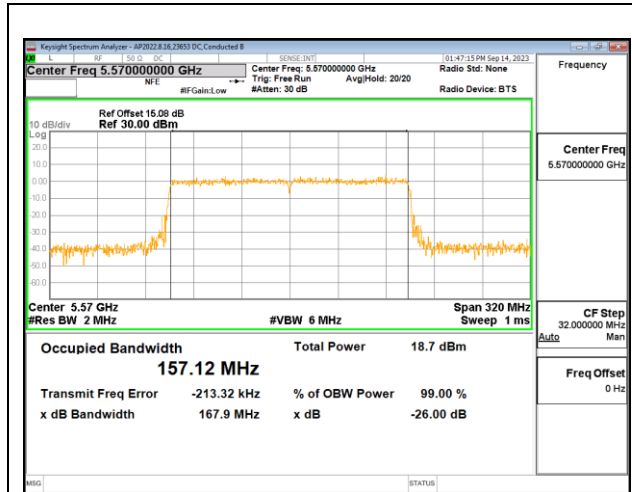

4TX Antenna 6 + Antenna 4 + Antenna 9 + Antenna 1 CDD OFDMA MODE: 2x 996-Tones, Index S68

Channel	Frequency (MHz)	99% Bandwidth Antenna 6 (MHz)	99% Bandwidth Antenna 4 (MHz)	99% Bandwidth Antenna 9 (MHz)	99% Bandwidth Antenna 1 (MHz)
Mid	5570	157.12	157.30	156.96	157.09

MID CHANNEL

MID CHANNEL Antenna 6