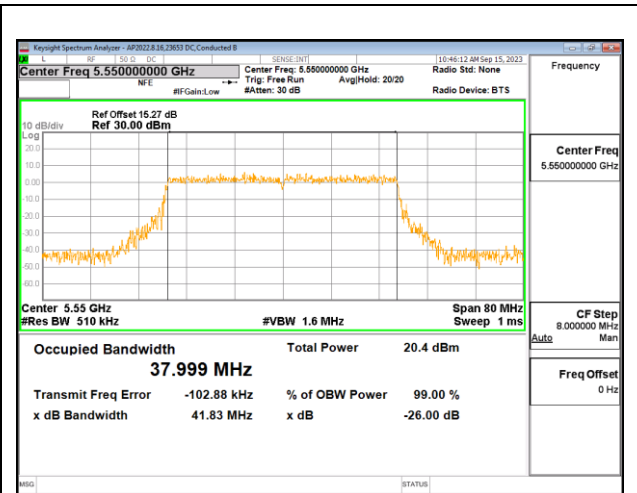

MID CHANNEL Antenna 4