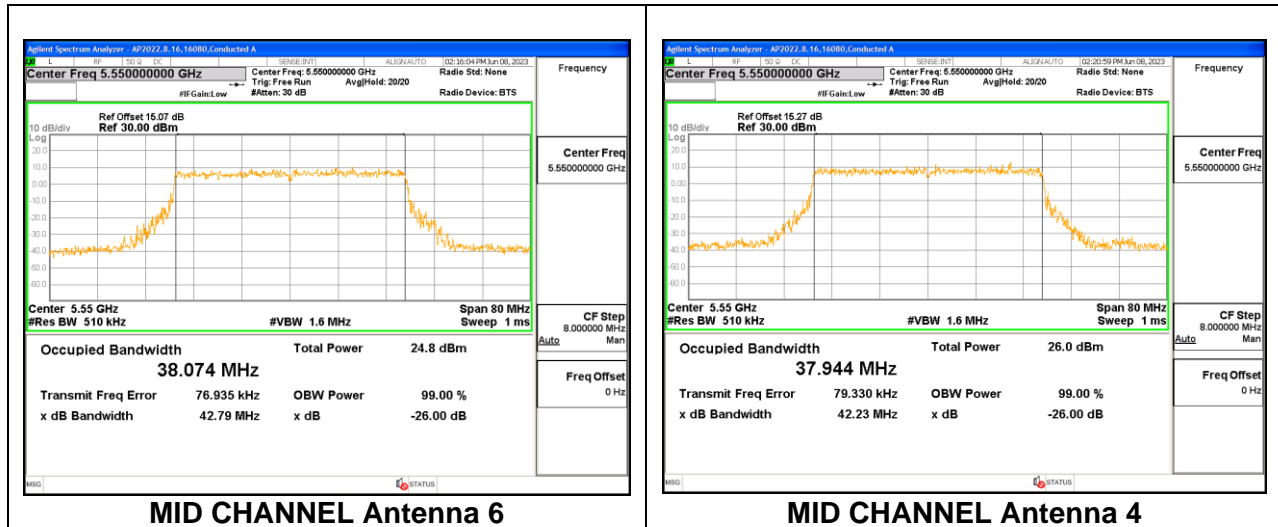

2TX Antenna 6 + Antenna 4 CDD OFDMA MODE: 484-Tones, RU Index 65

Channel	Frequency (MHz)	99% Bandwidth Antenna 6 (MHz)	99% Bandwidth Antenna 4 (MHz)
Low	5510	38.027	38.007
Mid	5550	38.074	37.944
High	5670	37.899	37.902
142	5710	38.047	37.952

MID CHANNEL