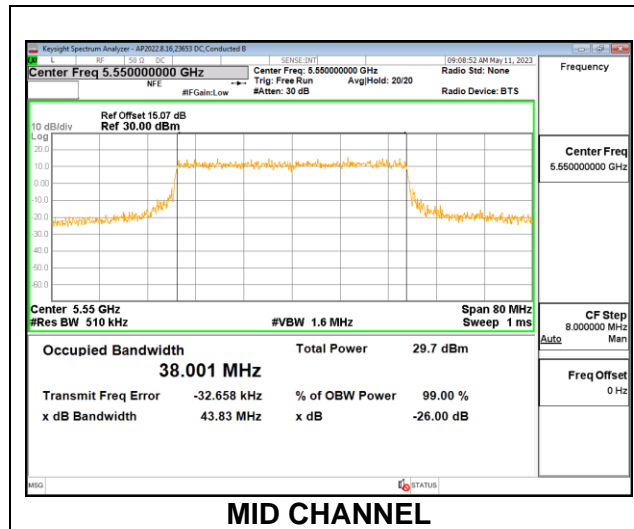

MID CHANNEL

MID CHANNEL Antenna 6

MID CHANNEL Antenna 4

MID CHANNEL Antenna 9

MID CHANNEL Antenna 1

9.3.11. 802.11ax HE40 MODE IN THE 5.6GHz BAND

1TX Antenna 6 OFDMA MODE: 484-Tones, RU Index 65

Channel	Frequency (MHz)	99% Bandwidth (MHz)
Low	5510	38.092
Mid	5550	38.001
High	5670	38.065
142	5710	37.990