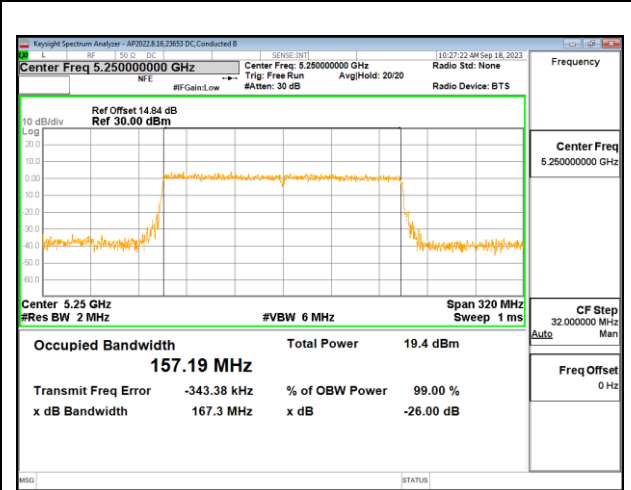

MID CHANNEL Antenna 1