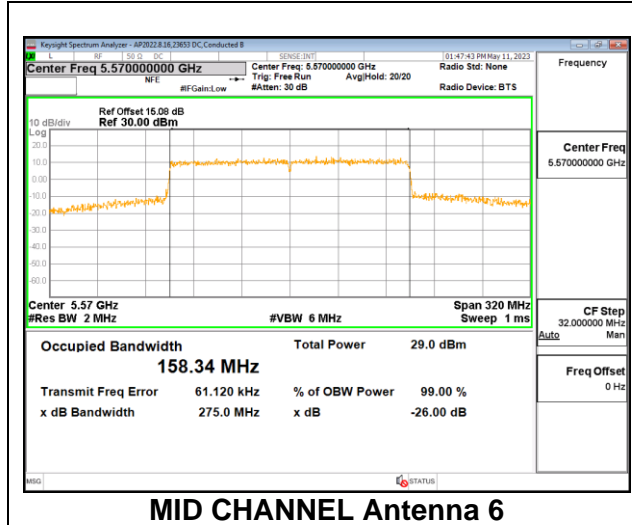

2TX Antenna 6 + Antenna 4 CDD OFDMA MODE: 2x 996-Tones, Index S68

Channel	Frequency (MHz)	99% Bandwidth Antenna 6 (MHz)	99% Bandwidth Antenna 4 (MHz)
Mid	5570	158.34	157.94

MID CHANNEL