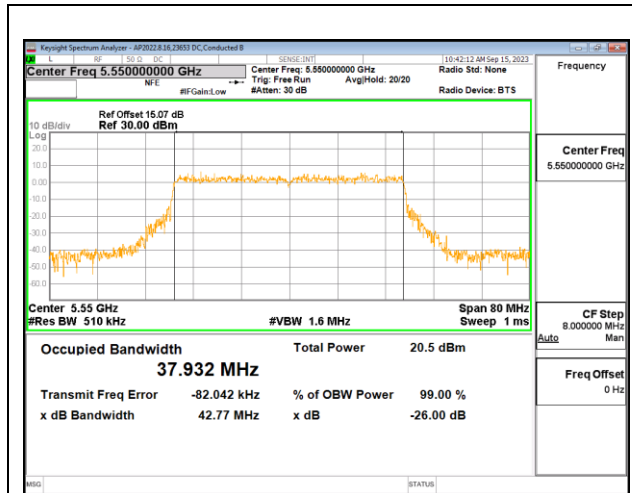

4TX Antenna 6 + Antenna 4 + Antenna 9 + Antenna 1 CDD OFDMA MODE: 484-Tones, RU Index 65

Channel	Frequency (MHz)	99% Bandwidth Antenna 6 (MHz)	99% Bandwidth Antenna 4 (MHz)	99% Bandwidth Antenna 9 (MHz)	99% Bandwidth Antenna 1 (MHz)
Low	5510	37.971	37.994	37.980	37.996
Mid	5550	37.932	37.999	37.972	37.993
High	5670	38.014	38.046	37.912	37.992
142	5710	38.042	38.018	38.050	37.987

MID CHANNEL

MID CHANNEL Antenna 6