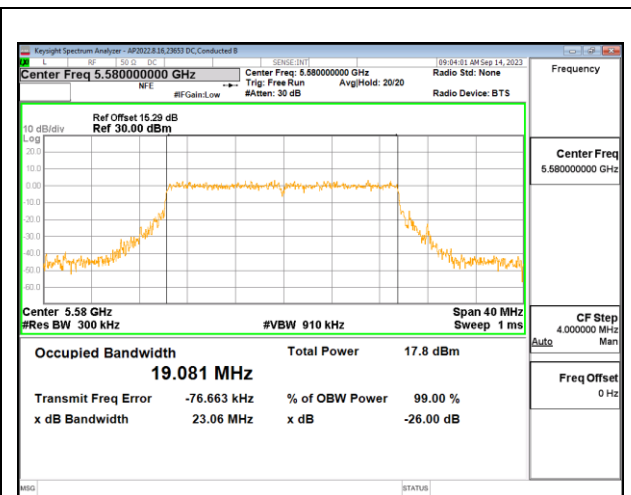

MID CHANNEL Antenna 4