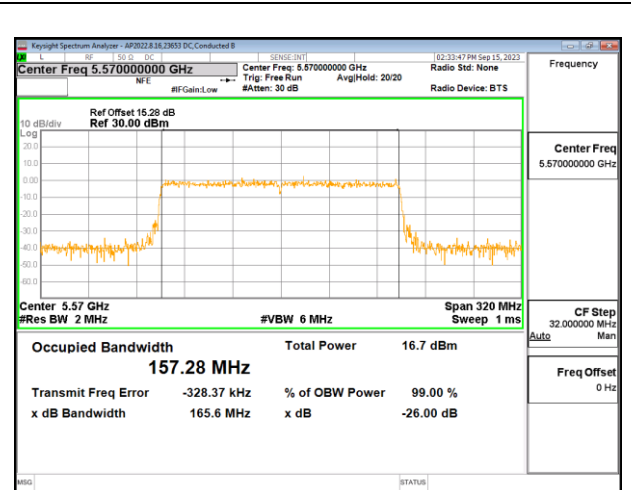

MID CHANNEL Antenna 4