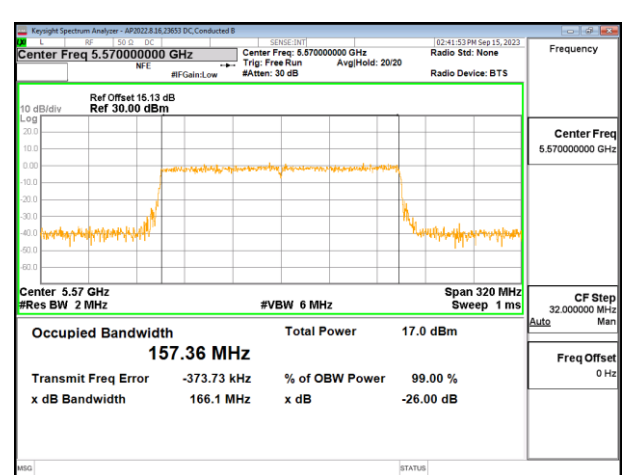

MID CHANNEL Antenna 4

MID CHANNEL Antenna 9

MID CHANNEL Antenna 1

9.3.16. 802.11be EHT160 MODE IN THE 5.6GHz BAND

1TX Antenna 6 OFDMA MODE: 2x 996-Tones, Index S68

Channel	Frequency (MHz)	99% Bandwidth (MHz)
Mid	5570	157.07