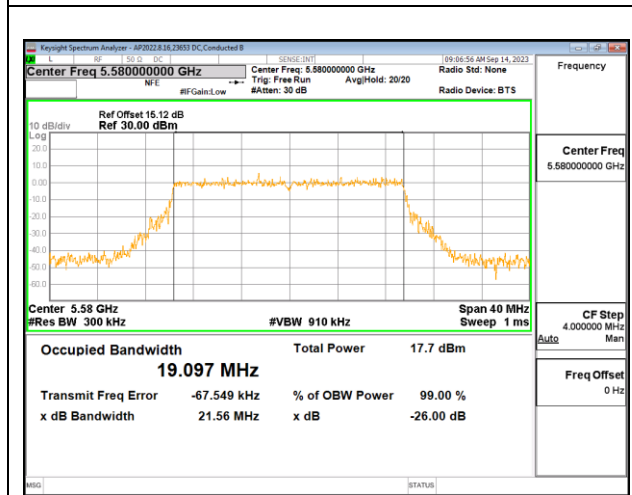

MID CHANNEL Antenna 9