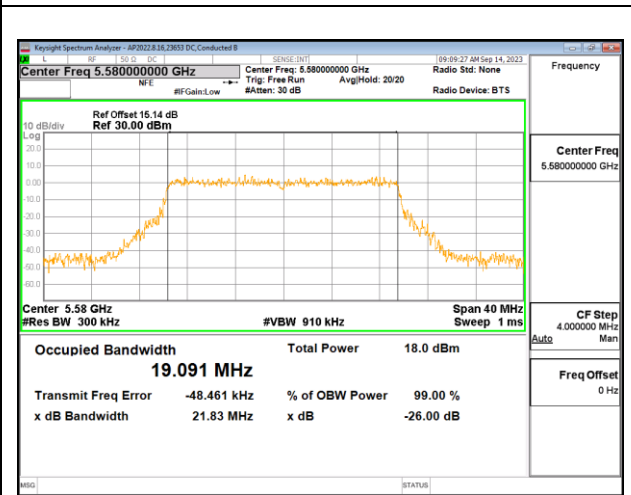

MID CHANNEL

MID CHANNEL Antenna 6

MID CHANNEL Antenna 4

MID CHANNEL Antenna 9

MID CHANNEL Antenna 1

9.3.11. 802.11ax HE40 MODE IN THE 5.6GHz BAND

1TX Antenna 6 OFDMA MODE: 484-Tones, RU Index 65

Channel	Frequency (MHz)	99% Bandwidth (MHz)
Low	5510	38.092
Mid	5550	38.001
High	5670	38.065
142	5710	37.990