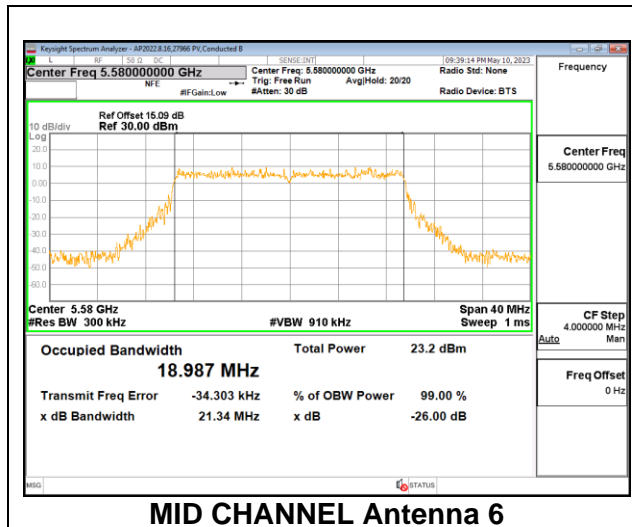

2TX Antenna 6 + Antenna 4 CDD OFDMA MODE: 242-Tones, RU Index 61

Channel	Frequency (MHz)	99% Bandwidth Antenna 6 (MHz)	99% Bandwidth Antenna 4 (MHz)
Low	5500	19.087	19.124
Mid	5580	18.987	19.015
High	5700	19.082	19.093
144	5720	19.010	19.087

MID CHANNEL