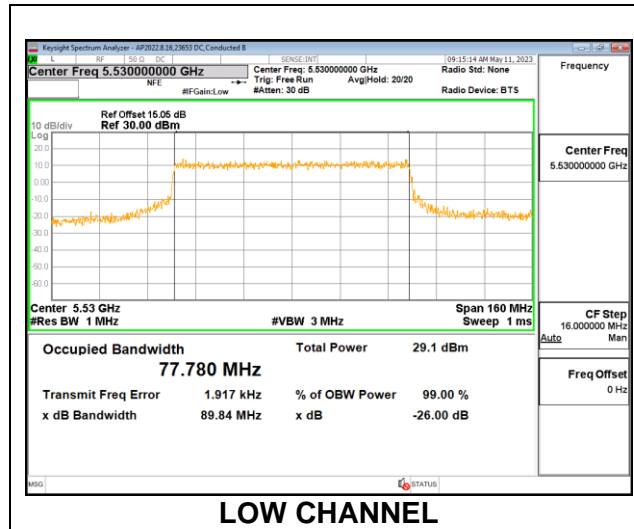

9.3.13. 802.11ax HE80 MODE IN THE 5.6GHz BAND

1TX Antenna 6 OFDMA MODE: 996-Tones, RU Index 67

Channel	Frequency (MHz)	99% Bandwidth (MHz)
Low	5530	77.780
High	5610	77.785
138	5690	78.217