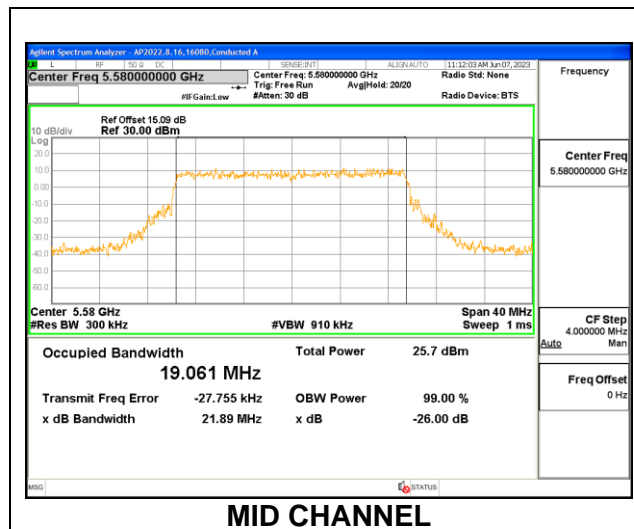

MID CHANNEL

MID CHANNEL Antenna 6

MID CHANNEL Antenna 4

MID CHANNEL Antenna 9

MID CHANNEL Antenna 1

9.3.10. 802.11be EHT20 MODE IN THE 5.6GHz BAND

1TX Antenna 6 OFDMA MODE: 242-Tones, RU Index 61

Channel	Frequency (MHz)	99% Bandwidth (MHz)
Low	5500	19.072
Mid	5580	19.061
High	5700	19.090
144	5720	19.088