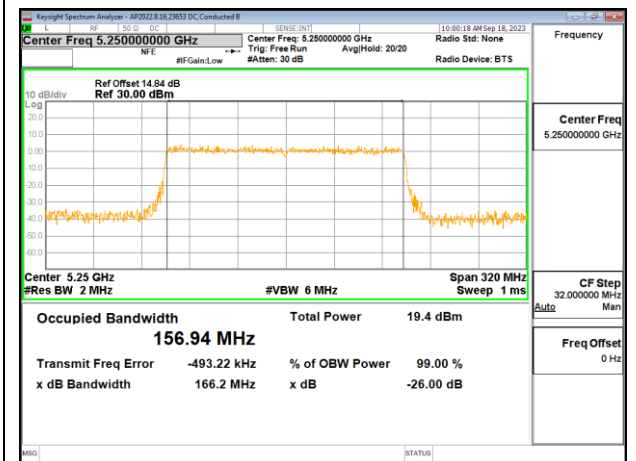

MID CHANNEL

MID CHANNEL Antenna 6

MID CHANNEL Antenna 4

MID CHANNEL Antenna 9

MID CHANNEL Antenna 1

9.3.9. 802.11ax HE20 MODE IN THE 5.6GHz BAND

1TX Antenna 6 OFDMA MODE: 242-Tones, RU Index 61

Channel	Frequency (MHz)	99% Bandwidth (MHz)
Low	5500	19.048
Mid	5580	19.035
High	5700	19.068
144	5720	19.052