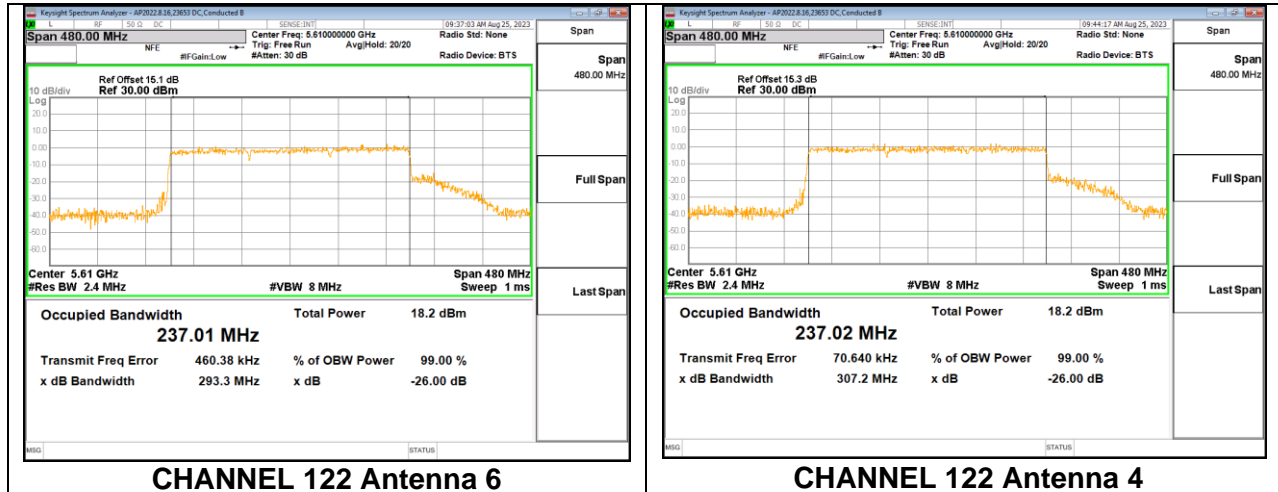

2TX Antenna 6 + Antenna 4 CDD OFDMA MODE: 3x 996-Tones

Channel	Frequency (MHz)	99% Bandwidth Antenna 6 (MHz)	99% Bandwidth Antenna 4 (MHz)
122	5610	237.01	237.02

STRADDLE CHANNEL