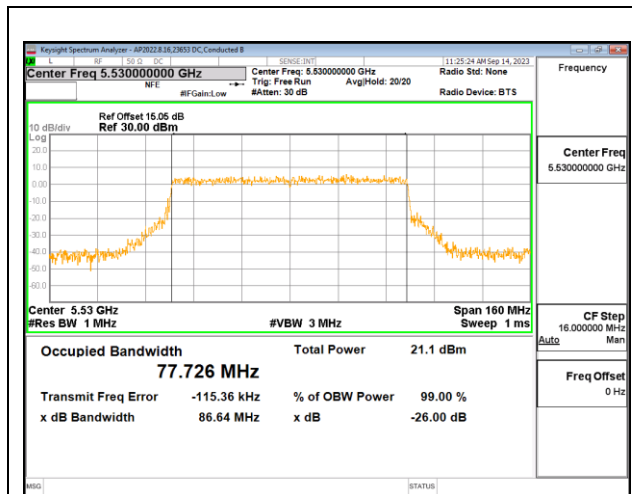

4TX Antenna 6 + Antenna 4 + Antenna 9 + Antenna 1 CDD OFDMA MODE: 996-Tones, RU Index 67

Channel	Frequency (MHz)	99% Bandwidth Antenna 6 (MHz)	99% Bandwidth Antenna 4 (MHz)	99% Bandwidth Antenna 9 (MHz)	99% Bandwidth Antenna 1 (MHz)
Low	5530	77.726	77.722	77.714	77.688
High	5610	77.904	77.816	77.558	77.665
138	5690	77.567	77.761	77.956	77.738

LOW CHANNEL

LOW CHANNEL Antenna 6