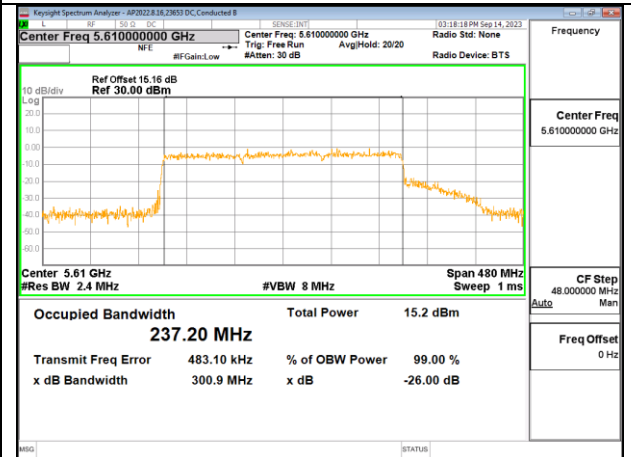

STRADDLE CHANNEL

CHANNEL 122 Antenna 6

CHANNEL 122 Antenna 4

CHANNEL 122 Antenna 9

CHANNEL 122 Antenna 1

9.4. 6 dB BANDWIDTH

LIMITS

FCC §15.407 (e)