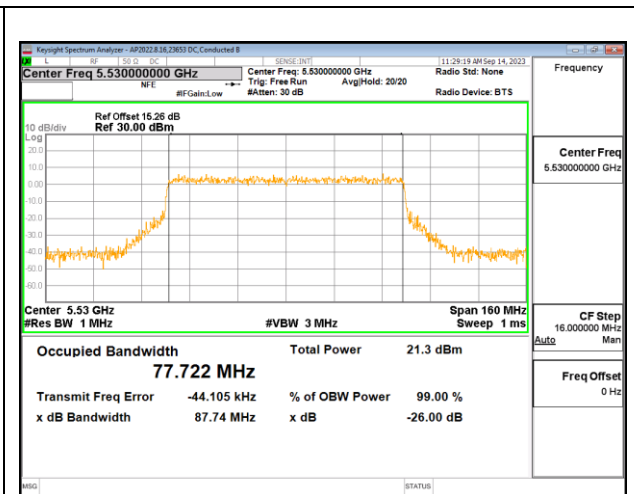

LOW CHANNEL Antenna 4