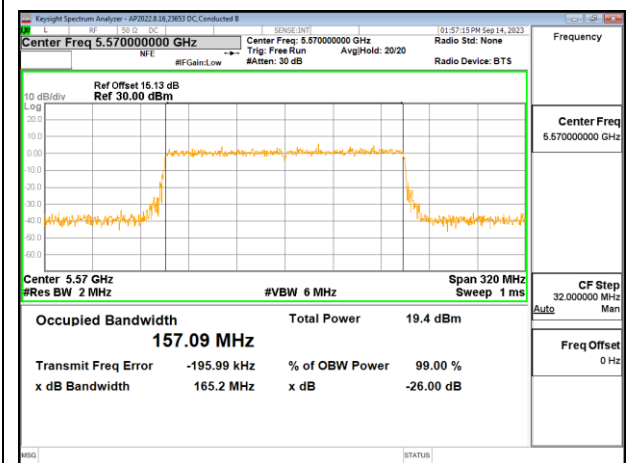

MID CHANNEL Antenna 1