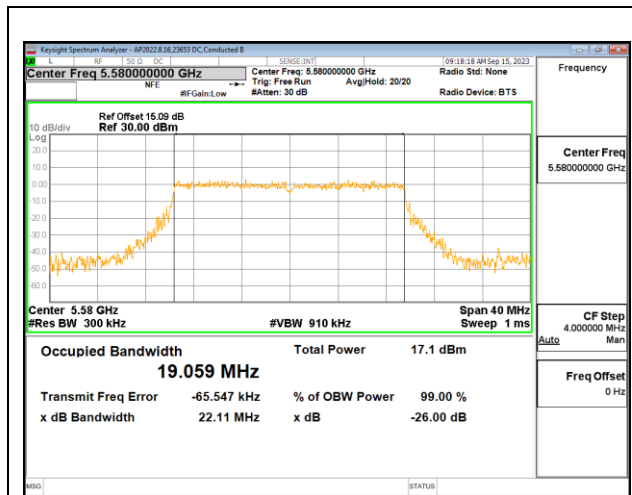

4TX Antenna 6 + Antenna 4 + Antenna 9 + Antenna 1 CDD OFDMA MODE: 242-Tones, RU Index 61

Channel	Frequency (MHz)	99% Bandwidth Antenna 6 (MHz)	99% Bandwidth Antenna 4 (MHz)	99% Bandwidth Antenna 9 (MHz)	99% Bandwidth Antenna 1 (MHz)
Low	5500	19.035	19.062	19.046	19.070
Mid	5580	19.059	19.079	19.024	19.075
High	5700	19.029	19.077	19.144	19.074
144	5720	19.094	19.068	19.032	19.157

MID CHANNEL

MID CHANNEL Antenna 6