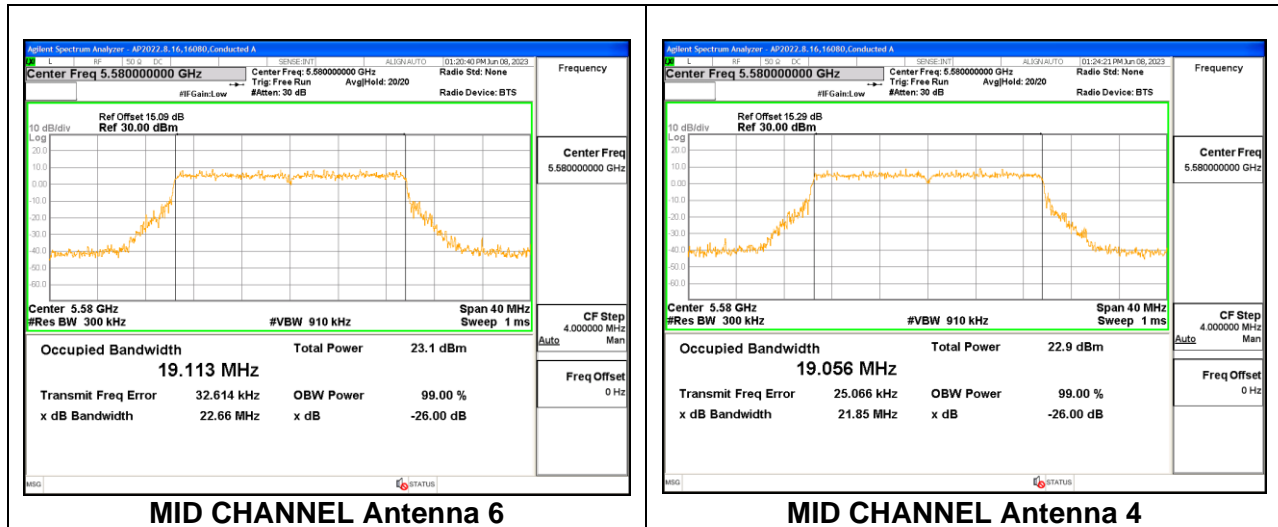

2TX Antenna 6 + Antenna 4 CDD OFDMA MODE: 242-Tones, RU Index 61

Channel	Frequency (MHz)	99% Bandwidth Antenna 6 (MHz)	99% Bandwidth Antenna 4 (MHz)
Low	5500	19.031	19.322
Mid	5580	19.113	19.056
High	5700	19.049	19.121
144	5720	19.113	19.074

MID CHANNEL