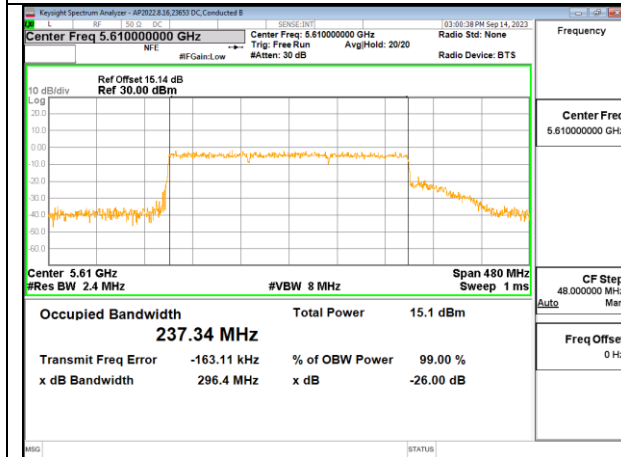

CHANNEL 122 Antenna 9