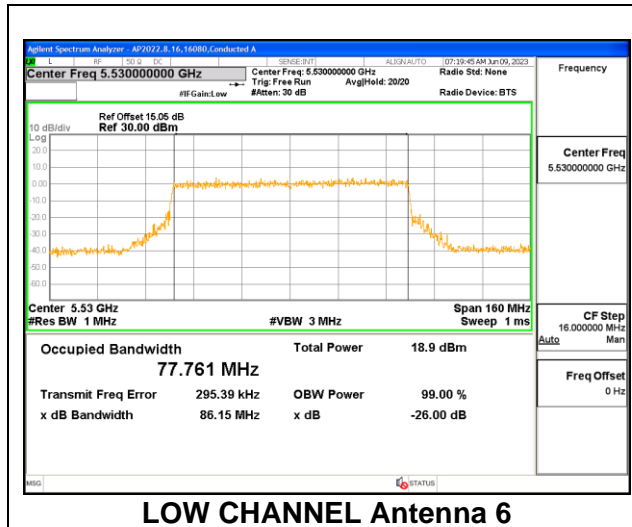

2TX Antenna 6 + Antenna 4 CDD OFDMA MODE: 996-Tones, RU Index 67

To be con't...

Channel	Frequency (MHz)	99% Bandwidth Antenna 6 (MHz)	99% Bandwidth Antenna 4 (MHz)
Low	5530	77.761	77.582
High	5610	77.717	77.719
138	5690	77.702	77.512

LOW CHANNEL