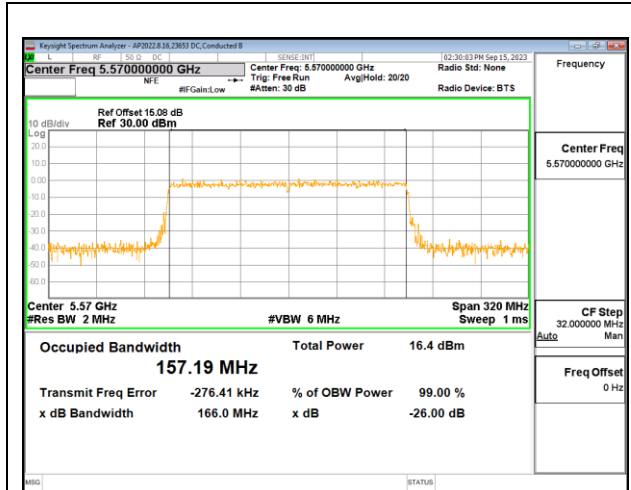

4TX Antenna 6 + Antenna 4 + Antenna 9 + Antenna 1 CDD OFDMA MODE: 2x 996-Tones, Index S68

Channel	Frequency (MHz)	99% Bandwidth Antenna 6 (MHz)	99% Bandwidth Antenna 4 (MHz)	99% Bandwidth Antenna 9 (MHz)	99% Bandwidth Antenna 1 (MHz)
Mid	5570	157.19	157.28	157.24	157.36

MID CHANNEL

MID CHANNEL Antenna 6