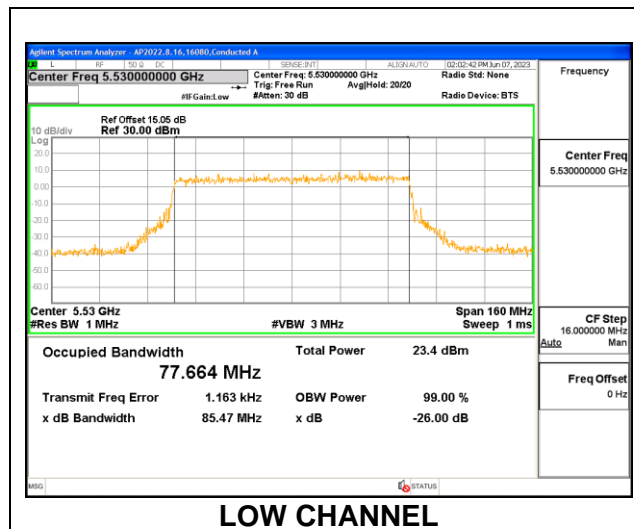

9.3.14. 802.11be EHT80 MODE IN THE 5.6GHz BAND

1TX Antenna 6 OFDMA MODE: 996-Tones, RU Index 67

Channel	Frequency (MHz)	99% Bandwidth (MHz)
Low	5530	77.664
High	5610	77.694
138	5690	77.784