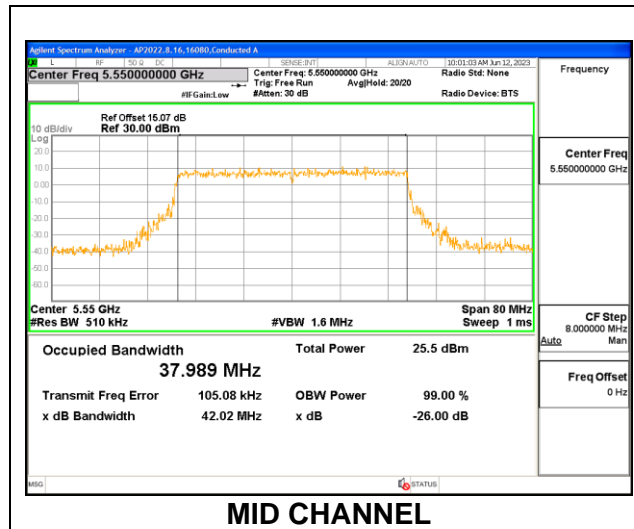

MID CHANNEL

MID CHANNEL Antenna 6

MID CHANNEL Antenna 4

MID CHANNEL Antenna 9

MID CHANNEL Antenna 1

9.3.12. 802.11be EHT40 MODE IN THE 5.6GHz BAND

1TX Antenna 6 OFDMA MODE: 484-Tones, RU Index 65

Channel	Frequency (MHz)	99% Bandwidth (MHz)
Low	5510	37.917
Mid	5550	37.989
High	5670	38.008
142	5710	38.010