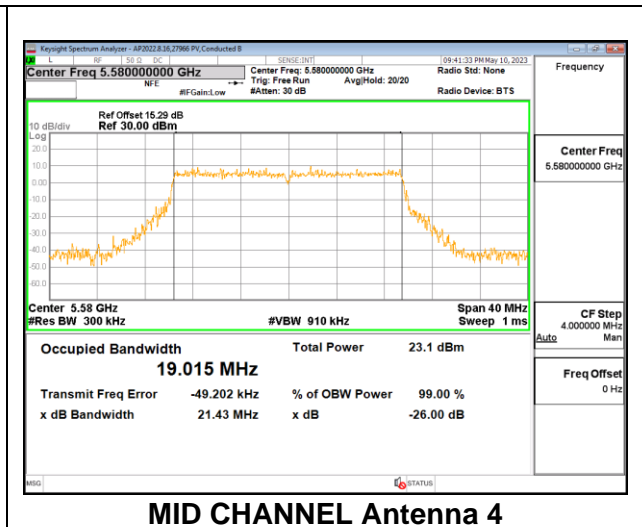

2TX Antenna 6 + Antenna 4 CDD OFDMA MODE: 242-Tones, RU Index 61

Channel	Frequency (MHz)	99% Bandwidth Antenna 6 (MHz)	99% Bandwidth Antenna 4 (MHz)
Low	5500	19.087	19.124
Mid	5580	18.987	19.015
High	5700	19.082	19.093
144	5720	19.010	19.087

MID CHANNEL