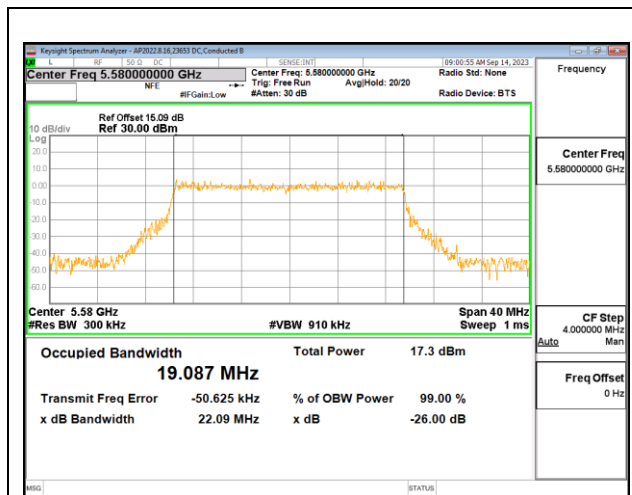

4TX Antenna 6 + Antenna 4 + Antenna 9 + Antenna 1 CDD OFDMA MODE: 242-Tones, RU Index 61

Channel	Frequency (MHz)	99% Bandwidth Antenna 6 (MHz)	99% Bandwidth Antenna 4 (MHz)	99% Bandwidth Antenna 9 (MHz)	99% Bandwidth Antenna 1 (MHz)
Low	5500	19.038	19.146	19.026	19.046
Mid	5580	19.087	19.081	19.097	19.091
High	5700	19.085	19.112	19.079	19.030
144	5720	19.028	19.047	19.033	19.054

MID CHANNEL

MID CHANNEL Antenna 6