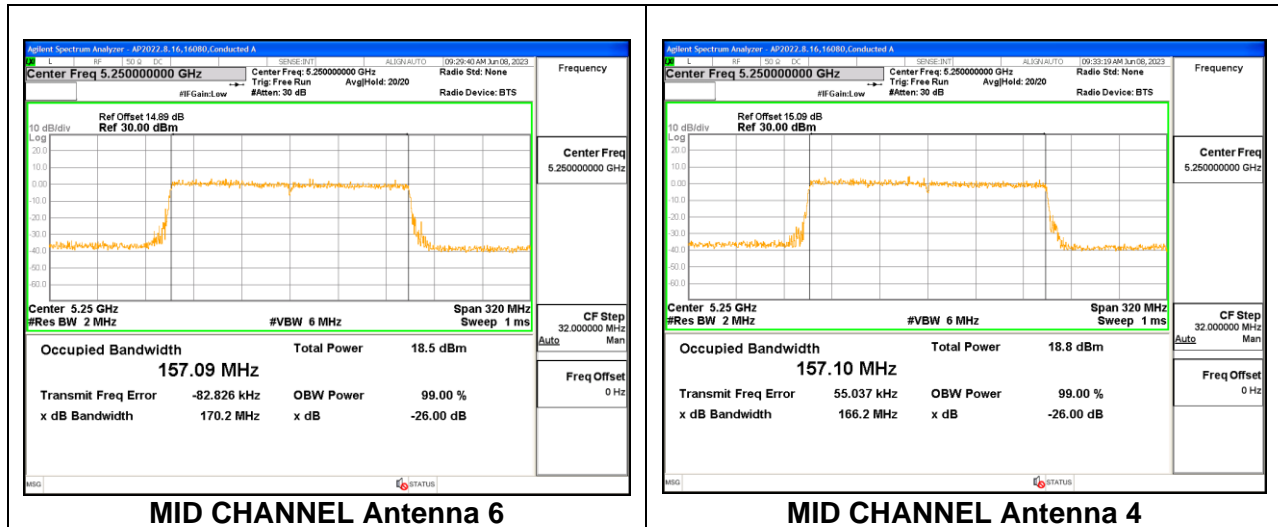

MID CHANNEL

MID CHANNEL

2TX Antenna 6 + Antenna 4 CDD OFDMA MODE: 2x 996-Tones, Index S68

Channel	Frequency (MHz)	99% Bandwidth Antenna 6 (MHz)	99% Bandwidth Antenna 4 (MHz)
Mid	5250	157.09	157.10

MID CHANNEL