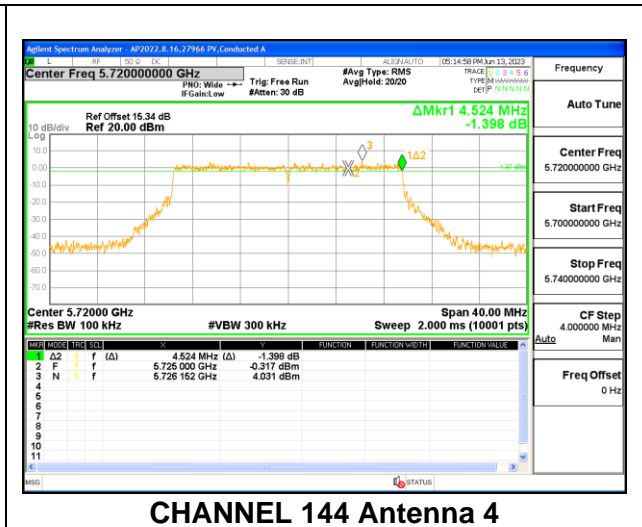

CHANNEL 144 Antenna 4