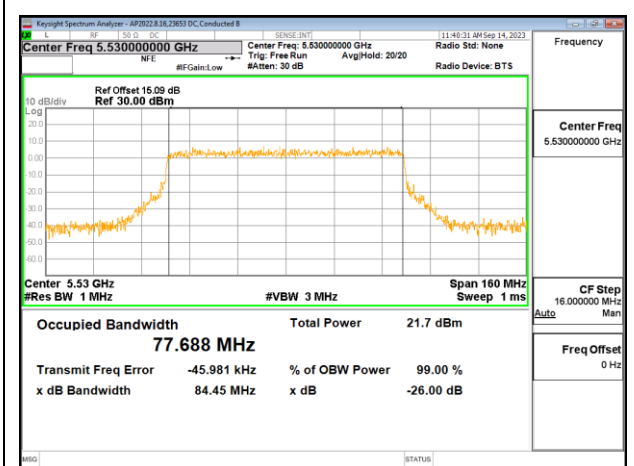

LOW CHANNEL

LOW CHANNEL Antenna 6

LOW CHANNEL Antenna 4

LOW CHANNEL Antenna 9

LOW CHANNEL Antenna 1

9.3.15. 802.11ax HE160 MODE IN THE 5.6GHz BAND

1TX Antenna 6 OFDMA MODE: 2x 996-Tones, Index S68

Channel	Frequency (MHz)	99% Bandwidth (MHz)
Mid	5570	155.65