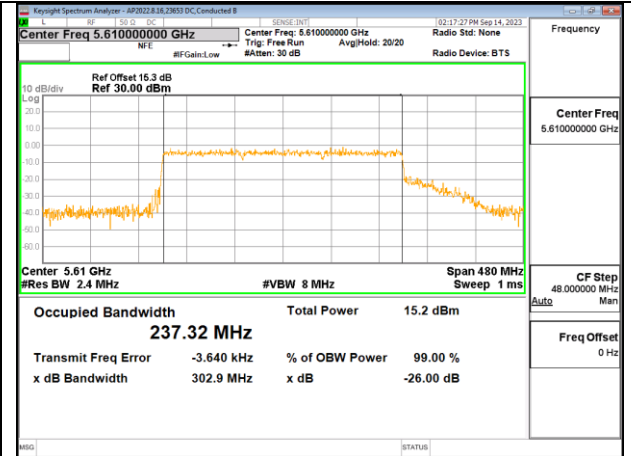

CHANNEL 122 Antenna 4