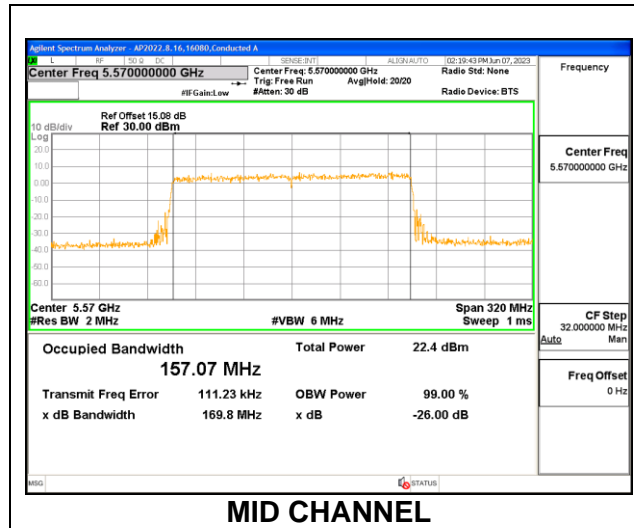

MID CHANNEL Antenna 4

MID CHANNEL Antenna 9

MID CHANNEL Antenna 1

9.3.16. 802.11be EHT160 MODE IN THE 5.6GHz BAND

1TX Antenna 6 OFDMA MODE: 2x 996-Tones, Index S68

Channel	Frequency (MHz)	99% Bandwidth (MHz)
Mid	5570	157.07