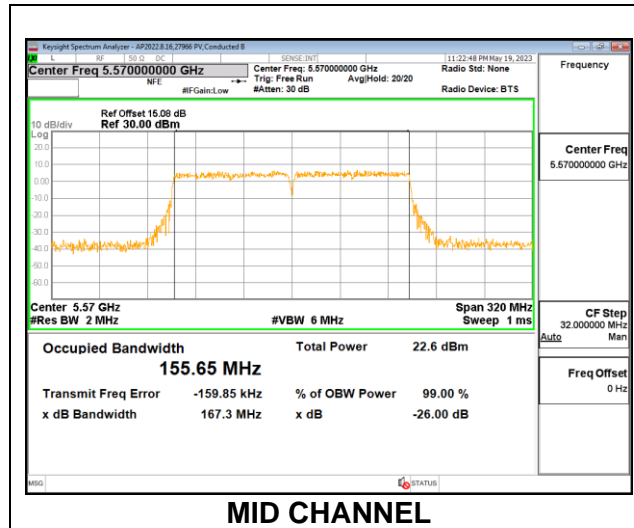

LOW CHANNEL

LOW CHANNEL Antenna 6

LOW CHANNEL Antenna 4

LOW CHANNEL Antenna 9

LOW CHANNEL Antenna 1

9.3.15. 802.11ax HE160 MODE IN THE 5.6GHz BAND

1TX Antenna 6 OFDMA MODE: 2x 996-Tones, Index S68

Channel	Frequency (MHz)	99% Bandwidth (MHz)
Mid	5570	155.65