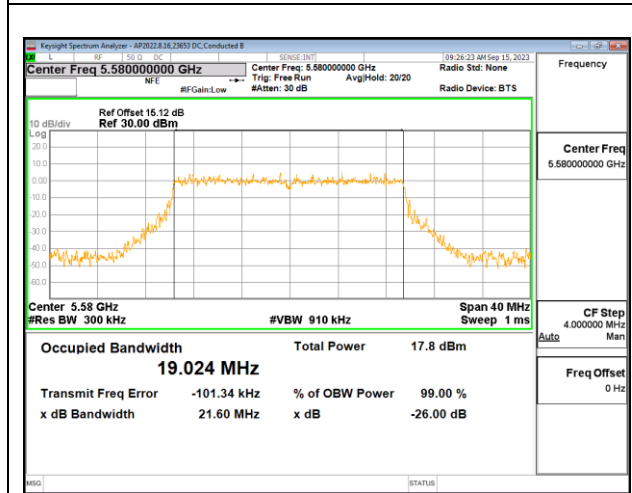

MID CHANNEL Antenna 9