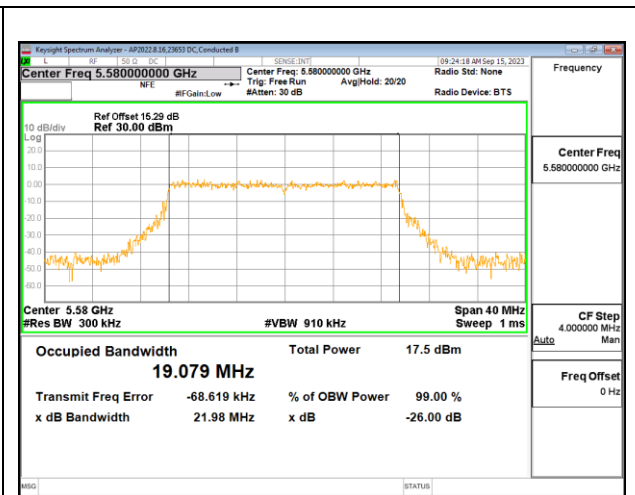

MID CHANNEL Antenna 4