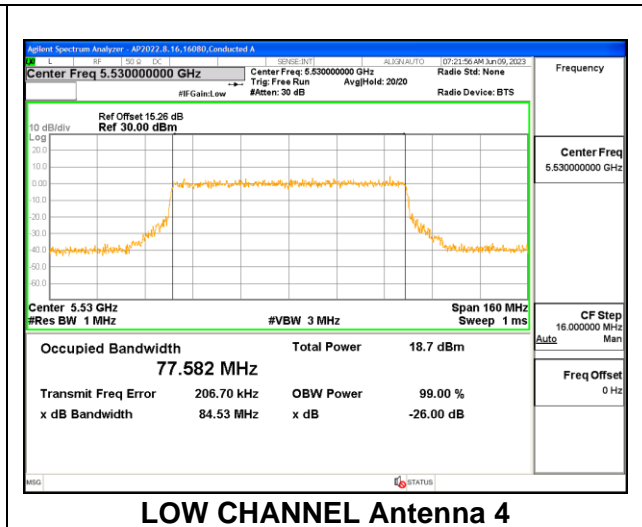

2TX Antenna 6 + Antenna 4 CDD OFDMA MODE: 996-Tones, RU Index 67

To be con't...

Channel	Frequency (MHz)	99% Bandwidth Antenna 6 (MHz)	99% Bandwidth Antenna 4 (MHz)
Low	5530	77.761	77.582
High	5610	77.717	77.719
138	5690	77.702	77.512

LOW CHANNEL