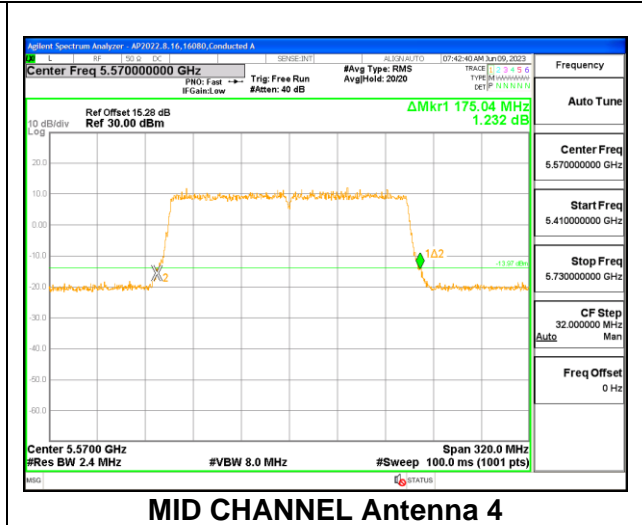

2TX Antenna 6 + Antenna 4 CDD OFDMA MODE: 2x 996-Tones, Index S68

Channel	Frequency (MHz)	26 dB Bandwidth Antenna 6 (MHz)	26 dB Bandwidth Antenna 4 (MHz)
Mid	5570	176.32	175.04

MID CHANNEL