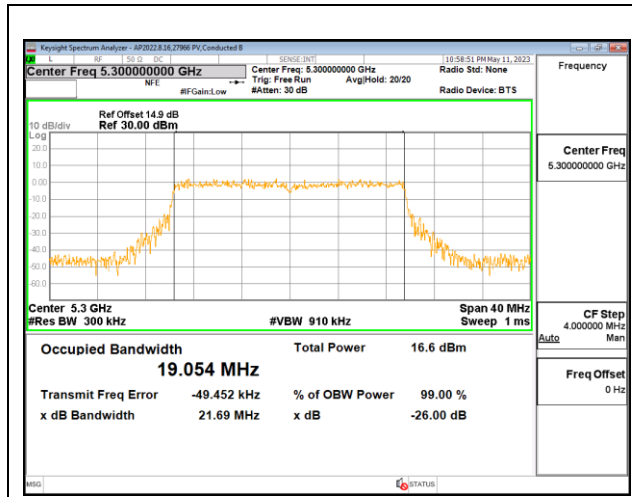

4TX Antenna 6 + Antenna 4 + Antenna 9 + Antenna 1 CDD OFDMA MODE: 242-Tones, RU Index 61

Channel	Frequency (MHz)	99% Bandwidth Antenna 6 (MHz)	99% Bandwidth Antenna 4 (MHz)	99% Bandwidth Antenna 9 (MHz)	99% Bandwidth Antenna 1 (MHz)
Low	5260	19.012	19.042	19.096	19.048
Mid	5300	19.054	19.086	19.048	19.104
High	5320	19.066	19.063	18.987	19.045

MID CHANNEL

MID CHANNEL Antenna 6