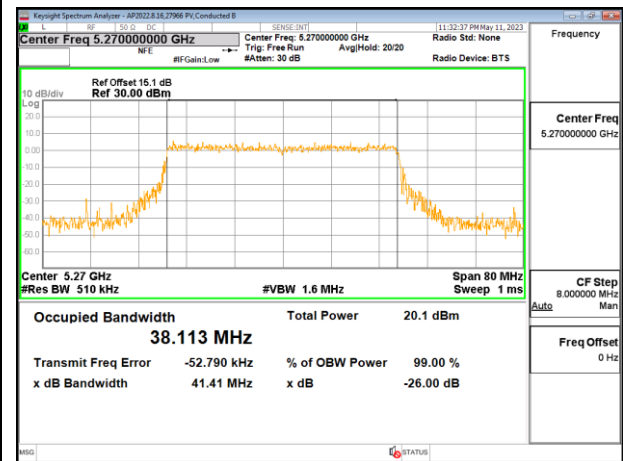

LOW CHANNEL Antenna 4