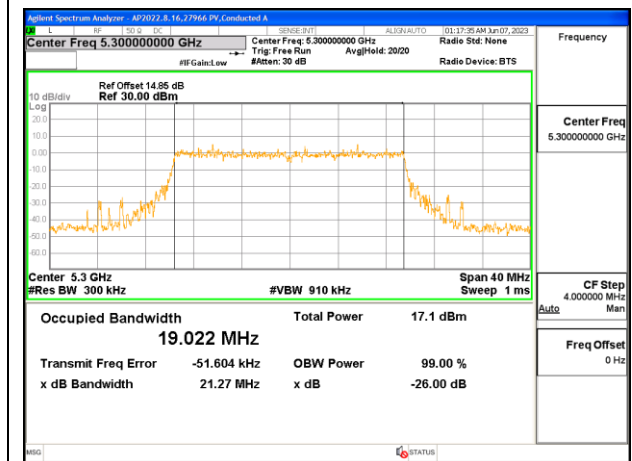

MID CHANNEL Antenna 9