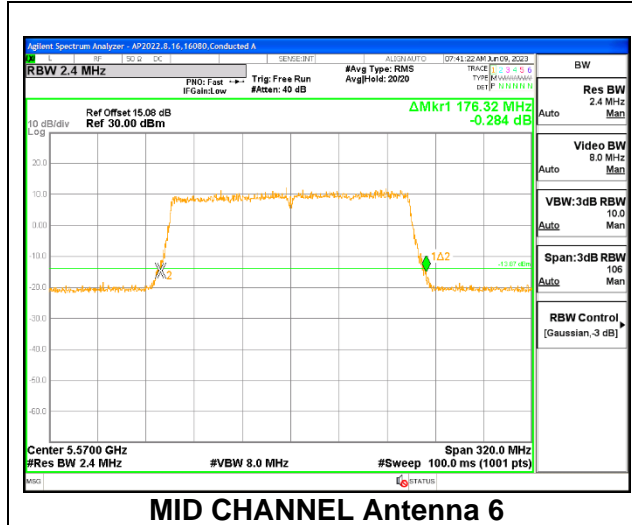

2TX Antenna 6 + Antenna 4 CDD OFDMA MODE: 2x 996-Tones, Index S68

Channel	Frequency (MHz)	26 dB Bandwidth Antenna 6 (MHz)	26 dB Bandwidth Antenna 4 (MHz)
Mid	5570	176.32	175.04

MID CHANNEL