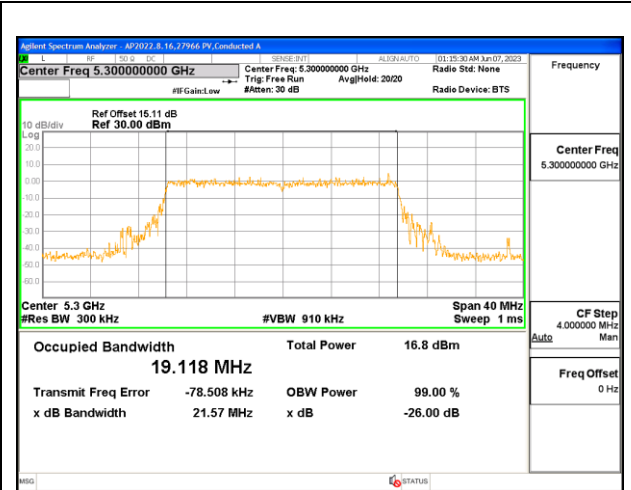

MID CHANNEL Antenna 4