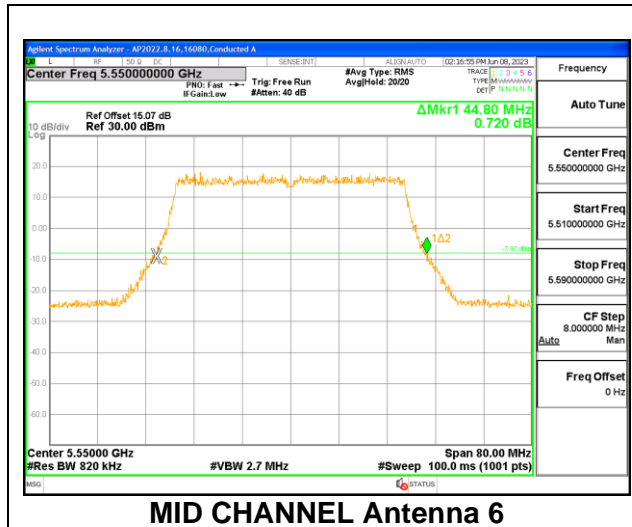

2TX Antenna 6 + Antenna 4 CDD OFDMA MODE: 484-Tones, RU Index 65

Channel	Frequency (MHz)	26 dB Bandwidth Antenna 6 (MHz)	26 dB Bandwidth Antenna 4 (MHz)
Low	5510	46.00	45.60
Mid	5550	44.80	44.96
High	5670	45.36	45.44
142	5710	45.76	45.68

MID CHANNEL