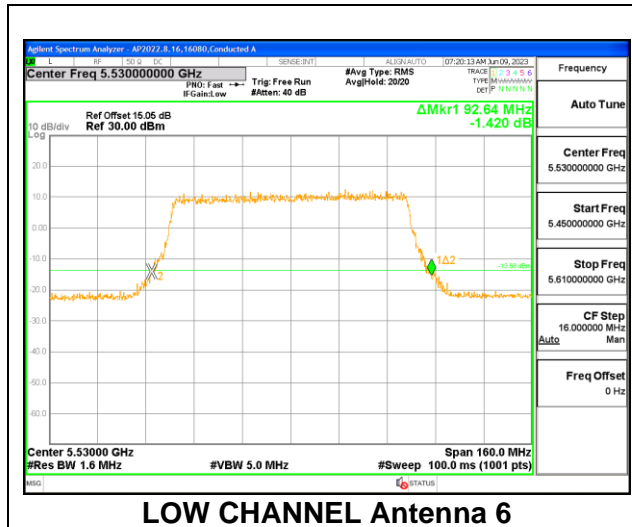

2TX Antenna 6 + Antenna 4 CDD OFDMA MODE: 996-Tones, RU Index 67

Channel	Frequency (MHz)	26 dB Bandwidth Antenna 6 (MHz)	26 dB Bandwidth Antenna 4 (MHz)
Low	5530	92.64	90.88
High	5610	92.64	91.36
138	5690	93.92	90.56

LOW CHANNEL