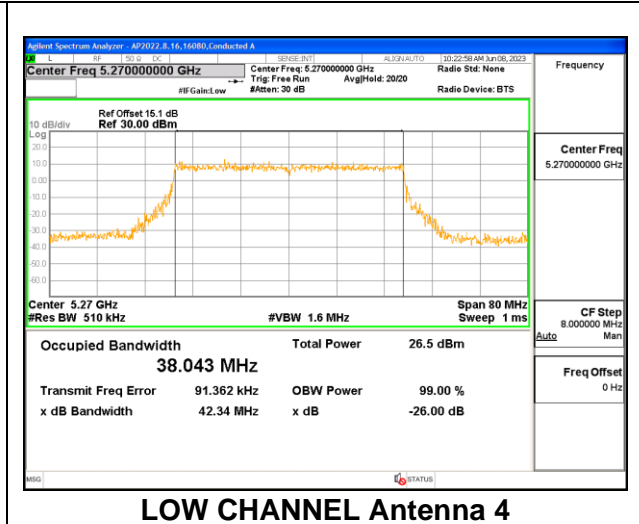

2TX Antenna 6 + Antenna 4 CDD OFDMA MODE: 484-Tones, RU Index 65

Channel	Frequency (MHz)	99% Bandwidth Antenna 6 (MHz)	99% Bandwidth Antenna 4 (MHz)
Low	5270	38.070	38.043
High	5310	38.091	38.038

LOW CHANNEL