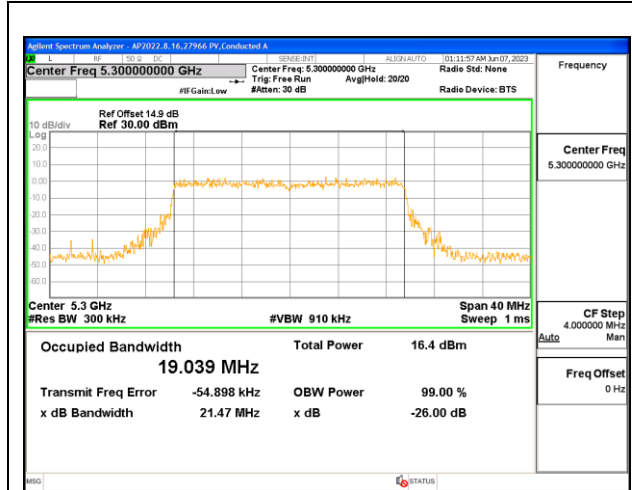

4TX Antenna 6 + Antenna 4 + Antenna 9 + Antenna 1 CDD OFDMA MODE: 242-Tones, RU Index 61

Channel	Frequency (MHz)	99% Bandwidth Antenna 6 (MHz)	99% Bandwidth Antenna 4 (MHz)	99% Bandwidth Antenna 9 (MHz)	99% Bandwidth Antenna 1 (MHz)
Low	5260	19.073	19.021	19.068	19.101
Mid	5300	19.039	19.118	19.022	19.024
High	5320	19.095	19.035	19.082	18.994

MID CHANNEL

MID CHANNEL Antenna 6