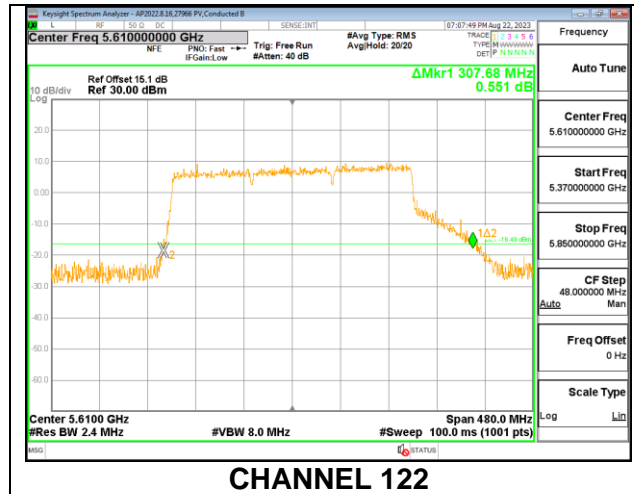

MID CHANNEL Antenna 4

MID CHANNEL Antenna 9

MID CHANNEL Antenna 1

9.2.17. 802.11be EHT240 MODE IN THE 5.6GHz BAND

1TX Antenna 6 OFDMA MODE: 3x 996-Tones

Channel	Frequency (MHz)	26 dB Bandwidth (MHz)
122	5610	307.68

2TX Antenna 6 + Antenna 4 CDD OFDMA MODE: 3x 996-Tones

Channel	Frequency (MHz)	26 dB Bandwidth Antenna 6 (MHz)	26 dB Bandwidth Antenna 4 (MHz)
122	5610	311.04	314.40

MID CHANNEL

4TX Antenna 6 + Antenna 4 + Antenna 9 + Antenna 1 CDD OFDMA MODE: 3x 996-Tones