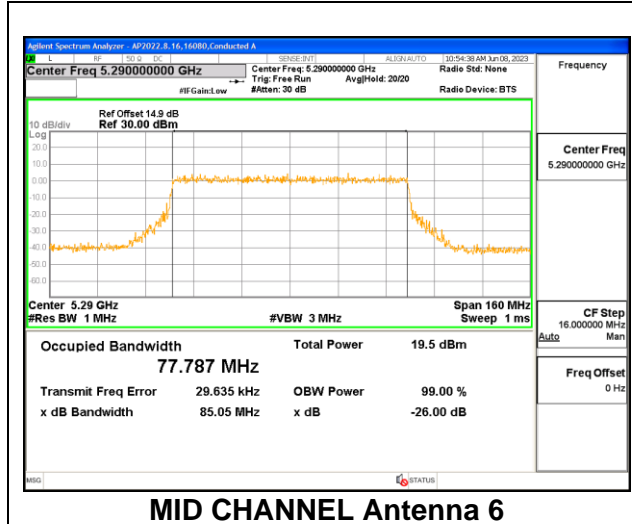

2TX Antenna 6 + Antenna 4 CDD OFDMA MODE: 996-Tones, RU Index 67

Channel	Frequency (MHz)	99% Bandwidth Antenna 6 (MHz)	99% Bandwidth Antenna 4 (MHz)
Mid	5290	77.787	77.680

MID CHANNEL