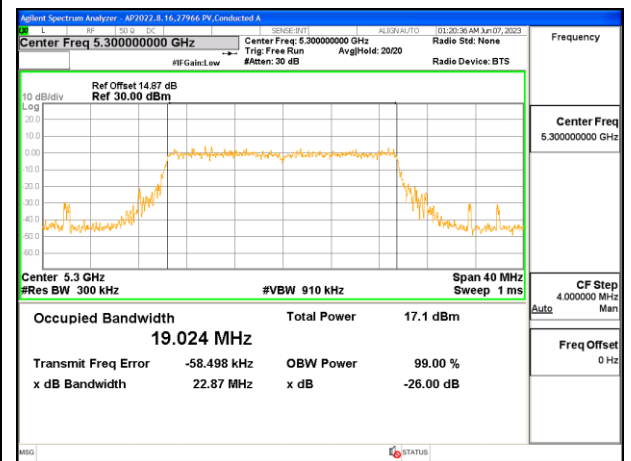

MID CHANNEL

MID CHANNEL Antenna 6

MID CHANNEL Antenna 4

MID CHANNEL Antenna 9

MID CHANNEL Antenna 1

9.3.3. 802.11ax HE40 MODE IN THE 5.3GHz BAND

1TX Antenna 6 OFDMA MODE: 484-Tones, RU Index 65

Channel	Frequency (MHz)	99% Bandwidth (MHz)
Low	5270	38.208
High	5310	38.103