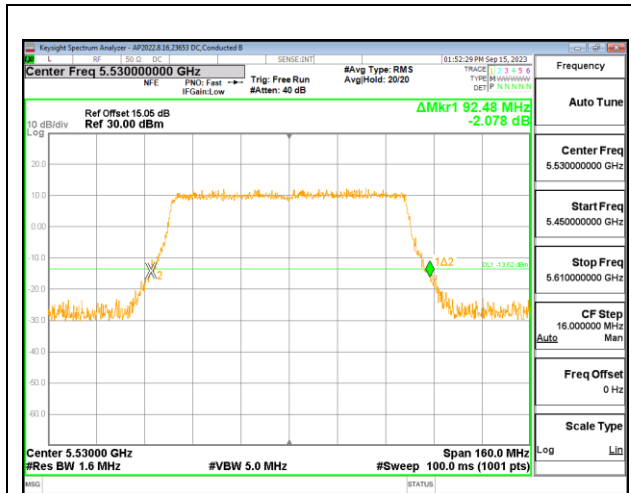

4TX Antenna 6 + Antenna 4 + Antenna 9 + Antenna 1 CDD OFDMA MODE: 996-Tones, RU Index 67

Channel	Frequency (MHz)	26 dB Bandwidth Antenna 6 (MHz)	26 dB Bandwidth Antenna 4 (MHz)	26 dB Bandwidth Antenna 9 (MHz)	26 dB Bandwidth Antenna 1 (MHz)
Low	5530	92.48	91.84	91.20	91.20
High	5610	92.48	91.84	93.28	91.36
138	5690	91.20	93.60	92.00	91.04

LOW CHANNEL

LOW CHANNEL Antenna 6