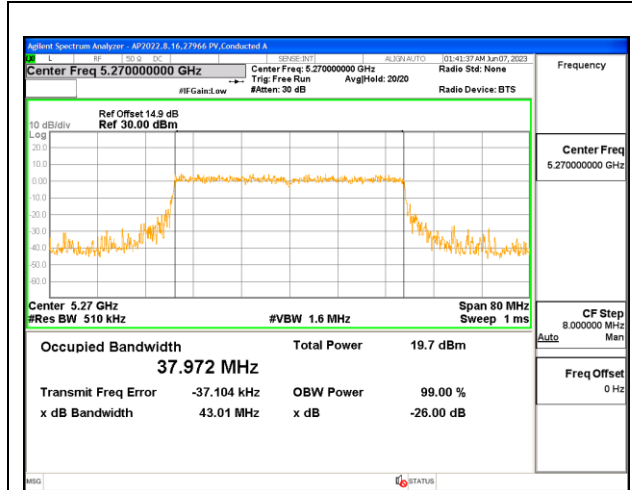

4TX Antenna 6 + Antenna 4 + Antenna 9 + Antenna 1 CDD OFDMA MODE: 484-Tones, RU Index 65

Channel	Frequency (MHz)	99% Bandwidth Antenna 6 (MHz)	99% Bandwidth Antenna 4 (MHz)	99% Bandwidth Antenna 9 (MHz)	99% Bandwidth Antenna 1 (MHz)
Low	5270	37.972	37.984	37.930	38.075
High	5310	38.090	38.011	38.036	37.935

LOW CHANNEL

LOW CHANNEL Antenna 6