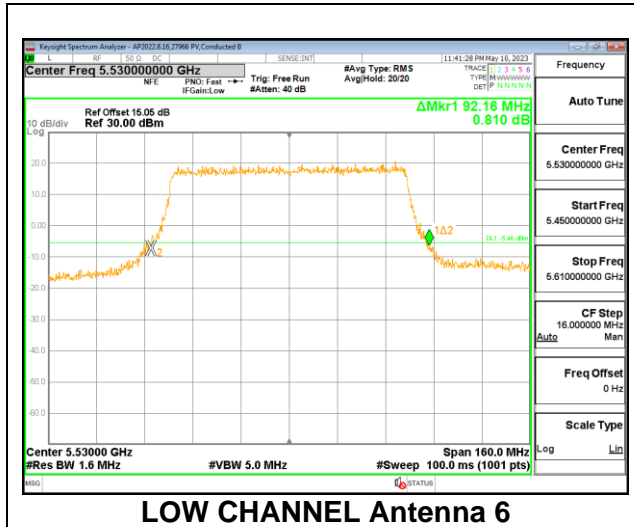

2TX Antenna 6 + Antenna 4 CDD OFDMA MODE: 996-Tones, RU Index 67

Channel	Frequency (MHz)	26 dB Bandwidth Antenna 6 (MHz)	26 dB Bandwidth Antenna 4 (MHz)
Low	5530	92.16	92.00
High	5610	91.36	91.20
138	5690	93.28	90.72

LOW CHANNEL

LOW CHANNEL Antenna 6