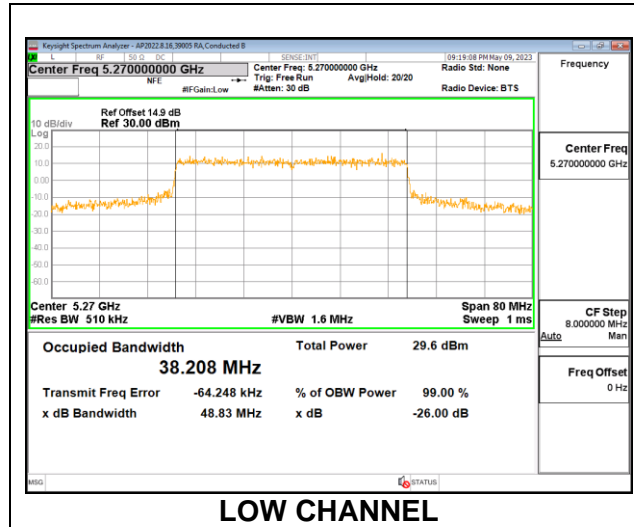

MID CHANNEL

MID CHANNEL Antenna 6

MID CHANNEL Antenna 4

MID CHANNEL Antenna 9

MID CHANNEL Antenna 1

9.3.3. 802.11ax HE40 MODE IN THE 5.3GHz BAND

1TX Antenna 6 OFDMA MODE: 484-Tones, RU Index 65

Channel	Frequency (MHz)	99% Bandwidth (MHz)
Low	5270	38.208
High	5310	38.103