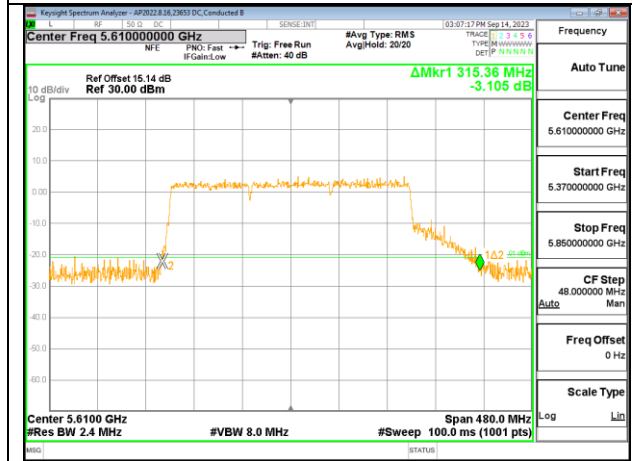

CHANNEL 122 Antenna 9