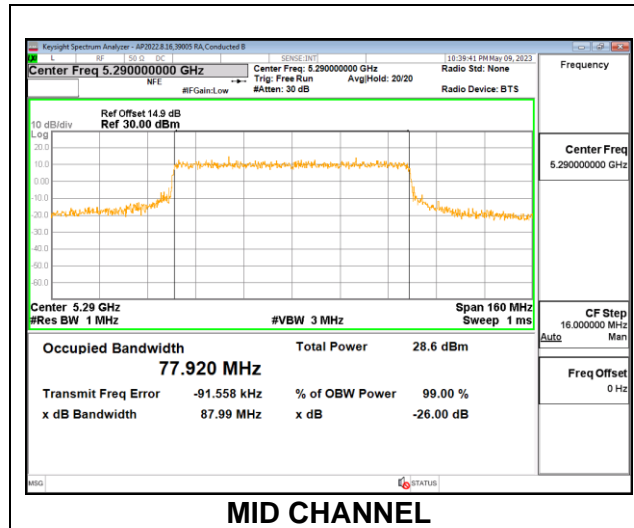

LOW CHANNEL

LOW CHANNEL Antenna 6

LOW CHANNEL Antenna 4

LOW CHANNEL Antenna 9

LOW CHANNEL Antenna 1

9.3.5. 802.11ax HE80 MODE IN THE 5.3GHz BAND

1TX Antenna 6 OFDMA MODE: 996-Tones, RU Index 67

Channel	Frequency (MHz)	99% Bandwidth (MHz)
Mid	5290	77.920