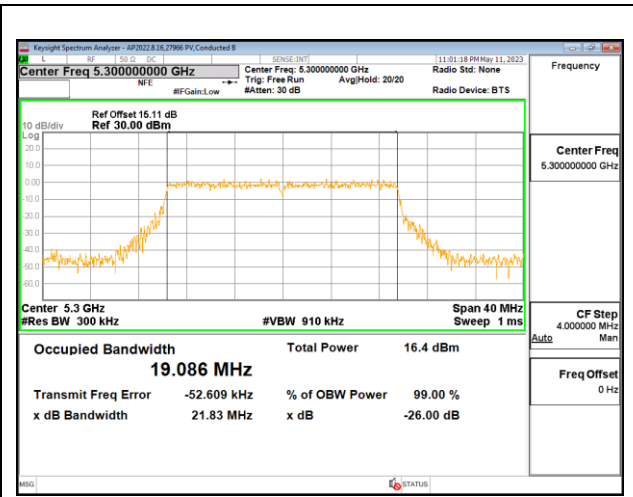

MID CHANNEL Antenna 4