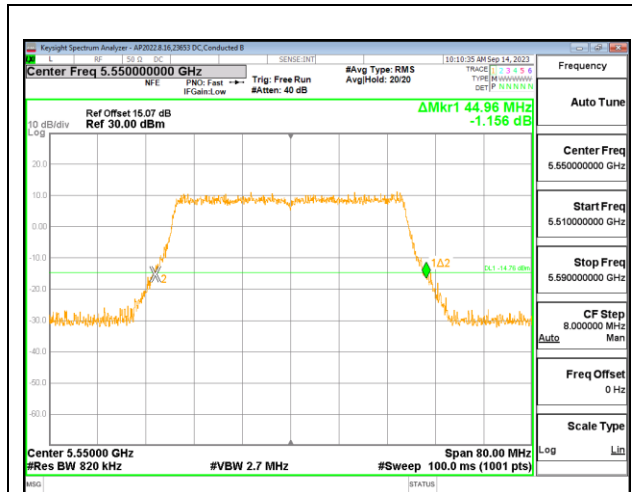

4TX Antenna 6 + Antenna 4 + Antenna 9 + Antenna 1 CDD OFDMA MODE: 484-Tones, RU Index 65

Channel	Frequency (MHz)	26 dB Bandwidth Antenna 6 (MHz)	26 dB Bandwidth Antenna 4 (MHz)	26 dB Bandwidth Antenna 9 (MHz)	26 dB Bandwidth Antenna 1 (MHz)
Low	5510	45.68	45.28	44.96	45.12
Mid	5550	44.96	45.76	45.20	44.96
High	5670	46.08	44.56	45.84	45.36
142	5710	45.52	45.68	46.08	45.36

MID CHANNEL

MID CHANNEL Antenna 6