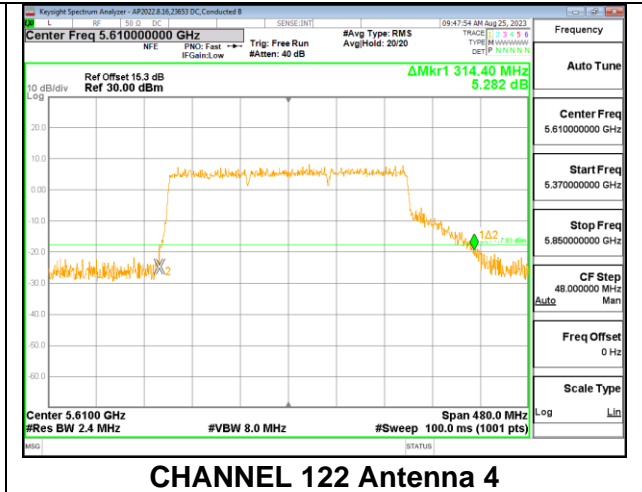

MID CHANNEL Antenna 4

MID CHANNEL Antenna 9

MID CHANNEL Antenna 1

9.2.17. 802.11be EHT240 MODE IN THE 5.6GHz BAND

1TX Antenna 6 OFDMA MODE: 3x 996-Tones

Channel	Frequency (MHz)	26 dB Bandwidth (MHz)
122	5610	307.68

2TX Antenna 6 + Antenna 4 CDD OFDMA MODE: 3x 996-Tones

Channel	Frequency (MHz)	26 dB Bandwidth Antenna 6 (MHz)	26 dB Bandwidth Antenna 4 (MHz)
122	5610	311.04	314.40

MID CHANNEL

4TX Antenna 6 + Antenna 4 + Antenna 9 + Antenna 1 CDD OFDMA MODE: 3x 996-Tones