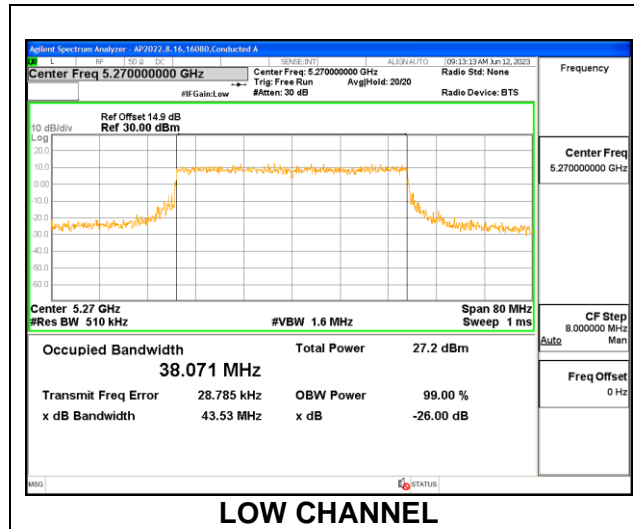

LOW CHANNEL

LOW CHANNEL Antenna 6

LOW CHANNEL Antenna 4

LOW CHANNEL Antenna 9

LOW CHANNEL Antenna 1

9.3.4. 802.11be EHT40 MODE IN THE 5.3GHz BAND

1TX Antenna 6 OFDMA MODE: 484-Tones, RU Index 65

Channel	Frequency (MHz)	99% Bandwidth (MHz)
Low	5270	38.071
High	5310	37.881