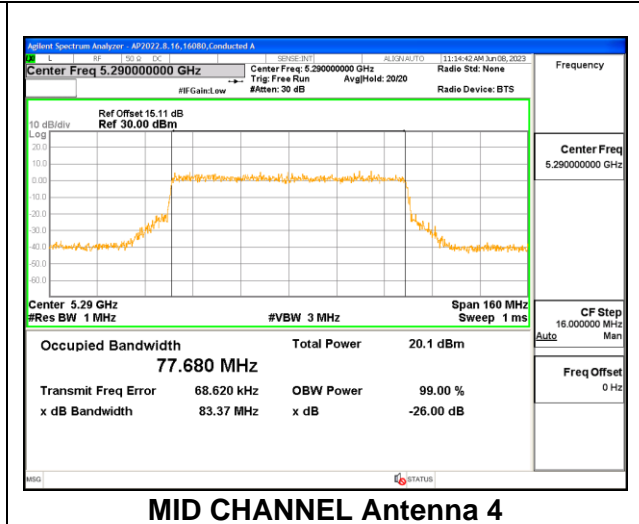

2TX Antenna 6 + Antenna 4 CDD OFDMA MODE: 996-Tones, RU Index 67

Channel	Frequency (MHz)	99% Bandwidth Antenna 6 (MHz)	99% Bandwidth Antenna 4 (MHz)
Mid	5290	77.787	77.680

MID CHANNEL