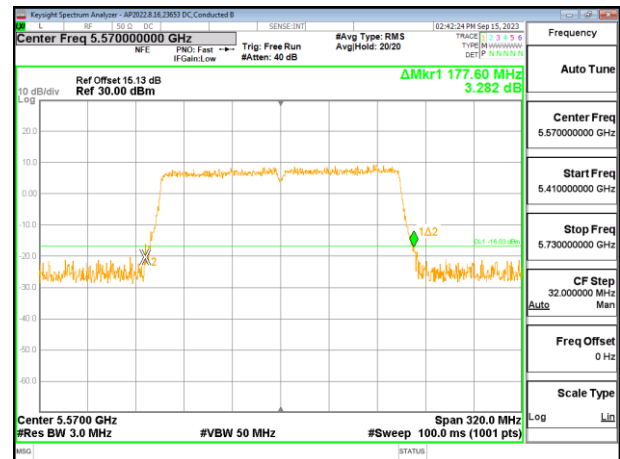

MID CHANNEL Antenna 1