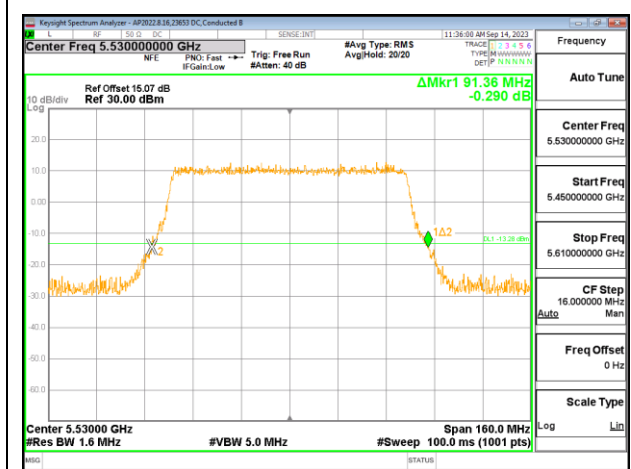

LOW CHANNEL Antenna 9