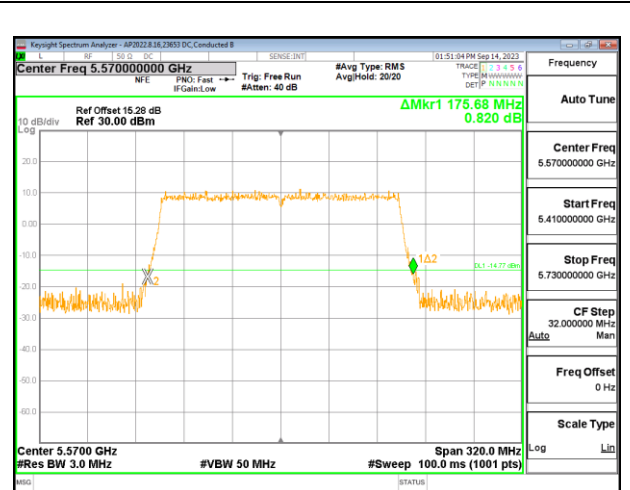

MID CHANNEL Antenna 4