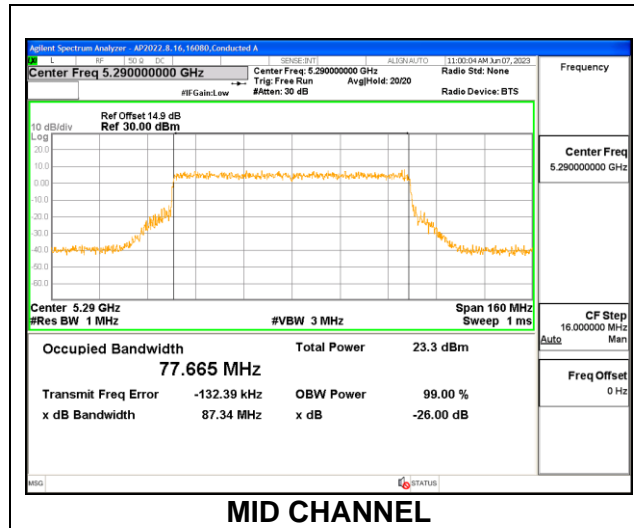

MID CHANNEL Antenna 4

MID CHANNEL Antenna 9

MID CHANNEL Antenna 1

9.3.6. 802.11be EHT80 MODE IN THE 5.3GHz BAND

1TX Antenna 6 OFDMA MODE: 996-Tones, RU Index 67

Channel	Frequency (MHz)	99% Bandwidth (MHz)
Mid	5290	77.665