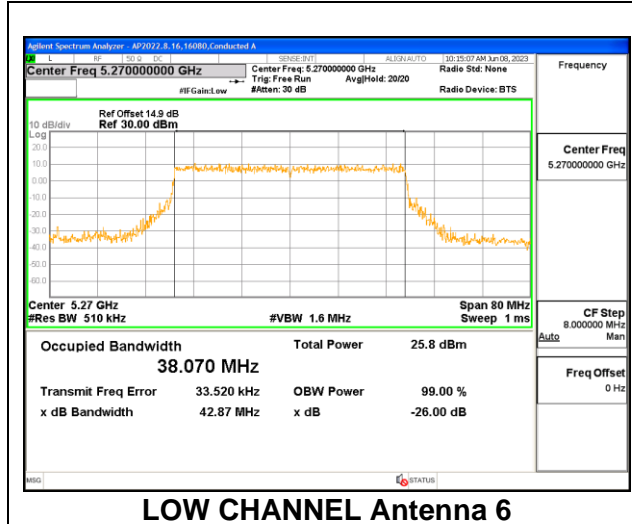

2TX Antenna 6 + Antenna 4 CDD OFDMA MODE: 484-Tones, RU Index 65

Channel	Frequency (MHz)	99% Bandwidth Antenna 6 (MHz)	99% Bandwidth Antenna 4 (MHz)
Low	5270	38.070	38.043
High	5310	38.091	38.038

LOW CHANNEL