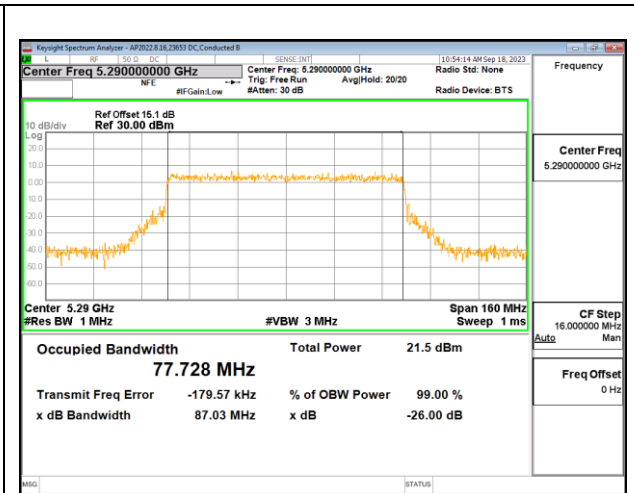

MID CHANNEL Antenna 4