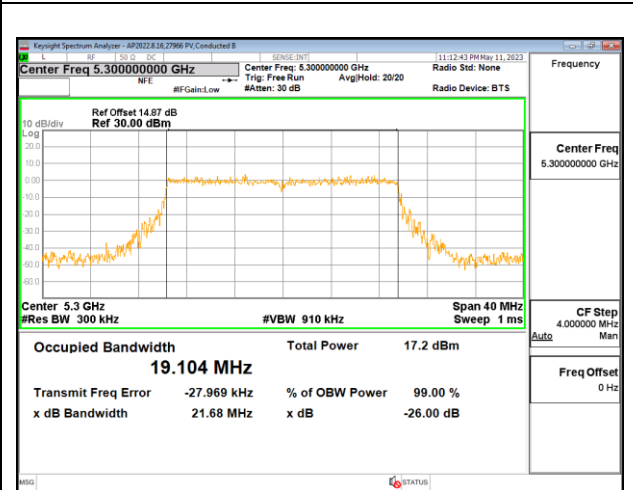

MID CHANNEL

MID CHANNEL Antenna 6

MID CHANNEL Antenna 4

MID CHANNEL Antenna 9

MID CHANNEL Antenna 1

9.3.2. 802.11be EHT20 MODE IN THE 5.3GHZ BAND

1TX Antenna 6 OFDMA MODE: 242-Tones, RU Index 61

Channel	Frequency (MHz)	99% Bandwidth (MHz)
Low	5260	19.110
Mid	5300	19.089
High	5320	19.037