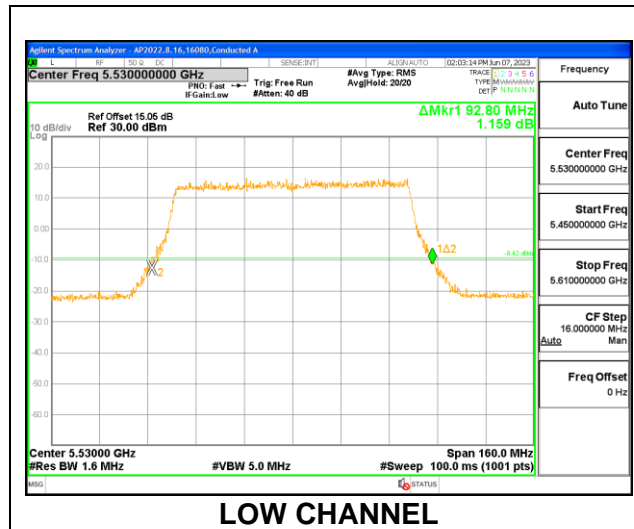

LOW CHANNEL

LOW CHANNEL Antenna 6

LOW CHANNEL Antenna 4

LOW CHANNEL Antenna 9

LOW CHANNEL Antenna 1

9.2.14. 802.11be EHT80 MODE IN THE 5.6GHz BAND

1TX Antenna 6 OFDMA MODE: 996-Tones, RU Index 67

Channel	Frequency (MHz)	26 dB Bandwidth (MHz)
Low	5530	92.80
High	5610	92.80
138	5690	94.24