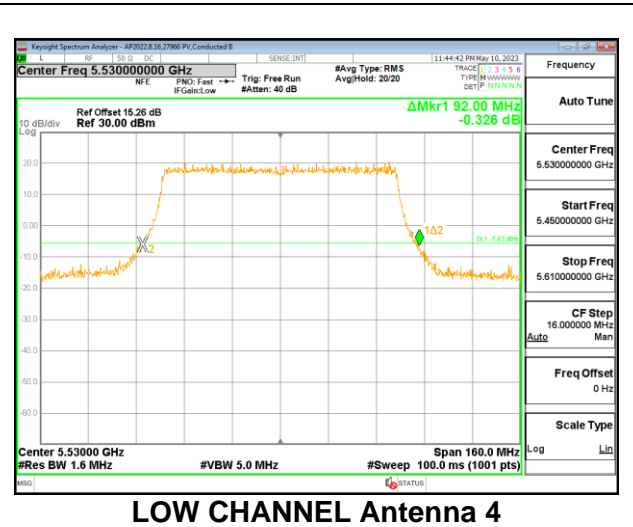

LOW CHANNEL Antenna 4