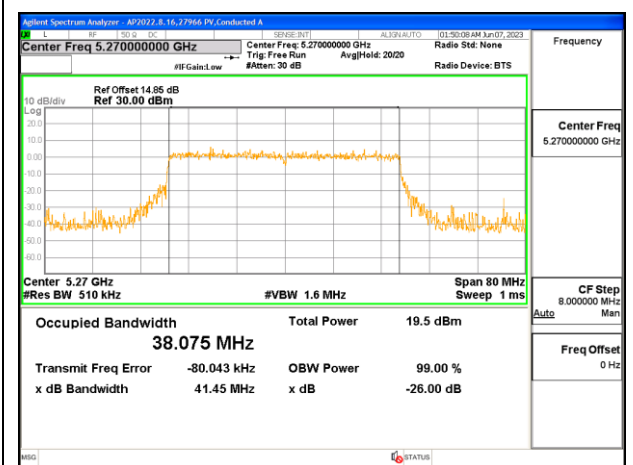

LOW CHANNEL

LOW CHANNEL Antenna 6

LOW CHANNEL Antenna 4

LOW CHANNEL Antenna 9

LOW CHANNEL Antenna 1

9.3.5. 802.11ax HE80 MODE IN THE 5.3GHz BAND

1TX Antenna 6 OFDMA MODE: 996-Tones, RU Index 67

Channel	Frequency (MHz)	99% Bandwidth (MHz)
Mid	5290	77.920