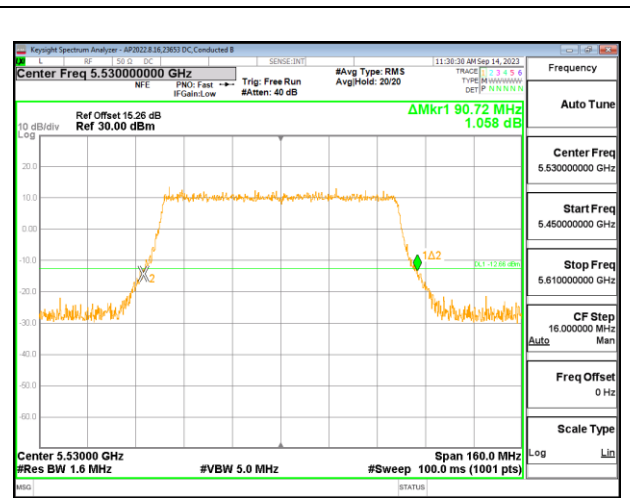

LOW CHANNEL Antenna 4