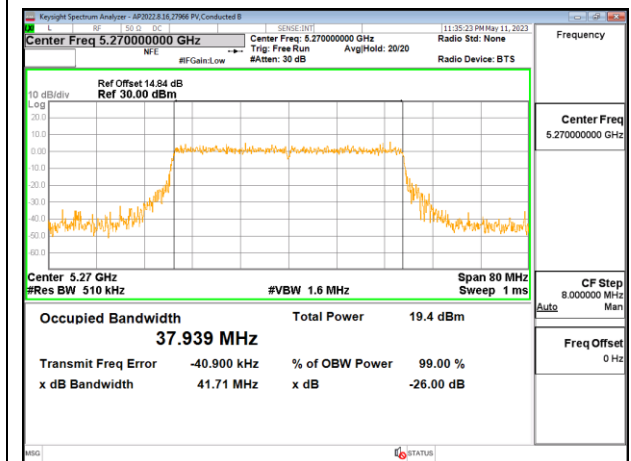

LOW CHANNEL Antenna 9