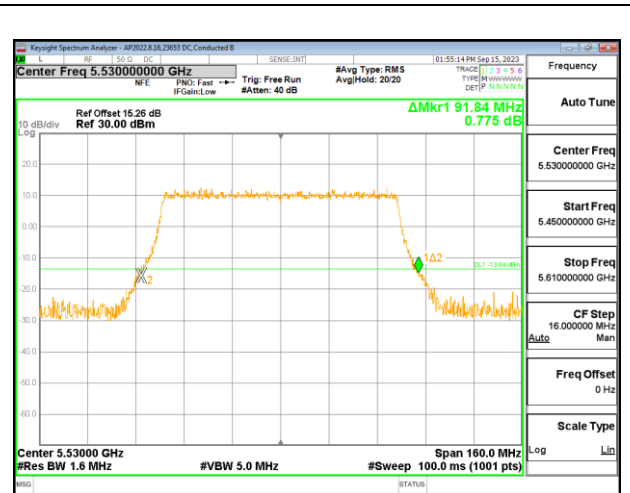

LOW CHANNEL Antenna 4