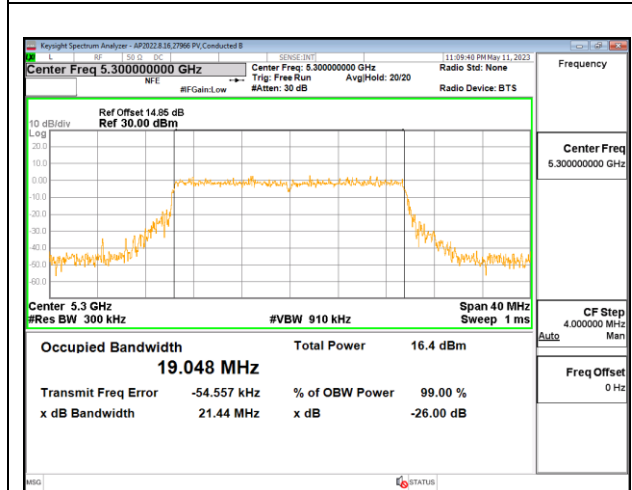

MID CHANNEL Antenna 9