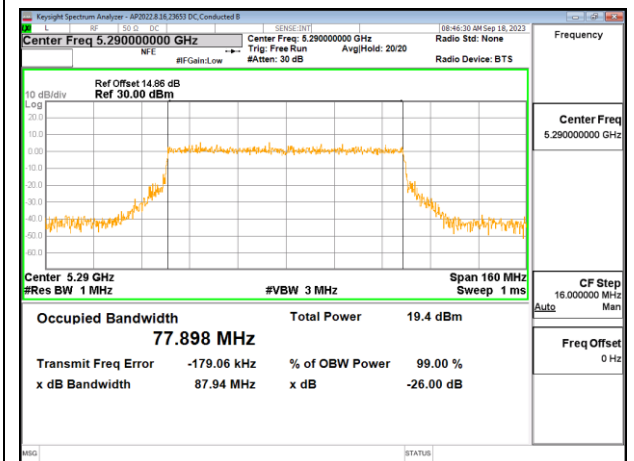

MID CHANNEL Antenna 1