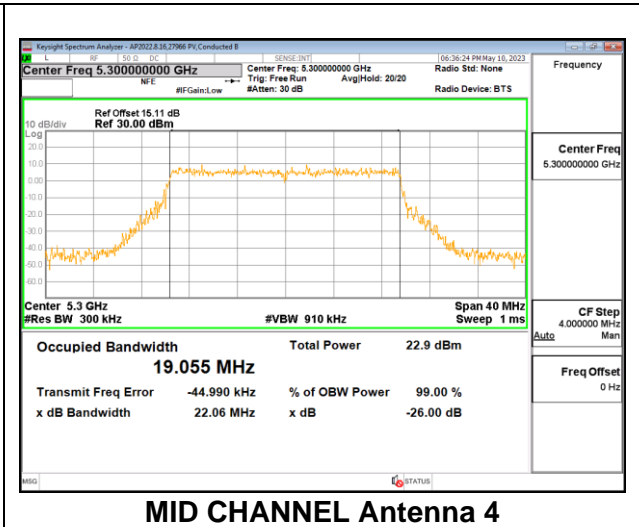

2TX Antenna 6 + Antenna 4 CDD OFDMA MODE: 242-Tones, RU Index 61

Channel	Frequency (MHz)	99% Bandwidth Antenna 6 (MHz)	99% Bandwidth Antenna 4 (MHz)
Low	5260	19.076	19.036
Mid	5300	19.035	19.055
High	5320	19.133	19.110

MID CHANNEL