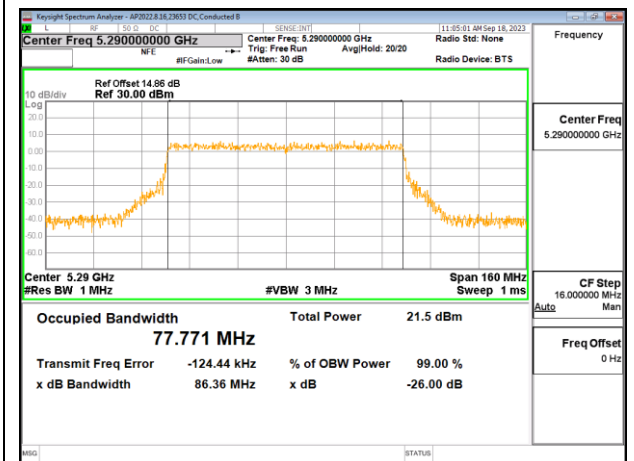

MID CHANNEL Antenna 4

MID CHANNEL Antenna 9

MID CHANNEL Antenna 1

9.3.7. 802.11ax HE160 MODE IN THE 5.3GHz BAND

1TX Antenna 6 OFDMA MODE: 2x 996-Tones, Index S68

Channel	Frequency (MHz)	99% Bandwidth (MHz)
Mid	5250	155.58