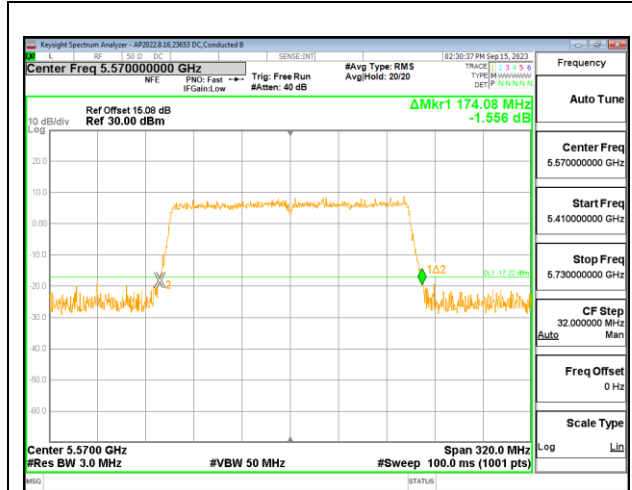

4TX Antenna 6 + Antenna 4 + Antenna 9 + Antenna 1 CDD OFDMA MODE: 2x 996-Tones, Index S68

Channel	Frequency (MHz)	26 dB Bandwidth Antenna 6 (MHz)	26 dB Bandwidth Antenna 4 (MHz)	26 dB Bandwidth Antenna 9 (MHz)	26 dB Bandwidth Antenna 1 (MHz)
Mid	5570	174.08	176.96	178.24	177.60

MID CHANNEL

MID CHANNEL Antenna 6