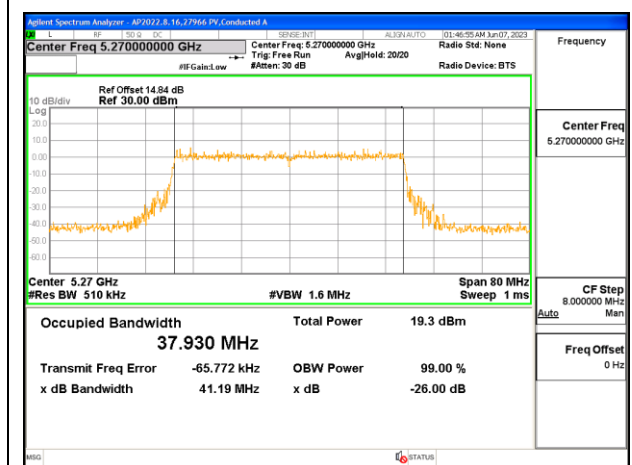

LOW CHANNEL Antenna 9