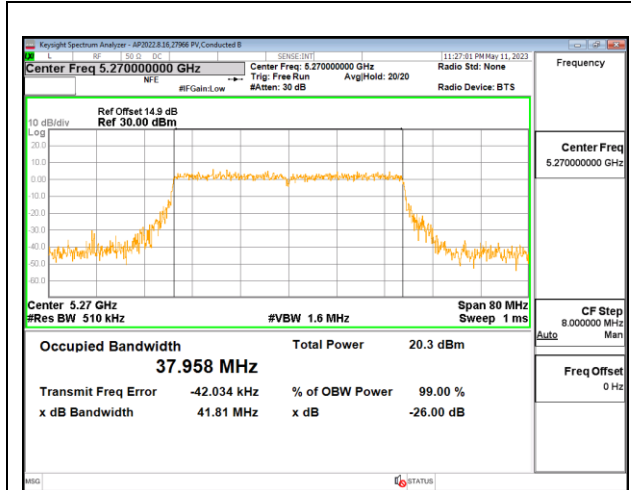

4TX Antenna 6 + Antenna 4 + Antenna 9 + Antenna 1 CDD OFDMA MODE: 484-Tones, RU Index 65

Channel	Frequency (MHz)	99% Bandwidth Antenna 6 (MHz)	99% Bandwidth Antenna 4 (MHz)	99% Bandwidth Antenna 9 (MHz)	99% Bandwidth Antenna 1 (MHz)
Low	5270	37.958	38.113	37.939	37.979
High	5310	38.019	38.047	37.971	38.023

LOW CHANNEL

LOW CHANNEL Antenna 6