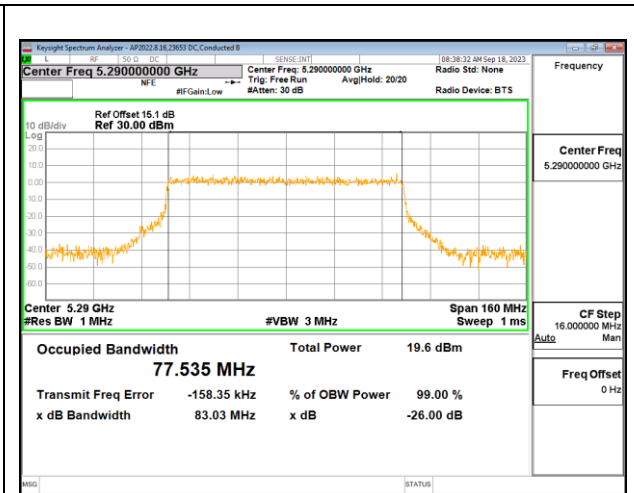

MID CHANNEL Antenna 4