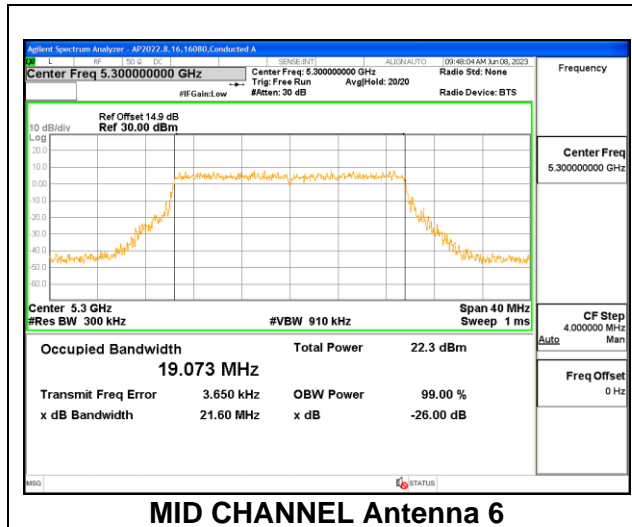

2TX Antenna 6 + Antenna 4 CDD OFDMA MODE: 242-Tones, RU Index 61

Channel	Frequency (MHz)	99% Bandwidth Antenna 6 (MHz)	99% Bandwidth Antenna 4 (MHz)
Low	5260	19.040	19.021
Mid	5300	19.073	19.031
High	5320	19.016	19.073

MID CHANNEL