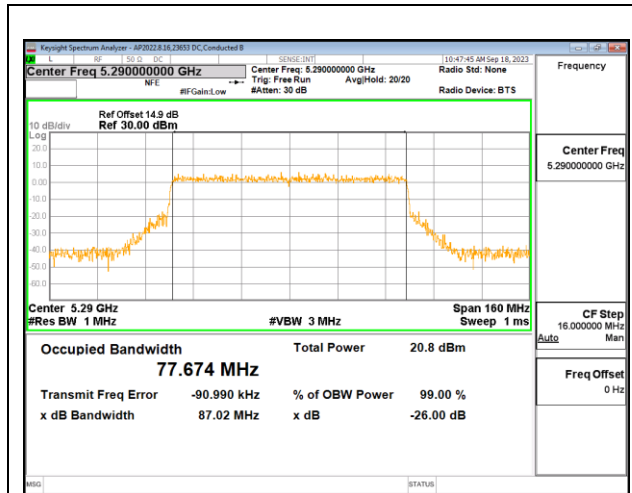

4TX Antenna 6 + Antenna 4 + Antenna 9 + Antenna 1 CDD OFDMA MODE: 996-Tones, RU Index 67

Channel	Frequency (MHz)	99% Bandwidth Antenna 6 (MHz)	99% Bandwidth Antenna 4 (MHz)	99% Bandwidth Antenna 9 (MHz)	99% Bandwidth Antenna 1 (MHz)
Mid	5290	77.674	77.728	77.668	77.771

MID CHANNEL

MID CHANNEL Antenna 6