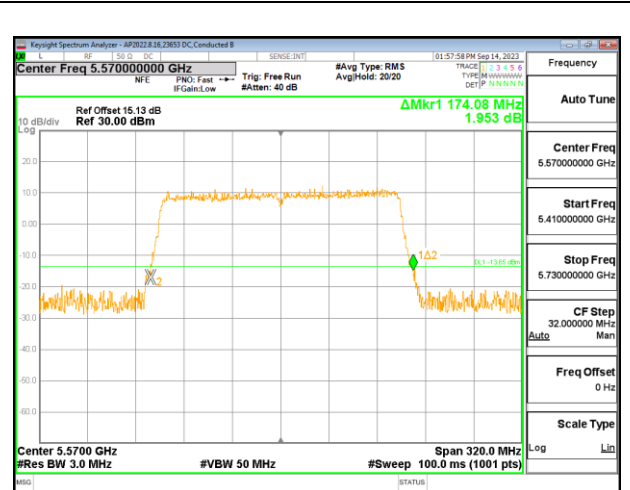

MID CHANNEL Antenna 1