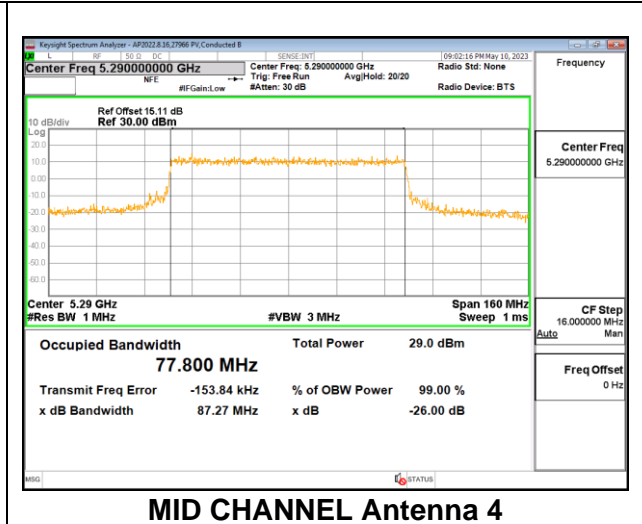

2TX Antenna 6 + Antenna 4 CDD OFDMA MODE: 996-Tones, RU Index 67

Channel	Frequency (MHz)	99% Bandwidth Antenna 6 (MHz)	99% Bandwidth Antenna 4 (MHz)
Mid	5290	78.629	77.800

MID CHANNEL