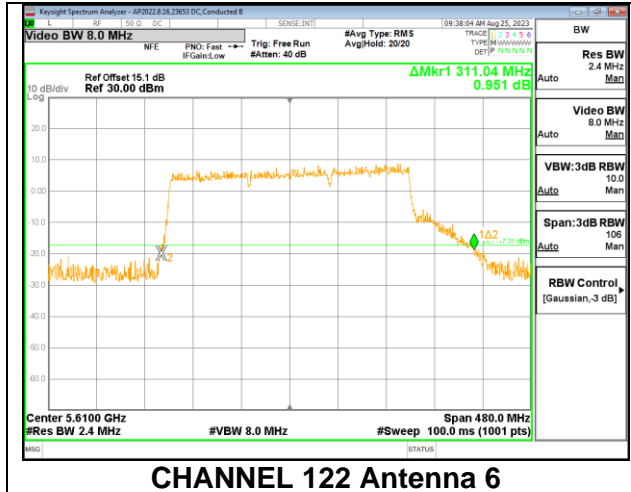

MID CHANNEL Antenna 4

MID CHANNEL Antenna 9

MID CHANNEL Antenna 1

9.2.17. 802.11be EHT240 MODE IN THE 5.6GHz BAND

1TX Antenna 6 OFDMA MODE: 3x 996-Tones

Channel	Frequency (MHz)	26 dB Bandwidth (MHz)
122	5610	307.68

2TX Antenna 6 + Antenna 4 CDD OFDMA MODE: 3x 996-Tones

Channel	Frequency (MHz)	26 dB Bandwidth Antenna 6 (MHz)	26 dB Bandwidth Antenna 4 (MHz)
122	5610	311.04	314.40

MID CHANNEL

4TX Antenna 6 + Antenna 4 + Antenna 9 + Antenna 1 CDD OFDMA MODE: 3x 996-Tones