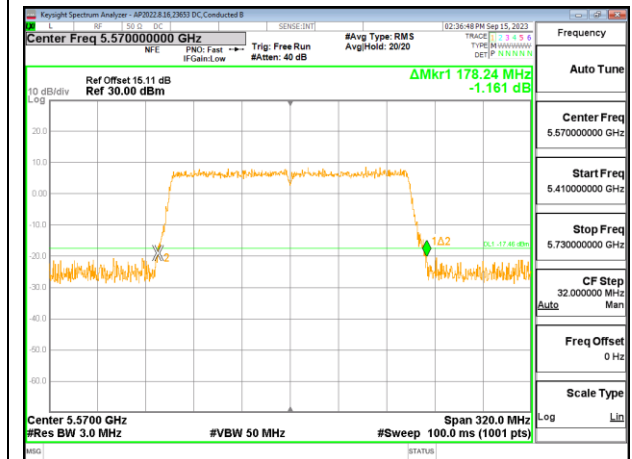

MID CHANNEL Antenna 9