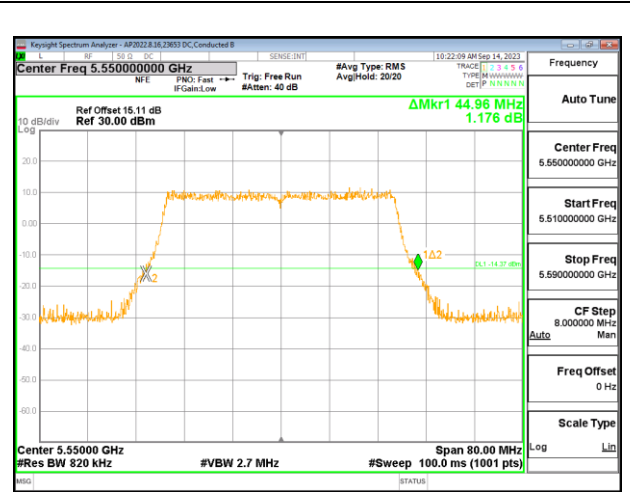

MID CHANNEL

MID CHANNEL Antenna 6

MID CHANNEL Antenna 4

MID CHANNEL Antenna 9

MID CHANNEL Antenna 1

9.2.13. 802.11ax HE80 MODE IN THE 5.6GHz BAND

1TX Antenna 6 OFDMA MODE: 996-Tones, RU Index 67

Channel	Frequency (MHz)	26 dB Bandwidth (MHz)
Low	5530	92.96
High	5610	92.80
138	5690	103.20