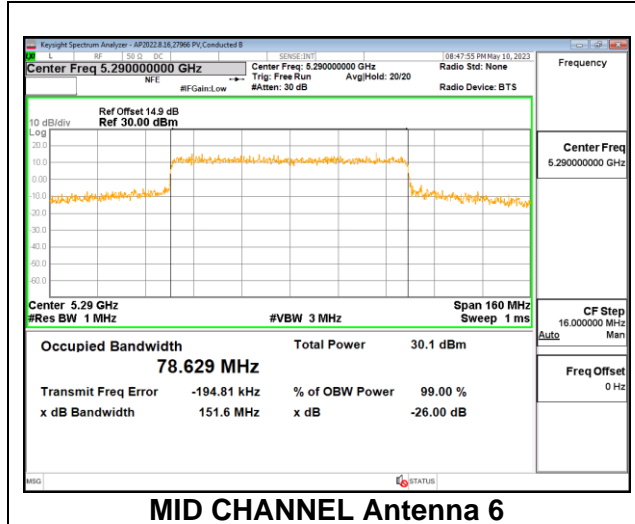

2TX Antenna 6 + Antenna 4 CDD OFDMA MODE: 996-Tones, RU Index 67

Channel	Frequency (MHz)	99% Bandwidth Antenna 6 (MHz)	99% Bandwidth Antenna 4 (MHz)
Mid	5290	78.629	77.800

MID CHANNEL