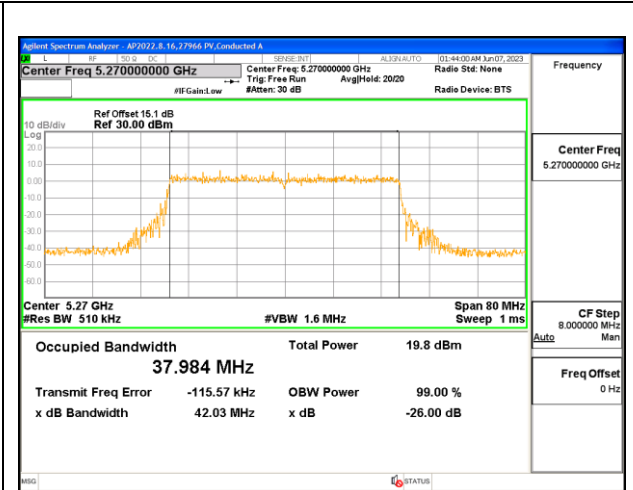

LOW CHANNEL Antenna 4