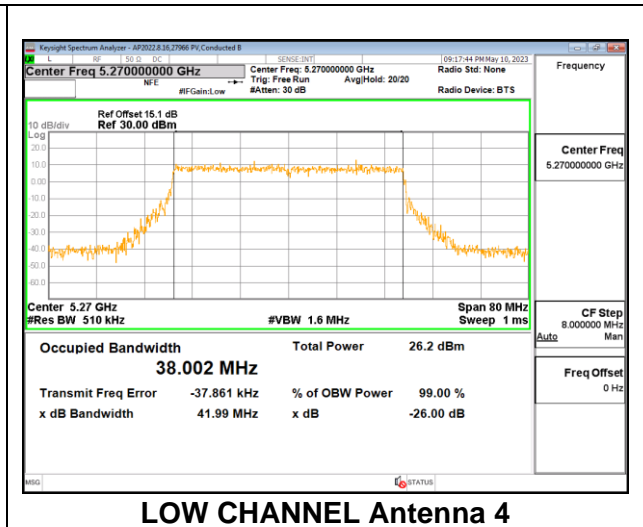

2TX Antenna 6 + Antenna 4 CDD OFDMA MODE: 484-Tones, RU Index 65

Channel	Frequency (MHz)	99% Bandwidth Antenna 6 (MHz)	99% Bandwidth Antenna 4 (MHz)
Low	5270	37.904	38.002
High	5310	37.973	37.987

LOW CHANNEL