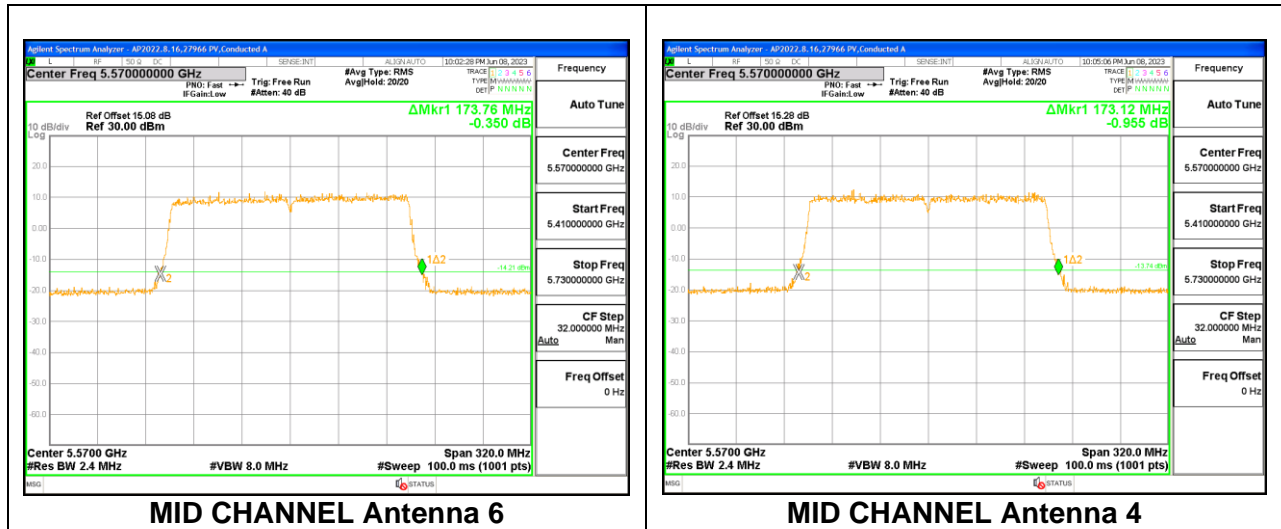

2TX Antenna 6 + Antenna 4 CDD OFDMA MODE: 2x 996-Tones, Index S68

Channel	Frequency (MHz)	26 dB Bandwidth Antenna 6 (MHz)	26 dB Bandwidth Antenna 4 (MHz)
Mid	5570	173.76	173.12

MID CHANNEL