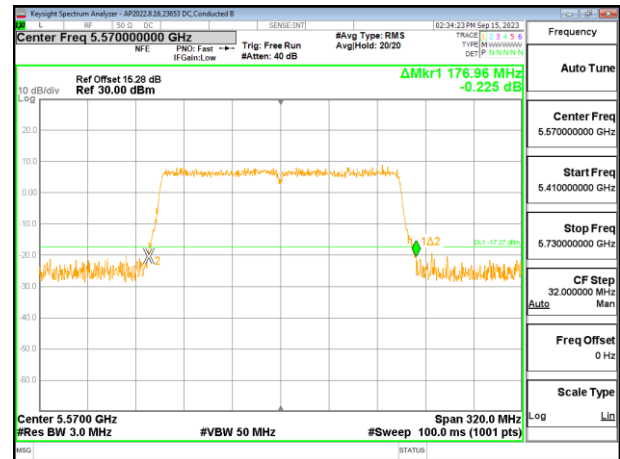

MID CHANNEL Antenna 4