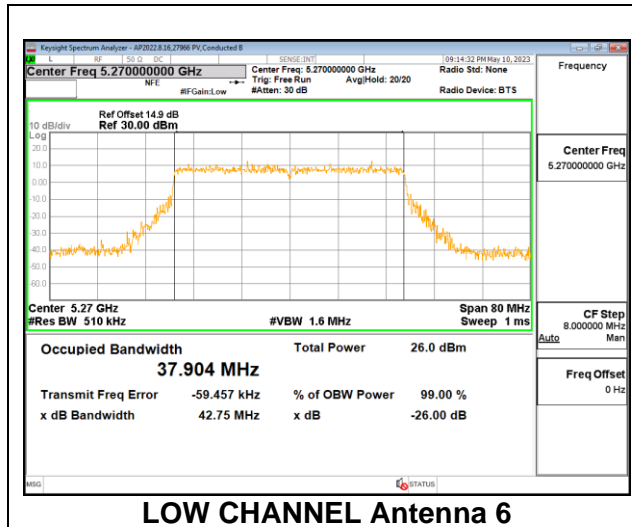

2TX Antenna 6 + Antenna 4 CDD OFDMA MODE: 484-Tones, RU Index 65

Channel	Frequency (MHz)	99% Bandwidth Antenna 6 (MHz)	99% Bandwidth Antenna 4 (MHz)
Low	5270	37.904	38.002
High	5310	37.973	37.987

LOW CHANNEL