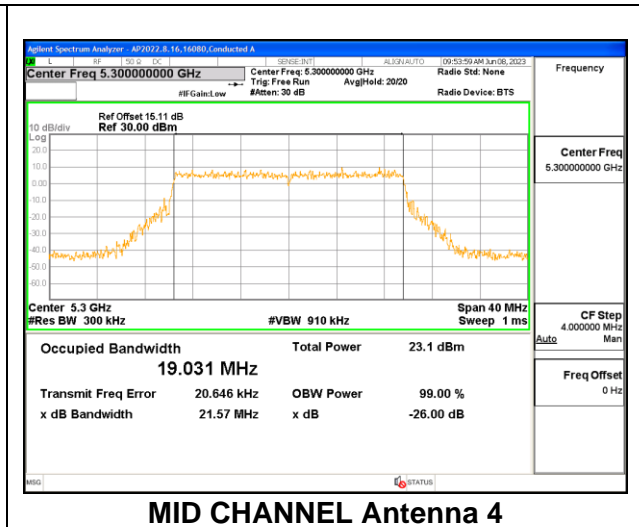

2TX Antenna 6 + Antenna 4 CDD OFDMA MODE: 242-Tones, RU Index 61

Channel	Frequency (MHz)	99% Bandwidth Antenna 6 (MHz)	99% Bandwidth Antenna 4 (MHz)
Low	5260	19.040	19.021
Mid	5300	19.073	19.031
High	5320	19.016	19.073

MID CHANNEL