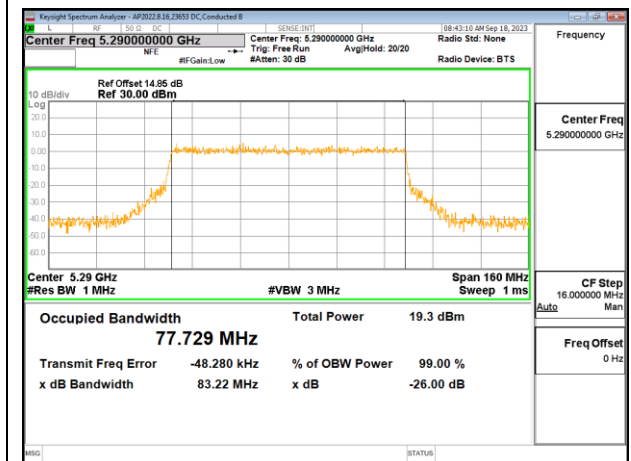

MID CHANNEL Antenna 9