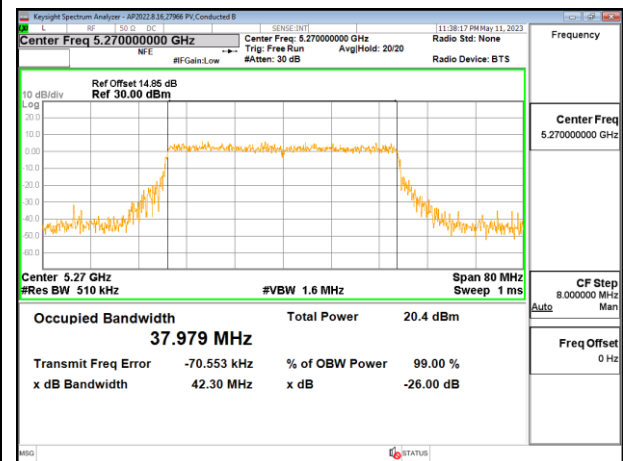

LOW CHANNEL

LOW CHANNEL Antenna 6

LOW CHANNEL Antenna 4

LOW CHANNEL Antenna 9

LOW CHANNEL Antenna 1

9.3.4. 802.11be EHT40 MODE IN THE 5.3GHz BAND

1TX Antenna 6 OFDMA MODE: 484-Tones, RU Index 65

Channel	Frequency (MHz)	99% Bandwidth (MHz)
Low	5270	38.071
High	5310	37.881