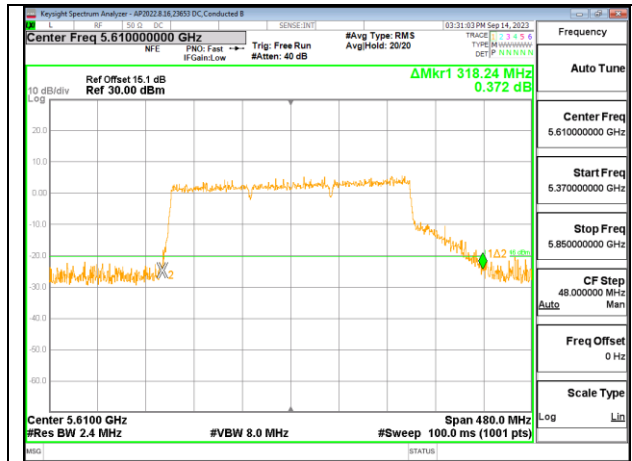

4TX Antenna 6 + Antenna 4 + Antenna 9 + Antenna 1 CDD OFDMA MODE: 3x 996-Tones

Channel	Frequency (MHz)	26 dB Bandwidth Antenna 6 (MHz)	26 dB Bandwidth Antenna 4 (MHz)	26 dB Bandwidth Antenna 9 (MHz)	26 dB Bandwidth Antenna 1 (MHz)
122	5610	318.24	289.16	315.36	318.24

MID CHANNEL

CHANNEL 122 Antenna 6