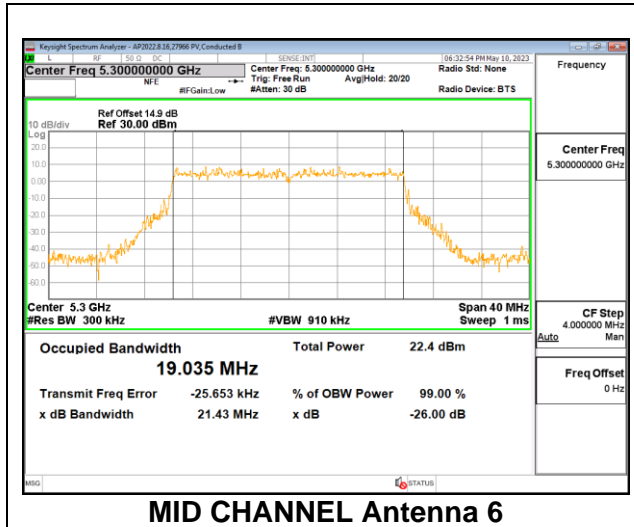

2TX Antenna 6 + Antenna 4 CDD OFDMA MODE: 242-Tones, RU Index 61

Channel	Frequency (MHz)	99% Bandwidth Antenna 6 (MHz)	99% Bandwidth Antenna 4 (MHz)
Low	5260	19.076	19.036
Mid	5300	19.035	19.055
High	5320	19.133	19.110

MID CHANNEL