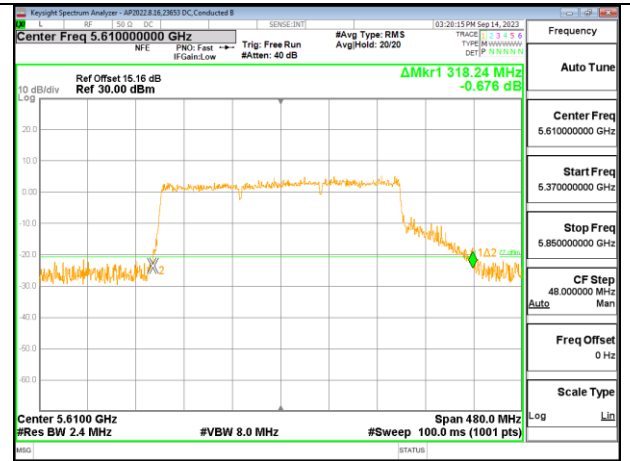

CHANNEL 122 Antenna 1