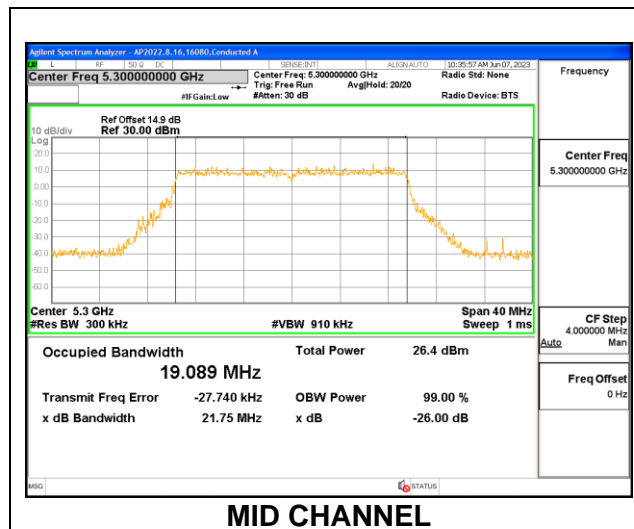

MID CHANNEL

MID CHANNEL Antenna 6

MID CHANNEL Antenna 4

MID CHANNEL Antenna 9

MID CHANNEL Antenna 1

9.3.2. 802.11be EHT20 MODE IN THE 5.3GHZ BAND

1TX Antenna 6 OFDMA MODE: 242-Tones, RU Index 61

Channel	Frequency (MHz)	99% Bandwidth (MHz)
Low	5260	19.110
Mid	5300	19.089
High	5320	19.037