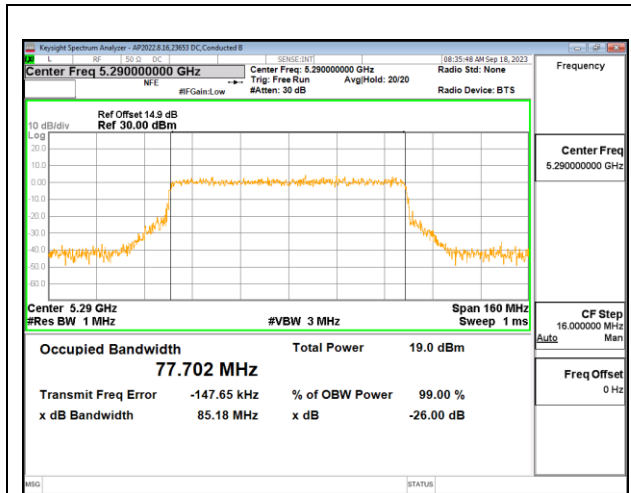

4TX Antenna 6 + Antenna 4 + Antenna 9 + Antenna 1 CDD OFDMA MODE: 996-Tones, RU Index 67

Channel	Frequency (MHz)	99% Bandwidth Antenna 6 (MHz)	99% Bandwidth Antenna 4 (MHz)	99% Bandwidth Antenna 9 (MHz)	99% Bandwidth Antenna 1 (MHz)
Mid	5290	77.702	77.535	77.729	77.898

MID CHANNEL

MID CHANNEL Antenna 6