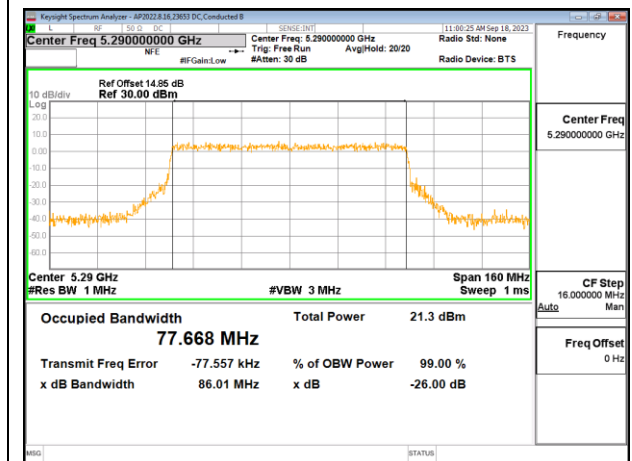

MID CHANNEL Antenna 4

MID CHANNEL Antenna 9

MID CHANNEL Antenna 1

9.3.7. 802.11ax HE160 MODE IN THE 5.3GHz BAND

1TX Antenna 6 OFDMA MODE: 2x 996-Tones, Index S68

Channel	Frequency (MHz)	99% Bandwidth (MHz)
Mid	5250	155.58