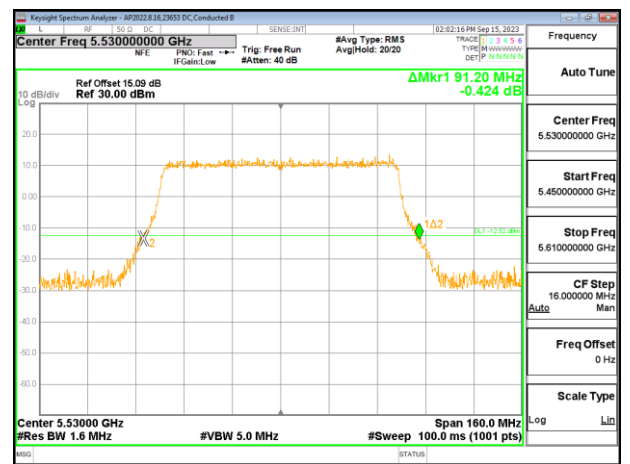

LOW CHANNEL

LOW CHANNEL Antenna 6

LOW CHANNEL Antenna 4

LOW CHANNEL Antenna 9

LOW CHANNEL Antenna 1

9.2.14. 802.11be EHT80 MODE IN THE 5.6GHz BAND

1TX Antenna 6 OFDMA MODE: 996-Tones, RU Index 67

Channel	Frequency (MHz)	26 dB Bandwidth (MHz)
Low	5530	92.80
High	5610	92.80
138	5690	94.24