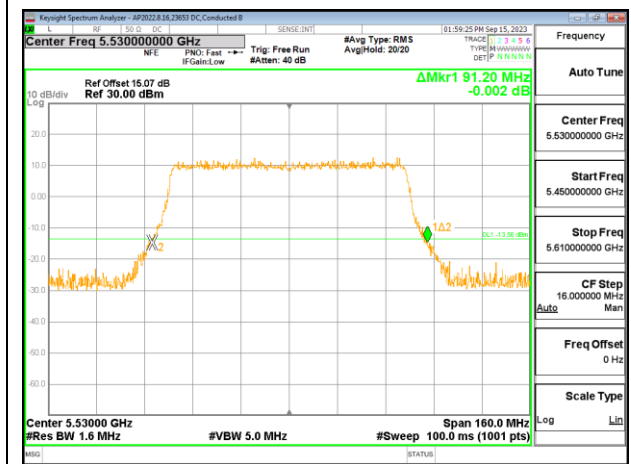

LOW CHANNEL Antenna 9