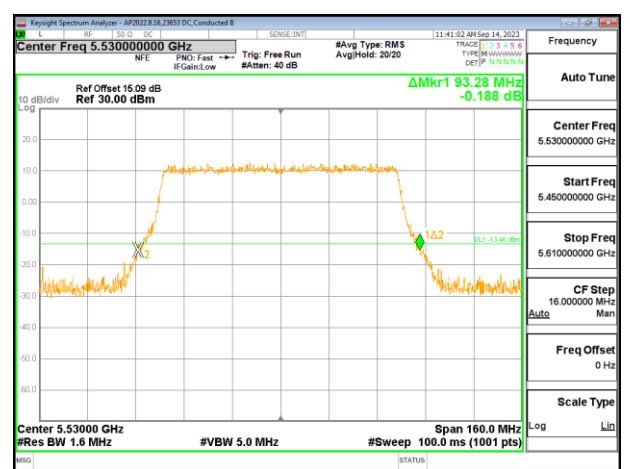

LOW CHANNEL

LOW CHANNEL Antenna 6

LOW CHANNEL Antenna 4

LOW CHANNEL Antenna 9

LOW CHANNEL Antenna 1

9.2.15. 802.11ax HE160 MODE IN THE 5.6GHz BAND

1TX Antenna 6 OFDMA MODE: 2x 996-Tones, Index S68

Channel	Frequency (MHz)	26 dB Bandwidth (MHz)
Mid	5570	173.76