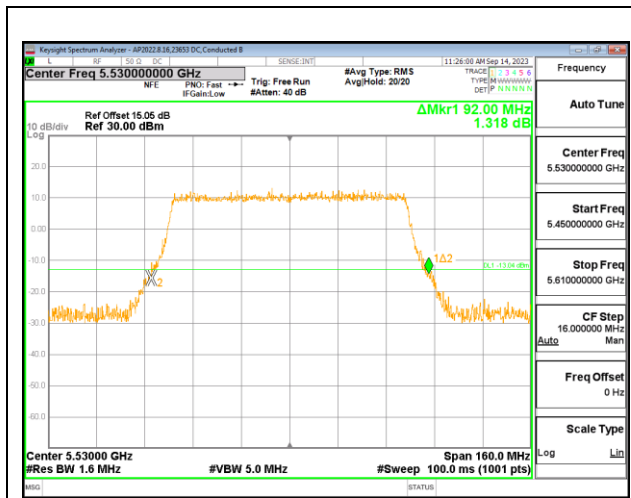

4TX Antenna 6 + Antenna 4 + Antenna 9 + Antenna 1 CDD OFDMA MODE: 996-Tones, RU Index 67

Channel	Frequency (MHz)	26 dB Bandwidth Antenna 6 (MHz)	26 dB Bandwidth Antenna 4 (MHz)	26 dB Bandwidth Antenna 9 (MHz)	26 dB Bandwidth Antenna 1 (MHz)
Low	5530	92.00	90.72	91.36	93.28
High	5610	92.64	92.16	91.52	91.20
138	5690	90.56	92.00	90.40	90.56

LOW CHANNEL

LOW CHANNEL Antenna 6