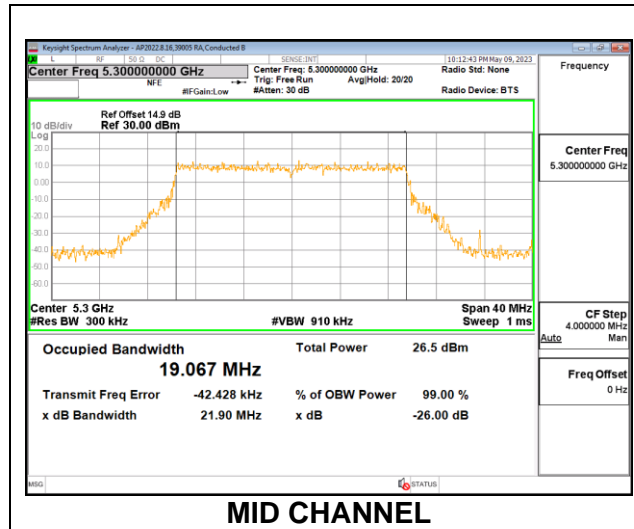

9.3.1. 802.11ax HE20 MODE IN THE 5.3GHz BAND

1TX Antenna 6 OFDMA MODE: 242-Tones, RU Index 61

Channel	Frequency (MHz)	99% Bandwidth (MHz)
Low	5260	19.056
Mid	5300	19.067
High	5320	19.029