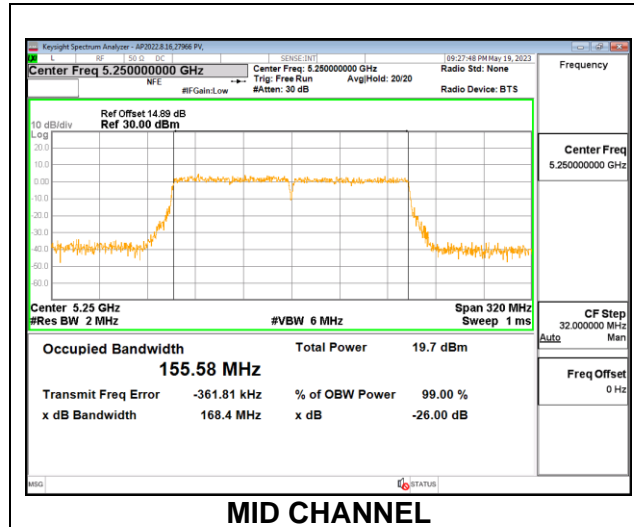

9.3.7. 802.11ax HE160 MODE IN THE 5.3GHz BAND

1TX Antenna 6 OFDMA MODE: 2x 996-Tones, Index S68

Channel	Frequency (MHz)	99% Bandwidth (MHz)
Mid	5250	155.58

MID CHANNEL

MID CHANNEL