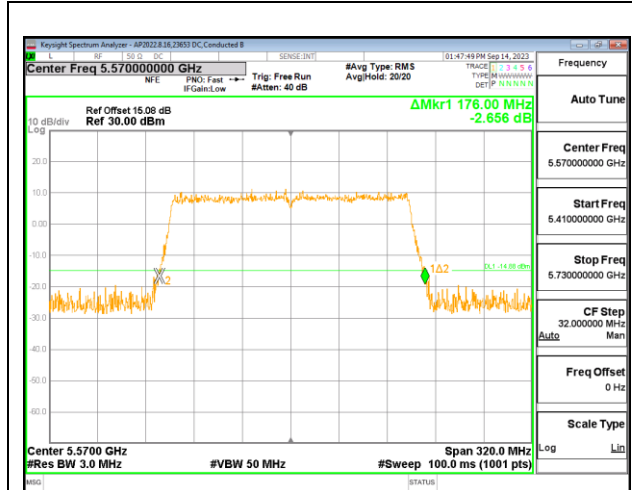

4TX Antenna 6 + Antenna 4 + Antenna 9 + Antenna 1 CDD OFDMA MODE: 2x 996-Tones, Index S68

Channel	Frequency (MHz)	26 dB Bandwidth Antenna 6 (MHz)	26 dB Bandwidth Antenna 4 (MHz)	26 dB Bandwidth Antenna 9 (MHz)	26 dB Bandwidth Antenna 1 (MHz)
Mid	5570	176.00	175.68	173.44	174.08

MID CHANNEL

MID CHANNEL Antenna 6