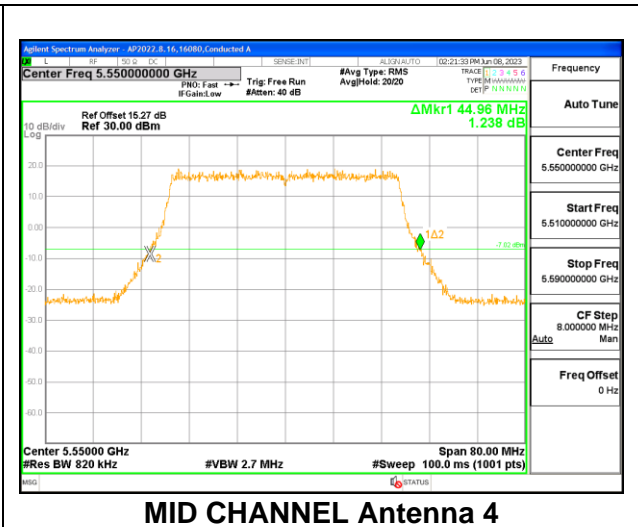

2TX Antenna 6 + Antenna 4 CDD OFDMA MODE: 484-Tones, RU Index 65

Channel	Frequency (MHz)	26 dB Bandwidth Antenna 6 (MHz)	26 dB Bandwidth Antenna 4 (MHz)
Low	5510	46.00	45.60
Mid	5550	44.80	44.96
High	5670	45.36	45.44
142	5710	45.76	45.68

MID CHANNEL