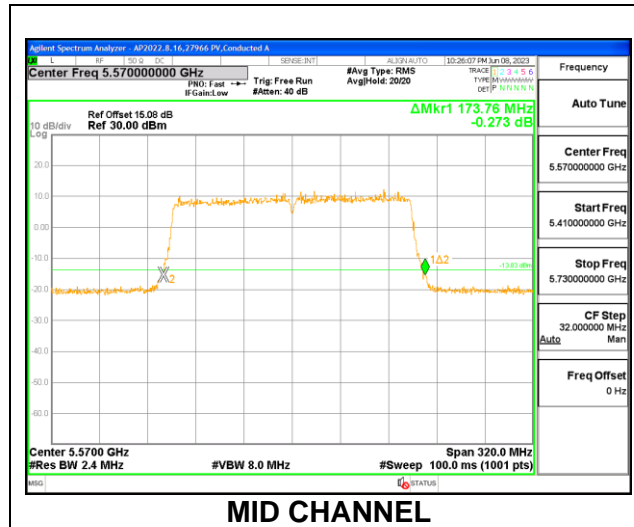

LOW CHANNEL

LOW CHANNEL Antenna 6

LOW CHANNEL Antenna 4

LOW CHANNEL Antenna 9

LOW CHANNEL Antenna 1

9.2.15. 802.11ax HE160 MODE IN THE 5.6GHz BAND

1TX Antenna 6 OFDMA MODE: 2x 996-Tones, Index S68

Channel	Frequency (MHz)	26 dB Bandwidth (MHz)
Mid	5570	173.76

MID CHANNEL

2TX Antenna 6 + Antenna 4 CDD OFDMA MODE: 2x 996-Tones, Index S68

Channel	Frequency (MHz)	26 dB Bandwidth Antenna 6 (MHz)	26 dB Bandwidth Antenna 4 (MHz)
Mid	5570	173.76	173.12

MID CHANNEL

4TX Antenna 6 + Antenna 4 + Antenna 9 + Antenna 1 CDD OFDMA MODE: 2x 996-Tones, Index S68