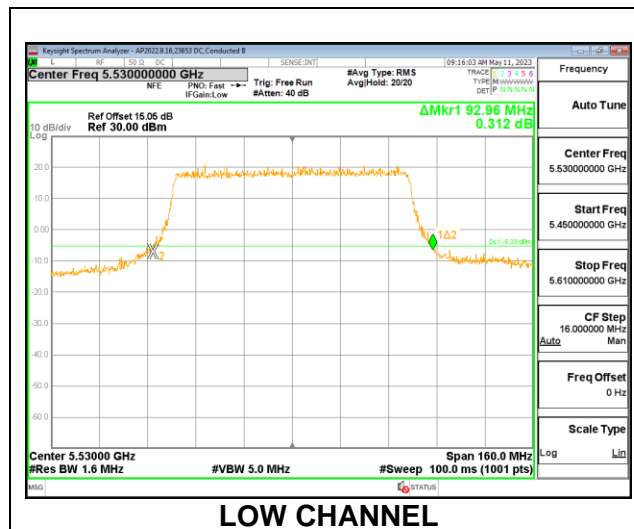

MID CHANNEL

MID CHANNEL Antenna 6

MID CHANNEL Antenna 4

MID CHANNEL Antenna 9

MID CHANNEL Antenna 1

9.2.13. 802.11ax HE80 MODE IN THE 5.6GHz BAND

1TX Antenna 6 OFDMA MODE: 996-Tones, RU Index 67

Channel	Frequency (MHz)	26 dB Bandwidth (MHz)
Low	5530	92.96
High	5610	92.80
138	5690	103.20