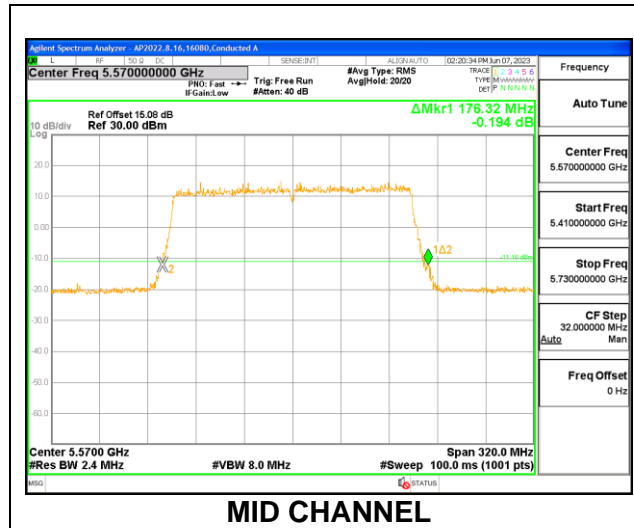

MID CHANNEL Antenna 4

MID CHANNEL Antenna 9

MID CHANNEL Antenna 1

9.2.16. 802.11be EHT160 MODE IN THE 5.6GHz BAND

1TX Antenna 6 OFDMA MODE: 2x 996-Tones, Index S68

Channel	Frequency (MHz)	26 dB Bandwidth (MHz)
Mid	5570	176.32

2TX Antenna 6 + Antenna 4 CDD OFDMA MODE: 2x 996-Tones, Index S68

Channel	Frequency (MHz)	26 dB Bandwidth Antenna 6 (MHz)	26 dB Bandwidth Antenna 4 (MHz)
Mid	5570	176.32	175.04

MID CHANNEL

4TX Antenna 6 + Antenna 4 + Antenna 9 + Antenna 1 CDD OFDMA MODE: 2x 996-Tones, Index S68