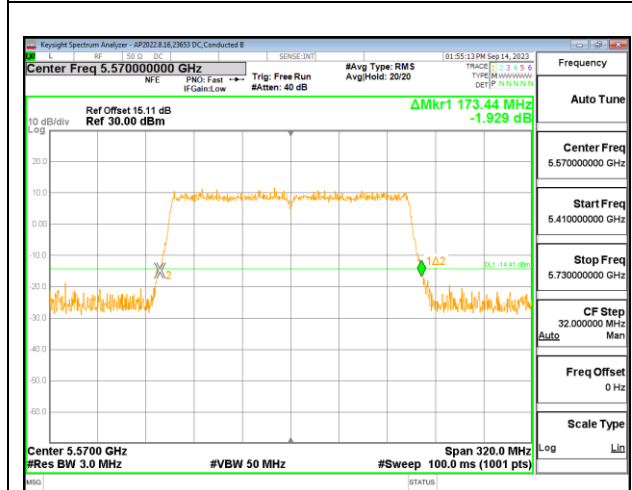

MID CHANNEL Antenna 9