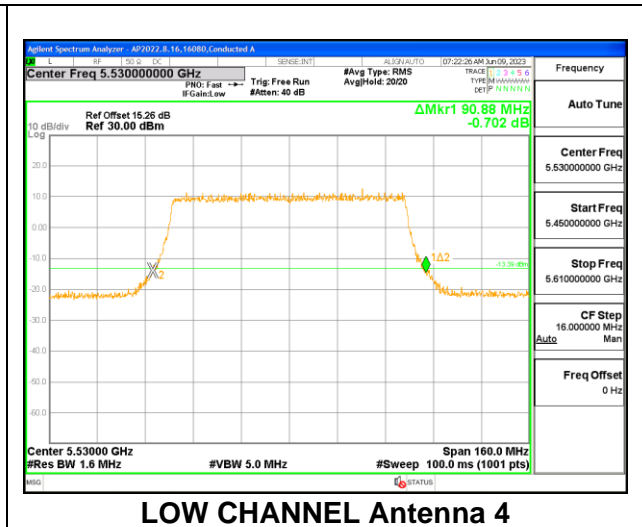

2TX Antenna 6 + Antenna 4 CDD OFDMA MODE: 996-Tones, RU Index 67

Channel	Frequency (MHz)	26 dB Bandwidth Antenna 6 (MHz)	26 dB Bandwidth Antenna 4 (MHz)
Low	5530	92.64	90.88
High	5610	92.64	91.36
138	5690	93.92	90.56

LOW CHANNEL