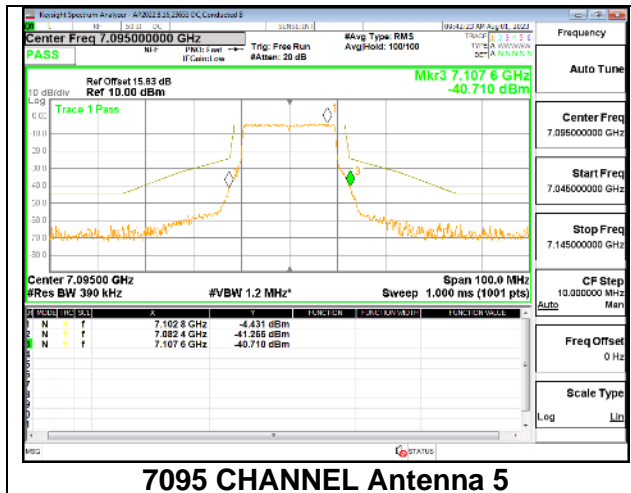

MID CHANNEL

7095 CHANNEL

HIGH CHANNEL

2TX Antenna 5 + Antenna 8 CDD OFDMA MODE: 242-Tones, RU Index 61

LOW CHANNEL

MID CHANNEL

7095 CHANNEL

HIGH CHANNEL