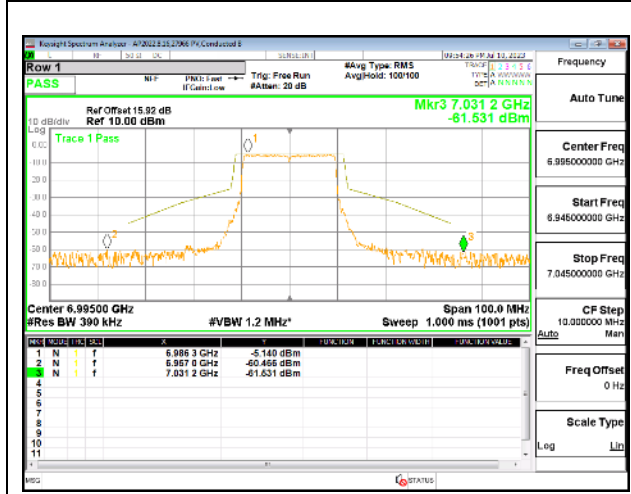

MID CHANNEL Antenna 3