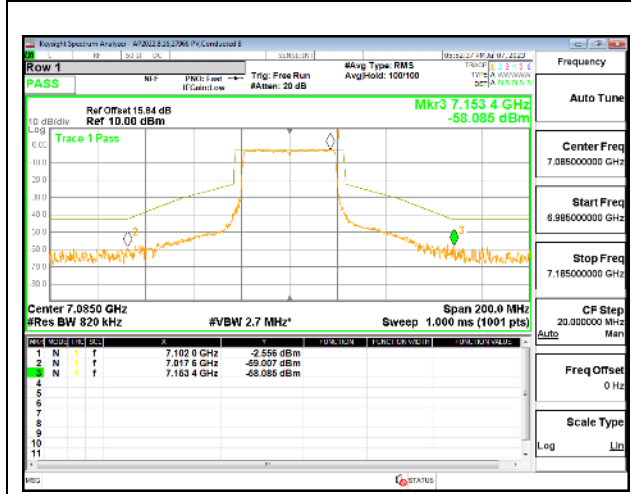

MID CHANNEL Antenna 3

MID CHANNEL Antenna 10

HIGH CHANNEL

HIGH CHANNEL Antenna 5

HIGH CHANNEL Antenna 8

HIGH CHANNEL Antenna 3

HIGH CHANNEL Antenna 10

9.5.31. 802.11be EHT40 MODE IN THE UNII-8 BAND