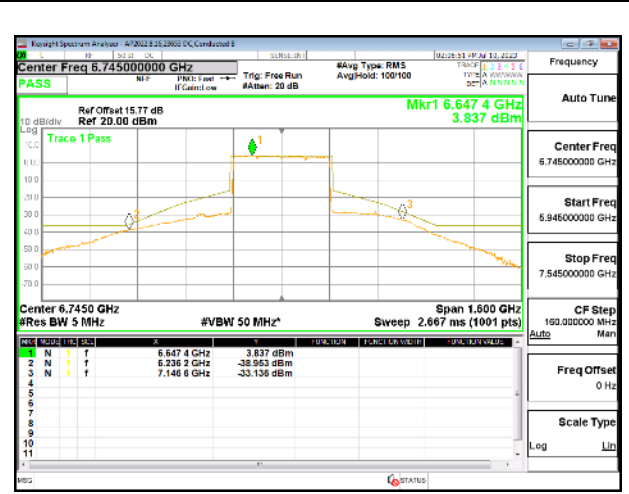

H STRADDLE

H STRADDLE Antenna 5

H STRADDLE Antenna 8

H STRADDLE Antenna 3

H STRADDLE Antenna 10

9.5.28. 802.11ax HE20 MODE IN THE UNII-8 BAND

1TX Antenna 5 OFDMA MODE: 242-Tones, RU Index 61

2TX Antenna 5 + Antenna 8 CDD OFDMA MODE: 242-Tones, RU Index 61