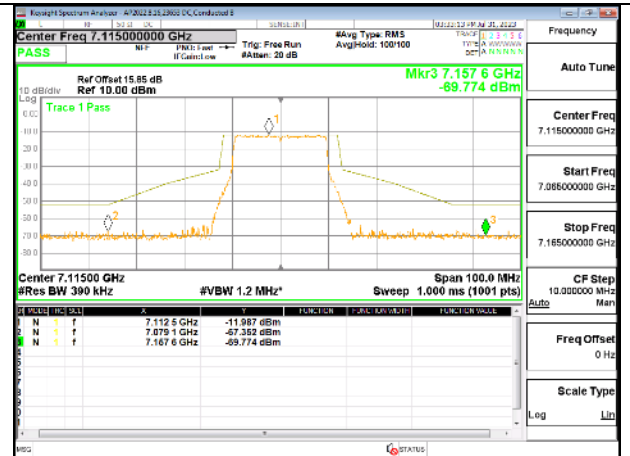

HIGH CHANNEL