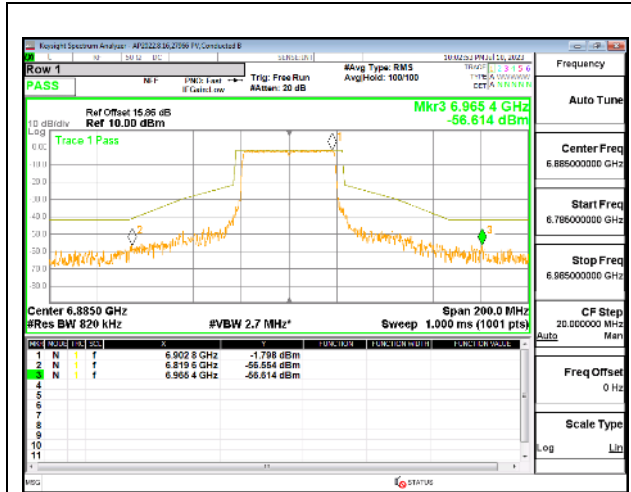

4TX Antenna 5 + Antenna 8 + Antenna 3+ Antenna 10 CDD OFDMA MODE: 484-Tones, RU Index 65

LOW STRADDLE CHANNEL

LOW STRADDLE CHANNEL Antenna 5