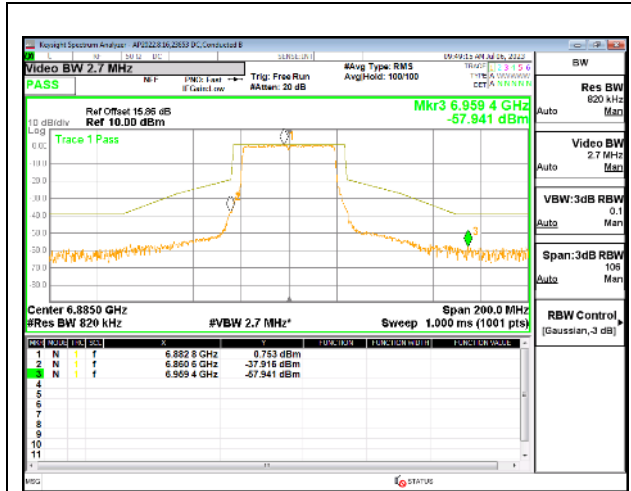

9.5.31. 802.11be EHT40 MODE IN THE UNII-8 BAND

1TX Antenna 5 OFDMA MODE: 484-Tones, RU Index 65

LOW STRADDLE CHANNEL