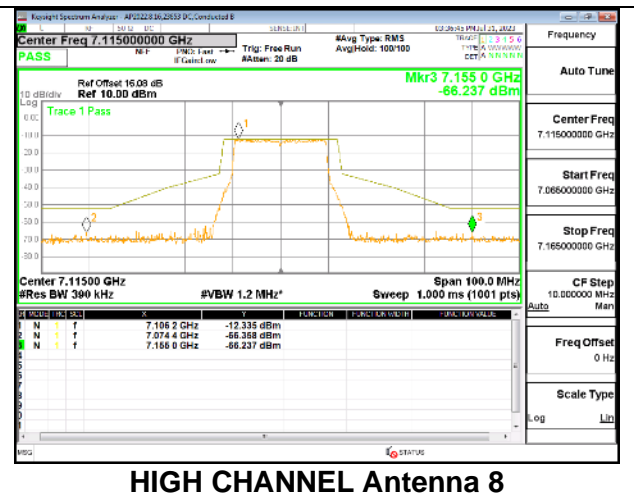

MID CHANNEL

7095 CHANNEL

HIGH CHANNEL

2TX Antenna 5 + Antenna 8 CDD OFDMA MODE: 242-Tones, RU Index 61

LOW CHANNEL

MID CHANNEL

7095 CHANNEL

HIGH CHANNEL