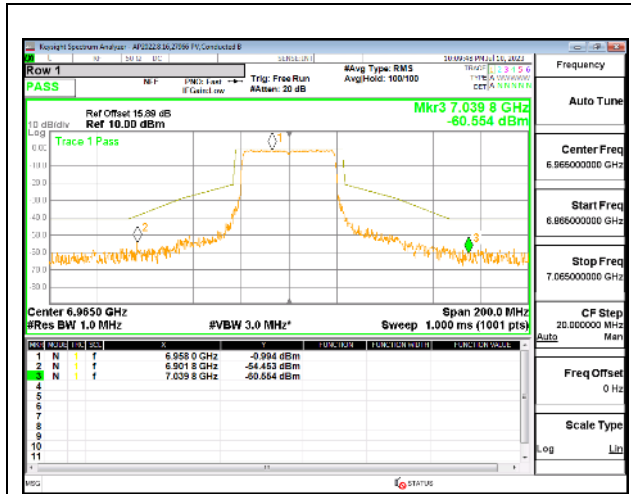

MID CHANNEL

MID CHANNEL Antenna 5