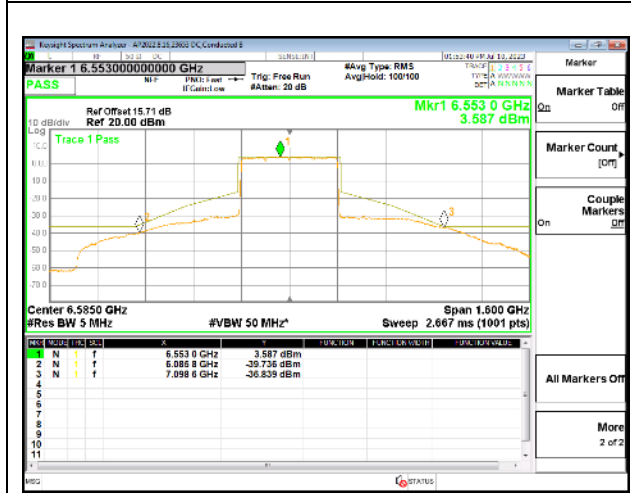

L STRADDLE

H STRADDLE

4TX Antenna 5 + Antenna 8 + Antenna 3+ Antenna 10 CDD OFDMA MODE: 4x 996-Tones, Index 569

L STRADDLE

L STRADDLE Antenna 5

L STRADDLE Antenna 8

L STRADDLE Antenna 3

L STRADDLE Antenna 10