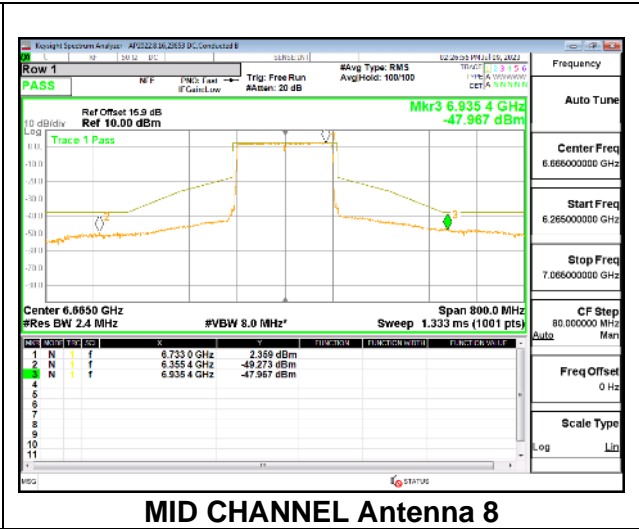

MID CHANNEL Antenna 8

STRADDLE CHANNEL