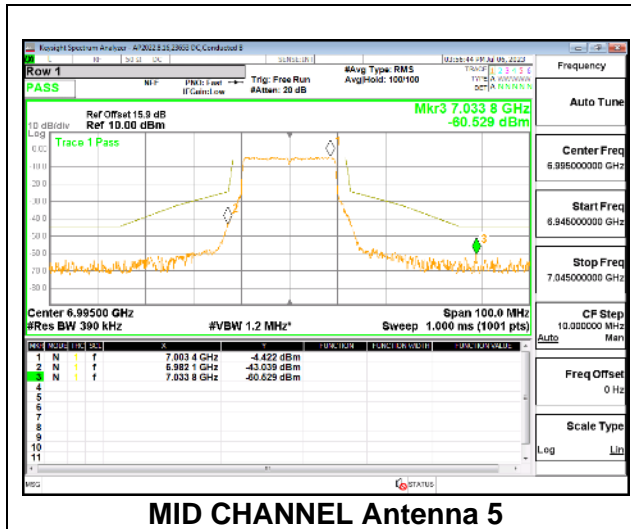

MID CHANNEL