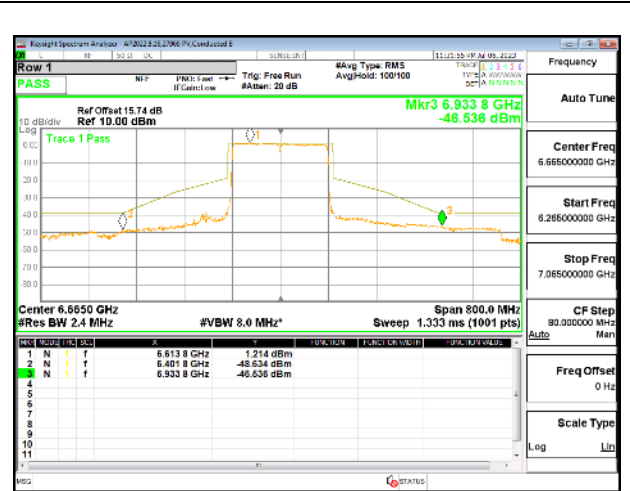

MID CHANNEL

MID CHANNEL Antenna 5

MID CHANNEL Antenna 8

MID CHANNEL Antenna 3

MID CHANNEL Antenna 10

STRADDLE CHANNEL

STRADDLE CHANNEL Antenna 5

STRADDLE CHANNEL Antenna 8

STRADDLE CHANNEL Antenna 3

STRADDLE CHANNEL Antenna 10

9.5.26. 802.11be EHT160 MODE IN THE UNII-7 BAND

1TX Antenna 5 OFDMA MODE: 2x 996-Tones, Index S68

2TX Antenna 5 + Antenna 8 CDD OFDMA MODE: 2x 996-Tones, Index S68