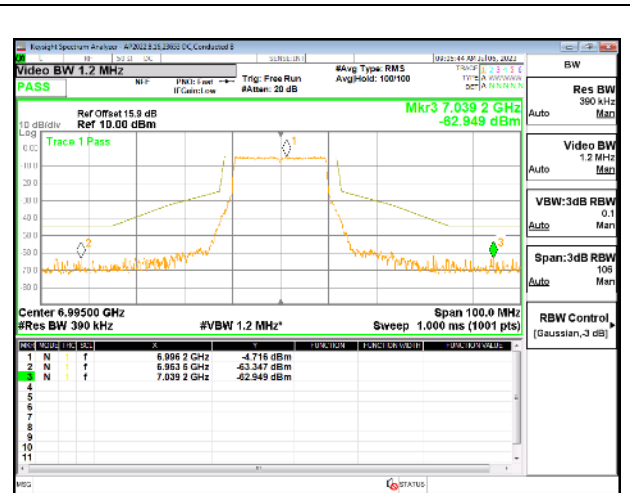

HIGH CHANNEL

HIGH CHANNEL Antenna 5

HIGH CHANNEL Antenna 8

HIGH CHANNEL Antenna 3

HIGH CHANNEL Antenna 10

9.5.29. 802.11be EHT20 MODE IN THE UNII-8 BAND

1TX Antenna 5 OFDMA MODE: 242-Tones, RU Index 61

LOW CHANNEL