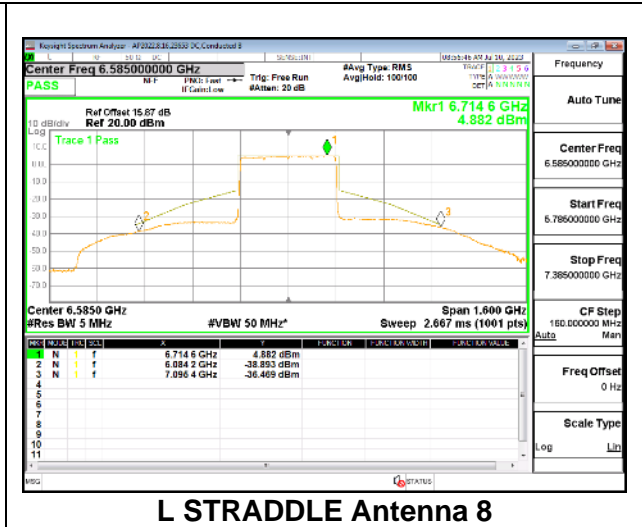

STRADDLE CHANNEL Antenna 3

STRADDLE CHANNEL Antenna 10

9.5.27. 802.11be EHT320 MODE IN THE UNII-7 BAND

1TX Antenna 5 OFDMA MODE: 4x 996-Tones, Index S69

2TX Antenna 5 + Antenna 8 CDD OFDMA MODE: 4x 996-Tones, Index S69

L STRADDLE

H STRADDLE

4TX Antenna 5 + Antenna 8 + Antenna 3+ Antenna 10 CDD OFDMA MODE: 4x 996-Tones, Index 569

L STRADDLE

L STRADDLE Antenna 5

L STRADDLE Antenna 8

L STRADDLE Antenna 3

L STRADDLE Antenna 10