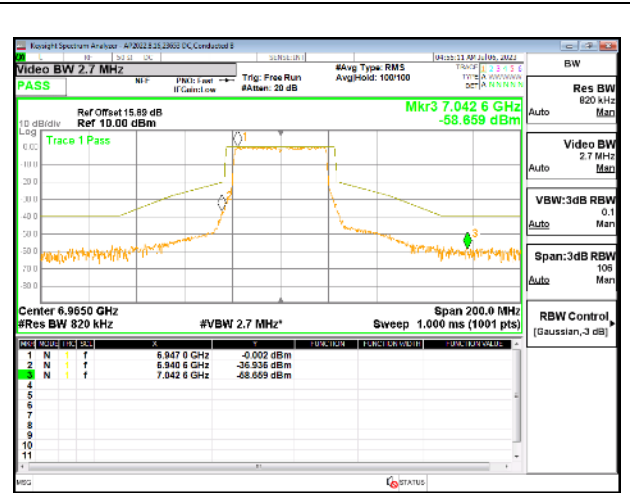

HIGH CHANNEL

HIGH CHANNEL Antenna 5

HIGH CHANNEL Antenna 8

HIGH CHANNEL Antenna 3

HIGH CHANNEL Antenna 10

9.5.30. 802.11ax HE40 MODE IN THE UNII-8 BAND

1TX Antenna 5 OFDMA MODE: 484-Tones, RU Index 65

LOW STRADDLE CHANNEL