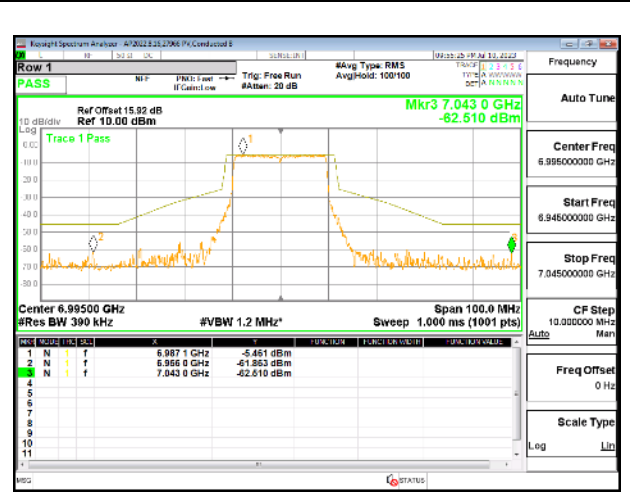

MID CHANNEL Antenna 10