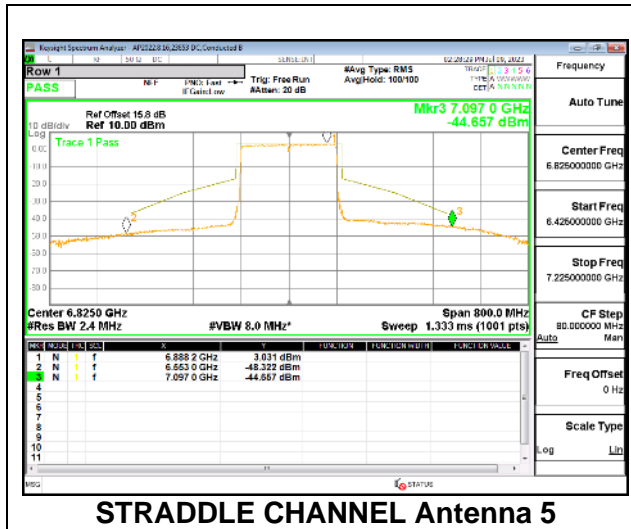

MID CHANNEL

MID CHANNEL Antenna 5

MID CHANNEL Antenna 8

STRADDLE CHANNEL

STRADDLE CHANNEL Antenna 5

STRADDLE CHANNEL Antenna 8

4TX Antenna 5 + Antenna 8 + Antenna 3+ Antenna 10 CDD OFDMA MODE: 2x 996-Tones, Index S68