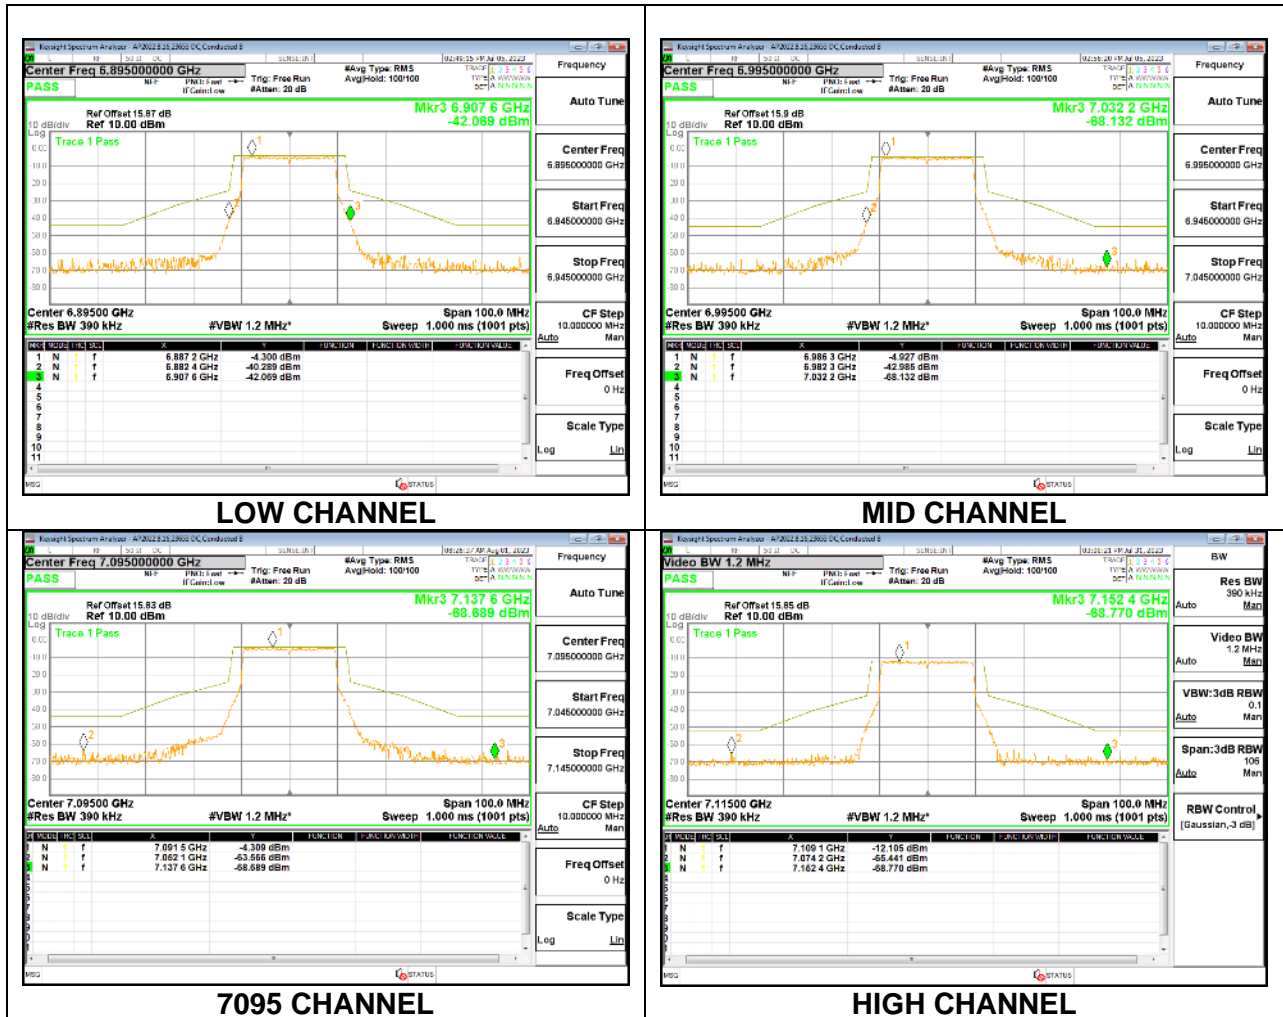

H STRADDLE

H STRADDLE Antenna 5

H STRADDLE Antenna 8

H STRADDLE Antenna 3

H STRADDLE Antenna 10

9.5.28. 802.11ax HE20 MODE IN THE UNII-8 BAND

1TX Antenna 5 OFDMA MODE: 242-Tones, RU Index 61

2TX Antenna 5 + Antenna 8 CDD OFDMA MODE: 242-Tones, RU Index 61