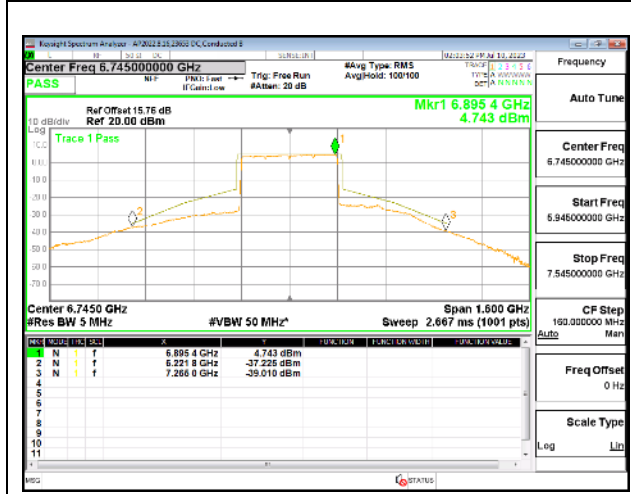

H STRADDLE Antenna 3