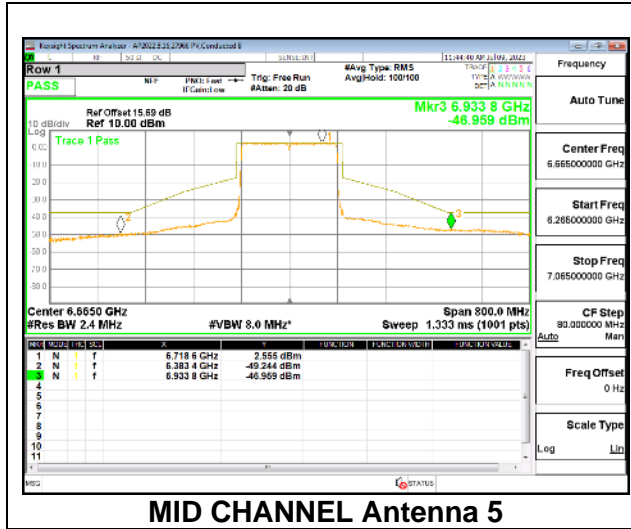

2TX Antenna 5 + Antenna 8 CDD OFDMA MODE: 2x 996-Tones, Index S68

MID CHANNEL

MID CHANNEL Antenna 5

MID CHANNEL Antenna 8

STRADDLE CHANNEL

STRADDLE CHANNEL Antenna 5

STRADDLE CHANNEL Antenna 8

4TX Antenna 5 + Antenna 8 + Antenna 3+ Antenna 10 CDD OFDMA MODE: 2x 996-Tones, Index S68