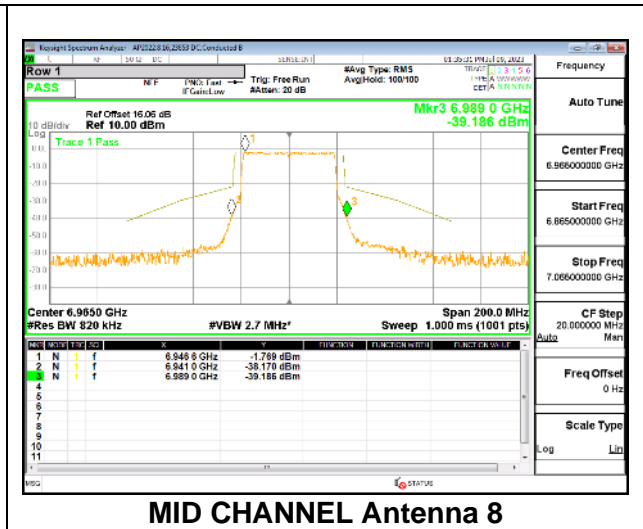

1TX Antenna 5 OFDMA MODE: 484-Tones, RU Index 65

LOW STRADDLE CHANNEL

MID CHANNEL

HIGH CHANNEL

Intentionally Left Blank

2TX Antenna 5 + Antenna 8 CDD OFDMA MODE: 484-Tones, RU Index 65

LOW STRADDLE CHANNEL

MID CHANNEL

HIGH CHANNEL

4TX Antenna 5 + Antenna 8 + Antenna 3+ Antenna 10 CDD OFDMA MODE: 484-Tones, RU Index 65

LOW STRADDLE CHANNEL

LOW STRADDLE CHANNEL Antenna 5

LOW STRADDLE CHANNEL Antenna 8

LOW STRADDLE CHANNEL Antenna 3