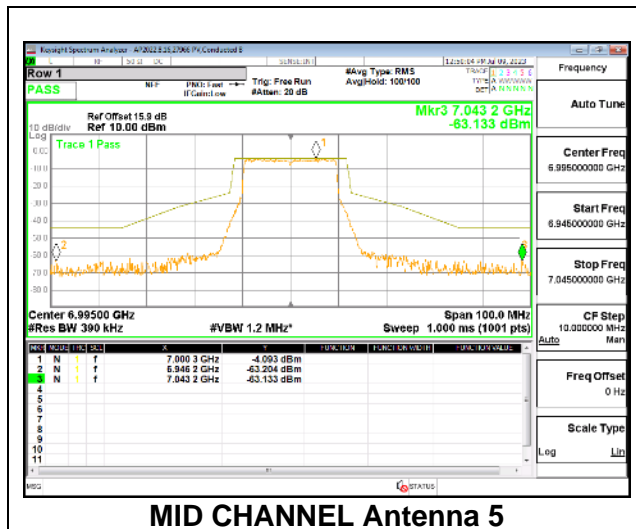

MID CHANNEL

7095 CHANNEL

HIGH CHANNEL

2TX Antenna 5 + Antenna 8 CDD OFDMA MODE: 242-Tones, RU Index 61

LOW CHANNEL

MID CHANNEL

7095 CHANNEL

HIGH CHANNEL