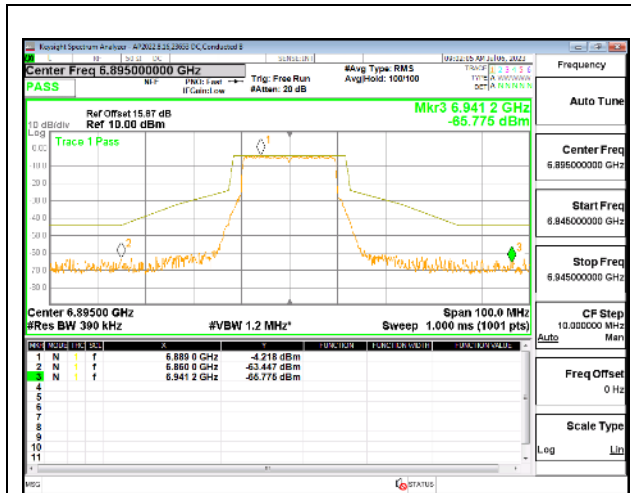

HIGH CHANNEL

HIGH CHANNEL Antenna 5

HIGH CHANNEL Antenna 8

HIGH CHANNEL Antenna 3

HIGH CHANNEL Antenna 10

9.5.29. 802.11be EHT20 MODE IN THE UNII-8 BAND

1TX Antenna 5 OFDMA MODE: 242-Tones, RU Index 61

LOW CHANNEL