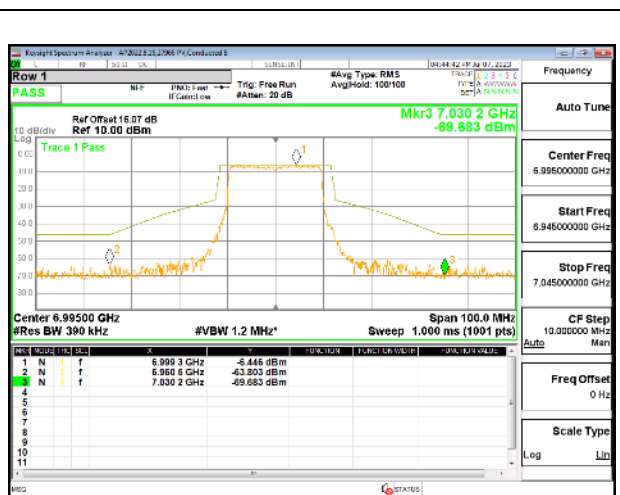

4TX Antenna 5 + Antenna 8 + Antenna 3+ Antenna 10 CDD OFDMA MODE: 242-Tones, RU Index 61

LOW CHANNEL

LOW CHANNEL Antenna 5

LOW CHANNEL Antenna 8

LOW CHANNEL Antenna 3

LOW CHANNEL Antenna 10

MID CHANNEL

MID CHANNEL Antenna 5