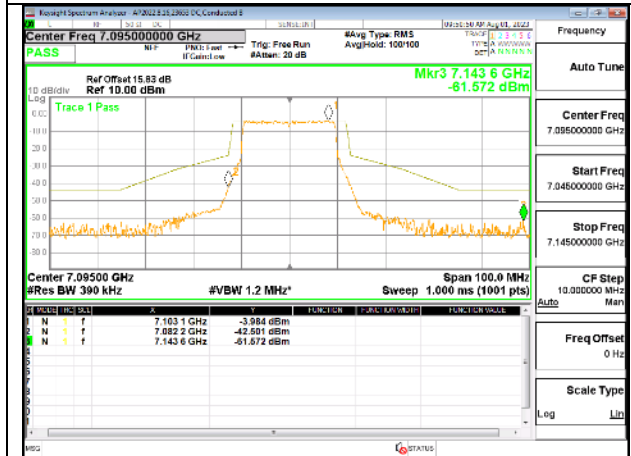

7095 CHANNEL