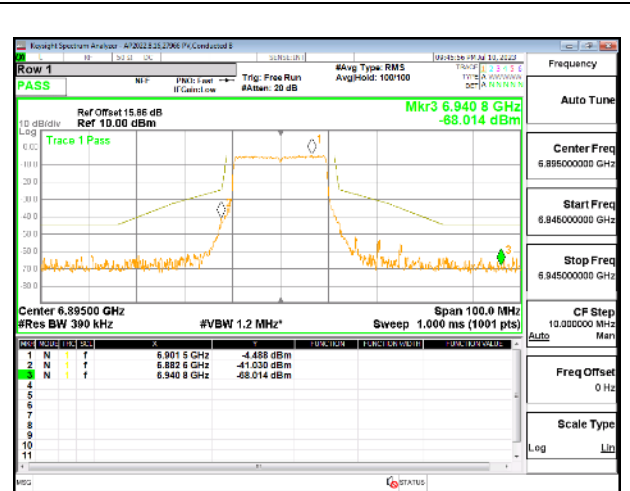

4TX Antenna 5 + Antenna 8 + Antenna 3+ Antenna 10 CDD OFDMA MODE: 242-Tones, RU Index 61

LOW CHANNEL

LOW CHANNEL Antenna 5

LOW CHANNEL Antenna 8

LOW CHANNEL Antenna 3

LOW CHANNEL Antenna 10

MID CHANNEL

MID CHANNEL Antenna 5