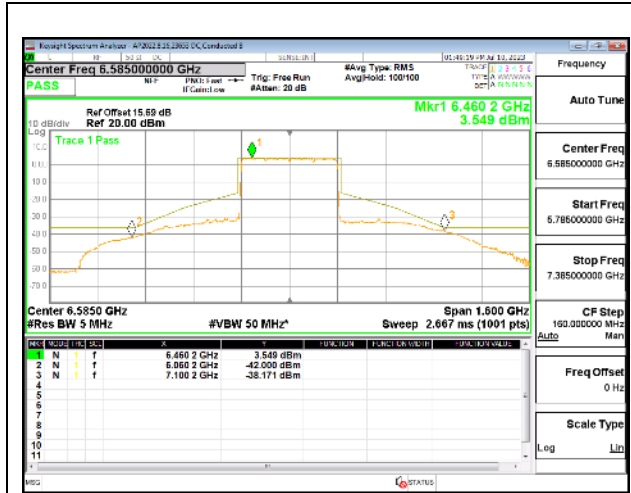

L STRADDLE

H STRADDLE

4TX Antenna 5 + Antenna 8 + Antenna 3+ Antenna 10 CDD OFDMA MODE: 4x 996-Tones, Index 569

L STRADDLE

L STRADDLE Antenna 5

L STRADDLE Antenna 8

L STRADDLE Antenna 3

L STRADDLE Antenna 10