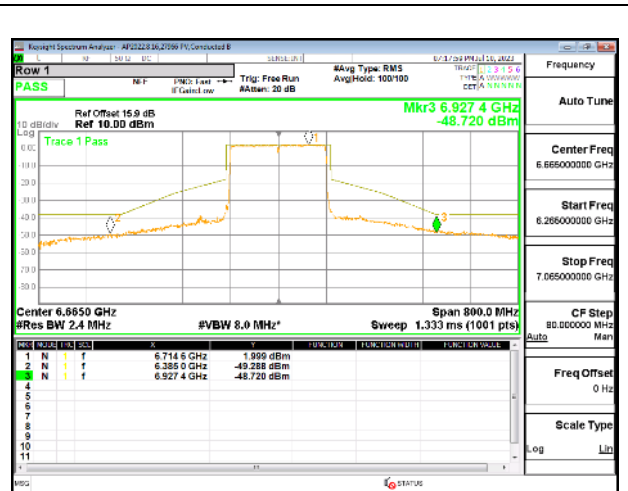

MID CHANNEL Antenna 8