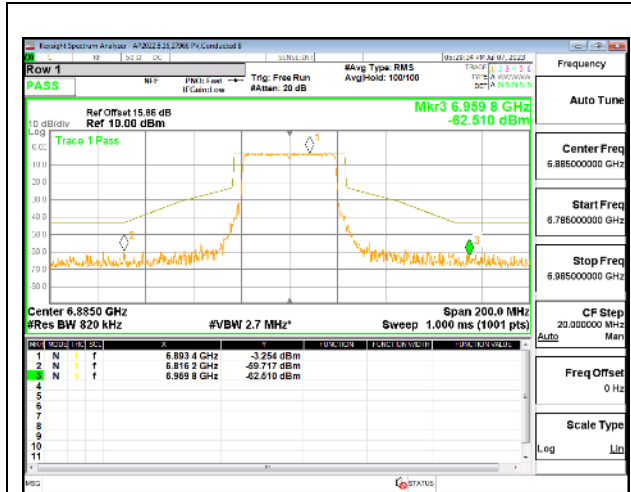

4TX Antenna 5 + Antenna 8 + Antenna 3+ Antenna 10 CDD OFDMA MODE: 484-Tones, RU Index 65

LOW STRADDLE CHANNEL

LOW STRADDLE CHANNEL Antenna 5