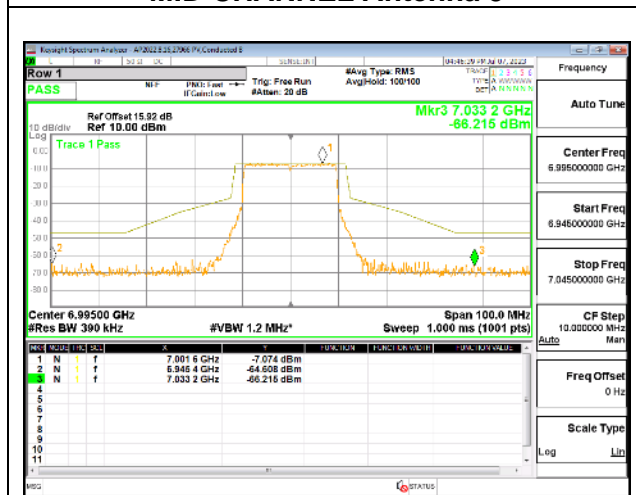

MID CHANNEL Antenna 3