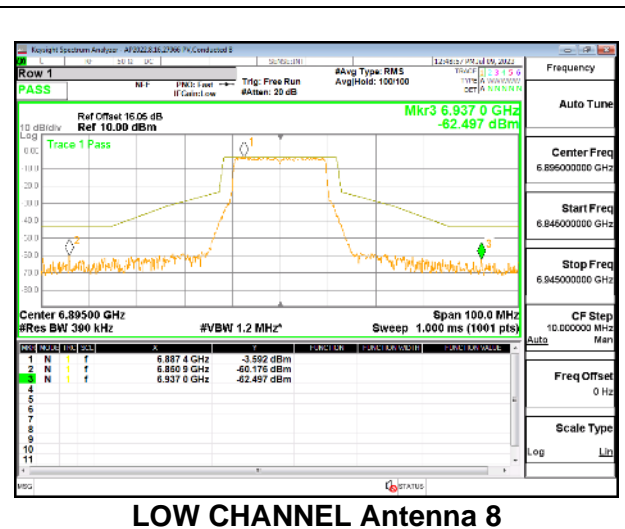

MID CHANNEL

7095 CHANNEL

HIGH CHANNEL

2TX Antenna 5 + Antenna 8 CDD OFDMA MODE: 242-Tones, RU Index 61

LOW CHANNEL

MID CHANNEL

7095 CHANNEL

HIGH CHANNEL