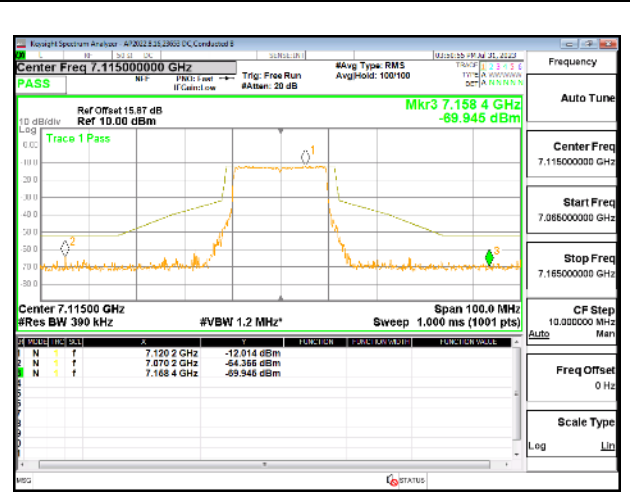

HIGH CHANNEL

HIGH CHANNEL Antenna 5

HIGH CHANNEL Antenna 8

HIGH CHANNEL Antenna 3

HIGH CHANNEL Antenna 10

9.5.30. 802.11ax HE40 MODE IN THE UNII-8 BAND

1TX Antenna 5 OFDMA MODE: 484-Tones, RU Index 65

LOW STRADDLE CHANNEL