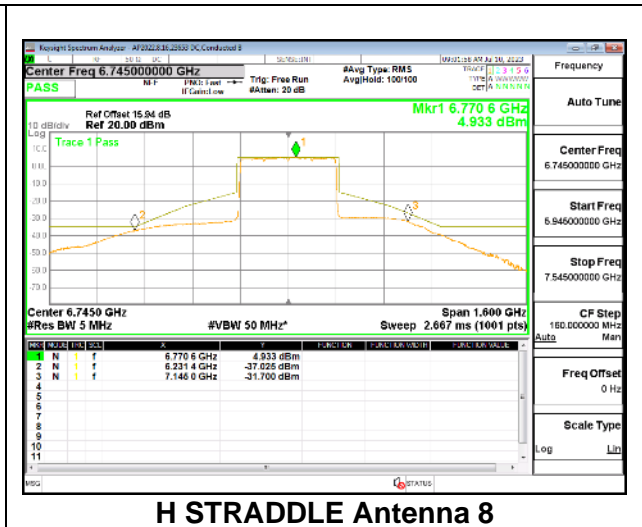

STRADDLE CHANNEL Antenna 3

STRADDLE CHANNEL Antenna 10

9.5.27. 802.11be EHT320 MODE IN THE UNII-7 BAND

1TX Antenna 5 OFDMA MODE: 4x 996-Tones, Index S69

2TX Antenna 5 + Antenna 8 CDD OFDMA MODE: 4x 996-Tones, Index S69

L STRADDLE

H STRADDLE

4TX Antenna 5 + Antenna 8 + Antenna 3+ Antenna 10 CDD OFDMA MODE: 4x 996-Tones, Index 569

L STRADDLE

L STRADDLE Antenna 5

L STRADDLE Antenna 8

L STRADDLE Antenna 3

L STRADDLE Antenna 10