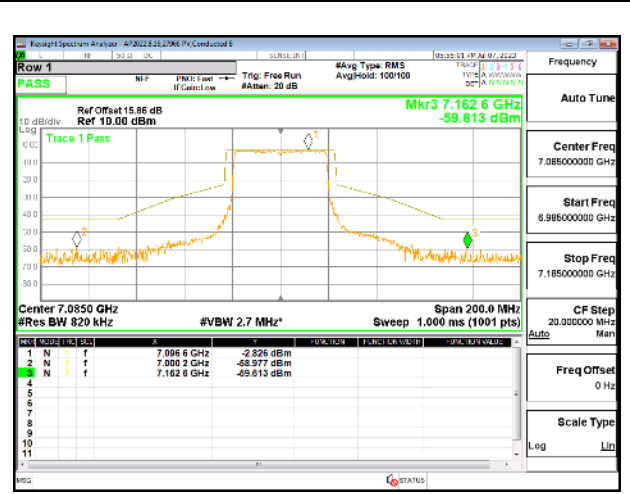

MID CHANNEL Antenna 3

MID CHANNEL Antenna 10

HIGH CHANNEL

HIGH CHANNEL Antenna 5

HIGH CHANNEL Antenna 8

HIGH CHANNEL Antenna 3

HIGH CHANNEL Antenna 10

9.5.31. 802.11be EHT40 MODE IN THE UNII-8 BAND