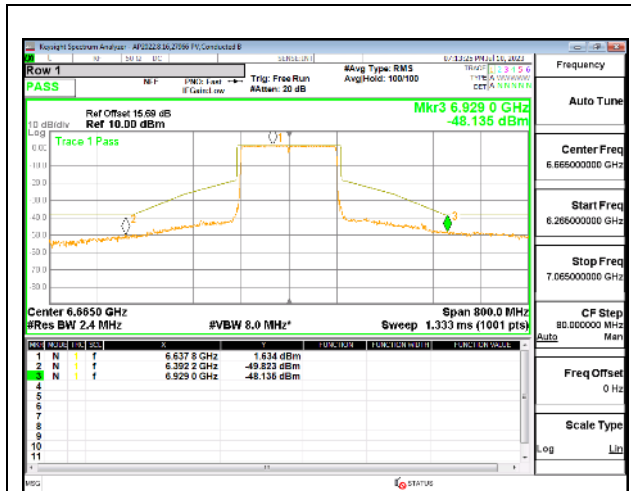

4TX Antenna 5 + Antenna 8 + Antenna 3+ Antenna 10 CDD OFDMA MODE: 2x 996-Tones, Index S68

MID CHANNEL

MID CHANNEL Antenna 5