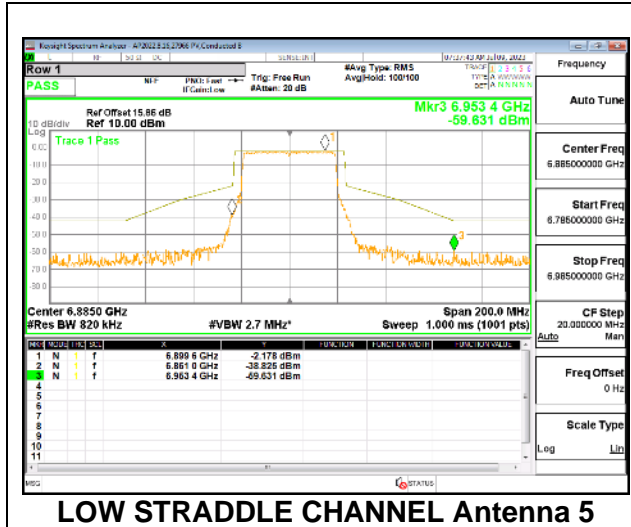

MID CHANNEL

HIGH CHANNEL

Intentionally Left Blank

2TX Antenna 5 + Antenna 8 CDD OFDMA MODE: 484-Tones, RU Index 65

LOW STRADDLE CHANNEL

MID CHANNEL

HIGH CHANNEL

4TX Antenna 5 + Antenna 8 + Antenna 3+ Antenna 10 CDD OFDMA MODE: 484-Tones, RU Index 65

LOW STRADDLE CHANNEL

LOW STRADDLE CHANNEL Antenna 5

LOW STRADDLE CHANNEL Antenna 8

LOW STRADDLE CHANNEL Antenna 3

LOW STRADDLE CHANNEL Antenna 10

MID CHANNEL

MID CHANNEL Antenna 5

MID CHANNEL Antenna 8