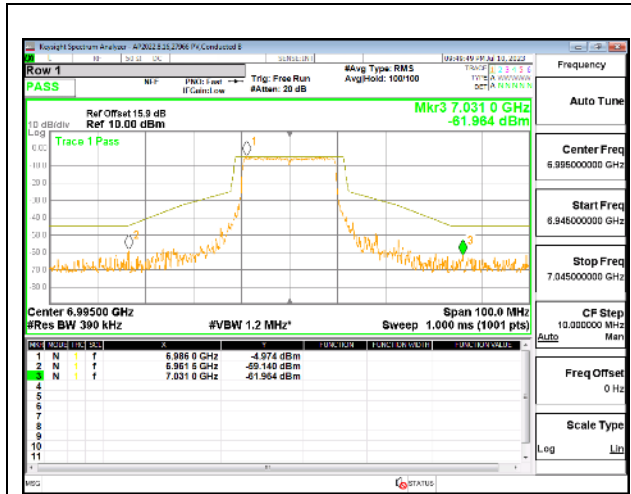

4TX Antenna 5 + Antenna 8 + Antenna 3+ Antenna 10 CDD OFDMA MODE: 242-Tones, RU Index 61

LOW CHANNEL

LOW CHANNEL Antenna 5

LOW CHANNEL Antenna 8

LOW CHANNEL Antenna 3

LOW CHANNEL Antenna 10

MID CHANNEL

MID CHANNEL Antenna 5