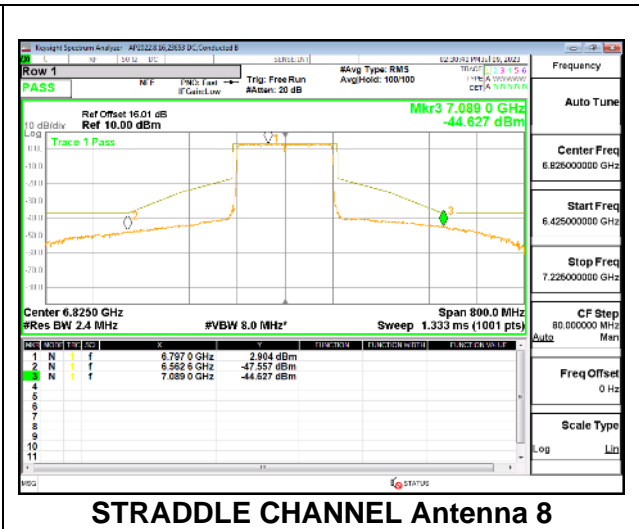

MID CHANNEL

MID CHANNEL Antenna 5

MID CHANNEL Antenna 8

STRADDLE CHANNEL

STRADDLE CHANNEL Antenna 5

STRADDLE CHANNEL Antenna 8

4TX Antenna 5 + Antenna 8 + Antenna 3+ Antenna 10 CDD OFDMA MODE: 2x 996-Tones, Index S68