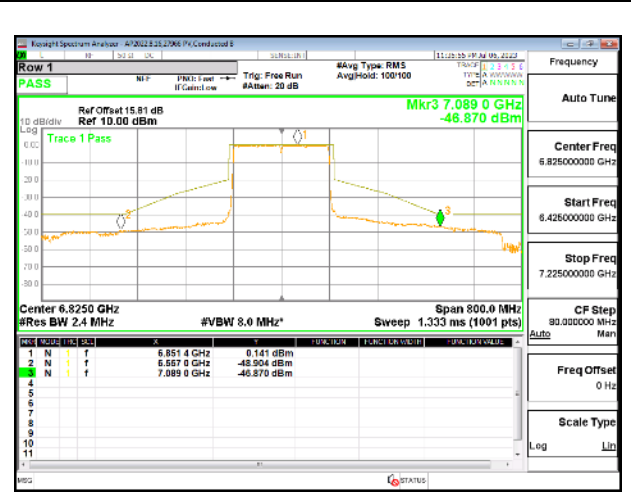

STRADDLE CHANNEL Antenna 3

STRADDLE CHANNEL Antenna 10

9.5.26. 802.11be EHT160 MODE IN THE UNII-7 BAND

1TX Antenna 5 OFDMA MODE: 2x 996-Tones, Index S68

2TX Antenna 5 + Antenna 8 CDD OFDMA MODE: 2x 996-Tones, Index S68