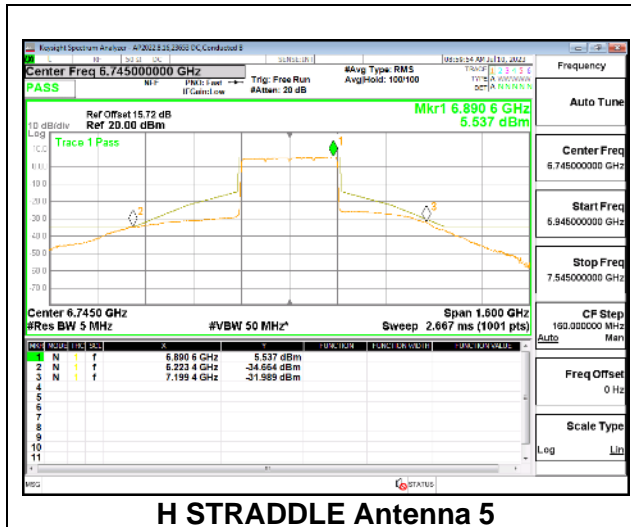

STRADDLE CHANNEL Antenna 3

STRADDLE CHANNEL Antenna 10

9.5.27. 802.11be EHT320 MODE IN THE UNII-7 BAND

1TX Antenna 5 OFDMA MODE: 4x 996-Tones, Index S69

2TX Antenna 5 + Antenna 8 CDD OFDMA MODE: 4x 996-Tones, Index S69

L STRADDLE

H STRADDLE

4TX Antenna 5 + Antenna 8 + Antenna 3+ Antenna 10 CDD OFDMA MODE: 4x 996-Tones, Index 569

L STRADDLE

L STRADDLE Antenna 5

L STRADDLE Antenna 8

L STRADDLE Antenna 3

L STRADDLE Antenna 10