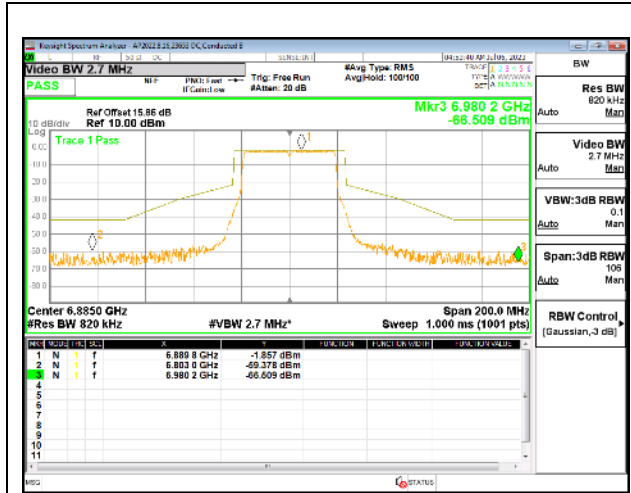

HIGH CHANNEL

HIGH CHANNEL Antenna 5

HIGH CHANNEL Antenna 8

HIGH CHANNEL Antenna 3

HIGH CHANNEL Antenna 10

9.5.30. 802.11ax HE40 MODE IN THE UNII-8 BAND

1TX Antenna 5 OFDMA MODE: 484-Tones, RU Index 65

LOW STRADDLE CHANNEL