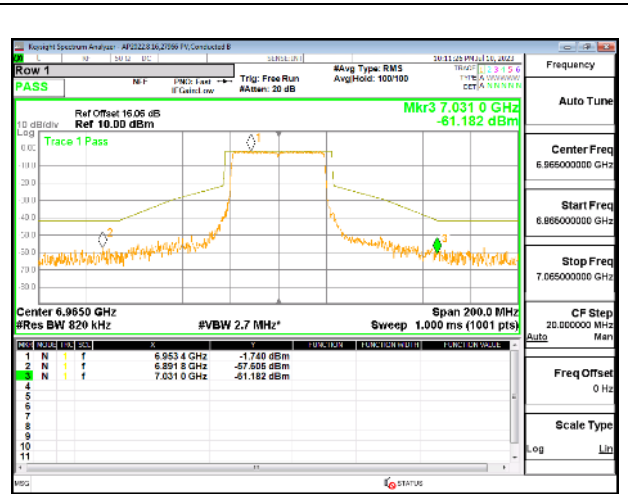

MID CHANNEL Antenna 8