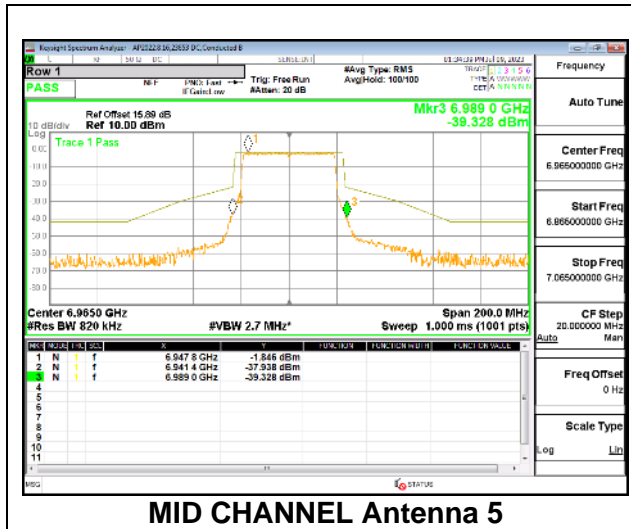

1TX Antenna 5 OFDMA MODE: 484-Tones, RU Index 65

LOW STRADDLE CHANNEL

MID CHANNEL

HIGH CHANNEL

Intentionally Left Blank

2TX Antenna 5 + Antenna 8 CDD OFDMA MODE: 484-Tones, RU Index 65

LOW STRADDLE CHANNEL

MID CHANNEL

HIGH CHANNEL

4TX Antenna 5 + Antenna 8 + Antenna 3+ Antenna 10 CDD OFDMA MODE: 484-Tones, RU Index 65

LOW STRADDLE CHANNEL

LOW STRADDLE CHANNEL Antenna 5

LOW STRADDLE CHANNEL Antenna 8

LOW STRADDLE CHANNEL Antenna 3