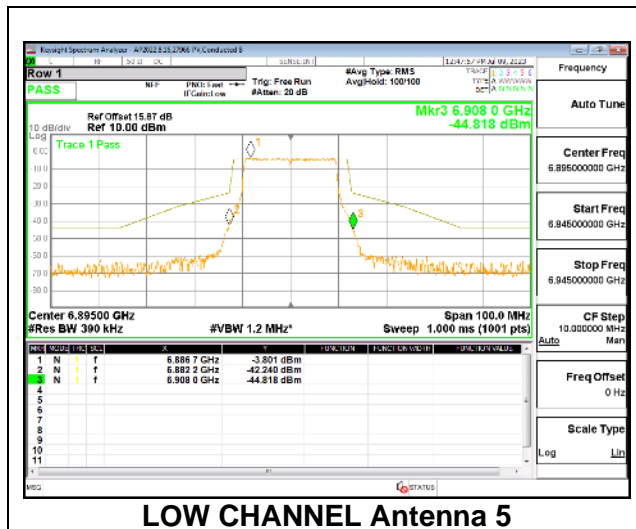

MID CHANNEL

7095 CHANNEL

HIGH CHANNEL

2TX Antenna 5 + Antenna 8 CDD OFDMA MODE: 242-Tones, RU Index 61

LOW CHANNEL

MID CHANNEL

7095 CHANNEL

HIGH CHANNEL