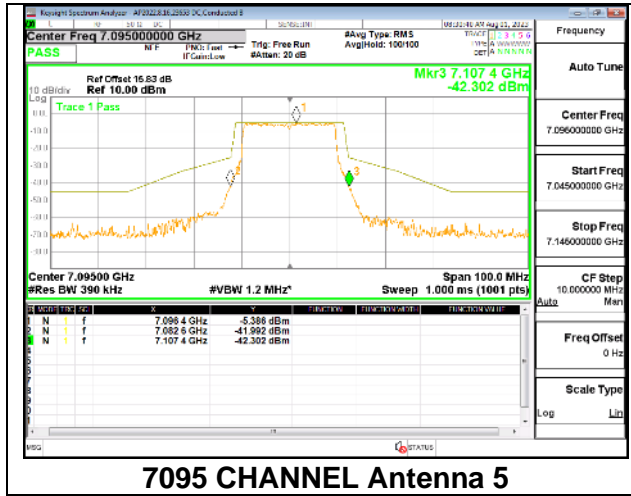

7095 CHANNEL

7095 CHANNEL Antenna 5