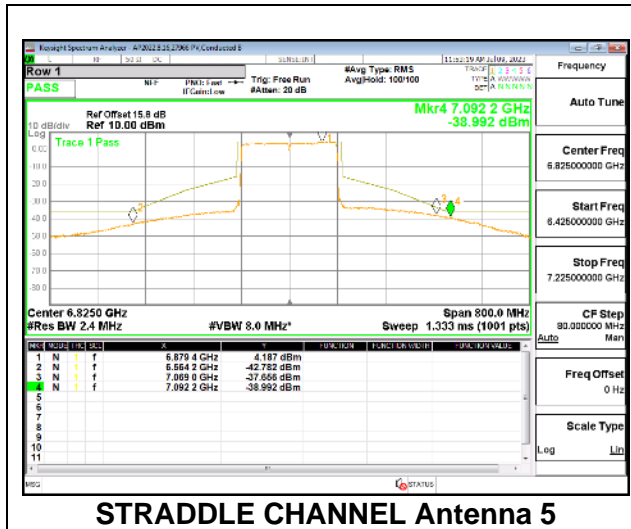

2TX Antenna 5 + Antenna 8 CDD OFDMA MODE: 2x 996-Tones, Index S68

MID CHANNEL

MID CHANNEL Antenna 5

MID CHANNEL Antenna 8

STRADDLE CHANNEL

STRADDLE CHANNEL Antenna 5

STRADDLE CHANNEL Antenna 8

4TX Antenna 5 + Antenna 8 + Antenna 3+ Antenna 10 CDD OFDMA MODE: 2x 996-Tones, Index S68