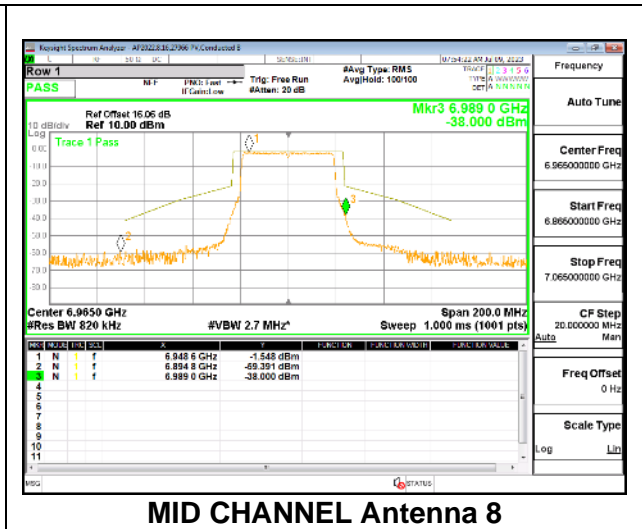

MID CHANNEL

HIGH CHANNEL

Intentionally Left Blank

2TX Antenna 5 + Antenna 8 CDD OFDMA MODE: 484-Tones, RU Index 65

LOW STRADDLE CHANNEL

MID CHANNEL

HIGH CHANNEL

4TX Antenna 5 + Antenna 8 + Antenna 3+ Antenna 10 CDD OFDMA MODE: 484-Tones, RU Index 65