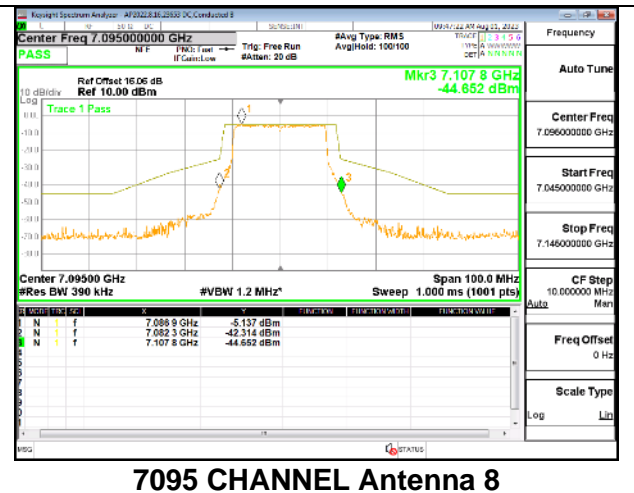

MID CHANNEL

7095 CHANNEL

HIGH CHANNEL

2TX Antenna 5 + Antenna 8 CDD OFDMA MODE: 242-Tones, RU Index 61

LOW CHANNEL

MID CHANNEL

7095 CHANNEL

HIGH CHANNEL