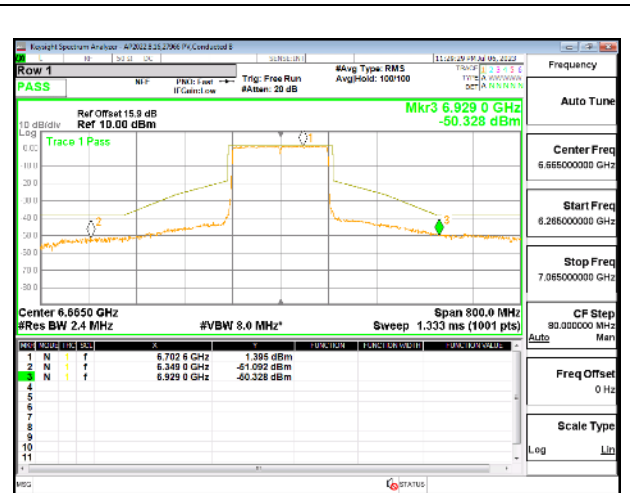

MID CHANNEL Antenna 8