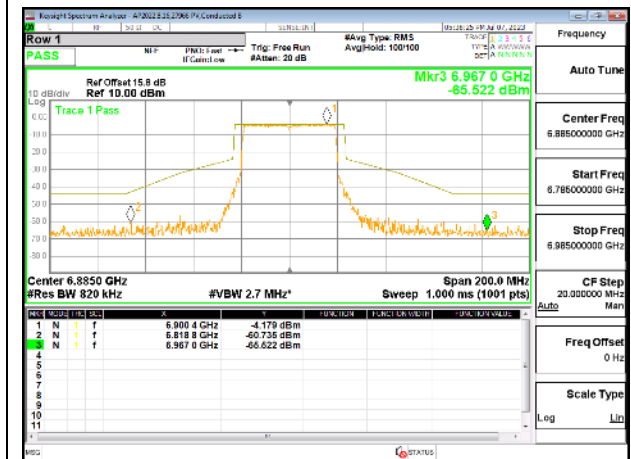

LOW STRADDLE CHANNEL Antenna 3