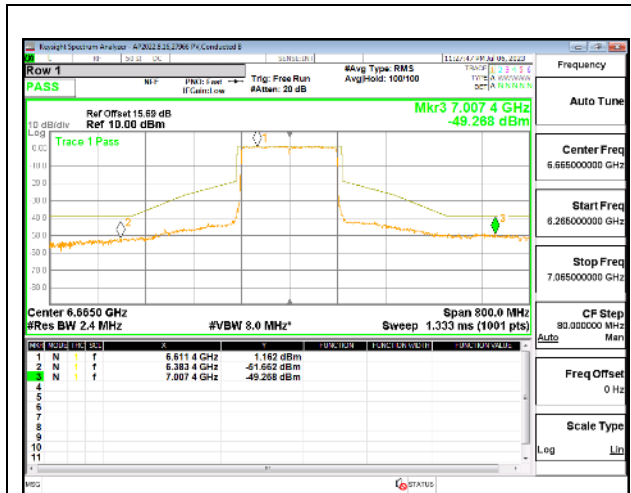

4TX Antenna 5 + Antenna 8 + Antenna 3+ Antenna 10 CDD OFDMA MODE: 2x 996-Tones, Index S68

MID CHANNEL

MID CHANNEL Antenna 5