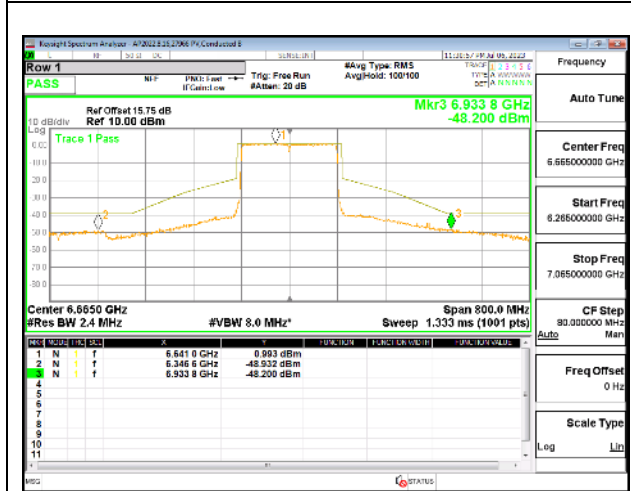

MID CHANNEL Antenna 3