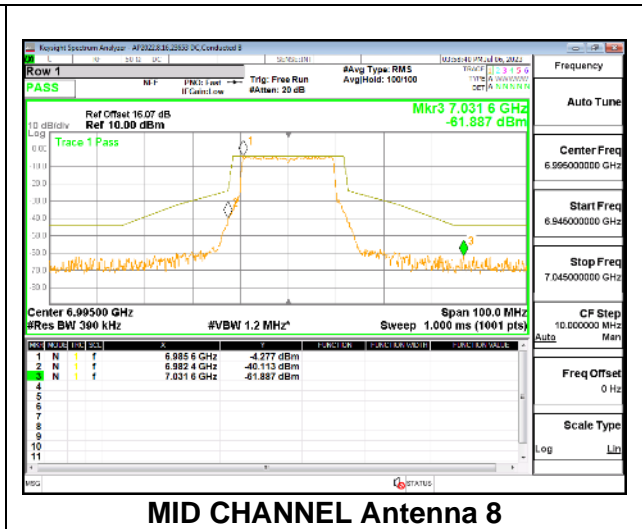

MID CHANNEL