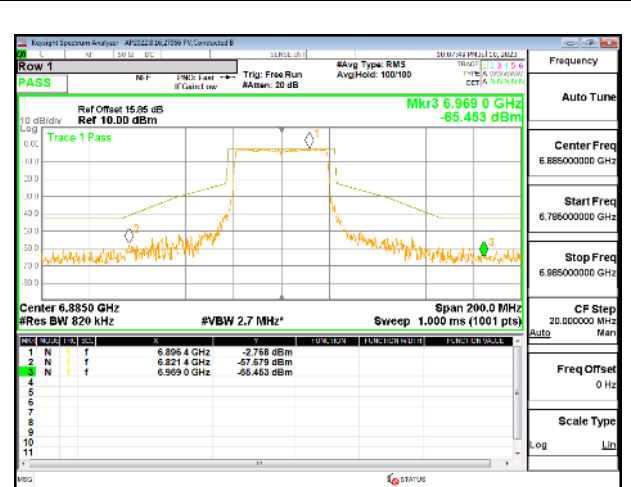

HIGH CHANNEL

4TX Antenna 5 + Antenna 8 + Antenna 3+ Antenna 10 CDD OFDMA MODE: 484-Tones, RU Index 65

LOW STRADDLE CHANNEL

LOW STRADDLE CHANNEL Antenna 5

LOW STRADDLE CHANNEL Antenna 8

LOW STRADDLE CHANNEL Antenna 3