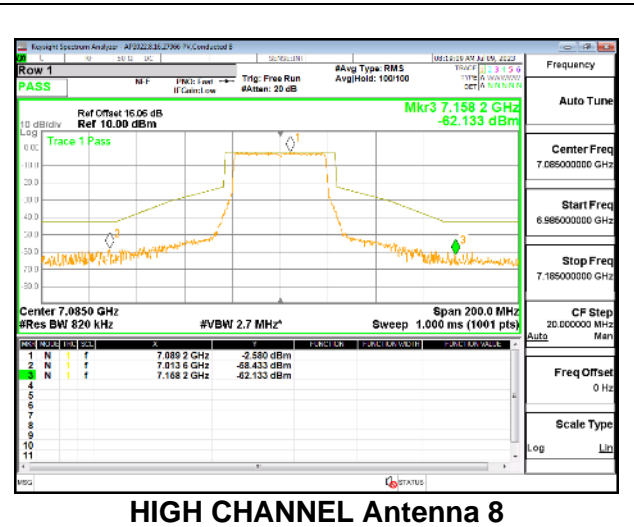

MID CHANNEL

HIGH CHANNEL

Intentionally Left Blank

2TX Antenna 5 + Antenna 8 CDD OFDMA MODE: 484-Tones, RU Index 65

LOW STRADDLE CHANNEL

MID CHANNEL

HIGH CHANNEL

4TX Antenna 5 + Antenna 8 + Antenna 3+ Antenna 10 CDD OFDMA MODE: 484-Tones, RU Index 65