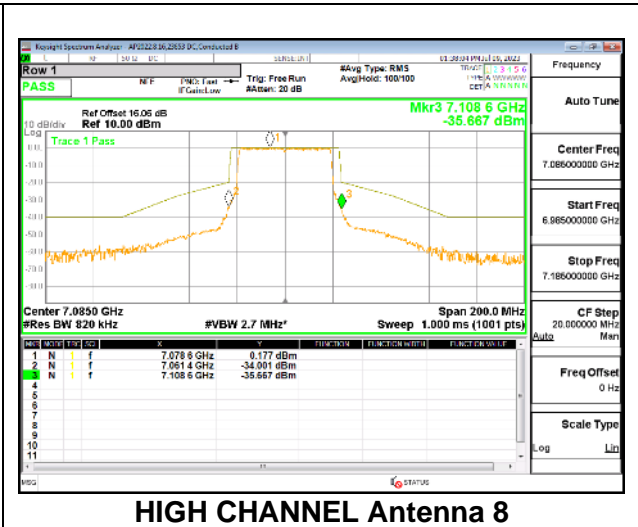

HIGH CHANNEL