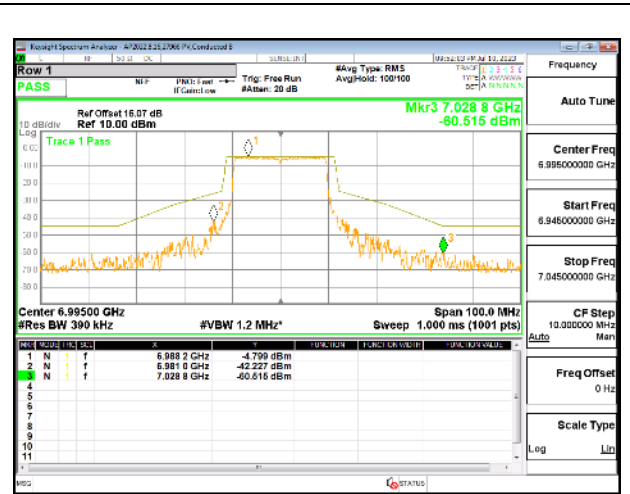

4TX Antenna 5 + Antenna 8 + Antenna 3+ Antenna 10 CDD OFDMA MODE: 242-Tones, RU Index 61

LOW CHANNEL

LOW CHANNEL Antenna 5

LOW CHANNEL Antenna 8

LOW CHANNEL Antenna 3

LOW CHANNEL Antenna 10

MID CHANNEL

MID CHANNEL Antenna 5