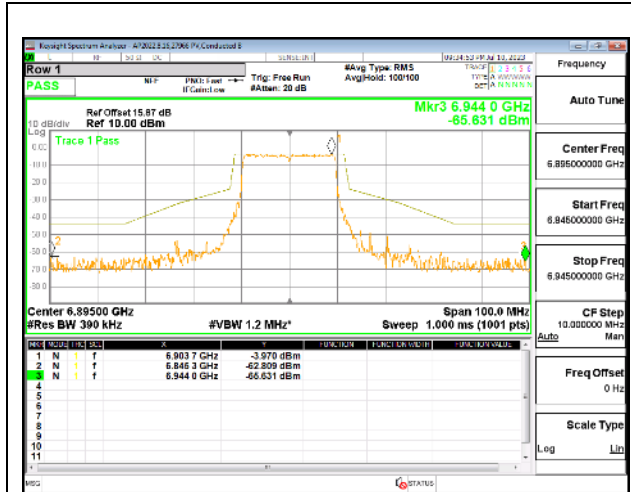

4TX Antenna 5 + Antenna 8 + Antenna 3+ Antenna 10 CDD OFDMA MODE: 242-Tones, RU Index 61

LOW CHANNEL

LOW CHANNEL Antenna 5