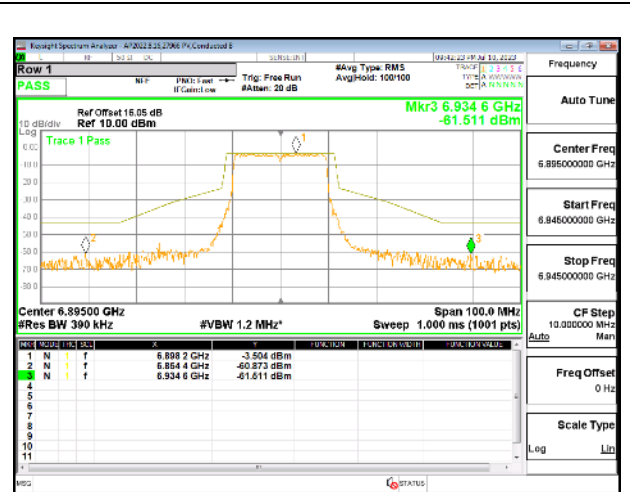

LOW CHANNEL Antenna 8