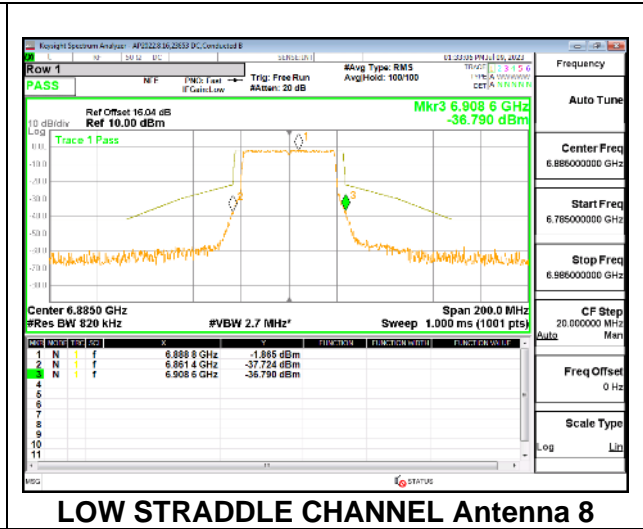

1TX Antenna 5 OFDMA MODE: 484-Tones, RU Index 65

LOW STRADDLE CHANNEL

MID CHANNEL

HIGH CHANNEL

Intentionally Left Blank

2TX Antenna 5 + Antenna 8 CDD OFDMA MODE: 484-Tones, RU Index 65

LOW STRADDLE CHANNEL

MID CHANNEL