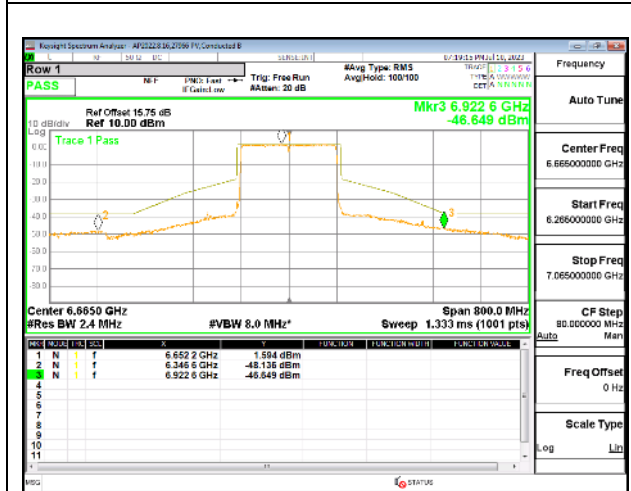

MID CHANNEL Antenna 3