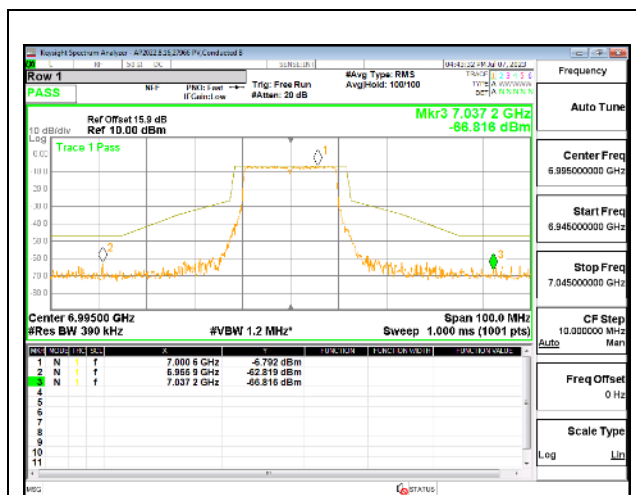

4TX Antenna 5 + Antenna 8 + Antenna 3+ Antenna 10 CDD OFDMA MODE: 242-Tones, RU Index 61

LOW CHANNEL

LOW CHANNEL Antenna 5

LOW CHANNEL Antenna 8

LOW CHANNEL Antenna 3

LOW CHANNEL Antenna 10

MID CHANNEL

MID CHANNEL Antenna 5