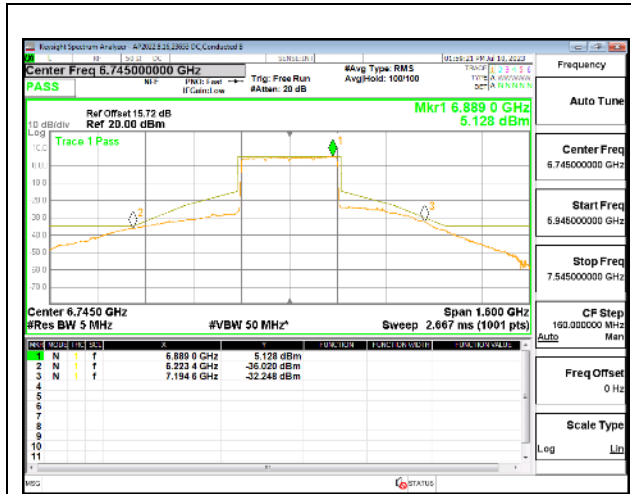

H STRADDLE

H STRADDLE Antenna 5