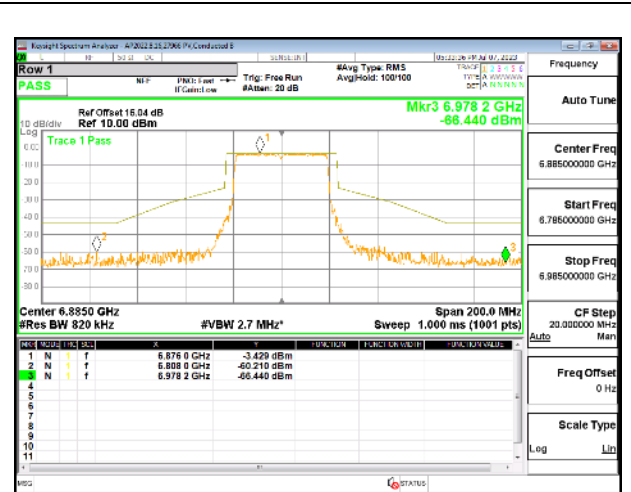

LOW STRADDLE CHANNEL Antenna 8