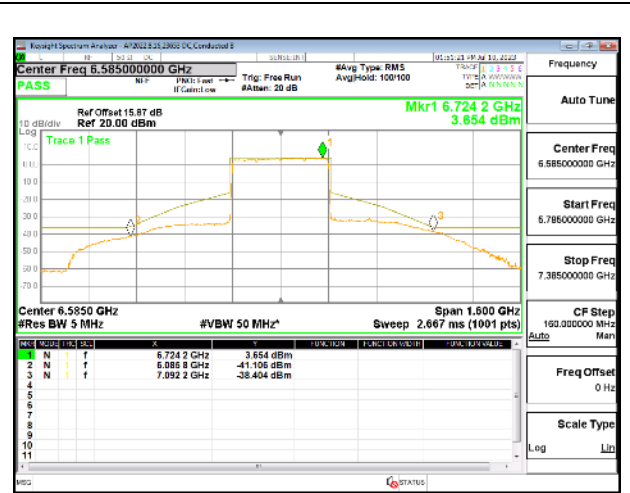

L STRADDLE

H STRADDLE

4TX Antenna 5 + Antenna 8 + Antenna 3+ Antenna 10 CDD OFDMA MODE: 4x 996-Tones, Index 569

L STRADDLE

L STRADDLE Antenna 5

L STRADDLE Antenna 8

L STRADDLE Antenna 3

L STRADDLE Antenna 10