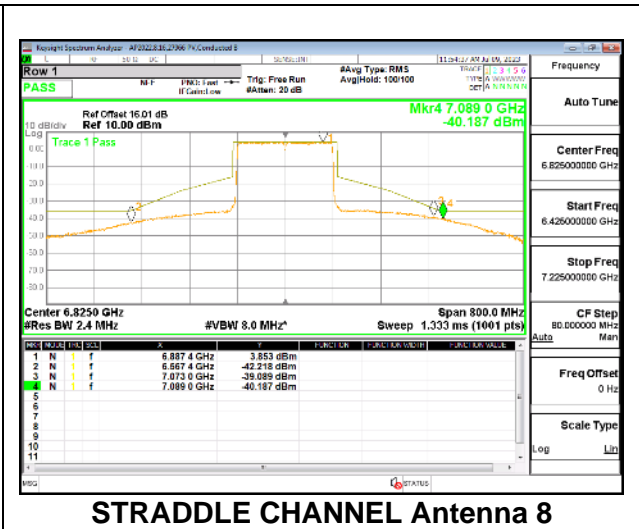

2TX Antenna 5 + Antenna 8 CDD OFDMA MODE: 2x 996-Tones, Index S68

MID CHANNEL

MID CHANNEL Antenna 5

MID CHANNEL Antenna 8

STRADDLE CHANNEL

STRADDLE CHANNEL Antenna 5

STRADDLE CHANNEL Antenna 8

4TX Antenna 5 + Antenna 8 + Antenna 3+ Antenna 10 CDD OFDMA MODE: 2x 996-Tones, Index S68