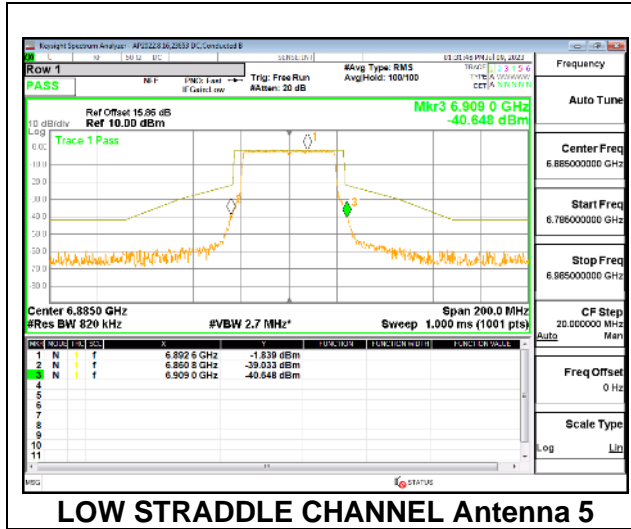

1TX Antenna 5 OFDMA MODE: 484-Tones, RU Index 65

LOW STRADDLE CHANNEL

MID CHANNEL

HIGH CHANNEL

Intentionally Left Blank

2TX Antenna 5 + Antenna 8 CDD OFDMA MODE: 484-Tones, RU Index 65

LOW STRADDLE CHANNEL

MID CHANNEL