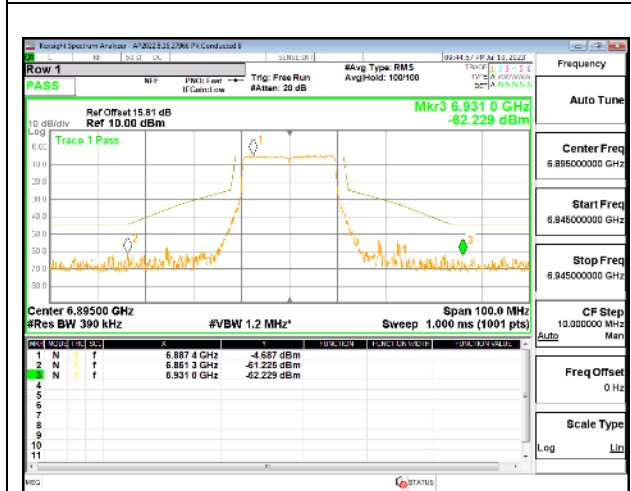

4TX Antenna 5 + Antenna 8 + Antenna 3+ Antenna 10 CDD OFDMA MODE: 242-Tones, RU Index 61

LOW CHANNEL

LOW CHANNEL Antenna 5

LOW CHANNEL Antenna 8

LOW CHANNEL Antenna 3

LOW CHANNEL Antenna 10

MID CHANNEL

MID CHANNEL Antenna 5