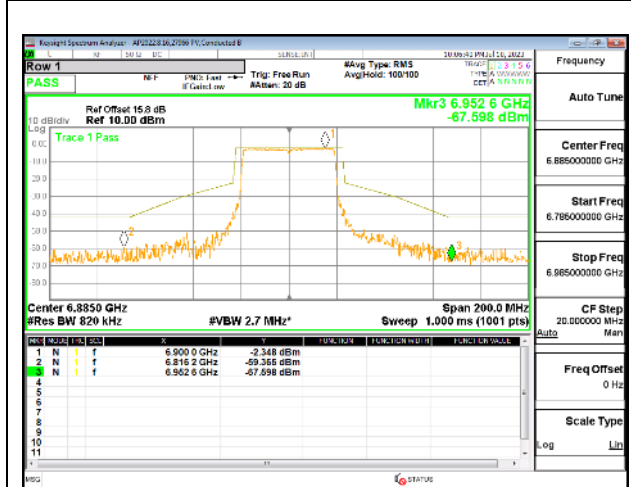

HIGH CHANNEL

4TX Antenna 5 + Antenna 8 + Antenna 3+ Antenna 10 CDD OFDMA MODE: 484-Tones, RU Index 65

LOW STRADDLE CHANNEL

LOW STRADDLE CHANNEL Antenna 5

LOW STRADDLE CHANNEL Antenna 8

LOW STRADDLE CHANNEL Antenna 3