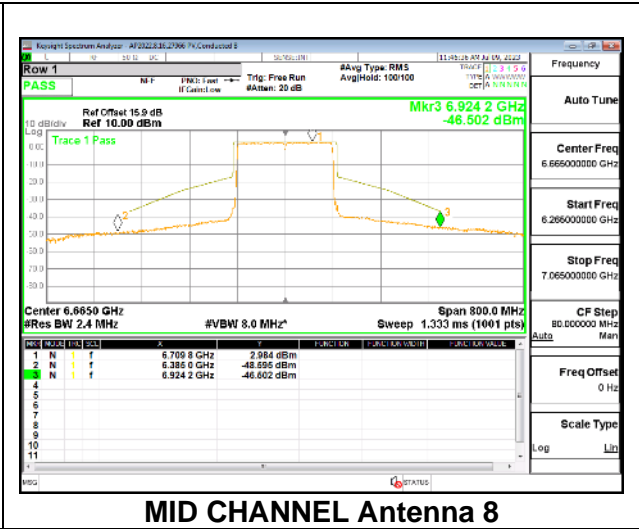

2TX Antenna 5 + Antenna 8 CDD OFDMA MODE: 2x 996-Tones, Index S68

MID CHANNEL

MID CHANNEL Antenna 5

MID CHANNEL Antenna 8

STRADDLE CHANNEL

STRADDLE CHANNEL Antenna 5

STRADDLE CHANNEL Antenna 8

4TX Antenna 5 + Antenna 8 + Antenna 3+ Antenna 10 CDD OFDMA MODE: 2x 996-Tones, Index S68