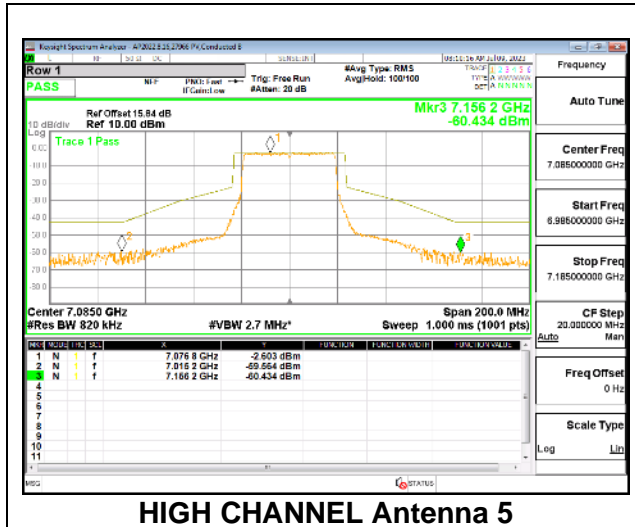

MID CHANNEL

HIGH CHANNEL

Intentionally Left Blank

2TX Antenna 5 + Antenna 8 CDD OFDMA MODE: 484-Tones, RU Index 65

LOW STRADDLE CHANNEL

MID CHANNEL

HIGH CHANNEL

4TX Antenna 5 + Antenna 8 + Antenna 3+ Antenna 10 CDD OFDMA MODE: 484-Tones, RU Index 65