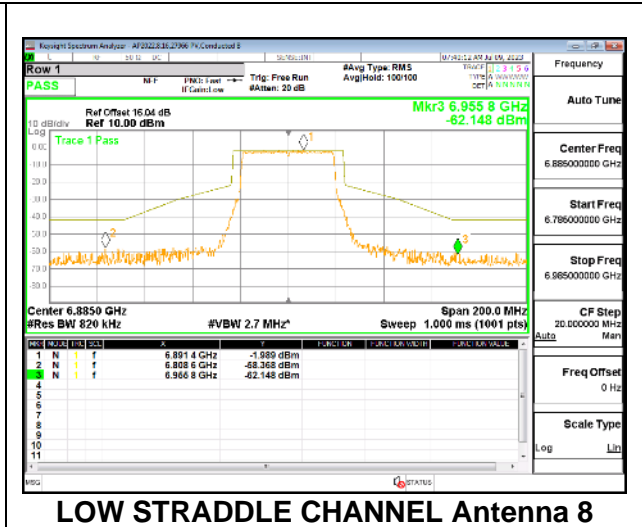

MID CHANNEL

HIGH CHANNEL

Intentionally Left Blank

2TX Antenna 5 + Antenna 8 CDD OFDMA MODE: 484-Tones, RU Index 65

LOW STRADDLE CHANNEL

MID CHANNEL

HIGH CHANNEL

4TX Antenna 5 + Antenna 8 + Antenna 3+ Antenna 10 CDD OFDMA MODE: 484-Tones, RU Index 65

LOW STRADDLE CHANNEL

LOW STRADDLE CHANNEL Antenna 5

LOW STRADDLE CHANNEL Antenna 8

LOW STRADDLE CHANNEL Antenna 3

LOW STRADDLE CHANNEL Antenna 10

MID CHANNEL

MID CHANNEL Antenna 5

MID CHANNEL Antenna 8