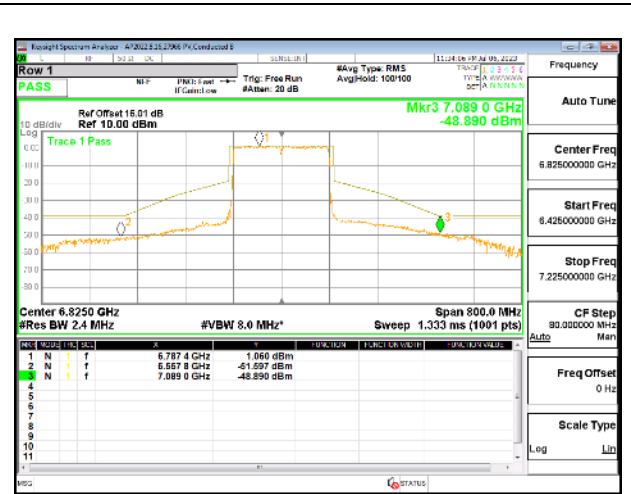

STRADDLE CHANNEL Antenna 8