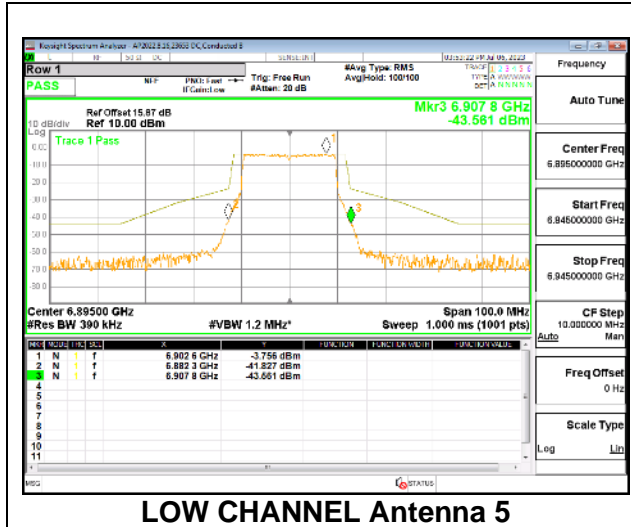

2TX Antenna 5 + Antenna 8 CDD OFDMA MODE: 242-Tones, RU Index 61

LOW CHANNEL