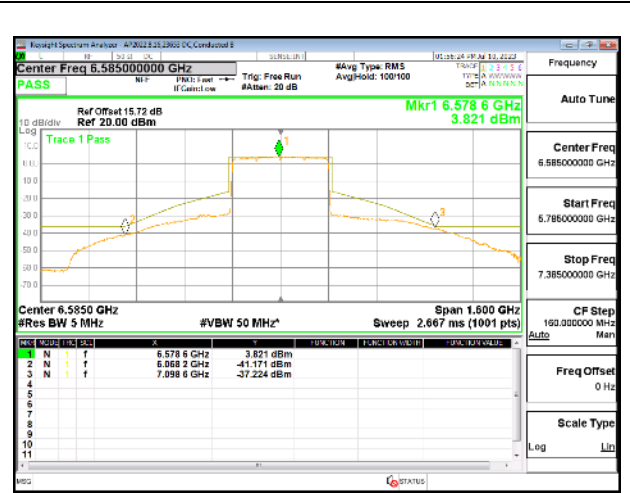

L STRADDLE

H STRADDLE

4TX Antenna 5 + Antenna 8 + Antenna 3+ Antenna 10 CDD OFDMA MODE: 4x 996-Tones, Index 569

L STRADDLE

L STRADDLE Antenna 5

L STRADDLE Antenna 8

L STRADDLE Antenna 3

L STRADDLE Antenna 10