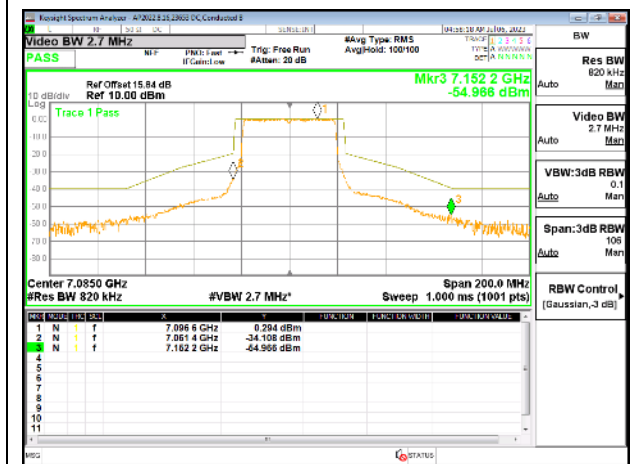

HIGH CHANNEL

HIGH CHANNEL Antenna 5

HIGH CHANNEL Antenna 8

HIGH CHANNEL Antenna 3

HIGH CHANNEL Antenna 10

9.5.30. 802.11ax HE40 MODE IN THE UNII-8 BAND

1TX Antenna 5 OFDMA MODE: 484-Tones, RU Index 65

LOW STRADDLE CHANNEL

MID CHANNEL

HIGH CHANNEL

Intentionally Left Blank

2TX Antenna 5 + Antenna 8 CDD OFDMA MODE: 484-Tones, RU Index 65

LOW STRADDLE CHANNEL

MID CHANNEL

HIGH CHANNEL

4TX Antenna 5 + Antenna 8 + Antenna 3+ Antenna 10 CDD OFDMA MODE: 484-Tones, RU Index 65