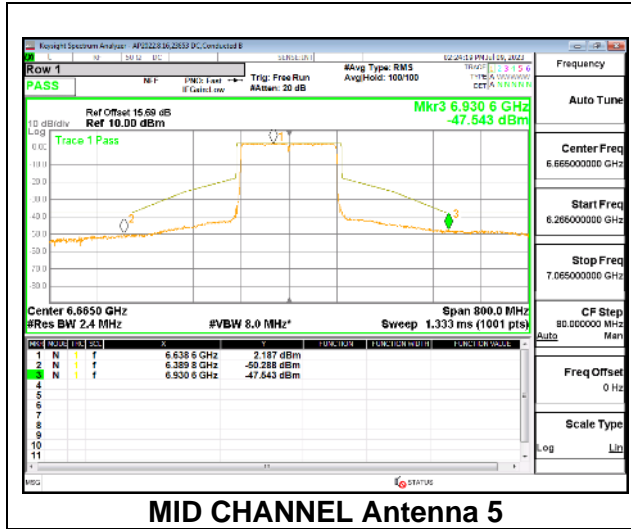

2TX Antenna 5 + Antenna 8 CDD OFDMA MODE: 2x 996-Tones, Index S68

MID CHANNEL

MID CHANNEL Antenna 5