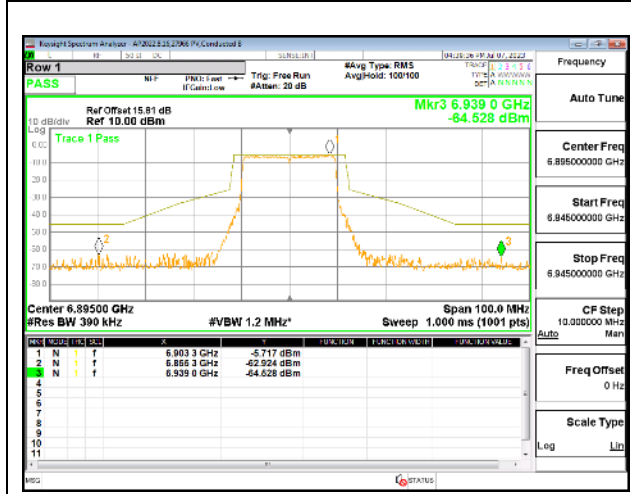

4TX Antenna 5 + Antenna 8 + Antenna 3+ Antenna 10 CDD OFDMA MODE: 242-Tones, RU Index 61

LOW CHANNEL

LOW CHANNEL Antenna 5

LOW CHANNEL Antenna 8

LOW CHANNEL Antenna 3

LOW CHANNEL Antenna 10

MID CHANNEL

MID CHANNEL Antenna 5