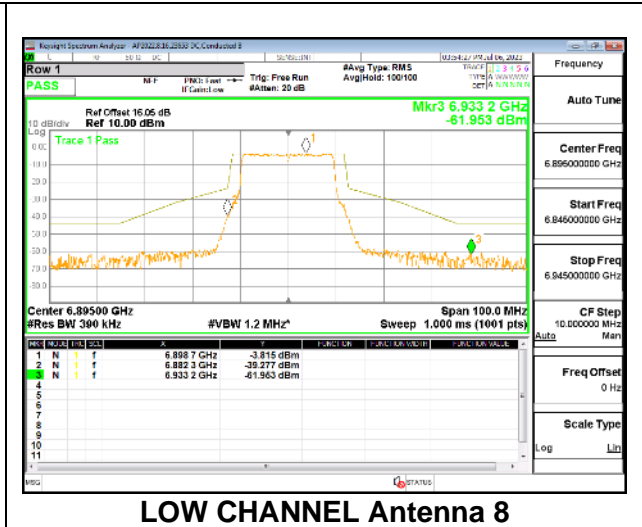

2TX Antenna 5 + Antenna 8 CDD OFDMA MODE: 242-Tones, RU Index 61

LOW CHANNEL