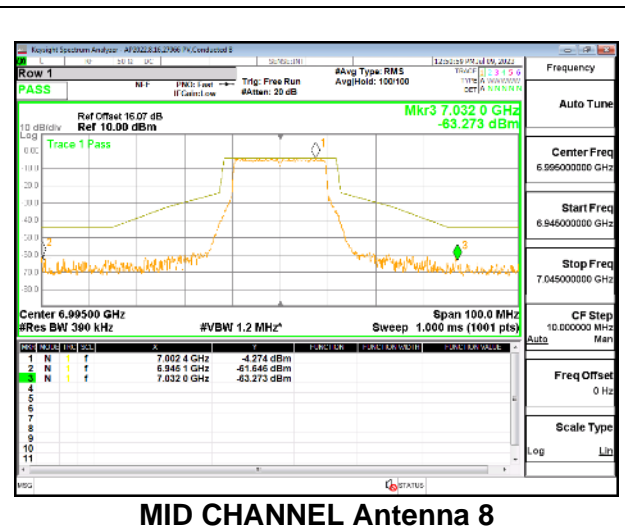

MID CHANNEL

7095 CHANNEL

HIGH CHANNEL

2TX Antenna 5 + Antenna 8 CDD OFDMA MODE: 242-Tones, RU Index 61

LOW CHANNEL

MID CHANNEL

7095 CHANNEL

HIGH CHANNEL