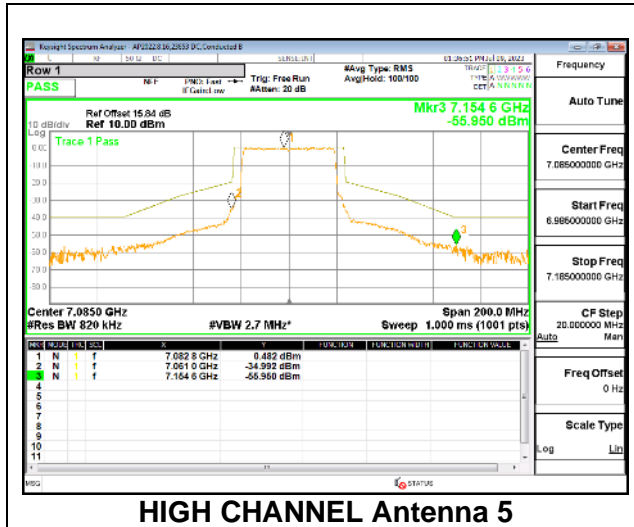

1TX Antenna 5 OFDMA MODE: 484-Tones, RU Index 65

LOW STRADDLE CHANNEL

MID CHANNEL

HIGH CHANNEL

Intentionally Left Blank

2TX Antenna 5 + Antenna 8 CDD OFDMA MODE: 484-Tones, RU Index 65

LOW STRADDLE CHANNEL

MID CHANNEL

HIGH CHANNEL

4TX Antenna 5 + Antenna 8 + Antenna 3+ Antenna 10 CDD OFDMA MODE: 484-Tones, RU Index 65

LOW STRADDLE CHANNEL

LOW STRADDLE CHANNEL Antenna 5

LOW STRADDLE CHANNEL Antenna 8

LOW STRADDLE CHANNEL Antenna 3