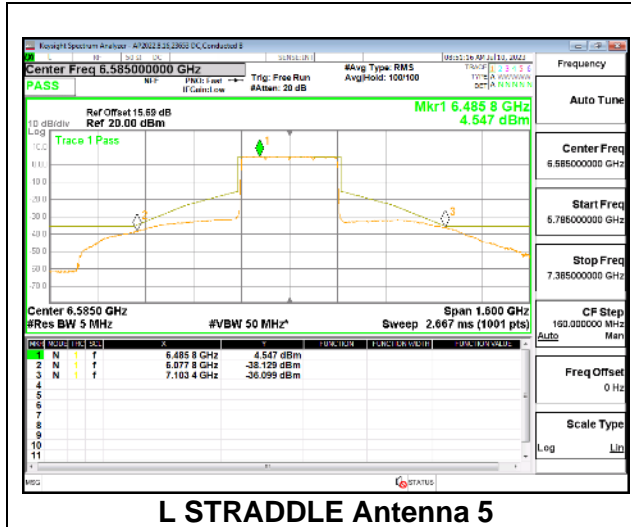

STRADDLE CHANNEL Antenna 3

STRADDLE CHANNEL Antenna 10

9.5.27. 802.11be EHT320 MODE IN THE UNII-7 BAND

1TX Antenna 5 OFDMA MODE: 4x 996-Tones, Index S69

2TX Antenna 5 + Antenna 8 CDD OFDMA MODE: 4x 996-Tones, Index S69

L STRADDLE

H STRADDLE

4TX Antenna 5 + Antenna 8 + Antenna 3+ Antenna 10 CDD OFDMA MODE: 4x 996-Tones, Index 569

L STRADDLE

L STRADDLE Antenna 5

L STRADDLE Antenna 8

L STRADDLE Antenna 3

L STRADDLE Antenna 10