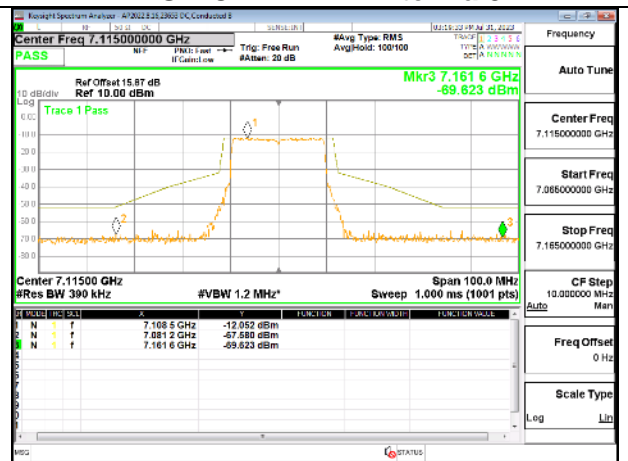

HIGH CHANNEL

HIGH CHANNEL Antenna 5

HIGH CHANNEL Antenna 8

HIGH CHANNEL Antenna 3

HIGH CHANNEL Antenna 10

9.5.29. 802.11be EHT20 MODE IN THE UNII-8 BAND

1TX Antenna 5 OFDMA MODE: 242-Tones, RU Index 61

LOW CHANNEL