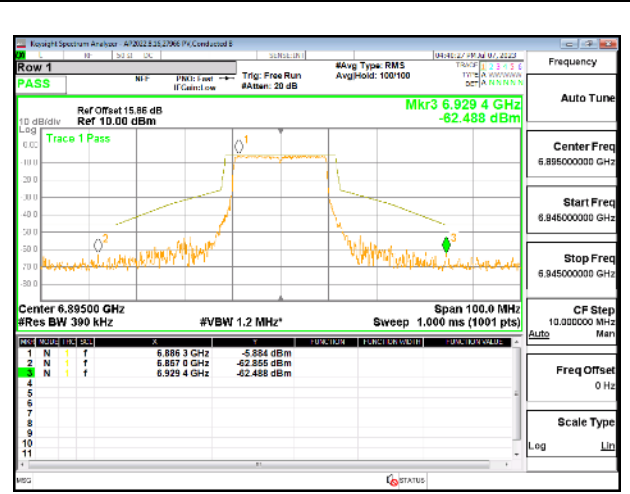

4TX Antenna 5 + Antenna 8 + Antenna 3+ Antenna 10 CDD OFDMA MODE: 242-Tones, RU Index 61

LOW CHANNEL

LOW CHANNEL Antenna 5

LOW CHANNEL Antenna 8

LOW CHANNEL Antenna 3

LOW CHANNEL Antenna 10

MID CHANNEL

MID CHANNEL Antenna 5