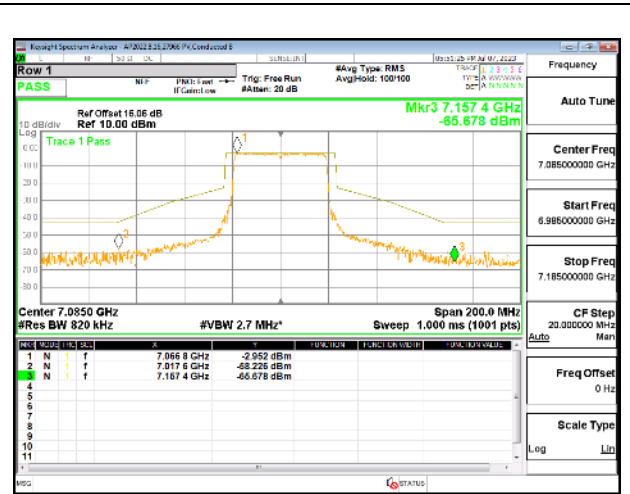

MID CHANNEL Antenna 3

MID CHANNEL Antenna 10

HIGH CHANNEL

HIGH CHANNEL Antenna 5

HIGH CHANNEL Antenna 8

HIGH CHANNEL Antenna 3

HIGH CHANNEL Antenna 10

9.5.31. 802.11be EHT40 MODE IN THE UNII-8 BAND