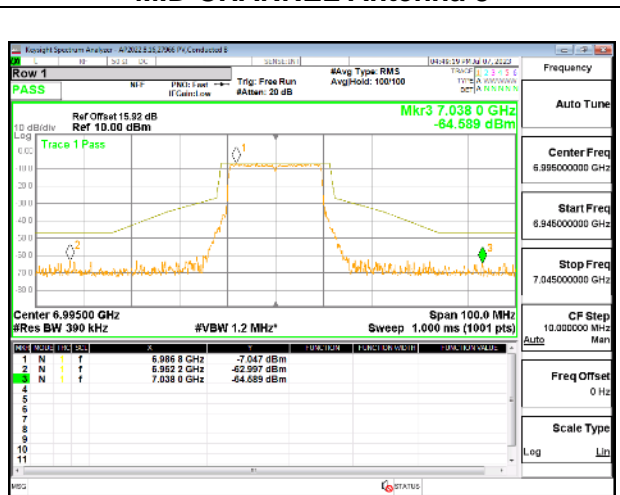

MID CHANNEL Antenna 10