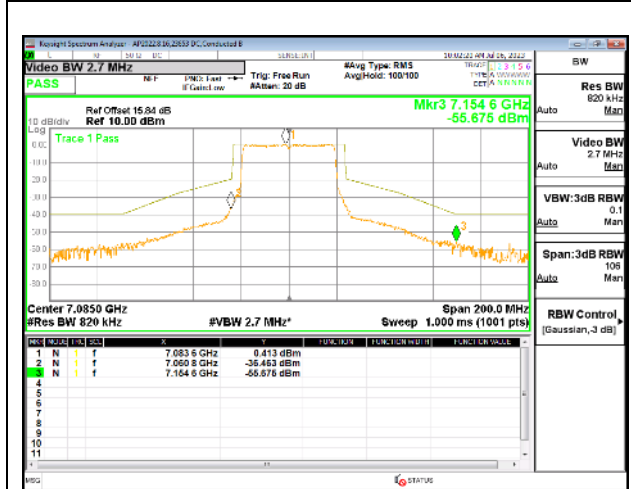

MID CHANNEL Antenna 3

MID CHANNEL Antenna 10

HIGH CHANNEL

HIGH CHANNEL Antenna 5

HIGH CHANNEL Antenna 8

HIGH CHANNEL Antenna 3

HIGH CHANNEL Antenna 10

9.5.31. 802.11be EHT40 MODE IN THE UNII-8 BAND

1TX Antenna 5 OFDMA MODE: 484-Tones, RU Index 65

LOW STRADDLE CHANNEL

MID CHANNEL

HIGH CHANNEL

Intentionally Left Blank

2TX Antenna 5 + Antenna 8 CDD OFDMA MODE: 484-Tones, RU Index 65

LOW STRADDLE CHANNEL

MID CHANNEL