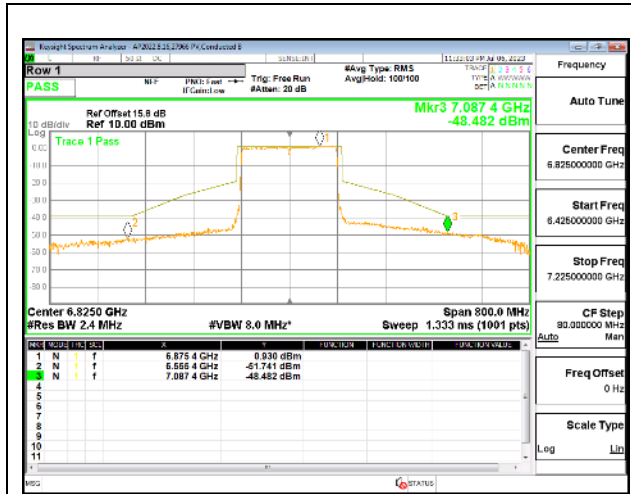

MID CHANNEL

MID CHANNEL Antenna 5

MID CHANNEL Antenna 8

MID CHANNEL Antenna 3

MID CHANNEL Antenna 10

STRADDLE CHANNEL

STRADDLE CHANNEL Antenna 5

STRADDLE CHANNEL Antenna 8

STRADDLE CHANNEL Antenna 3

STRADDLE CHANNEL Antenna 10

9.5.26. 802.11be EHT160 MODE IN THE UNII-7 BAND

1TX Antenna 5 OFDMA MODE: 2x 996-Tones, Index S68

2TX Antenna 5 + Antenna 8 CDD OFDMA MODE: 2x 996-Tones, Index S68