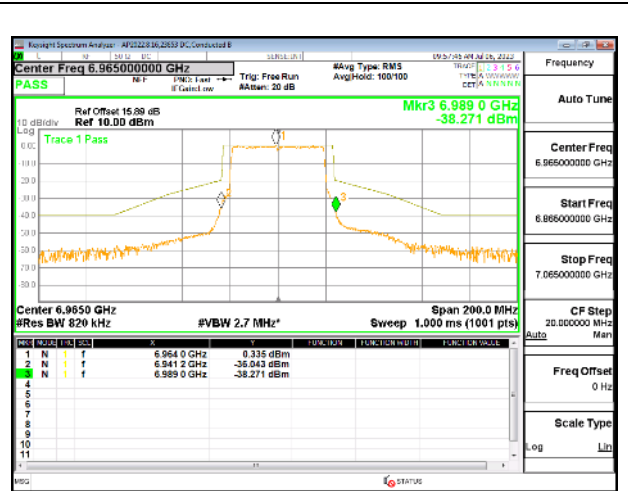

MID CHANNEL