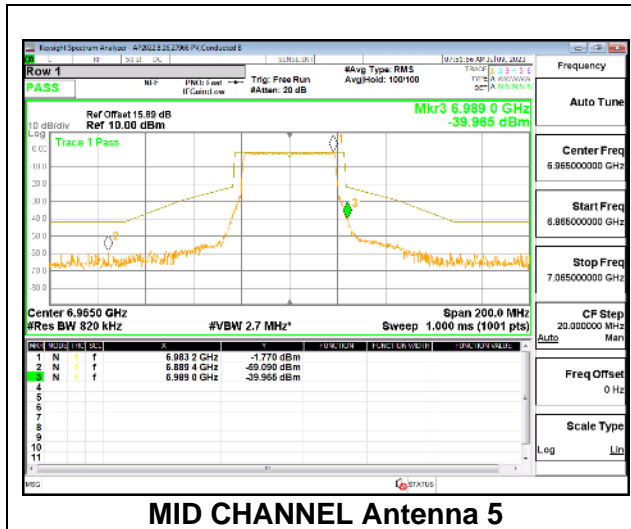

MID CHANNEL

HIGH CHANNEL

Intentionally Left Blank

2TX Antenna 5 + Antenna 8 CDD OFDMA MODE: 484-Tones, RU Index 65

LOW STRADDLE CHANNEL

MID CHANNEL

HIGH CHANNEL

4TX Antenna 5 + Antenna 8 + Antenna 3+ Antenna 10 CDD OFDMA MODE: 484-Tones, RU Index 65