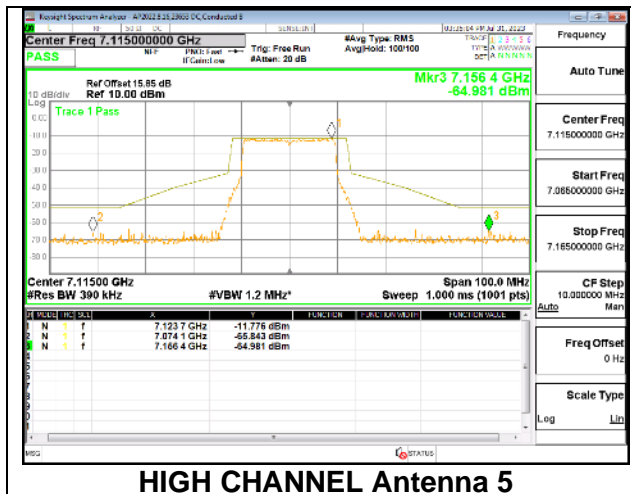

MID CHANNEL

7095 CHANNEL

HIGH CHANNEL

2TX Antenna 5 + Antenna 8 CDD OFDMA MODE: 242-Tones, RU Index 61

LOW CHANNEL

MID CHANNEL

7095 CHANNEL

HIGH CHANNEL