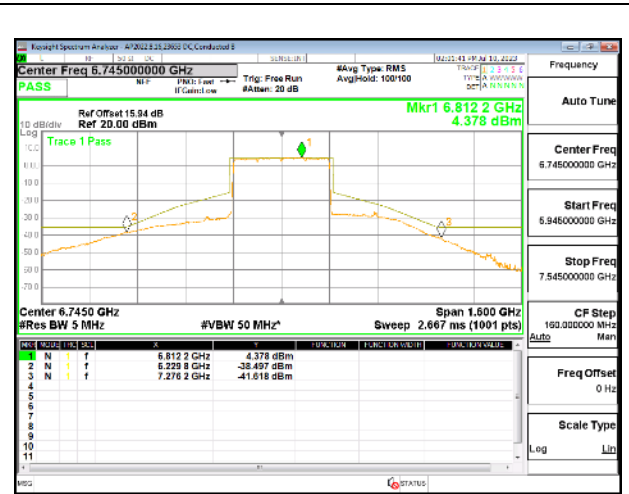

H STRADDLE Antenna 8