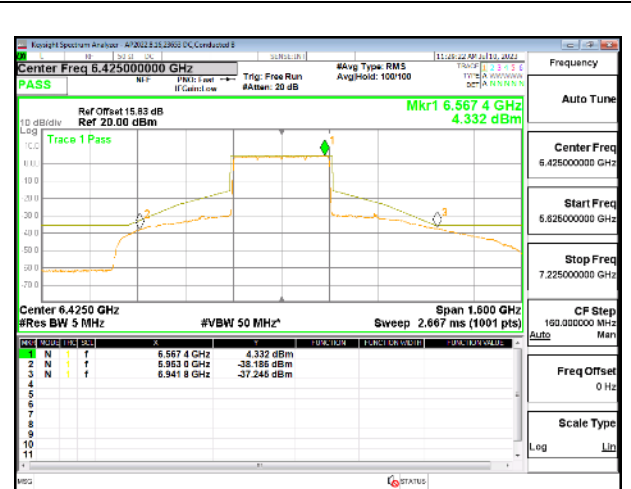

**4TX Antenna 5 + Antenna 8 + Antenna 3+ Antenna 10 CDD OFDMA MODE: 4x 996-Tones, Index 569**

**STRADDLE CHANNEL**

**STRADDLE CHANNEL Antenna 5**

**STRADDLE CHANNEL Antenna 8**

**STRADDLE CHANNEL Antenna 3**