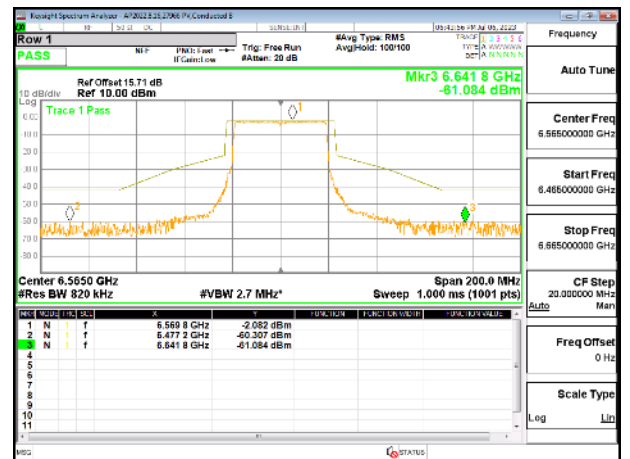

### HIGH CHANNEL

**4TX Antenna 5 + Antenna 8 + Antenna 3+ Antenna 10 CDD OFDMA MODE: 484-Tones, RU Index 65**

**LOW CHANNEL**

**LOW CHANNEL Antenna 5**

**LOW CHANNEL Antenna 8**

**LOW CHANNEL Antenna 3**

**LOW CHANNEL Antenna 10**