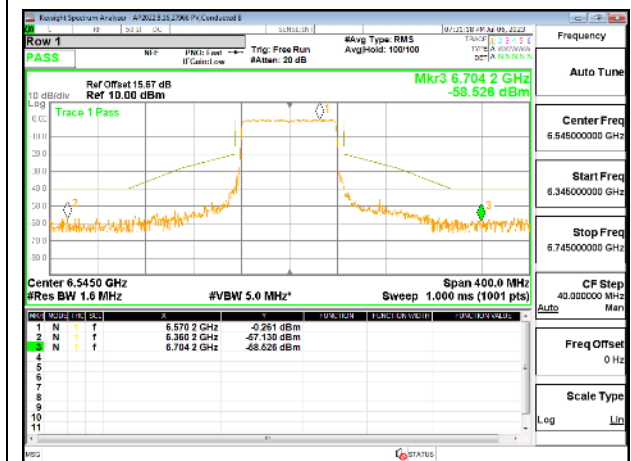

LOW STRADDLE CHANNEL Antenna 3