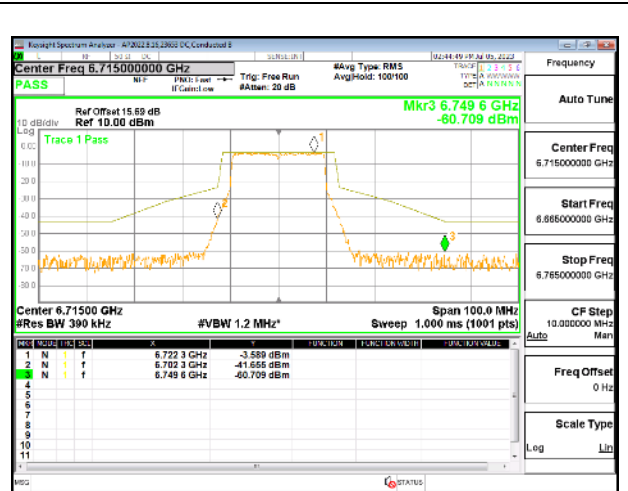

MID CHANNEL