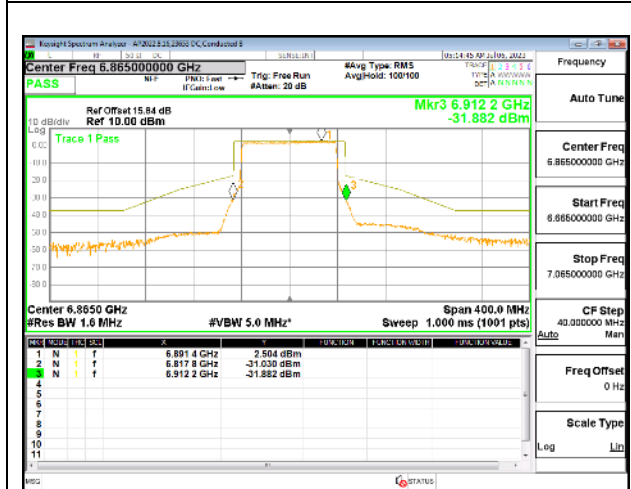

HIGH STRADDLE CHANNEL