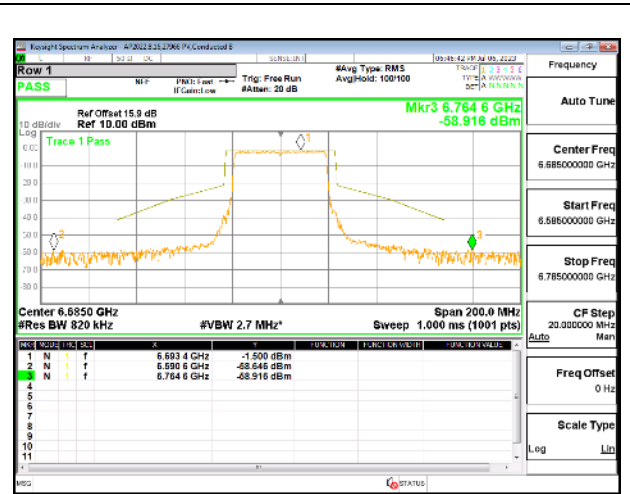

MID CHANNEL Antenna 8