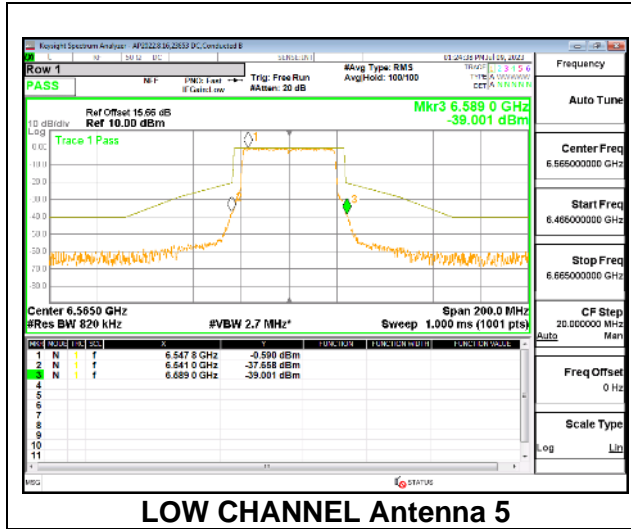

#### 1TX Antenna 5 OFDMA MODE: 484-Tones, RU Index 65

**LOW CHANNEL**

**MID CHANNEL**

**HIGH CHANNEL**

Intentionally Left Blank

**2TX Antenna 5 + Antenna 8 CDD OFDMA MODE: 484-Tones, RU Index 65**

**LOW CHANNEL**