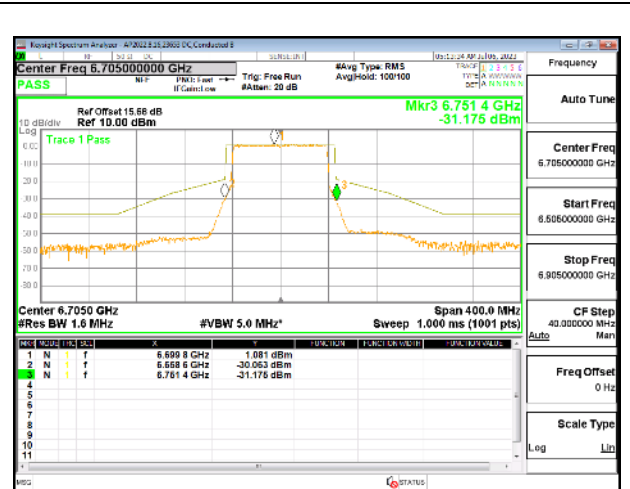

MID CHANNEL