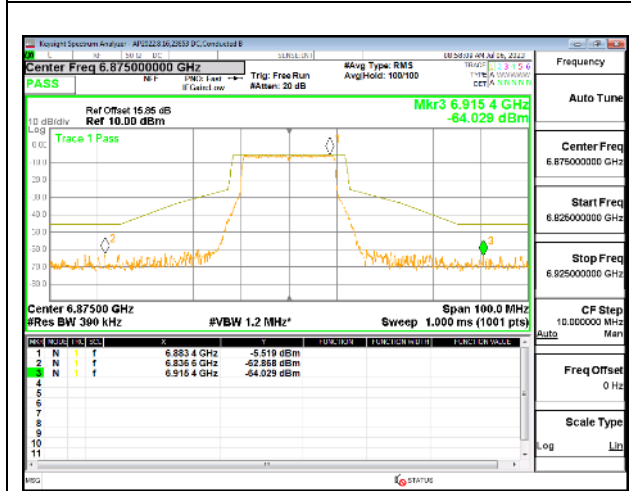

STRADDLE CHANNEL

Intentionally Left Blank