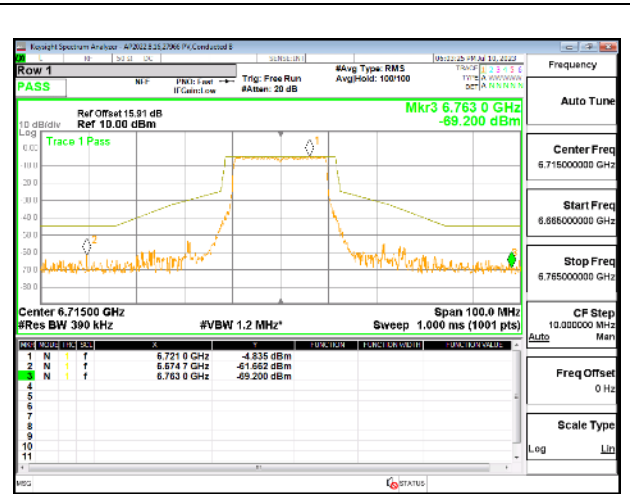

MID CHANNEL Antenna 8