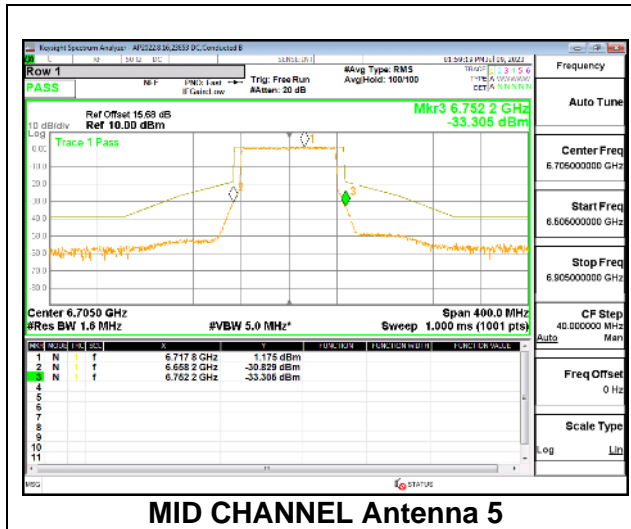

#### 1TX Antenna 5 OFDMA MODE: 996-Tones, RU Index 67

**LOW STRADDLE CHANNEL**

**MID CHANNEL**

**HIGH STRADDLE CHANNEL**

Intentionally Left Blank

**2TX Antenna 5 + Antenna 8 CDD OFDMA MODE: 996-Tones, RU Index 67**

**LOW STRADDLE CHANNEL**

**MID CHANNEL**