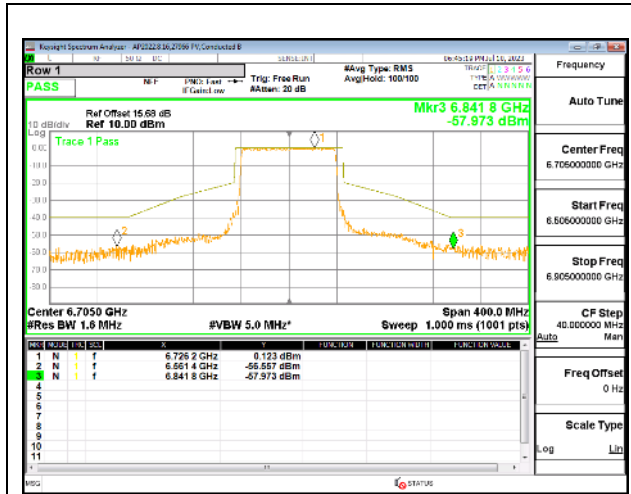

MID CHANNEL

MID CHANNEL Antenna 5