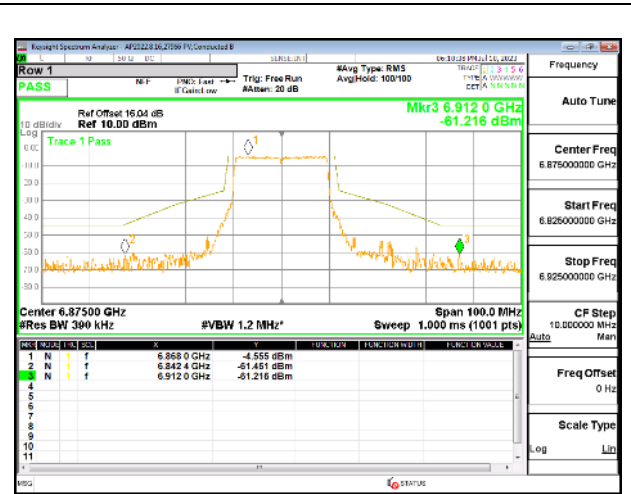

STRADDLE CHANNEL Antenna 8