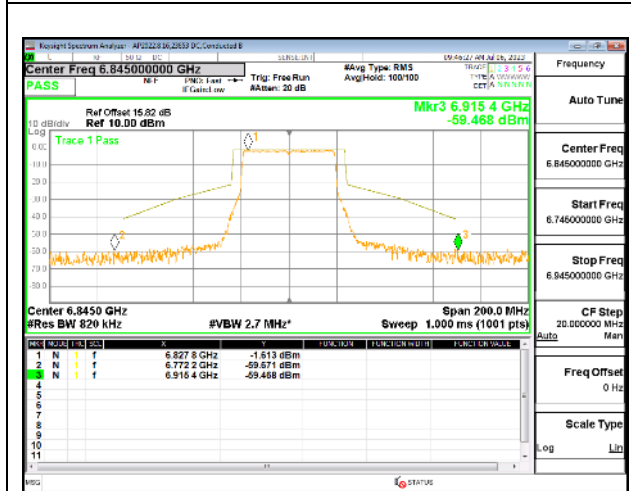

#### 1TX Antenna 5 OFDMA MODE: 484-Tones, RU Index 65

**LOW CHANNEL**

**MID CHANNEL**

**HIGH CHANNEL**

Intentionally Left Blank

**2TX Antenna 5 + Antenna 8 CDD OFDMA MODE: 484-Tones, RU Index 65**

**LOW CHANNEL**