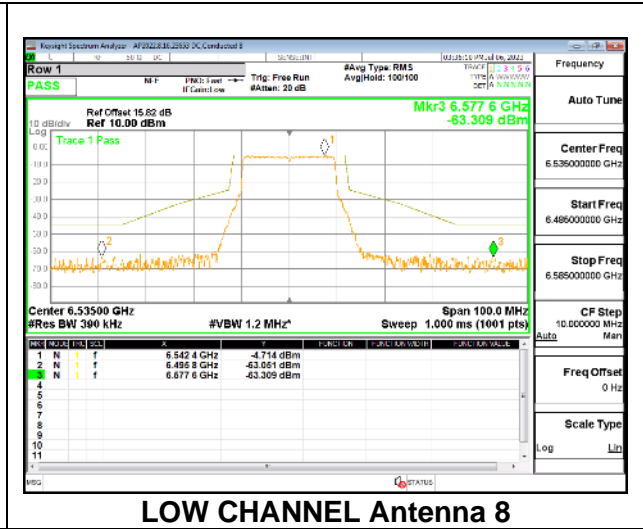

2TX Antenna 5 + Antenna 8 CDD OFDMA MODE: 242-Tones, RU Index 61

LOW CHANNEL