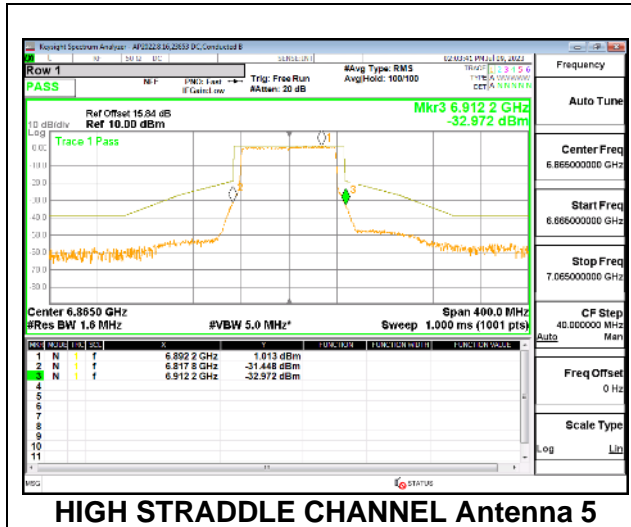

HIGH STRADDLE CHANNEL