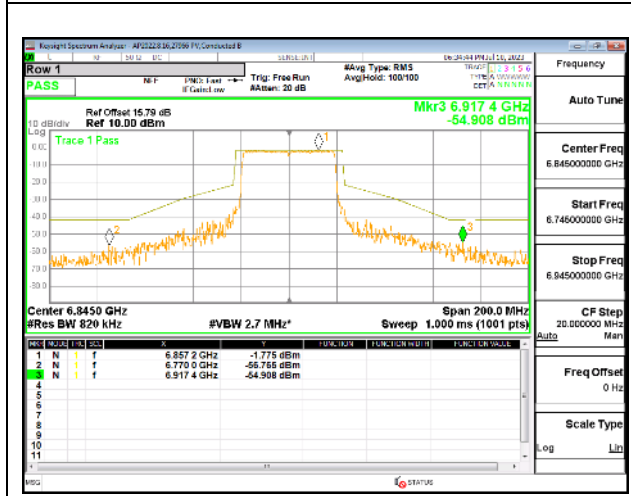

### HIGH CHANNEL

HIGH CHANNEL Antenna 5

HIGH CHANNEL Antenna 8

HIGH CHANNEL Antenna 3

HIGH CHANNEL Antenna 10

**9.5.23. 802.11ax HE80 MODE IN THE UNII-7 BAND**

**1TX Antenna 5 OFDMA MODE: 996-Tones, RU Index 67**