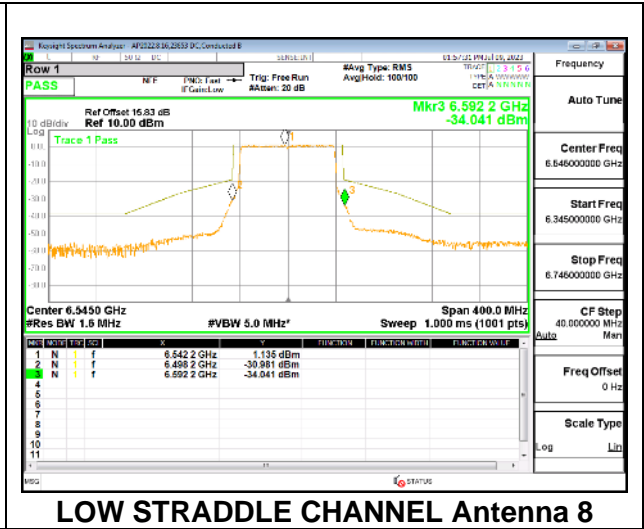

#### 1TX Antenna 5 OFDMA MODE: 996-Tones, RU Index 67

**LOW STRADDLE CHANNEL**

**MID CHANNEL**

**HIGH STRADDLE CHANNEL**

Intentionally Left Blank

**2TX Antenna 5 + Antenna 8 CDD OFDMA MODE: 996-Tones, RU Index 67**

**LOW STRADDLE CHANNEL**

**MID CHANNEL**