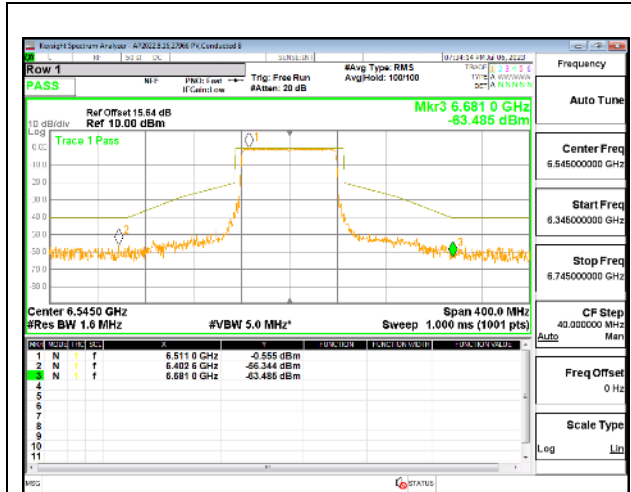

### HIGH STRADDLE CHANNEL

HIGH STRADDLE CHANNEL Antenna 5

HIGH STRADDLE CHANNEL Antenna 8

4TX Antenna 5 + Antenna 8 + Antenna 3+ Antenna 10 CDD OFDMA MODE: 996-Tones, RU Index 67

LOW STRADDLE CHANNEL

LOW STRADDLE CHANNEL Antenna 5