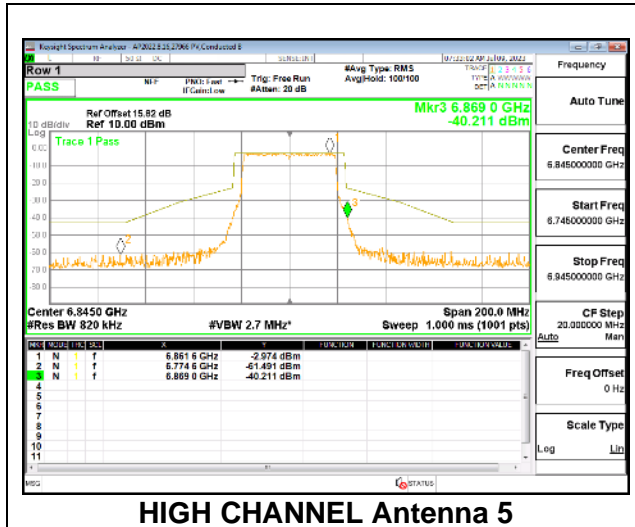

HIGH CHANNEL