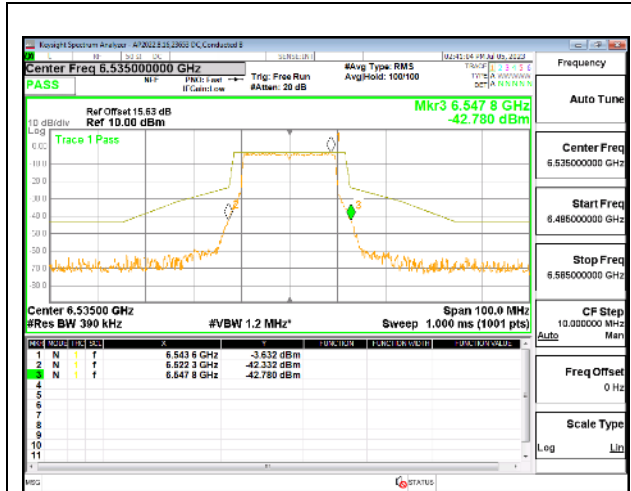

9.5.19. 802.11ax HE20 MODE IN THE UNII-7 BAND

1TX Antenna 5 OFDMA MODE: 242-Tones, RU Index 61

LOW CHANNEL