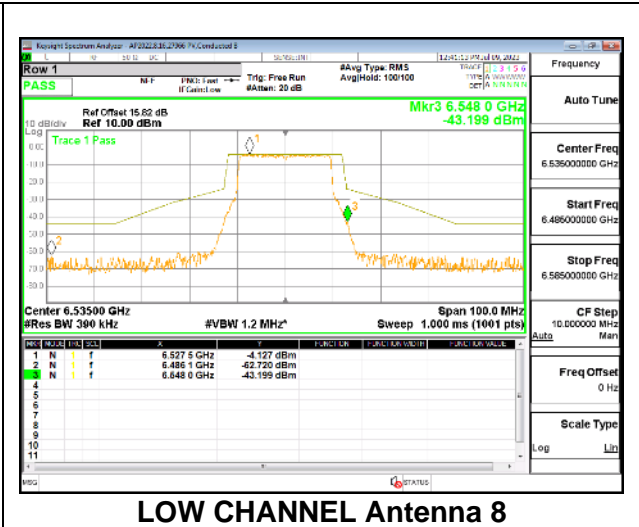

LOW CHANNEL Antenna 8

MID CHANNEL