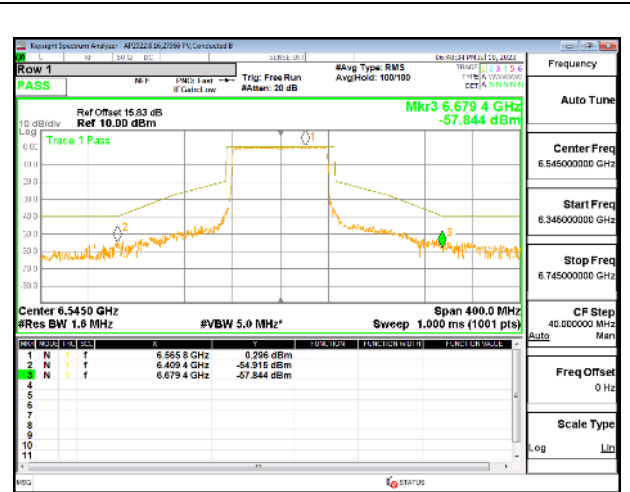

### HIGH STRADDLE CHANNEL

**4TX Antenna 5 + Antenna 8 + Antenna 3+ Antenna 10 CDD OFDMA MODE: 996-Tones, RU Index 67**

**LOW STRADDLE CHANNEL**

**LOW STRADDLE CHANNEL Antenna 5**

**LOW STRADDLE CHANNEL Antenna 8**