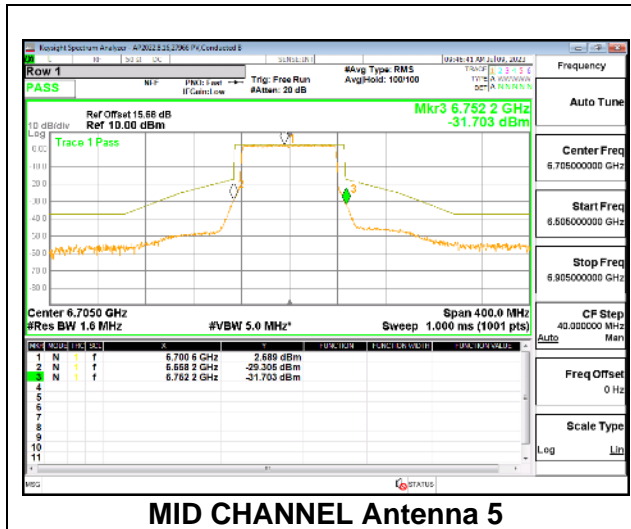

**LOW STRADDLE CHANNEL**

**MID CHANNEL**

**HIGH STRADDLE CHANNEL**

**2TX Antenna 5 + Antenna 8 CDD OFDMA MODE: 996-Tones, RU Index 67**

**LOW STRADDLE CHANNEL**

**MID CHANNEL**