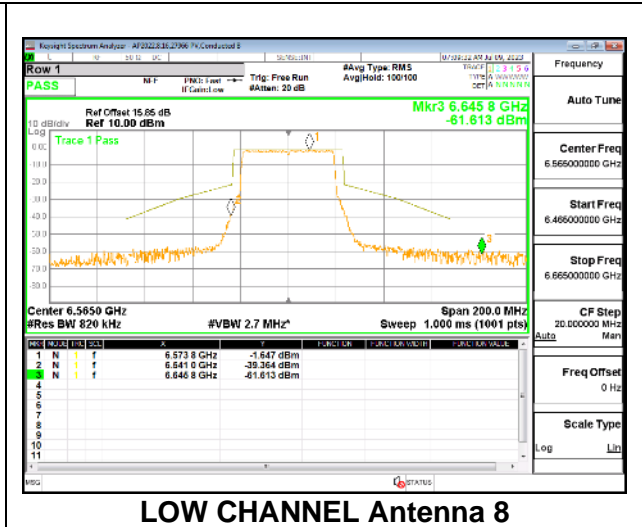

2TX Antenna 5 + Antenna 8 CDD OFDMA MODE: 484-Tones, RU Index 65

LOW CHANNEL