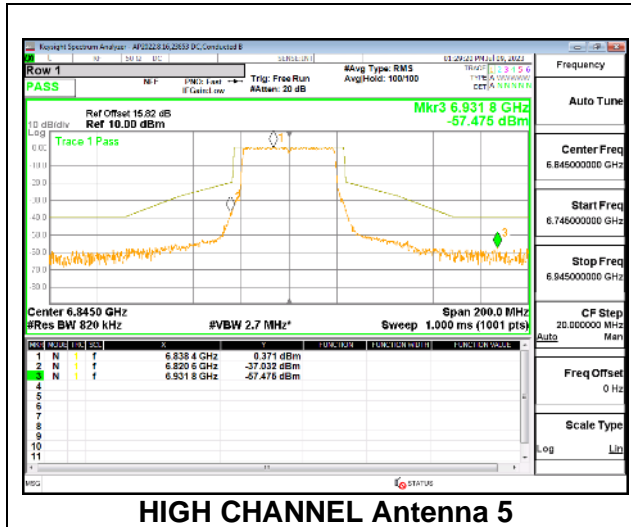

HIGH CHANNEL