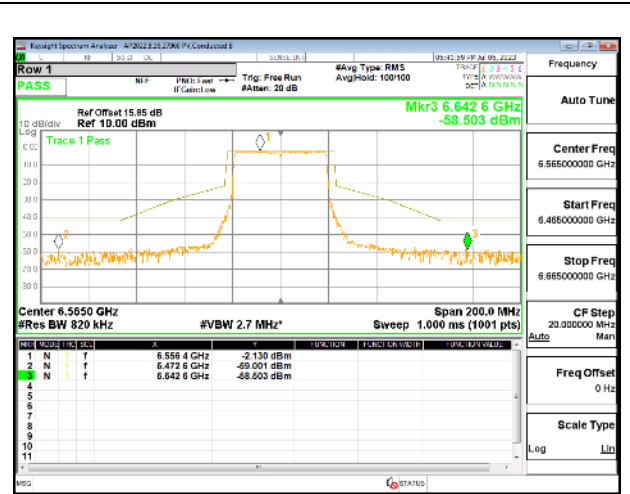

### HIGH CHANNEL

**4TX Antenna 5 + Antenna 8 + Antenna 3+ Antenna 10 CDD OFDMA MODE: 484-Tones, RU Index 65**

**LOW CHANNEL**

**LOW CHANNEL Antenna 5**

**LOW CHANNEL Antenna 8**

**LOW CHANNEL Antenna 3**

**LOW CHANNEL Antenna 10**