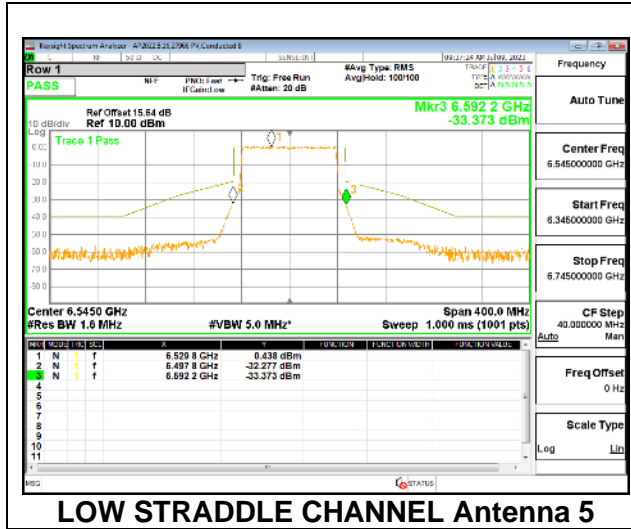

**LOW STRADDLE CHANNEL**

**MID CHANNEL**

**HIGH STRADDLE CHANNEL**

**2TX Antenna 5 + Antenna 8 CDD OFDMA MODE: 996-Tones, RU Index 67**

**LOW STRADDLE CHANNEL**

**MID CHANNEL**