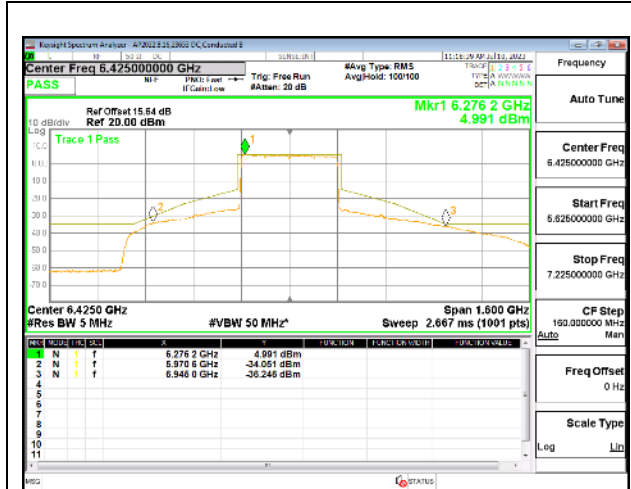

**4TX Antenna 5 + Antenna 8 + Antenna 3+ Antenna 10 CDD OFDMA MODE: 4x 996-Tones, Index 569**

**STRADDLE CHANNEL**

**STRADDLE CHANNEL Antenna 5**

**STRADDLE CHANNEL Antenna 8**

**STRADDLE CHANNEL Antenna 3**

**STRADDLE CHANNEL Antenna 10**

**9.5.19. 802.11ax HE20 MODE IN THE UNII-7 BAND**

**1TX Antenna 5 OFDMA MODE: 242-Tones, RU Index 61**

**LOW CHANNEL**

**MID CHANNEL**

**STRADDLE CHANNEL**

**Intentionally Left Blank**