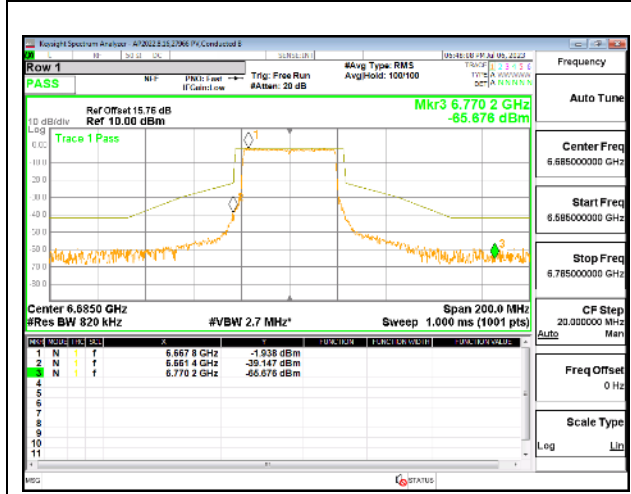

MID CHANNEL Antenna 3