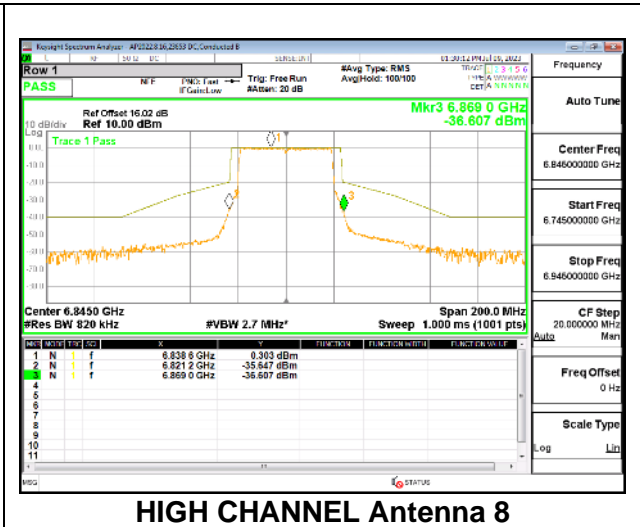

HIGH CHANNEL