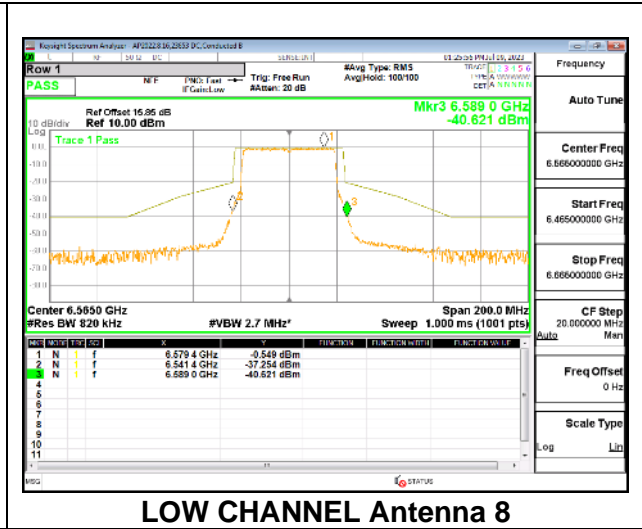

#### 1TX Antenna 5 OFDMA MODE: 484-Tones, RU Index 65

**LOW CHANNEL**

**MID CHANNEL**

**HIGH CHANNEL**

Intentionally Left Blank

**2TX Antenna 5 + Antenna 8 CDD OFDMA MODE: 484-Tones, RU Index 65**

**LOW CHANNEL**