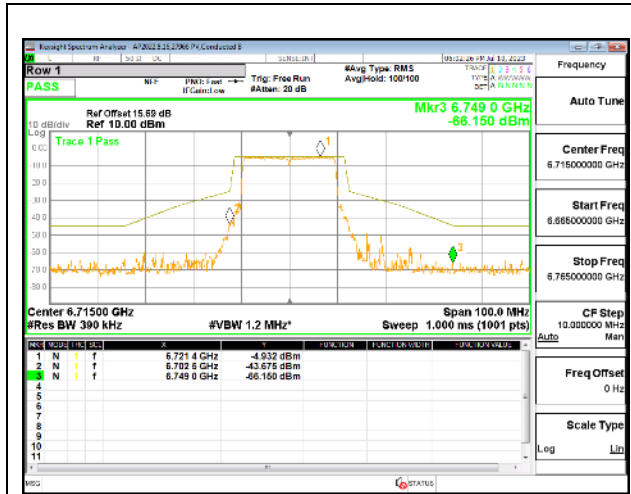

MID CHANNEL

MID CHANNEL Antenna 5