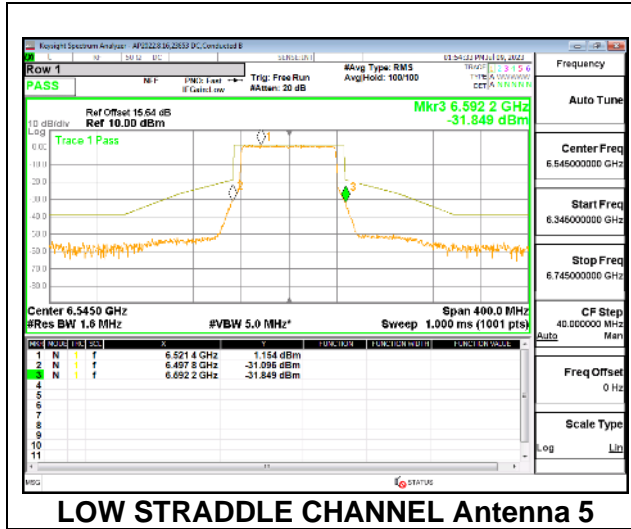

#### 1TX Antenna 5 OFDMA MODE: 996-Tones, RU Index 67

**LOW STRADDLE CHANNEL**

**MID CHANNEL**

**HIGH STRADDLE CHANNEL**

Intentionally Left Blank

**2TX Antenna 5 + Antenna 8 CDD OFDMA MODE: 996-Tones, RU Index 67**

**LOW STRADDLE CHANNEL**

**MID CHANNEL**