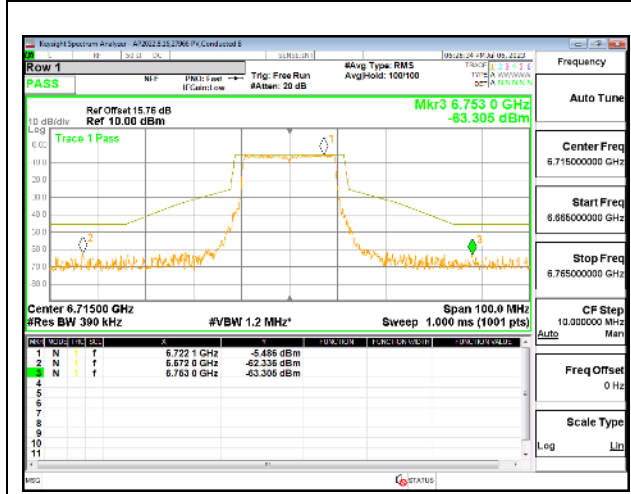

MID CHANNEL Antenna 3