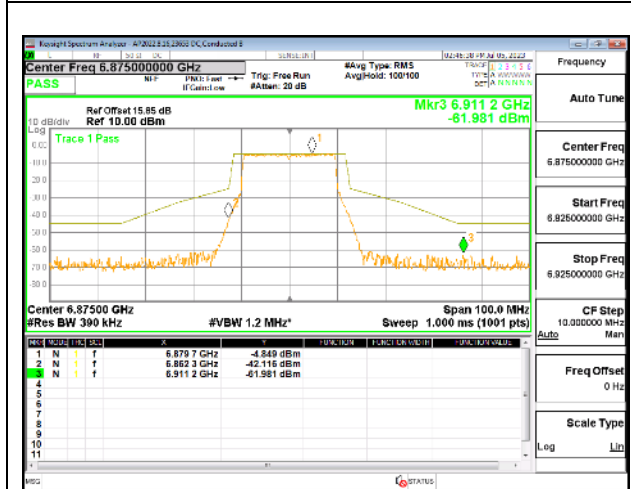

**STRADDLE CHANNEL Antenna 10**

**9.5.19. 802.11ax HE20 MODE IN THE UNII-7 BAND**

**1TX Antenna 5 OFDMA MODE: 242-Tones, RU Index 61**

**LOW CHANNEL**

**MID CHANNEL**

**STRADDLE CHANNEL**

**Intentionally Left Blank**