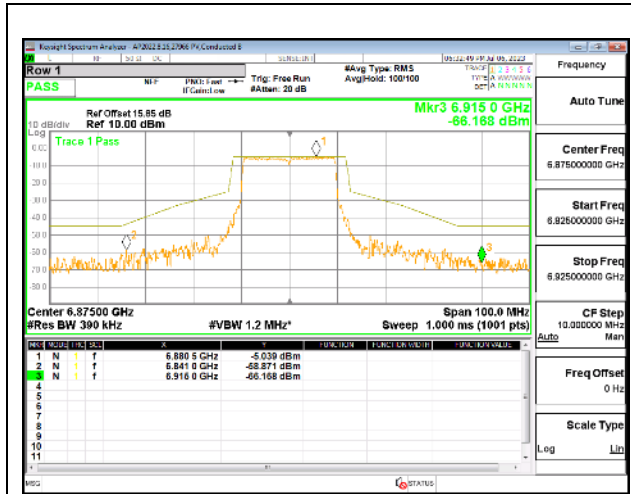

STRADDLE CHANNEL

STRADDLE CHANNEL Antenna 5