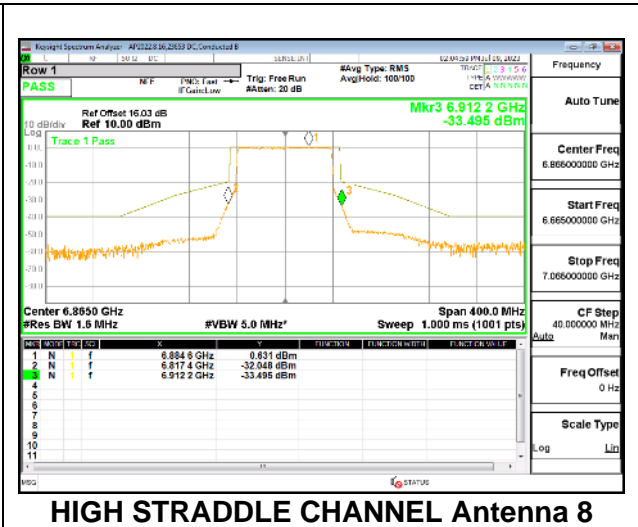

HIGH STRADDLE CHANNEL