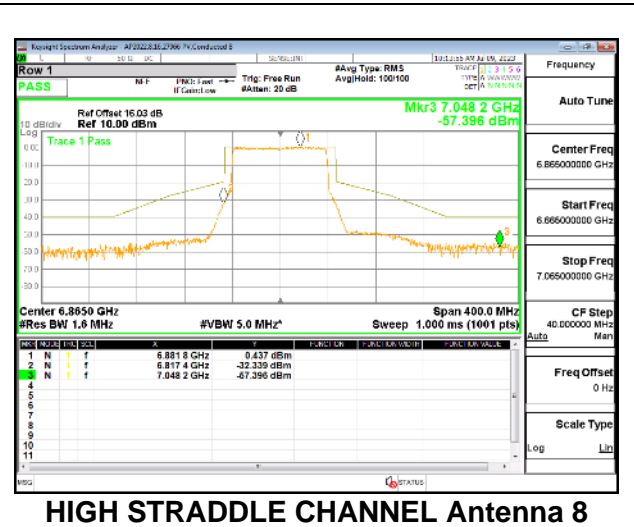

HIGH STRADDLE CHANNEL Antenna 8