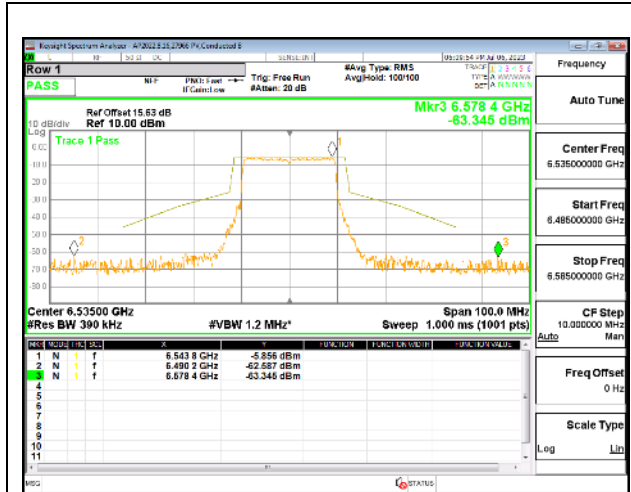

### STRADDLE CHANNEL

4TX Antenna 5 + Antenna 8 + Antenna 3+ Antenna 10 CDD OFDMA MODE: 242-Tones, RU Index 61

LOW CHANNEL

LOW CHANNEL Antenna 5

LOW CHANNEL Antenna 8

LOW CHANNEL Antenna 3

LOW CHANNEL Antenna 10