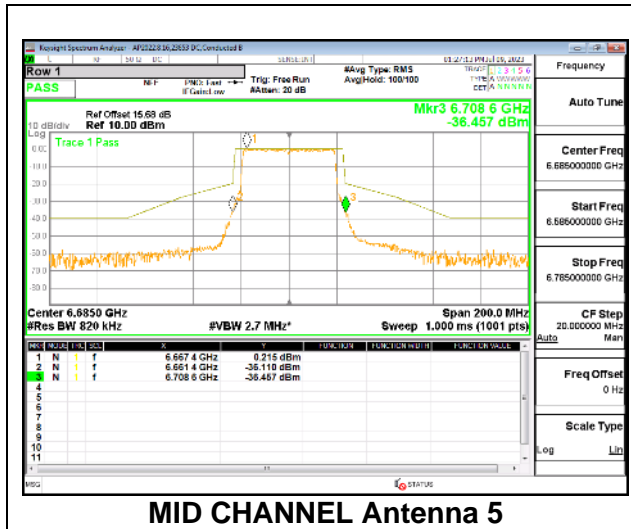

MID CHANNEL