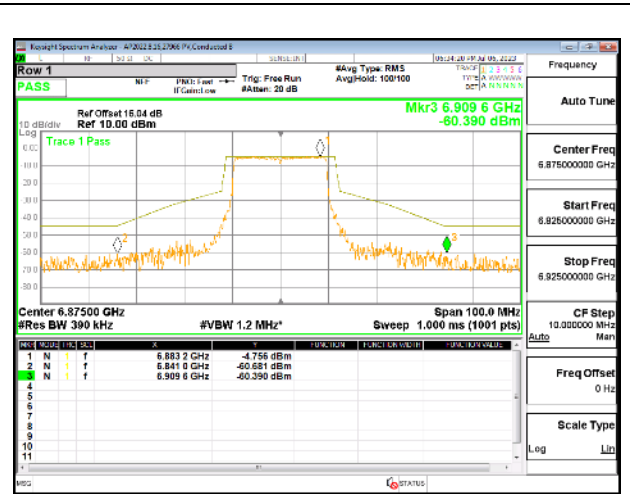

STRADDLE CHANNEL Antenna 8