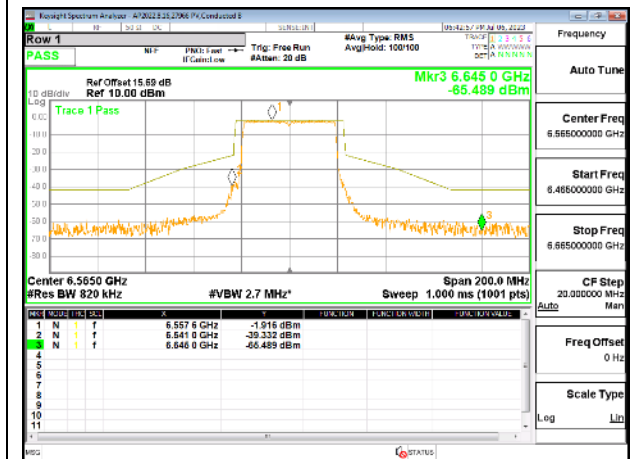

### HIGH CHANNEL

**4TX Antenna 5 + Antenna 8 + Antenna 3+ Antenna 10 CDD OFDMA MODE: 484-Tones, RU Index 65**

**LOW CHANNEL**

**LOW CHANNEL Antenna 5**

**LOW CHANNEL Antenna 8**

**LOW CHANNEL Antenna 3**

**LOW CHANNEL Antenna 10**