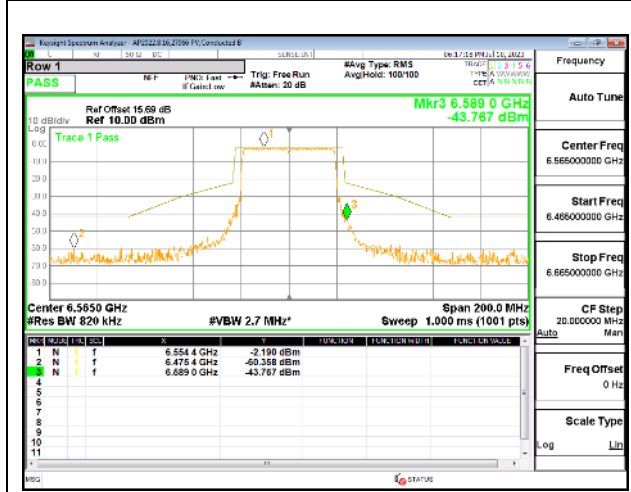

### HIGH CHANNEL

**4TX Antenna 5 + Antenna 8 + Antenna 3+ Antenna 10 CDD OFDMA MODE: 484-Tones, RU Index 65**

**LOW CHANNEL**

**LOW CHANNEL Antenna 5**

**LOW CHANNEL Antenna 8**

**LOW CHANNEL Antenna 3**

**LOW CHANNEL Antenna 10**