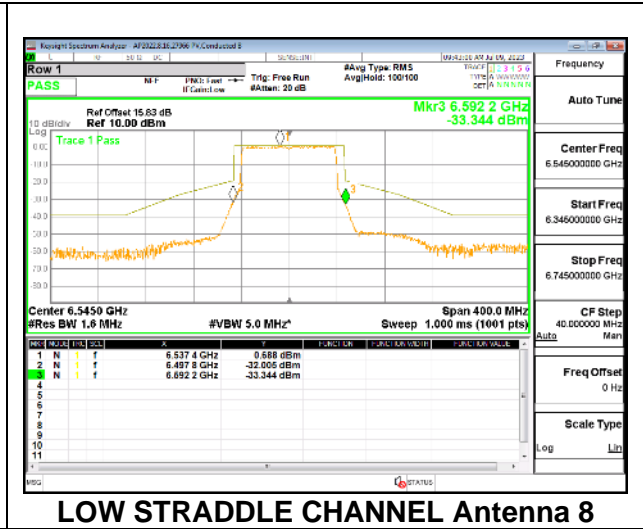

**LOW STRADDLE CHANNEL**

**MID CHANNEL**

**HIGH STRADDLE CHANNEL**

**2TX Antenna 5 + Antenna 8 CDD OFDMA MODE: 996-Tones, RU Index 67**

**LOW STRADDLE CHANNEL**

**MID CHANNEL**