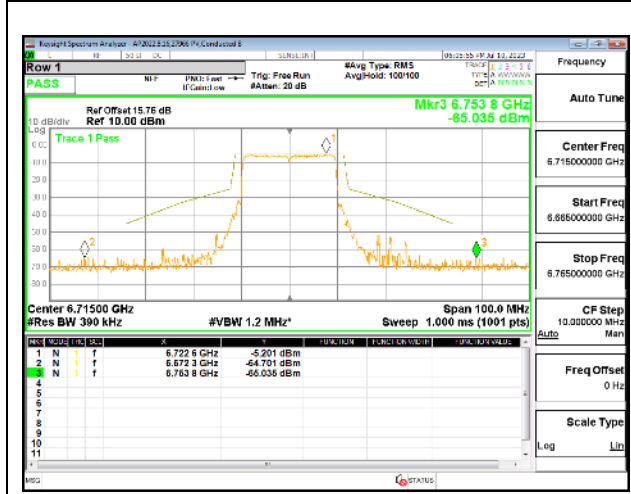

MID CHANNEL Antenna 3