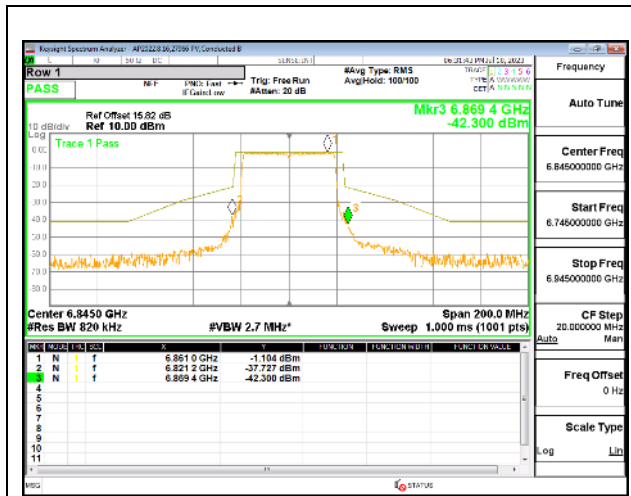

### HIGH CHANNEL

HIGH CHANNEL Antenna 5

HIGH CHANNEL Antenna 8

HIGH CHANNEL Antenna 3

HIGH CHANNEL Antenna 10

**9.5.23. 802.11ax HE80 MODE IN THE UNII-7 BAND**

**1TX Antenna 5 OFDMA MODE: 996-Tones, RU Index 67**