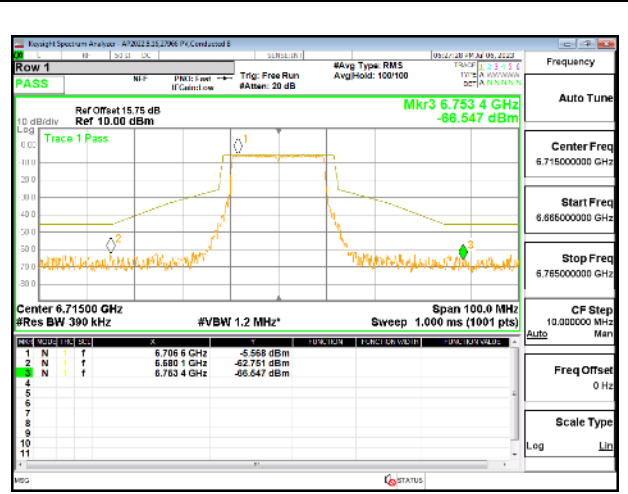

MID CHANNEL Antenna 10