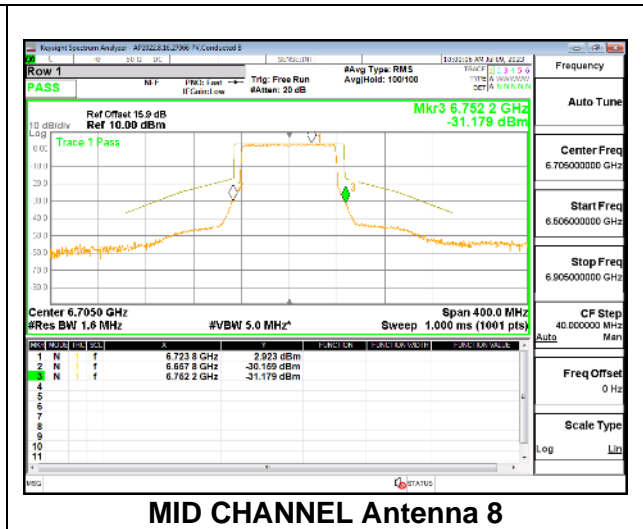

**LOW STRADDLE CHANNEL**

**MID CHANNEL**

**HIGH STRADDLE CHANNEL**

**2TX Antenna 5 + Antenna 8 CDD OFDMA MODE: 996-Tones, RU Index 67**

**LOW STRADDLE CHANNEL**

**MID CHANNEL**