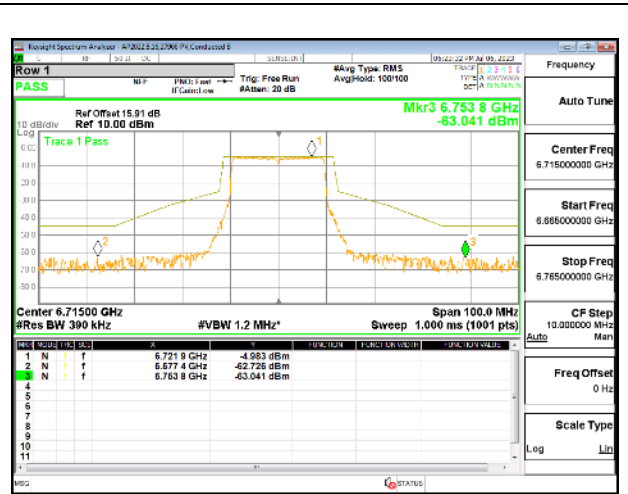

MID CHANNEL Antenna 8