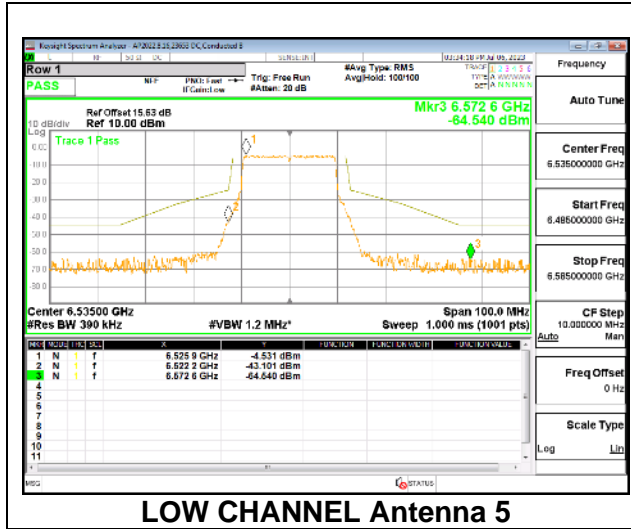

2TX Antenna 5 + Antenna 8 CDD OFDMA MODE: 242-Tones, RU Index 61

LOW CHANNEL