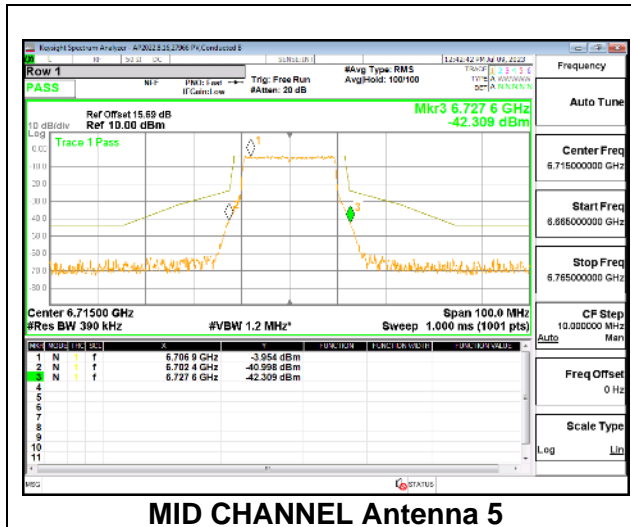

MID CHANNEL Antenna 5