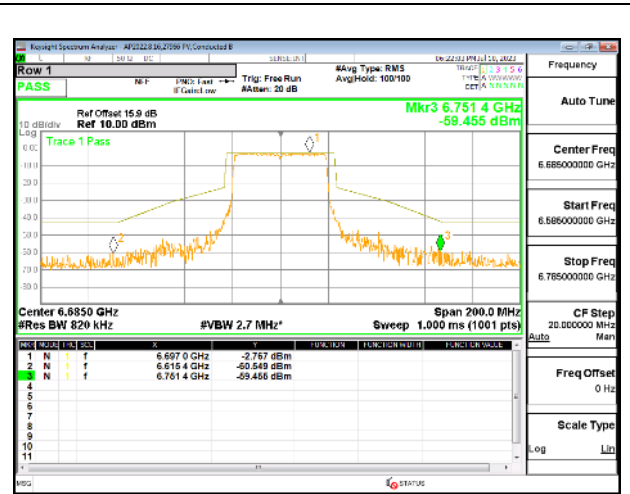

MID CHANNEL Antenna 8