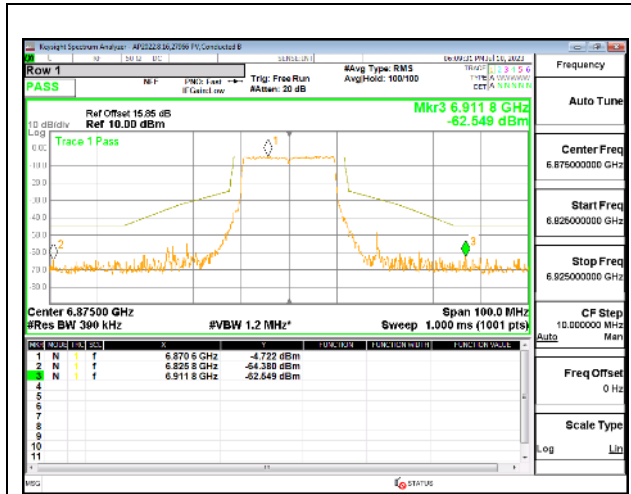

STRADDLE CHANNEL

STRADDLE CHANNEL Antenna 5