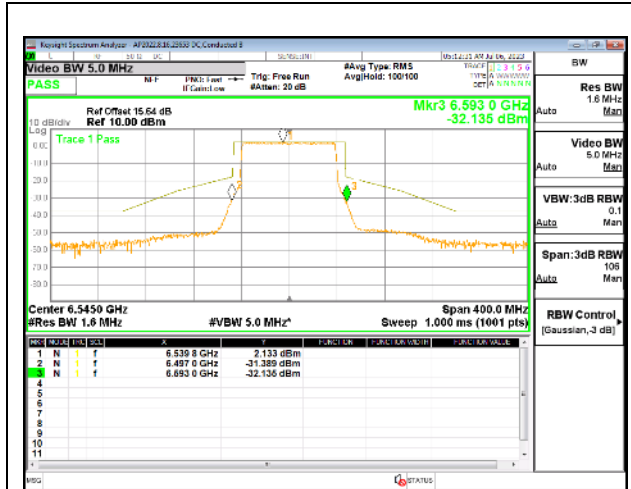

### HIGH CHANNEL

HIGH CHANNEL Antenna 5

HIGH CHANNEL Antenna 8

HIGH CHANNEL Antenna 3

HIGH CHANNEL Antenna 10

**9.5.23. 802.11ax HE80 MODE IN THE UNII-7 BAND**

**1TX Antenna 5 OFDMA MODE: 996-Tones, RU Index 67**