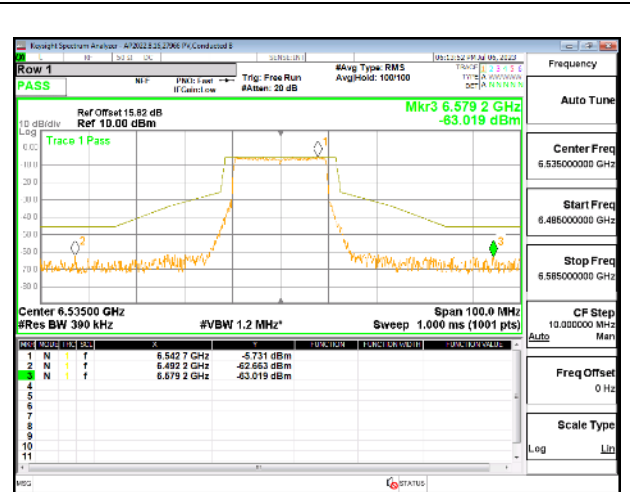

### STRADDLE CHANNEL

4TX Antenna 5 + Antenna 8 + Antenna 3+ Antenna 10 CDD OFDMA MODE: 242-Tones, RU Index 61

LOW CHANNEL

LOW CHANNEL Antenna 5

LOW CHANNEL Antenna 8

LOW CHANNEL Antenna 3

LOW CHANNEL Antenna 10