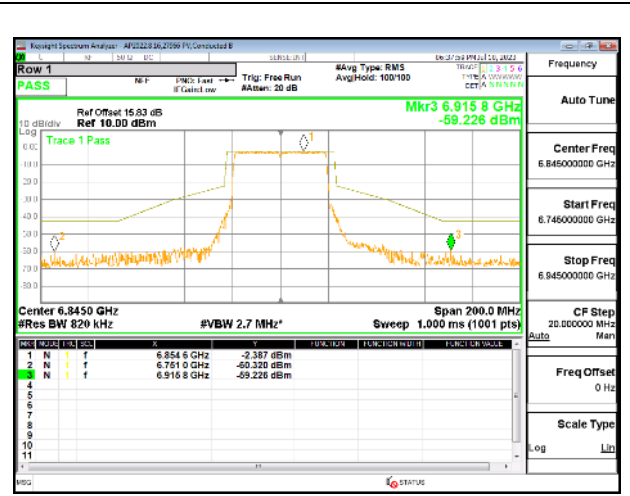

### HIGH CHANNEL

HIGH CHANNEL Antenna 5

HIGH CHANNEL Antenna 8

HIGH CHANNEL Antenna 3

HIGH CHANNEL Antenna 10

**9.5.23. 802.11ax HE80 MODE IN THE UNII-7 BAND**

**1TX Antenna 5 OFDMA MODE: 996-Tones, RU Index 67**