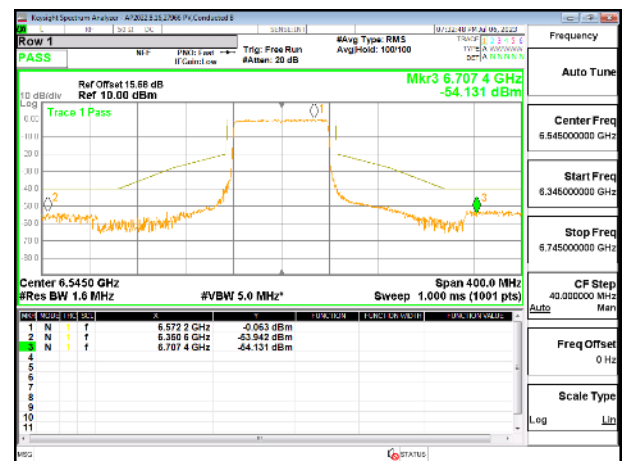

LOW STRADDLE CHANNEL Antenna 10