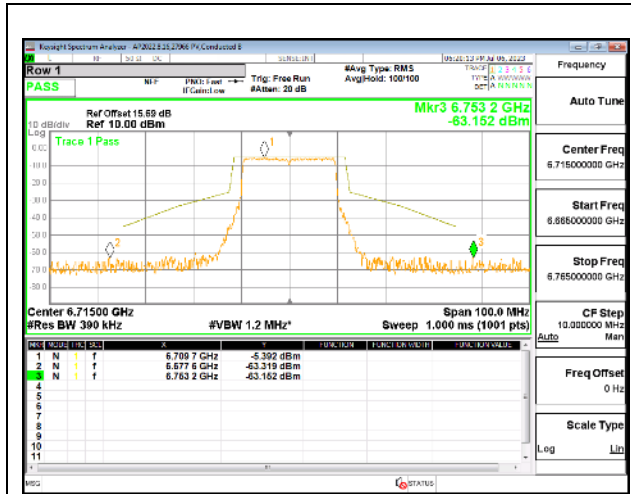

MID CHANNEL

MID CHANNEL Antenna 5