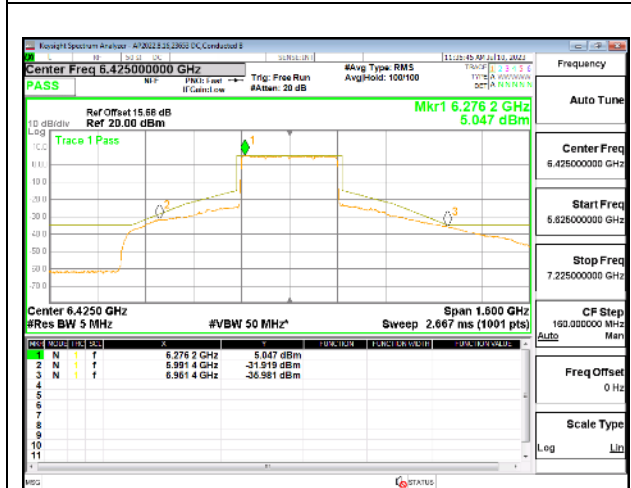

**4TX Antenna 5 + Antenna 8 + Antenna 3+ Antenna 10 CDD OFDMA MODE: 4x 996-Tones, Index 569**

**STRADDLE CHANNEL**

**STRADDLE CHANNEL Antenna 5**

**STRADDLE CHANNEL Antenna 8**

**STRADDLE CHANNEL Antenna 3**

**STRADDLE CHANNEL Antenna 10**

**9.5.19. 802.11ax HE20 MODE IN THE UNII-7 BAND**

**1TX Antenna 5 OFDMA MODE: 242-Tones, RU Index 61**

**LOW CHANNEL**

**MID CHANNEL**

**STRADDLE CHANNEL**

**Intentionally Left Blank**