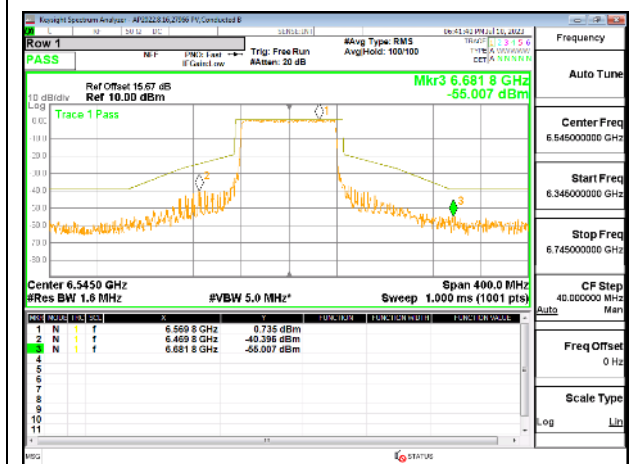

**LOW STRADDLE CHANNEL**

**MID CHANNEL**

### HIGH STRADDLE CHANNEL

**4TX Antenna 5 + Antenna 8 + Antenna 3+ Antenna 10 CDD OFDMA MODE: 996-Tones, RU Index 67**

**LOW STRADDLE CHANNEL**

**LOW STRADDLE CHANNEL Antenna 5**

**LOW STRADDLE CHANNEL Antenna 8**

**LOW STRADDLE CHANNEL Antenna 3**

**LOW STRADDLE CHANNEL Antenna 10**

MID CHANNEL

MID CHANNEL Antenna 5

MID CHANNEL Antenna 8

MID CHANNEL Antenna 3

MID CHANNEL Antenna 10