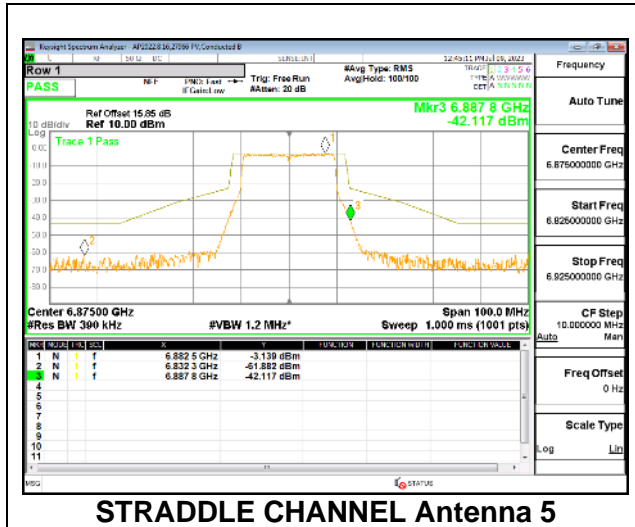

**LOW CHANNEL Antenna 5**

**LOW CHANNEL Antenna 8**

**MID CHANNEL**

**MID CHANNEL Antenna 5**

**MID CHANNEL Antenna 8**

### STRADDLE CHANNEL

4TX Antenna 5 + Antenna 8 + Antenna 3+ Antenna 10 CDD OFDMA MODE: 242-Tones, RU Index 61

LOW CHANNEL

LOW CHANNEL Antenna 5

LOW CHANNEL Antenna 8

LOW CHANNEL Antenna 3

LOW CHANNEL Antenna 10