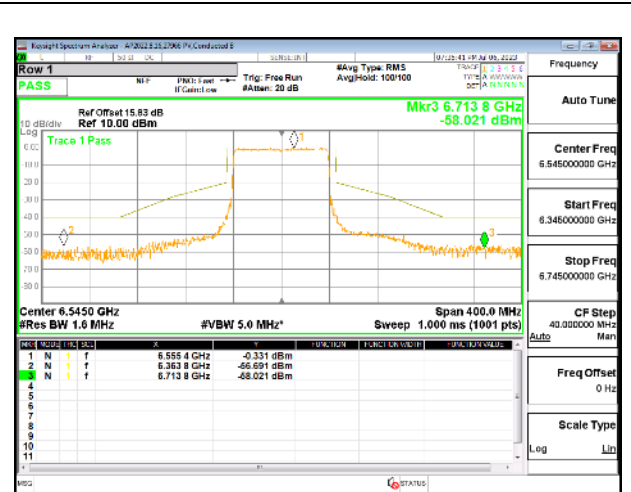

### HIGH STRADDLE CHANNEL

HIGH STRADDLE CHANNEL Antenna 5

HIGH STRADDLE CHANNEL Antenna 8

4TX Antenna 5 + Antenna 8 + Antenna 3+ Antenna 10 CDD OFDMA MODE: 996-Tones, RU Index 67

LOW STRADDLE CHANNEL

LOW STRADDLE CHANNEL Antenna 5