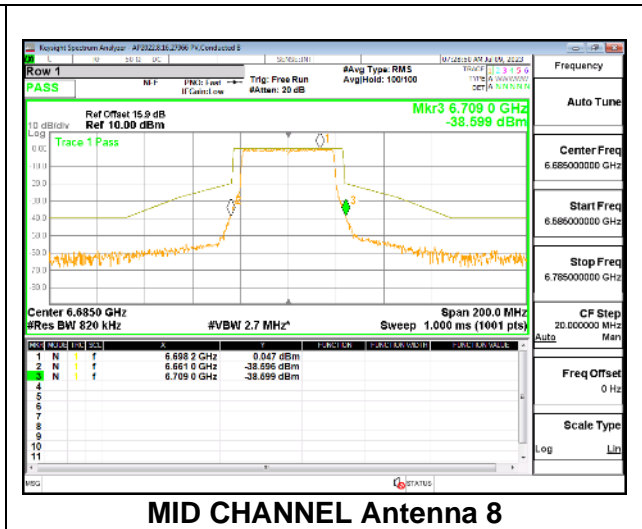

#### 1TX Antenna 5 OFDMA MODE: 484-Tones, RU Index 65

Intentionally Left Blank

**2TX Antenna 5 + Antenna 8 CDD OFDMA MODE: 484-Tones, RU Index 65**

**LOW CHANNEL**

**MID CHANNEL**