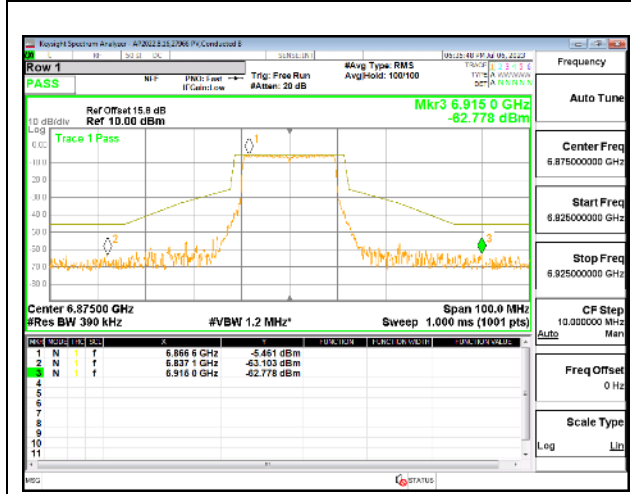

STRADDLE CHANNEL Antenna 3