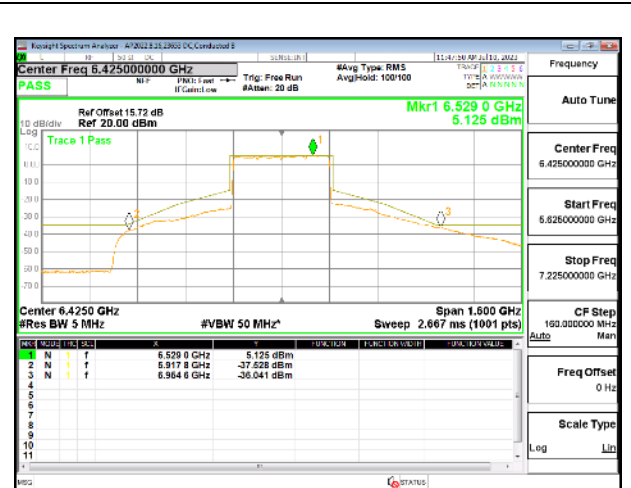

**4TX Antenna 5 + Antenna 8 + Antenna 3+ Antenna 10 CDD OFDMA MODE: 4x 996-Tones, Index 569**

**STRADDLE CHANNEL**

**STRADDLE CHANNEL Antenna 5**

**STRADDLE CHANNEL Antenna 8**

**STRADDLE CHANNEL Antenna 3**

**STRADDLE CHANNEL Antenna 10**

**9.5.19. 802.11ax HE20 MODE IN THE UNII-7 BAND**

**1TX Antenna 5 OFDMA MODE: 242-Tones, RU Index 61**

**LOW CHANNEL**

**MID CHANNEL**

**STRADDLE CHANNEL**

**Intentionally Left Blank**