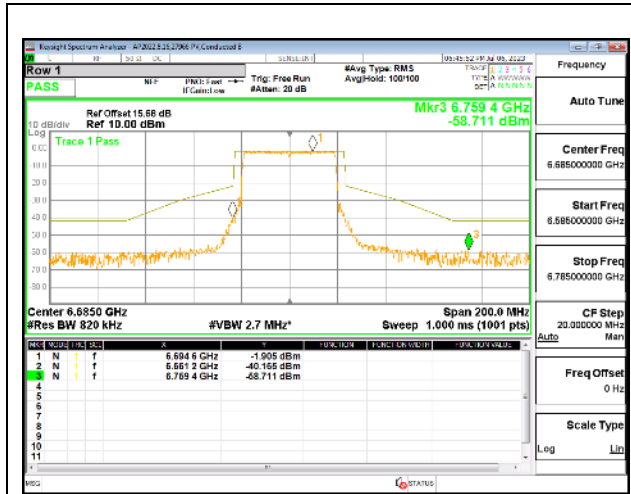

MID CHANNEL

MID CHANNEL Antenna 5