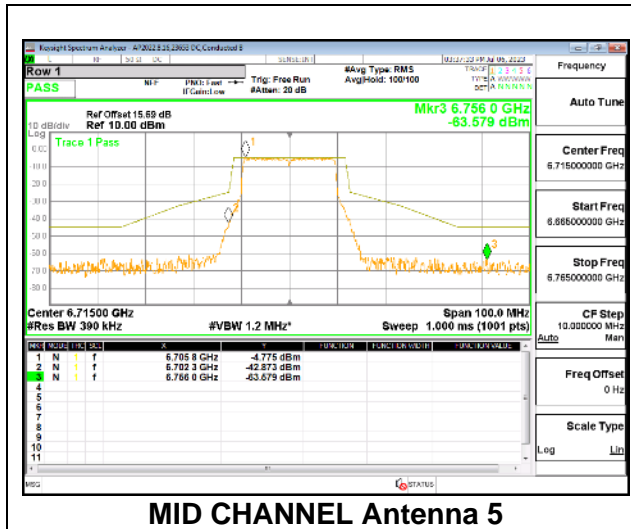

MID CHANNEL