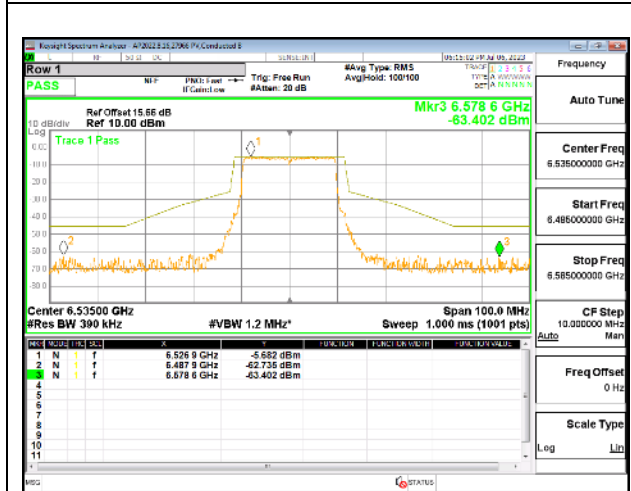

### STRADDLE CHANNEL

4TX Antenna 5 + Antenna 8 + Antenna 3+ Antenna 10 CDD OFDMA MODE: 242-Tones, RU Index 61

LOW CHANNEL

LOW CHANNEL Antenna 5

LOW CHANNEL Antenna 8

LOW CHANNEL Antenna 3

LOW CHANNEL Antenna 10