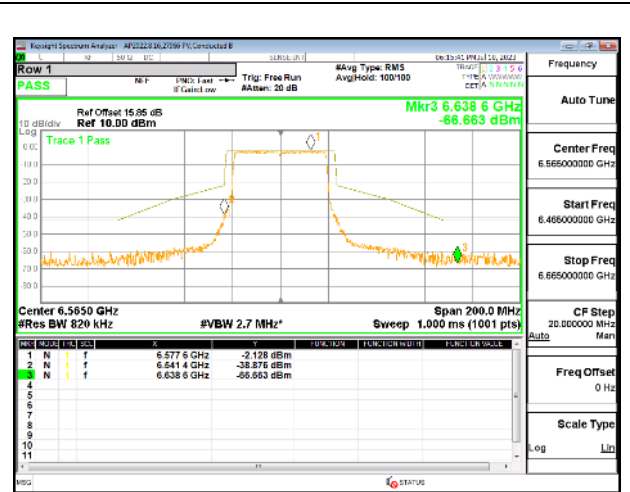

### HIGH CHANNEL

**4TX Antenna 5 + Antenna 8 + Antenna 3+ Antenna 10 CDD OFDMA MODE: 484-Tones, RU Index 65**

**LOW CHANNEL**

**LOW CHANNEL Antenna 5**

**LOW CHANNEL Antenna 8**

**LOW CHANNEL Antenna 3**

**LOW CHANNEL Antenna 10**