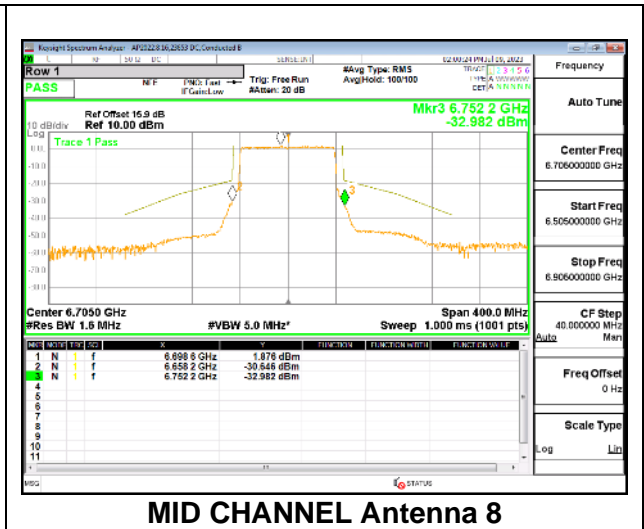

#### 1TX Antenna 5 OFDMA MODE: 996-Tones, RU Index 67

**LOW STRADDLE CHANNEL**

**MID CHANNEL**

**HIGH STRADDLE CHANNEL**

Intentionally Left Blank

**2TX Antenna 5 + Antenna 8 CDD OFDMA MODE: 996-Tones, RU Index 67**

**LOW STRADDLE CHANNEL**

**MID CHANNEL**