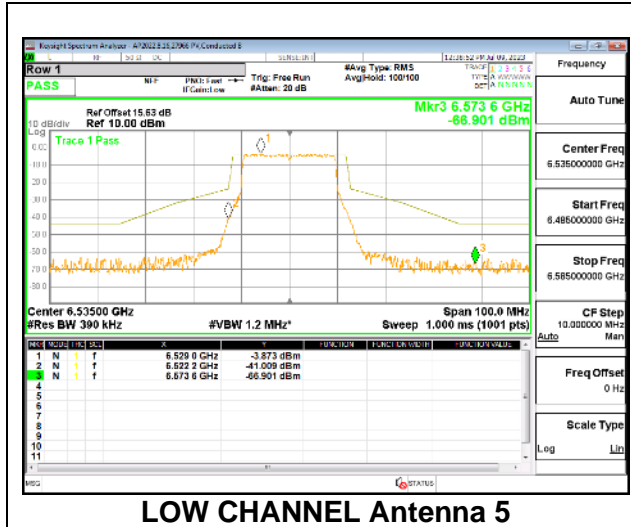

#### 1TX Antenna 5 OFDMA MODE: 242-Tones, RU Index 61

**LOW CHANNEL**

**MID CHANNEL**

**STRADDLE CHANNEL**

Intentionally Left Blank

**2TX Antenna 5 + Antenna 8 CDD OFDMA MODE: 242-Tones, RU Index 61**

**LOW CHANNEL**