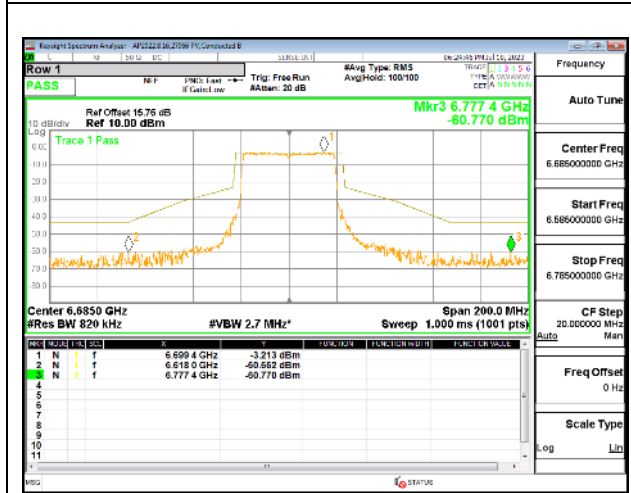

MID CHANNEL Antenna 3