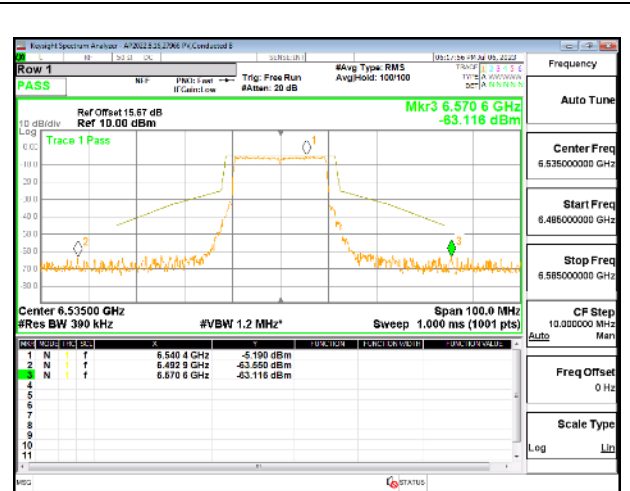

### STRADDLE CHANNEL

4TX Antenna 5 + Antenna 8 + Antenna 3+ Antenna 10 CDD OFDMA MODE: 242-Tones, RU Index 61

LOW CHANNEL

LOW CHANNEL Antenna 5

LOW CHANNEL Antenna 8

LOW CHANNEL Antenna 3

LOW CHANNEL Antenna 10