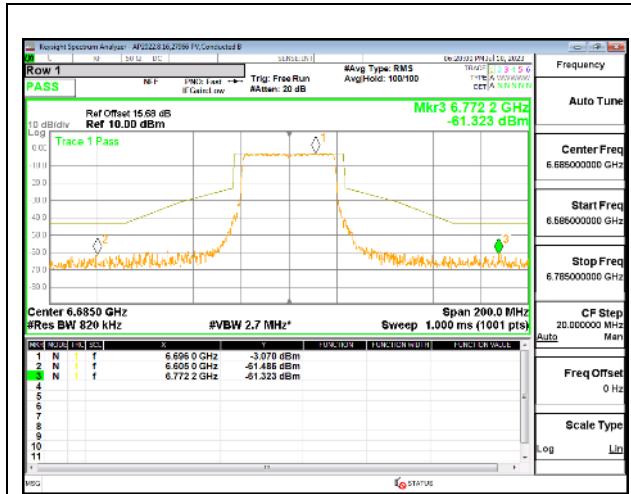

MID CHANNEL

MID CHANNEL Antenna 5