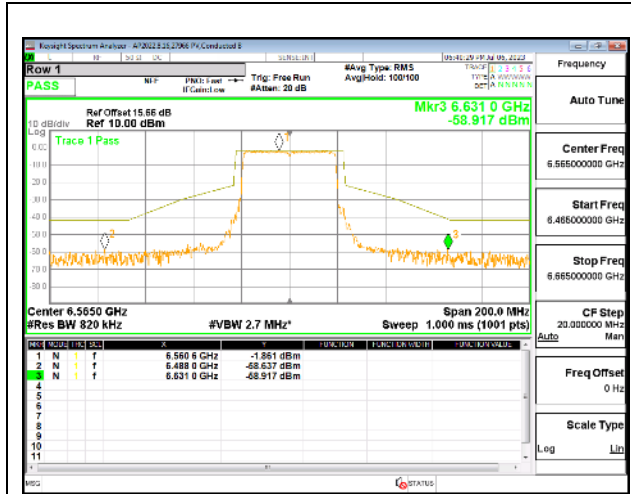

4TX Antenna 5 + Antenna 8 + Antenna 3+ Antenna 10 CDD OFDMA MODE: 484-Tones, RU Index 65

LOW CHANNEL

LOW CHANNEL Antenna 5