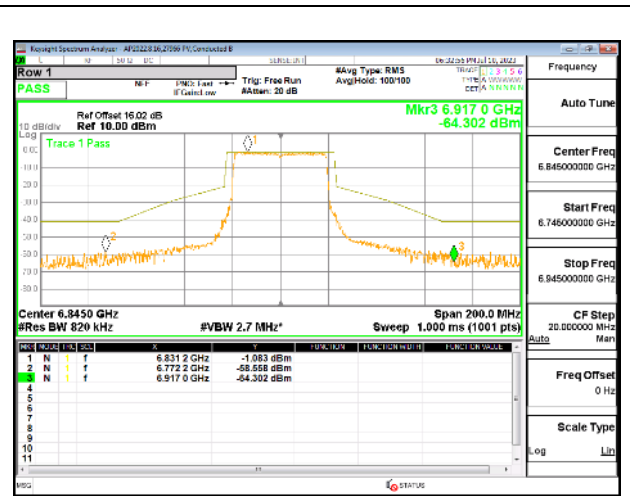

### HIGH CHANNEL

HIGH CHANNEL Antenna 5

HIGH CHANNEL Antenna 8

HIGH CHANNEL Antenna 3

HIGH CHANNEL Antenna 10

**9.5.23. 802.11ax HE80 MODE IN THE UNII-7 BAND**

**1TX Antenna 5 OFDMA MODE: 996-Tones, RU Index 67**