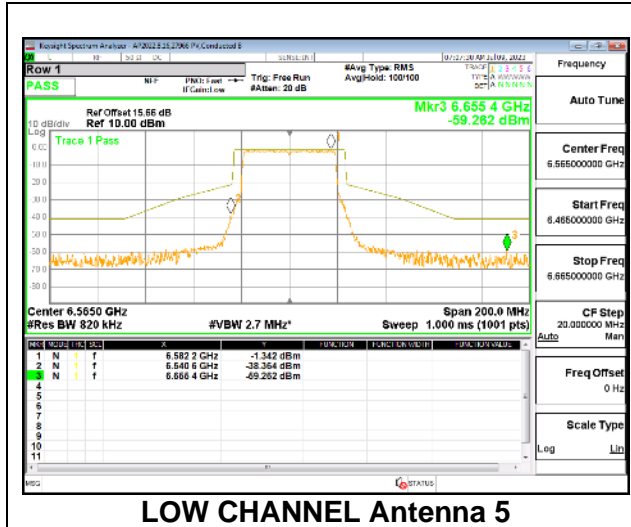

2TX Antenna 5 + Antenna 8 CDD OFDMA MODE: 484-Tones, RU Index 65

LOW CHANNEL