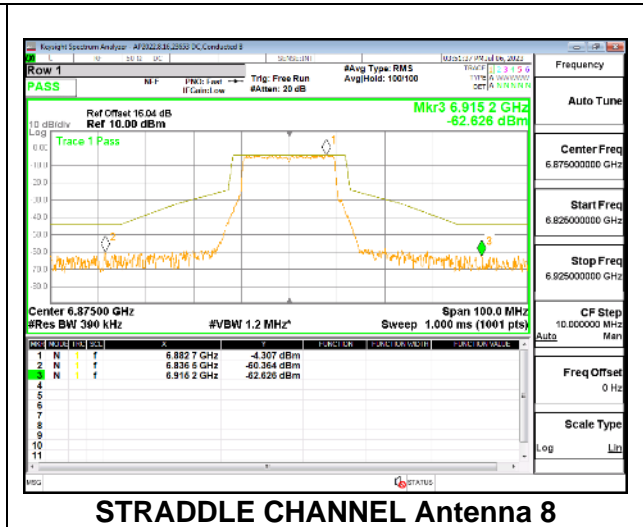

### STRADDLE CHANNEL

4TX Antenna 5 + Antenna 8 + Antenna 3+ Antenna 10 CDD OFDMA MODE: 242-Tones, RU Index 61

LOW CHANNEL

LOW CHANNEL Antenna 5

LOW CHANNEL Antenna 8

LOW CHANNEL Antenna 3

LOW CHANNEL Antenna 10