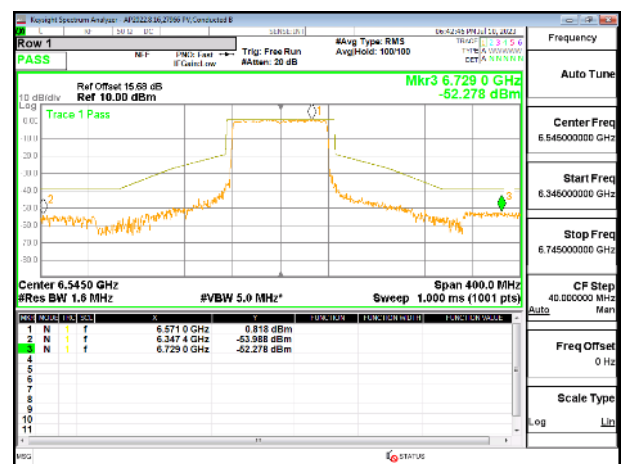

LOW STRADDLE CHANNEL Antenna 10