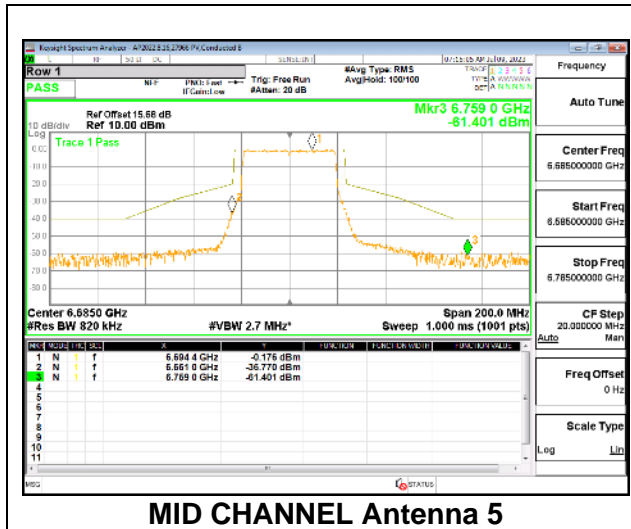

#### 1TX Antenna 5 OFDMA MODE: 484-Tones, RU Index 65

Intentionally Left Blank

**2TX Antenna 5 + Antenna 8 CDD OFDMA MODE: 484-Tones, RU Index 65**

**LOW CHANNEL**

**MID CHANNEL**