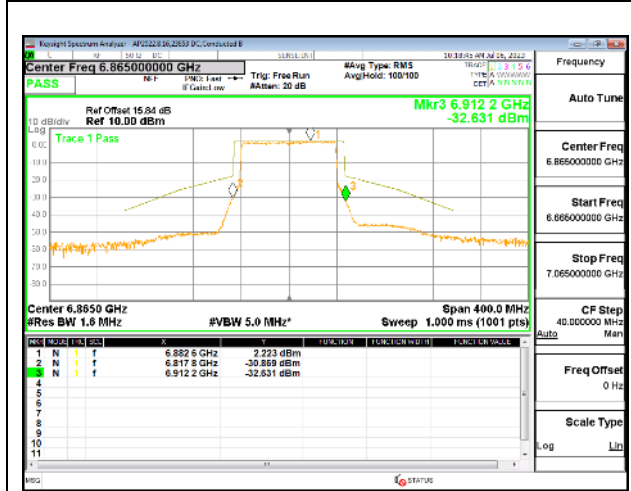

HIGH STRADDLE CHANNEL

Intentionally Left Blank