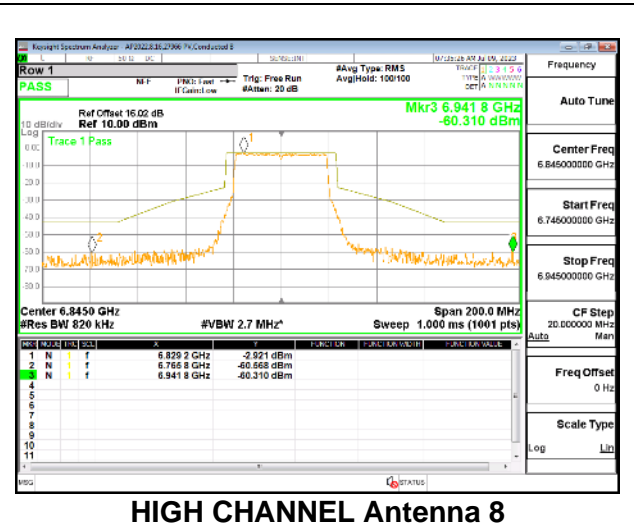

HIGH CHANNEL