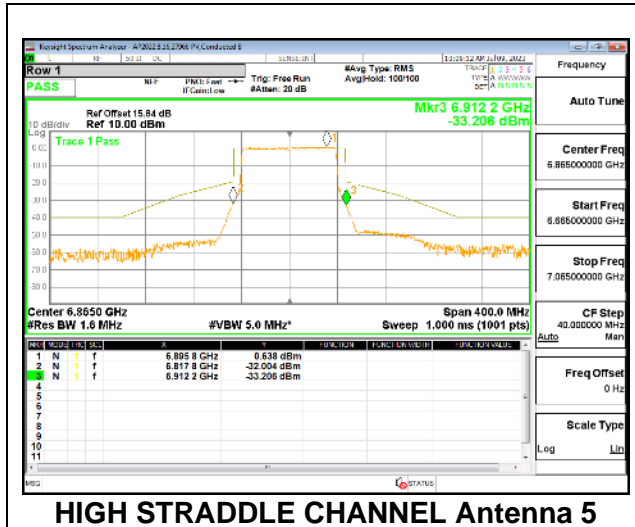

**LOW STRADDLE CHANNEL**

**MID CHANNEL**

**HIGH STRADDLE CHANNEL**

**2TX Antenna 5 + Antenna 8 CDD OFDMA MODE: 996-Tones, RU Index 67**

**LOW STRADDLE CHANNEL**

**MID CHANNEL**

### HIGH STRADDLE CHANNEL

HIGH STRADDLE CHANNEL Antenna 5

HIGH STRADDLE CHANNEL Antenna 8

4TX Antenna 5 + Antenna 8 + Antenna 3+ Antenna 10 CDD OFDMA MODE: 996-Tones, RU Index 67

LOW STRADDLE CHANNEL

LOW STRADDLE CHANNEL Antenna 5