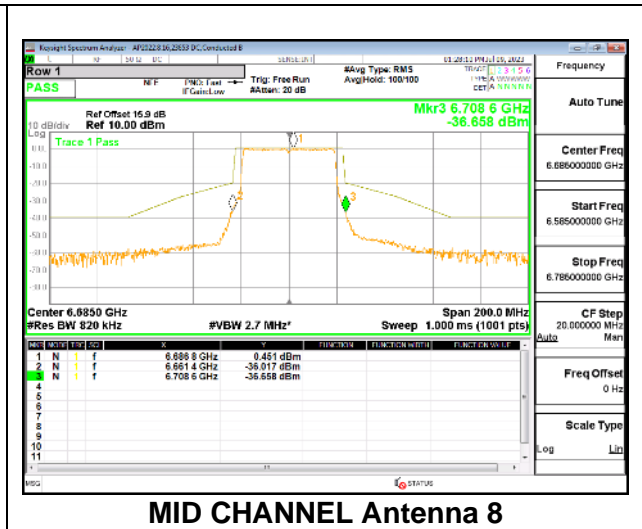

MID CHANNEL