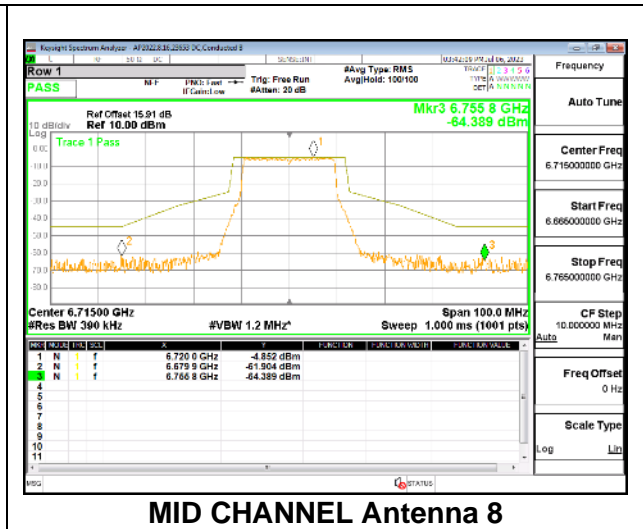

MID CHANNEL