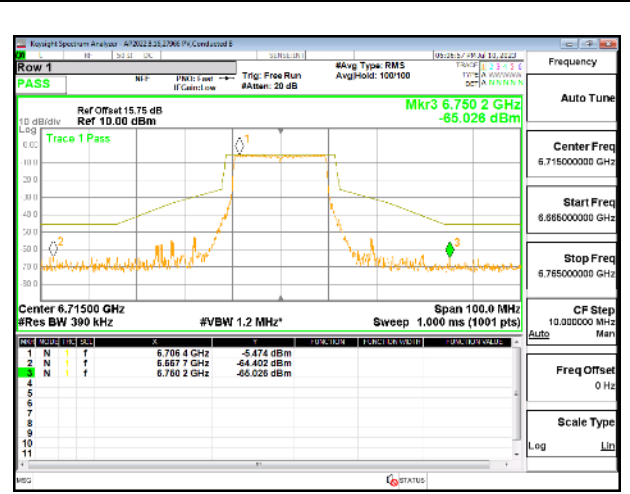

MID CHANNEL Antenna 10