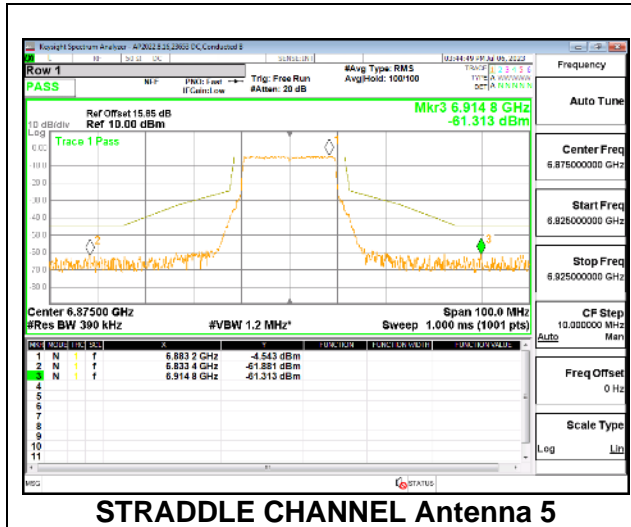

### STRADDLE CHANNEL

4TX Antenna 5 + Antenna 8 + Antenna 3+ Antenna 10 CDD OFDMA MODE: 242-Tones, RU Index 61

LOW CHANNEL

LOW CHANNEL Antenna 5

LOW CHANNEL Antenna 8

LOW CHANNEL Antenna 3

LOW CHANNEL Antenna 10