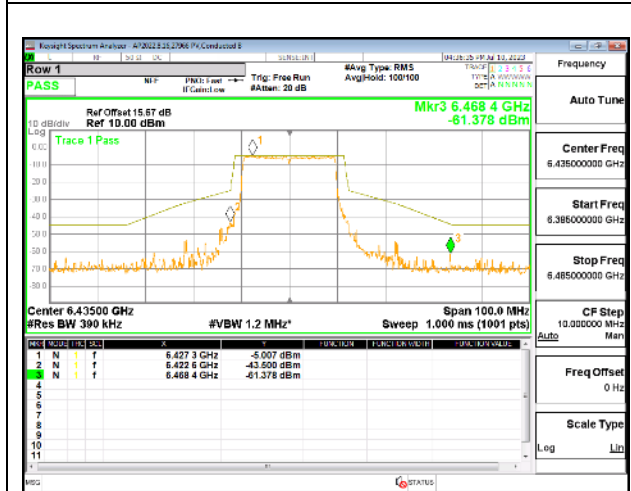

MID CHANNEL

MID CHANNEL Antenna 5

MID CHANNEL Antenna 8

HIGH CHANNEL

4TX Antenna 5 + Antenna 8 + Antenna 3+ Antenna 10 CDD OFDMA MODE: 242-Tones, RU Index 61

LOW CHANNEL

LOW CHANNEL Antenna 5

LOW CHANNEL Antenna 8