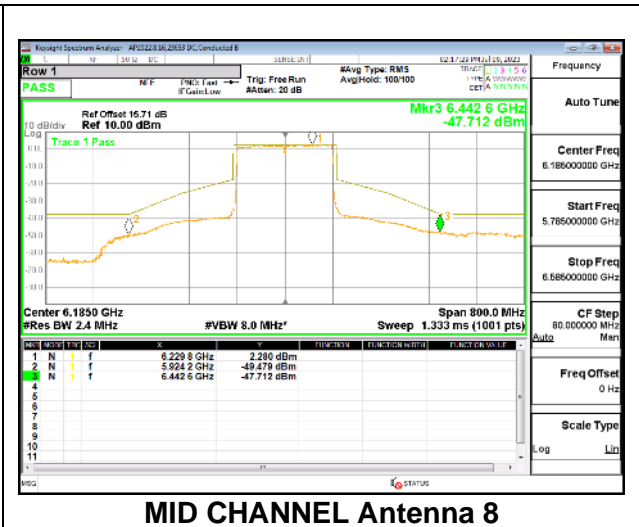

2TX Antenna 5 + Antenna 8 CDD OFDMA MODE: 2x 996-Tones, Index S68

LOW CHANNEL

LOW CHANNEL Antenna 5

LOW CHANNEL Antenna 8

MID CHANNEL

MID CHANNEL Antenna 5

MID CHANNEL Antenna 8

HIGH CHANNEL