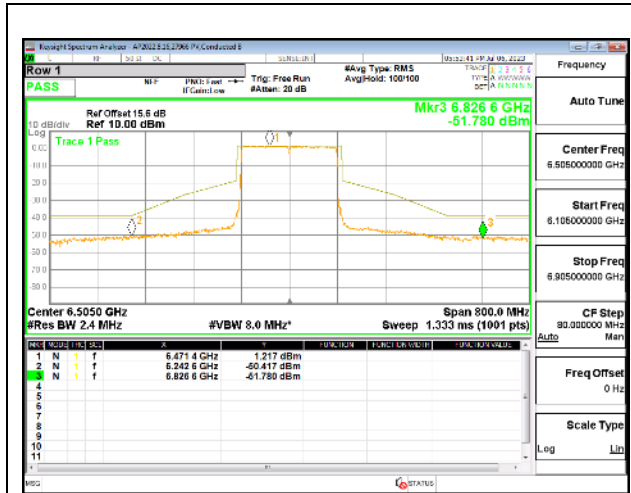

4TX Antenna 5 + Antenna 8 + Antenna 3+ Antenna 10 CDD OFDMA MODE: 2x 996-Tones, Index S68

STRADDLE CHANNEL

STRADDLE CHANNEL Antenna 5