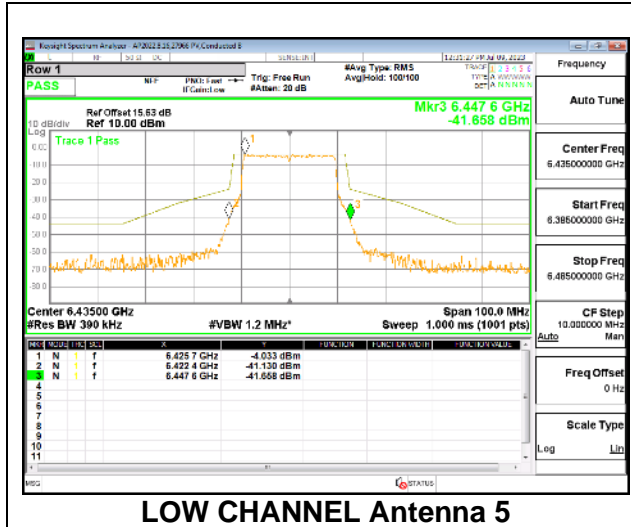

LOW CHANNEL

MID CHANNEL

HIGH CHANNEL

Intentionally Left Blank

2TX Antenna 5 + Antenna 8 CDD OFDMA MODE: 242-Tones, RU Index 61

LOW CHANNEL

LOW CHANNEL Antenna 5

LOW CHANNEL Antenna 8