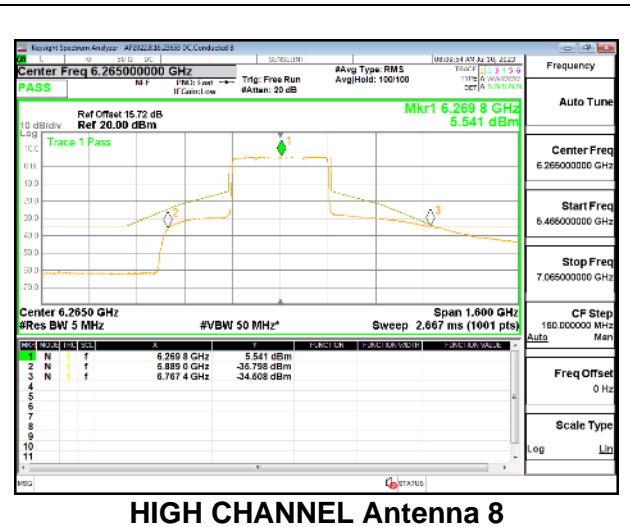

HIGH CHANNEL Antenna 8