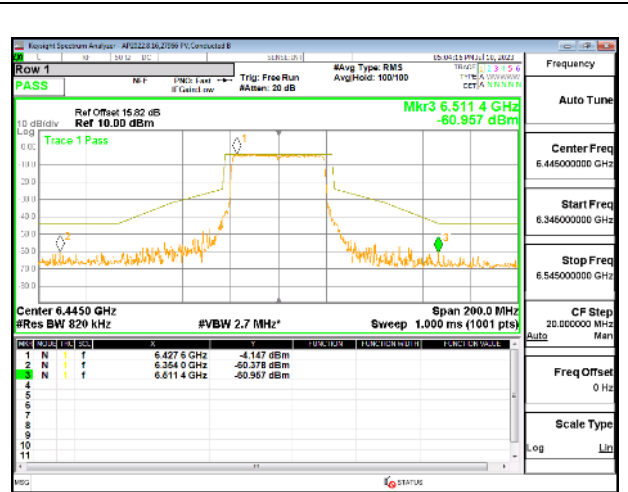

2TX Antenna 5 + Antenna 8 CDD OFDMA MODE: 484-Tones, RU Index 65

LOW CHANNEL

STRADDLE CHANNEL

4TX Antenna 5 + Antenna 8 + Antenna 3+ Antenna 10 CDD OFDMA MODE: 484-Tones, RU Index 65

LOW CHANNEL

LOW CHANNEL Antenna 5