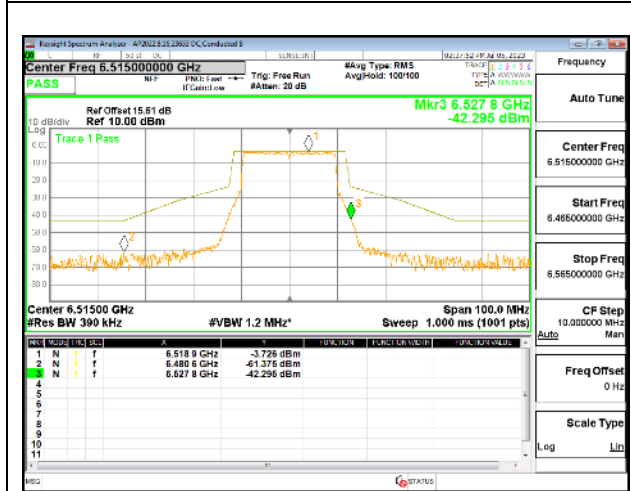

HIGH CHANNEL

Intentionally Left Blank