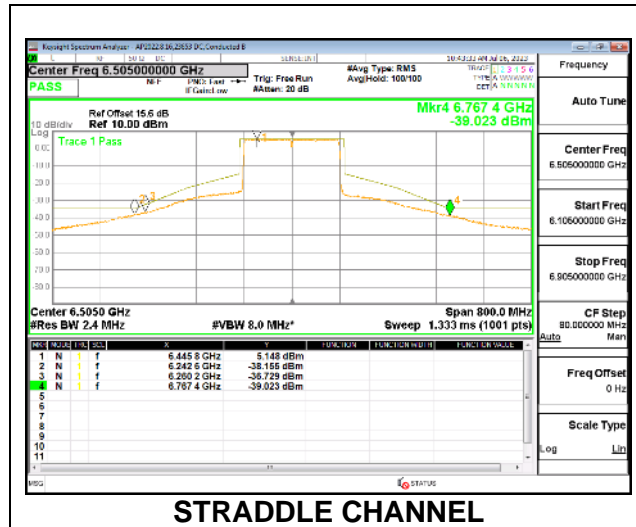

9.5.17. 802.11be EHT160 MODE IN THE UNII-6 BAND

1TX Antenna 5 OFDMA MODE: 2x 996-Tones, Index S68