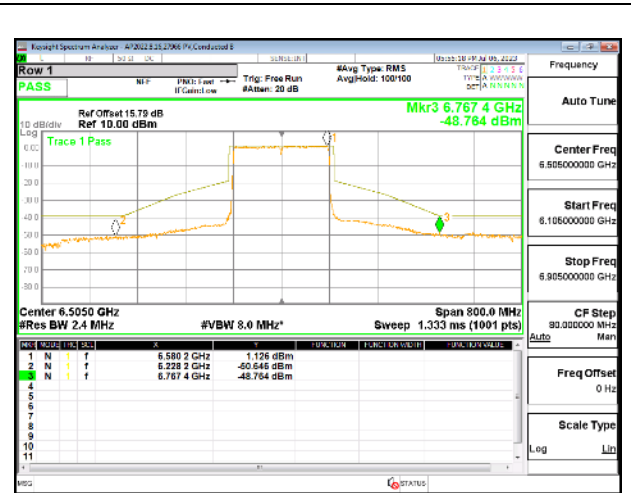

STRADDLE CHANNEL

4TX Antenna 5 + Antenna 8 + Antenna 3+ Antenna 10 CDD OFDMA MODE: 2x 996-Tones, Index S68

STRADDLE CHANNEL

STRADDLE CHANNEL Antenna 5

STRADDLE CHANNEL Antenna 8

STRADDLE CHANNEL Antenna 3

STRADDLE CHANNEL Antenna 10