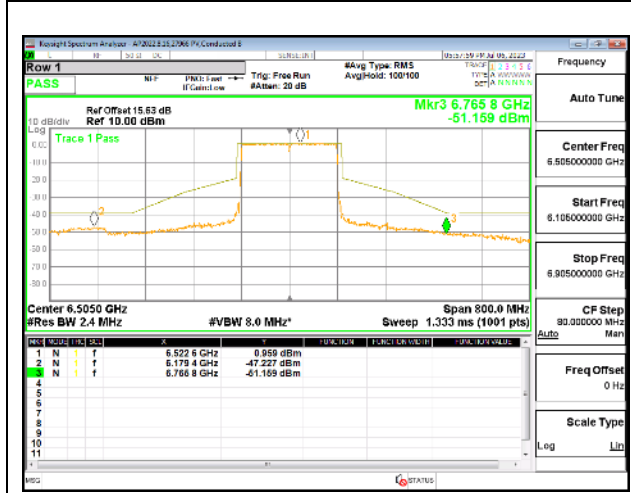

STRADDLE CHANNEL

4TX Antenna 5 + Antenna 8 + Antenna 3+ Antenna 10 CDD OFDMA MODE: 2x 996-Tones, Index S68

STRADDLE CHANNEL

STRADDLE CHANNEL Antenna 5

STRADDLE CHANNEL Antenna 8

STRADDLE CHANNEL Antenna 3

STRADDLE CHANNEL Antenna 10