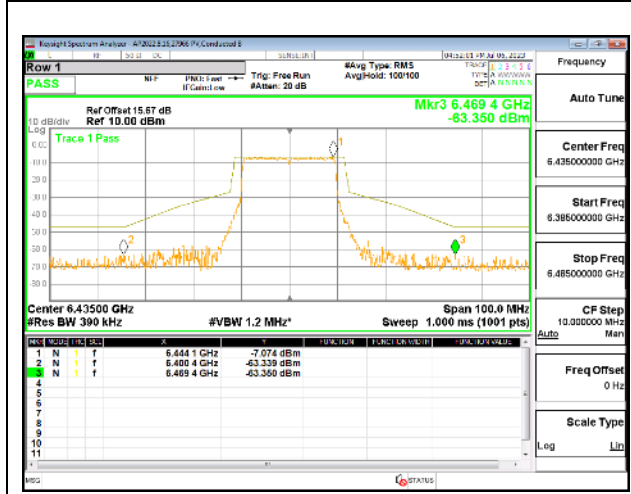

LOW CHANNEL Antenna 3