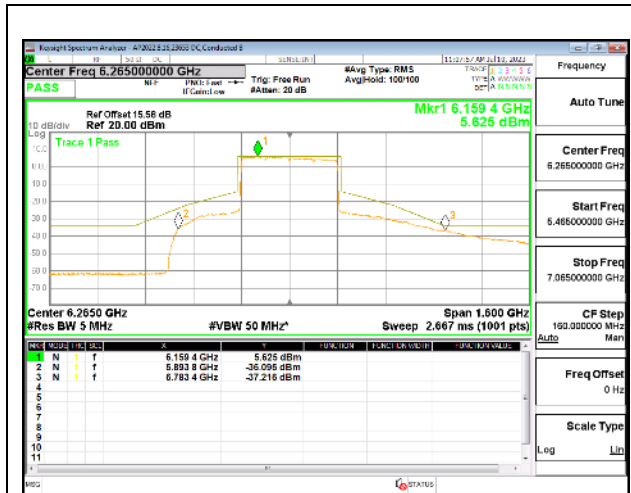

HIGH CHANNEL

HIGH CHANNEL Antenna 5