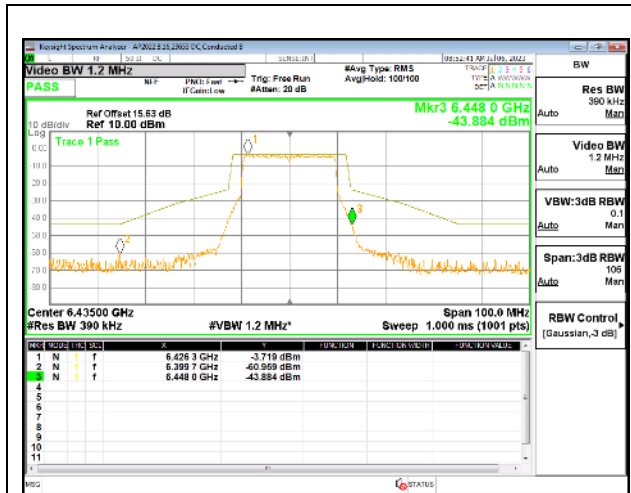

MID CHANNEL Antenna 10

HIGH CHANNEL

HIGH CHANNEL Antenna 5

HIGH CHANNEL Antenna 8

HIGH CHANNEL Antenna 3

HIGH CHANNEL Antenna 10

9.5.11. 802.11be EHT20 MODE IN THE UNII-6 BAND

1TX Antenna 5 OFDMA MODE: 242-Tones, RU Index 61