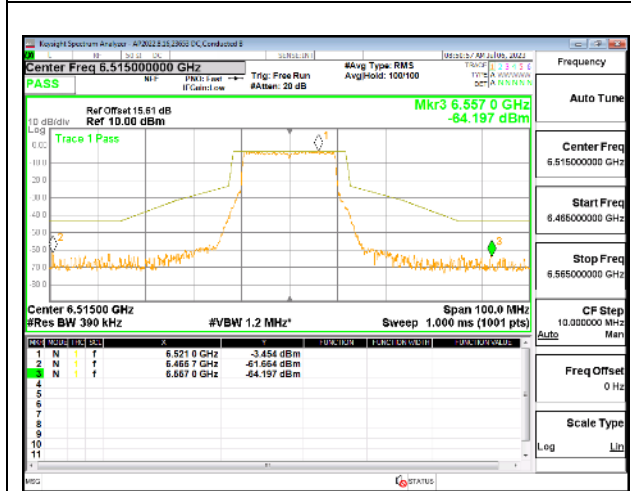

HIGH CHANNEL

Intentionally Left Blank