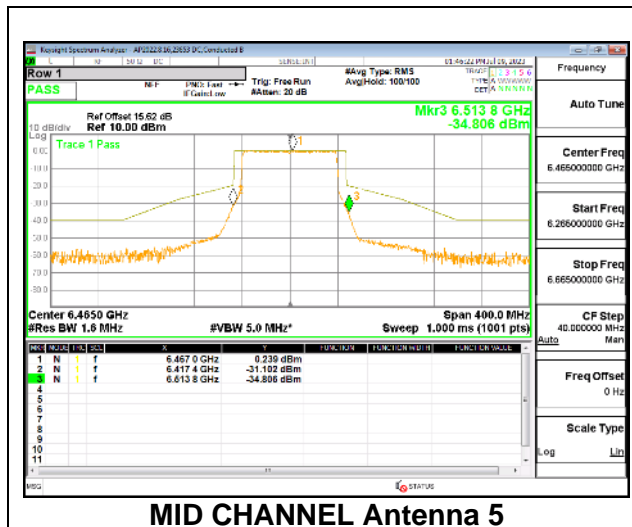

2TX Antenna 5 + Antenna 8 CDD OFDMA MODE: 996-Tones, RU Index 67

MID CHANNEL