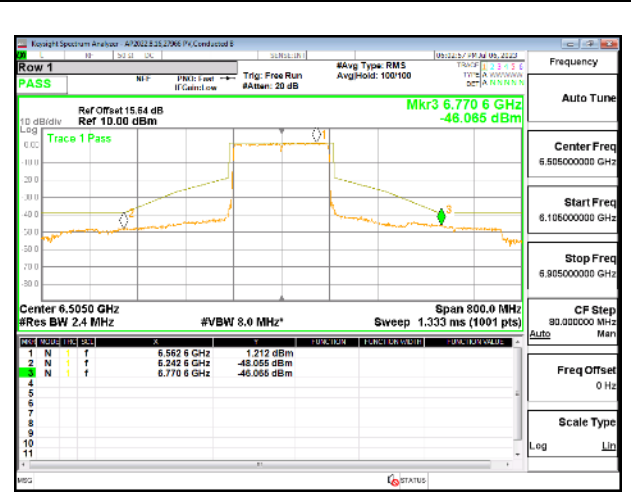

STRADDLE CHANNEL

4TX Antenna 5 + Antenna 8 + Antenna 3+ Antenna 10 CDD OFDMA MODE: 2x 996-Tones, Index S68

STRADDLE CHANNEL

STRADDLE CHANNEL Antenna 5

STRADDLE CHANNEL Antenna 8

STRADDLE CHANNEL Antenna 3

STRADDLE CHANNEL Antenna 10