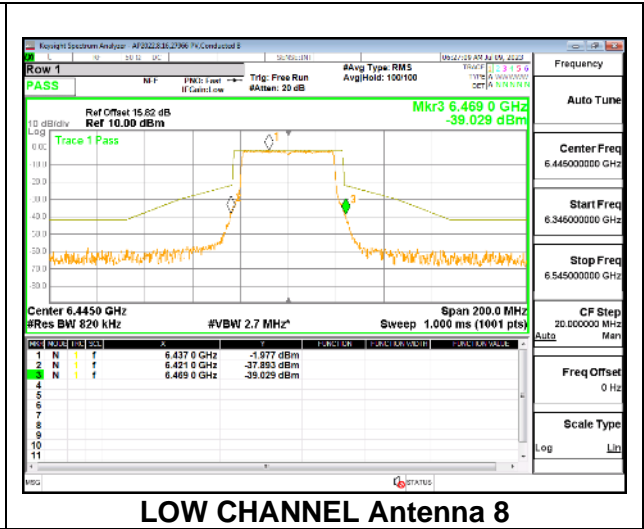

2TX Antenna 5 + Antenna 8 CDD OFDMA MODE: 484-Tones, RU Index 65

LOW CHANNEL