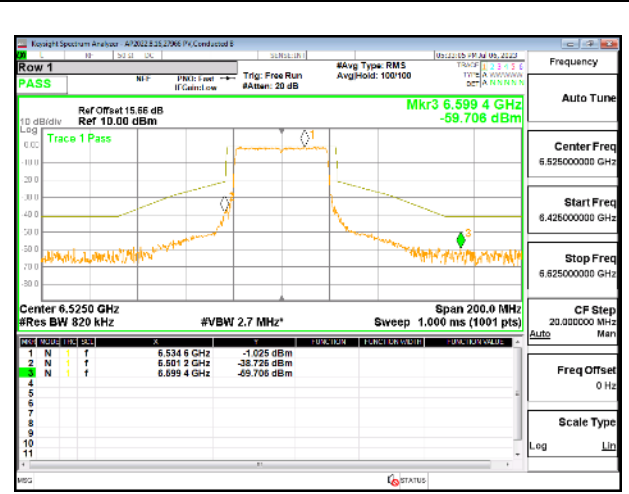

STRADDLE CHANNEL Antenna 10