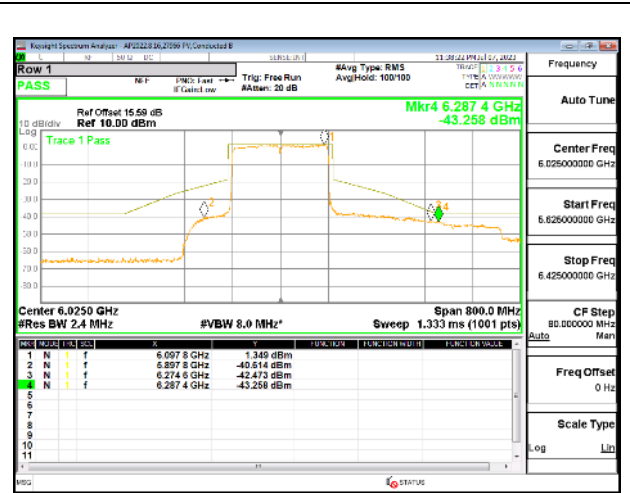

4TX Antenna 5 + Antenna 8 + Antenna 3+ Antenna 10 CDD OFDMA MODE: 2x 996-Tones, Index S68

LOW CHANNEL

LOW CHANNEL Antenna 5

LOW CHANNEL Antenna 8

LOW CHANNEL Antenna 3

LOW CHANNEL Antenna 10

MID CHANNEL

MID CHANNEL Antenna 5