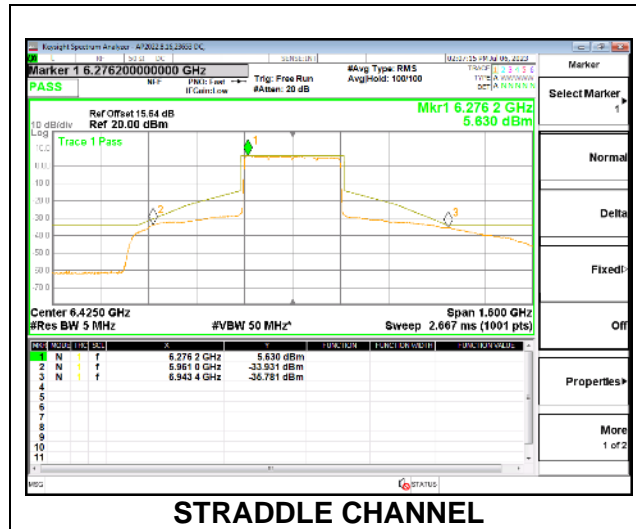

STRADDLE CHANNEL

STRADDLE CHANNEL Antenna 5

STRADDLE CHANNEL Antenna 8

STRADDLE CHANNEL Antenna 3

STRADDLE CHANNEL Antenna 10

9.5.18. 802.11be EHT320 MODE IN THE UNII-6 BAND

1TX Antenna 5 OFDMA MODE: 4x 996-Tones, Index S69