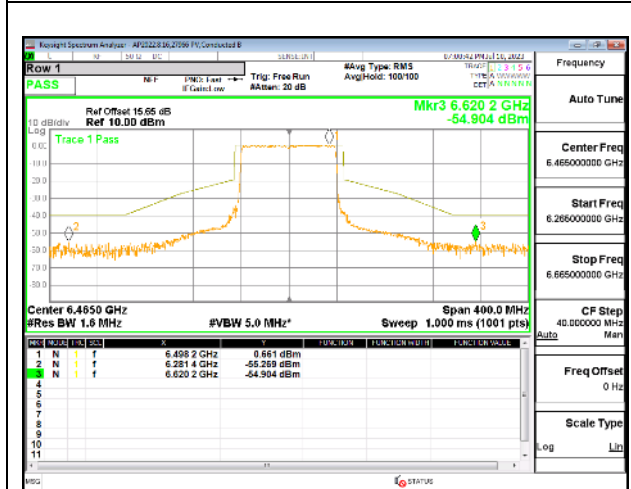

MID CHANNEL Antenna 3