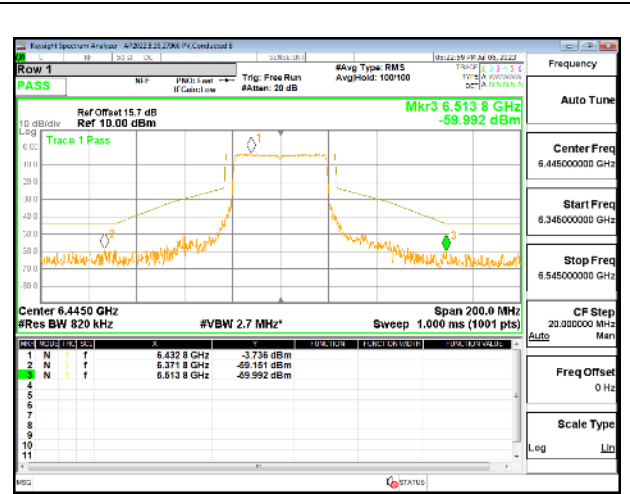

LOW CHANNEL

STRADDLE CHANNEL

4TX Antenna 5 + Antenna 8 + Antenna 3+ Antenna 10 CDD OFDMA MODE: 484-Tones, RU Index 65

LOW CHANNEL

LOW CHANNEL Antenna 5

LOW CHANNEL Antenna 8

LOW CHANNEL Antenna 3

LOW CHANNEL Antenna 10