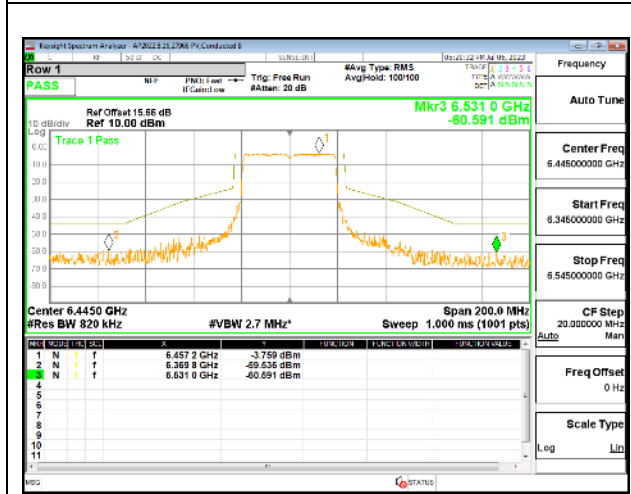

LOW CHANNEL

STRADDLE CHANNEL

4TX Antenna 5 + Antenna 8 + Antenna 3+ Antenna 10 CDD OFDMA MODE: 484-Tones, RU Index 65

LOW CHANNEL

LOW CHANNEL Antenna 5

LOW CHANNEL Antenna 8

LOW CHANNEL Antenna 3

LOW CHANNEL Antenna 10