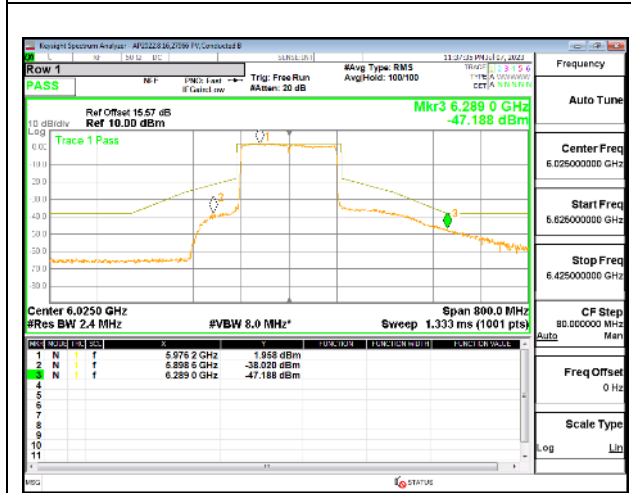

4TX Antenna 5 + Antenna 8 + Antenna 3+ Antenna 10 CDD OFDMA MODE: 2x 996-Tones, Index S68

LOW CHANNEL

LOW CHANNEL Antenna 5

LOW CHANNEL Antenna 8

LOW CHANNEL Antenna 3

LOW CHANNEL Antenna 10

MID CHANNEL

MID CHANNEL Antenna 5