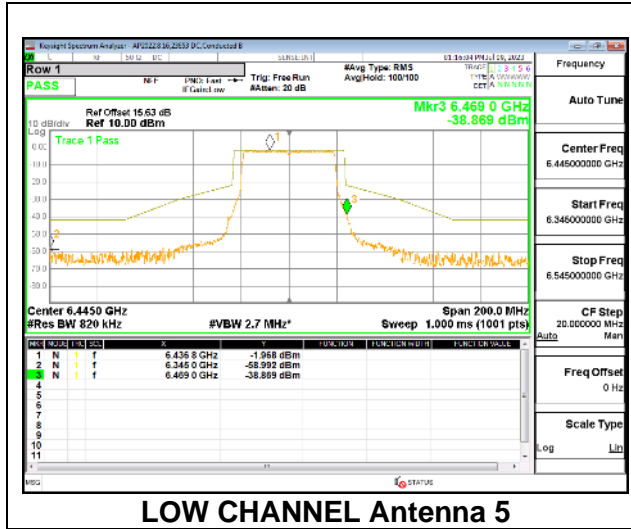

2TX Antenna 5 + Antenna 8 CDD OFDMA MODE: 484-Tones, RU Index 65

LOW CHANNEL