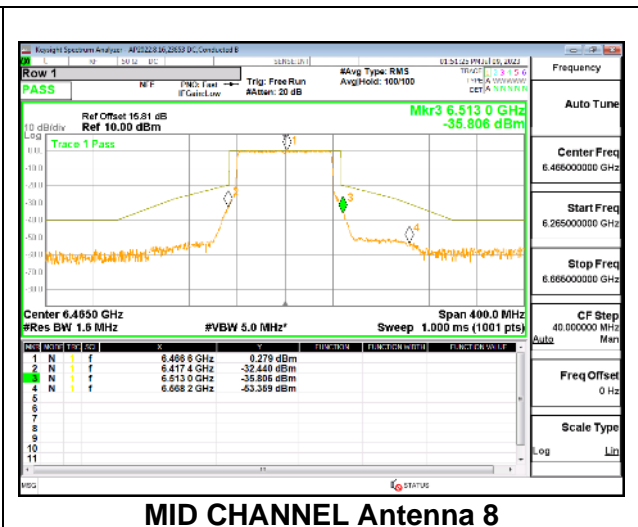

2TX Antenna 5 + Antenna 8 CDD OFDMA MODE: 996-Tones, RU Index 67

MID CHANNEL