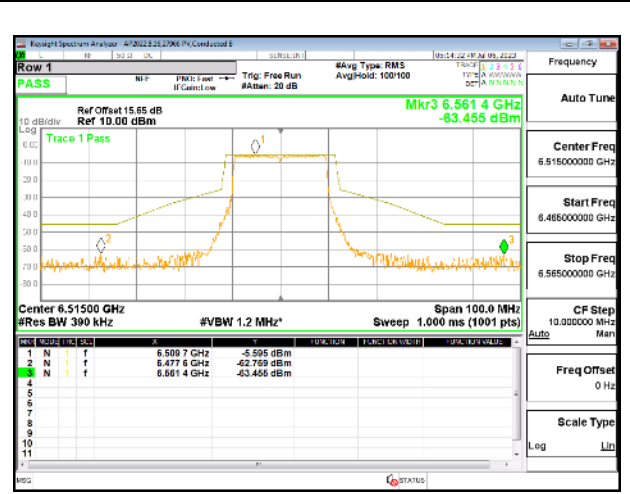

MID CHANNEL Antenna 10

HIGH CHANNEL

HIGH CHANNEL Antenna 5

HIGH CHANNEL Antenna 8

HIGH CHANNEL Antenna 3

HIGH CHANNEL Antenna 10

9.5.11. 802.11be EHT20 MODE IN THE UNII-6 BAND

1TX Antenna 5 OFDMA MODE: 242-Tones, RU Index 61