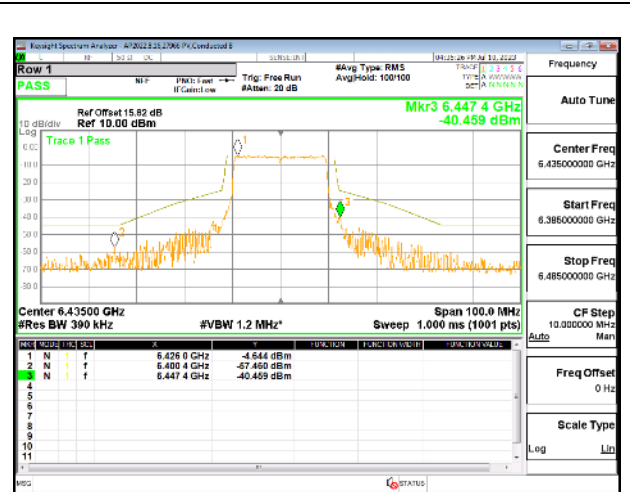

MID CHANNEL

MID CHANNEL Antenna 5

MID CHANNEL Antenna 8

HIGH CHANNEL

4TX Antenna 5 + Antenna 8 + Antenna 3+ Antenna 10 CDD OFDMA MODE: 242-Tones, RU Index 61

LOW CHANNEL

LOW CHANNEL Antenna 5

LOW CHANNEL Antenna 8