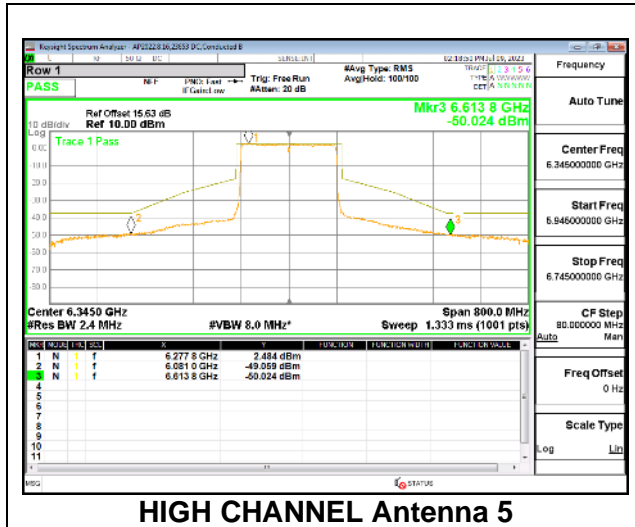

2TX Antenna 5 + Antenna 8 CDD OFDMA MODE: 2x 996-Tones, Index S68

LOW CHANNEL

LOW CHANNEL Antenna 5

LOW CHANNEL Antenna 8

MID CHANNEL

MID CHANNEL Antenna 5

MID CHANNEL Antenna 8

HIGH CHANNEL