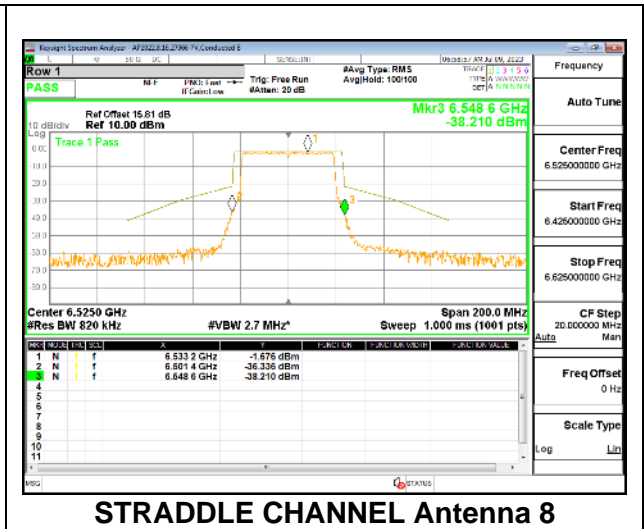

STRADDLE CHANNEL