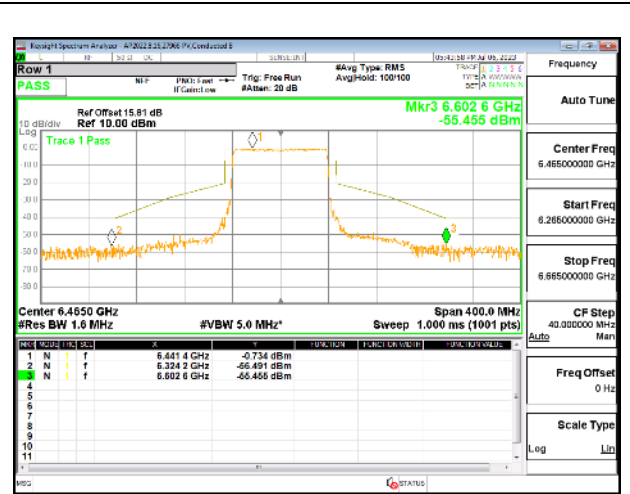

MID CHANNEL Antenna 8