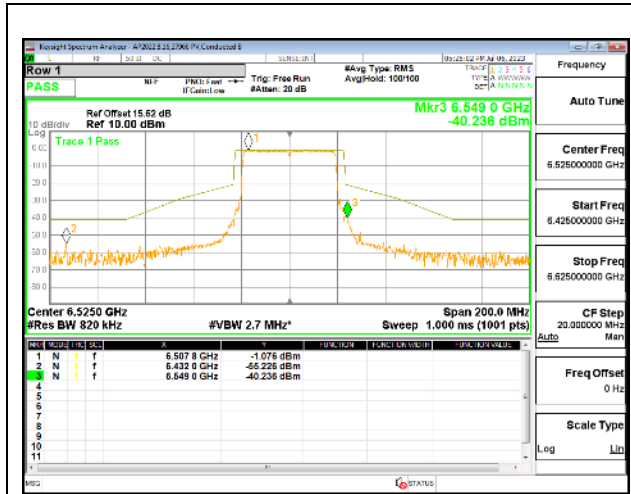

STRADDLE CHANNEL

STRADDLE CHANNEL Antenna 5