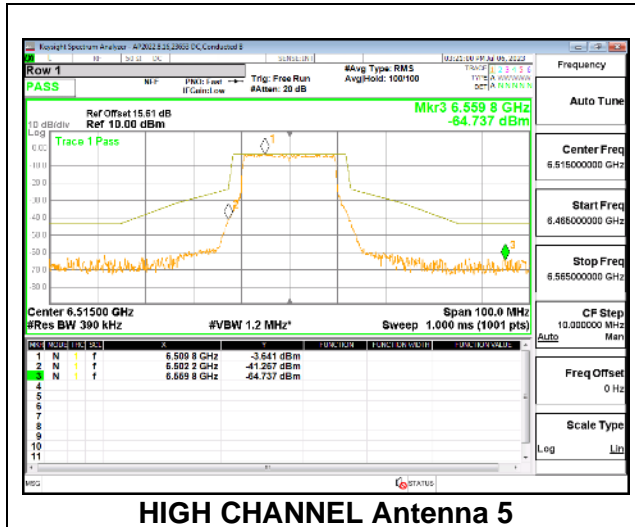

MID CHANNEL

MID CHANNEL Antenna 5

MID CHANNEL Antenna 8

HIGH CHANNEL

HIGH CHANNEL Antenna 5

HIGH CHANNEL Antenna 8

4TX Antenna 5 + Antenna 8 + Antenna 3+ Antenna 10 CDD OFDMA MODE: 242-Tones, RU Index 61

LOW CHANNEL