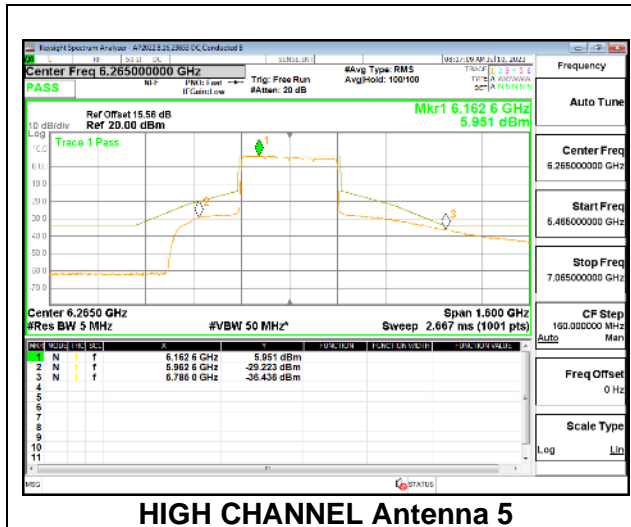

HIGH CHANNEL

HIGH CHANNEL Antenna 5