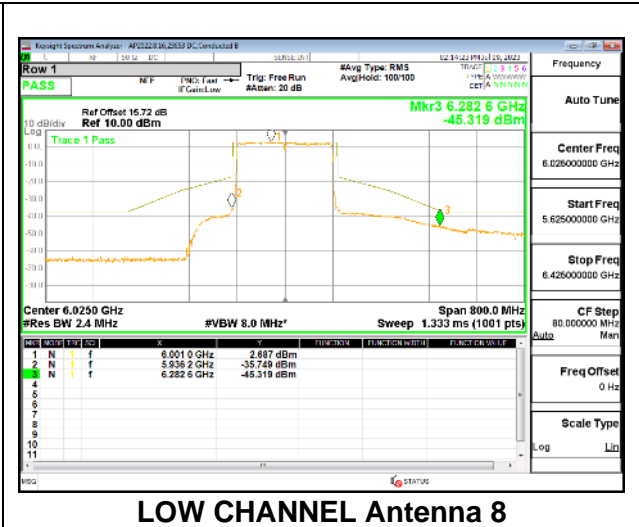

2TX Antenna 5 + Antenna 8 CDD OFDMA MODE: 2x 996-Tones, Index S68

LOW CHANNEL

LOW CHANNEL Antenna 5

LOW CHANNEL Antenna 8

MID CHANNEL

MID CHANNEL Antenna 5

MID CHANNEL Antenna 8

HIGH CHANNEL