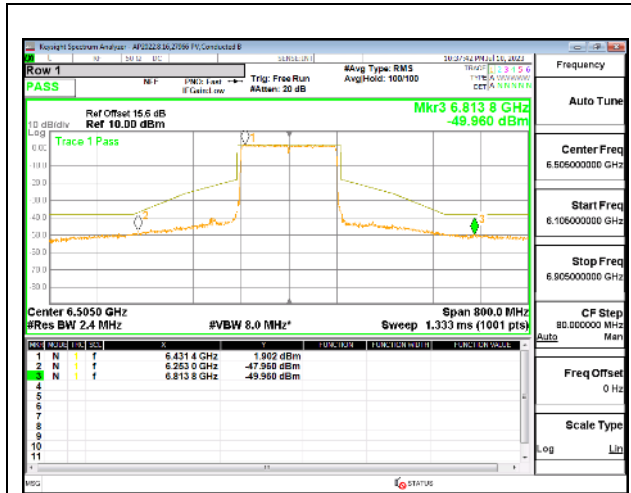

4TX Antenna 5 + Antenna 8 + Antenna 3+ Antenna 10 CDD OFDMA MODE: 2x 996-Tones, Index S68

STRADDLE CHANNEL

STRADDLE CHANNEL Antenna 5