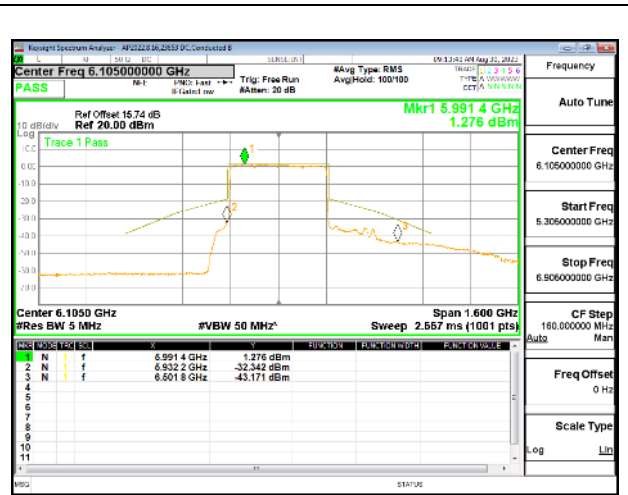

HIGH CHANNEL

HIGH CHANNEL Antenna 5

HIGH CHANNEL Antenna 8

4TX Antenna 5 + Antenna 8 + Antenna 3+ Antenna 10 CDD OFDMA MODE: 4x 996-Tones, Index 569

LOW CHANNEL

LOW CHANNEL Antenna 5

LOW CHANNEL Antenna 8

LOW CHANNEL Antenna 3