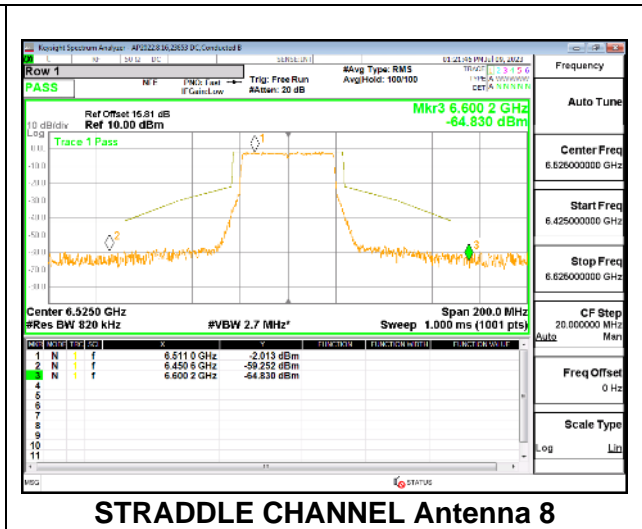

STRADDLE CHANNEL