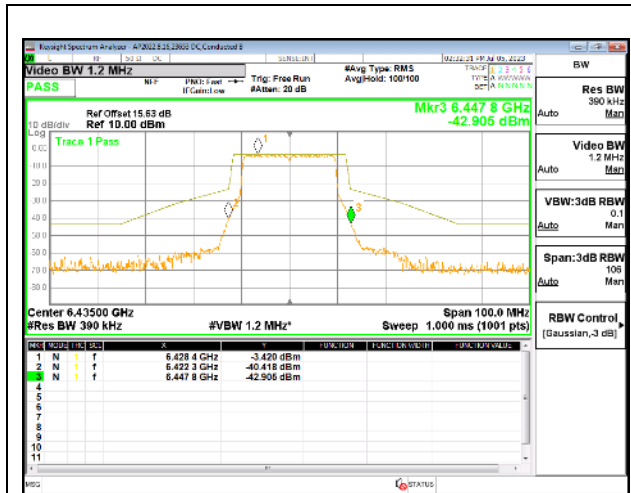

LOW CHANNEL Antenna 10

HIGH CHANNEL

HIGH CHANNEL Antenna 5

HIGH CHANNEL Antenna 8

HIGH CHANNEL Antenna 3

HIGH CHANNEL Antenna 10

9.5.10. 802.11ax HE20 MODE IN THE UNII-6 BAND

1TX Antenna 5 OFDMA MODE: 242-Tones, RU Index 61