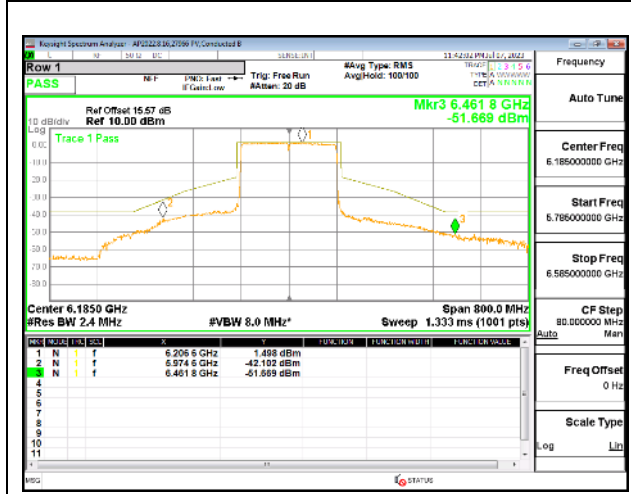

MID CHANNEL Antenna 3