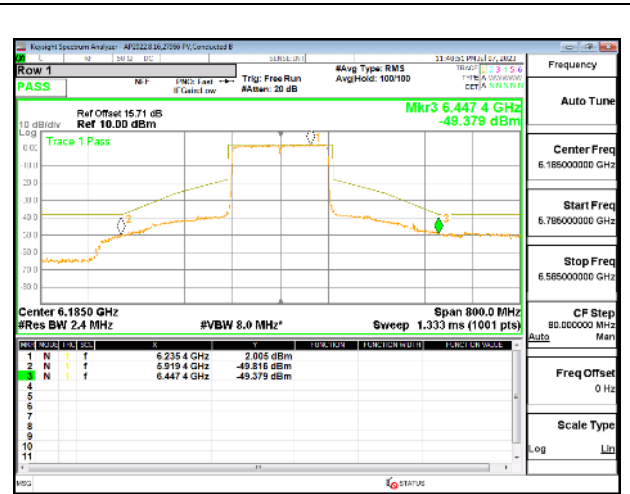

4TX Antenna 5 + Antenna 8 + Antenna 3+ Antenna 10 CDD OFDMA MODE: 2x 996-Tones, Index S68

LOW CHANNEL

LOW CHANNEL Antenna 5

LOW CHANNEL Antenna 8

LOW CHANNEL Antenna 3

LOW CHANNEL Antenna 10

MID CHANNEL

MID CHANNEL Antenna 5