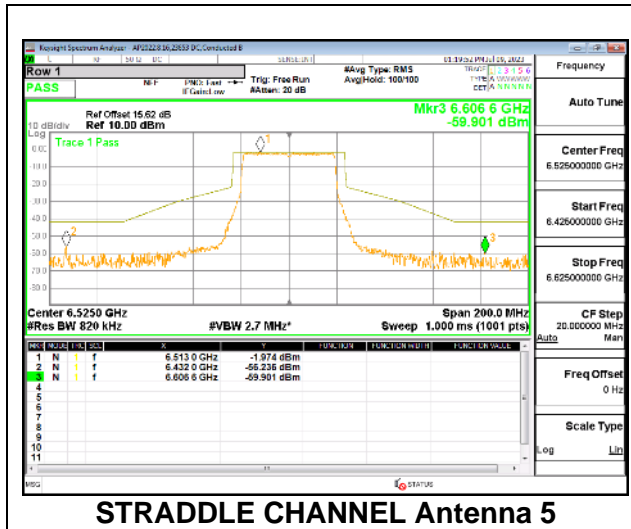

STRADDLE CHANNEL