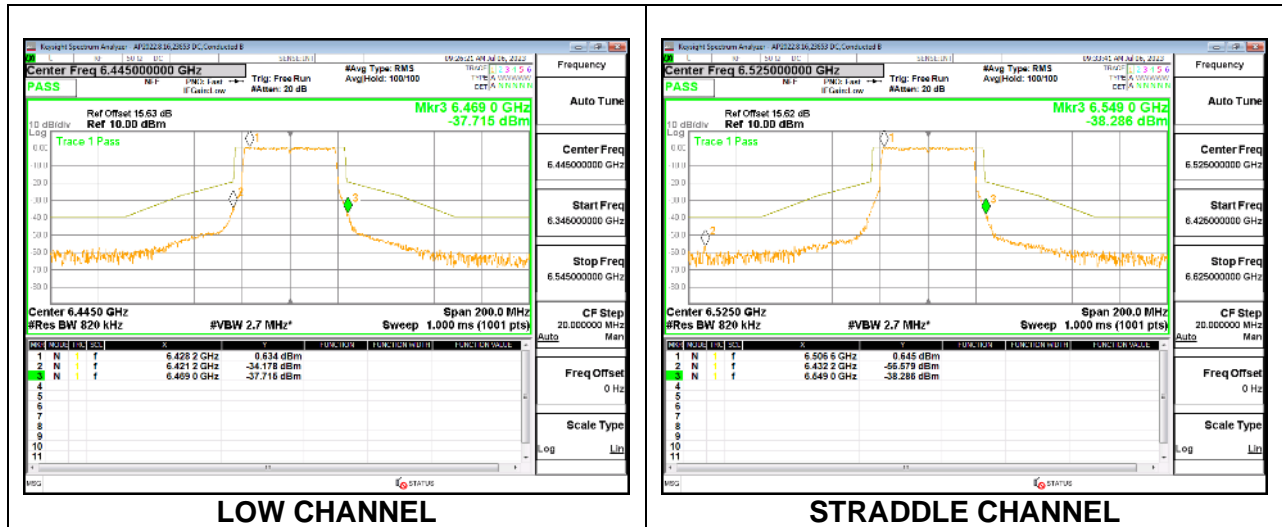

STRADDLE CHANNEL

STRADDLE CHANNEL Antenna 5

STRADDLE CHANNEL Antenna 8

STRADDLE CHANNEL Antenna 3

STRADDLE CHANNEL Antenna 10

9.5.13. 802.11be EHT40 MODE IN THE UNII-6 BAND

1TX Antenna 5 OFDMA MODE: 484-Tones, RU Index 65