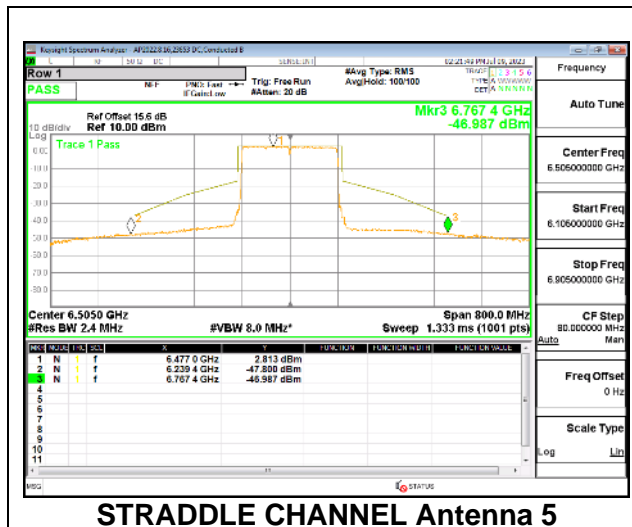

2TX Antenna 5 + Antenna 8 CDD OFDMA MODE: 2x 996-Tones, Index S68

STRADDLE CHANNEL