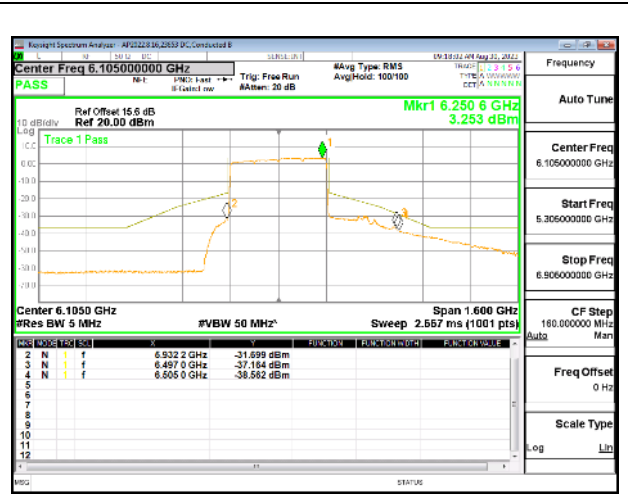

HIGH CHANNEL

HIGH CHANNEL Antenna 5

HIGH CHANNEL Antenna 8

4TX Antenna 5 + Antenna 8 + Antenna 3+ Antenna 10 CDD OFDMA MODE: 4x 996-Tones, Index 569

LOW CHANNEL

LOW CHANNEL Antenna 5

LOW CHANNEL Antenna 8

LOW CHANNEL Antenna 3