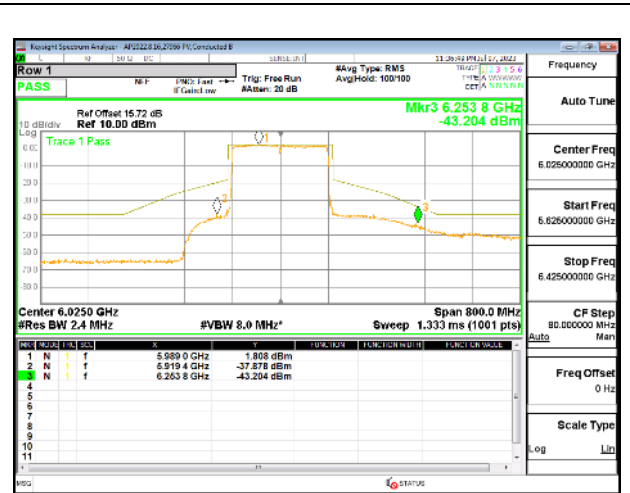

LOW CHANNEL Antenna 8