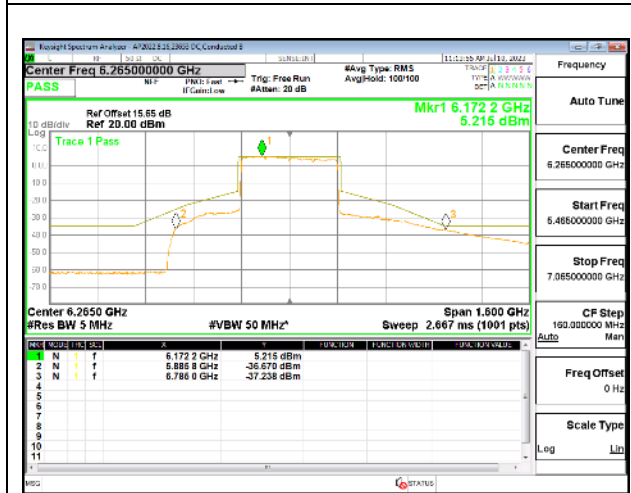

LOW CHANNEL Antenna 10

HIGH CHANNEL

HIGH CHANNEL Antenna 5

HIGH CHANNEL Antenna 8

HIGH CHANNEL Antenna 3

HIGH CHANNEL Antenna 10

9.5.10. 802.11ax HE20 MODE IN THE UNII-6 BAND

1TX Antenna 5 OFDMA MODE: 242-Tones, RU Index 61