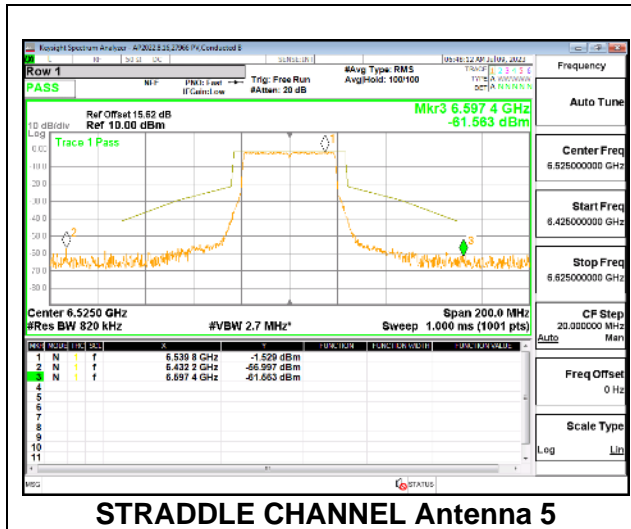

HIGH CHANNEL Antenna 5

HIGH CHANNEL Antenna 8

HIGH CHANNEL Antenna 3

HIGH CHANNEL Antenna 10

9.5.12. 802.11ax HE40 MODE IN THE UNII-6 BAND

1TX Antenna 5 OFDMA MODE: 484-Tones, RU Index 65

2TX Antenna 5 + Antenna 8 CDD OFDMA MODE: 484-Tones, RU Index 65

LOW CHANNEL

STRADDLE CHANNEL

4TX Antenna 5 + Antenna 8 + Antenna 3+ Antenna 10 CDD OFDMA MODE: 484-Tones, RU Index 65

LOW CHANNEL

LOW CHANNEL Antenna 5

LOW CHANNEL Antenna 8

LOW CHANNEL Antenna 3

LOW CHANNEL Antenna 10