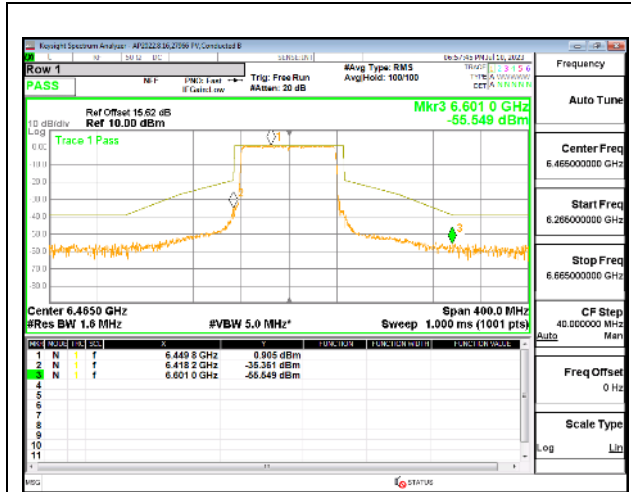

4TX Antenna 5 + Antenna 8 + Antenna 3+ Antenna 10 CDD OFDMA MODE: 996-Tones, RU Index 67

MID CHANNEL

MID CHANNEL Antenna 5