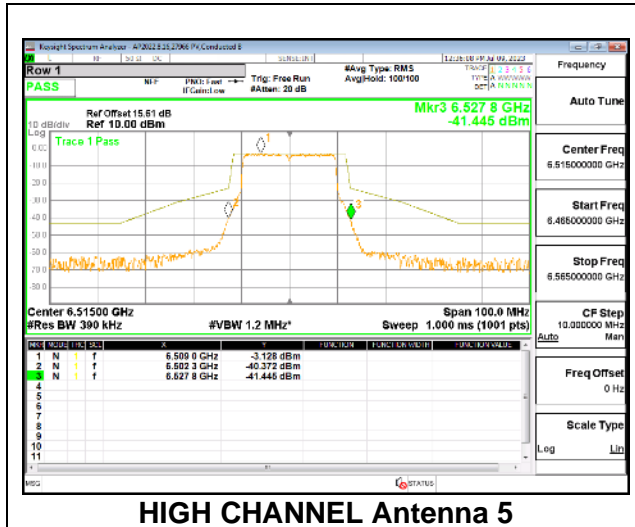

MID CHANNEL

MID CHANNEL Antenna 5

MID CHANNEL Antenna 8

HIGH CHANNEL

4TX Antenna 5 + Antenna 8 + Antenna 3+ Antenna 10 CDD OFDMA MODE: 242-Tones, RU Index 61

LOW CHANNEL

LOW CHANNEL Antenna 5

LOW CHANNEL Antenna 8