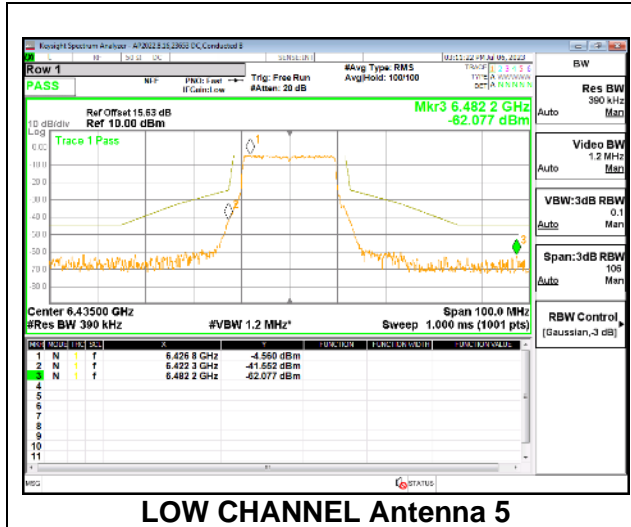

LOW CHANNEL

MID CHANNEL

HIGH CHANNEL

Intentionally Left Blank

2TX Antenna 5 + Antenna 8 CDD OFDMA MODE: 242-Tones, RU Index 61

LOW CHANNEL

LOW CHANNEL Antenna 5

LOW CHANNEL Antenna 8