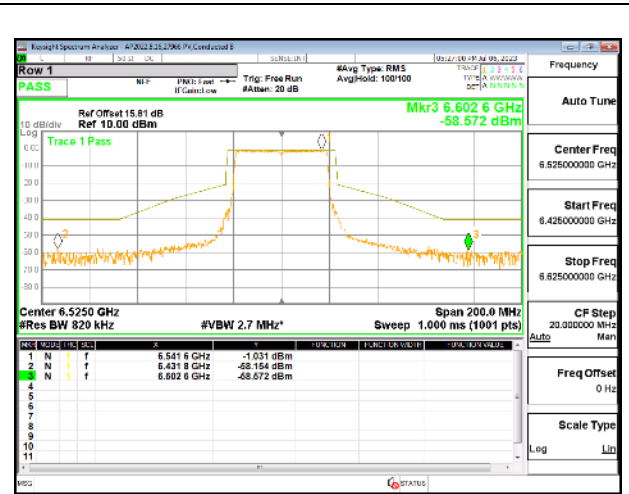

STRADDLE CHANNEL Antenna 8