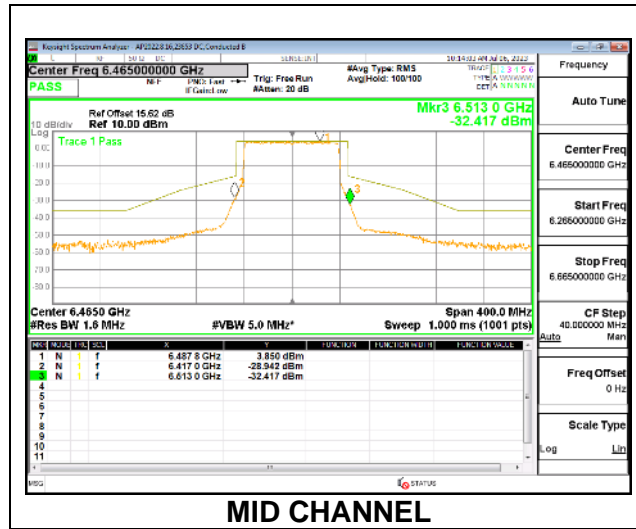

9.5.15. 802.11be EHT80 MODE IN THE UNII-6 BAND

1TX Antenna 5 OFDMA MODE: 996-Tones, RU Index 67