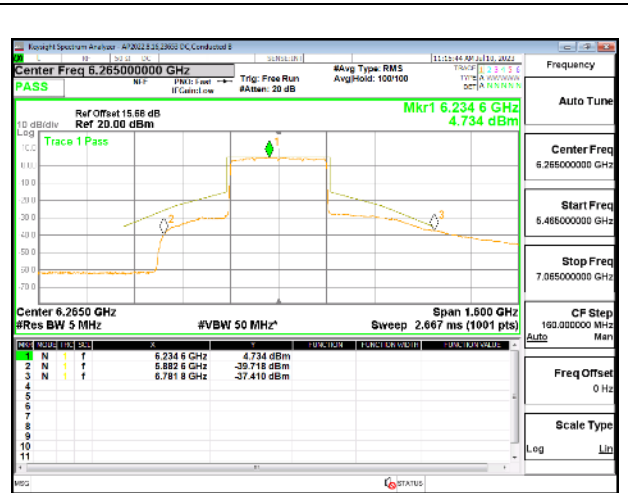

LOW CHANNEL Antenna 10

HIGH CHANNEL

HIGH CHANNEL Antenna 5

HIGH CHANNEL Antenna 8

HIGH CHANNEL Antenna 3

HIGH CHANNEL Antenna 10

9.5.10. 802.11ax HE20 MODE IN THE UNII-6 BAND

1TX Antenna 5 OFDMA MODE: 242-Tones, RU Index 61