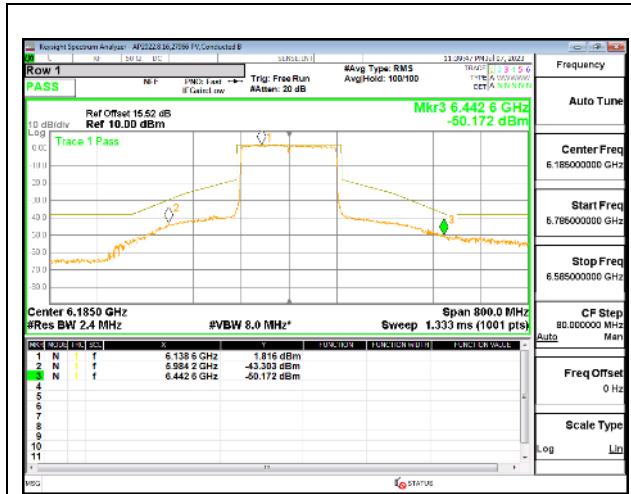

4TX Antenna 5 + Antenna 8 + Antenna 3+ Antenna 10 CDD OFDMA MODE: 2x 996-Tones, Index S68

LOW CHANNEL

LOW CHANNEL Antenna 5

LOW CHANNEL Antenna 8

LOW CHANNEL Antenna 3

LOW CHANNEL Antenna 10

MID CHANNEL

MID CHANNEL Antenna 5