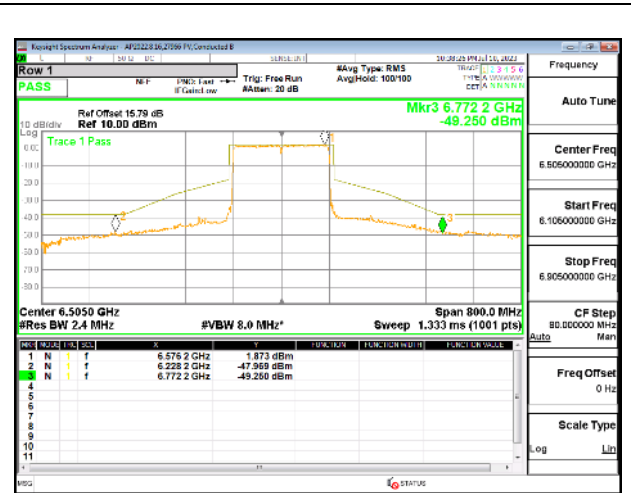

STRADDLE CHANNEL Antenna 8