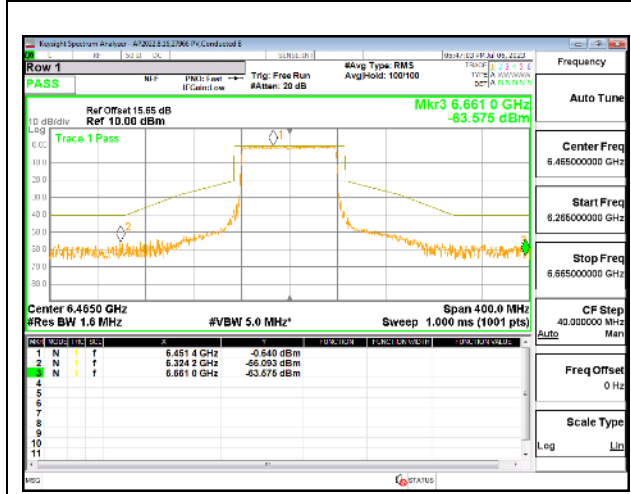

MID CHANNEL Antenna 8

4TX Antenna 5 + Antenna 8 + Antenna 3+ Antenna 10 CDD OFDMA MODE: 996-Tones, RU Index 67

MID CHANNEL

MID CHANNEL Antenna 5

MID CHANNEL Antenna 8

MID CHANNEL Antenna 3

MID CHANNEL Antenna 10