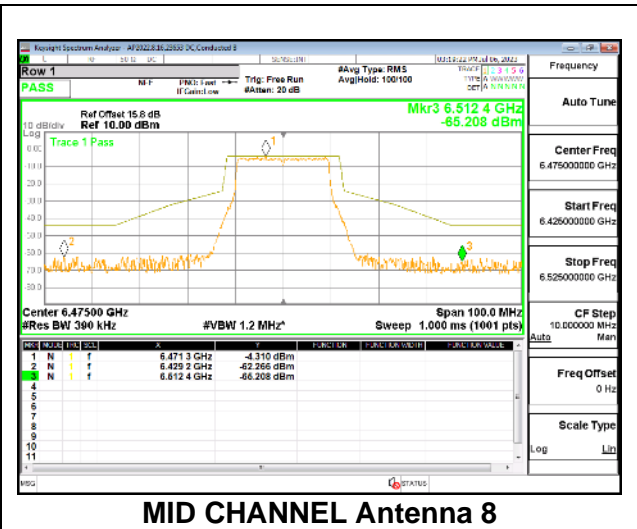

MID CHANNEL Antenna 8