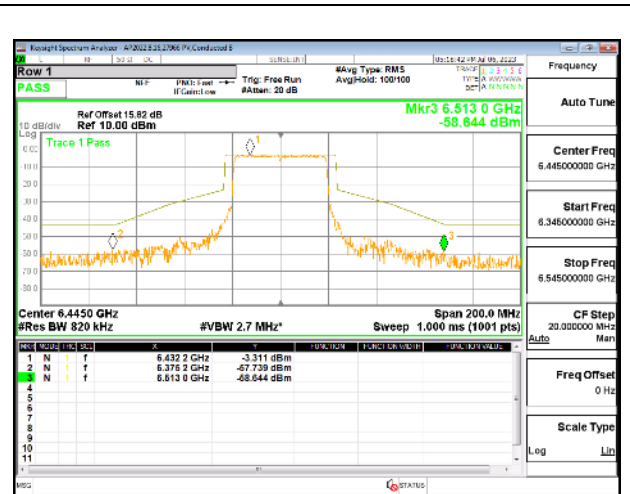

LOW CHANNEL

STRADDLE CHANNEL

4TX Antenna 5 + Antenna 8 + Antenna 3+ Antenna 10 CDD OFDMA MODE: 484-Tones, RU Index 65

LOW CHANNEL

LOW CHANNEL Antenna 5

LOW CHANNEL Antenna 8

LOW CHANNEL Antenna 3

LOW CHANNEL Antenna 10