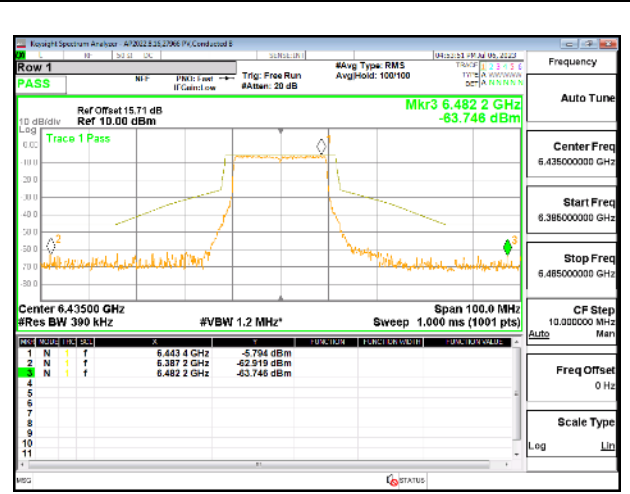

LOW CHANNEL Antenna 10