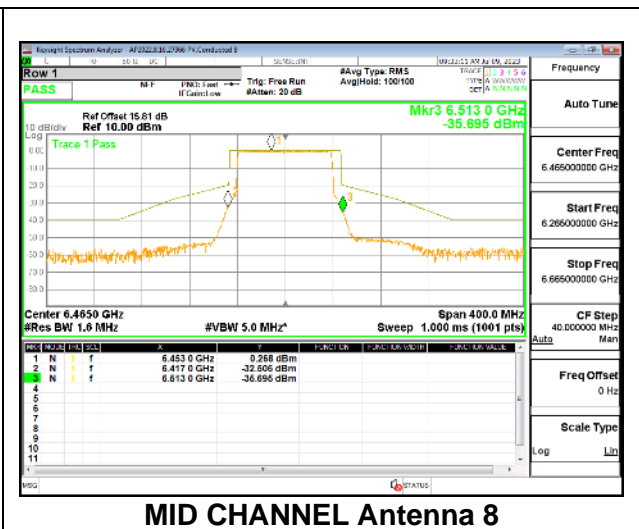

9.5.14. 802.11ax HE80 MODE IN THE UNII-6 BAND

1TX Antenna 5 OFDMA MODE: 996-Tones, RU Index 67

MID CHANNEL

2TX Antenna 5 + Antenna 8 CDD OFDMA MODE: 996-Tones, RU Index 67

MID CHANNEL

MID CHANNEL Antenna 5