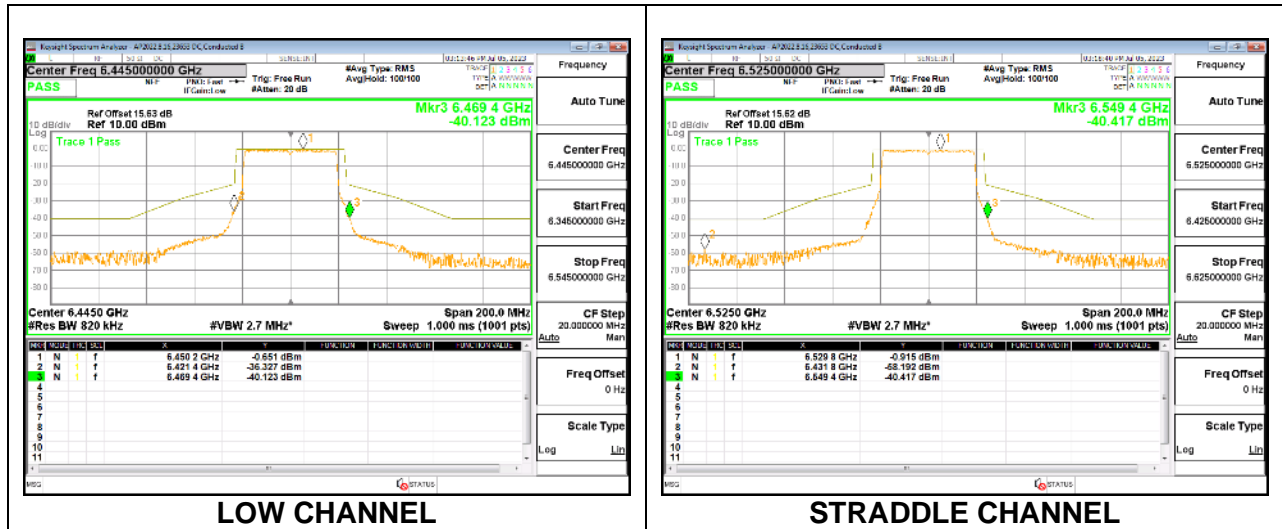

HIGH CHANNEL Antenna 5

HIGH CHANNEL Antenna 8

HIGH CHANNEL Antenna 3

HIGH CHANNEL Antenna 10

9.5.12. 802.11ax HE40 MODE IN THE UNII-6 BAND

1TX Antenna 5 OFDMA MODE: 484-Tones, RU Index 65

2TX Antenna 5 + Antenna 8 CDD OFDMA MODE: 484-Tones, RU Index 65