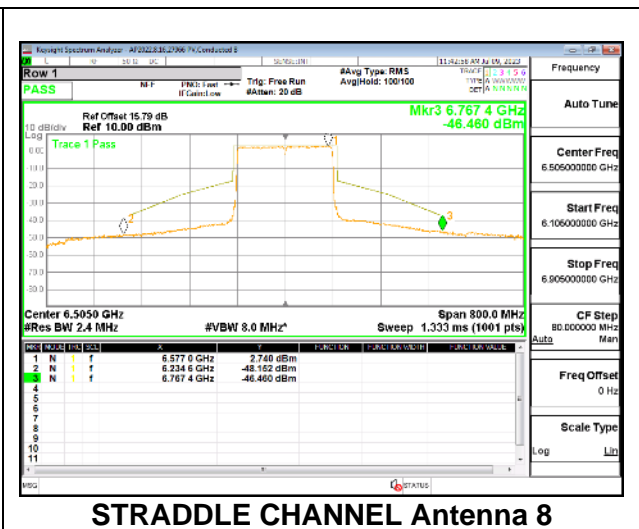

MID CHANNEL

MID CHANNEL Antenna 5

MID CHANNEL Antenna 8

MID CHANNEL Antenna 3

MID CHANNEL Antenna 10

9.5.16. 802.11ax HE160 MODE IN THE UNII-6 BAND

1TX Antenna 5 OFDMA MODE: 2x 996-Tones, Index S68

2TX Antenna 5 + Antenna 8 CDD OFDMA MODE: 2x 996-Tones, Index S68

STRADDLE CHANNEL

4TX Antenna 5 + Antenna 8 + Antenna 3+ Antenna 10 CDD OFDMA MODE: 2x 996-Tones, Index S68

STRADDLE CHANNEL

STRADDLE CHANNEL Antenna 5

STRADDLE CHANNEL Antenna 8

STRADDLE CHANNEL Antenna 3

STRADDLE CHANNEL Antenna 10