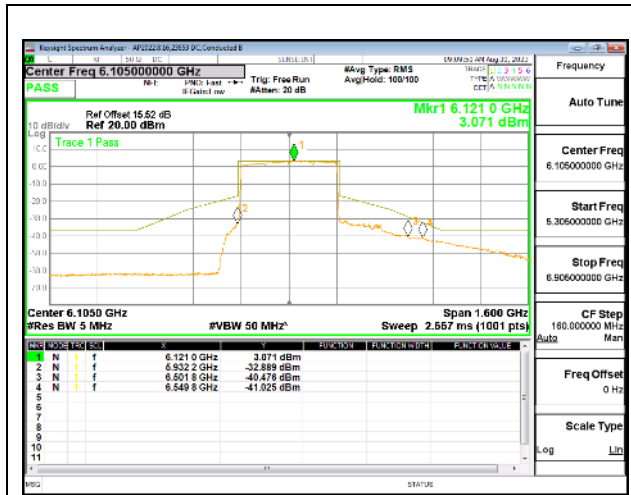

HIGH CHANNEL

HIGH CHANNEL Antenna 5

HIGH CHANNEL Antenna 8

4TX Antenna 5 + Antenna 8 + Antenna 3+ Antenna 10 CDD OFDMA MODE: 4x 996-Tones, Index 569

LOW CHANNEL

LOW CHANNEL Antenna 5

LOW CHANNEL Antenna 8

LOW CHANNEL Antenna 3