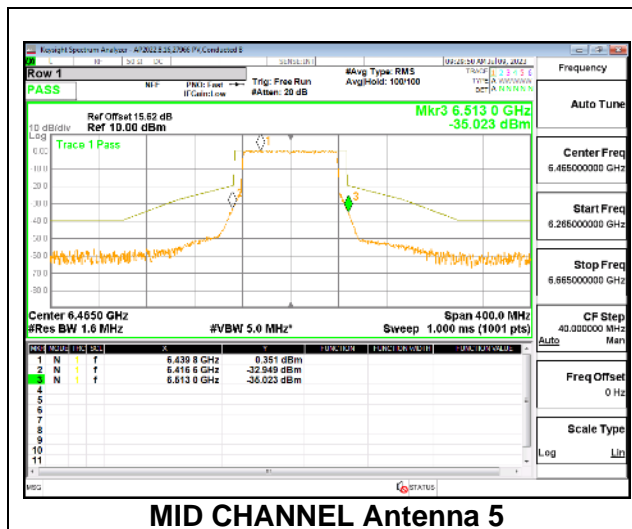

9.5.14. 802.11ax HE80 MODE IN THE UNII-6 BAND

1TX Antenna 5 OFDMA MODE: 996-Tones, RU Index 67

MID CHANNEL

2TX Antenna 5 + Antenna 8 CDD OFDMA MODE: 996-Tones, RU Index 67

MID CHANNEL

MID CHANNEL Antenna 5