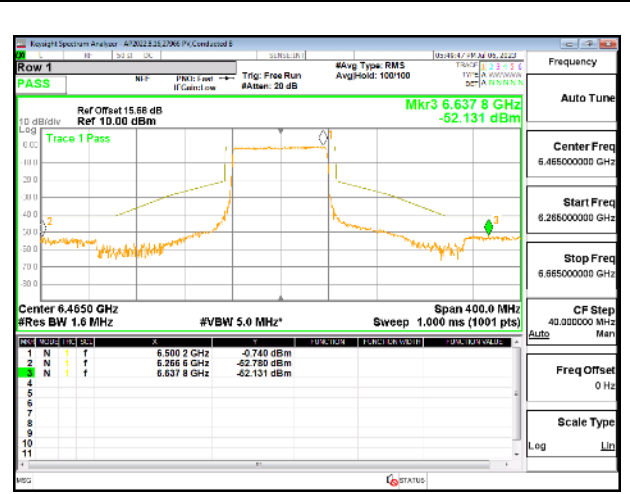

MID CHANNEL Antenna 8

4TX Antenna 5 + Antenna 8 + Antenna 3+ Antenna 10 CDD OFDMA MODE: 996-Tones, RU Index 67

MID CHANNEL

MID CHANNEL Antenna 5

MID CHANNEL Antenna 8

MID CHANNEL Antenna 3

MID CHANNEL Antenna 10