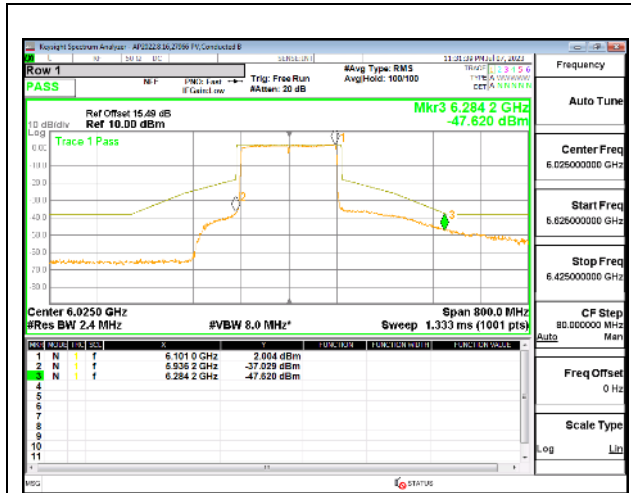

4TX Antenna 5 + Antenna 8 + Antenna 3+ Antenna 10 CDD OFDMA MODE: 2x 996-Tones, Index S68

LOW CHANNEL

LOW CHANNEL Antenna 5