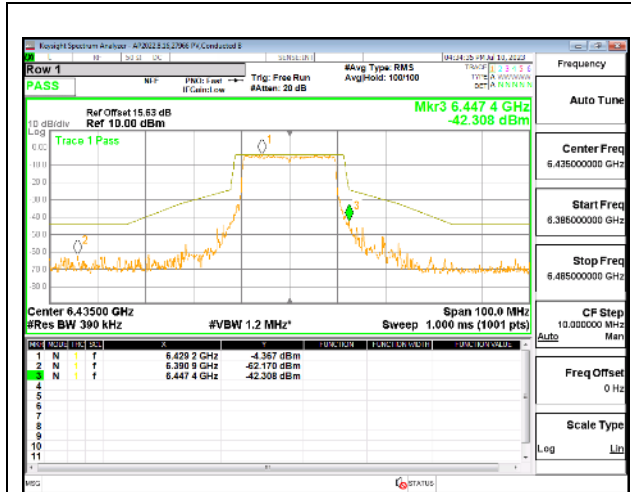

MID CHANNEL

MID CHANNEL Antenna 5

MID CHANNEL Antenna 8

HIGH CHANNEL

4TX Antenna 5 + Antenna 8 + Antenna 3+ Antenna 10 CDD OFDMA MODE: 242-Tones, RU Index 61

LOW CHANNEL

LOW CHANNEL Antenna 5

LOW CHANNEL Antenna 8