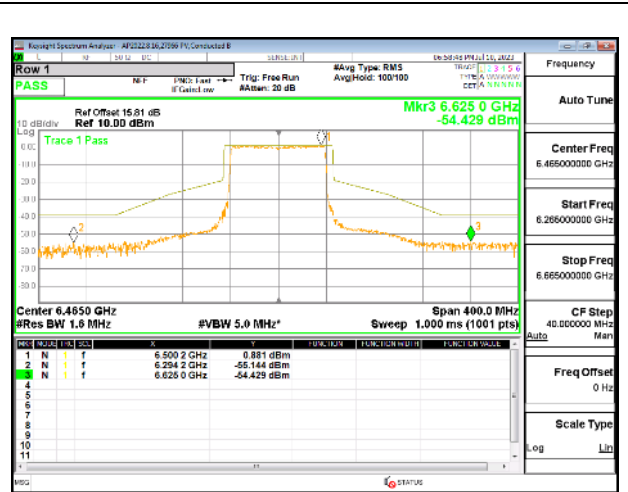

MID CHANNEL Antenna 8