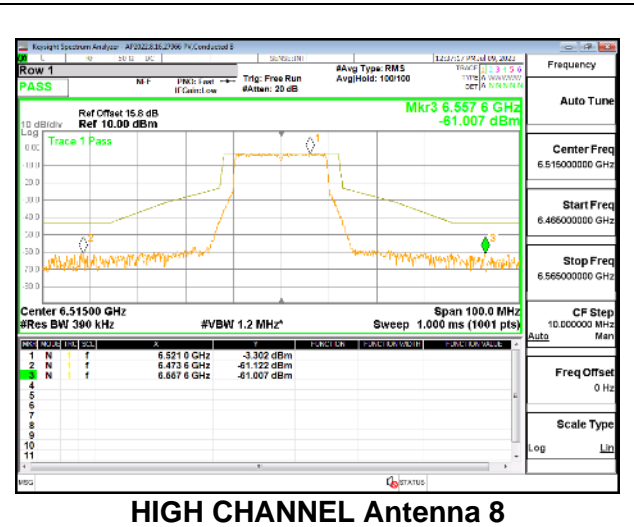

MID CHANNEL

MID CHANNEL Antenna 5

MID CHANNEL Antenna 8

HIGH CHANNEL

4TX Antenna 5 + Antenna 8 + Antenna 3+ Antenna 10 CDD OFDMA MODE: 242-Tones, RU Index 61

LOW CHANNEL

LOW CHANNEL Antenna 5

LOW CHANNEL Antenna 8