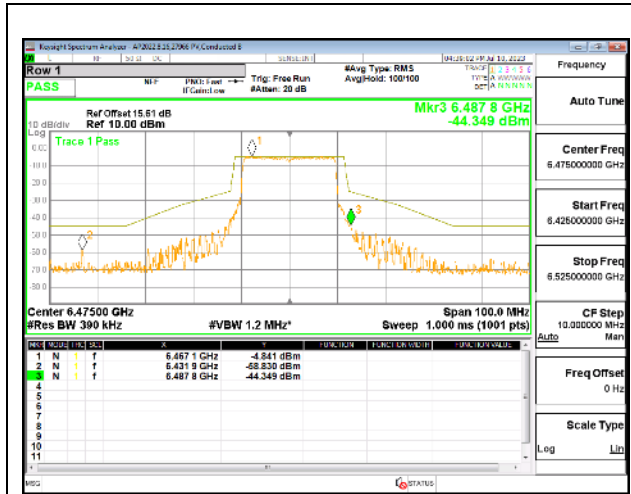

MID CHANNEL

MID CHANNEL Antenna 5