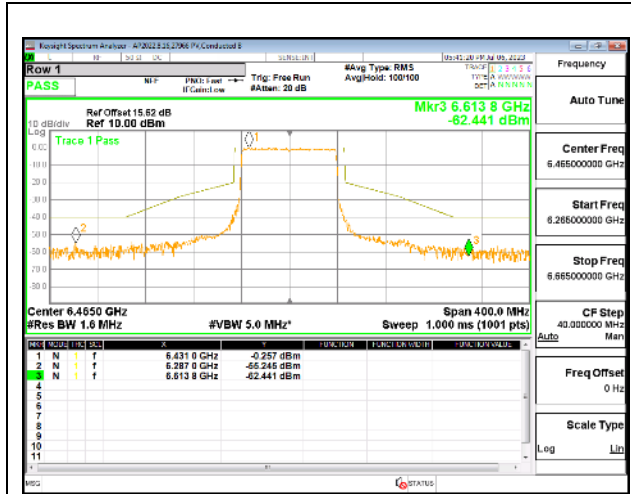

4TX Antenna 5 + Antenna 8 + Antenna 3+ Antenna 10 CDD OFDMA MODE: 996-Tones, RU Index 67

MID CHANNEL

MID CHANNEL Antenna 5