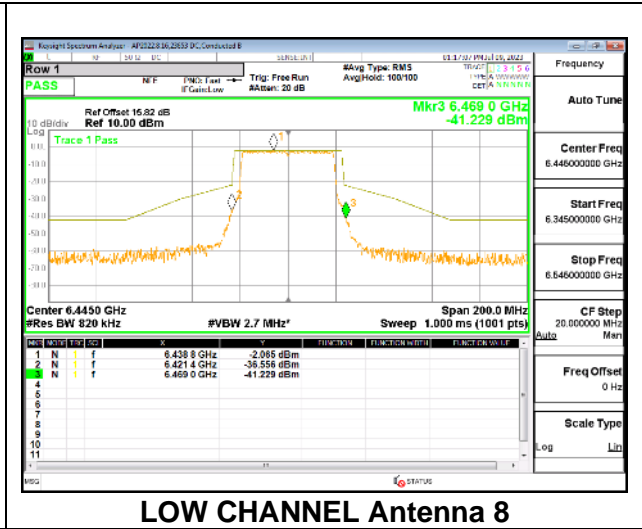

2TX Antenna 5 + Antenna 8 CDD OFDMA MODE: 484-Tones, RU Index 65

LOW CHANNEL