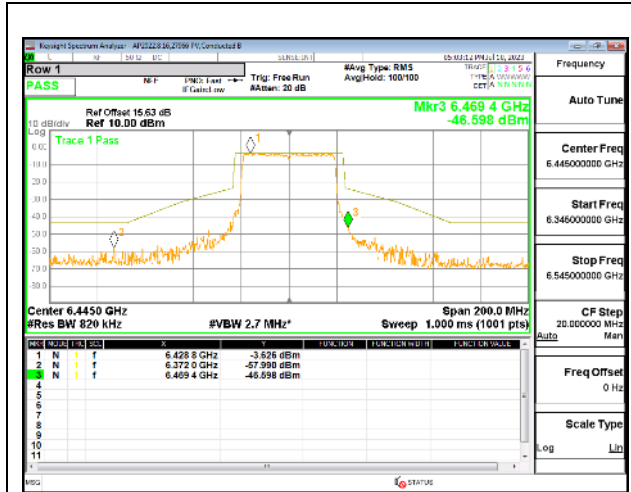

2TX Antenna 5 + Antenna 8 CDD OFDMA MODE: 484-Tones, RU Index 65

LOW CHANNEL

STRADDLE CHANNEL

4TX Antenna 5 + Antenna 8 + Antenna 3+ Antenna 10 CDD OFDMA MODE: 484-Tones, RU Index 65

LOW CHANNEL

LOW CHANNEL Antenna 5