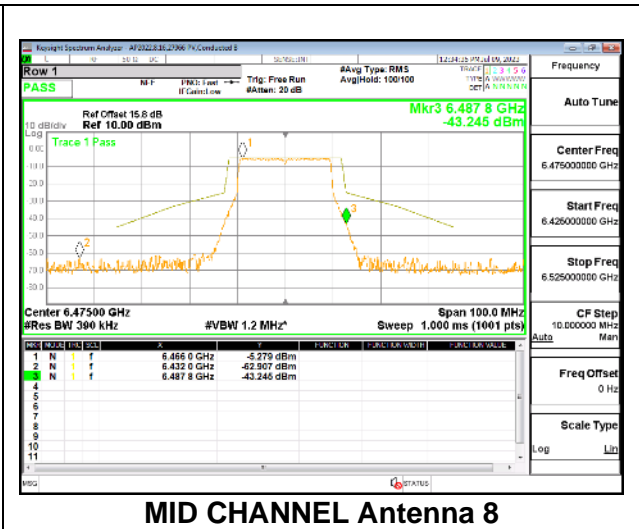

MID CHANNEL Antenna 8