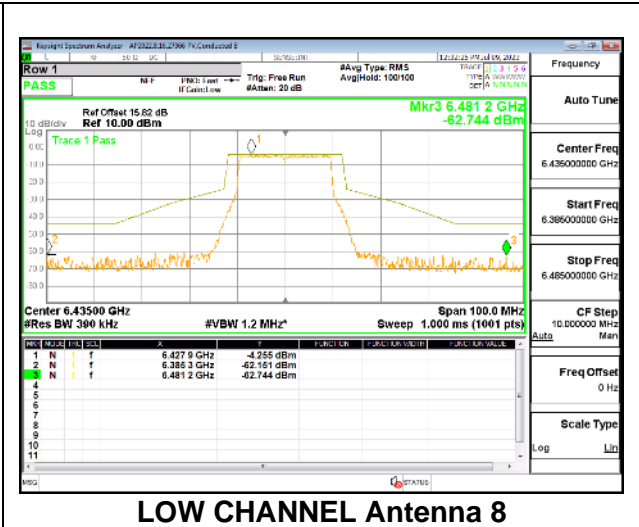

LOW CHANNEL

MID CHANNEL

HIGH CHANNEL

Intentionally Left Blank

2TX Antenna 5 + Antenna 8 CDD OFDMA MODE: 242-Tones, RU Index 61

LOW CHANNEL

LOW CHANNEL Antenna 5

LOW CHANNEL Antenna 8