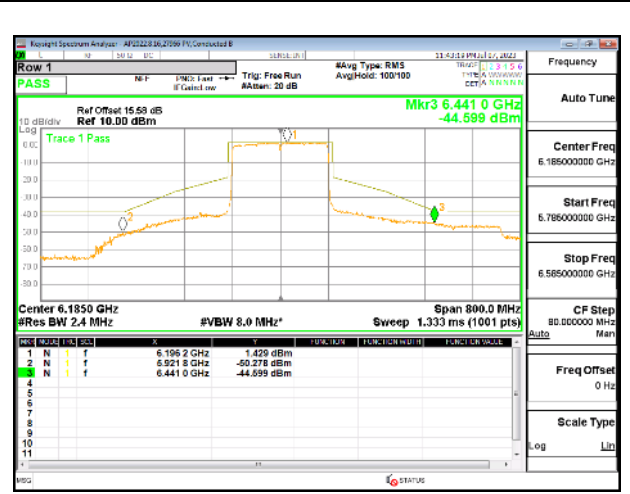

MID CHANNEL Antenna 10