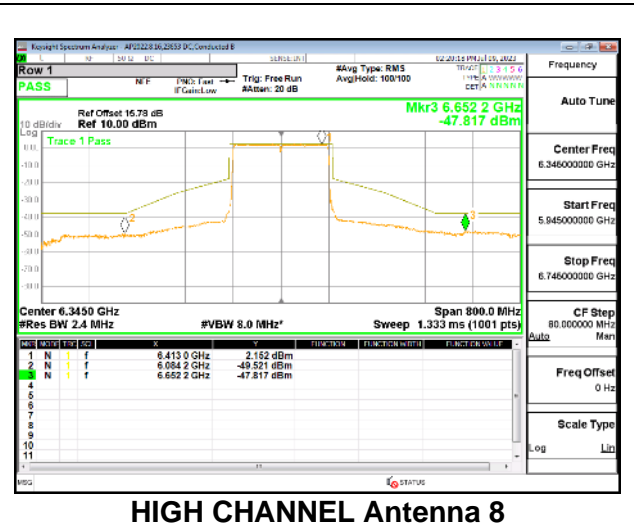

2TX Antenna 5 + Antenna 8 CDD OFDMA MODE: 2x 996-Tones, Index S68

LOW CHANNEL

LOW CHANNEL Antenna 5

LOW CHANNEL Antenna 8

MID CHANNEL

MID CHANNEL Antenna 5

MID CHANNEL Antenna 8

HIGH CHANNEL