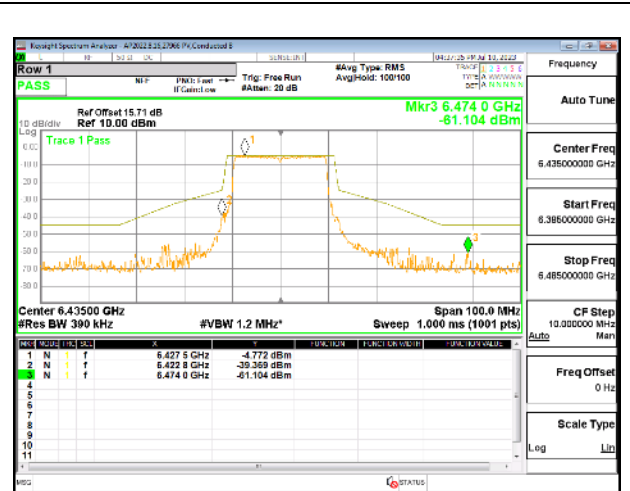

LOW CHANNEL Antenna 10