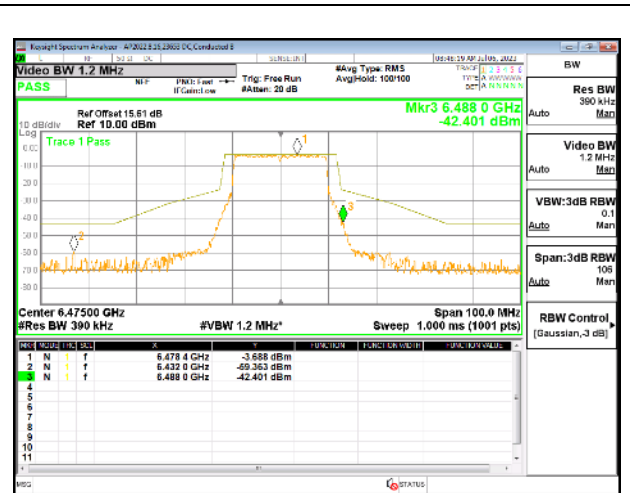

MID CHANNEL