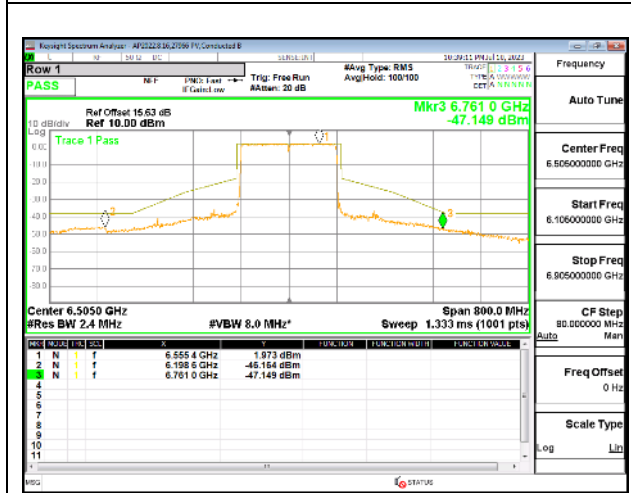

STRADDLE CHANNEL Antenna 3