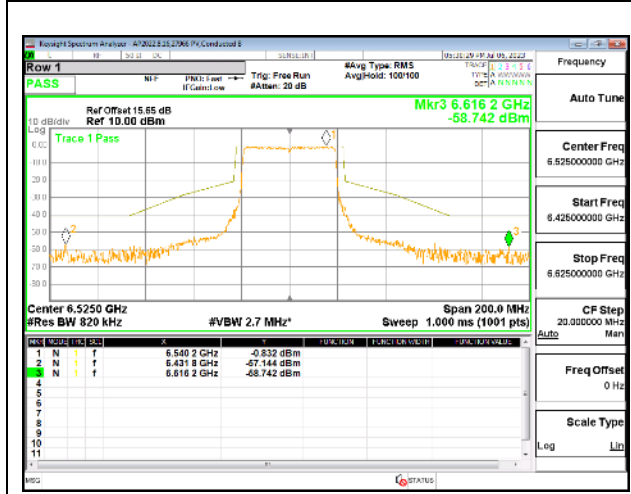

STRADDLE CHANNEL Antenna 3