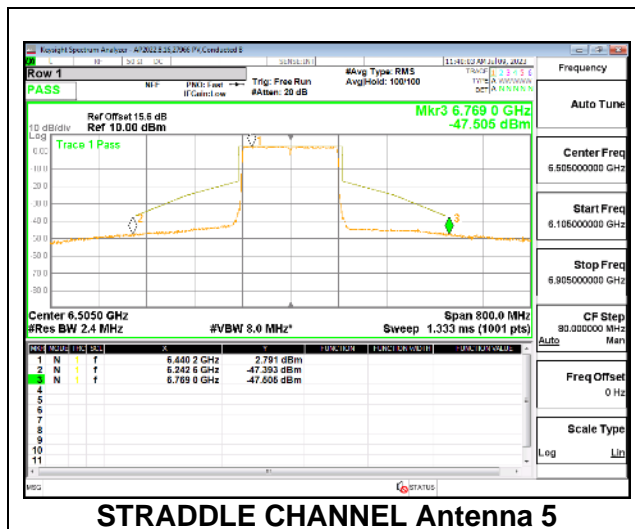

MID CHANNEL

MID CHANNEL Antenna 5

MID CHANNEL Antenna 8

MID CHANNEL Antenna 3

MID CHANNEL Antenna 10

9.5.16. 802.11ax HE160 MODE IN THE UNII-6 BAND

1TX Antenna 5 OFDMA MODE: 2x 996-Tones, Index S68

2TX Antenna 5 + Antenna 8 CDD OFDMA MODE: 2x 996-Tones, Index S68

STRADDLE CHANNEL

4TX Antenna 5 + Antenna 8 + Antenna 3+ Antenna 10 CDD OFDMA MODE: 2x 996-Tones, Index S68

STRADDLE CHANNEL

STRADDLE CHANNEL Antenna 5

STRADDLE CHANNEL Antenna 8

STRADDLE CHANNEL Antenna 3

STRADDLE CHANNEL Antenna 10