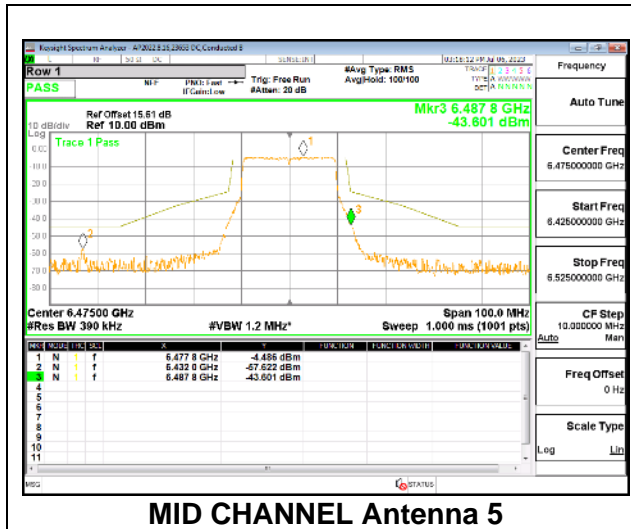

MID CHANNEL Antenna 5