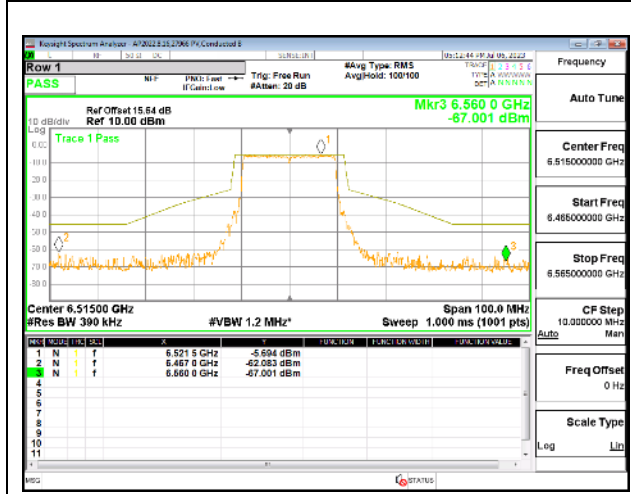

MID CHANNEL Antenna 10

HIGH CHANNEL

HIGH CHANNEL Antenna 5

HIGH CHANNEL Antenna 8

HIGH CHANNEL Antenna 3

HIGH CHANNEL Antenna 10

9.5.11. 802.11be EHT20 MODE IN THE UNII-6 BAND

1TX Antenna 5 OFDMA MODE: 242-Tones, RU Index 61