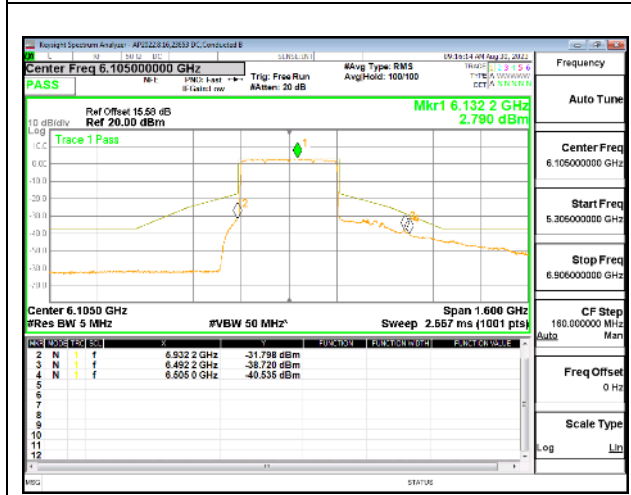

HIGH CHANNEL

HIGH CHANNEL Antenna 5

HIGH CHANNEL Antenna 8

4TX Antenna 5 + Antenna 8 + Antenna 3+ Antenna 10 CDD OFDMA MODE: 4x 996-Tones, Index 569

LOW CHANNEL

LOW CHANNEL Antenna 5

LOW CHANNEL Antenna 8

LOW CHANNEL Antenna 3