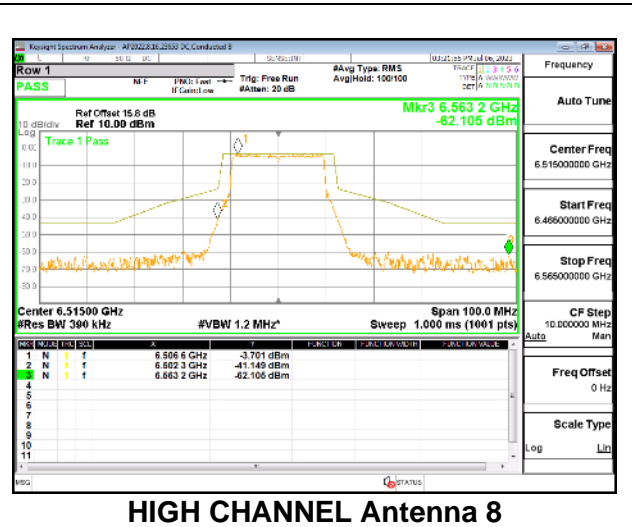

MID CHANNEL

MID CHANNEL Antenna 5

MID CHANNEL Antenna 8

HIGH CHANNEL

HIGH CHANNEL Antenna 5

HIGH CHANNEL Antenna 8

4TX Antenna 5 + Antenna 8 + Antenna 3+ Antenna 10 CDD OFDMA MODE: 242-Tones, RU Index 61

LOW CHANNEL