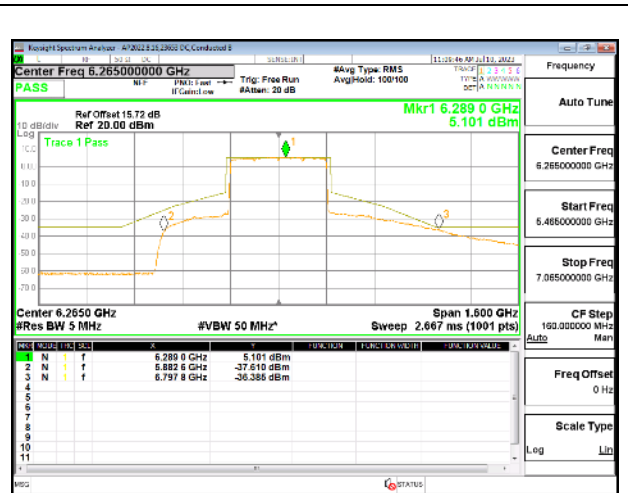

HIGH CHANNEL Antenna 8