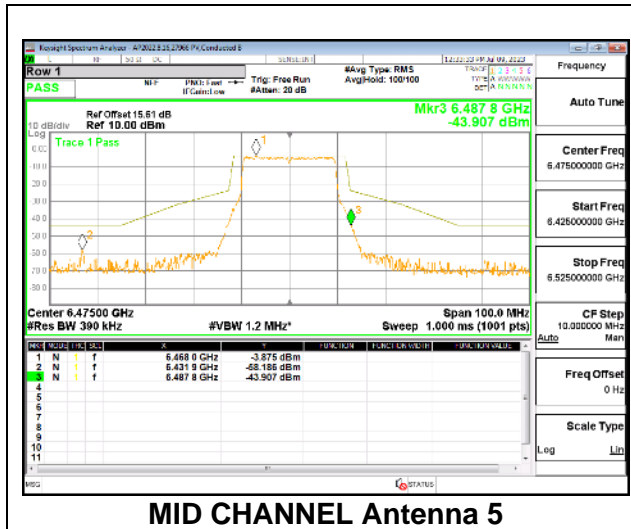

MID CHANNEL Antenna 5