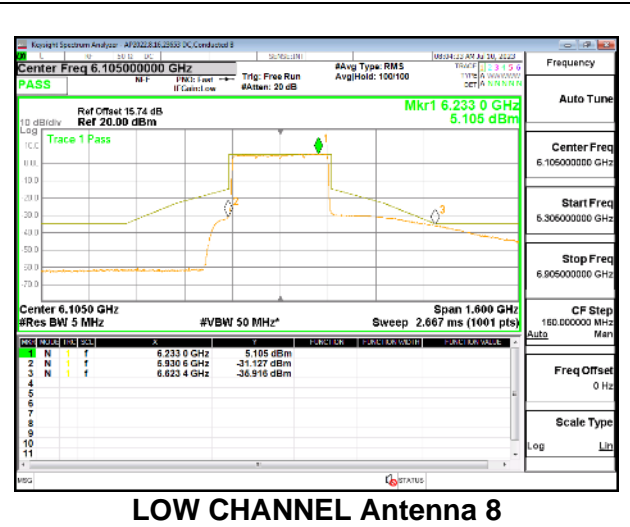

9.5.9. 802.11be EHT320 MODE IN THE UNII-5 BAND

1TX Antenna 5 OFDMA MODE: 4x 996-Tones, Index S69

2TX Antenna 5 + Antenna 8 CDD OFDMA MODE: 4x 996-Tones, Index S69

LOW CHANNEL

LOW CHANNEL Antenna 5

LOW CHANNEL Antenna 8