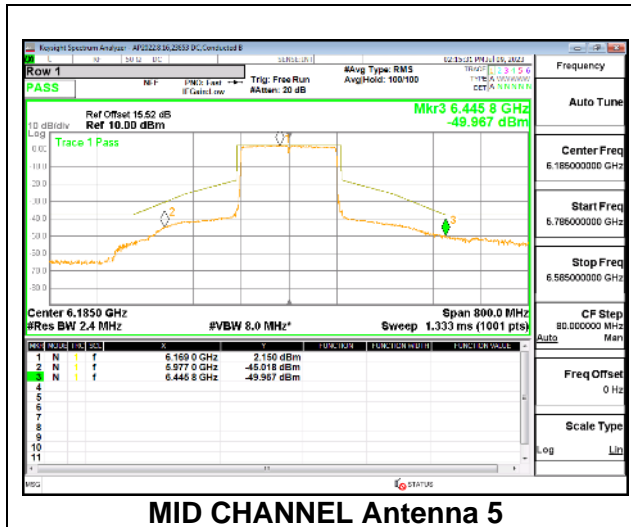

2TX Antenna 5 + Antenna 8 CDD OFDMA MODE: 2x 996-Tones, Index S68

LOW CHANNEL

LOW CHANNEL Antenna 5

LOW CHANNEL Antenna 8

MID CHANNEL

MID CHANNEL Antenna 5

MID CHANNEL Antenna 8

HIGH CHANNEL