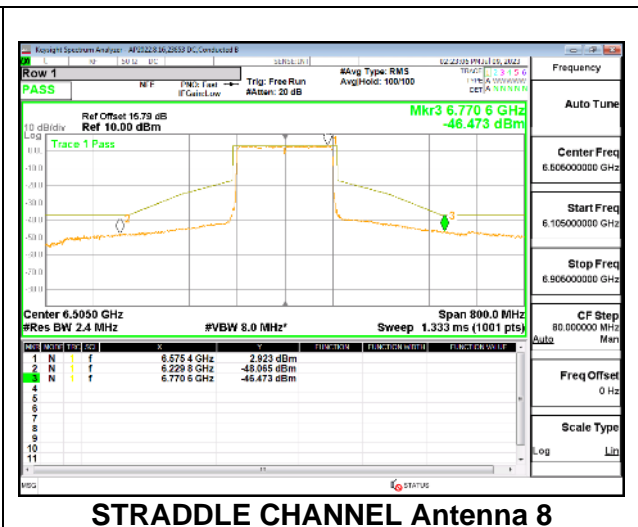

2TX Antenna 5 + Antenna 8 CDD OFDMA MODE: 2x 996-Tones, Index S68

STRADDLE CHANNEL