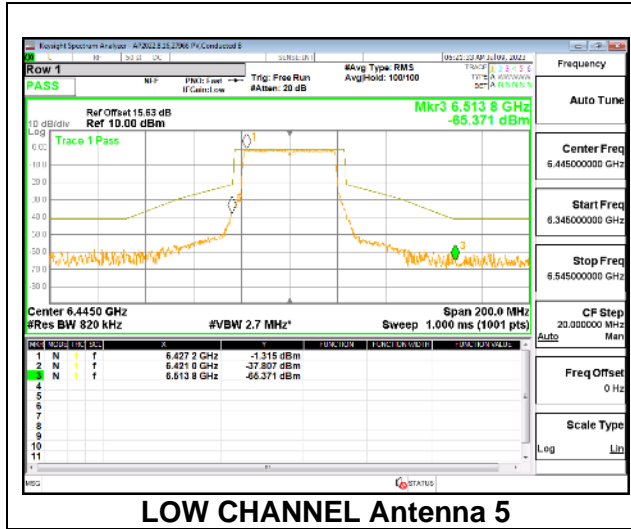

2TX Antenna 5 + Antenna 8 CDD OFDMA MODE: 484-Tones, RU Index 65

LOW CHANNEL