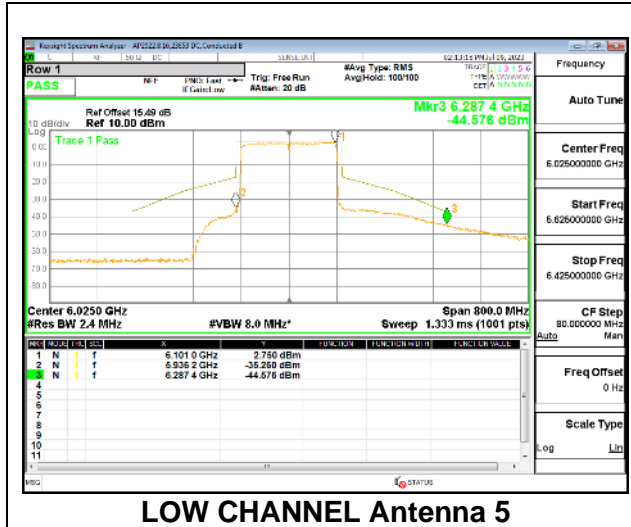

2TX Antenna 5 + Antenna 8 CDD OFDMA MODE: 2x 996-Tones, Index S68

LOW CHANNEL

LOW CHANNEL Antenna 5

LOW CHANNEL Antenna 8

MID CHANNEL

MID CHANNEL Antenna 5

MID CHANNEL Antenna 8

HIGH CHANNEL