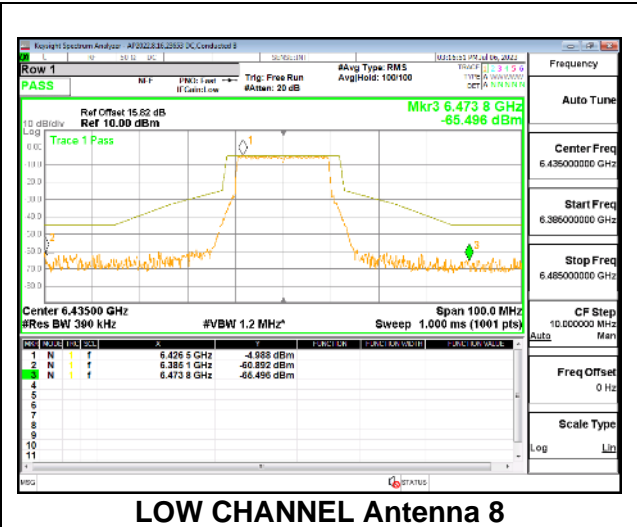

LOW CHANNEL

MID CHANNEL

HIGH CHANNEL

Intentionally Left Blank

2TX Antenna 5 + Antenna 8 CDD OFDMA MODE: 242-Tones, RU Index 61

LOW CHANNEL

LOW CHANNEL Antenna 5

LOW CHANNEL Antenna 8