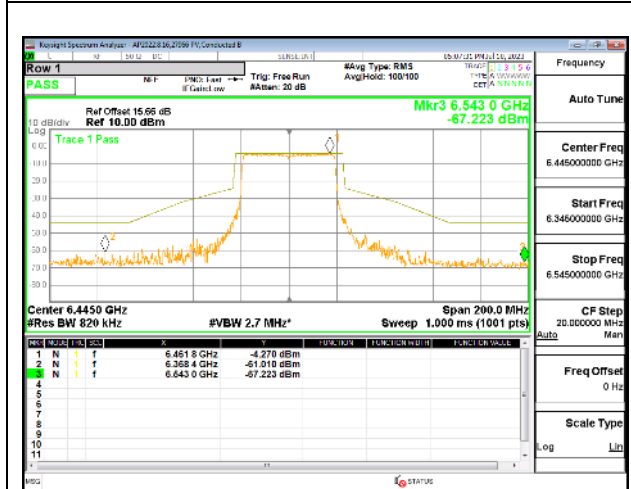

LOW CHANNEL Antenna 3