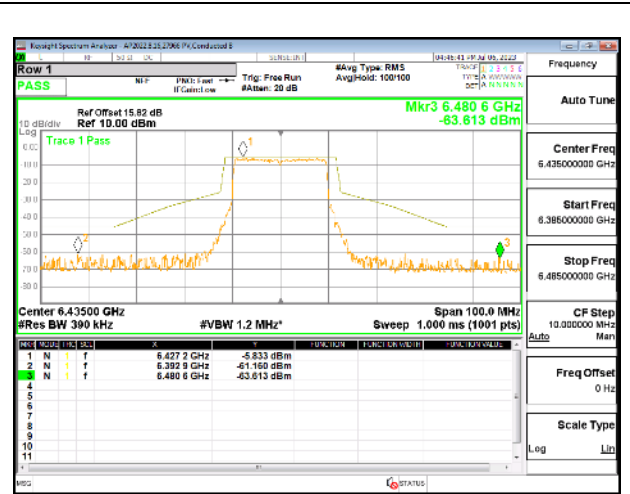

LOW CHANNEL Antenna 8