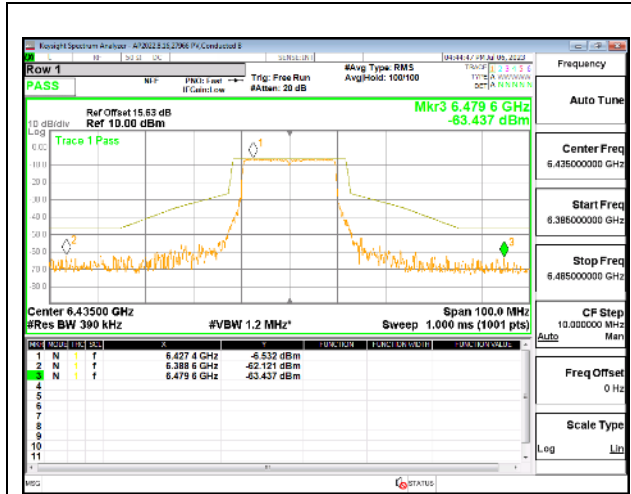

MID CHANNEL

MID CHANNEL Antenna 5

MID CHANNEL Antenna 8

HIGH CHANNEL

HIGH CHANNEL Antenna 5

HIGH CHANNEL Antenna 8

4TX Antenna 5 + Antenna 8 + Antenna 3+ Antenna 10 CDD OFDMA MODE: 242-Tones, RU Index 61

LOW CHANNEL