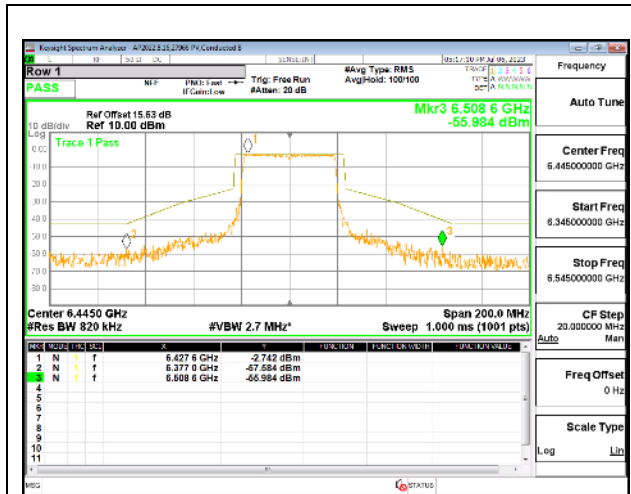

LOW CHANNEL

STRADDLE CHANNEL

4TX Antenna 5 + Antenna 8 + Antenna 3+ Antenna 10 CDD OFDMA MODE: 484-Tones, RU Index 65

LOW CHANNEL

LOW CHANNEL Antenna 5

LOW CHANNEL Antenna 8

LOW CHANNEL Antenna 3

LOW CHANNEL Antenna 10