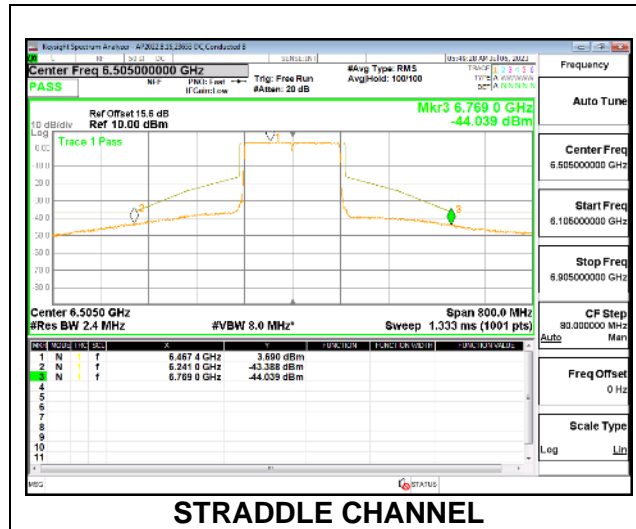

9.5.16. 802.11ax HE160 MODE IN THE UNII-6 BAND

1TX Antenna 5 OFDMA MODE: 2x 996-Tones, Index S68