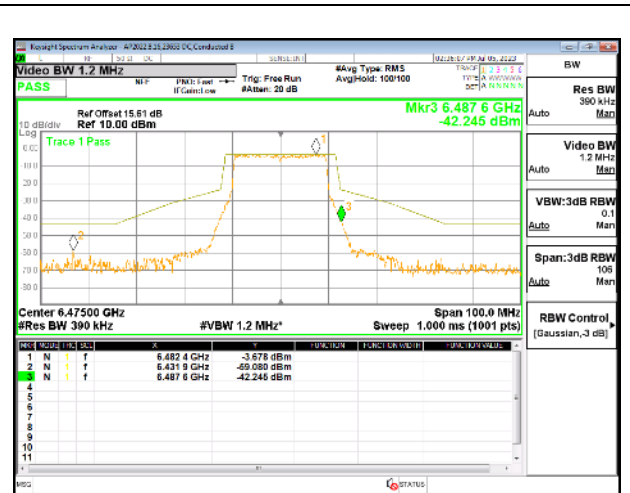

MID CHANNEL