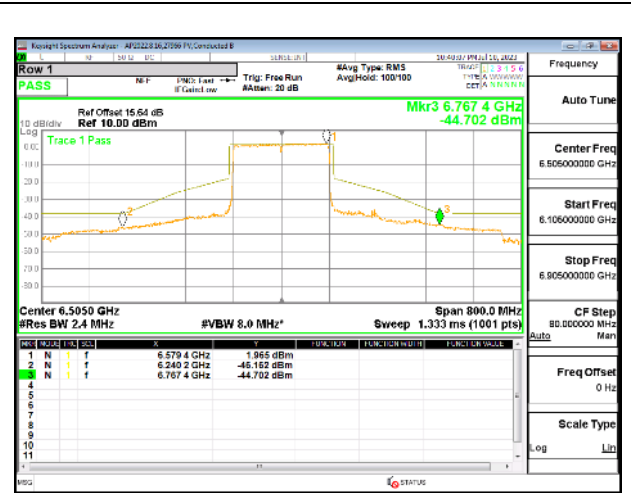

STRADDLE CHANNEL

STRADDLE CHANNEL Antenna 5

STRADDLE CHANNEL Antenna 8

STRADDLE CHANNEL Antenna 3

STRADDLE CHANNEL Antenna 10

9.5.18. 802.11be EHT320 MODE IN THE UNII-6 BAND

1TX Antenna 5 OFDMA MODE: 4x 996-Tones, Index S69

2TX Antenna 5 + Antenna 8 CDD OFDMA MODE: 4x 996-Tones, Index S69

STRADDLE CHANNEL