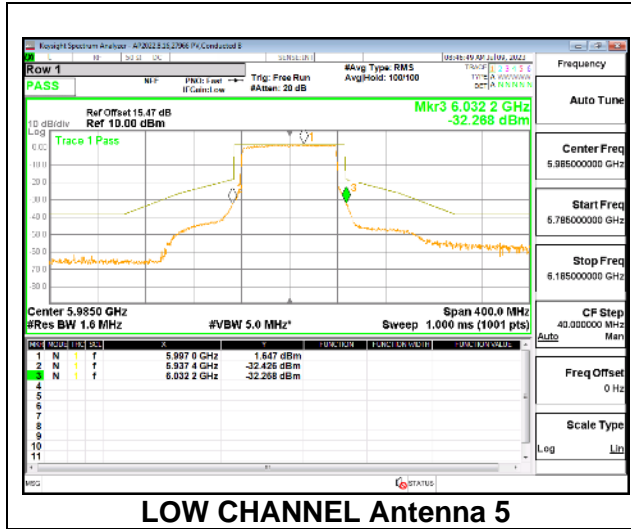

2TX Antenna 5 + Antenna 8 CDD OFDMA MODE: 996-Tones, RU Index 67

LOW CHANNEL