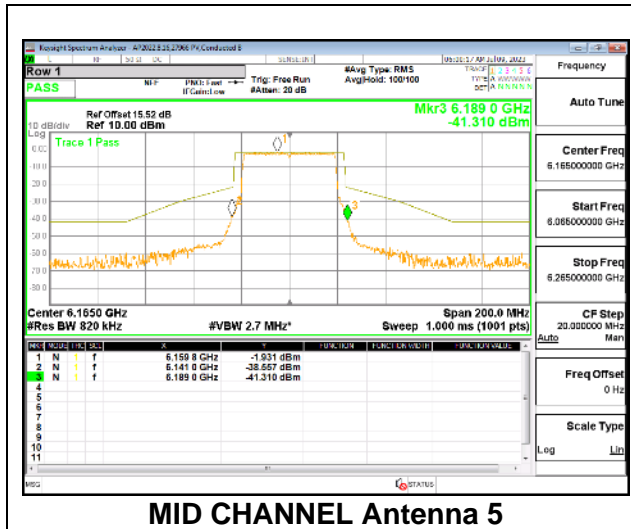

1TX Antenna 5 OFDMA MODE: 484-Tones, RU Index 65

Intentionally Left Blank

2TX Antenna 5 + Antenna 8 CDD OFDMA MODE: 484-Tones, RU Index 65

LOW CHANNEL

MID CHANNEL

HIGH CHANNEL

4TX Antenna 5 + Antenna 8 + Antenna 3+ Antenna 10 CDD OFDMA MODE: 484-Tones, RU Index 65