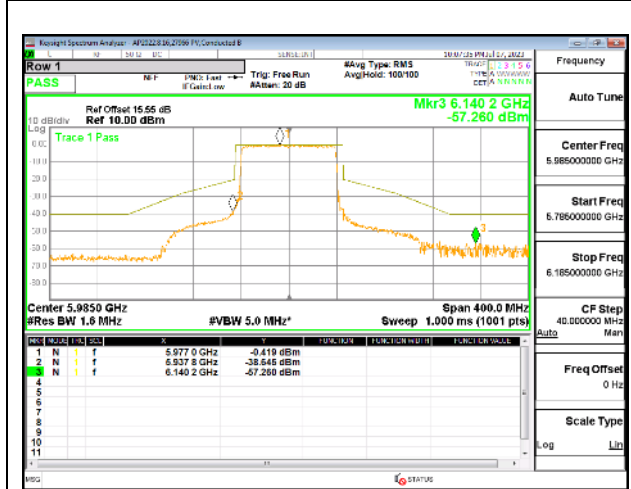

HIGH CHANNEL

4TX Antenna 5 + Antenna 8 + Antenna 3+ Antenna 10 CDD OFDMA MODE: 996-Tones, RU Index 67

LOW CHANNEL

LOW CHANNEL Antenna 5

LOW CHANNEL Antenna 8

LOW CHANNEL Antenna 3

LOW CHANNEL Antenna 10

MID CHANNEL