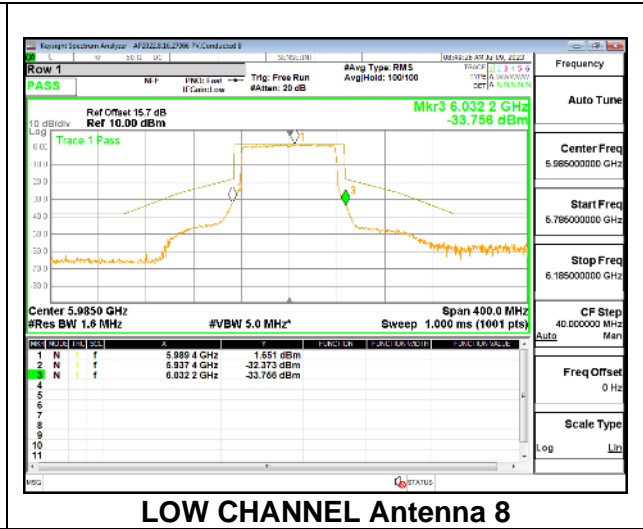

2TX Antenna 5 + Antenna 8 CDD OFDMA MODE: 996-Tones, RU Index 67

LOW CHANNEL