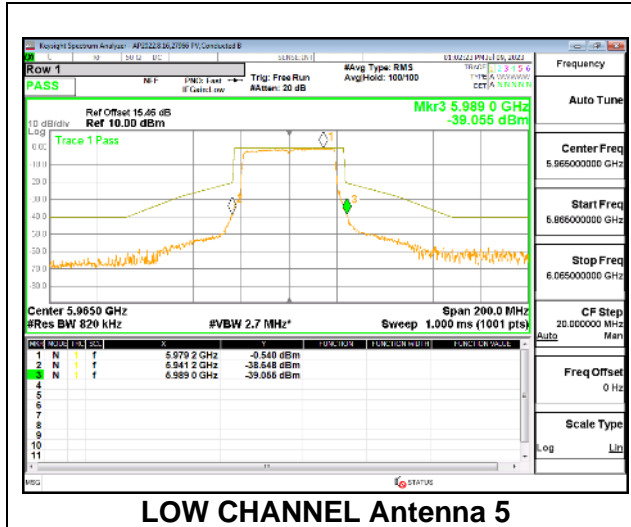

1TX Antenna 5 OFDMA MODE: 484-Tones, RU Index 65

LOW CHANNEL

MID CHANNEL

HIGH CHANNEL

Intentionally Left Blank

2TX Antenna 5 + Antenna 8 CDD OFDMA MODE: 484-Tones, RU Index 65

LOW CHANNEL

MID CHANNEL