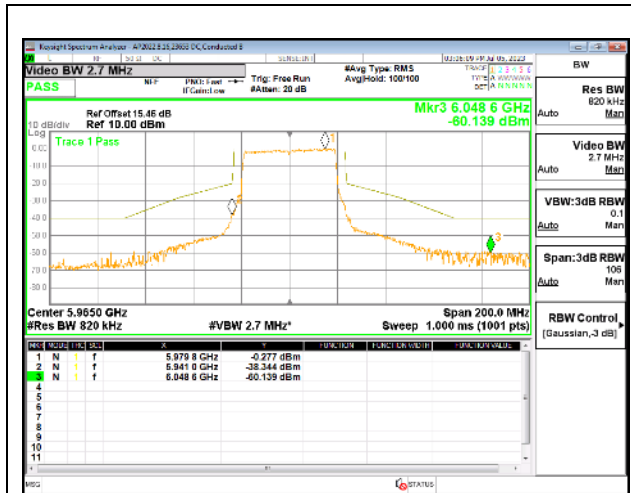

1TX Antenna 5 OFDMA MODE: 484-Tones, RU Index 65

Intentionally Left Blank

2TX Antenna 5 + Antenna 8 CDD OFDMA MODE: 484-Tones, RU Index 65

LOW CHANNEL

MID CHANNEL

HIGH CHANNEL

4TX Antenna 5 + Antenna 8 + Antenna 3+ Antenna 10 CDD OFDMA MODE: 484-Tones, RU Index 65