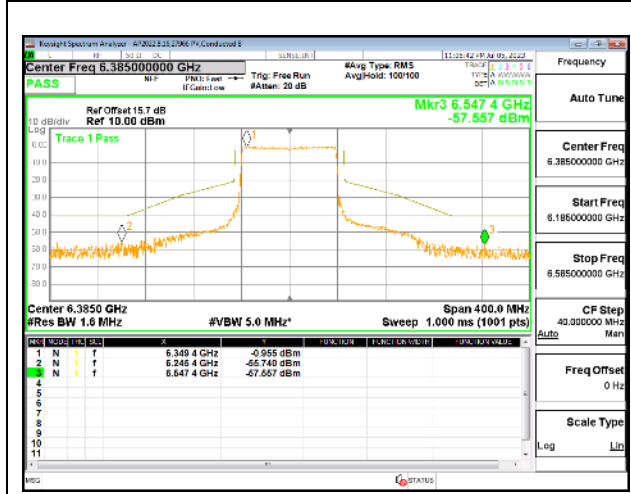

MID CHANNEL Antenna 3

MID CHANNEL Antenna 10

HIGH CHANNEL

HIGH CHANNEL Antenna 5

HIGH CHANNEL Antenna 8

HIGH CHANNEL Antenna 3

HIGH CHANNEL Antenna 10

9.5.6. 802.11be EHT80 MODE IN THE UNII-5 BAND