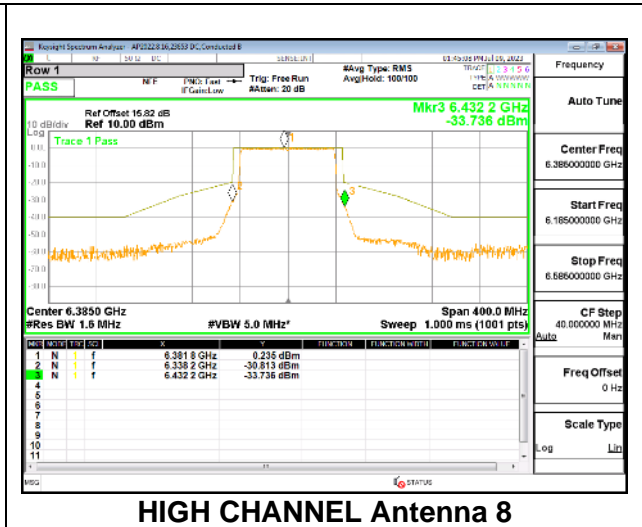

HIGH CHANNEL