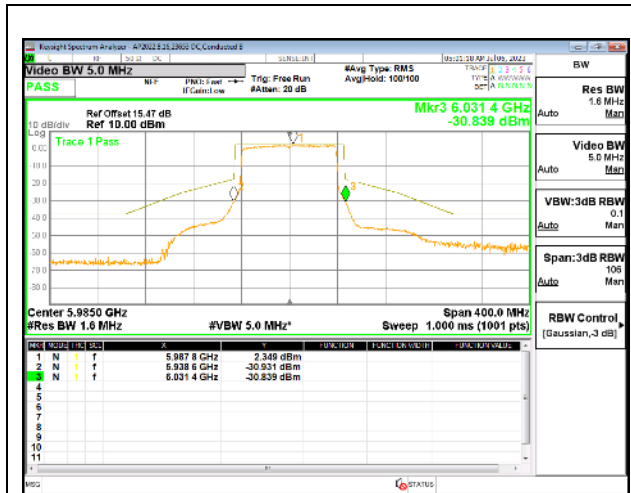

HIGH CHANNEL Antenna 8

HIGH CHANNEL Antenna 3

HIGH CHANNEL Antenna 10

9.5.5. 802.11ax HE80 MODE IN THE UNII-5 BAND

1TX Antenna 5 OFDMA MODE: 996-Tones, RU Index 67

LOW CHANNEL

MID CHANNEL

HIGH CHANNEL