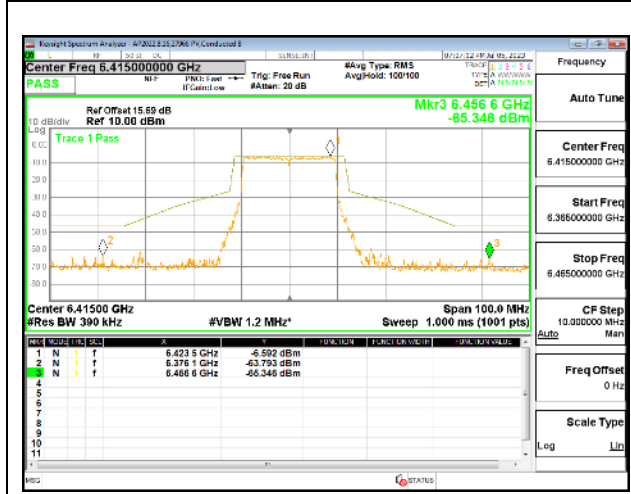

HIGH CHANNEL

HIGH CHANNEL Antenna 5

HIGH CHANNEL Antenna 8

HIGH CHANNEL Antenna 3

HIGH CHANNEL Antenna 10

9.5.2. 802.11be EHT20 MODE IN THE UNII-5 BAND

1TX Antenna 5 OFDMA MODE: 242-Tones, RU Index 61

LOW CHANNEL