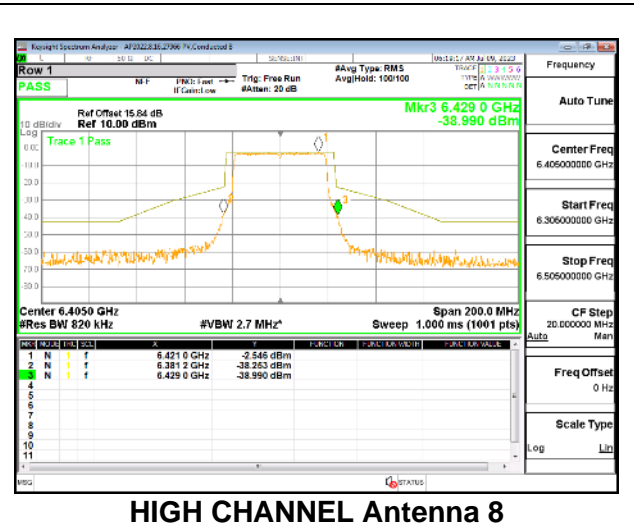

1TX Antenna 5 OFDMA MODE: 484-Tones, RU Index 65

Intentionally Left Blank

2TX Antenna 5 + Antenna 8 CDD OFDMA MODE: 484-Tones, RU Index 65

LOW CHANNEL

MID CHANNEL

HIGH CHANNEL

4TX Antenna 5 + Antenna 8 + Antenna 3+ Antenna 10 CDD OFDMA MODE: 484-Tones, RU Index 65