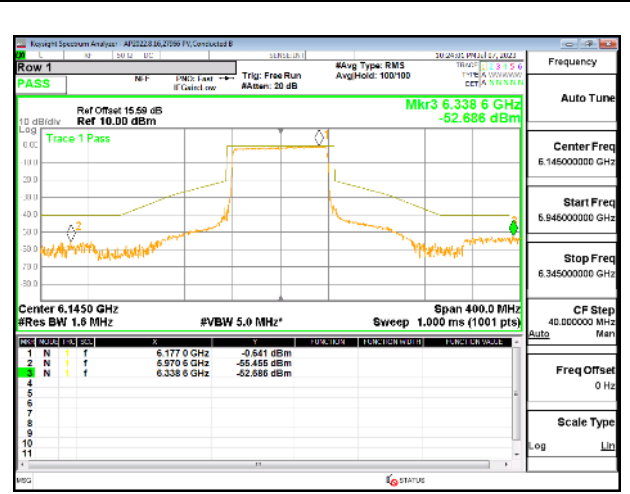

MID CHANNEL Antenna 10