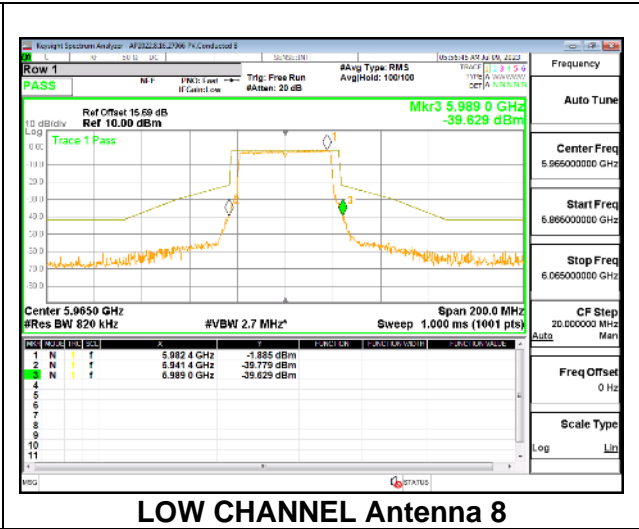

1TX Antenna 5 OFDMA MODE: 484-Tones, RU Index 65

Intentionally Left Blank

2TX Antenna 5 + Antenna 8 CDD OFDMA MODE: 484-Tones, RU Index 65

LOW CHANNEL

MID CHANNEL

HIGH CHANNEL

4TX Antenna 5 + Antenna 8 + Antenna 3+ Antenna 10 CDD OFDMA MODE: 484-Tones, RU Index 65