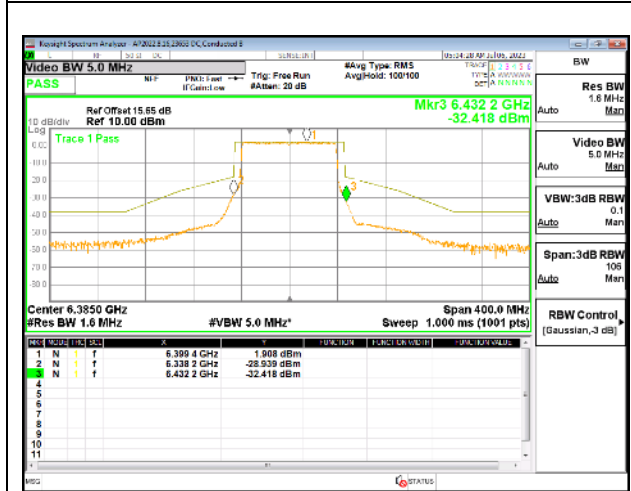

HIGH CHANNEL Antenna 8

HIGH CHANNEL Antenna 3

HIGH CHANNEL Antenna 10

9.5.5. 802.11ax HE80 MODE IN THE UNII-5 BAND

1TX Antenna 5 OFDMA MODE: 996-Tones, RU Index 67

LOW CHANNEL

MID CHANNEL

HIGH CHANNEL