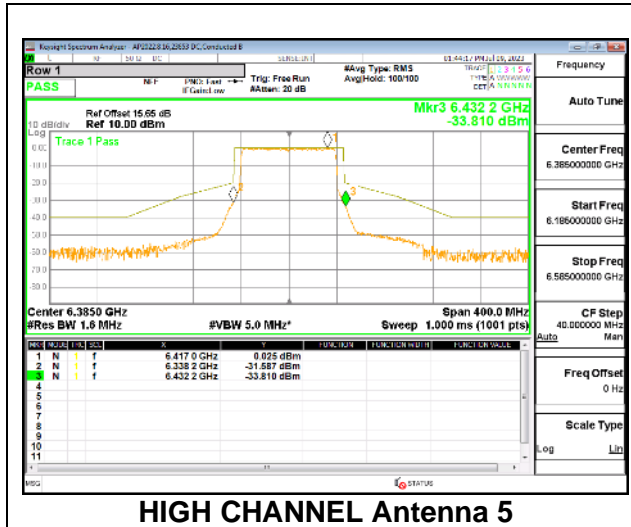

HIGH CHANNEL