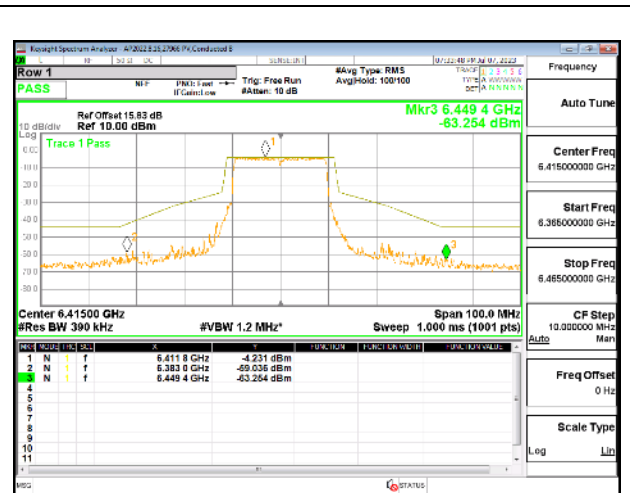

HIGH CHANNEL Antenna 8