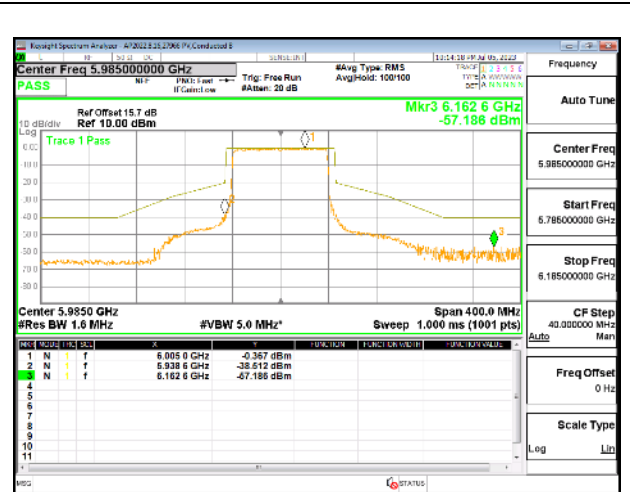

LOW CHANNEL Antenna 8