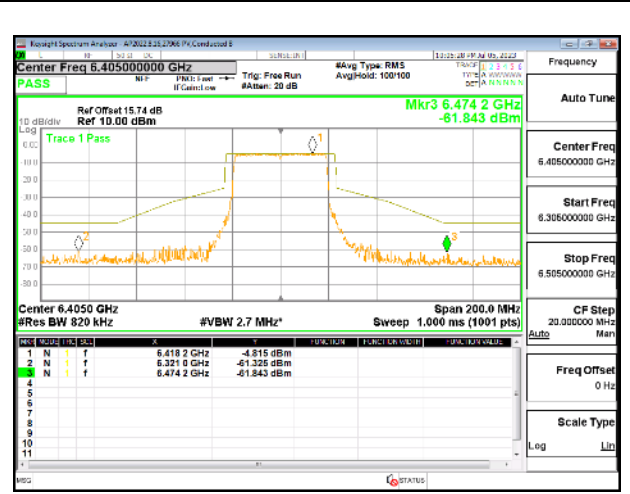

HIGH CHANNEL Antenna 10