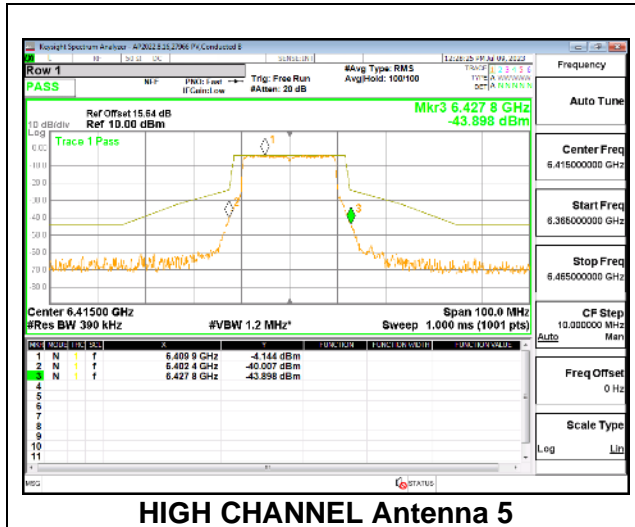

MID CHANNEL

HIGH CHANNEL

Intentionally Left Blank

2TX Antenna 5 + Antenna 8 CDD OFDMA MODE: 242-Tones, RU Index 61

LOW CHANNEL

MID CHANNEL

HIGH CHANNEL

4TX Antenna 5 + Antenna 8 + Antenna 3+ Antenna 10 CDD OFDMA MODE: 242-Tones, RU Index 61