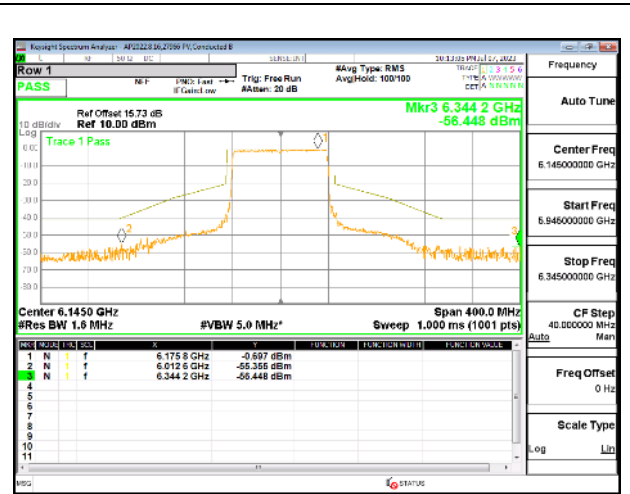

MID CHANNEL Antenna 8