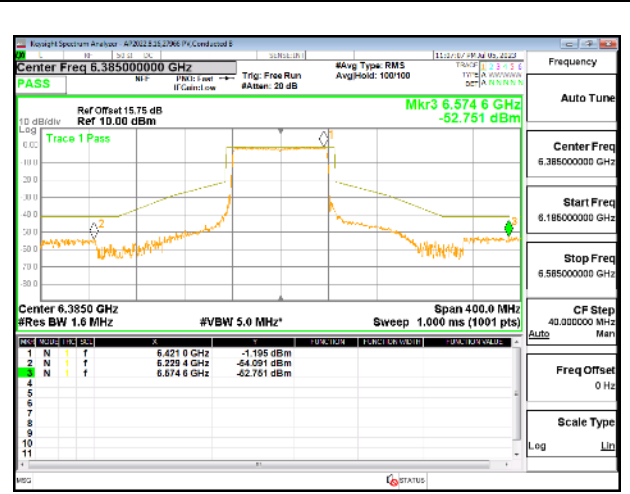

MID CHANNEL Antenna 3

MID CHANNEL Antenna 10

HIGH CHANNEL

HIGH CHANNEL Antenna 5

HIGH CHANNEL Antenna 8

HIGH CHANNEL Antenna 3

HIGH CHANNEL Antenna 10

9.5.6. 802.11be EHT80 MODE IN THE UNII-5 BAND