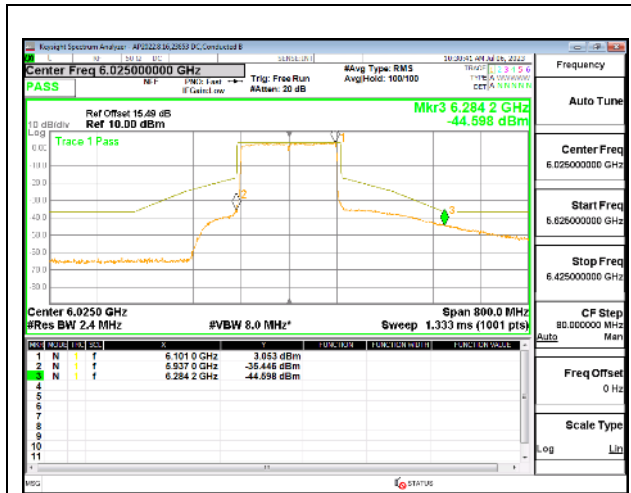

HIGH CHANNEL Antenna 8

HIGH CHANNEL Antenna 3

HIGH CHANNEL Antenna 10

9.5.8. 802.11be EHT160 MODE IN THE UNII-5 BAND

1TX Antenna 5 OFDMA MODE: 2x 996-Tones, Index S68

LOW CHANNEL

MID CHANNEL

HIGH CHANNEL