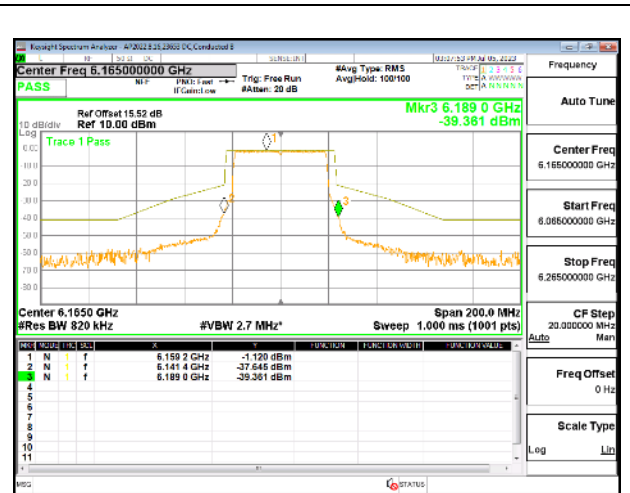

1TX Antenna 5 OFDMA MODE: 484-Tones, RU Index 65

Intentionally Left Blank

2TX Antenna 5 + Antenna 8 CDD OFDMA MODE: 484-Tones, RU Index 65

LOW CHANNEL

MID CHANNEL

HIGH CHANNEL

4TX Antenna 5 + Antenna 8 + Antenna 3+ Antenna 10 CDD OFDMA MODE: 484-Tones, RU Index 65