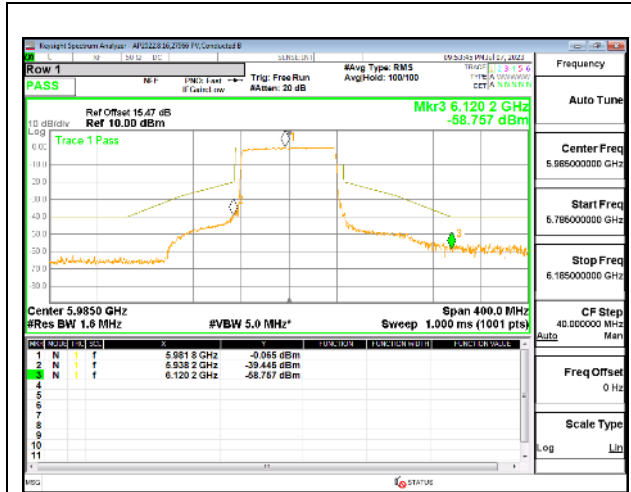

4TX Antenna 5 + Antenna 8 + Antenna 3+ Antenna 10 CDD OFDMA MODE: 996-Tones, RU Index 67

LOW CHANNEL

LOW CHANNEL Antenna 5