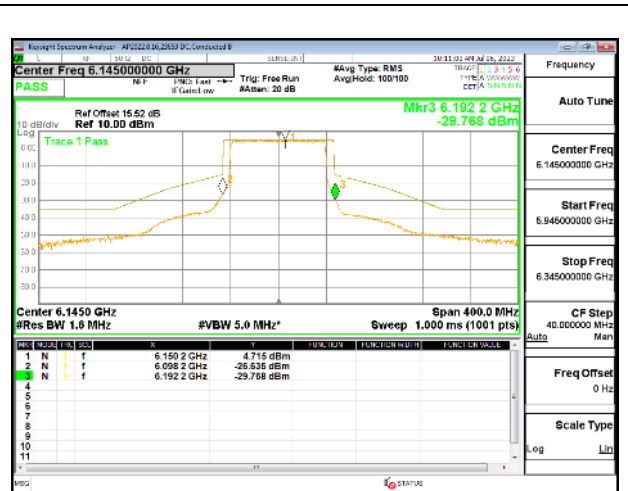

MID CHANNEL