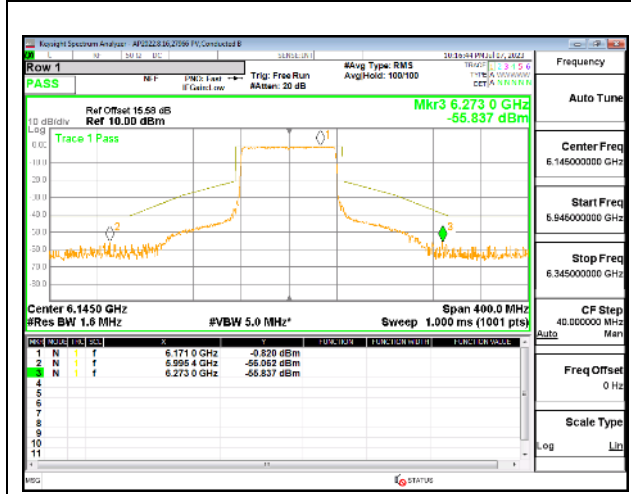

MID CHANNEL Antenna 3