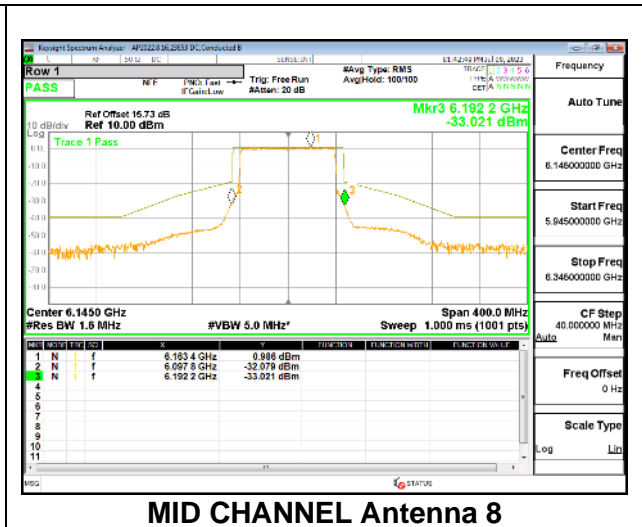

1TX Antenna 5 OFDMA MODE: 996-Tones, RU Index 67

LOW CHANNEL

MID CHANNEL

HIGH CHANNEL

Intentionally Left Blank

2TX Antenna 5 + Antenna 8 CDD OFDMA MODE: 996-Tones, RU Index 67

LOW CHANNEL

MID CHANNEL