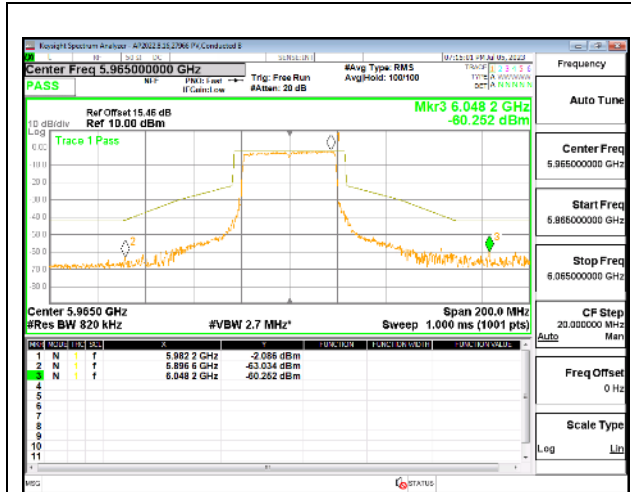

4TX Antenna 5 + Antenna 8 + Antenna 3+ Antenna 10 CDD OFDMA MODE: 484-Tones, RU Index 65

LOW CHANNEL

LOW CHANNEL Antenna 5