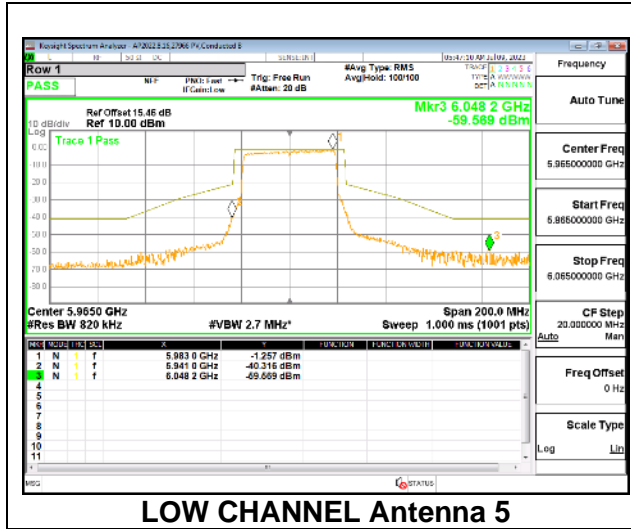

1TX Antenna 5 OFDMA MODE: 484-Tones, RU Index 65

Intentionally Left Blank

2TX Antenna 5 + Antenna 8 CDD OFDMA MODE: 484-Tones, RU Index 65

LOW CHANNEL

MID CHANNEL

HIGH CHANNEL

4TX Antenna 5 + Antenna 8 + Antenna 3+ Antenna 10 CDD OFDMA MODE: 484-Tones, RU Index 65