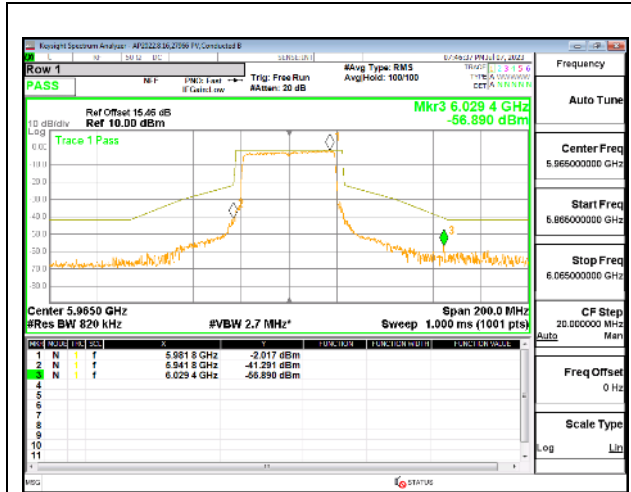

HIGH CHANNEL

HIGH CHANNEL Antenna 5

HIGH CHANNEL Antenna 8

4TX Antenna 5 + Antenna 8 + Antenna 3+ Antenna 10 CDD OFDMA MODE: 484-Tones, RU Index 65

LOW CHANNEL

LOW CHANNEL Antenna 5

LOW CHANNEL Antenna 8

LOW CHANNEL Antenna 3