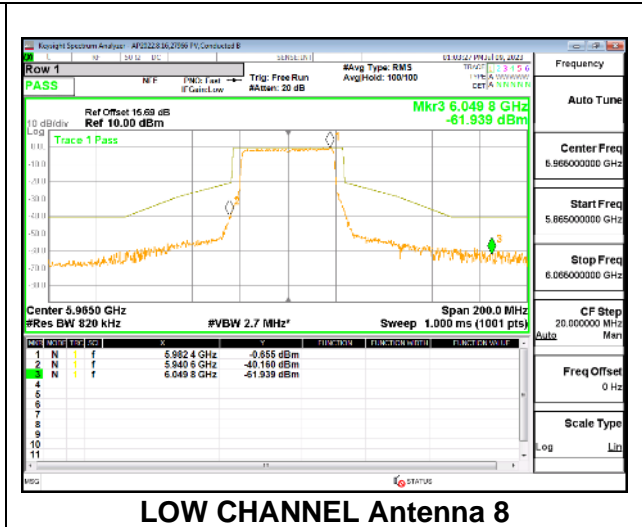

1TX Antenna 5 OFDMA MODE: 484-Tones, RU Index 65

LOW CHANNEL

MID CHANNEL

HIGH CHANNEL

Intentionally Left Blank

2TX Antenna 5 + Antenna 8 CDD OFDMA MODE: 484-Tones, RU Index 65

LOW CHANNEL

MID CHANNEL