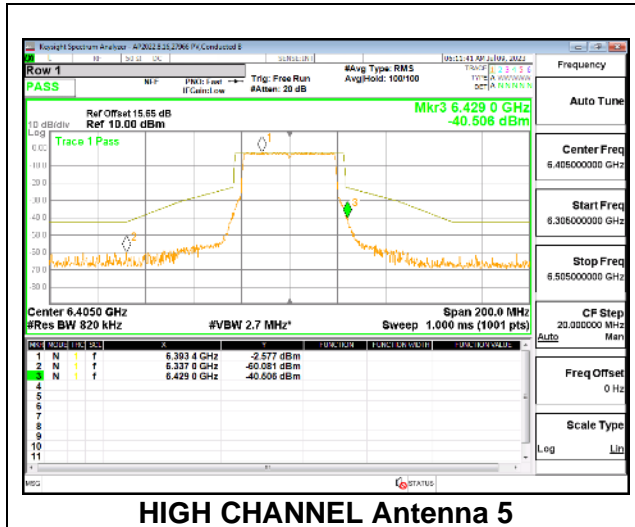

1TX Antenna 5 OFDMA MODE: 484-Tones, RU Index 65

Intentionally Left Blank

2TX Antenna 5 + Antenna 8 CDD OFDMA MODE: 484-Tones, RU Index 65

LOW CHANNEL

MID CHANNEL

HIGH CHANNEL

4TX Antenna 5 + Antenna 8 + Antenna 3+ Antenna 10 CDD OFDMA MODE: 484-Tones, RU Index 65