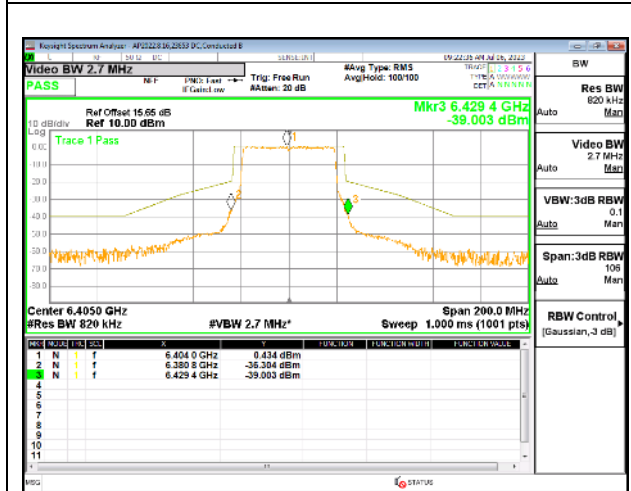

1TX Antenna 5 OFDMA MODE: 484-Tones, RU Index 65

LOW CHANNEL

MID CHANNEL

HIGH CHANNEL

Intentionally Left Blank

2TX Antenna 5 + Antenna 8 CDD OFDMA MODE: 484-Tones, RU Index 65

LOW CHANNEL

MID CHANNEL