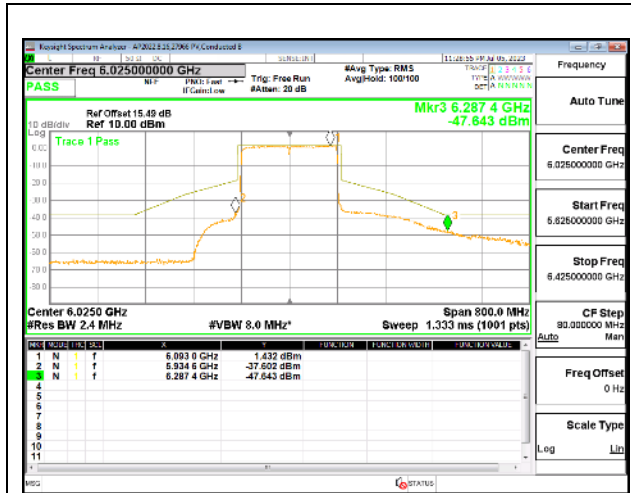

LOW CHANNEL

MID CHANNEL

HIGH CHANNEL

4TX Antenna 5 + Antenna 8 + Antenna 3+ Antenna 10 CDD OFDMA MODE: 2x 996-Tones, Index S68

LOW CHANNEL

LOW CHANNEL Antenna 5

LOW CHANNEL Antenna 8

LOW CHANNEL Antenna 3