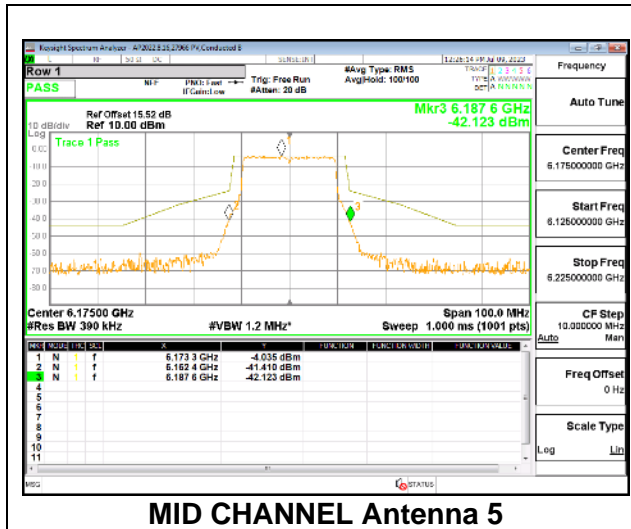

MID CHANNEL

HIGH CHANNEL

Intentionally Left Blank

2TX Antenna 5 + Antenna 8 CDD OFDMA MODE: 242-Tones, RU Index 61

LOW CHANNEL

MID CHANNEL

HIGH CHANNEL

4TX Antenna 5 + Antenna 8 + Antenna 3+ Antenna 10 CDD OFDMA MODE: 242-Tones, RU Index 61