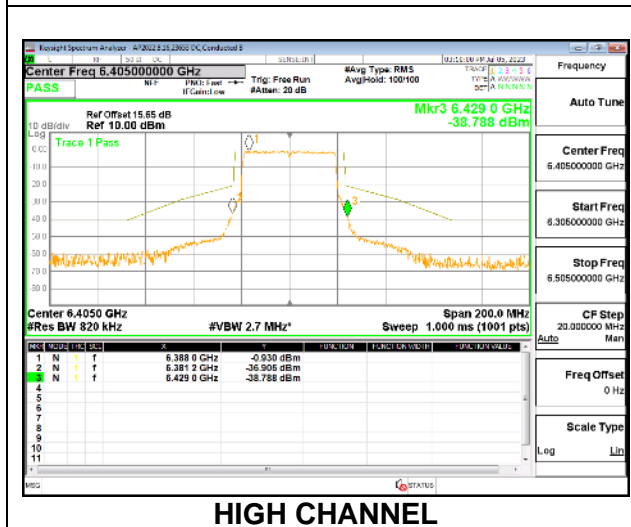

1TX Antenna 5 OFDMA MODE: 484-Tones, RU Index 65

Intentionally Left Blank

2TX Antenna 5 + Antenna 8 CDD OFDMA MODE: 484-Tones, RU Index 65

LOW CHANNEL

MID CHANNEL

HIGH CHANNEL

4TX Antenna 5 + Antenna 8 + Antenna 3+ Antenna 10 CDD OFDMA MODE: 484-Tones, RU Index 65