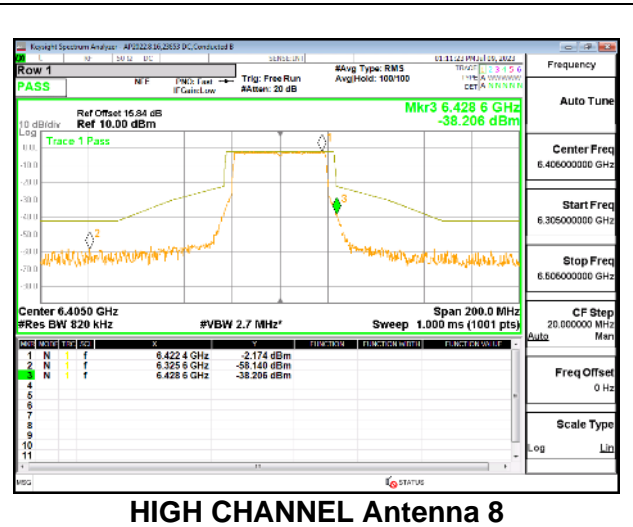

HIGH CHANNEL Antenna 8