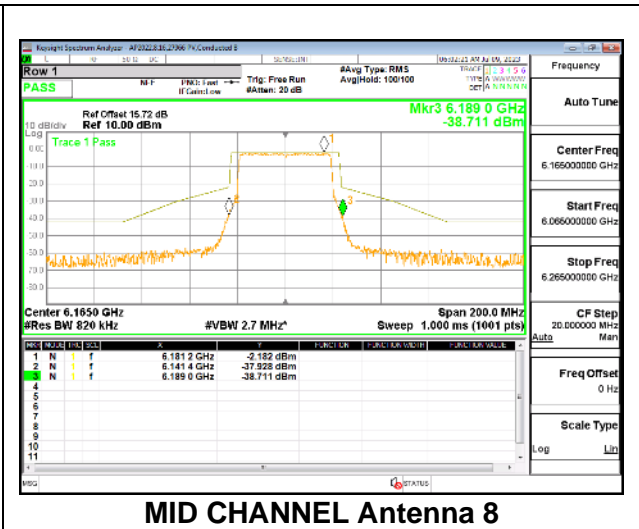

1TX Antenna 5 OFDMA MODE: 484-Tones, RU Index 65

Intentionally Left Blank

2TX Antenna 5 + Antenna 8 CDD OFDMA MODE: 484-Tones, RU Index 65

LOW CHANNEL

MID CHANNEL

HIGH CHANNEL

4TX Antenna 5 + Antenna 8 + Antenna 3+ Antenna 10 CDD OFDMA MODE: 484-Tones, RU Index 65