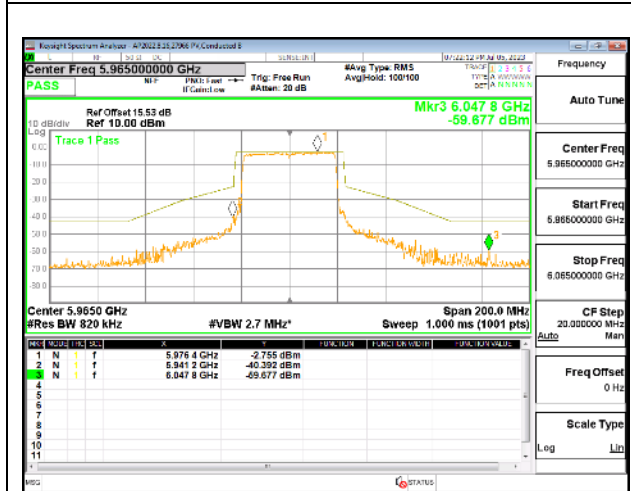

LOW CHANNEL Antenna 3