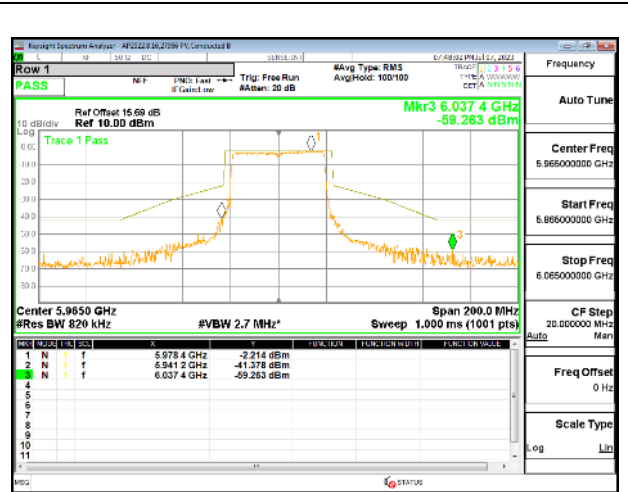

HIGH CHANNEL

HIGH CHANNEL Antenna 5

HIGH CHANNEL Antenna 8

4TX Antenna 5 + Antenna 8 + Antenna 3+ Antenna 10 CDD OFDMA MODE: 484-Tones, RU Index 65

LOW CHANNEL

LOW CHANNEL Antenna 5

LOW CHANNEL Antenna 8

LOW CHANNEL Antenna 3