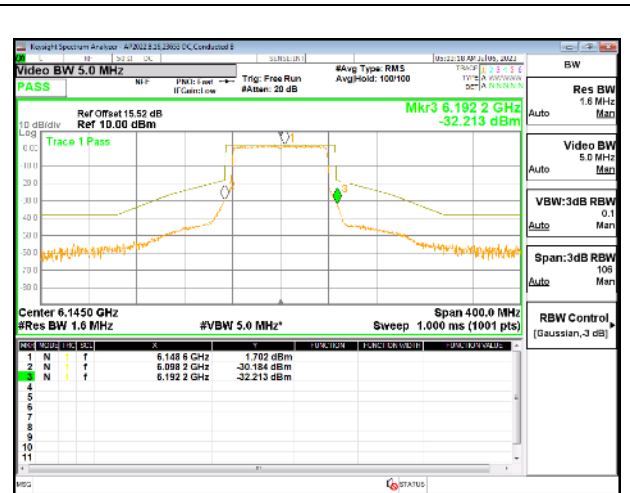

HIGH CHANNEL Antenna 8

HIGH CHANNEL Antenna 3

HIGH CHANNEL Antenna 10

9.5.5. 802.11ax HE80 MODE IN THE UNII-5 BAND

1TX Antenna 5 OFDMA MODE: 996-Tones, RU Index 67

LOW CHANNEL

MID CHANNEL

HIGH CHANNEL