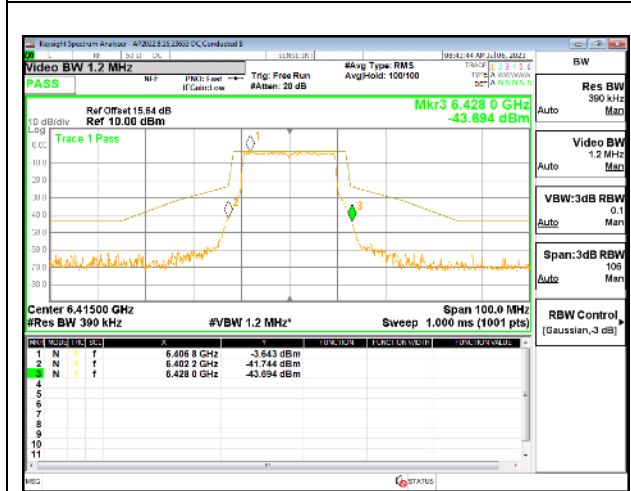

HIGH CHANNEL

Intentionally Left Blank