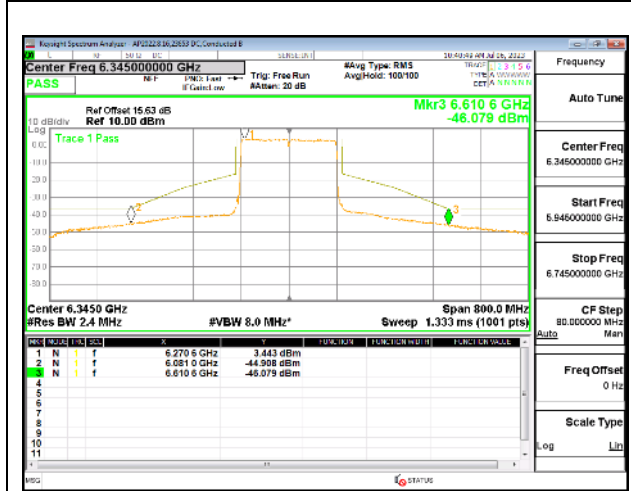

HIGH CHANNEL Antenna 8

HIGH CHANNEL Antenna 3

HIGH CHANNEL Antenna 10

9.5.8. 802.11be EHT160 MODE IN THE UNII-5 BAND

1TX Antenna 5 OFDMA MODE: 2x 996-Tones, Index S68

LOW CHANNEL

MID CHANNEL

HIGH CHANNEL