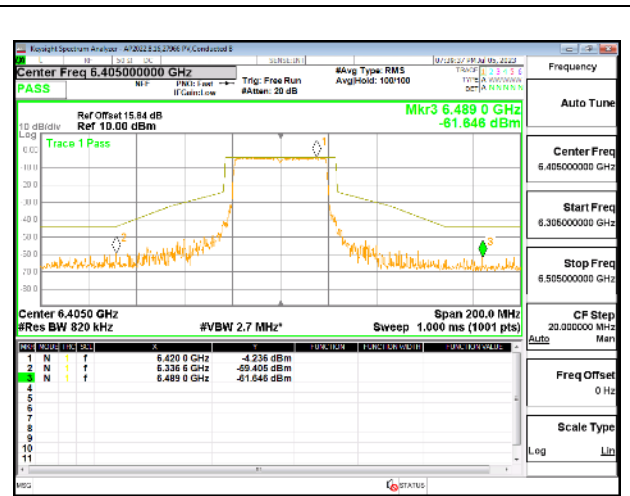

HIGH CHANNEL Antenna 8