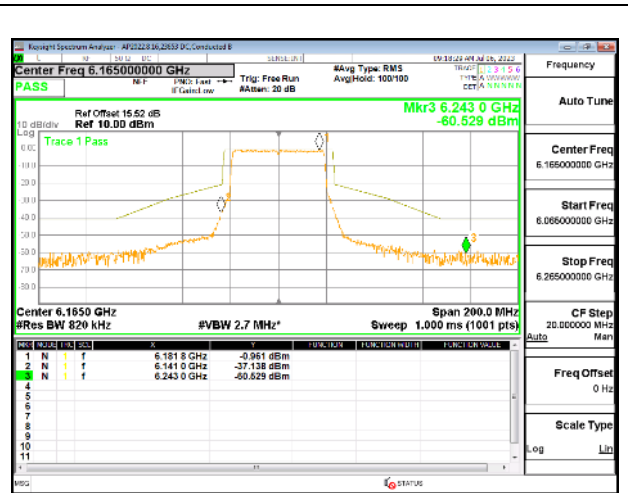

1TX Antenna 5 OFDMA MODE: 484-Tones, RU Index 65

LOW CHANNEL

MID CHANNEL

HIGH CHANNEL

Intentionally Left Blank

2TX Antenna 5 + Antenna 8 CDD OFDMA MODE: 484-Tones, RU Index 65

LOW CHANNEL

MID CHANNEL