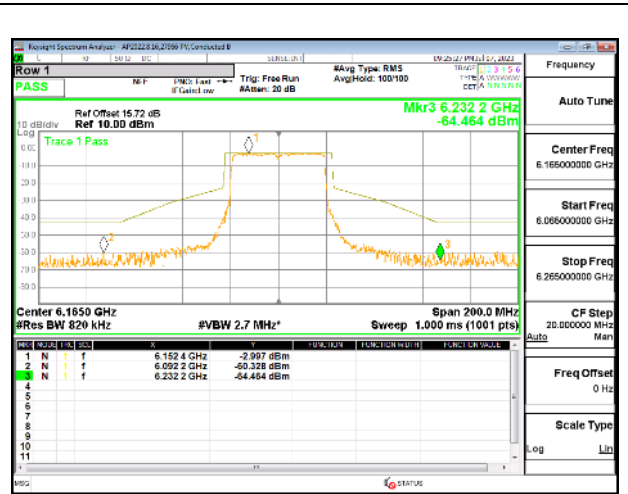

MID CHANNEL Antenna 8