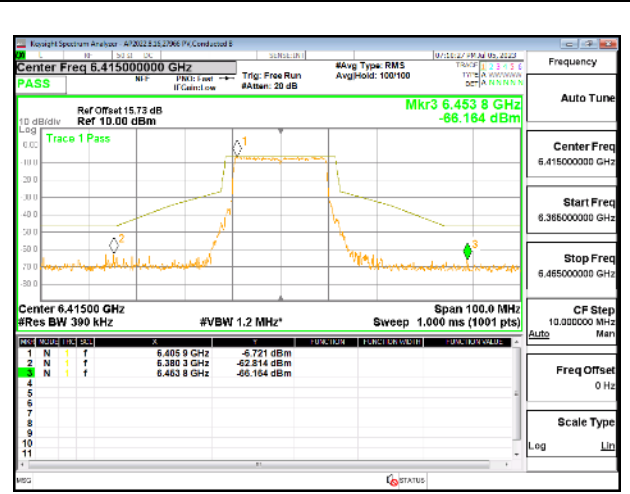

HIGH CHANNEL

HIGH CHANNEL Antenna 5

HIGH CHANNEL Antenna 8

HIGH CHANNEL Antenna 3

HIGH CHANNEL Antenna 10

9.5.2. 802.11be EHT20 MODE IN THE UNII-5 BAND

1TX Antenna 5 OFDMA MODE: 242-Tones, RU Index 61

LOW CHANNEL