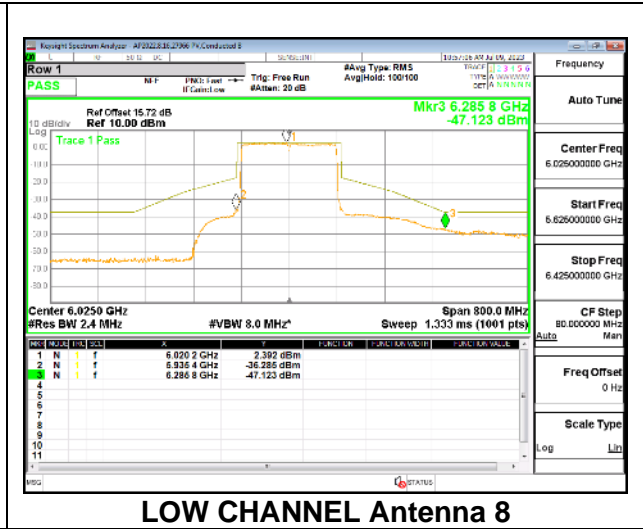

2TX Antenna 5 + Antenna 8 CDD OFDMA MODE: 2x 996-Tones, Index S68

LOW CHANNEL