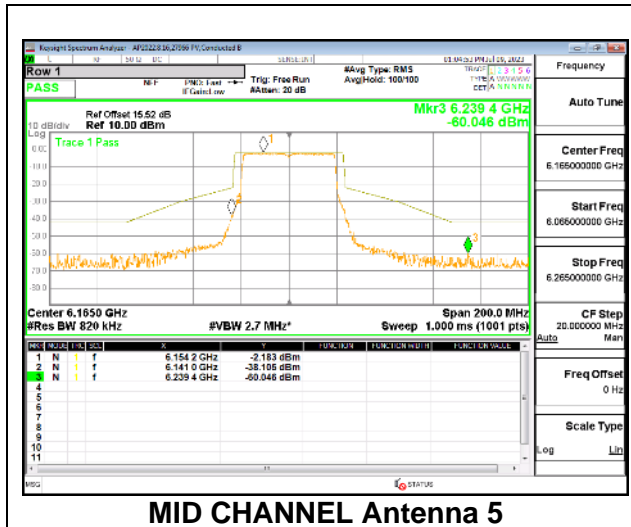

1TX Antenna 5 OFDMA MODE: 484-Tones, RU Index 65

LOW CHANNEL

MID CHANNEL

HIGH CHANNEL

Intentionally Left Blank

2TX Antenna 5 + Antenna 8 CDD OFDMA MODE: 484-Tones, RU Index 65

LOW CHANNEL

MID CHANNEL