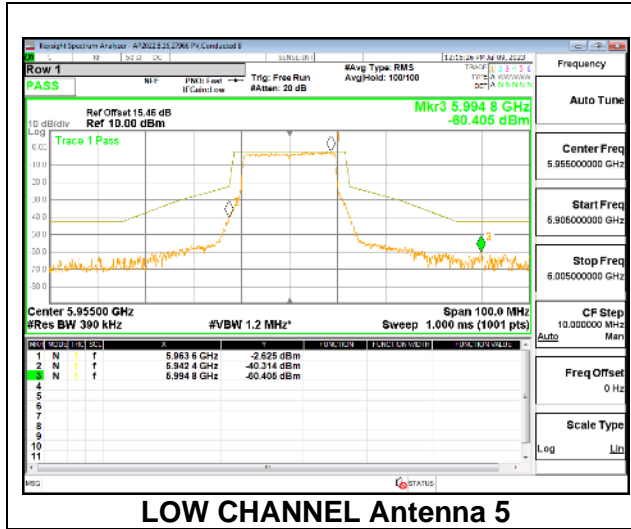

MID CHANNEL

HIGH CHANNEL

Intentionally Left Blank

2TX Antenna 5 + Antenna 8 CDD OFDMA MODE: 242-Tones, RU Index 61

LOW CHANNEL

MID CHANNEL

HIGH CHANNEL

4TX Antenna 5 + Antenna 8 + Antenna 3+ Antenna 10 CDD OFDMA MODE: 242-Tones, RU Index 61