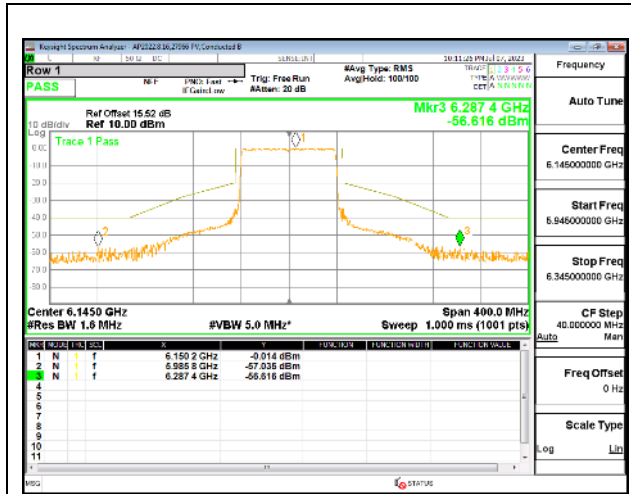

HIGH CHANNEL

4TX Antenna 5 + Antenna 8 + Antenna 3+ Antenna 10 CDD OFDMA MODE: 996-Tones, RU Index 67

LOW CHANNEL

LOW CHANNEL Antenna 5

LOW CHANNEL Antenna 8

LOW CHANNEL Antenna 3

LOW CHANNEL Antenna 10

MID CHANNEL