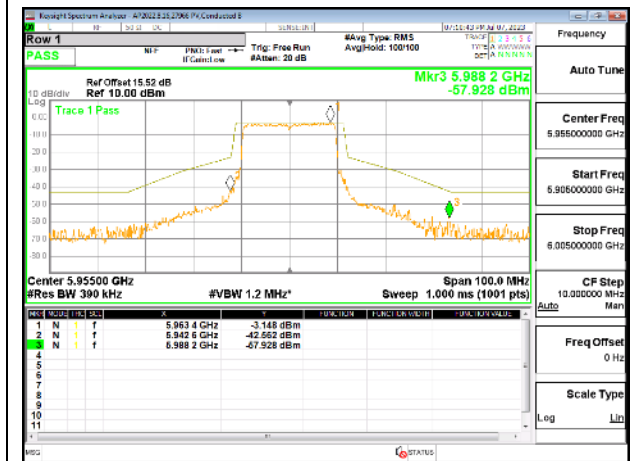

LOW CHANNEL Antenna 3