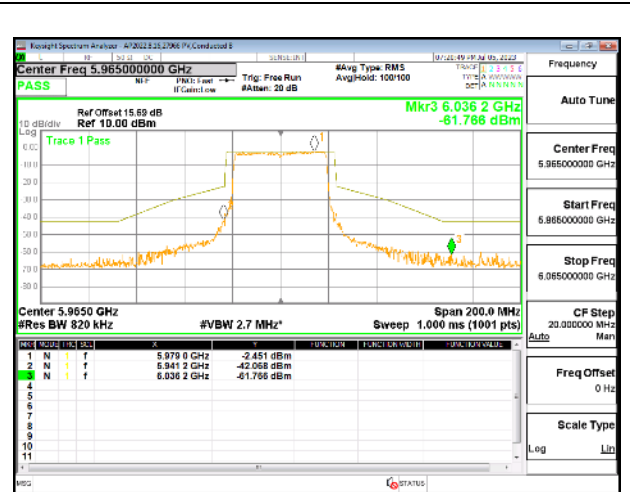

LOW CHANNEL Antenna 8