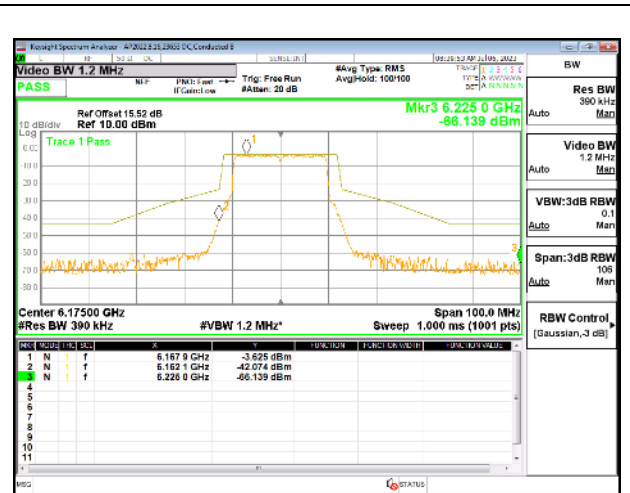

HIGH CHANNEL

HIGH CHANNEL Antenna 5

HIGH CHANNEL Antenna 8

HIGH CHANNEL Antenna 3

HIGH CHANNEL Antenna 10

9.5.2. 802.11be EHT20 MODE IN THE UNII-5 BAND

1TX Antenna 5 OFDMA MODE: 242-Tones, RU Index 61

LOW CHANNEL