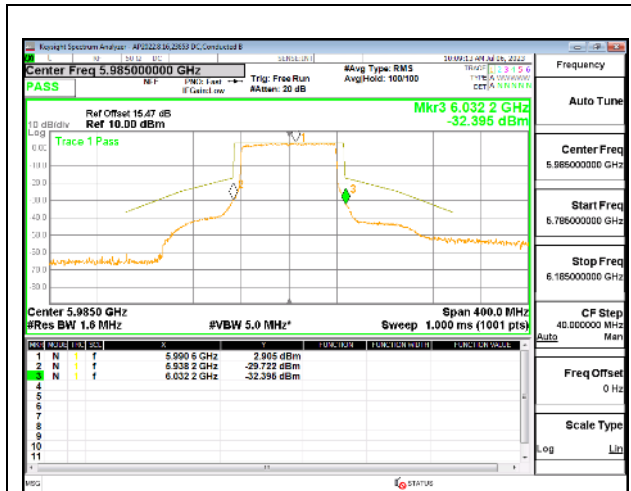

9.5.6. 802.11be EHT80 MODE IN THE UNII-5 BAND

1TX Antenna 5 OFDMA MODE: 996-Tones, RU Index 67

LOW CHANNEL