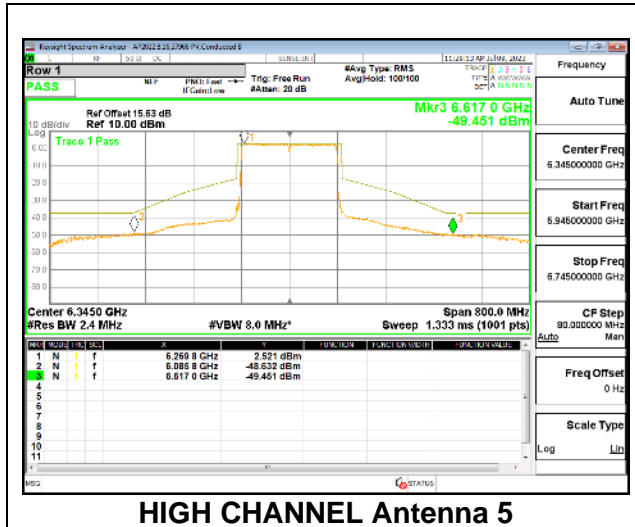

HIGH CHANNEL