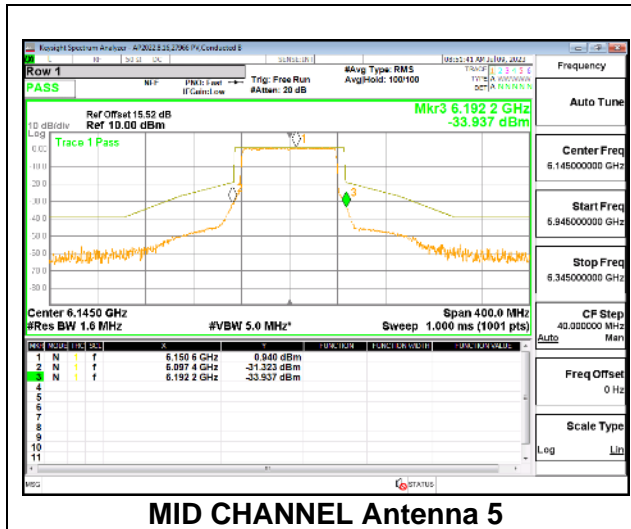

MID CHANNEL