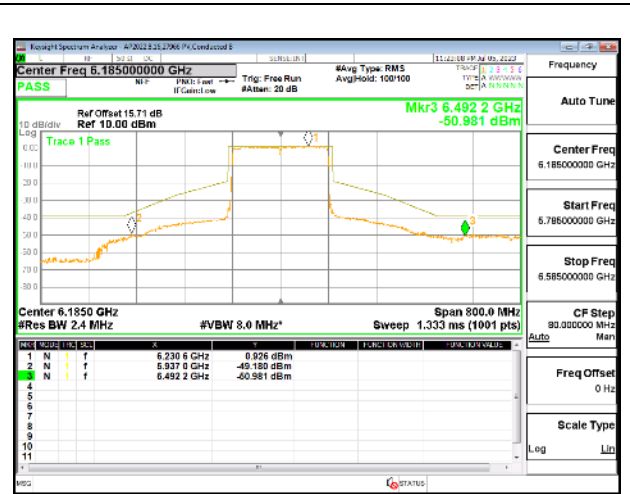

MID CHANNEL Antenna 8