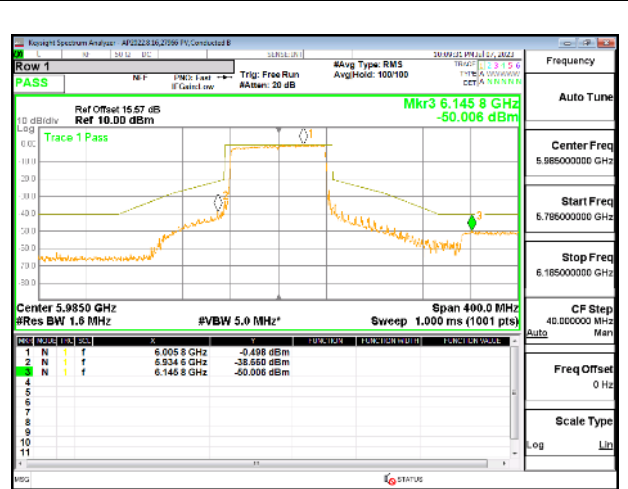

HIGH CHANNEL

4TX Antenna 5 + Antenna 8 + Antenna 3+ Antenna 10 CDD OFDMA MODE: 996-Tones, RU Index 67

LOW CHANNEL

LOW CHANNEL Antenna 5

LOW CHANNEL Antenna 8

LOW CHANNEL Antenna 3

LOW CHANNEL Antenna 10

MID CHANNEL