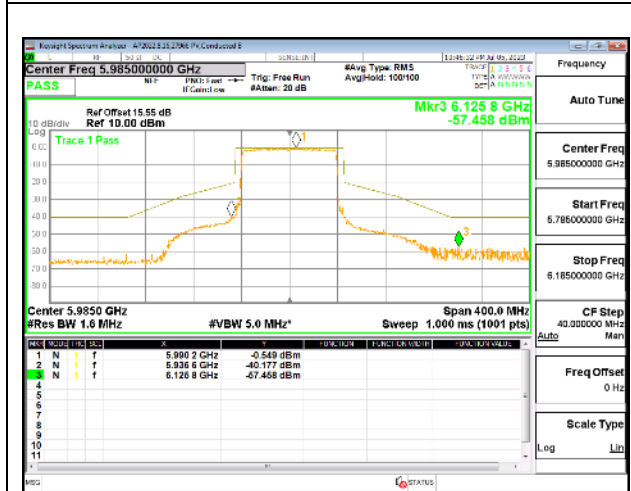

LOW CHANNEL Antenna 3