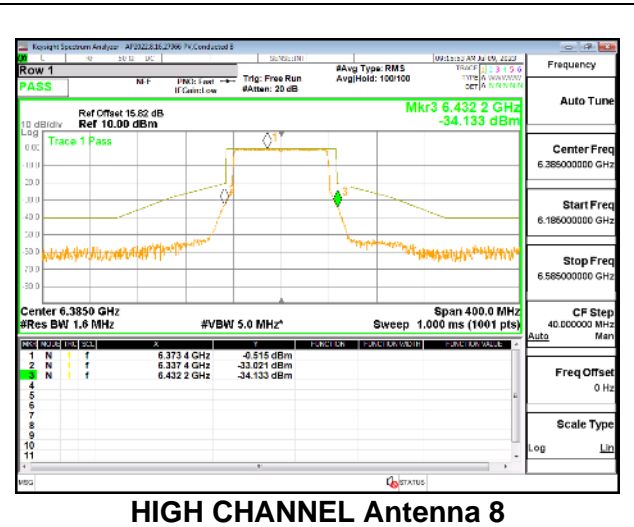

Intentionally Left Blank

2TX Antenna 5 + Antenna 8 CDD OFDMA MODE: 996-Tones, RU Index 67

LOW CHANNEL

MID CHANNEL

HIGH CHANNEL

4TX Antenna 5 + Antenna 8 + Antenna 3+ Antenna 10 CDD OFDMA MODE: 996-Tones, RU Index 67