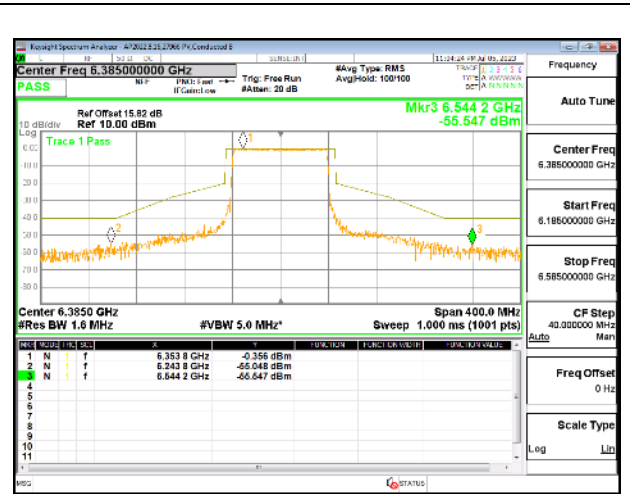

MID CHANNEL Antenna 3

MID CHANNEL Antenna 10

HIGH CHANNEL

HIGH CHANNEL Antenna 5

HIGH CHANNEL Antenna 8

HIGH CHANNEL Antenna 3

HIGH CHANNEL Antenna 10

9.5.6. 802.11be EHT80 MODE IN THE UNII-5 BAND