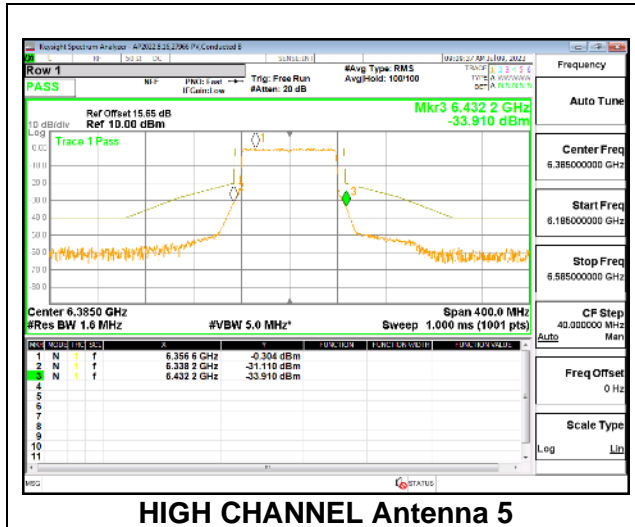

Intentionally Left Blank

2TX Antenna 5 + Antenna 8 CDD OFDMA MODE: 996-Tones, RU Index 67

LOW CHANNEL

MID CHANNEL

HIGH CHANNEL

4TX Antenna 5 + Antenna 8 + Antenna 3+ Antenna 10 CDD OFDMA MODE: 996-Tones, RU Index 67