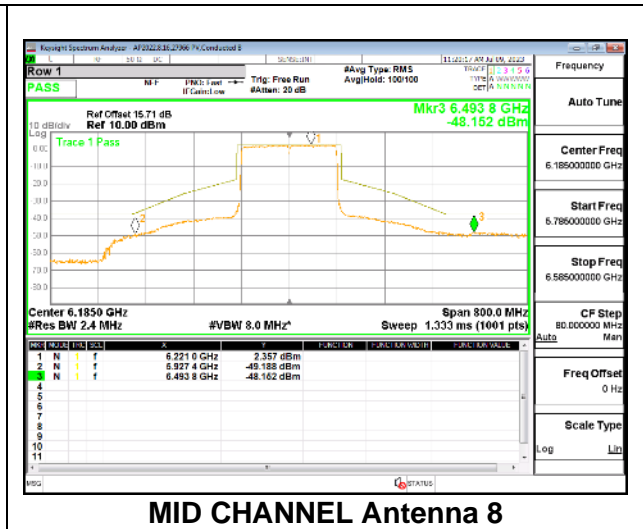

MID CHANNEL