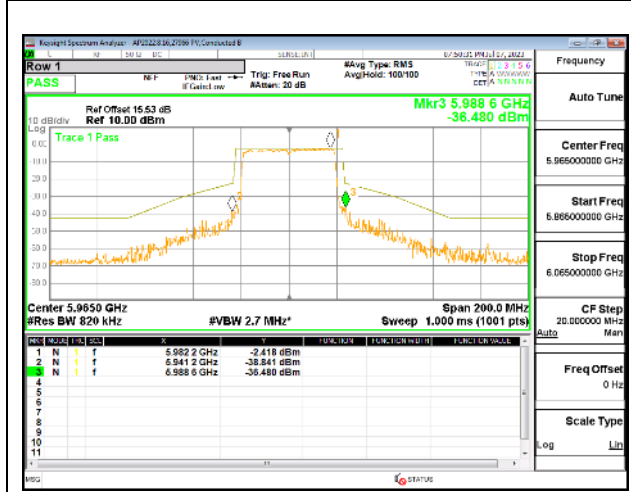

HIGH CHANNEL

HIGH CHANNEL Antenna 5

HIGH CHANNEL Antenna 8

4TX Antenna 5 + Antenna 8 + Antenna 3+ Antenna 10 CDD OFDMA MODE: 484-Tones, RU Index 65

LOW CHANNEL

LOW CHANNEL Antenna 5

LOW CHANNEL Antenna 8

LOW CHANNEL Antenna 3