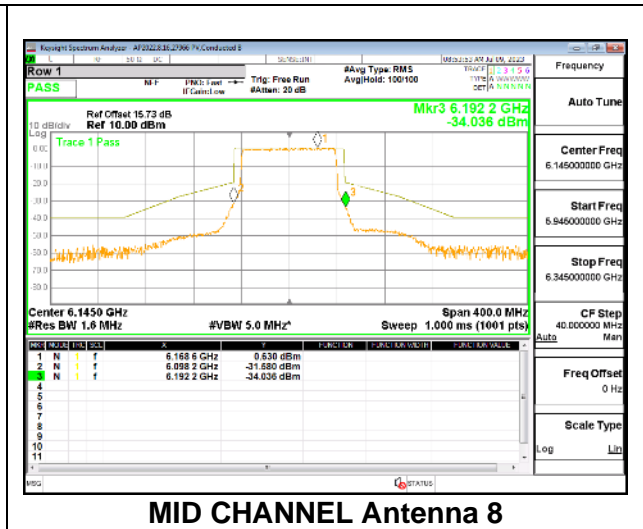

MID CHANNEL