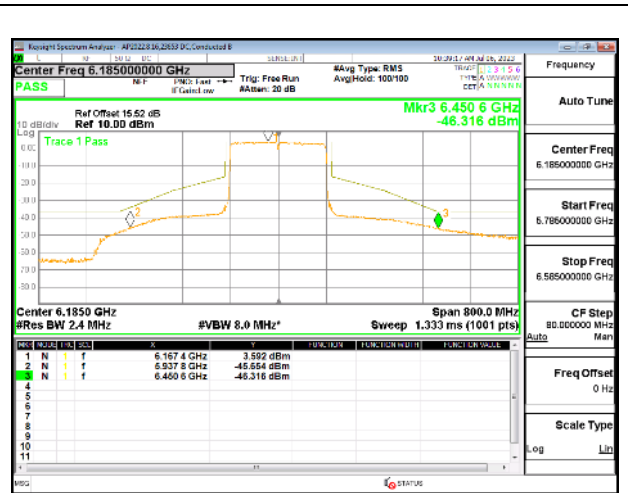

LOW CHANNEL Antenna 10

MID CHANNEL

MID CHANNEL Antenna 5

MID CHANNEL Antenna 8

MID CHANNEL Antenna 3

MID CHANNEL Antenna 10

HIGH CHANNEL

HIGH CHANNEL Antenna 5

HIGH CHANNEL Antenna 8

HIGH CHANNEL Antenna 3

HIGH CHANNEL Antenna 10

9.5.8. 802.11be EHT160 MODE IN THE UNII-5 BAND

1TX Antenna 5 OFDMA MODE: 2x 996-Tones, Index S68

LOW CHANNEL

MID CHANNEL

HIGH CHANNEL