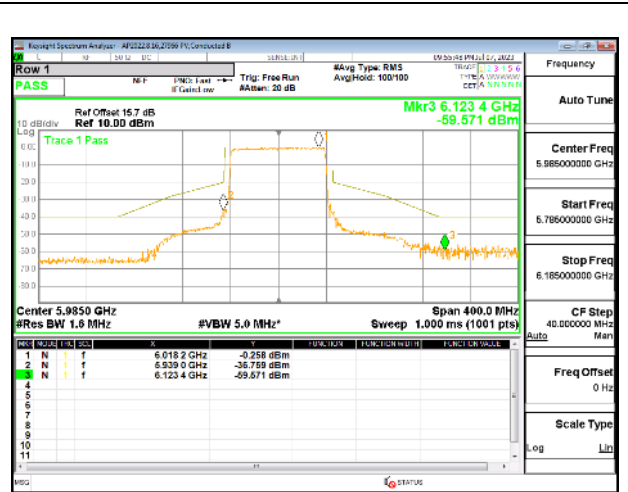

HIGH CHANNEL

4TX Antenna 5 + Antenna 8 + Antenna 3+ Antenna 10 CDD OFDMA MODE: 996-Tones, RU Index 67

LOW CHANNEL

LOW CHANNEL Antenna 5

LOW CHANNEL Antenna 8

LOW CHANNEL Antenna 3

LOW CHANNEL Antenna 10

MID CHANNEL