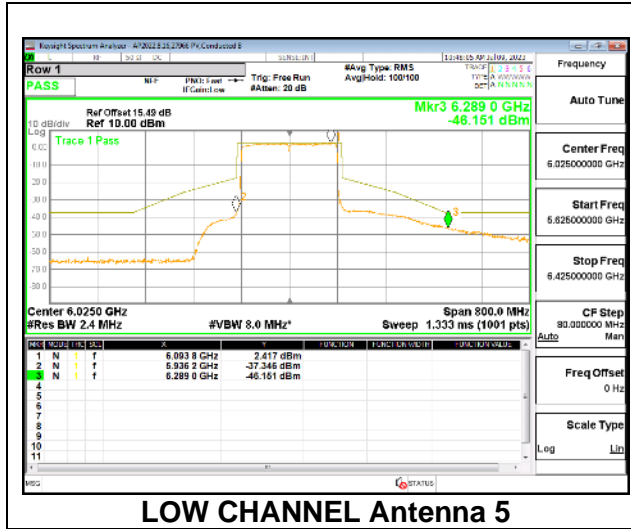

2TX Antenna 5 + Antenna 8 CDD OFDMA MODE: 2x 996-Tones, Index S68

LOW CHANNEL