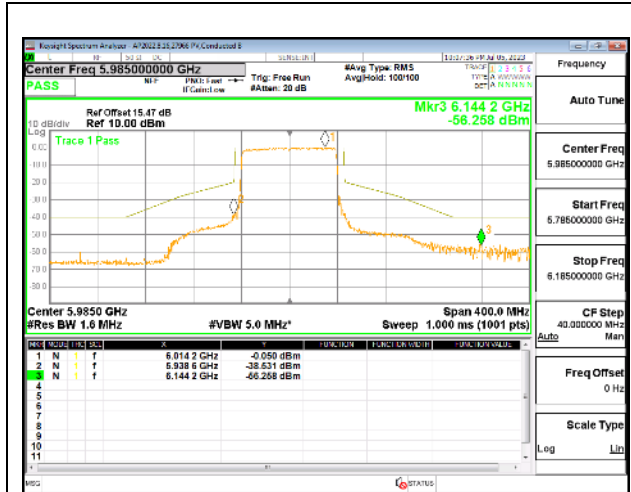

4TX Antenna 5 + Antenna 8 + Antenna 3+ Antenna 10 CDD OFDMA MODE: 996-Tones, RU Index 67

LOW CHANNEL

LOW CHANNEL Antenna 5