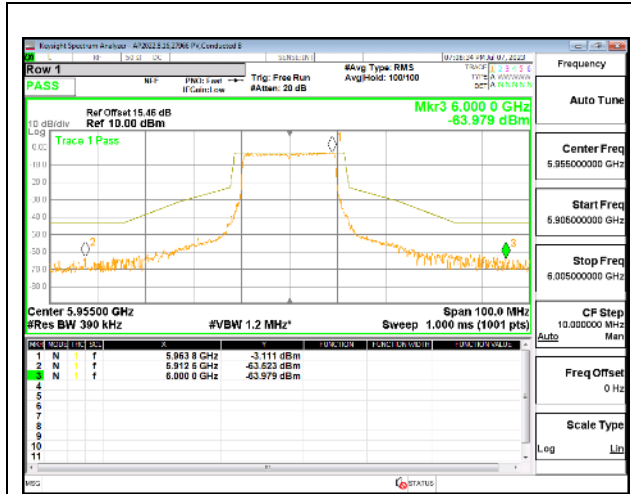

4TX Antenna 5 + Antenna 8 + Antenna 3+ Antenna 10 CDD OFDMA MODE: 242-Tones, RU Index 61

LOW CHANNEL

LOW CHANNEL Antenna 5