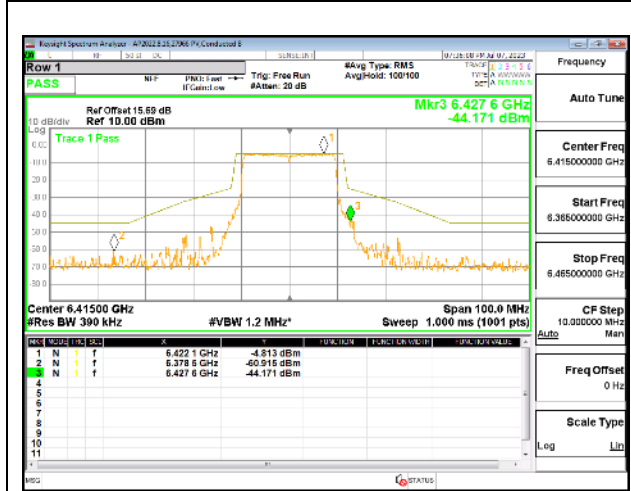

HIGH CHANNEL Antenna 3