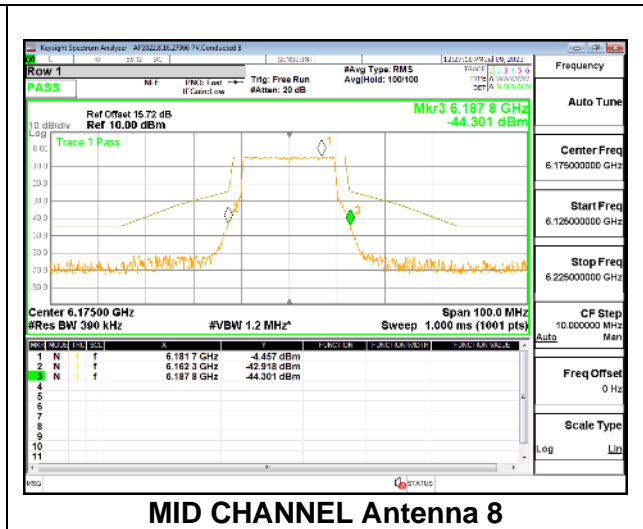

MID CHANNEL

HIGH CHANNEL

Intentionally Left Blank

2TX Antenna 5 + Antenna 8 CDD OFDMA MODE: 242-Tones, RU Index 61

LOW CHANNEL

MID CHANNEL

HIGH CHANNEL

4TX Antenna 5 + Antenna 8 + Antenna 3+ Antenna 10 CDD OFDMA MODE: 242-Tones, RU Index 61