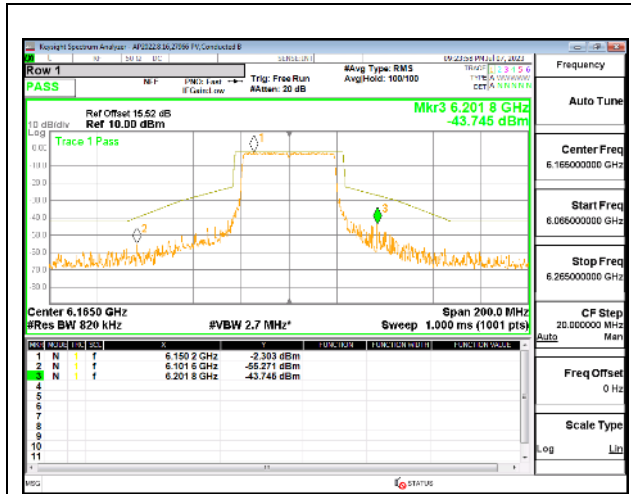

MID CHANNEL

MID CHANNEL Antenna 5