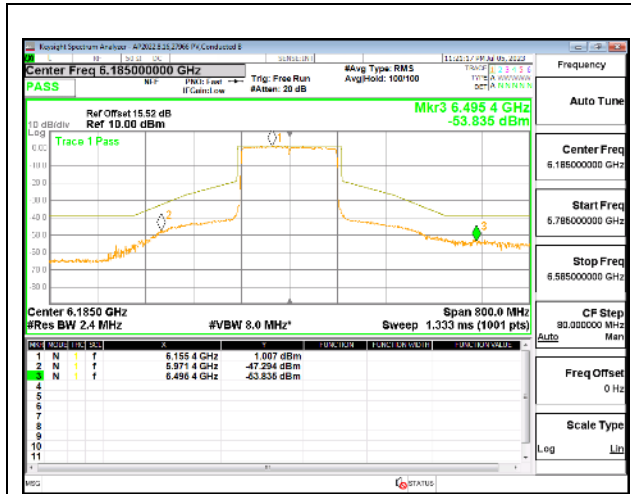

MID CHANNEL

MID CHANNEL Antenna 5