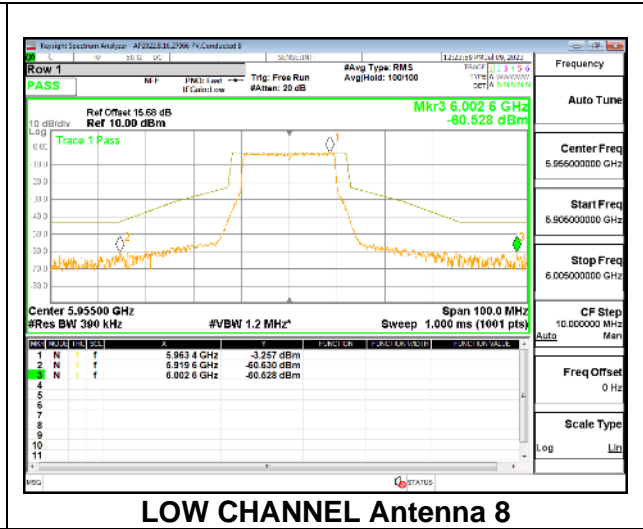

MID CHANNEL

HIGH CHANNEL

Intentionally Left Blank

2TX Antenna 5 + Antenna 8 CDD OFDMA MODE: 242-Tones, RU Index 61

LOW CHANNEL

MID CHANNEL

HIGH CHANNEL

4TX Antenna 5 + Antenna 8 + Antenna 3+ Antenna 10 CDD OFDMA MODE: 242-Tones, RU Index 61