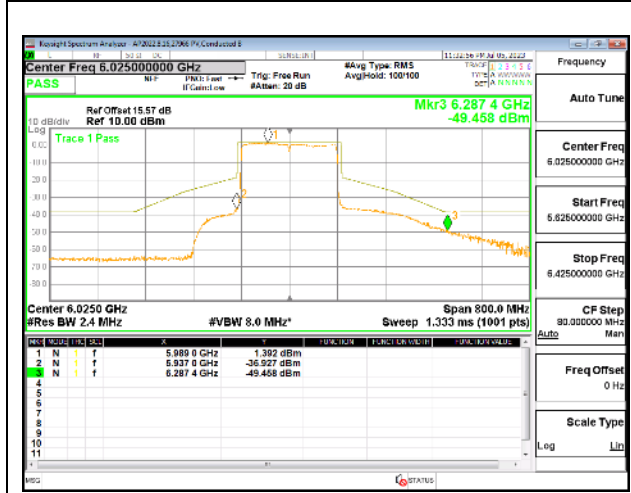

LOW CHANNEL

MID CHANNEL

HIGH CHANNEL

4TX Antenna 5 + Antenna 8 + Antenna 3+ Antenna 10 CDD OFDMA MODE: 2x 996-Tones, Index S68

LOW CHANNEL

LOW CHANNEL Antenna 5

LOW CHANNEL Antenna 8

LOW CHANNEL Antenna 3