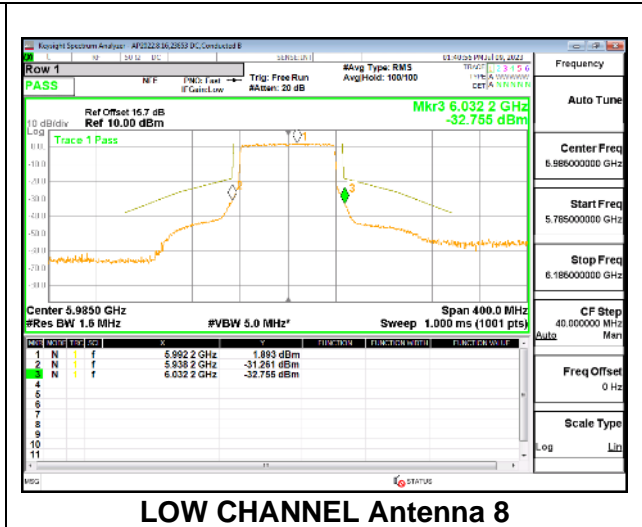

1TX Antenna 5 OFDMA MODE: 996-Tones, RU Index 67

LOW CHANNEL

MID CHANNEL

HIGH CHANNEL

Intentionally Left Blank

2TX Antenna 5 + Antenna 8 CDD OFDMA MODE: 996-Tones, RU Index 67

LOW CHANNEL

MID CHANNEL