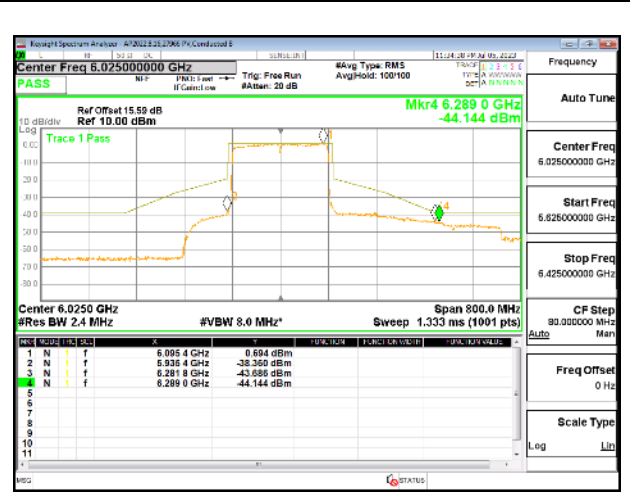

LOW CHANNEL

MID CHANNEL

HIGH CHANNEL

4TX Antenna 5 + Antenna 8 + Antenna 3+ Antenna 10 CDD OFDMA MODE: 2x 996-Tones, Index S68

LOW CHANNEL

LOW CHANNEL Antenna 5

LOW CHANNEL Antenna 8

LOW CHANNEL Antenna 3