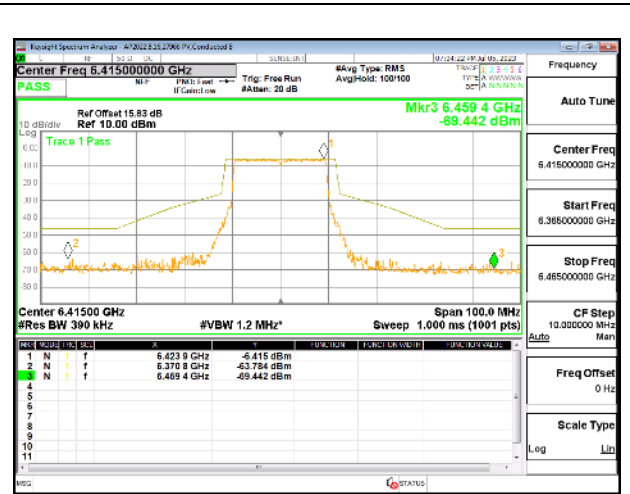

HIGH CHANNEL

HIGH CHANNEL Antenna 5

HIGH CHANNEL Antenna 8

HIGH CHANNEL Antenna 3

HIGH CHANNEL Antenna 10

9.5.2. 802.11be EHT20 MODE IN THE UNII-5 BAND

1TX Antenna 5 OFDMA MODE: 242-Tones, RU Index 61

LOW CHANNEL