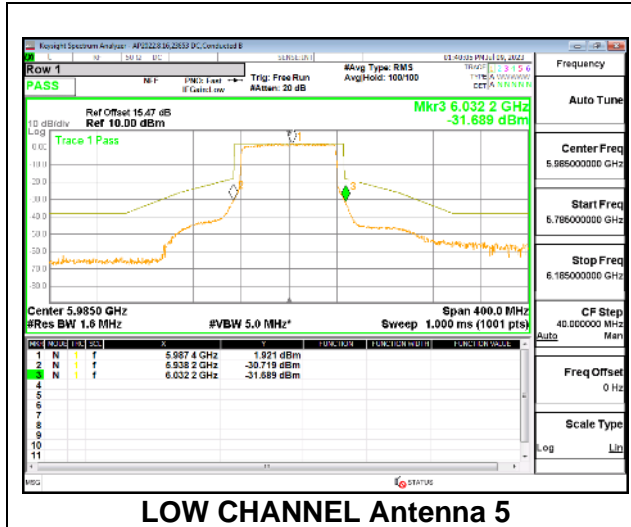

1TX Antenna 5 OFDMA MODE: 996-Tones, RU Index 67

LOW CHANNEL

MID CHANNEL

HIGH CHANNEL

Intentionally Left Blank

2TX Antenna 5 + Antenna 8 CDD OFDMA MODE: 996-Tones, RU Index 67

LOW CHANNEL

MID CHANNEL