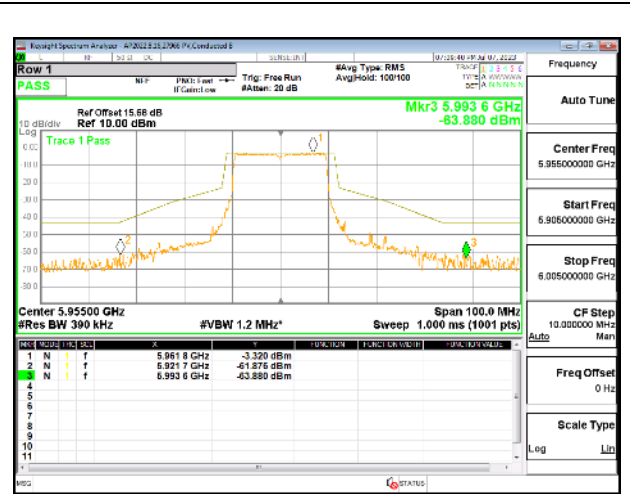

LOW CHANNEL Antenna 8