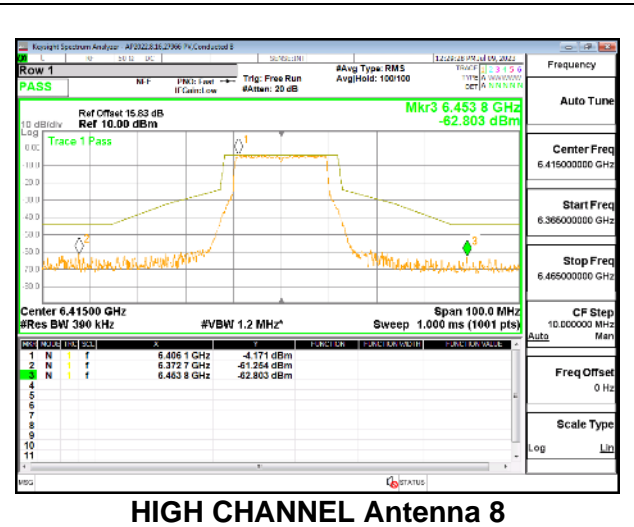

MID CHANNEL

HIGH CHANNEL

Intentionally Left Blank

2TX Antenna 5 + Antenna 8 CDD OFDMA MODE: 242-Tones, RU Index 61

LOW CHANNEL

MID CHANNEL

HIGH CHANNEL

4TX Antenna 5 + Antenna 8 + Antenna 3+ Antenna 10 CDD OFDMA MODE: 242-Tones, RU Index 61