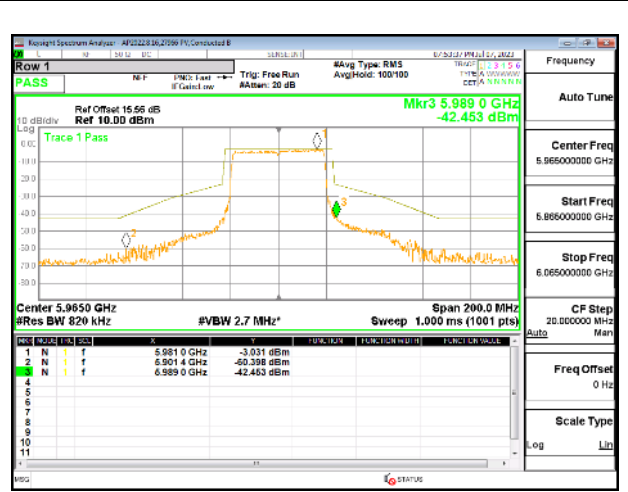

HIGH CHANNEL

HIGH CHANNEL Antenna 5

HIGH CHANNEL Antenna 8

4TX Antenna 5 + Antenna 8 + Antenna 3+ Antenna 10 CDD OFDMA MODE: 484-Tones, RU Index 65

LOW CHANNEL

LOW CHANNEL Antenna 5

LOW CHANNEL Antenna 8

LOW CHANNEL Antenna 3