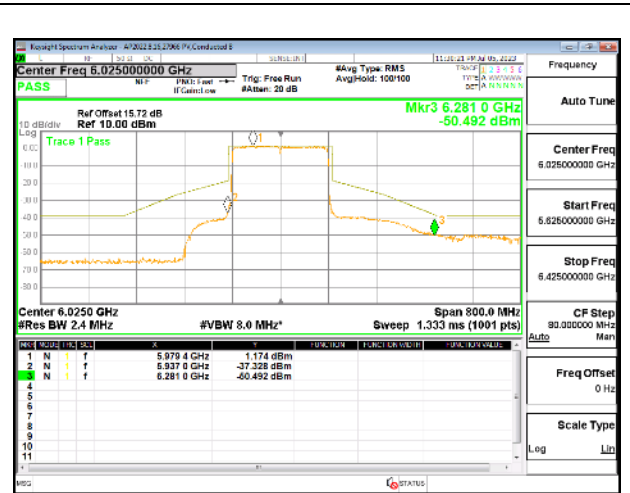

LOW CHANNEL

MID CHANNEL

HIGH CHANNEL

4TX Antenna 5 + Antenna 8 + Antenna 3+ Antenna 10 CDD OFDMA MODE: 2x 996-Tones, Index S68

LOW CHANNEL

LOW CHANNEL Antenna 5

LOW CHANNEL Antenna 8

LOW CHANNEL Antenna 3