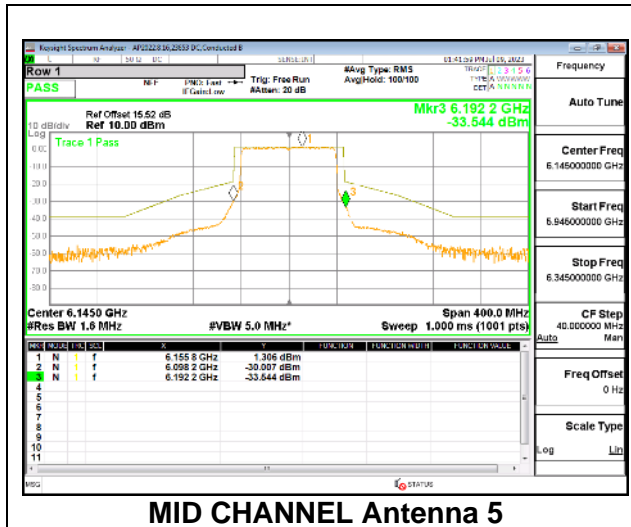

1TX Antenna 5 OFDMA MODE: 996-Tones, RU Index 67

LOW CHANNEL

MID CHANNEL

HIGH CHANNEL

Intentionally Left Blank

2TX Antenna 5 + Antenna 8 CDD OFDMA MODE: 996-Tones, RU Index 67

LOW CHANNEL

MID CHANNEL