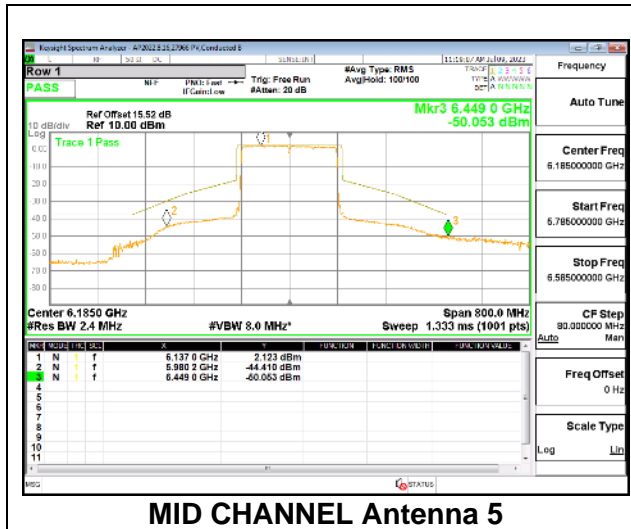

MID CHANNEL