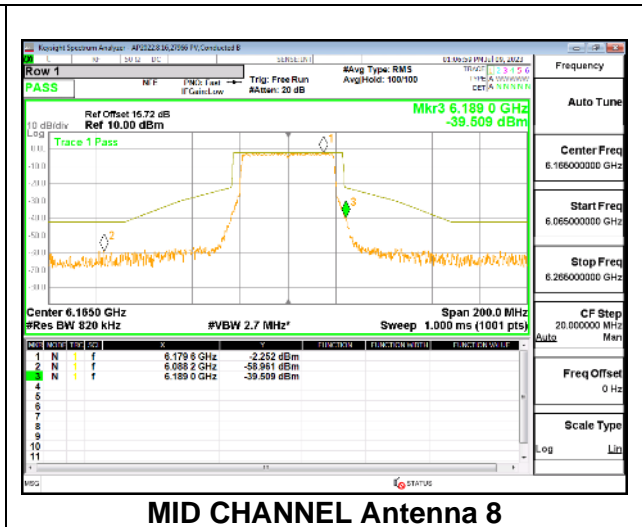

1TX Antenna 5 OFDMA MODE: 484-Tones, RU Index 65

LOW CHANNEL

MID CHANNEL

HIGH CHANNEL

Intentionally Left Blank

2TX Antenna 5 + Antenna 8 CDD OFDMA MODE: 484-Tones, RU Index 65

LOW CHANNEL

MID CHANNEL