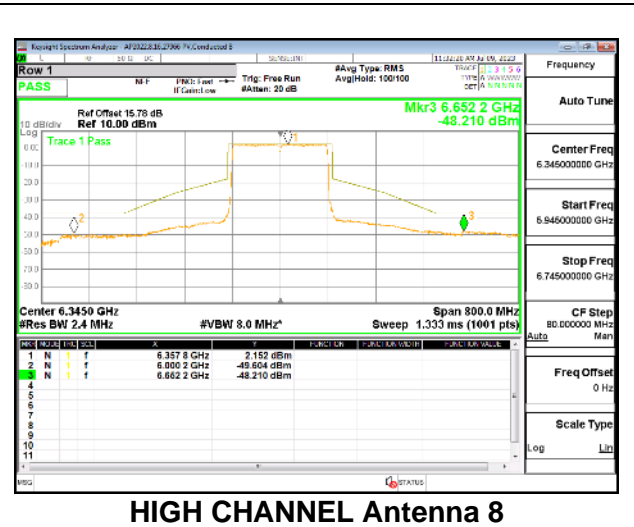

HIGH CHANNEL