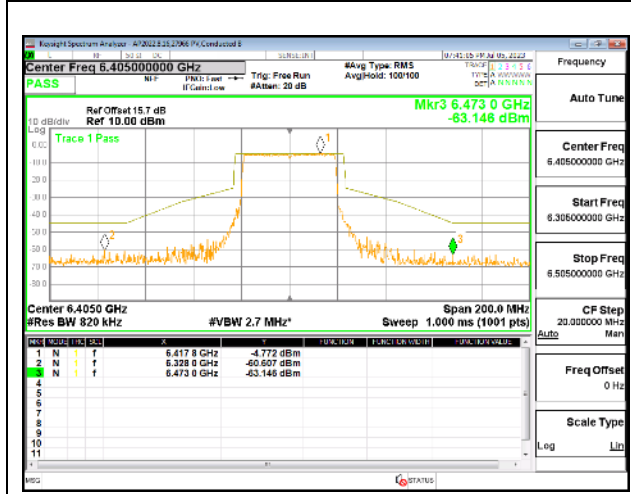

HIGH CHANNEL Antenna 3