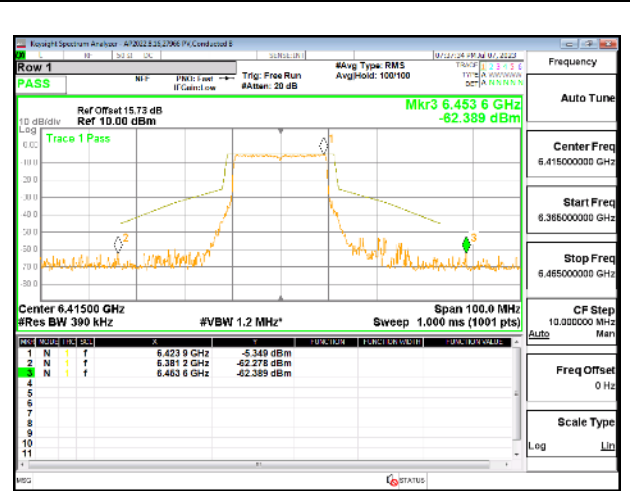

HIGH CHANNEL Antenna 10