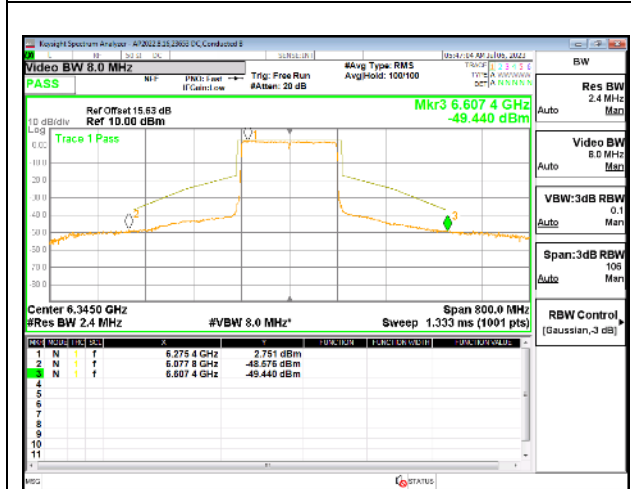

HIGH CHANNEL Antenna 10

9.5.7. 802.11ax HE160 MODE IN THE UNII-5 BAND

1TX Antenna 5 OFDMA MODE: 2x 996-Tones, Index S68

LOW CHANNEL

MID CHANNEL

HIGH CHANNEL

Intentionally Left Blank

2TX Antenna 5 + Antenna 8 CDD OFDMA MODE: 2x 996-Tones, Index S68

LOW CHANNEL

MID CHANNEL

HIGH CHANNEL

4TX Antenna 5 + Antenna 8 + Antenna 3+ Antenna 10 CDD OFDMA MODE: 2x 996-Tones, Index S68

LOW CHANNEL

LOW CHANNEL Antenna 5

LOW CHANNEL Antenna 8

LOW CHANNEL Antenna 3