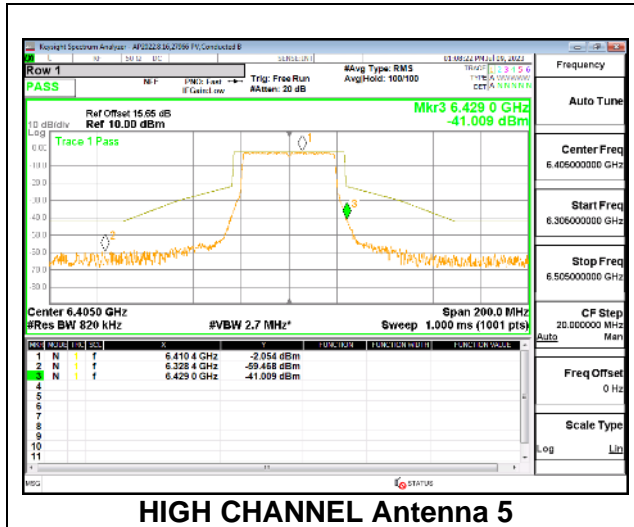

HIGH CHANNEL

HIGH CHANNEL Antenna 5