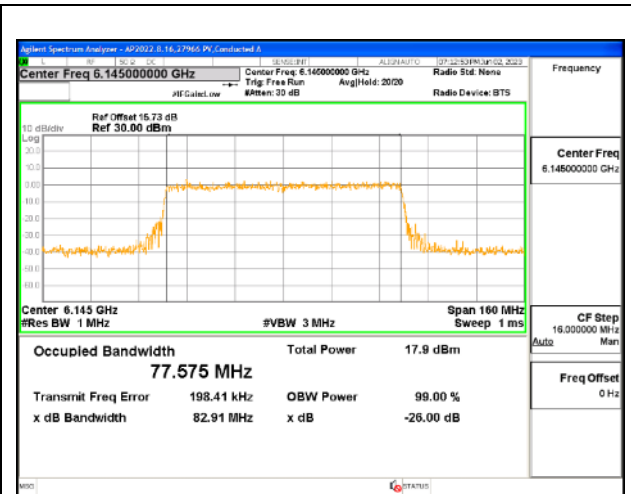

MID CHANNEL Antenna 8