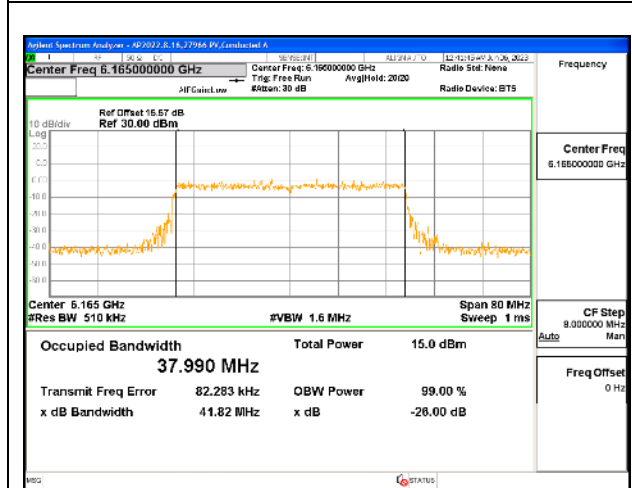

MID CHANNEL Antenna 3