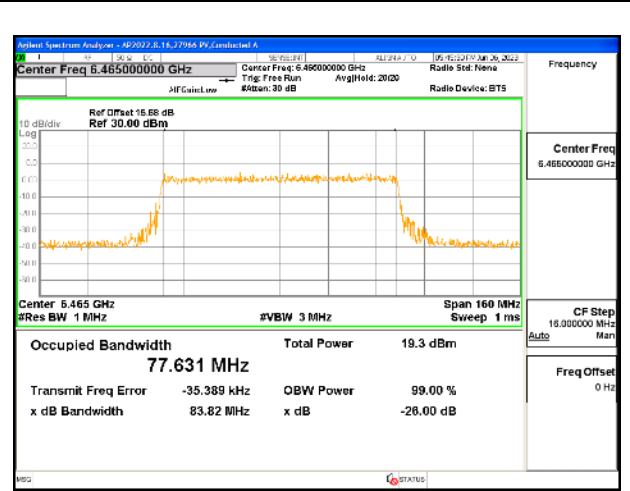

MID CHANNEL Antenna 10