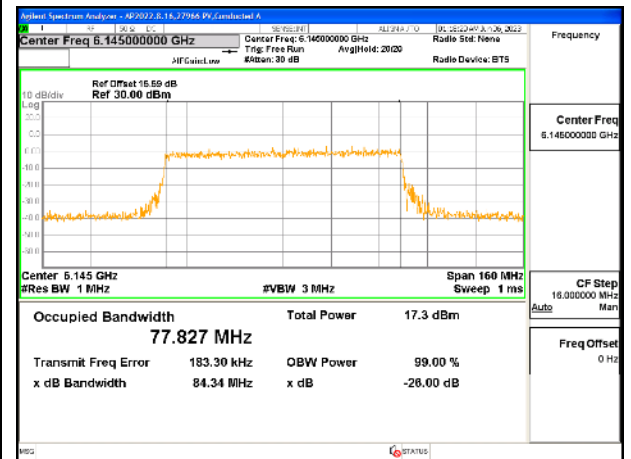

MID CHANNEL

MID CHANNEL Antenna 5

MID CHANNEL Antenna 8

MID CHANNEL Antenna 3

MID CHANNEL Antenna 10

9.3.7. 802.11ax HE160 MODE IN THE UNII-5 BAND

1TX Antenna 5 OFDMA MODE: 2x 996-Tones, Index S68

Channel	Frequency (MHz)	99% Bandwidth (MHz)
Low	6025	157.00
Mid	6185	156.94
High	6345	157.21