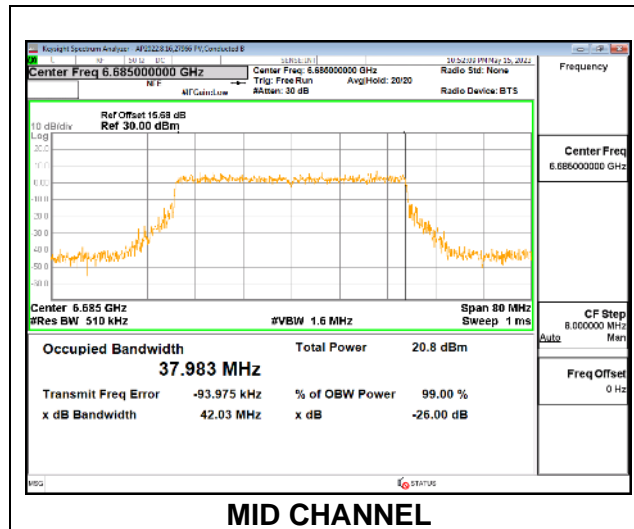

2TX Antenna 5 + Antenna 8 CDD OFDMA MODE: 484-Tones, RU Index 65

Channel	Frequency (MHz)	99% Bandwidth Chain 0 (MHz)	99% Bandwidth Chain 1 (MHz)
Low	6565	37.981	37.974
Mid	6685	38.049	38.059
High	6845	38.038	38.048