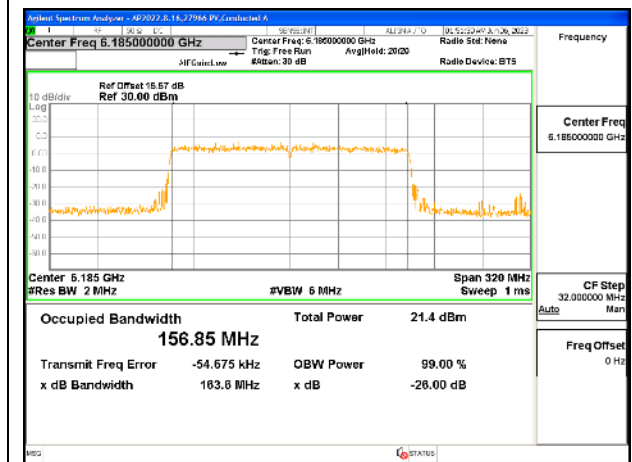

MID CHANNEL Antenna 3