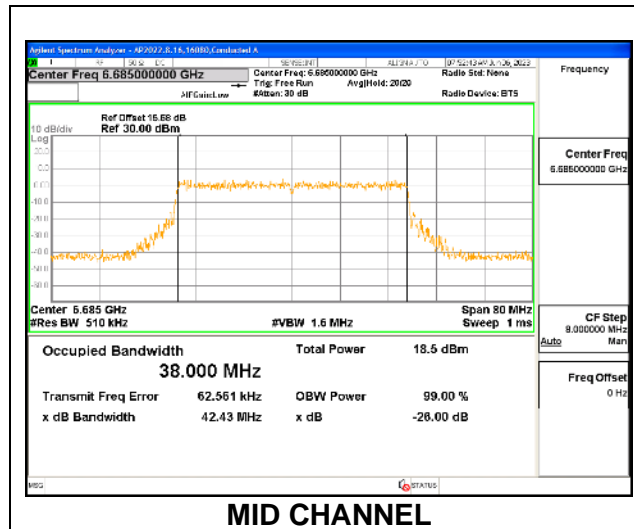

2TX Antenna 5 + Antenna 8 CDD OFDMA MODE: 484-Tones, RU Index 65

Channel	Frequency (MHz)	99% Bandwidth Chain 0 (MHz)	99% Bandwidth Chain 1 (MHz)
Low	6565	38.122	37.950
Mid	6685	37.969	37.972
High	6845	38.034	38.051