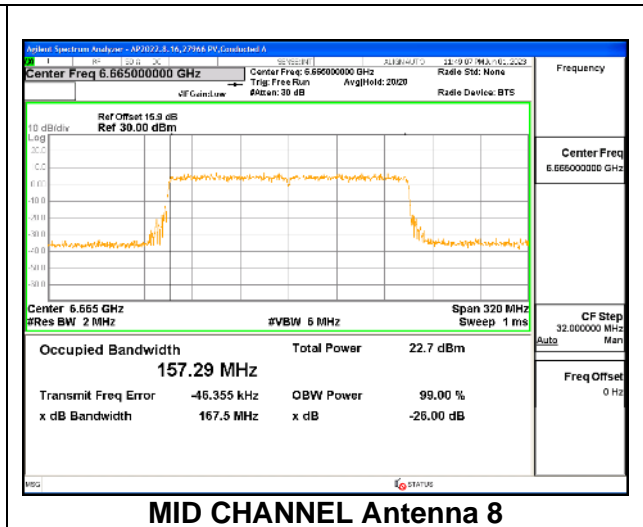

2TX Antenna 5 + Antenna 8 CDD OFDMA MODE: 2x 996-Tones, Index S68

Channel	Frequency (MHz)	99% Bandwidth Chain 0 (MHz)	99% Bandwidth Chain 1 (MHz)
Mid	6665	157.20	157.29
Straddle	6825	156.93	157.24

MID CHANNEL