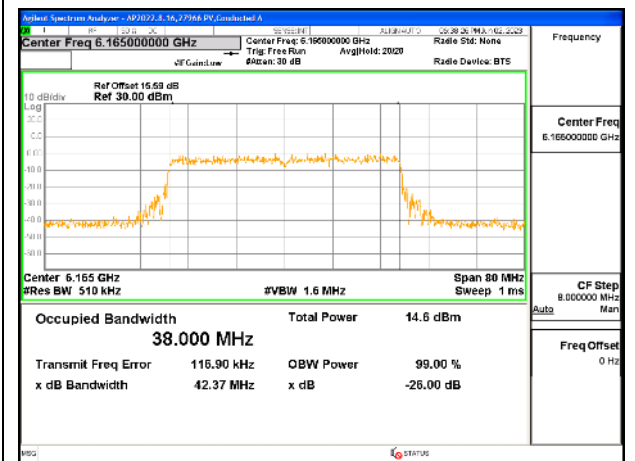

MID CHANNEL Antenna 10