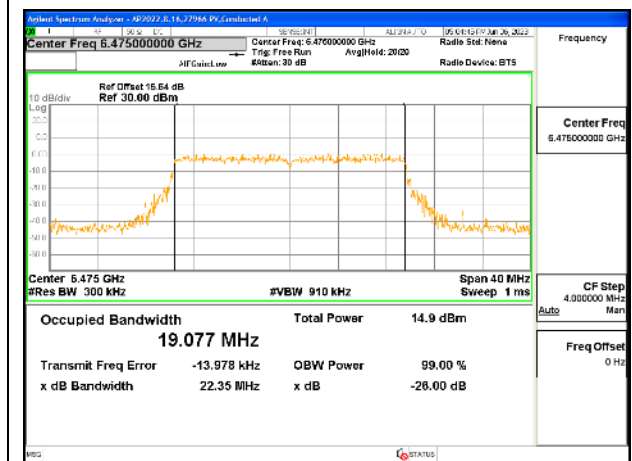

MID CHANNEL Antenna 3