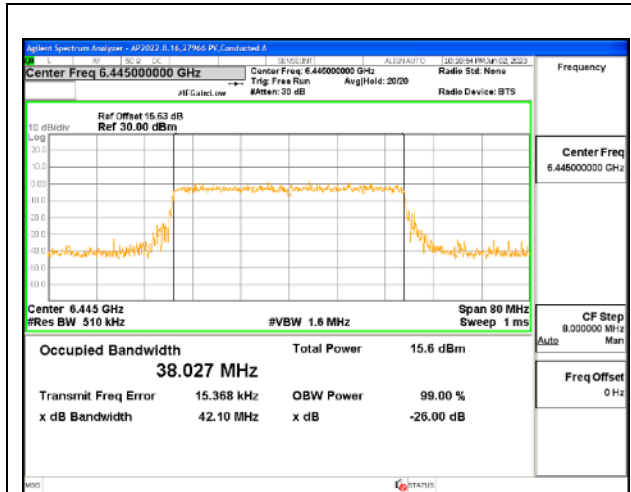

4TX Antenna 5 + Antenna 8 + Antenna 3+ Antenna 10 CDD OFDMA MODE: 484-Tones, RU Index 65

Channel	Frequency (MHz)	99% Bandwidth Chain 0 (MHz)	99% Bandwidth Chain 1 (MHz)	99% Bandwidth Chain 2 (MHz)	99% Bandwidth Chain 3 (MHz)
Low	6445	38.027	37.851	38.043	37.967
Straddle	6525	37.950	37.915	38.032	37.995

LOW CHANNEL

LOW CHANNEL Antenna 5