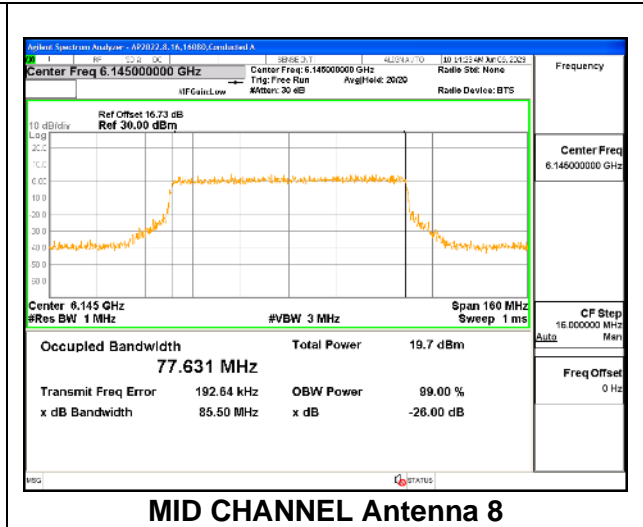

2TX Antenna 5 + Antenna 8 CDD OFDMA MODE: 996-Tones, RU Index 67

Channel	Frequency (MHz)	99% Bandwidth Chain 0 (MHz)	99% Bandwidth Chain 1 (MHz)
Low	5985	77.530	77.757
Mid	6145	77.601	77.631
High	6385	77.791	77.742

MID CHANNEL