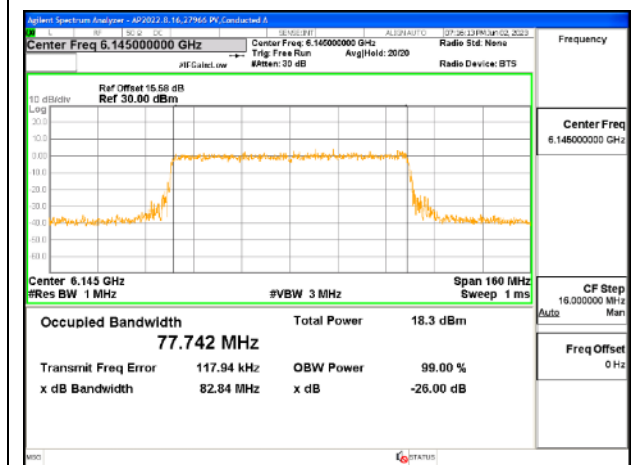

MID CHANNEL Antenna 3