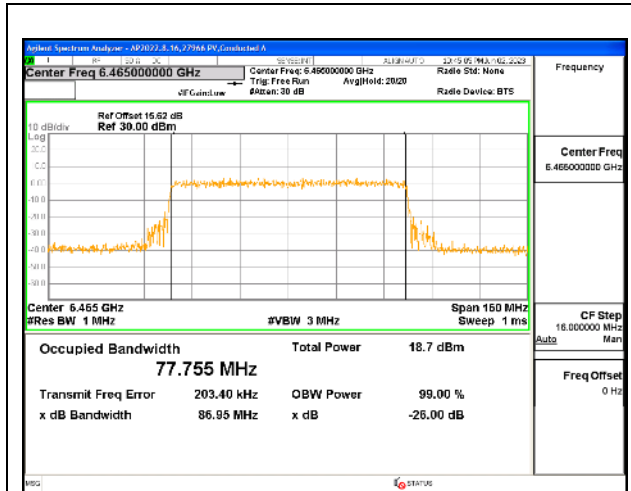

4TX Antenna 5 + Antenna 8 + Antenna 3+ Antenna 10 CDD OFDMA MODE: 996-Tones, RU Index 67

Channel	Frequency (MHz)	99% Bandwidth Chain 0 (MHz)	99% Bandwidth Chain 1 (MHz)	99% Bandwidth Chain 2 (MHz)	99% Bandwidth Chain 3 (MHz)
Mid	6465	77.755	77.629	77.785	77.625

MID CHANNEL

MID CHANNEL Antenna 5