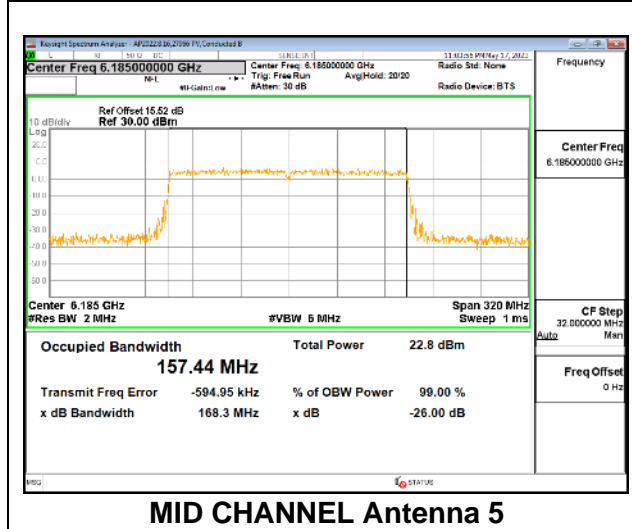

2TX Antenna 5 + Antenna 8 CDD OFDMA MODE: 2x 996-Tones, Index S68

Channel	Frequency (MHz)	99% Bandwidth Chain 0 (MHz)	99% Bandwidth Chain 1 (MHz)
Low	6025	156.65	157.15
Mid	6185	157.44	157.02
High	6345	157.31	157.32

MID CHANNEL