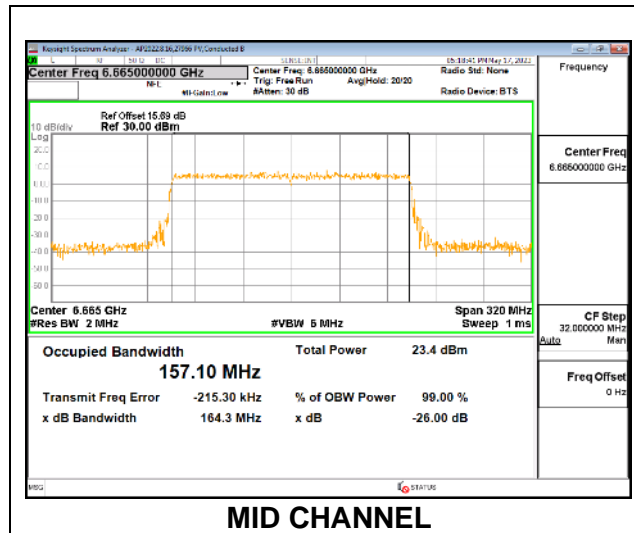

MID CHANNEL

MID CHANNEL Antenna 5

MID CHANNEL Antenna 8

MID CHANNEL Antenna 3

MID CHANNEL Antenna 10

9.3.25. 802.11ax HE160 MODE IN THE UNII-7 BAND

1TX Antenna 5 OFDMA MODE: 2x 996-Tones, Index S68

Channel	Frequency (MHz)	99% Bandwidth (MHz)
Mid	6665	157.10
Straddle	6825	157.00