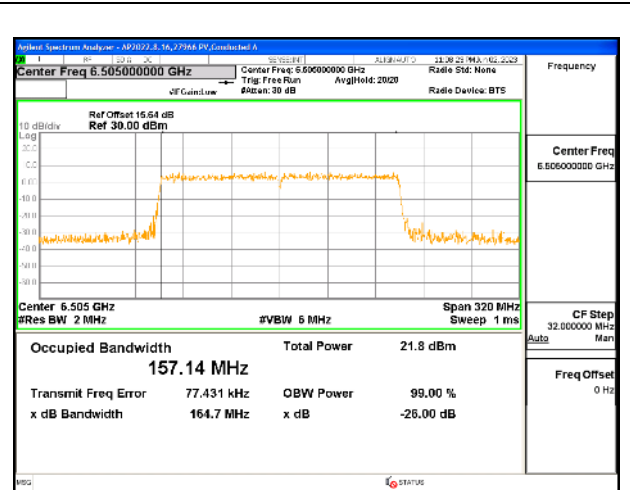

STRADDLE CHANNEL Antenna 10