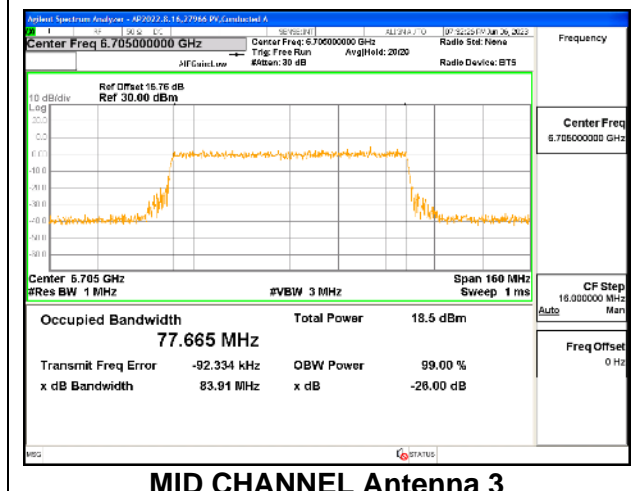

MID CHANNEL Antenna 3