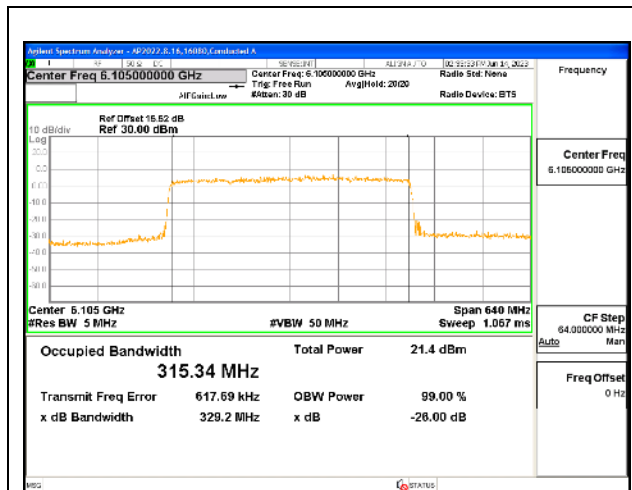

4TX Antenna 5 + Antenna 8 + Antenna 3+ Antenna 10 CDD OFDMA MODE: 4x 996-Tones, Index S69

Channel	Frequency (MHz)	99% Bandwidth Chain 0 (MHz)	99% Bandwidth Chain 1 (MHz)	99% Bandwidth Chain 2 (MHz)	99% Bandwidth Chain 3 (MHz)
Low	6105	315.34	316.66	316.32	315.46
High	6265	316.33	316.47	316.72	316.33

LOW CHANNEL

LOW CHANNEL Antenna 5