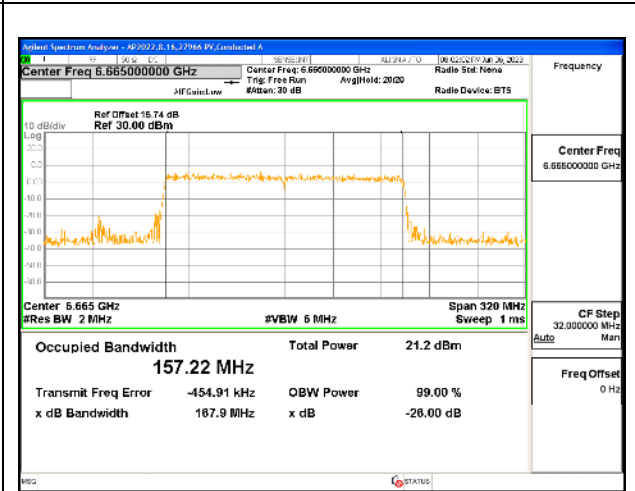

MID CHANNEL

MID CHANNEL Antenna 5

MID CHANNEL Antenna 8

MID CHANNEL Antenna 3

MID CHANNEL Antenna 10

9.3.27. 802.11be EHT320 MODE IN THE UNII-7 BAND

1TX Antenna 5 OFDMA MODE: 4x 996-Tones, Index S69

Channel	Frequency (MHz)	99% Bandwidth (MHz)
L Straddle	6585	316.76
H Straddle	6745	316.97