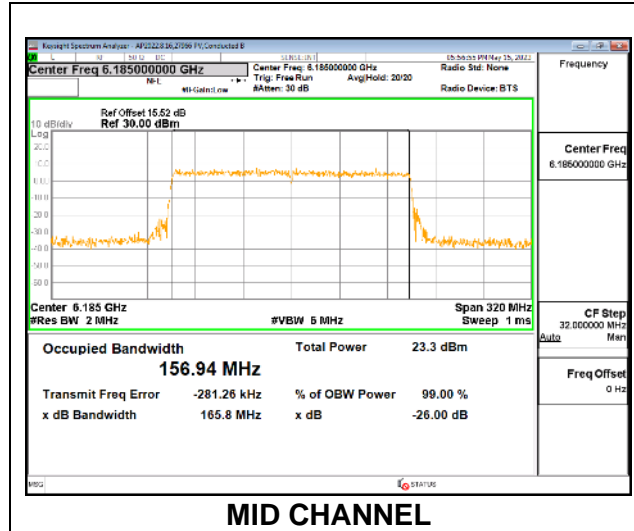

MID CHANNEL

MID CHANNEL Antenna 5

MID CHANNEL Antenna 8

MID CHANNEL Antenna 3

MID CHANNEL Antenna 10

9.3.7. 802.11ax HE160 MODE IN THE UNII-5 BAND

1TX Antenna 5 OFDMA MODE: 2x 996-Tones, Index S68

Channel	Frequency (MHz)	99% Bandwidth (MHz)
Low	6025	157.00
Mid	6185	156.94
High	6345	157.21