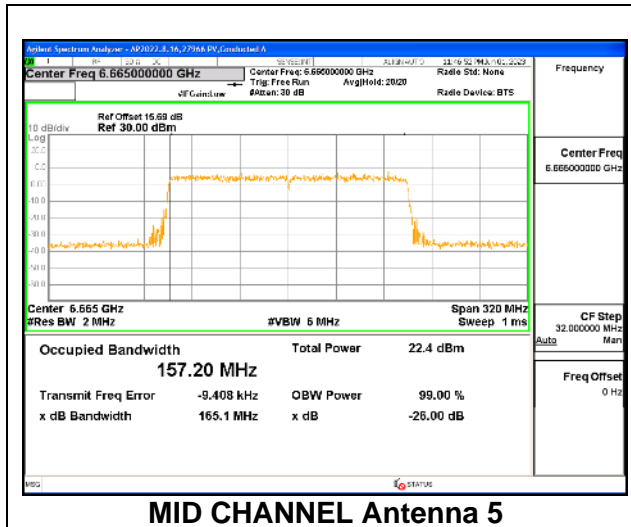

2TX Antenna 5 + Antenna 8 CDD OFDMA MODE: 2x 996-Tones, Index S68

Channel	Frequency (MHz)	99% Bandwidth Chain 0 (MHz)	99% Bandwidth Chain 1 (MHz)
Mid	6665	157.20	157.29
Straddle	6825	156.93	157.24

MID CHANNEL