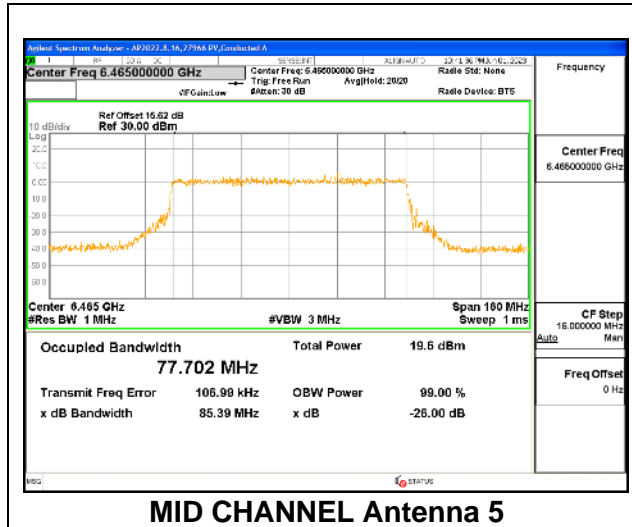

2TX Antenna 5 + Antenna 8 CDD OFDMA MODE: 996-Tones, RU Index 67

Channel	Frequency (MHz)	99% Bandwidth Chain 0 (MHz)	99% Bandwidth Chain 1 (MHz)
Mid	6465	77.702	77.833

MID CHANNEL