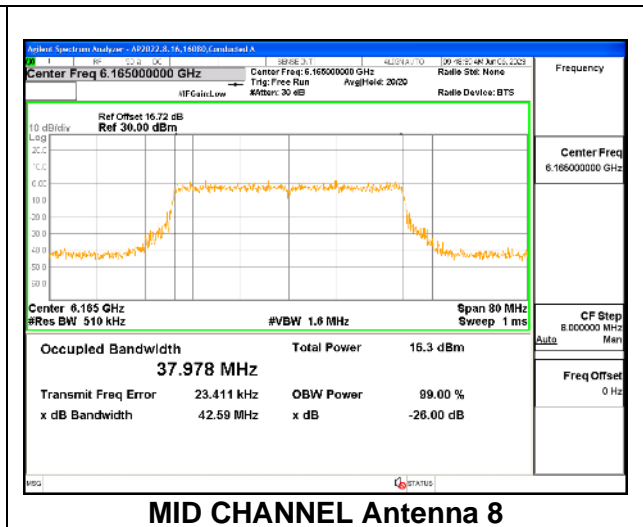

2TX Antenna 5 + Antenna 8 CDD OFDMA MODE: 484-Tones, RU Index 65

Channel	Frequency (MHz)	99% Bandwidth Chain 0 (MHz)	99% Bandwidth Chain 1 (MHz)
Low	5965	37.887	38.057
Mid	6165	37.979	37.978
High	6405	37.959	38.033

MID CHANNEL