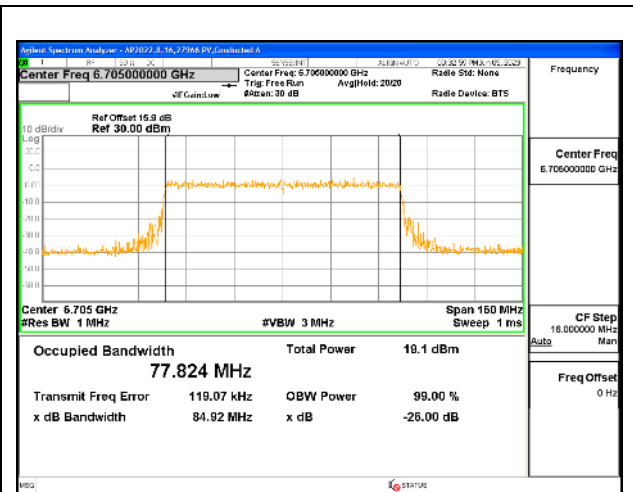

MID CHANNEL Antenna 8