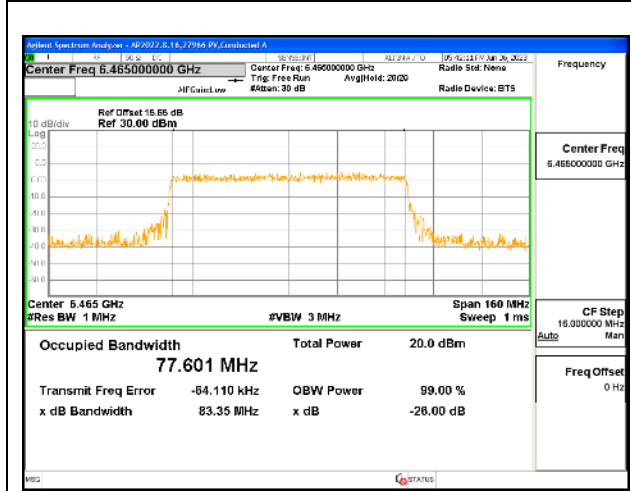

MID CHANNEL Antenna 3