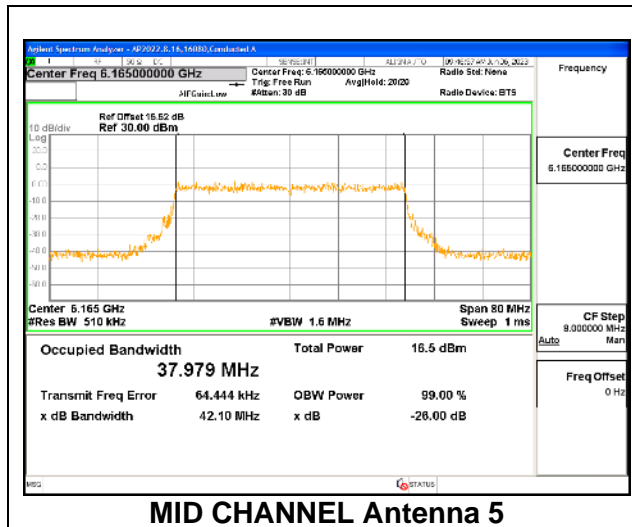

2TX Antenna 5 + Antenna 8 CDD OFDMA MODE: 484-Tones, RU Index 65

Channel	Frequency (MHz)	99% Bandwidth Chain 0 (MHz)	99% Bandwidth Chain 1 (MHz)
Low	5965	37.887	38.057
Mid	6165	37.979	37.978
High	6405	37.959	38.033

MID CHANNEL