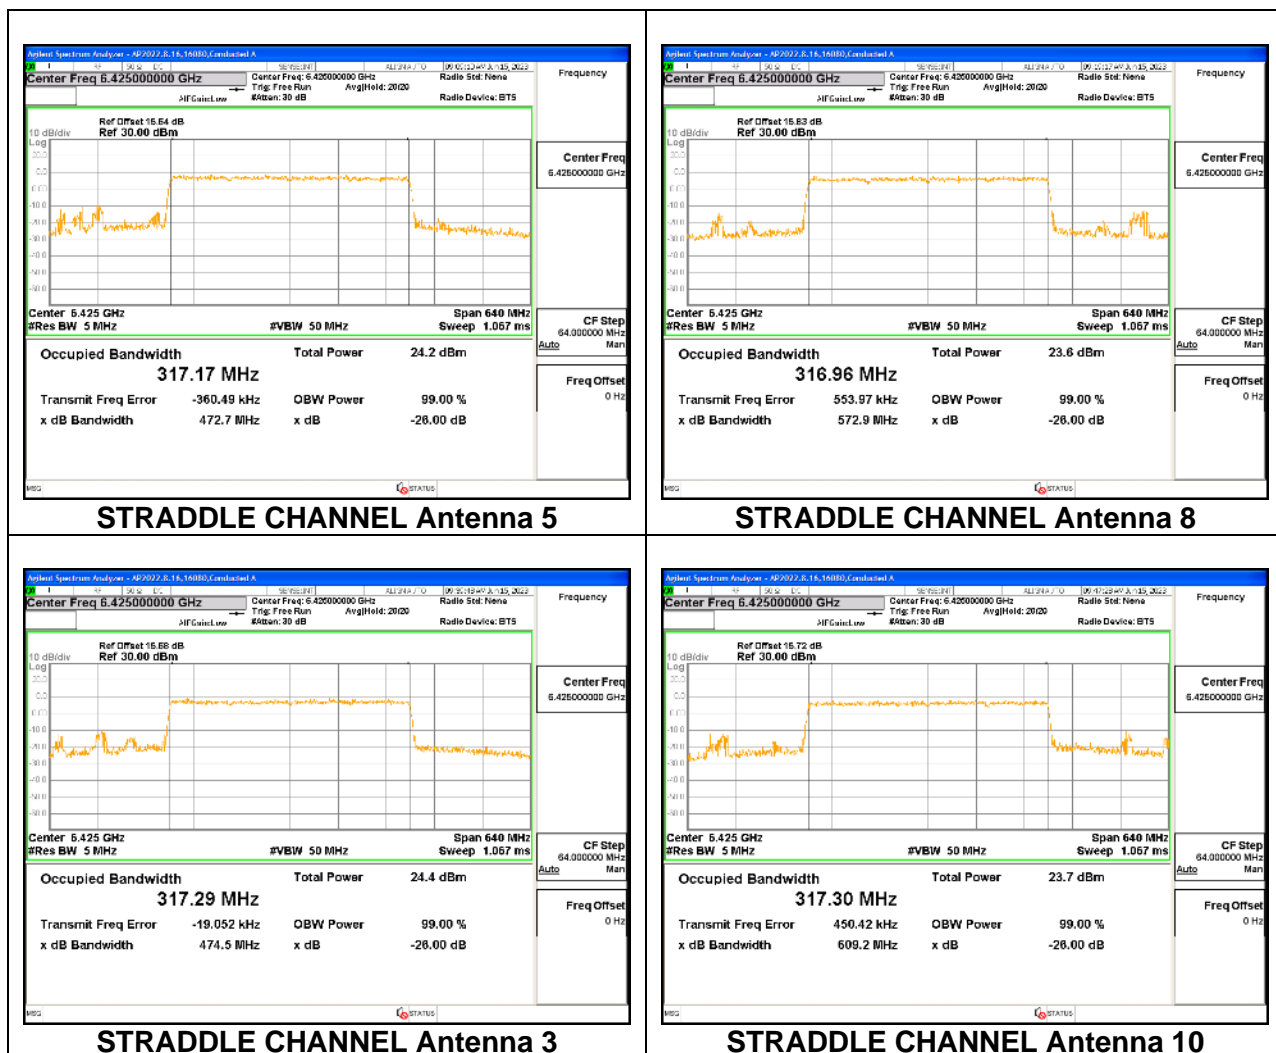

4TX Antenna 5 + Antenna 8 + Antenna 3+ Antenna 10 CDD OFDMA MODE: 4x 996-Tones, Index S69

Channel	Frequency (MHz)	99% Bandwidth Chain 0 (MHz)	99% Bandwidth Chain 1 (MHz)	99% Bandwidth Chain 2 (MHz)	99% Bandwidth Chain 3 (MHz)
Straddle	6425	317.17	316.96	317.29	317.30

STRADDLE CHANNEL