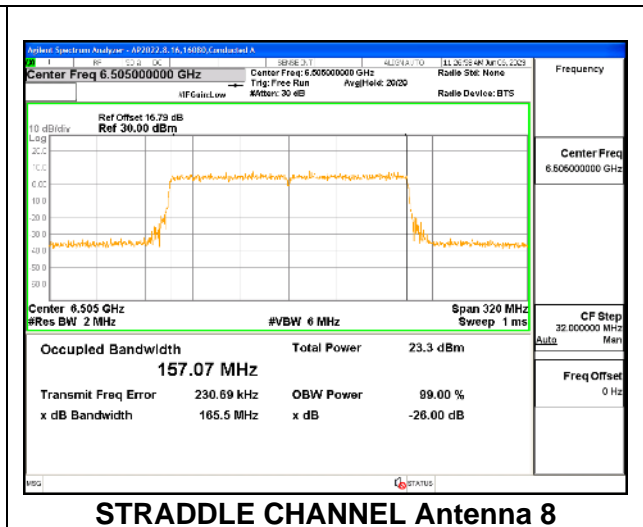

2TX Antenna 5 + Antenna 8 CDD OFDMA MODE: 2x 996-Tones, Index S68

Channel	Frequency (MHz)	99% Bandwidth Chain 0 (MHz)	99% Bandwidth Chain 1 (MHz)
Straddle	6505	157.04	157.07

STRADDLE CHANNEL