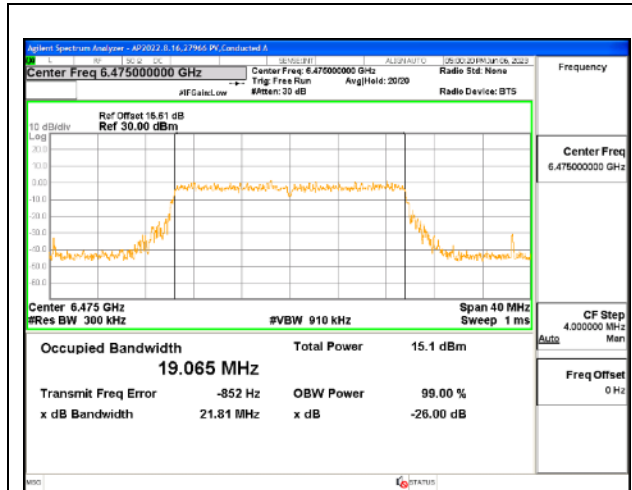

4TX Antenna 5 + Antenna 8 + Antenna 3+ Antenna 10 CDD OFDMA MODE: 242-Tones, RU Index 61

Channel	Frequency (MHz)	99% Bandwidth Chain 0 (MHz)	99% Bandwidth Chain 1 (MHz)	99% Bandwidth Chain 2 (MHz)	99% Bandwidth Chain 3 (MHz)
Low	6435	19.113	19.097	19.060	19.090
Mid	6475	19.065	19.042	19.077	19.053
High	6515	19.057	19.033	18.998	19.079

MID CHANNEL

MID CHANNEL Antenna 5