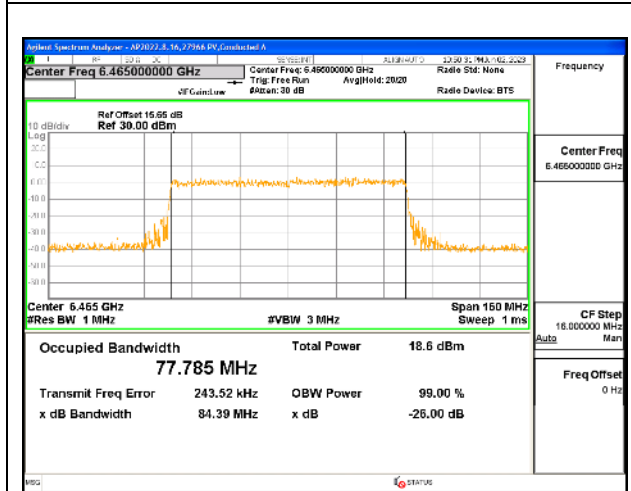

MID CHANNEL Antenna 3