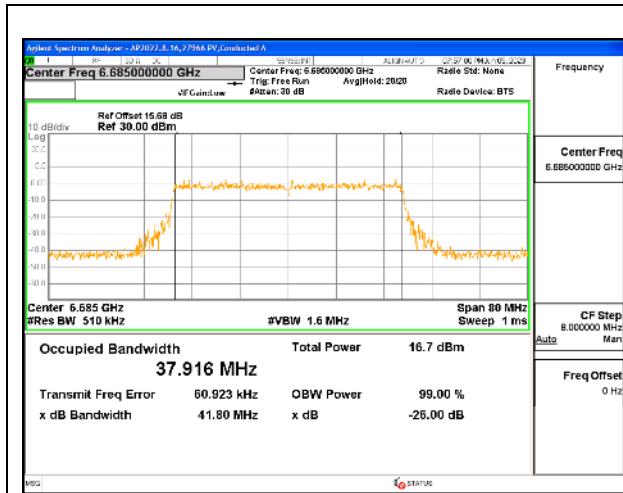

4TX Antenna 5 + Antenna 8 + Antenna 3+ Antenna 10 CDD OFDMA MODE: 484-Tones, RU Index 65

Channel	Frequency (MHz)	99% Bandwidth Chain 0 (MHz)	99% Bandwidth Chain 1 (MHz)	99% Bandwidth Chain 2 (MHz)	99% Bandwidth Chain 3 (MHz)
Low	6565	37.965	37.947	37.944	37.927
Mid	6685	37.916	37.967	37.981	38.001
High	6845	37.883	37.977	37.950	37.979

MID CHANNEL

MID CHANNEL Antenna 5