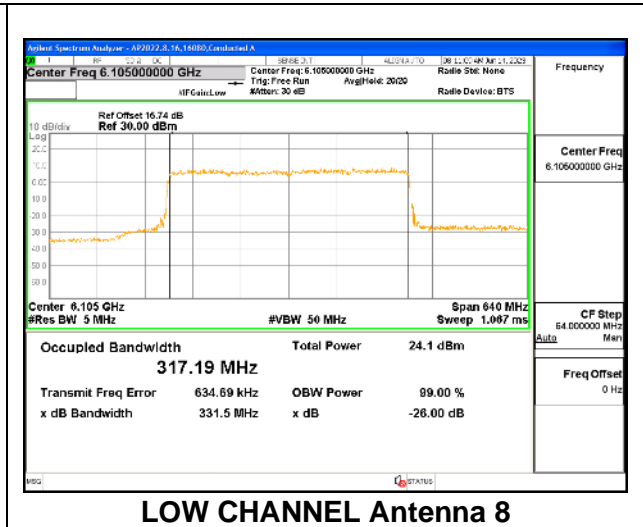

2TX Antenna 5 + Antenna 8 CDD OFDMA MODE: 4x 996-Tones, Index S69

Channel	Frequency (MHz)	99% Bandwidth Chain 0 (MHz)	99% Bandwidth Chain 1 (MHz)
Low	6105	315.31	317.19
High	6265	316.36	316.84

LOW CHANNEL