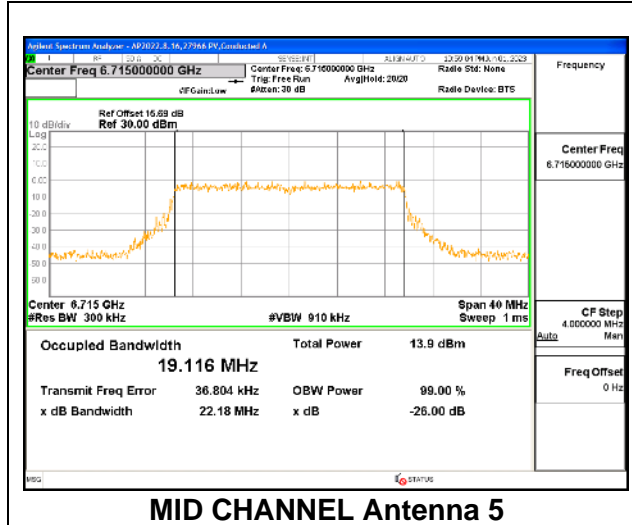

2TX Antenna 5 + Antenna 8 CDD OFDMA MODE: 242-Tones, RU Index 61

Channel	Frequency (MHz)	99% Bandwidth Chain 0 (MHz)	99% Bandwidth Chain 1 (MHz)
Low	6535	19.036	19.108
Mid	6715	19.116	19.047
Straddle	6875	19.120	19.061

MID CHANNEL