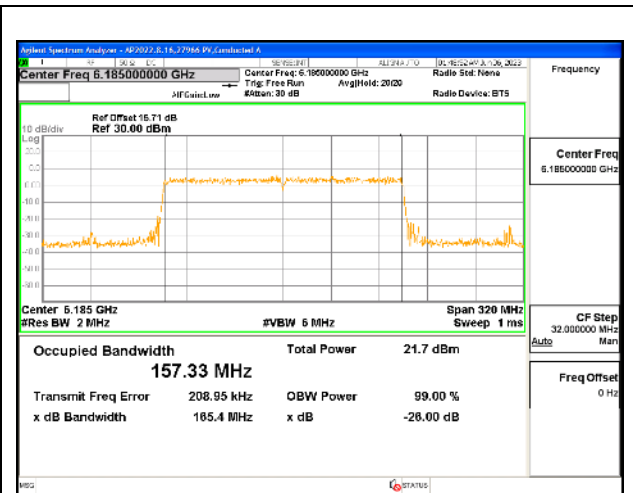

MID CHANNEL Antenna 8