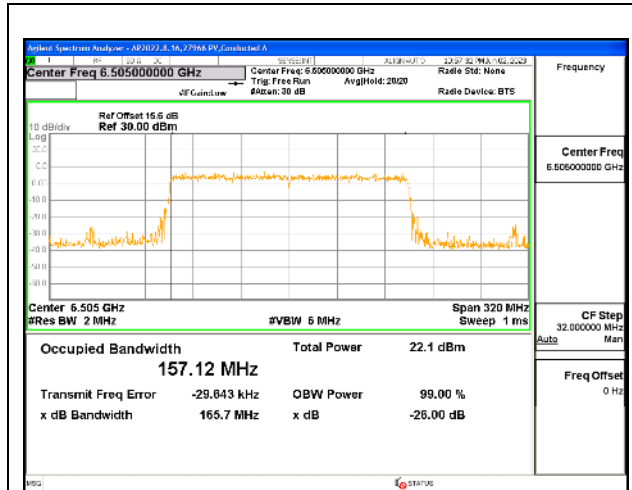

4TX Antenna 5 + Antenna 8 + Antenna 3+ Antenna 10 CDD OFDMA MODE: 2x 996-Tones, Index S68

Channel	Frequency (MHz)	99% Bandwidth Chain 0 (MHz)	99% Bandwidth Chain 1 (MHz)	99% Bandwidth Chain 2 (MHz)	99% Bandwidth Chain 3 (MHz)
Straddle	6505	157.12	156.92	157.16	157.14

STRADDLE CHANNEL

STRADDLE CHANNEL Antenna 5