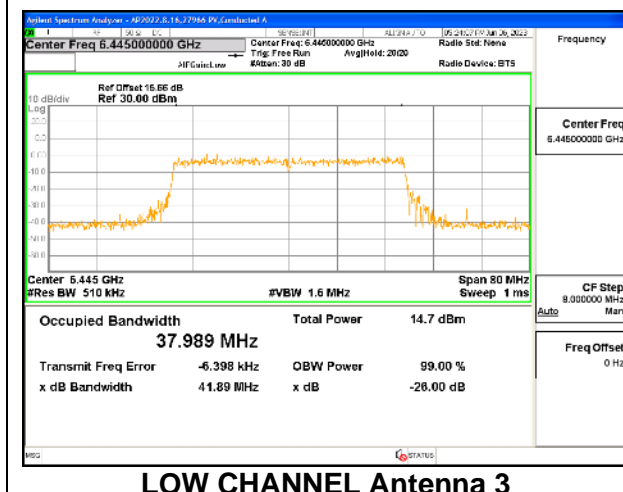

LOW CHANNEL Antenna 3