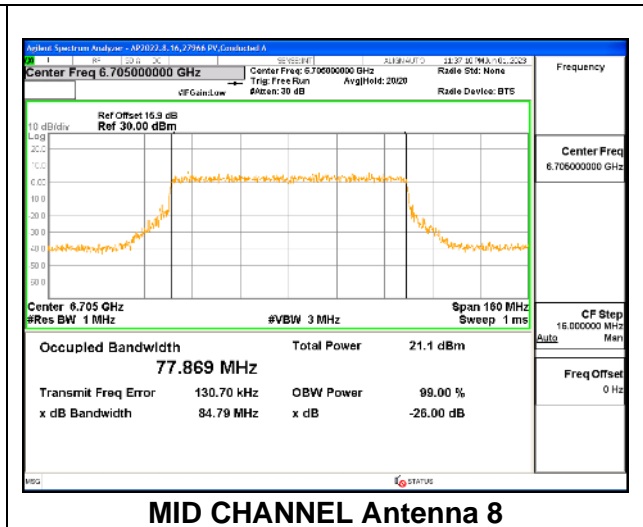

2TX Antenna 5 + Antenna 8 CDD OFDMA MODE: 996-Tones, RU Index 67

Channel	Frequency (MHz)	99% Bandwidth Chain 0 (MHz)	99% Bandwidth Chain 1 (MHz)
L Straddle	6545	77.587	77.793
Mid	6705	77.607	77.869
H Straddle	6865	77.699	77.864

MID CHANNEL