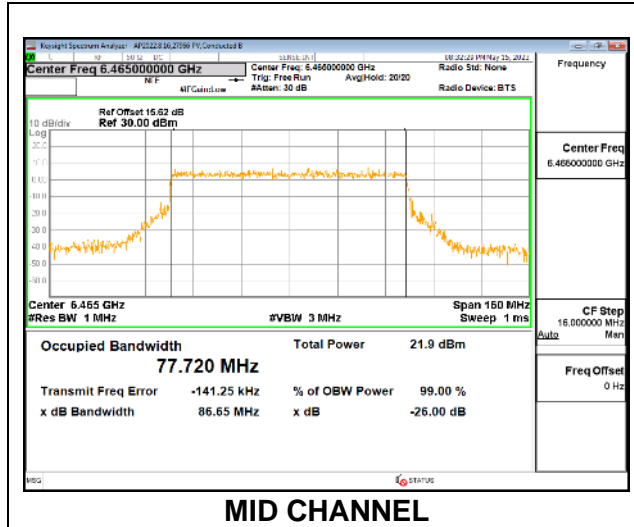

LOW CHANNEL

LOW CHANNEL Antenna 5

LOW CHANNEL Antenna 8

LOW CHANNEL Antenna 3

LOW CHANNEL Antenna 10

9.3.14. 802.11ax HE80 MODE IN THE UNII-6 BAND

1TX Antenna 5 OFDMA MODE: 996-Tones, RU Index 67

Channel	Frequency (MHz)	99% Bandwidth (MHz)
Mid	6465	77.720