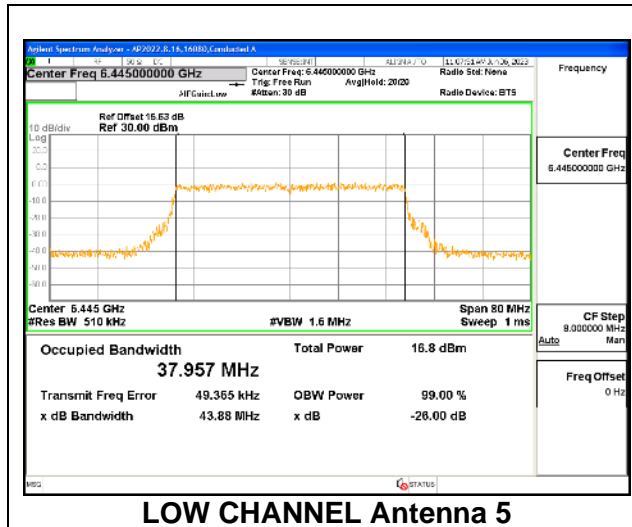

2TX Antenna 5 + Antenna 8 CDD OFDMA MODE: 484-Tones, RU Index 65

Channel	Frequency (MHz)	99% Bandwidth Chain 0 (MHz)	99% Bandwidth Chain 1 (MHz)
Low	6445	37.957	38.027
Straddle	6525	37.938	37.947

LOW CHANNEL