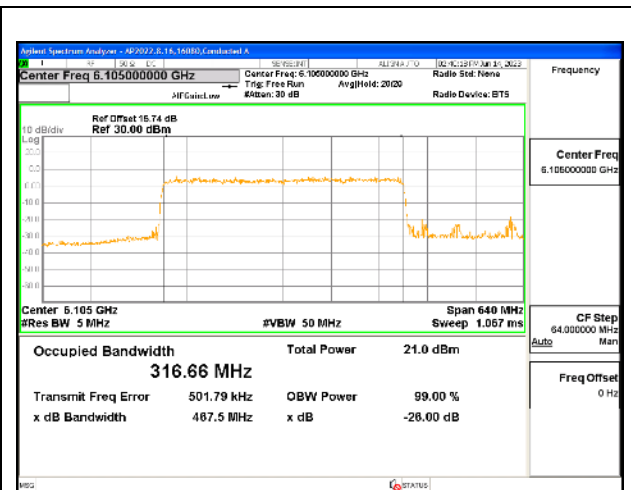

LOW CHANNEL Antenna 8