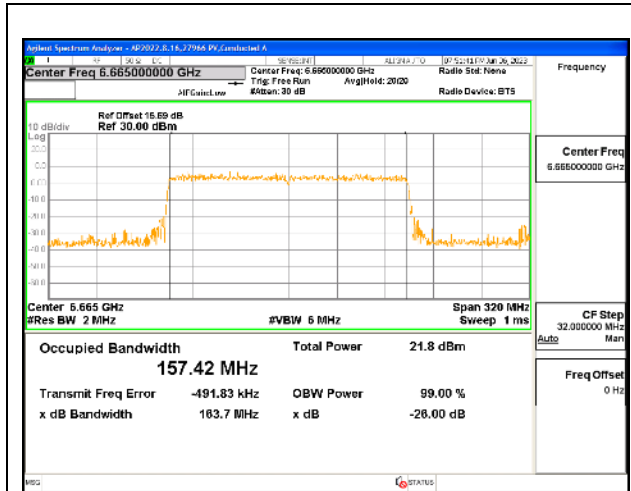

4TX Antenna 5 + Antenna 8 + Antenna 3+ Antenna 10 CDD OFDMA MODE: 2x 996-Tones, Index S68

Channel	Frequency (MHz)	99% Bandwidth Chain 0 (MHz)	99% Bandwidth Chain 1 (MHz)	99% Bandwidth Chain 2 (MHz)	99% Bandwidth Chain 3 (MHz)
Mid	6665	157.42	157.16	157.22	157.22
Straddle	6825	157.24	157.01	157.36	157.02

MID CHANNEL

MID CHANNEL Antenna 5