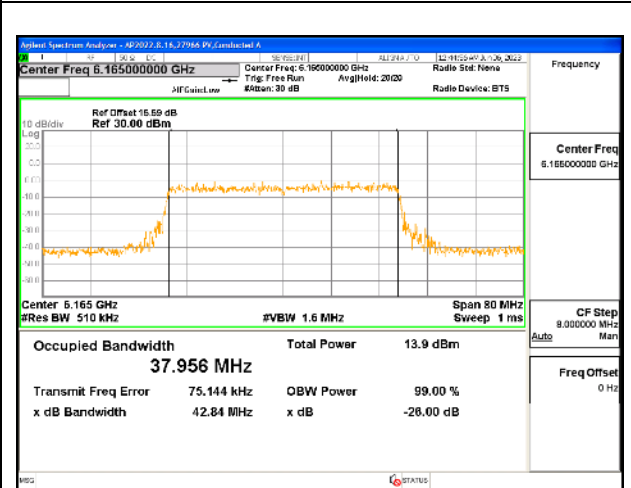

MID CHANNEL

MID CHANNEL Antenna 5

MID CHANNEL Antenna 8

MID CHANNEL Antenna 3

MID CHANNEL Antenna 10

9.3.5. 802.11ax HE80 MODE IN THE UNII-5 BAND

1TX Antenna 5 OFDMA MODE: 996-Tones, RU Index 67

Channel	Frequency (MHz)	99% Bandwidth (MHz)
Low	5985	77.413
Mid	6145	77.562
High	6385	77.531