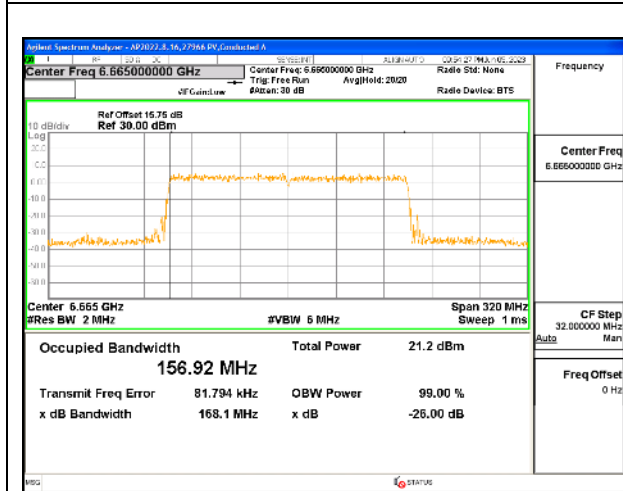

MID CHANNEL Antenna 3