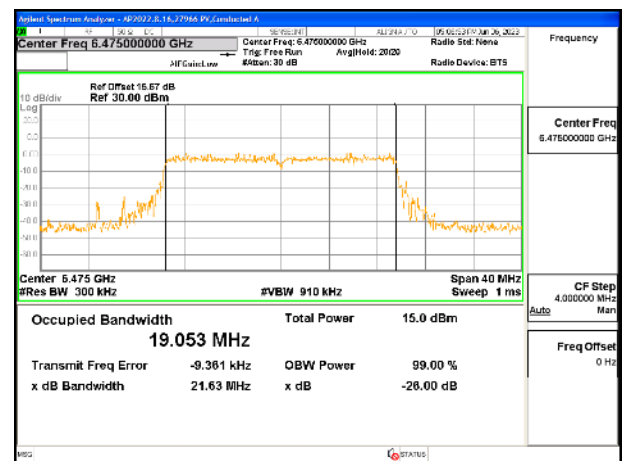

MID CHANNEL Antenna 10