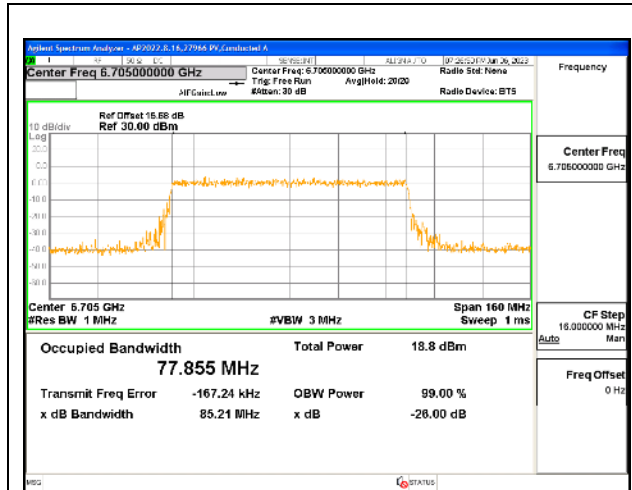

4TX Antenna 5 + Antenna 8 + Antenna 3+ Antenna 10 CDD OFDMA MODE: 996-Tones, RU Index 67

Channel	Frequency (MHz)	99% Bandwidth Chain 0 (MHz)	99% Bandwidth Chain 1 (MHz)	99% Bandwidth Chain 2 (MHz)	99% Bandwidth Chain 3 (MHz)
L Straddle	6545	77.566	77.803	77.849	77.492
Mid	6705	77.855	77.679	77.665	77.918
H Straddle	6865	77.613	77.587	77.717	77.675

MID CHANNEL

MID CHANNEL Antenna 5