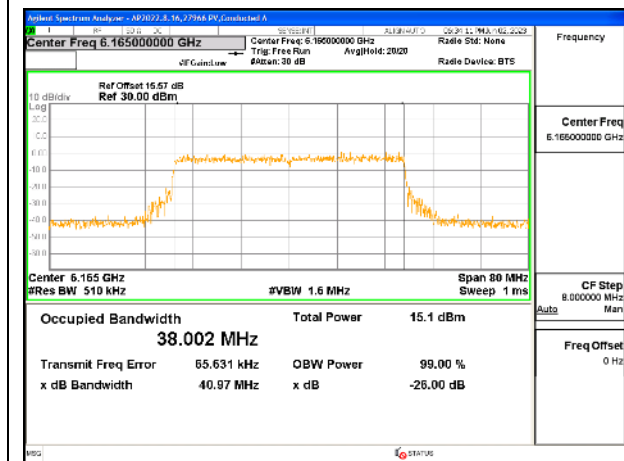

MID CHANNEL Antenna 3