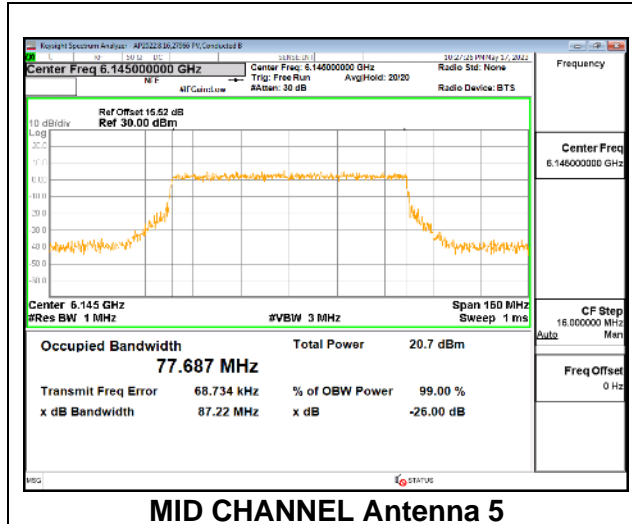

2TX Antenna 5 + Antenna 8 CDD OFDMA MODE: 996-Tones, RU Index 67

Channel	Frequency (MHz)	99% Bandwidth Chain 0 (MHz)	99% Bandwidth Chain 1 (MHz)
Low	5985	77.453	77.715
Mid	6145	77.687	77.599
High	6385	77.847	77.551

MID CHANNEL