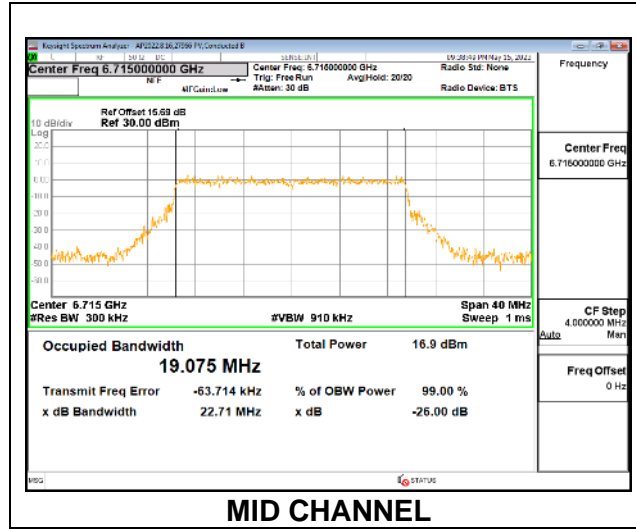

9.3.19. 802.11ax HE20 MODE IN THE UNII-7 BAND

1TX Antenna 5 OFDMA MODE: 242-Tones, RU Index 61

Channel	Frequency (MHz)	99% Bandwidth (MHz)
Low	6535	19.040
Mid	6715	19.075
Straddle	6875	19.077