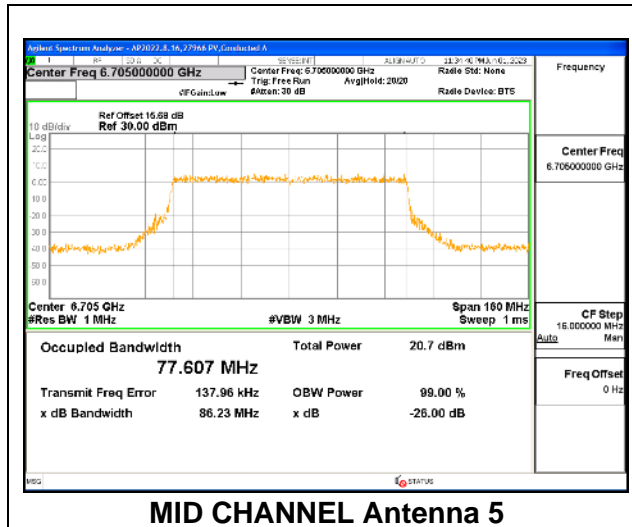

2TX Antenna 5 + Antenna 8 CDD OFDMA MODE: 996-Tones, RU Index 67

Channel	Frequency (MHz)	99% Bandwidth Chain 0 (MHz)	99% Bandwidth Chain 1 (MHz)
L Straddle	6545	77.587	77.793
Mid	6705	77.607	77.869
H Straddle	6865	77.699	77.864

MID CHANNEL