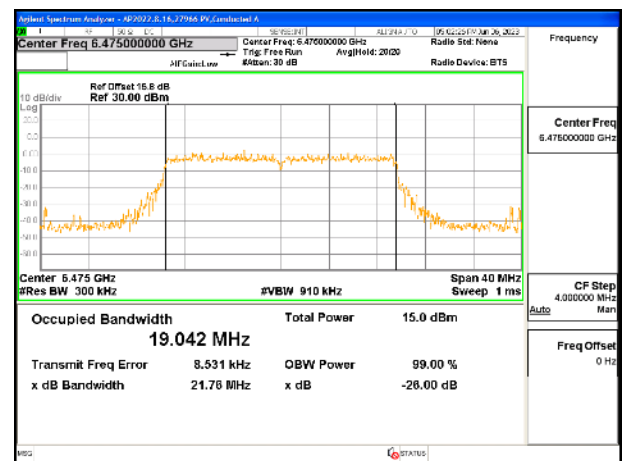

MID CHANNEL Antenna 8