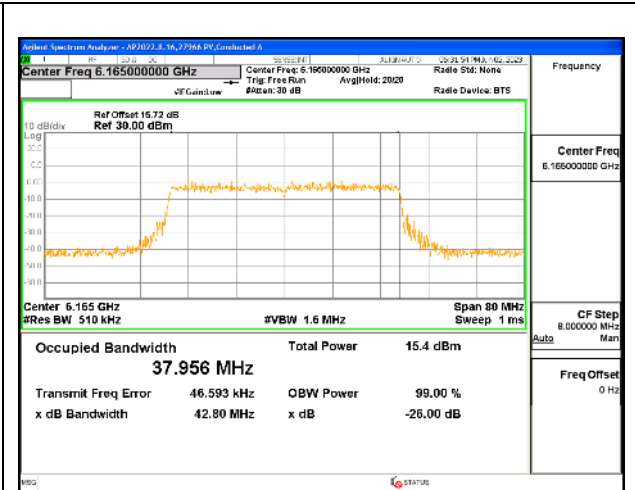

MID CHANNEL Antenna 8