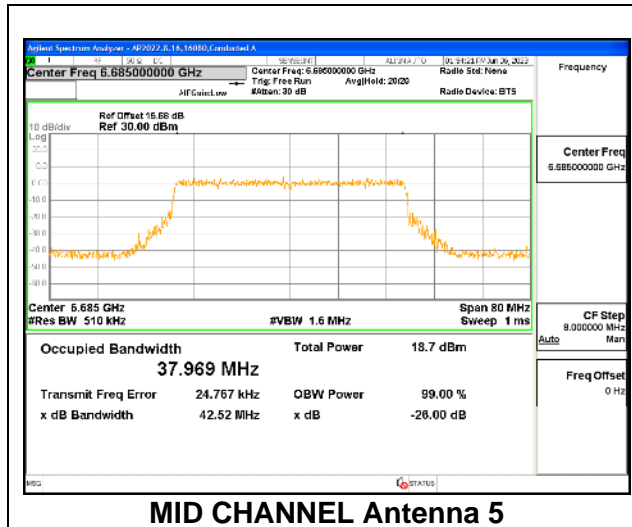

2TX Antenna 5 + Antenna 8 CDD OFDMA MODE: 484-Tones, RU Index 65

Channel	Frequency (MHz)	99% Bandwidth Chain 0 (MHz)	99% Bandwidth Chain 1 (MHz)
Low	6565	38.122	37.950
Mid	6685	37.969	37.972
High	6845	38.034	38.051

MID CHANNEL