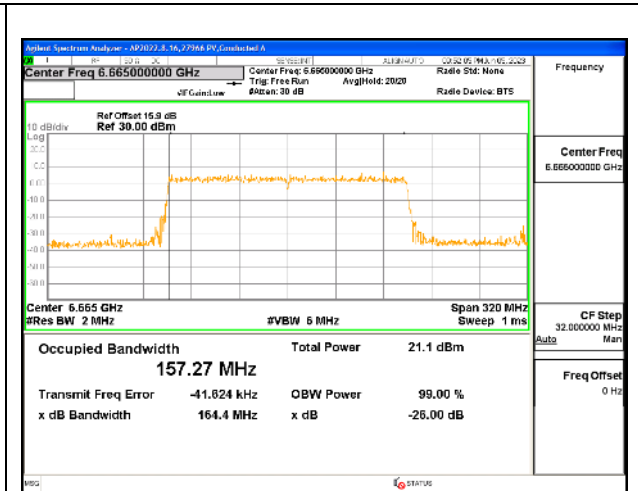

MID CHANNEL Antenna 8