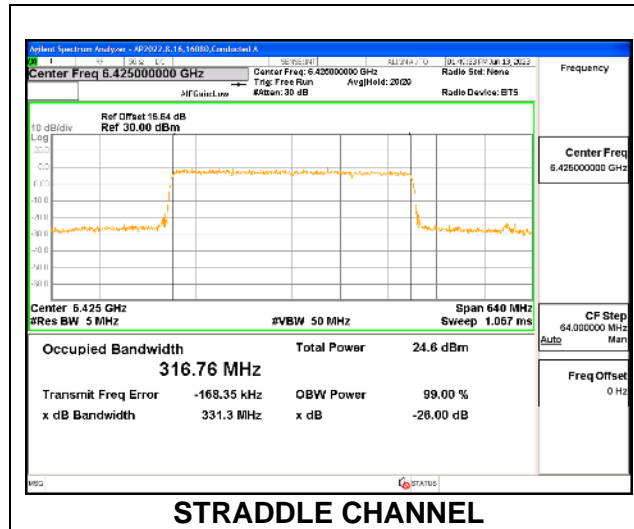

STRADDLE CHANNEL Antenna 8

STRADDLE CHANNEL Antenna 3

STRADDLE CHANNEL Antenna 10

9.3.18. 802.11be EHT320 MODE IN THE UNII-6 BAND

1TX Antenna 5 OFDMA MODE: 4x 996-Tones, Index S69

Channel	Frequency (MHz)	99% Bandwidth (MHz)
Straddle	6425	316.76