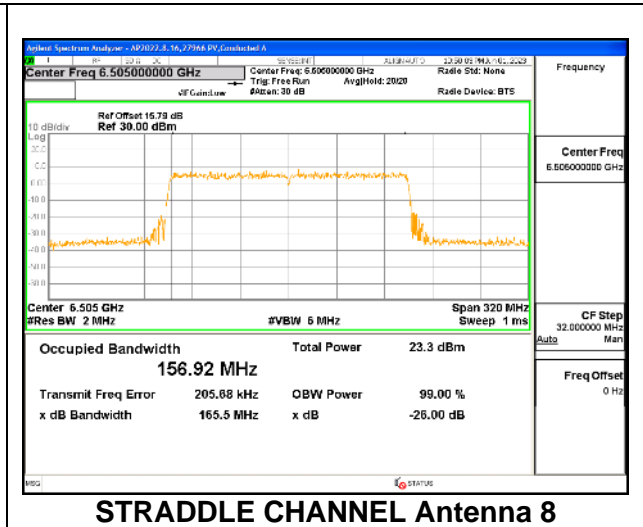

2TX Antenna 5 + Antenna 8 CDD OFDMA MODE: 2x 996-Tones, Index S68

Channel	Frequency (MHz)	99% Bandwidth Chain 0 (MHz)	99% Bandwidth Chain 1 (MHz)
Straddle	6505	157.27	156.92

STRADDLE CHANNEL