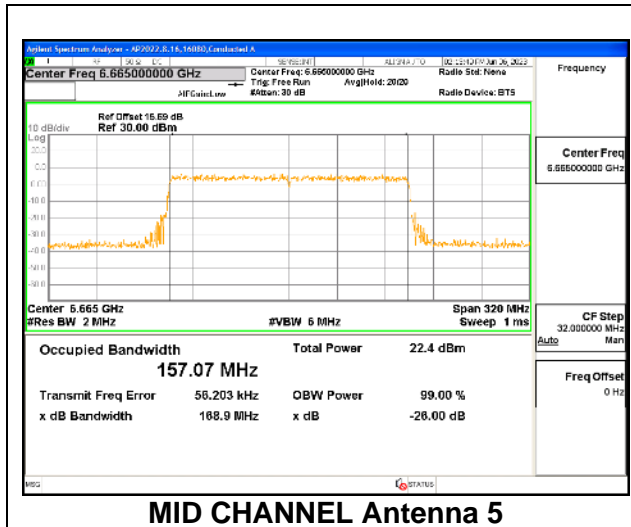

2TX Antenna 5 + Antenna 8 CDD OFDMA MODE: 2x 996-Tones, Index S68

Channel	Frequency (MHz)	99% Bandwidth Chain 0 (MHz)	99% Bandwidth Chain 1 (MHz)
Mid	6665	157.07	157.03
Straddle	6825	157.25	157.35

MID CHANNEL