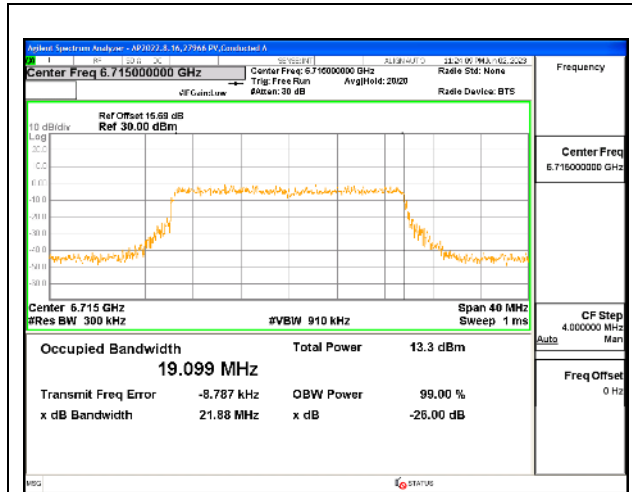

4TX Antenna 5 + Antenna 8 + Antenna 3+ Antenna 10 CDD OFDMA MODE: 242-Tones, RU Index 61

Channel	Frequency (MHz)	99% Bandwidth Chain 0 (MHz)	99% Bandwidth Chain 1 (MHz)	99% Bandwidth Chain 2 (MHz)	99% Bandwidth Chain 3 (MHz)
Low	6535	19.066	19.031	19.084	19.032
Mid	6715	19.099	19.049	19.064	18.995
Straddle	6875	19.053	19.033	19.081	19.024

MID CHANNEL

MID CHANNEL Antenna 5