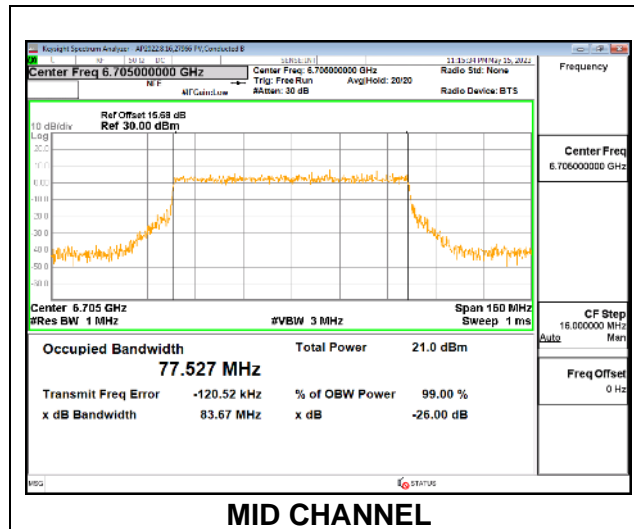

MID CHANNEL

MID CHANNEL Antenna 5

MID CHANNEL Antenna 8

MID CHANNEL Antenna 3

MID CHANNEL Antenna 10

9.3.23. 802.11ax HE80 MODE IN THE UNII-7 BAND

1TX Antenna 5 OFDMA MODE: 996-Tones, RU Index 67

Channel	Frequency (MHz)	99% Bandwidth (MHz)
L Straddle	6545	77.603
Mid	6705	77.527
H Straddle	6865	77.787