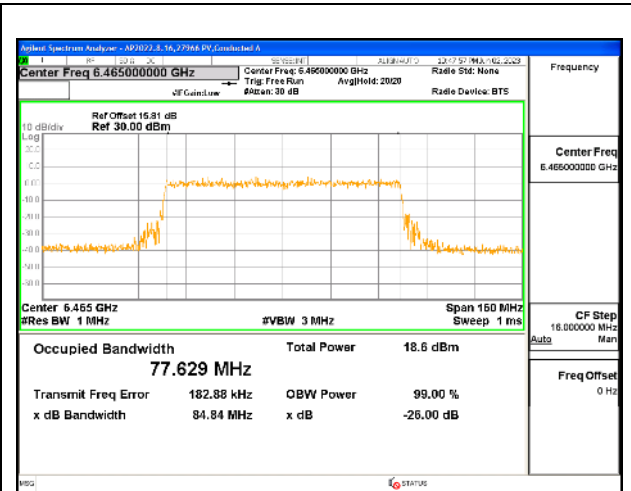

MID CHANNEL Antenna 8