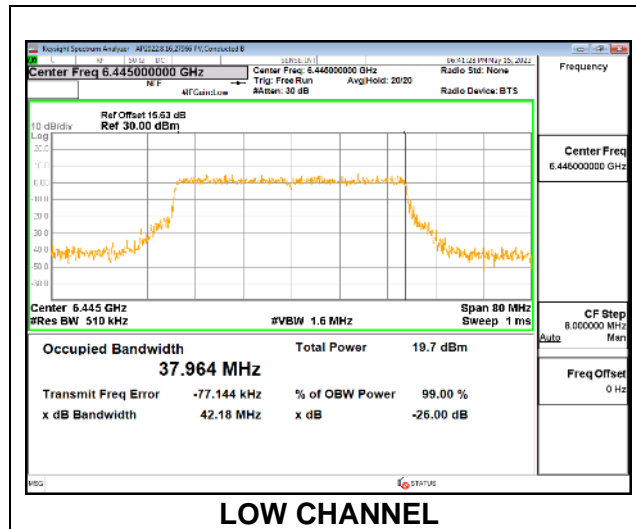

2TX Antenna 5 + Antenna 8 CDD OFDMA MODE: 484-Tones, RU Index 65

Channel	Frequency (MHz)	99% Bandwidth Chain 0 (MHz)	99% Bandwidth Chain 1 (MHz)
Low	6445	37.963	37.924
Straddle	6525	38.012	38.053

LOW CHANNEL