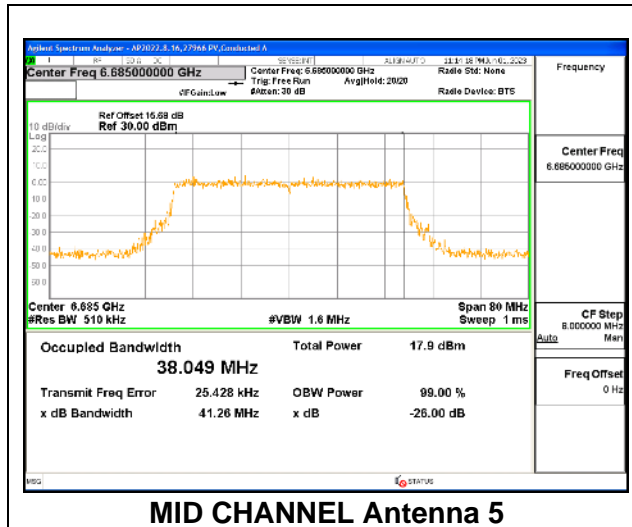

2TX Antenna 5 + Antenna 8 CDD OFDMA MODE: 484-Tones, RU Index 65

Channel	Frequency (MHz)	99% Bandwidth Chain 0 (MHz)	99% Bandwidth Chain 1 (MHz)
Low	6565	37.981	37.974
Mid	6685	38.049	38.059
High	6845	38.038	38.048

MID CHANNEL