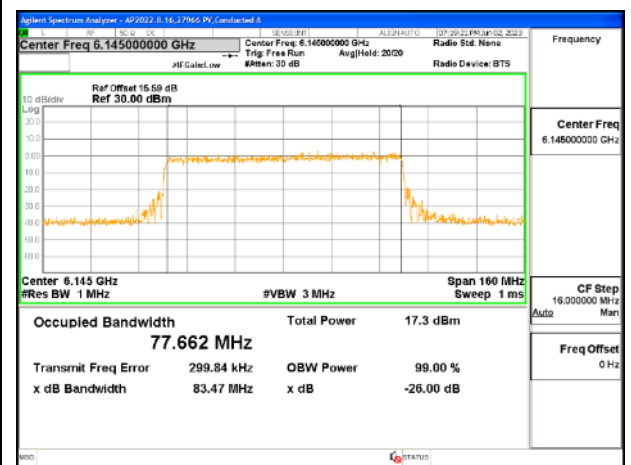

MID CHANNEL

MID CHANNEL Antenna 5

MID CHANNEL Antenna 8

MID CHANNEL Antenna 3

MID CHANNEL Antenna 10

9.3.6. 802.11be EHT80 MODE IN THE UNII-5 BAND

1TX Antenna 5 OFDMA MODE: 996-Tones, RU Index 67

Channel	Frequency (MHz)	99% Bandwidth (MHz)
Low	5985	77.585
Mid	6145	77.670
High	6385	77.802