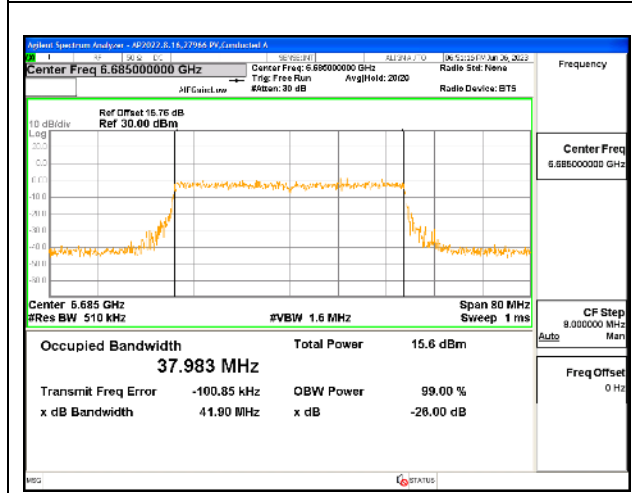

MID CHANNEL Antenna 3