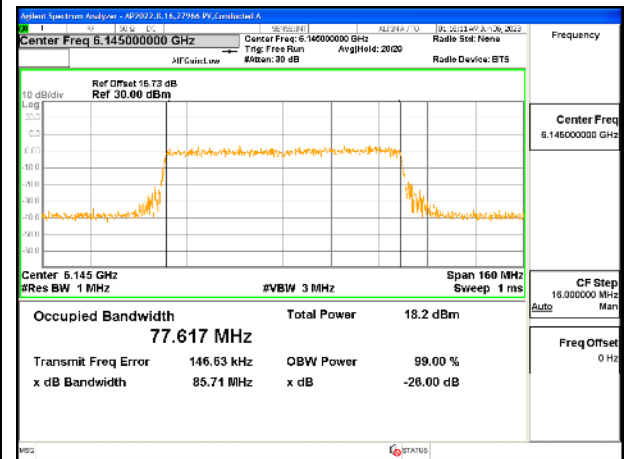

MID CHANNEL Antenna 8