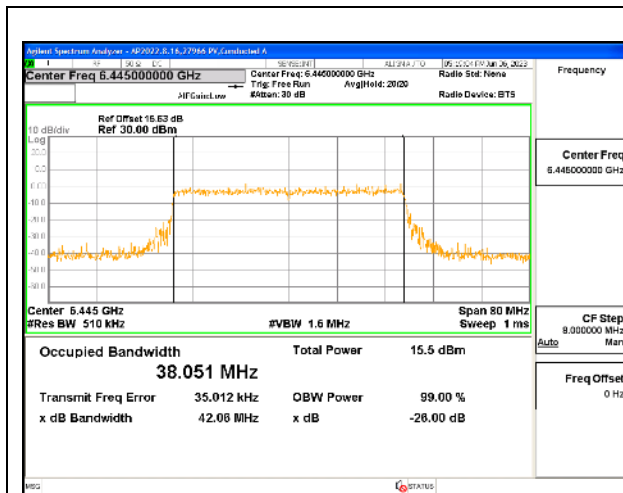

4TX Antenna 5 + Antenna 8 + Antenna 3+ Antenna 10 CDD OFDMA MODE: 484-Tones, RU Index 65

Channel	Frequency (MHz)	99% Bandwidth Chain 0 (MHz)	99% Bandwidth Chain 1 (MHz)	99% Bandwidth Chain 2 (MHz)	99% Bandwidth Chain 3 (MHz)
Low	6445	38.051	38.029	37.989	37.964
Straddle	6525	37.954	37.914	37.956	37.907

LOW CHANNEL

LOW CHANNEL Antenna 5