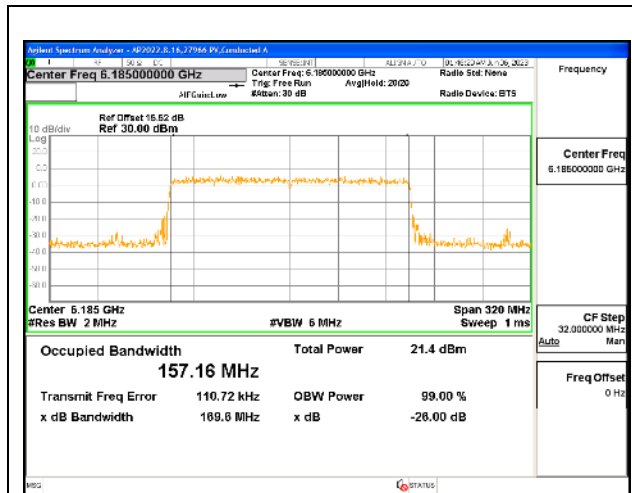

4TX Antenna 5 + Antenna 8 + Antenna 3+ Antenna 10 CDD OFDMA MODE: 2x 996-Tones, Index S68

Channel	Frequency (MHz)	99% Bandwidth Chain 0 (MHz)	99% Bandwidth Chain 1 (MHz)	99% Bandwidth Chain 2 (MHz)	99% Bandwidth Chain 3 (MHz)
Low	6025	156.72	157.39	156.96	156.94
Mid	6185	157.16	157.33	156.85	157.07
High	6345	157.33	157.17	157.29	157.24

MID CHANNEL

MID CHANNEL Antenna 5