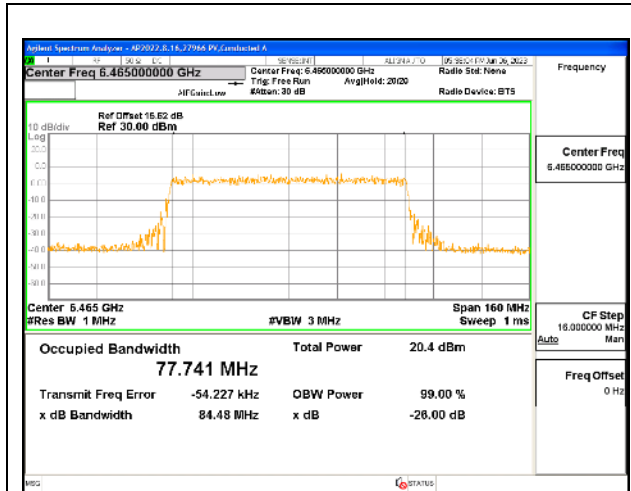

4TX Antenna 5 + Antenna 8 + Antenna 3+ Antenna 10 CDD OFDMA MODE: 996-Tones, RU Index 67

Channel	Frequency (MHz)	99% Bandwidth Chain 0 (MHz)	99% Bandwidth Chain 1 (MHz)	99% Bandwidth Chain 2 (MHz)	99% Bandwidth Chain 3 (MHz)
Mid	6465	77.741	77.666	77.601	77.631

MID CHANNEL

MID CHANNEL Antenna 5