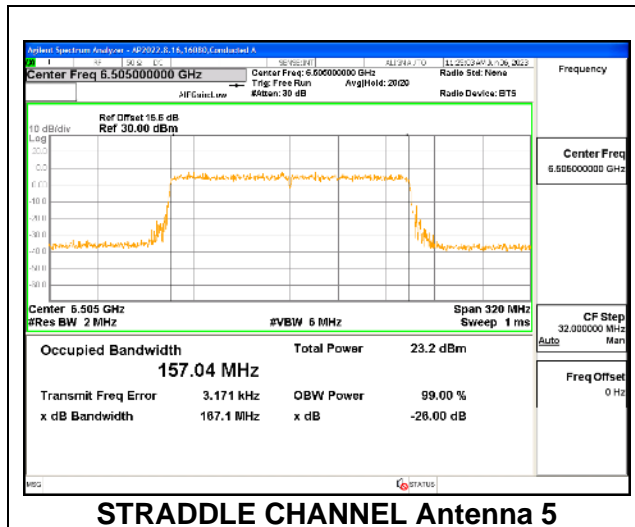

2TX Antenna 5 + Antenna 8 CDD OFDMA MODE: 2x 996-Tones, Index S68

Channel	Frequency (MHz)	99% Bandwidth Chain 0 (MHz)	99% Bandwidth Chain 1 (MHz)
Straddle	6505	157.04	157.07

STRADDLE CHANNEL