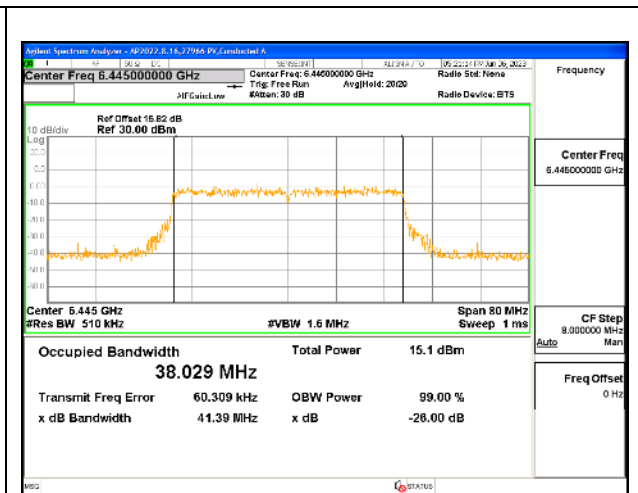

LOW CHANNEL Antenna 8