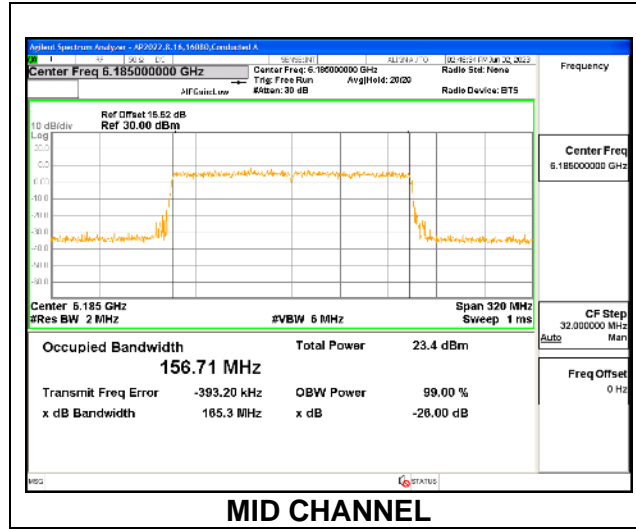

MID CHANNEL

MID CHANNEL Antenna 5

MID CHANNEL Antenna 8

MID CHANNEL Antenna 3

MID CHANNEL Antenna 10

9.3.8. 802.11be EHT160 MODE IN THE UNII-5 BAND

1TX Antenna 5 OFDMA MODE: 2x 996-Tones, Index S68

Channel	Frequency (MHz)	99% Bandwidth (MHz)
Low	6025	157.03
Mid	6185	156.71
High	6345	156.99