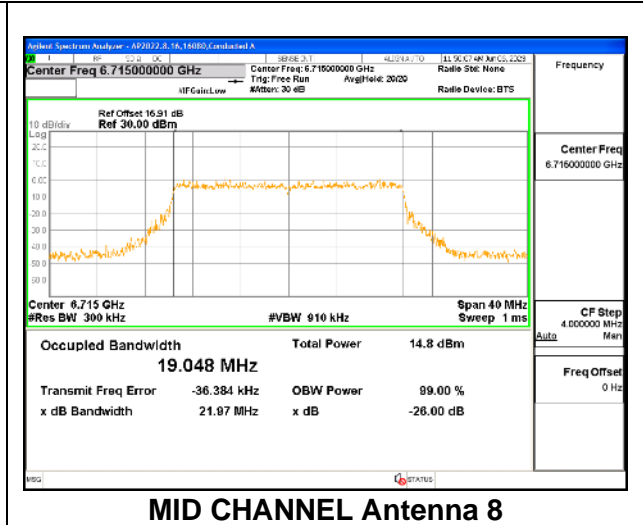

2TX Antenna 5 + Antenna 8 CDD OFDMA MODE: 242-Tones, RU Index 61

Channel	Frequency (MHz)	99% Bandwidth Chain 0 (MHz)	99% Bandwidth Chain 1 (MHz)
Low	6535	19.148	19.083
Mid	6715	19.065	19.048
Straddle	6875	19.023	19.040

MID CHANNEL