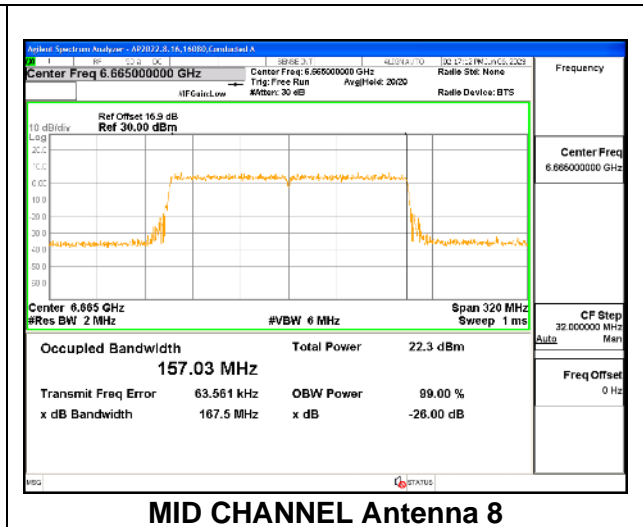

2TX Antenna 5 + Antenna 8 CDD OFDMA MODE: 2x 996-Tones, Index S68

Channel	Frequency (MHz)	99% Bandwidth Chain 0 (MHz)	99% Bandwidth Chain 1 (MHz)
Mid	6665	157.07	157.03
Straddle	6825	157.25	157.35

MID CHANNEL