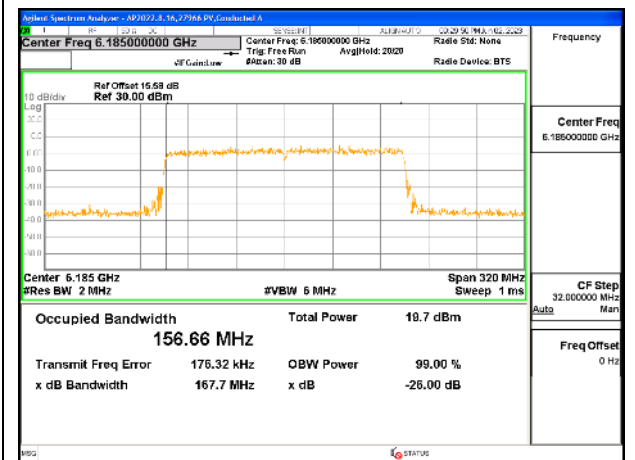

MID CHANNEL

MID CHANNEL Antenna 5

MID CHANNEL Antenna 8

MID CHANNEL Antenna 3

MID CHANNEL Antenna 10

9.3.8. 802.11be EHT160 MODE IN THE UNII-5 BAND

1TX Antenna 5 OFDMA MODE: 2x 996-Tones, Index S68

Channel	Frequency (MHz)	99% Bandwidth (MHz)
Low	6025	157.03
Mid	6185	156.71
High	6345	156.99