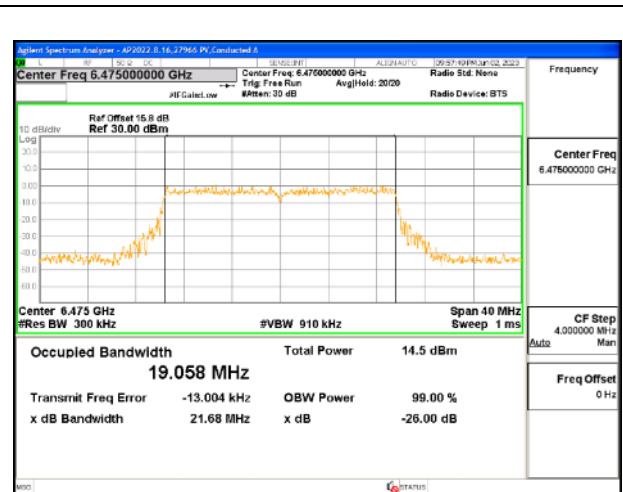

4TX Antenna 5 + Antenna 8 + Antenna 3+ Antenna 10 CDD OFDMA MODE: 242-Tones, RU Index 61

Channel	Frequency (MHz)	99% Bandwidth Chain 0 (MHz)	99% Bandwidth Chain 1 (MHz)	99% Bandwidth Chain 2 (MHz)	99% Bandwidth Chain 3 (MHz)
Low	6435	19.113	19.161	19.016	19.120
Mid	6475	19.049	19.058	19.085	19.063
High	6515	19.070	19.064	19.002	19.054

MID CHANNEL