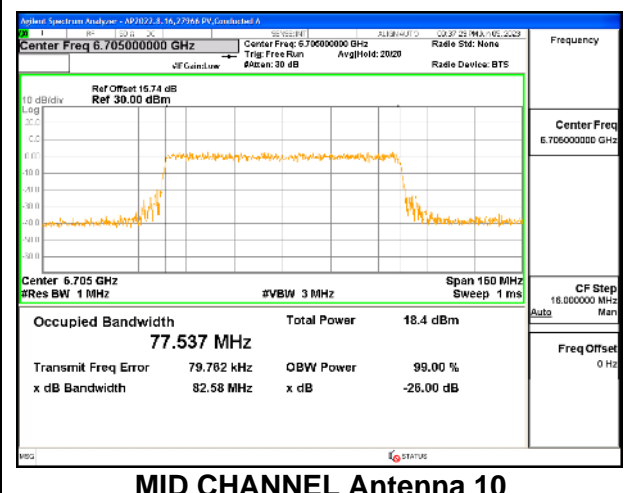

MID CHANNEL

MID CHANNEL Antenna 5

MID CHANNEL Antenna 8

MID CHANNEL Antenna 3

MID CHANNEL Antenna 10

9.3.24. 802.11be EHT80 MODE IN THE UNII-7 BAND

1TX Antenna 5 OFDMA MODE: 996-Tones, RU Index 67

Channel	Frequency (MHz)	99% Bandwidth (MHz)
L Straddle	6545	77.764
Mid	6705	77.729
H Straddle	6865	77.763