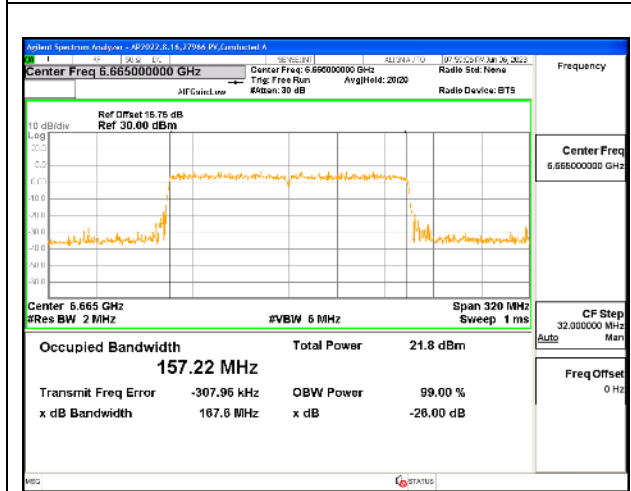

MID CHANNEL Antenna 3