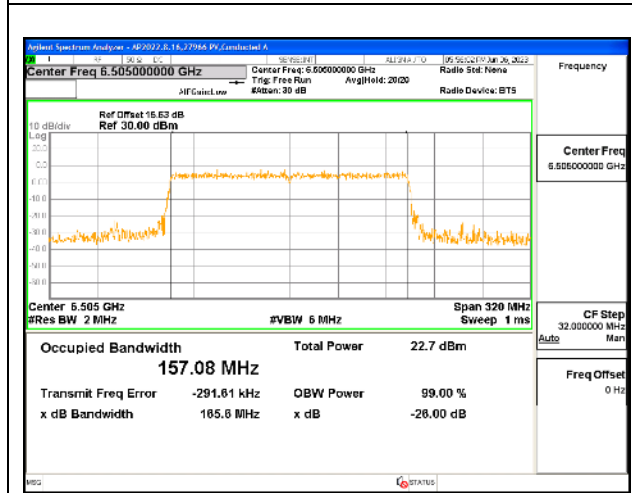

STRADDLE CHANNEL Antenna 3