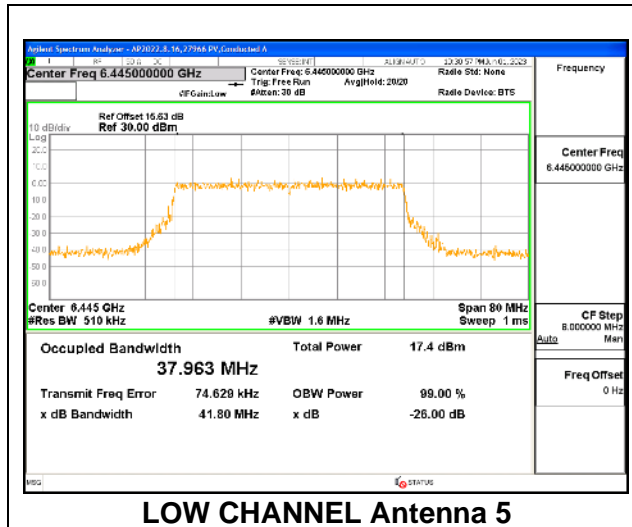

2TX Antenna 5 + Antenna 8 CDD OFDMA MODE: 484-Tones, RU Index 65

Channel	Frequency (MHz)	99% Bandwidth Chain 0 (MHz)	99% Bandwidth Chain 1 (MHz)
Low	6445	37.963	37.924
Straddle	6525	38.012	38.053

LOW CHANNEL