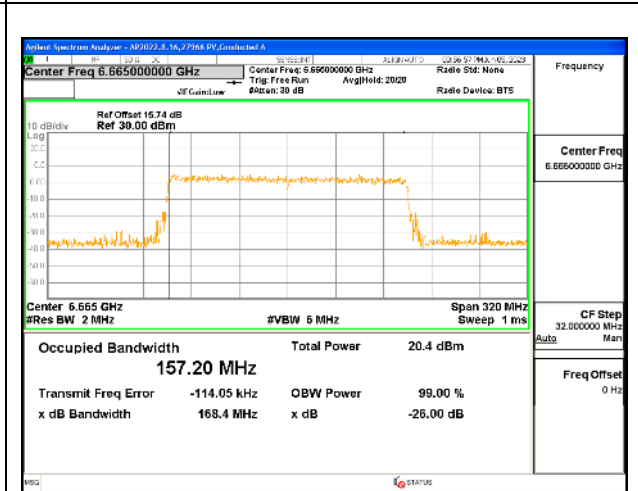

MID CHANNEL Antenna 10