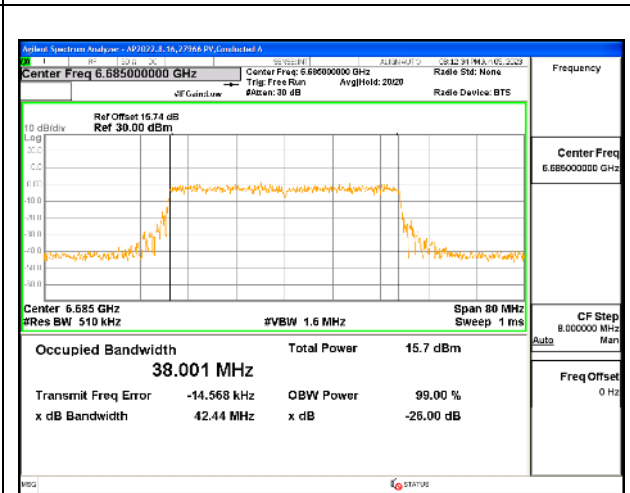

MID CHANNEL Antenna 10