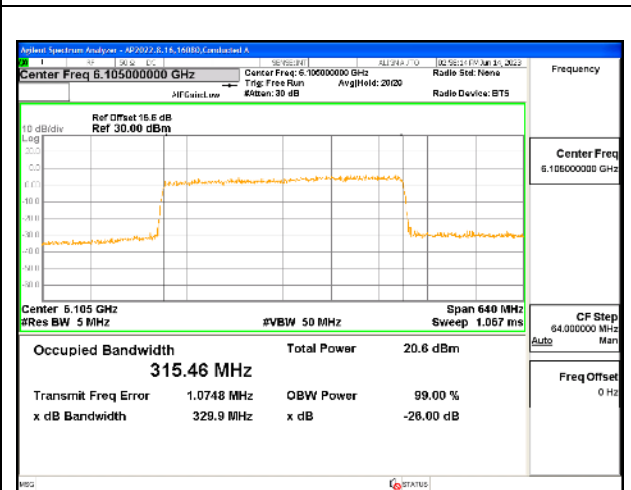

LOW CHANNEL

LOW CHANNEL Antenna 5

LOW CHANNEL Antenna 8

LOW CHANNEL Antenna 3

LOW CHANNEL Antenna 10

9.3.10. 802.11ax HE20 MODE IN THE UNII-6 BAND

1TX Antenna 5 OFDMA MODE: 242-Tones, RU Index 61

Channel	Frequency (MHz)	99% Bandwidth (MHz)
Low	6435	19.100
Mid	6475	19.044
High	6515	19.044