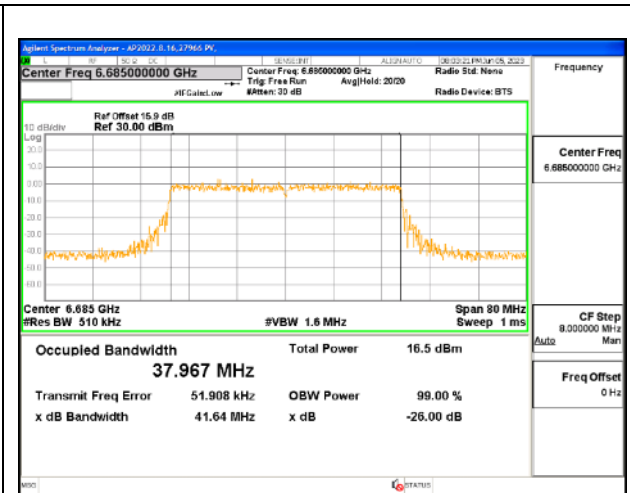

MID CHANNEL Antenna 8