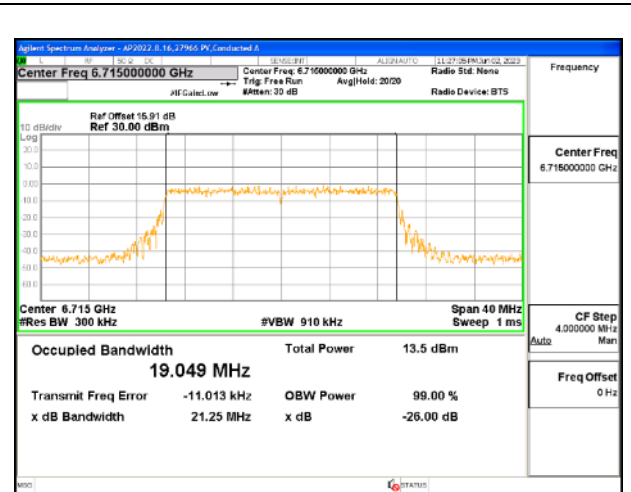

MID CHANNEL Antenna 8