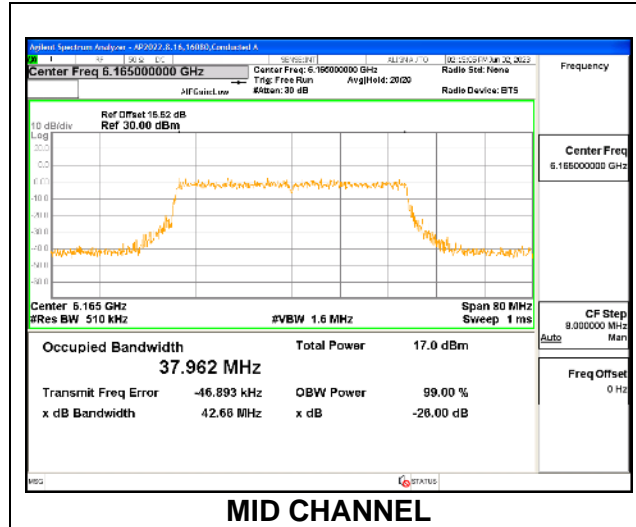

2TX Antenna 5 + Antenna 8 CDD OFDMA MODE: 484-Tones, RU Index 65

Channel	Frequency (MHz)	99% Bandwidth Chain 0 (MHz)	99% Bandwidth Chain 1 (MHz)
Low	5965	37.887	38.057
Mid	6165	37.979	37.978
High	6405	37.959	38.033