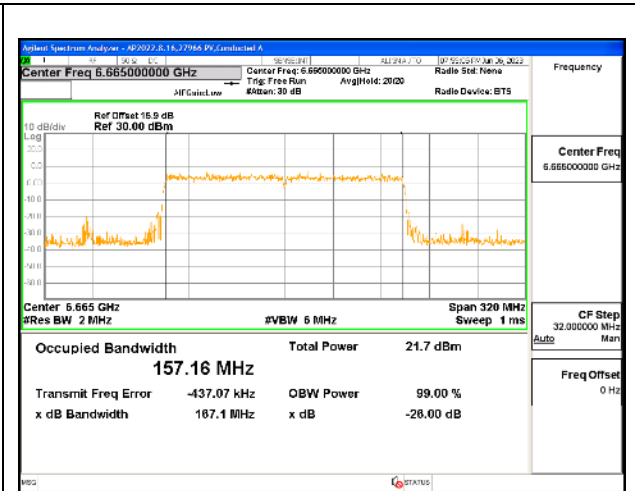

MID CHANNEL Antenna 8