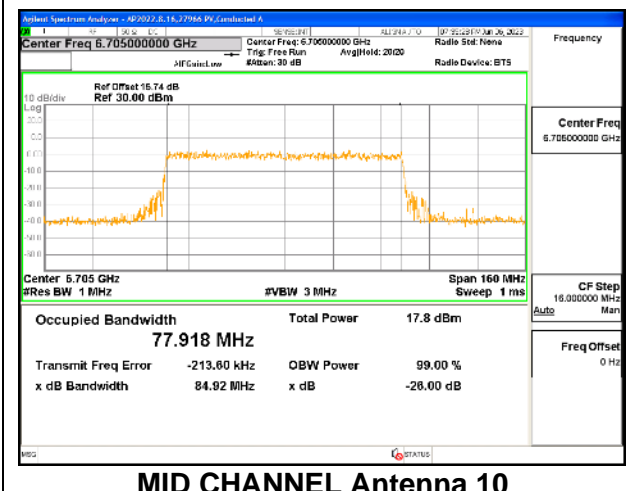

MID CHANNEL

MID CHANNEL Antenna 5

MID CHANNEL Antenna 8

MID CHANNEL Antenna 3

MID CHANNEL Antenna 10

9.3.25. 802.11ax HE160 MODE IN THE UNII-7 BAND

1TX Antenna 5 OFDMA MODE: 2x 996-Tones, Index S68

Channel	Frequency (MHz)	99% Bandwidth (MHz)
Mid	6665	157.10
Straddle	6825	157.00