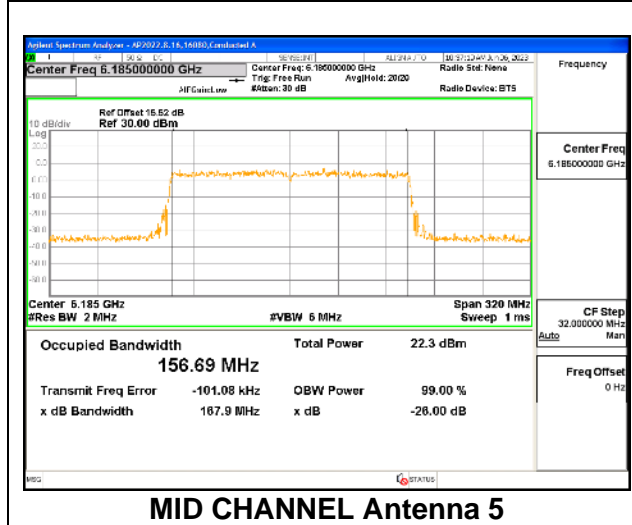

2TX Antenna 5 + Antenna 8 CDD OFDMA MODE: 2x 996-Tones, Index S68

Channel	Frequency (MHz)	99% Bandwidth Chain 0 (MHz)	99% Bandwidth Chain 1 (MHz)
Low	6025	156.89	157.21
Mid	6185	156.69	157.17
High	6345	157.03	157.02

MID CHANNEL