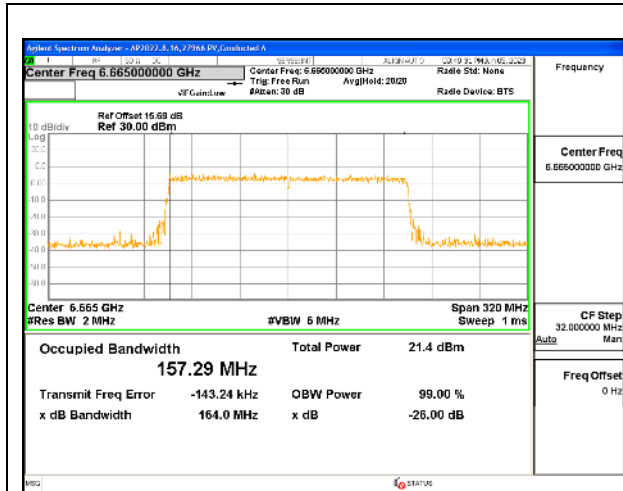

4TX Antenna 5 + Antenna 8 + Antenna 3+ Antenna 10 CDD OFDMA MODE: 2x 996-Tones, Index S68

Channel	Frequency (MHz)	99% Bandwidth Chain 0 (MHz)	99% Bandwidth Chain 1 (MHz)	99% Bandwidth Chain 2 (MHz)	99% Bandwidth Chain 3 (MHz)
Mid	6665	157.29	157.27	156.92	157.20
Straddle	6825	157.22	157.38	157.37	157.23

MID CHANNEL

MID CHANNEL Antenna 5