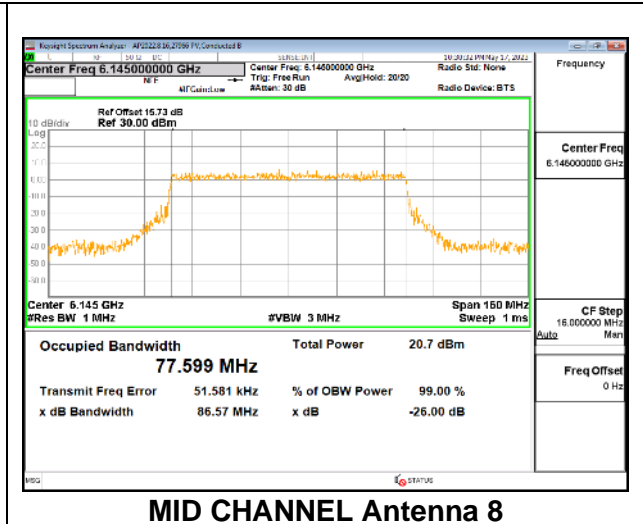

2TX Antenna 5 + Antenna 8 CDD OFDMA MODE: 996-Tones, RU Index 67

Channel	Frequency (MHz)	99% Bandwidth Chain 0 (MHz)	99% Bandwidth Chain 1 (MHz)
Low	5985	77.453	77.715
Mid	6145	77.687	77.599
High	6385	77.847	77.551

MID CHANNEL