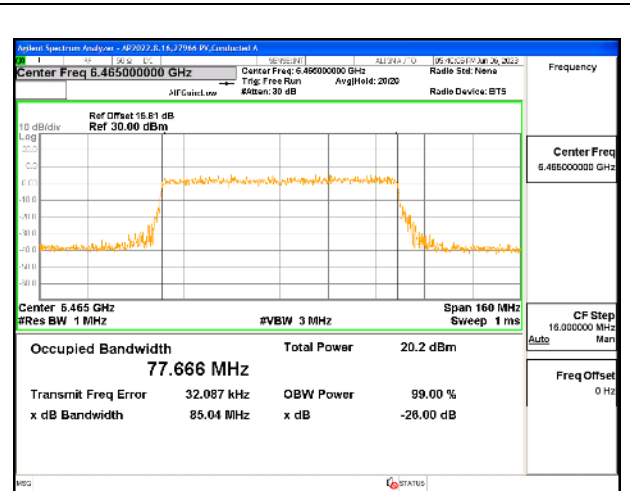

MID CHANNEL Antenna 8