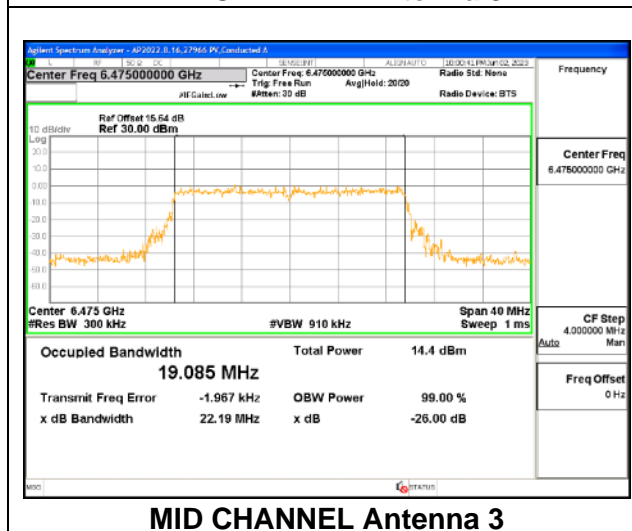

4TX Antenna 5 + Antenna 8 + Antenna 3+ Antenna 10 CDD OFDMA MODE: 242-Tones, RU Index 61

Channel	Frequency (MHz)	99% Bandwidth Chain 0 (MHz)	99% Bandwidth Chain 1 (MHz)	99% Bandwidth Chain 2 (MHz)	99% Bandwidth Chain 3 (MHz)
Low	6435	19.113	19.161	19.016	19.120
Mid	6475	19.049	19.058	19.085	19.063
High	6515	19.070	19.064	19.002	19.054

MID CHANNEL