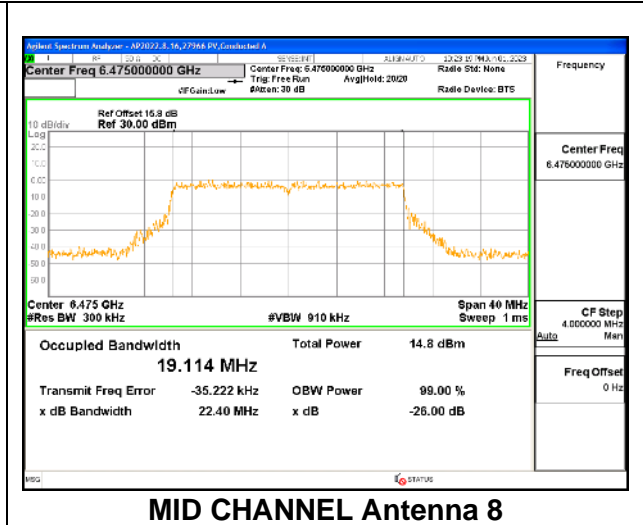

2TX Antenna 5 + Antenna 8 CDD OFDMA MODE: 242-Tones, RU Index 61

Channel	Frequency (MHz)	99% Bandwidth Chain 0 (MHz)	99% Bandwidth Chain 1 (MHz)
Low	6435	19.059	19.077
Mid	6475	19.106	19.114
High	6515	19.109	19.082

MID CHANNEL