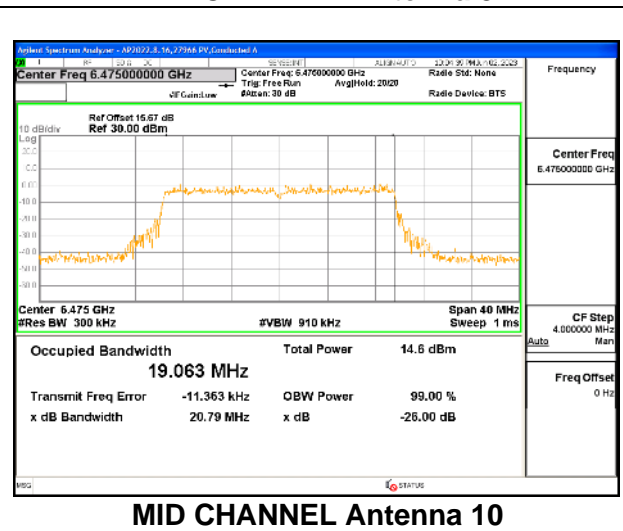

4TX Antenna 5 + Antenna 8 + Antenna 3+ Antenna 10 CDD OFDMA MODE: 242-Tones, RU Index 61

Channel	Frequency (MHz)	99% Bandwidth Chain 0 (MHz)	99% Bandwidth Chain 1 (MHz)	99% Bandwidth Chain 2 (MHz)	99% Bandwidth Chain 3 (MHz)
Low	6435	19.113	19.161	19.016	19.120
Mid	6475	19.049	19.058	19.085	19.063
High	6515	19.070	19.064	19.002	19.054

MID CHANNEL