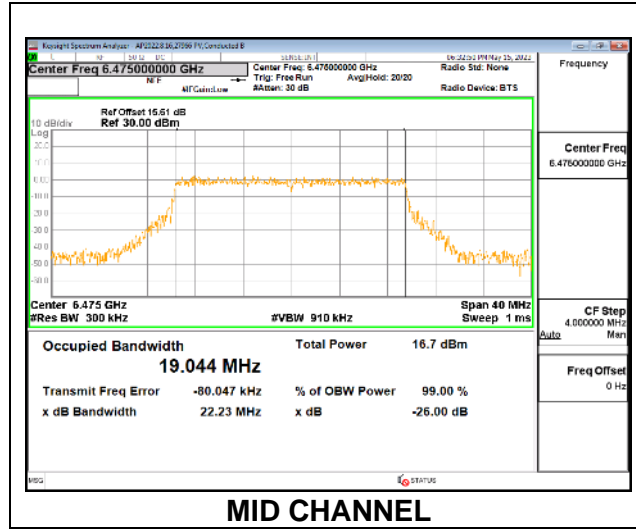

LOW CHANNEL

LOW CHANNEL Antenna 5

LOW CHANNEL Antenna 8

LOW CHANNEL Antenna 3

LOW CHANNEL Antenna 10

9.3.10. 802.11ax HE20 MODE IN THE UNII-6 BAND

1TX Antenna 5 OFDMA MODE: 242-Tones, RU Index 61

Channel	Frequency (MHz)	99% Bandwidth (MHz)
Low	6435	19.100
Mid	6475	19.044
High	6515	19.044