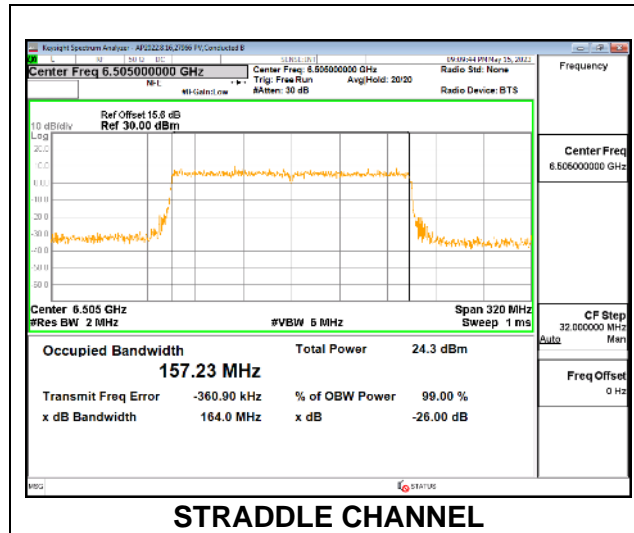

MID CHANNEL Antenna 8

MID CHANNEL Antenna 3

MID CHANNEL Antenna 10

9.3.16. 802.11ax HE160 MODE IN THE UNII-6 BAND

1TX Antenna 5 OFDMA MODE: 2x 996-Tones, Index S68

Channel	Frequency (MHz)	99% Bandwidth (MHz)
Straddle	6505	157.23