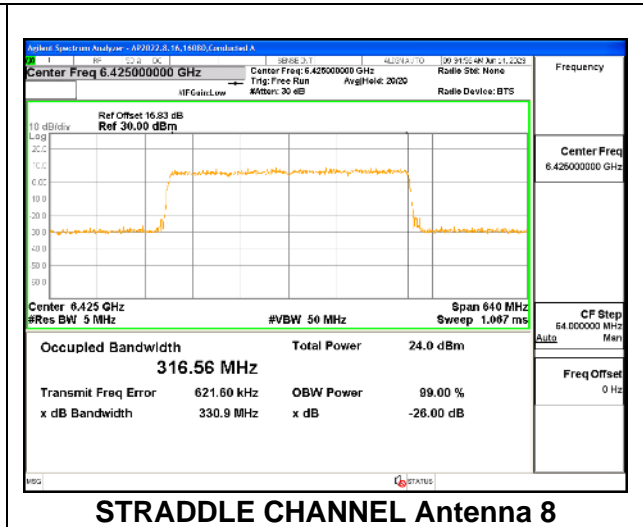

2TX Antenna 5 + Antenna 8 CDD OFDMA MODE: 4x 996-Tones, Index S69

Channel	Frequency (MHz)	99% Bandwidth Chain 0 (MHz)	99% Bandwidth Chain 1 (MHz)
Straddle	6425	317.01	316.56

STRADDLE CHANNEL