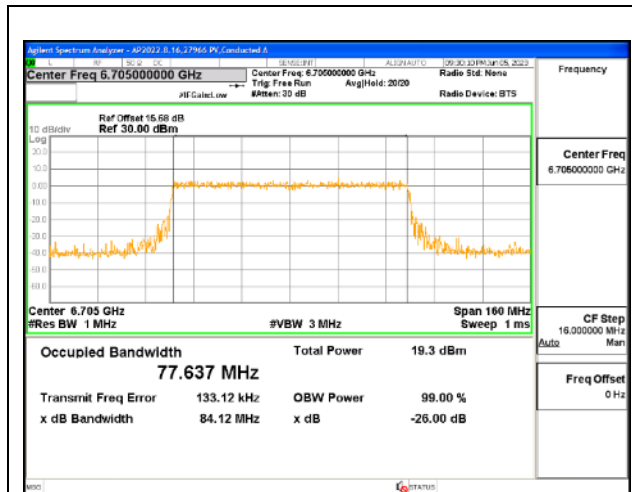

4TX Antenna 5 + Antenna 8 + Antenna 3+ Antenna 10 CDD OFDMA MODE: 996-Tones, RU Index 67

Channel	Frequency (MHz)	99% Bandwidth Chain 0 (MHz)	99% Bandwidth Chain 1 (MHz)	99% Bandwidth Chain 2 (MHz)	99% Bandwidth Chain 3 (MHz)
L Straddle	6545	77.577	77.614	77.418	77.497
Mid	6705	77.637	77.824	77.763	77.537
H Straddle	6865	77.644	77.765	77.588	77.656

MID CHANNEL

MID CHANNEL Antenna 5