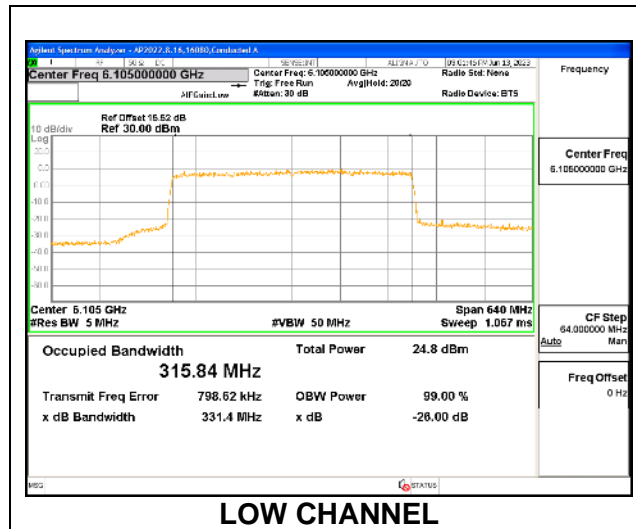

2TX Antenna 5 + Antenna 8 CDD OFDMA MODE: 4x 996-Tones, Index S69

Channel	Frequency (MHz)	99% Bandwidth Chain 0 (MHz)	99% Bandwidth Chain 1 (MHz)
Low	6105	315.31	317.19
High	6265	316.36	316.84

LOW CHANNEL