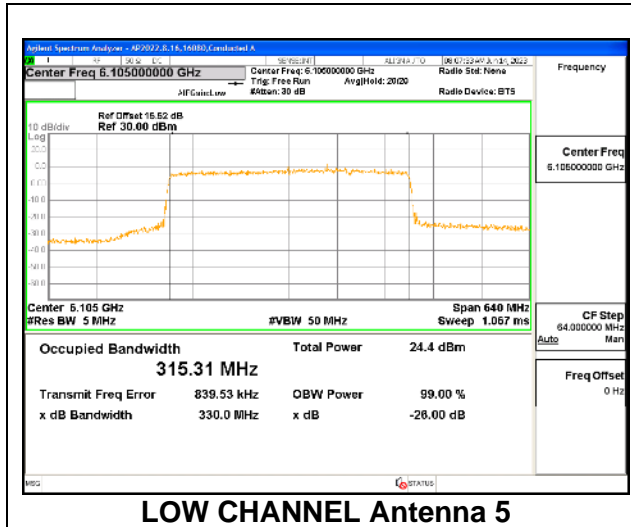

2TX Antenna 5 + Antenna 8 CDD OFDMA MODE: 4x 996-Tones, Index S69

Channel	Frequency (MHz)	99% Bandwidth Chain 0 (MHz)	99% Bandwidth Chain 1 (MHz)
Low	6105	315.31	317.19
High	6265	316.36	316.84

LOW CHANNEL