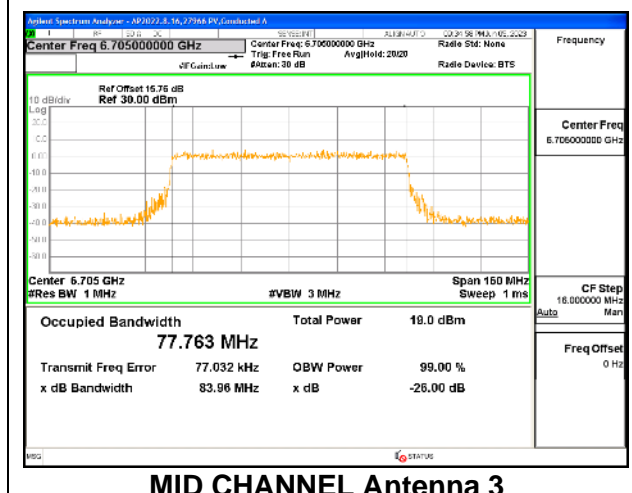

MID CHANNEL Antenna 3