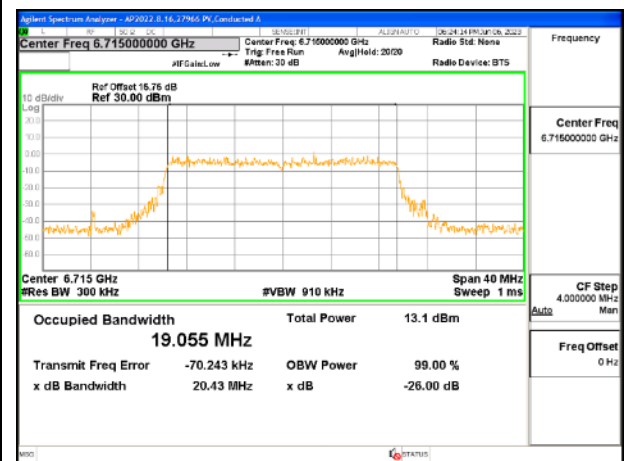

MID CHANNEL Antenna 10