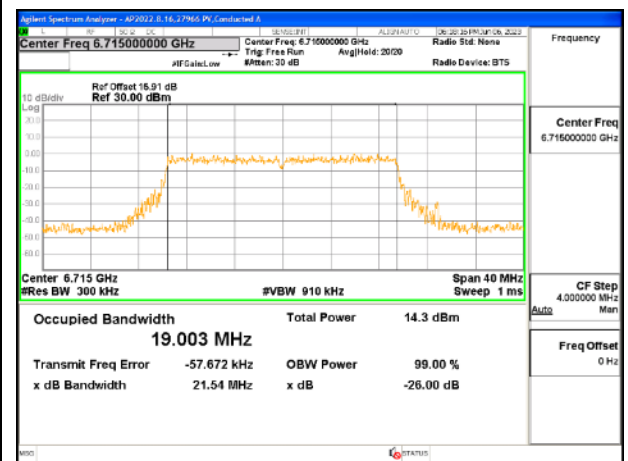

MID CHANNEL Antenna 8