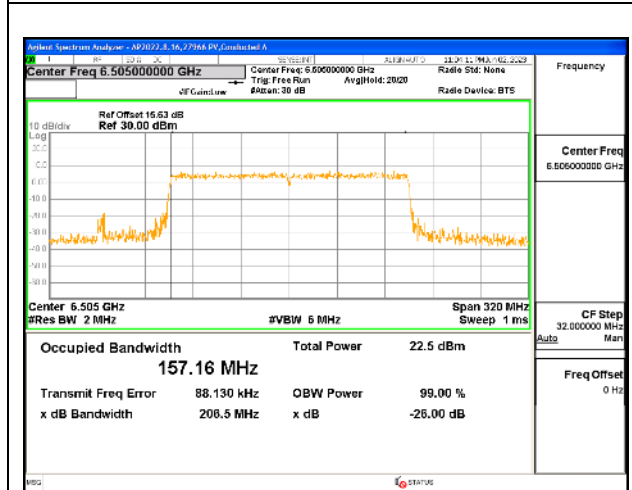

STRADDLE CHANNEL Antenna 3