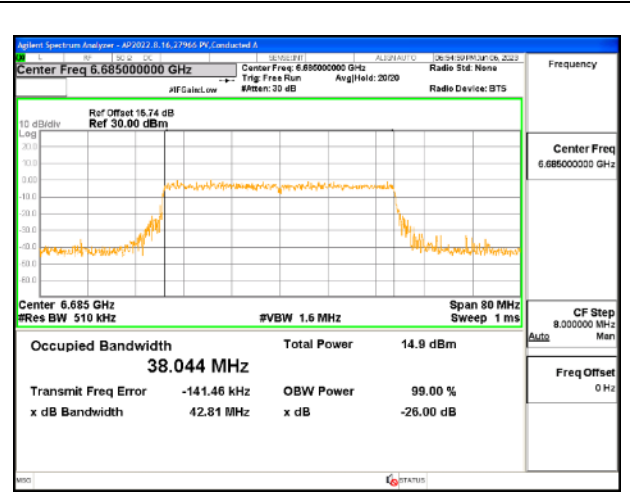

MID CHANNEL

MID CHANNEL Antenna 5

MID CHANNEL Antenna 8

MID CHANNEL Antenna 3

MID CHANNEL Antenna 10

9.3.23. 802.11ax HE80 MODE IN THE UNII-7 BAND

1TX Antenna 5 OFDMA MODE: 996-Tones, RU Index 67

Channel	Frequency (MHz)	99% Bandwidth (MHz)
L Straddle	6545	77.603
Mid	6705	77.527
H Straddle	6865	77.787