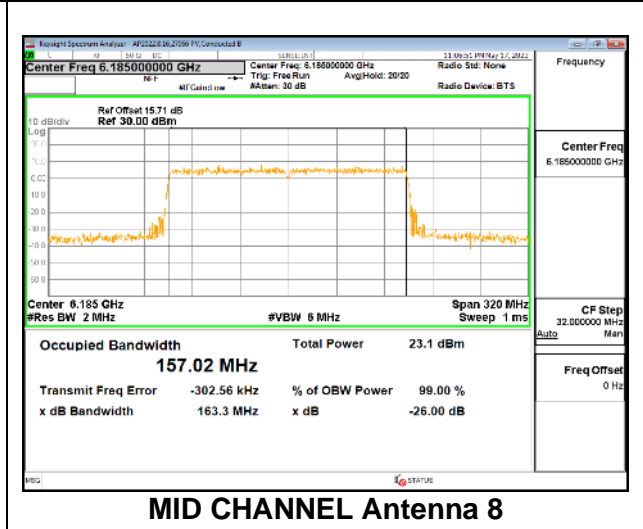

2TX Antenna 5 + Antenna 8 CDD OFDMA MODE: 2x 996-Tones, Index S68

Channel	Frequency (MHz)	99% Bandwidth Chain 0 (MHz)	99% Bandwidth Chain 1 (MHz)
Low	6025	156.65	157.15
Mid	6185	157.44	157.02
High	6345	157.31	157.32

MID CHANNEL