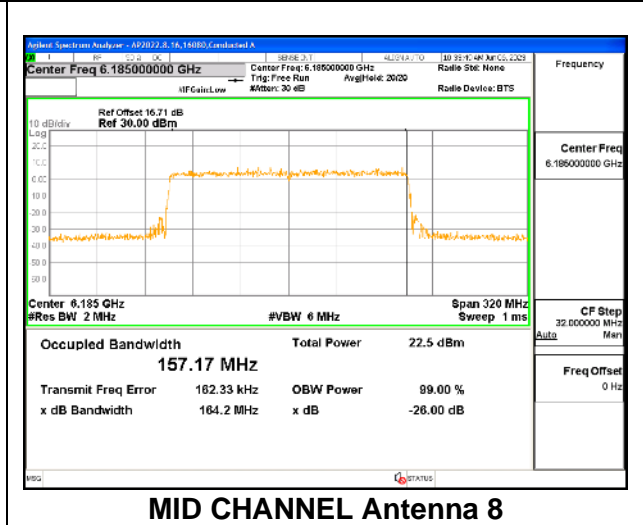

2TX Antenna 5 + Antenna 8 CDD OFDMA MODE: 2x 996-Tones, Index S68

Channel	Frequency (MHz)	99% Bandwidth Chain 0 (MHz)	99% Bandwidth Chain 1 (MHz)
Low	6025	156.89	157.21
Mid	6185	156.69	157.17
High	6345	157.03	157.02

MID CHANNEL