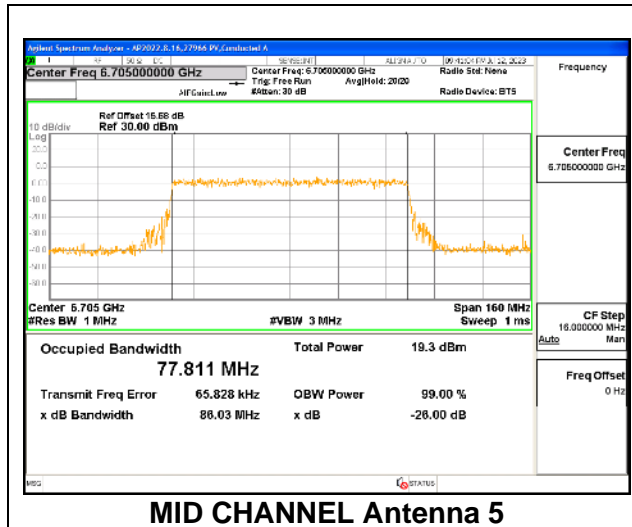

2TX Antenna 5 + Antenna 8 CDD OFDMA MODE: 996-Tones, RU Index 67

Channel	Frequency (MHz)	99% Bandwidth Chain 0 (MHz)	99% Bandwidth Chain 1 (MHz)
L Straddle	6545	77.649	77.615
Mid	6705	77.811	77.549
H Straddle	6865	77.674	77.661

MID CHANNEL