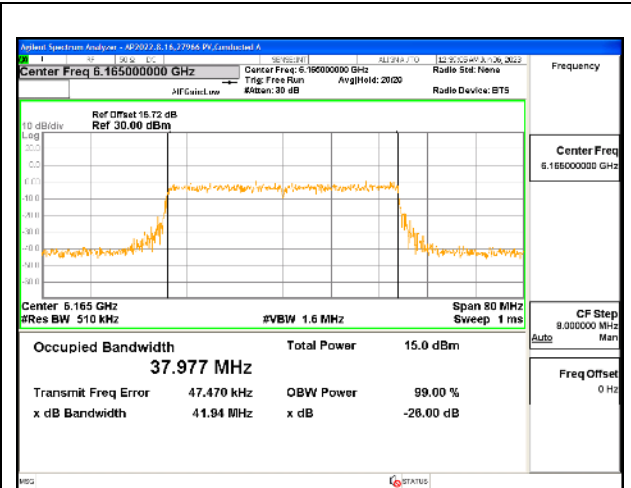

MID CHANNEL Antenna 8