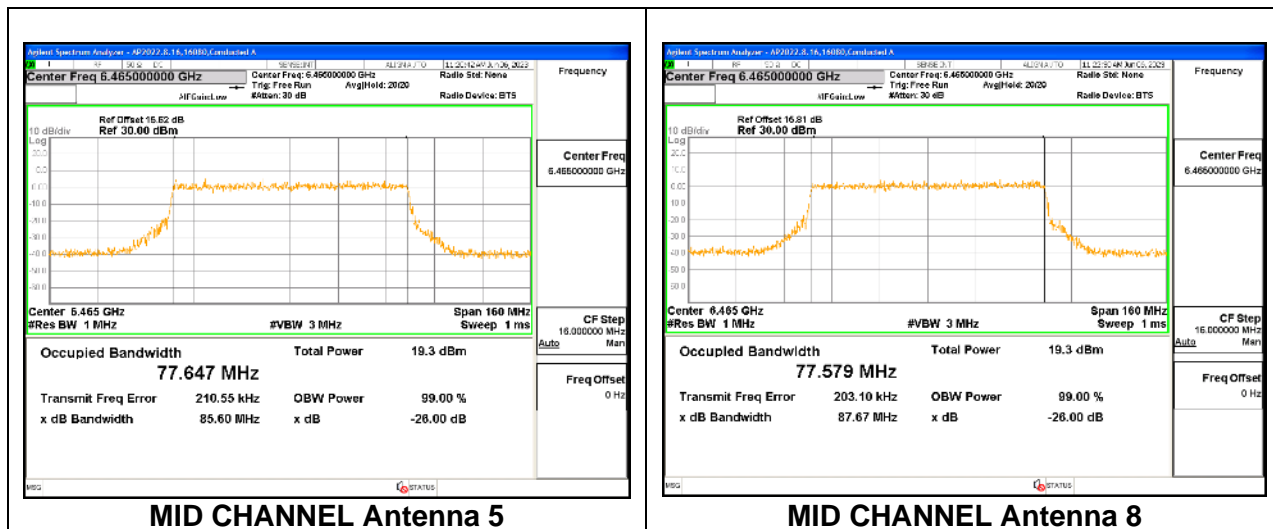

2TX Antenna 5 + Antenna 8 CDD OFDMA MODE: 996-Tones, RU Index 67

Channel	Frequency (MHz)	99% Bandwidth Chain 0 (MHz)	99% Bandwidth Chain 1 (MHz)
Mid	6465	77.647	77.579

MID CHANNEL