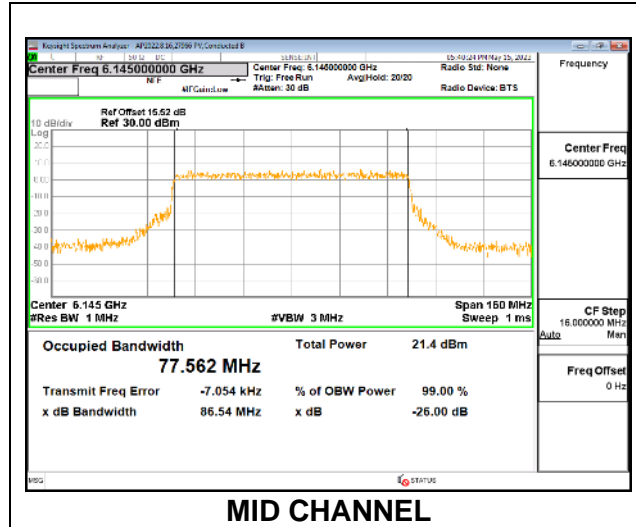

MID CHANNEL

MID CHANNEL Antenna 5

MID CHANNEL Antenna 8

MID CHANNEL Antenna 3

MID CHANNEL Antenna 10

9.3.5. 802.11ax HE80 MODE IN THE UNII-5 BAND

1TX Antenna 5 OFDMA MODE: 996-Tones, RU Index 67

Channel	Frequency (MHz)	99% Bandwidth (MHz)
Low	5985	77.413
Mid	6145	77.562
High	6385	77.531