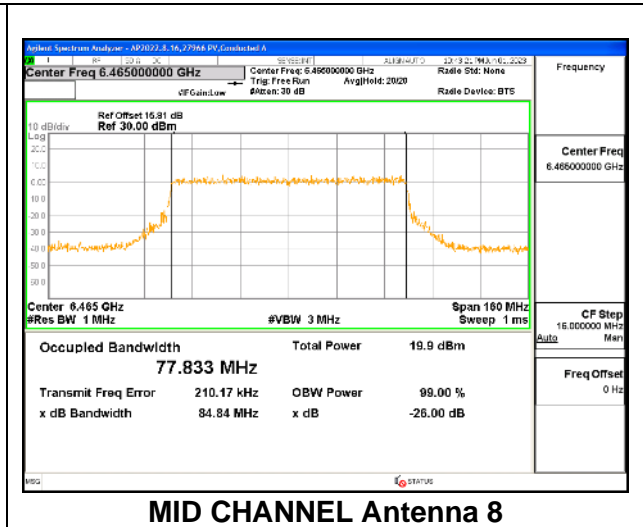

2TX Antenna 5 + Antenna 8 CDD OFDMA MODE: 996-Tones, RU Index 67

Channel	Frequency (MHz)	99% Bandwidth Chain 0 (MHz)	99% Bandwidth Chain 1 (MHz)
Mid	6465	77.702	77.833

MID CHANNEL