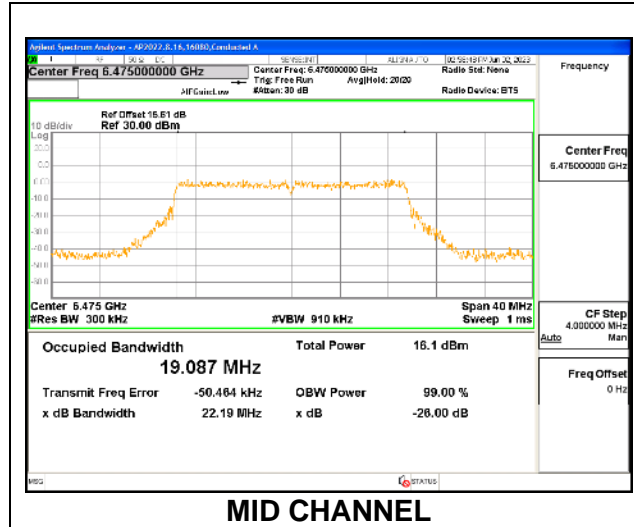

9.3.11. 802.11be EHT20 MODE IN THE UNII-6 BAND

1TX Antenna 5 OFDMA MODE: 242-Tones, RU Index 61

Channel	Frequency (MHz)	99% Bandwidth (MHz)
Low	6435	19.115
Mid	6475	19.087
High	6515	19.078