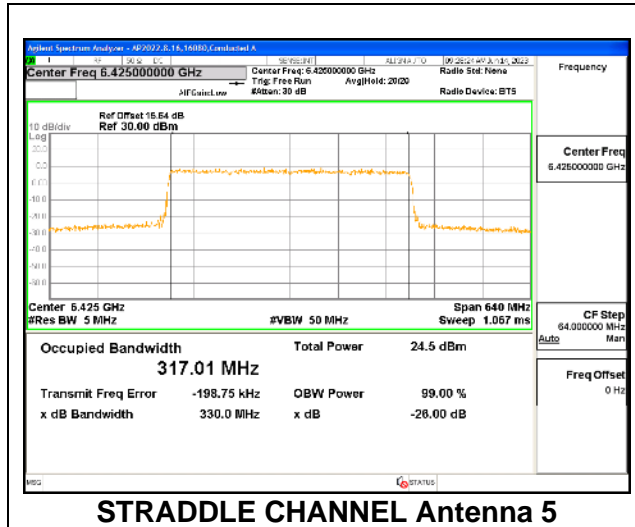

2TX Antenna 5 + Antenna 8 CDD OFDMA MODE: 4x 996-Tones, Index S69

Channel	Frequency (MHz)	99% Bandwidth Chain 0 (MHz)	99% Bandwidth Chain 1 (MHz)
Straddle	6425	317.01	316.56

STRADDLE CHANNEL