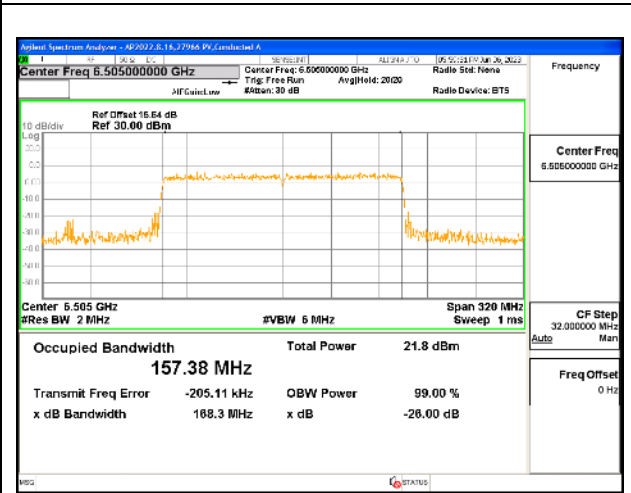

STRADDLE CHANNEL Antenna 10