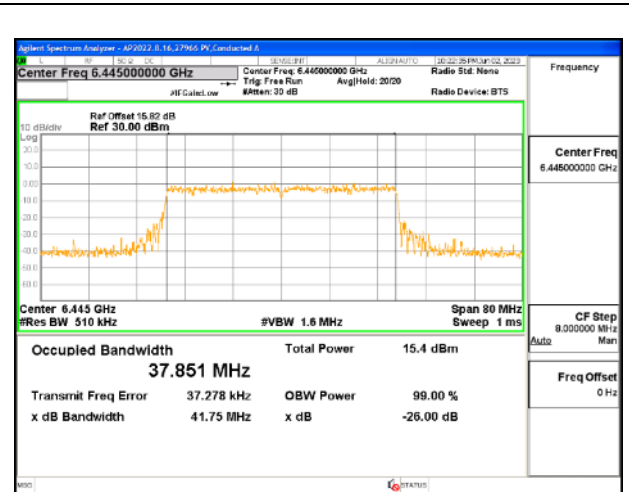

LOW CHANNEL Antenna 8