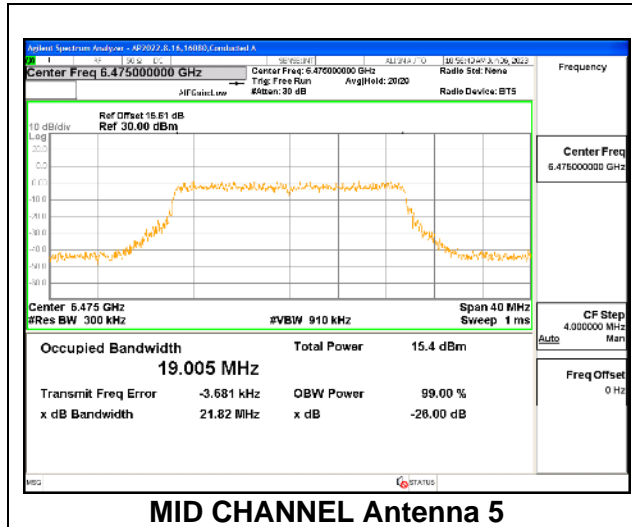

2TX Antenna 5 + Antenna 8 CDD OFDMA MODE: 242-Tones, RU Index 61

Channel	Frequency (MHz)	99% Bandwidth Chain 0 (MHz)	99% Bandwidth Chain 1 (MHz)
Low	6435	19.082	19.055
Mid	6475	19.005	19.155
High	6515	19.047	19.050

MID CHANNEL