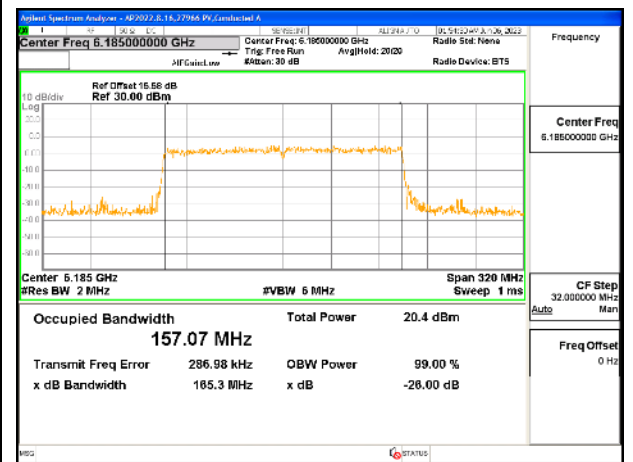

MID CHANNEL Antenna 10