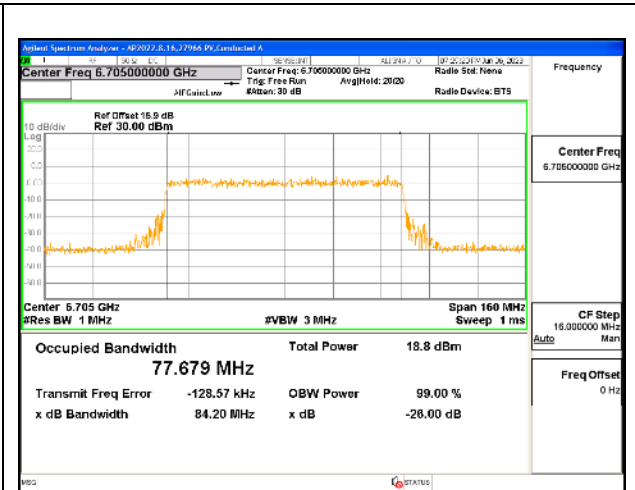

MID CHANNEL Antenna 8