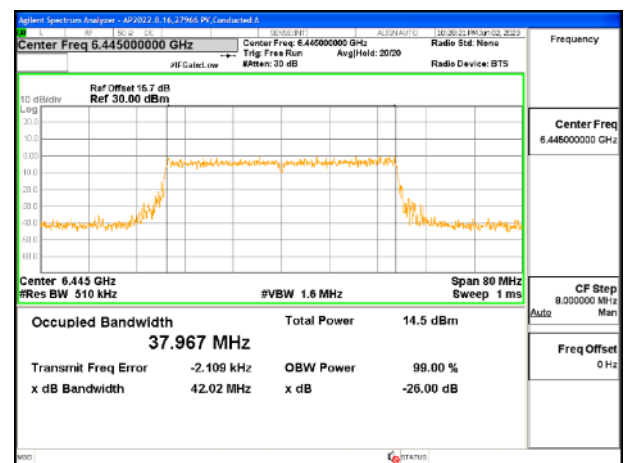

LOW CHANNEL

LOW CHANNEL Antenna 5

LOW CHANNEL Antenna 8

LOW CHANNEL Antenna 3

LOW CHANNEL Antenna 10

9.3.13. 802.11be EHT40 MODE IN THE UNII-6 BAND

1TX Antenna 5 OFDMA MODE: 484-Tones, RU Index 65

Channel	Frequency (MHz)	99% Bandwidth (MHz)
Low	6445	37.963
Straddle	6525	38.025