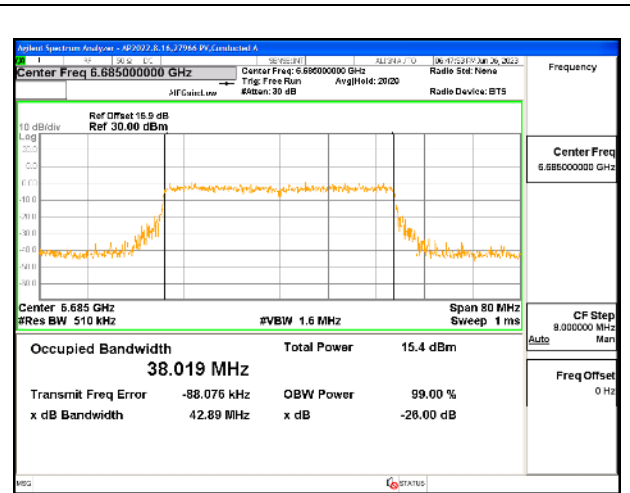

MID CHANNEL Antenna 8