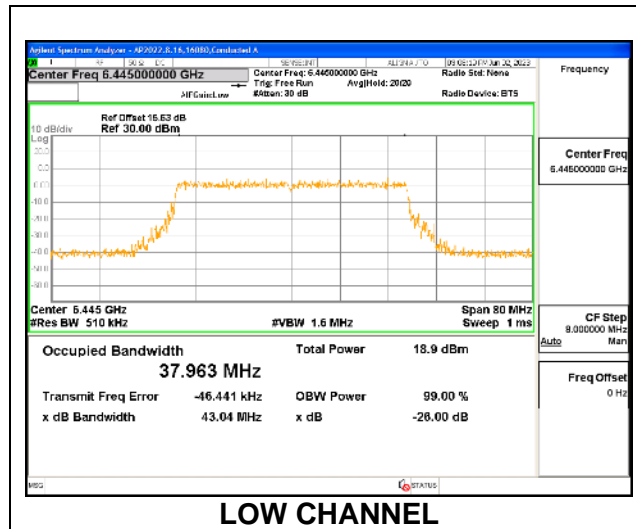

LOW CHANNEL

LOW CHANNEL Antenna 5

LOW CHANNEL Antenna 8

LOW CHANNEL Antenna 3

LOW CHANNEL Antenna 10

9.3.13. 802.11be EHT40 MODE IN THE UNII-6 BAND

1TX Antenna 5 OFDMA MODE: 484-Tones, RU Index 65

Channel	Frequency (MHz)	99% Bandwidth (MHz)
Low	6445	37.963
Straddle	6525	38.025