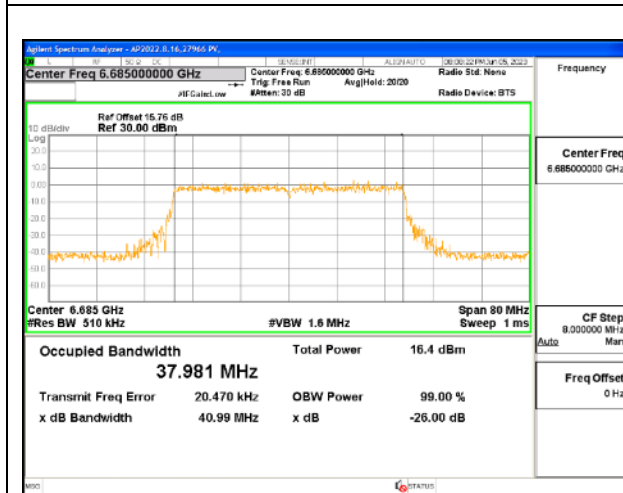

MID CHANNEL Antenna 3