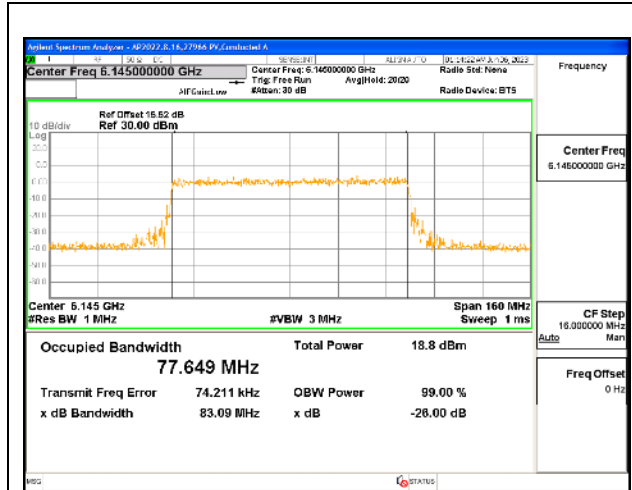

4TX Antenna 5 + Antenna 8 + Antenna 3+ Antenna 10 CDD OFDMA MODE: 996-Tones, RU Index 67

Channel	Frequency (MHz)	99% Bandwidth Chain 0 (MHz)	99% Bandwidth Chain 1 (MHz)	99% Bandwidth Chain 2 (MHz)	99% Bandwidth Chain 3 (MHz)
Low	5985	77.572	77.586	77.460	77.588
Mid	6145	77.649	77.617	77.685	77.827
High	6385	77.576	77.428	77.755	77.727

MID CHANNEL

MID CHANNEL Antenna 5