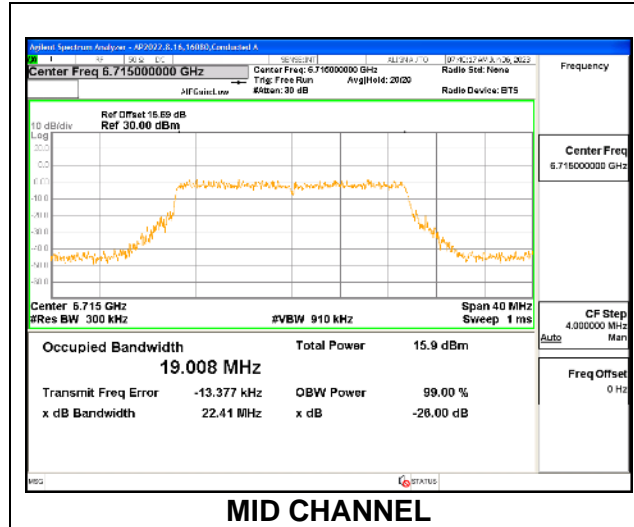

MID CHANNEL

2TX Antenna 5 + Antenna 8 CDD OFDMA MODE: 242-Tones, RU Index 61

Channel	Frequency (MHz)	99% Bandwidth Chain 0 (MHz)	99% Bandwidth Chain 1 (MHz)
Low	6535	19.148	19.083
Mid	6715	19.065	19.048
Straddle	6875	19.023	19.040