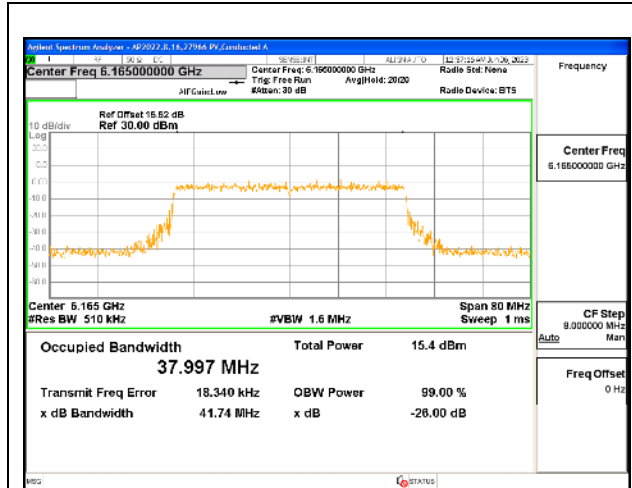

4TX Antenna 5 + Antenna 8 + Antenna 3+ Antenna 10 CDD OFDMA MODE: 484-Tones, RU Index 65

Channel	Frequency (MHz)	99% Bandwidth Chain 0 (MHz)	99% Bandwidth Chain 1 (MHz)	99% Bandwidth Chain 2 (MHz)	99% Bandwidth Chain 3 (MHz)
Low	5965	37.895	38.016	37.896	38.015
Mid	6165	37.997	37.977	37.990	37.956
High	6405	37.931	38.030	37.932	37.962

MID CHANNEL

MID CHANNEL Antenna 5