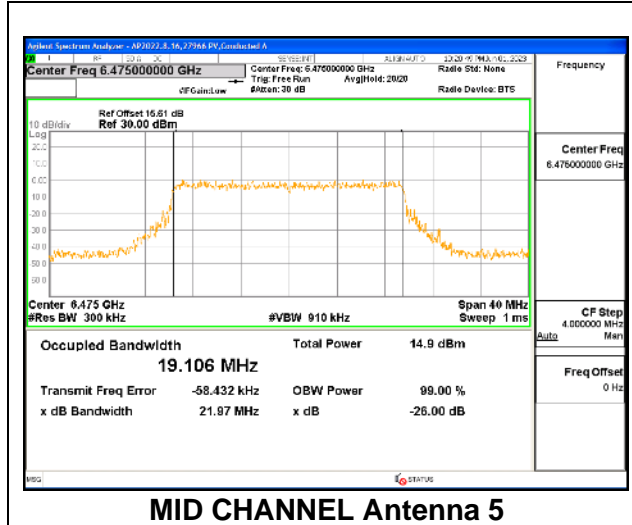

2TX Antenna 5 + Antenna 8 CDD OFDMA MODE: 242-Tones, RU Index 61

Channel	Frequency (MHz)	99% Bandwidth Chain 0 (MHz)	99% Bandwidth Chain 1 (MHz)
Low	6435	19.059	19.077
Mid	6475	19.106	19.114
High	6515	19.109	19.082

MID CHANNEL