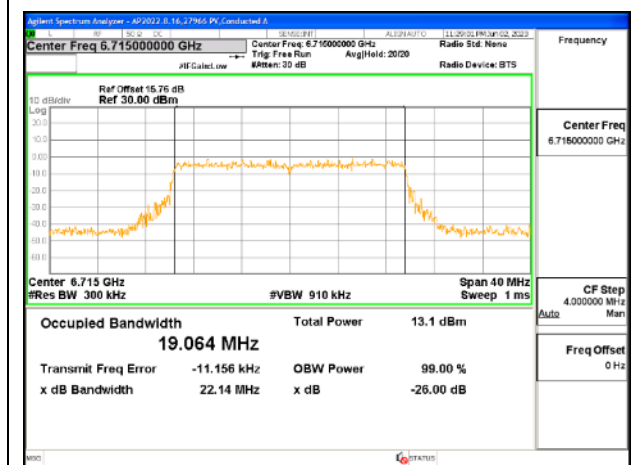

MID CHANNEL Antenna 3