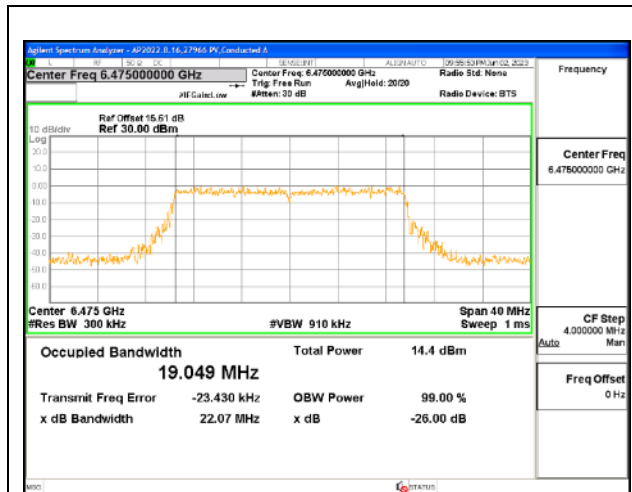

4TX Antenna 5 + Antenna 8 + Antenna 3+ Antenna 10 CDD OFDMA MODE: 242-Tones, RU Index 61

Channel	Frequency (MHz)	99% Bandwidth Chain 0 (MHz)	99% Bandwidth Chain 1 (MHz)	99% Bandwidth Chain 2 (MHz)	99% Bandwidth Chain 3 (MHz)
Low	6435	19.113	19.161	19.016	19.120
Mid	6475	19.049	19.058	19.085	19.063
High	6515	19.070	19.064	19.002	19.054

MID CHANNEL