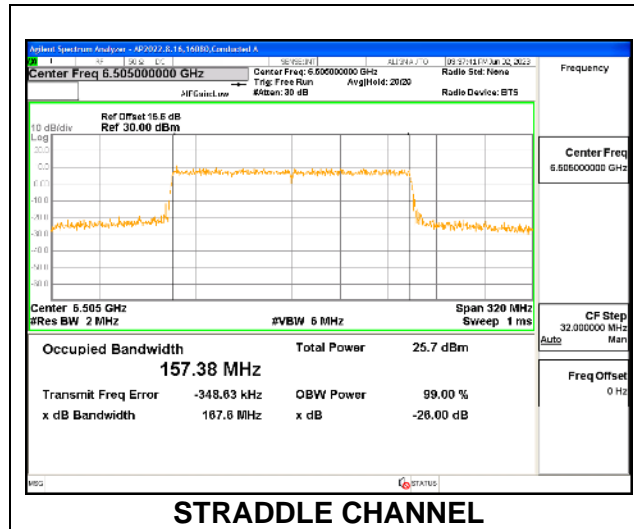

STRADDLE CHANNEL Antenna 8

STRADDLE CHANNEL Antenna 3

STRADDLE CHANNEL Antenna 10

9.3.17. 802.11be EHT160 MODE IN THE UNII-6 BAND

1TX Antenna 5 OFDMA MODE: 2x 996-Tones, Index S68

Channel	Frequency (MHz)	99% Bandwidth (MHz)
Straddle	6505	157.38