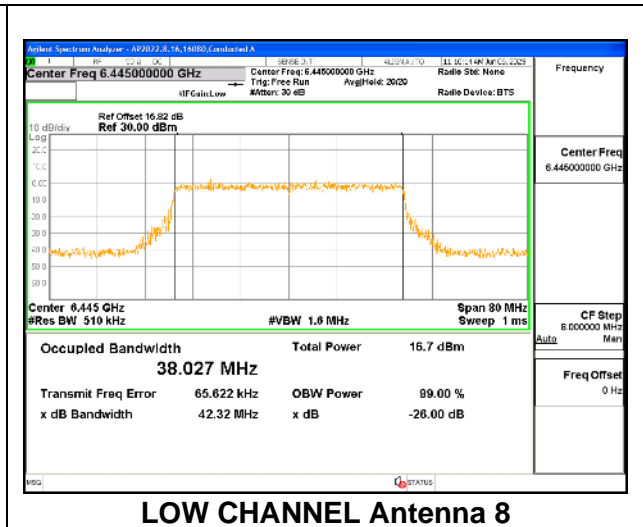

2TX Antenna 5 + Antenna 8 CDD OFDMA MODE: 484-Tones, RU Index 65

Channel	Frequency (MHz)	99% Bandwidth Chain 0 (MHz)	99% Bandwidth Chain 1 (MHz)
Low	6445	37.957	38.027
Straddle	6525	37.938	37.947

LOW CHANNEL