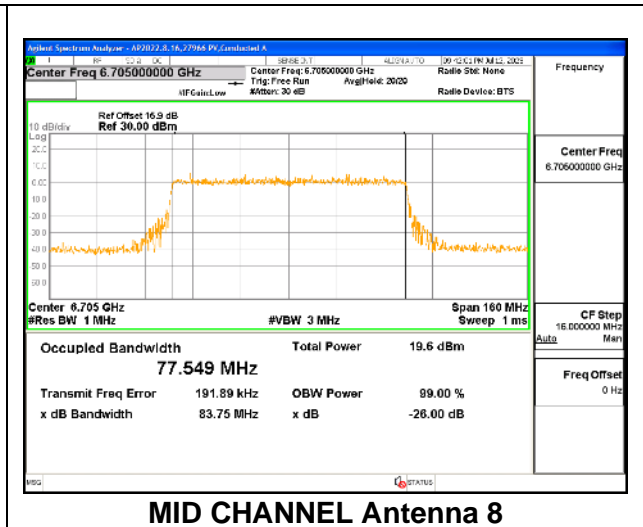

2TX Antenna 5 + Antenna 8 CDD OFDMA MODE: 996-Tones, RU Index 67

Channel	Frequency (MHz)	99% Bandwidth Chain 0 (MHz)	99% Bandwidth Chain 1 (MHz)
L Straddle	6545	77.649	77.615
Mid	6705	77.811	77.549
H Straddle	6865	77.674	77.661

MID CHANNEL