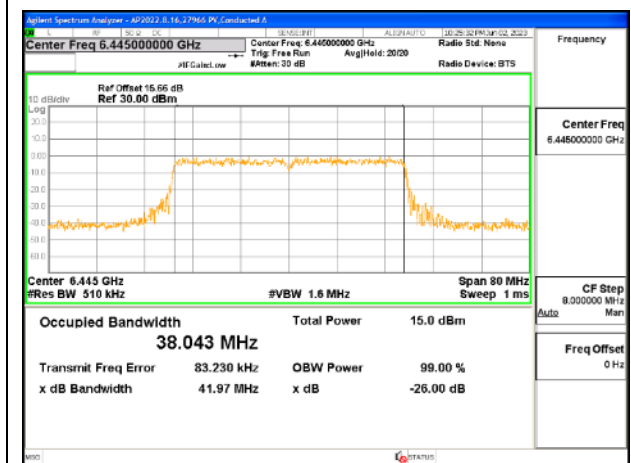

LOW CHANNEL Antenna 3