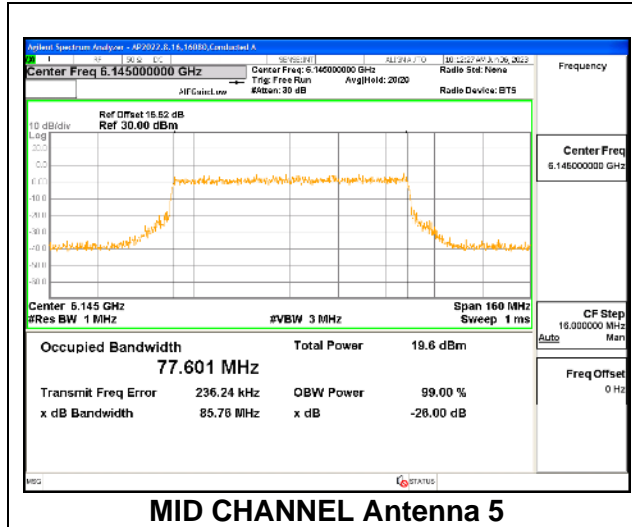

2TX Antenna 5 + Antenna 8 CDD OFDMA MODE: 996-Tones, RU Index 67

Channel	Frequency (MHz)	99% Bandwidth Chain 0 (MHz)	99% Bandwidth Chain 1 (MHz)
Low	5985	77.530	77.757
Mid	6145	77.601	77.631
High	6385	77.791	77.742

MID CHANNEL