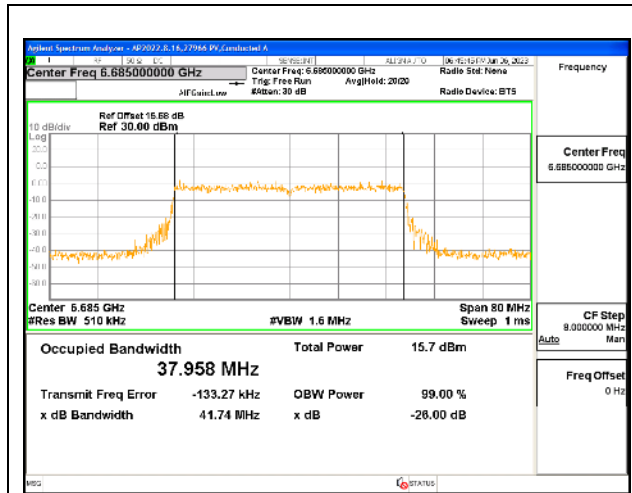

4TX Antenna 5 + Antenna 8 + Antenna 3+ Antenna 10 CDD OFDMA MODE: 484-Tones, RU Index 65

Channel	Frequency (MHz)	99% Bandwidth Chain 0 (MHz)	99% Bandwidth Chain 1 (MHz)	99% Bandwidth Chain 2 (MHz)	99% Bandwidth Chain 3 (MHz)
Low	6565	37.922	37.980	37.914	37.924
Mid	6685	37.958	38.019	37.983	38.044
High	6845	37.987	38.029	37.930	37.986

MID CHANNEL

MID CHANNEL Antenna 5