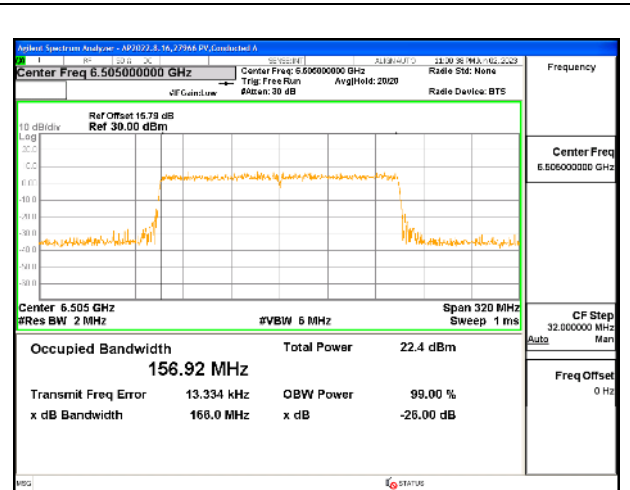

STRADDLE CHANNEL Antenna 8