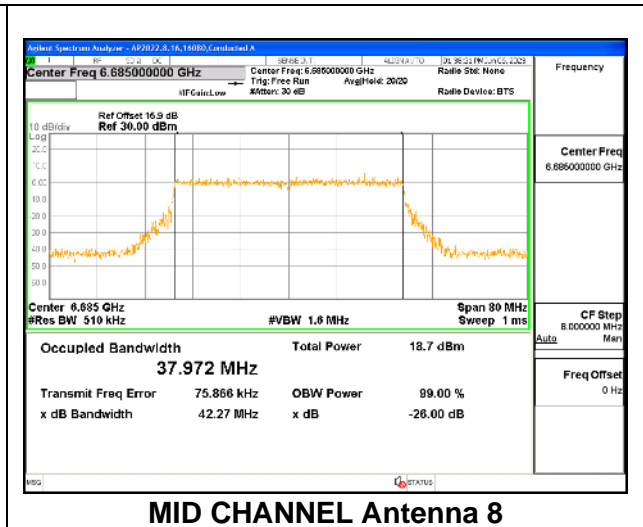

2TX Antenna 5 + Antenna 8 CDD OFDMA MODE: 484-Tones, RU Index 65

Channel	Frequency (MHz)	99% Bandwidth Chain 0 (MHz)	99% Bandwidth Chain 1 (MHz)
Low	6565	38.122	37.950
Mid	6685	37.969	37.972
High	6845	38.034	38.051

MID CHANNEL