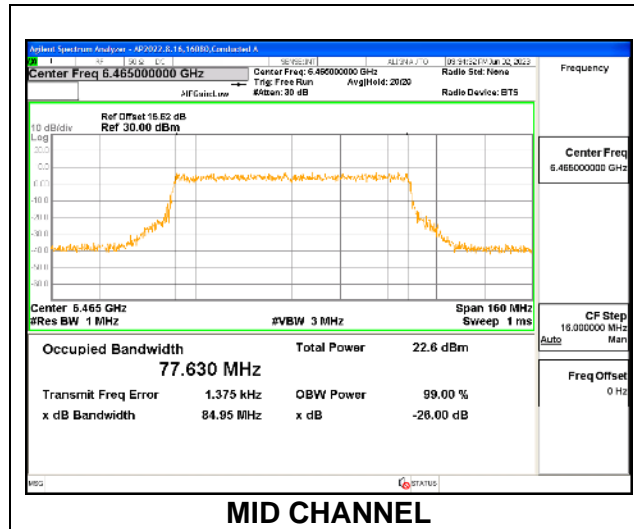

MID CHANNEL Antenna 8

MID CHANNEL Antenna 3

MID CHANNEL Antenna 10

9.3.15. 802.11be EHT80 MODE IN THE UNII-6 BAND

1TX Antenna 5 OFDMA MODE: 996-Tones, RU Index 67

Channel	Frequency (MHz)	99% Bandwidth (MHz)
Mid	6465	77.630