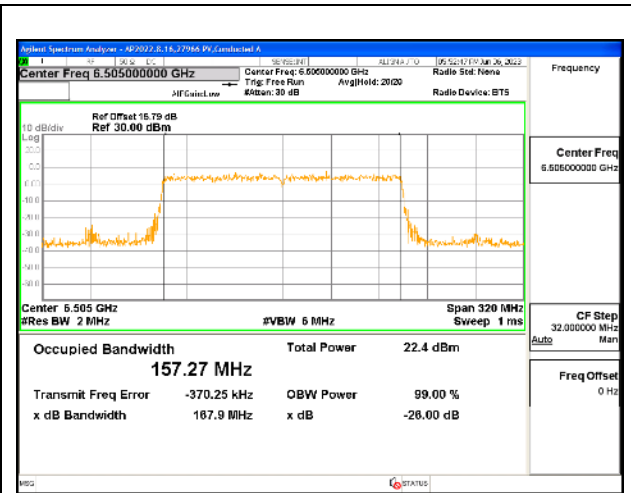

STRADDLE CHANNEL Antenna 8