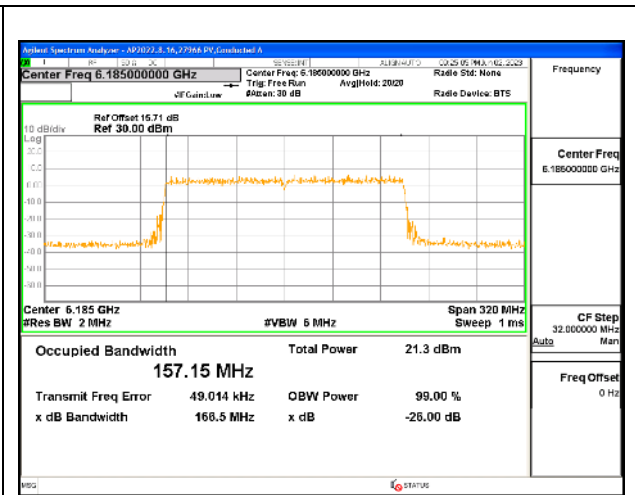

MID CHANNEL Antenna 8