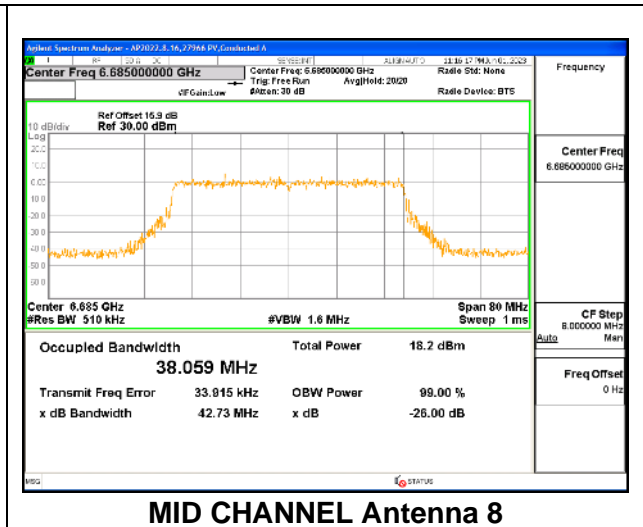

2TX Antenna 5 + Antenna 8 CDD OFDMA MODE: 484-Tones, RU Index 65

Channel	Frequency (MHz)	99% Bandwidth Chain 0 (MHz)	99% Bandwidth Chain 1 (MHz)
Low	6565	37.981	37.974
Mid	6685	38.049	38.059
High	6845	38.038	38.048

MID CHANNEL