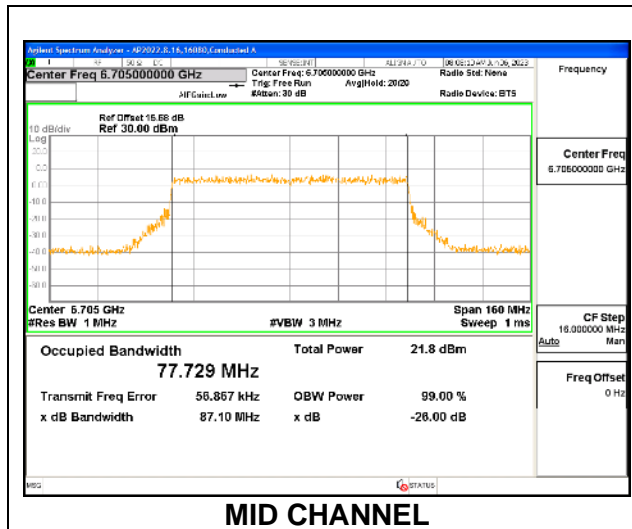

MID CHANNEL

MID CHANNEL Antenna 5

MID CHANNEL Antenna 8

MID CHANNEL Antenna 3

MID CHANNEL Antenna 10

9.3.24. 802.11be EHT80 MODE IN THE UNII-7 BAND

1TX Antenna 5 OFDMA MODE: 996-Tones, RU Index 67

Channel	Frequency (MHz)	99% Bandwidth (MHz)
L Straddle	6545	77.764
Mid	6705	77.729
H Straddle	6865	77.763