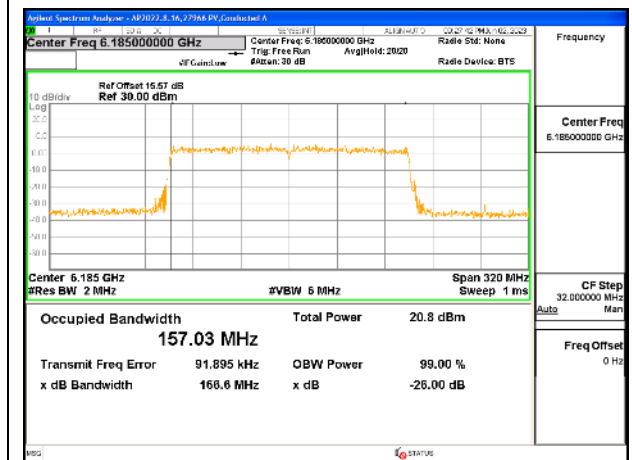

MID CHANNEL Antenna 3