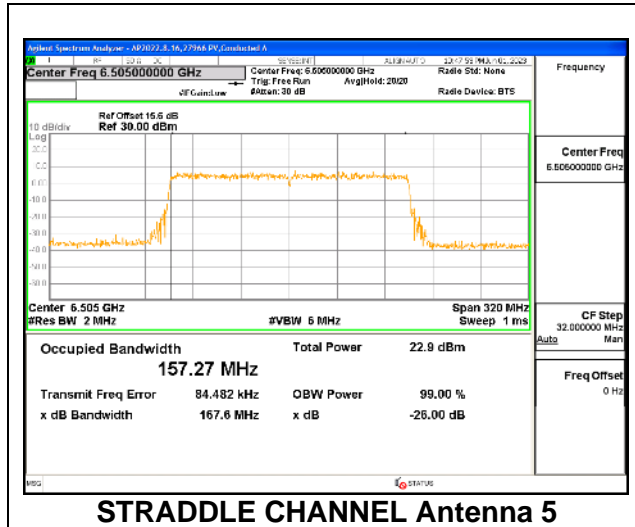

2TX Antenna 5 + Antenna 8 CDD OFDMA MODE: 2x 996-Tones, Index S68

Channel	Frequency (MHz)	99% Bandwidth Chain 0 (MHz)	99% Bandwidth Chain 1 (MHz)
Straddle	6505	157.27	156.92

STRADDLE CHANNEL