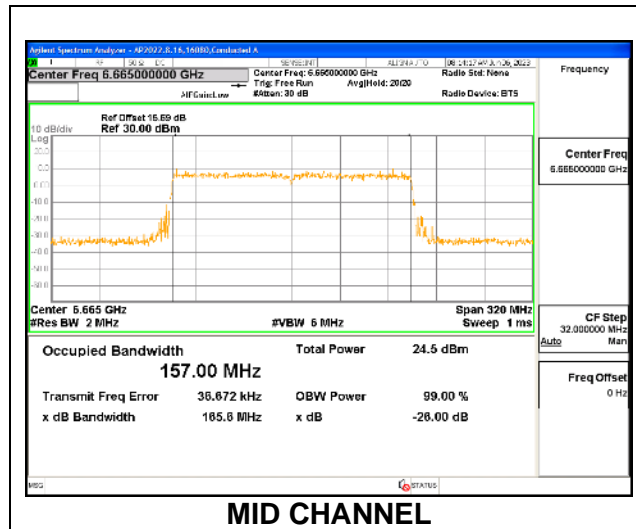

MID CHANNEL

MID CHANNEL Antenna 5

MID CHANNEL Antenna 8

MID CHANNEL Antenna 3

MID CHANNEL Antenna 10

9.3.26. 802.11be EHT160 MODE IN THE UNII-7 BAND

1TX Antenna 5 OFDMA MODE: 2x 996-Tones, Index S68

Channel	Frequency (MHz)	99% Bandwidth (MHz)
Mid	6665	157.00
Straddle	6825	157.28