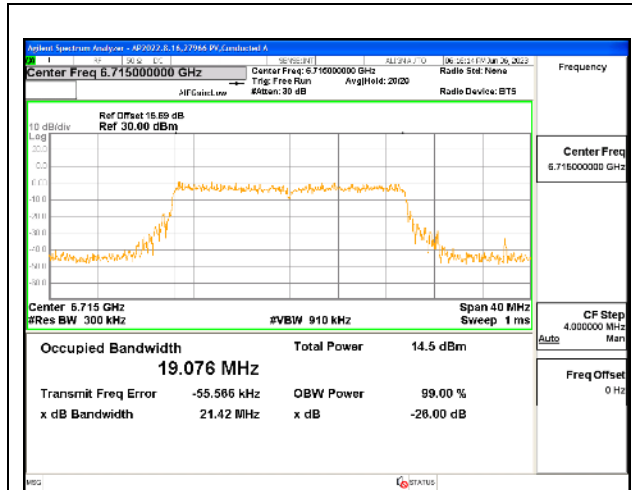

4TX Antenna 5 + Antenna 8 + Antenna 3+ Antenna 10 CDD OFDMA MODE: 242-Tones, RU Index 61

Channel	Frequency (MHz)	99% Bandwidth Chain 0 (MHz)	99% Bandwidth Chain 1 (MHz)	99% Bandwidth Chain 2 (MHz)	99% Bandwidth Chain 3 (MHz)
Low	6535	19.081	19.094	19.057	19.096
Mid	6715	19.076	19.003	19.050	19.055
Straddle	6875	19.027	19.087	19.100	19.109

MID CHANNEL

MID CHANNEL Antenna 5