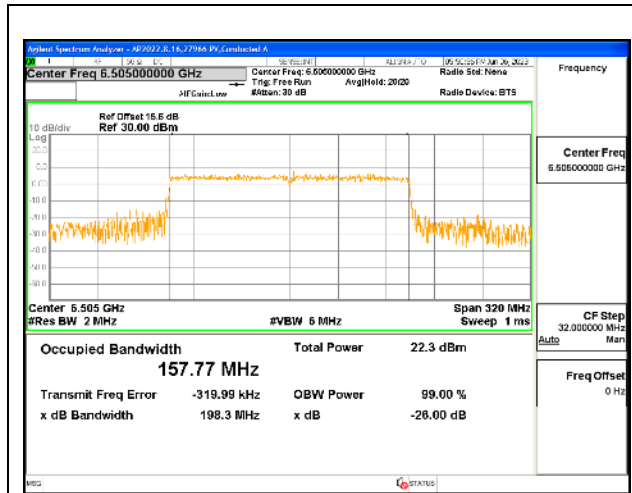

4TX Antenna 5 + Antenna 8 + Antenna 3+ Antenna 10 CDD OFDMA MODE: 2x 996-Tones, Index S68

Channel	Frequency (MHz)	99% Bandwidth Chain 0 (MHz)	99% Bandwidth Chain 1 (MHz)	99% Bandwidth Chain 2 (MHz)	99% Bandwidth Chain 3 (MHz)
Straddle	6505	157.77	157.27	157.08	157.38

STRADDLE CHANNEL

STRADDLE CHANNEL Antenna 5