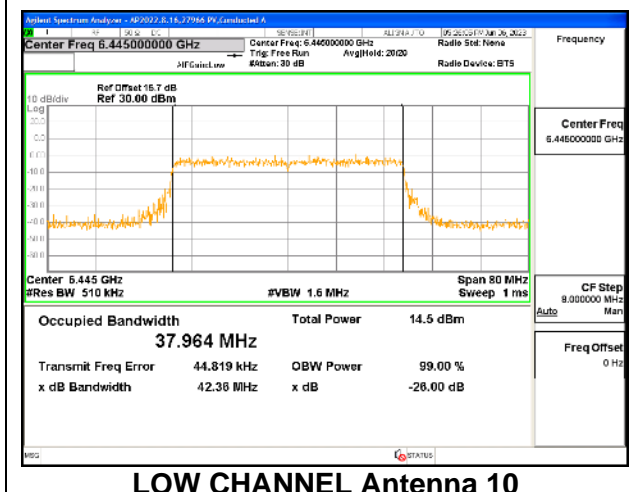

LOW CHANNEL

LOW CHANNEL Antenna 5

LOW CHANNEL Antenna 8

LOW CHANNEL Antenna 3

LOW CHANNEL Antenna 10

9.3.14. 802.11ax HE80 MODE IN THE UNII-6 BAND

1TX Antenna 5 OFDMA MODE: 996-Tones, RU Index 67

Channel	Frequency (MHz)	99% Bandwidth (MHz)
Mid	6465	77.720