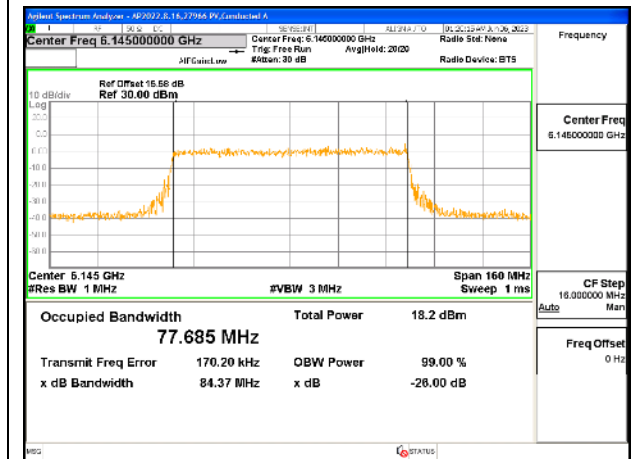

MID CHANNEL Antenna 3