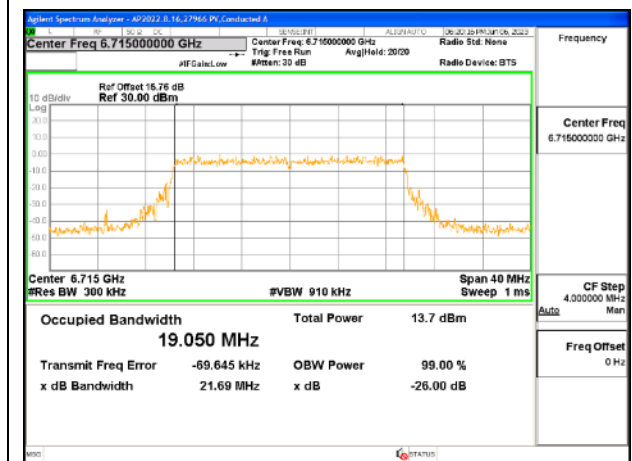

MID CHANNEL Antenna 3