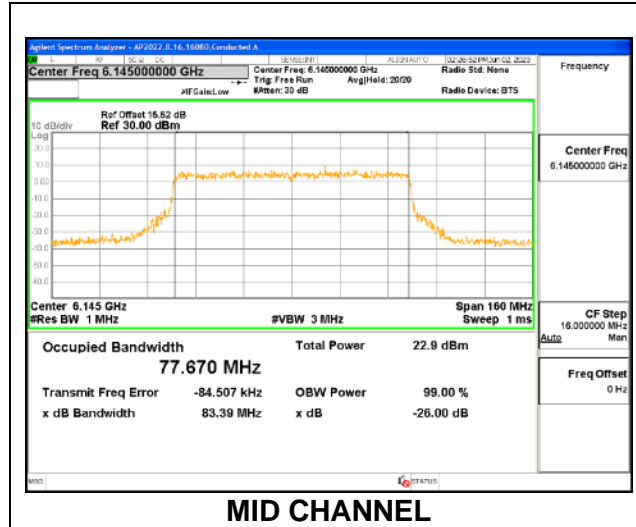

MID CHANNEL

MID CHANNEL Antenna 5

MID CHANNEL Antenna 8

MID CHANNEL Antenna 3

MID CHANNEL Antenna 10

9.3.6. 802.11be EHT80 MODE IN THE UNII-5 BAND

1TX Antenna 5 OFDMA MODE: 996-Tones, RU Index 67

Channel	Frequency (MHz)	99% Bandwidth (MHz)
Low	5985	77.585
Mid	6145	77.670
High	6385	77.802