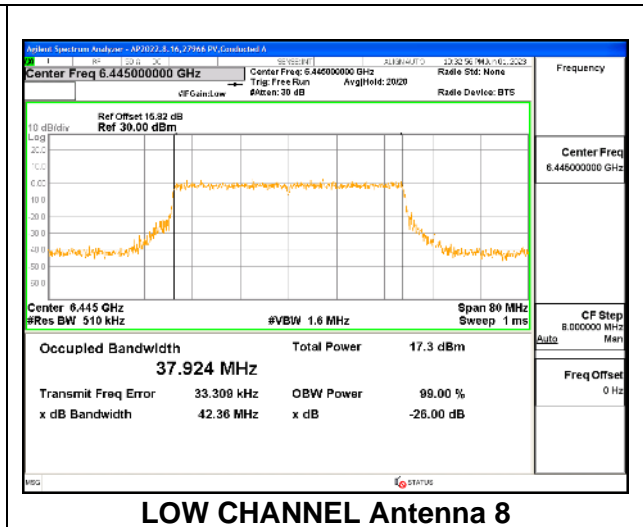

2TX Antenna 5 + Antenna 8 CDD OFDMA MODE: 484-Tones, RU Index 65

Channel	Frequency (MHz)	99% Bandwidth Chain 0 (MHz)	99% Bandwidth Chain 1 (MHz)
Low	6445	37.963	37.924
Straddle	6525	38.012	38.053

LOW CHANNEL