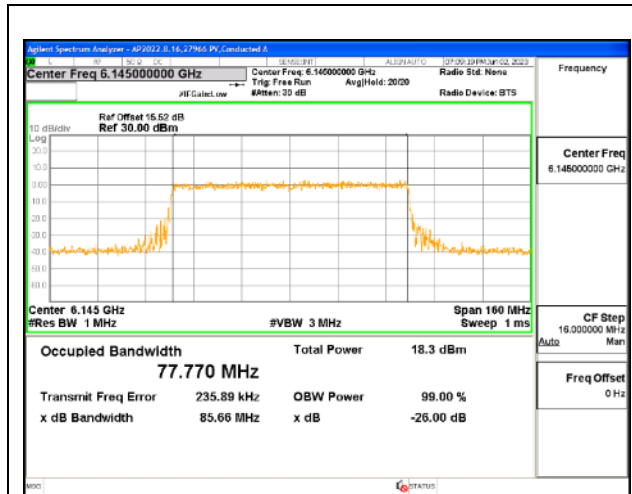

4TX Antenna 5 + Antenna 8 + Antenna 3+ Antenna 10 CDD OFDMA MODE: 996-Tones, RU Index 67

Channel	Frequency (MHz)	99% Bandwidth Chain 0 (MHz)	99% Bandwidth Chain 1 (MHz)	99% Bandwidth Chain 2 (MHz)	99% Bandwidth Chain 3 (MHz)
Low	5985	77.516	77.671	77.589	77.546
Mid	6145	77.770	77.575	77.742	77.662
High	6385	77.925	77.580	77.759	77.754

MID CHANNEL

MID CHANNEL Antenna 5