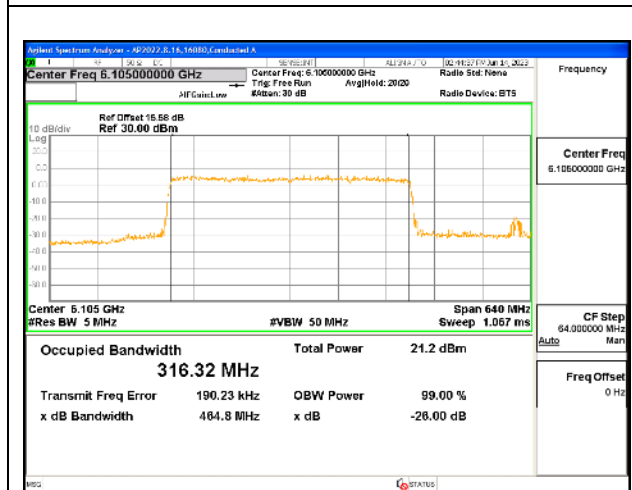

LOW CHANNEL Antenna 3