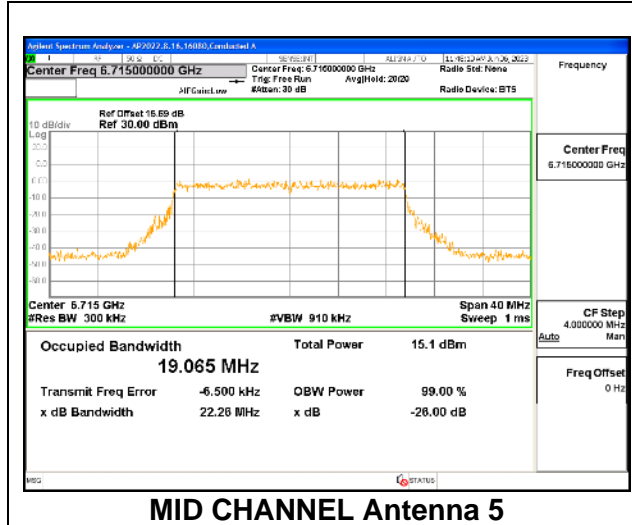

2TX Antenna 5 + Antenna 8 CDD OFDMA MODE: 242-Tones, RU Index 61

Channel	Frequency (MHz)	99% Bandwidth Chain 0 (MHz)	99% Bandwidth Chain 1 (MHz)
Low	6535	19.148	19.083
Mid	6715	19.065	19.048
Straddle	6875	19.023	19.040

MID CHANNEL