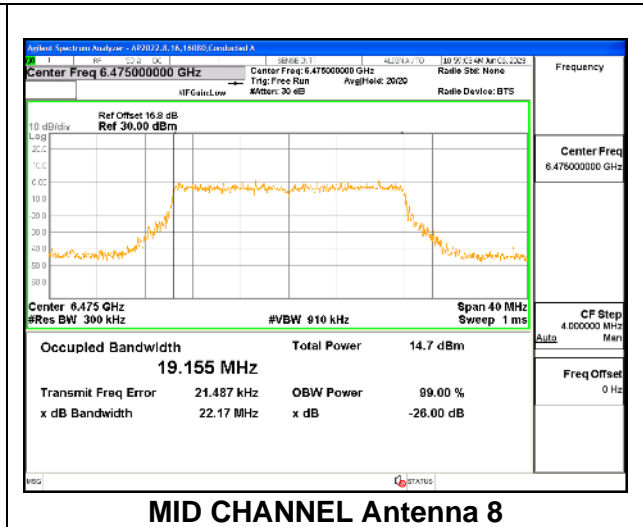

2TX Antenna 5 + Antenna 8 CDD OFDMA MODE: 242-Tones, RU Index 61

Channel	Frequency (MHz)	99% Bandwidth Chain 0 (MHz)	99% Bandwidth Chain 1 (MHz)
Low	6435	19.082	19.055
Mid	6475	19.005	19.155
High	6515	19.047	19.050

MID CHANNEL