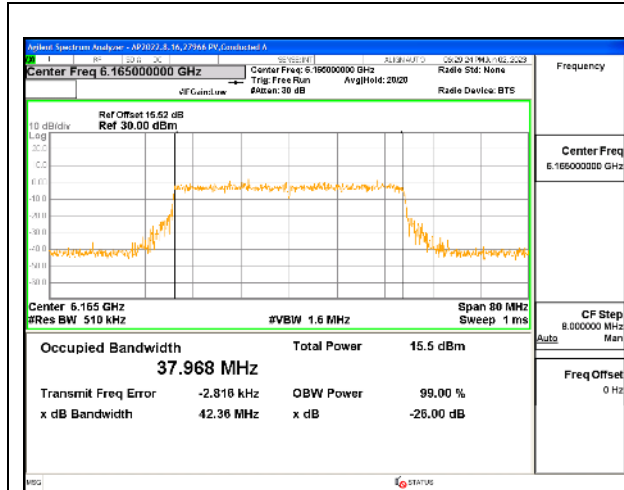

4TX Antenna 5 + Antenna 8 + Antenna 3+ Antenna 10 CDD OFDMA MODE: 484-Tones, RU Index 65

Channel	Frequency (MHz)	99% Bandwidth Chain 0 (MHz)	99% Bandwidth Chain 1 (MHz)	99% Bandwidth Chain 2 (MHz)	99% Bandwidth Chain 3 (MHz)
Low	5965	37.971	37.958	37.874	37.920
Mid	6165	37.968	37.956	38.002	38.000
High	6405	37.934	37.951	37.946	37.883

MID CHANNEL

MID CHANNEL Antenna 5