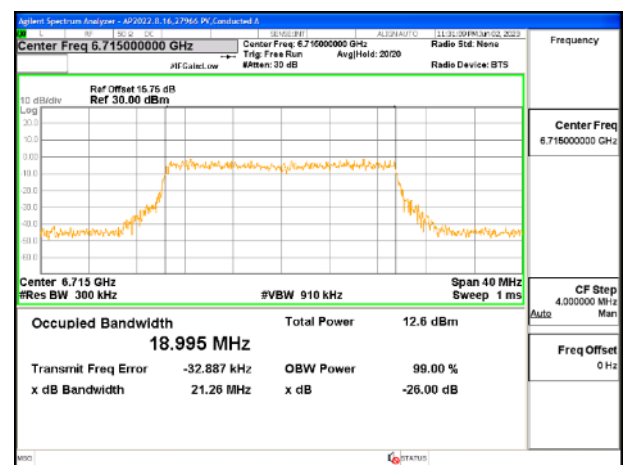

MID CHANNEL

MID CHANNEL Antenna 5

MID CHANNEL Antenna 8

MID CHANNEL Antenna 3

MID CHANNEL Antenna 10

9.3.20. 802.11be EHT20 MODE IN THE UNII-7 BAND

1TX Antenna 5 OFDMA MODE: 242-Tones, RU Index 61

Channel	Frequency (MHz)	99% Bandwidth (MHz)
Low	6535	19.037
Mid	6715	19.008
Straddle	6875	19.043