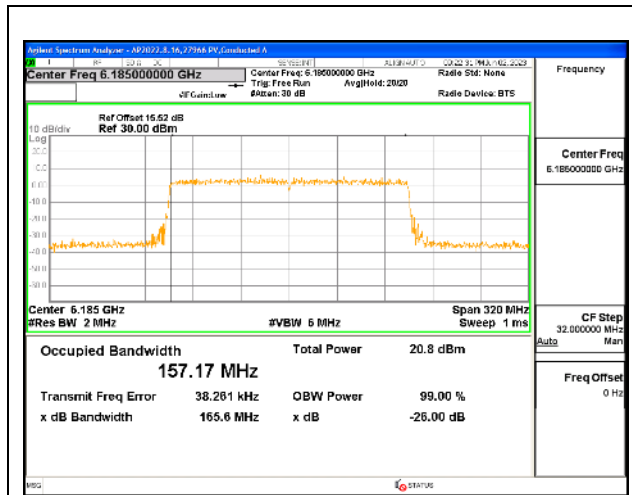

4TX Antenna 5 + Antenna 8 + Antenna 3+ Antenna 10 CDD OFDMA MODE: 2x 996-Tones, Index S68

Channel	Frequency (MHz)	99% Bandwidth Chain 0 (MHz)	99% Bandwidth Chain 1 (MHz)	99% Bandwidth Chain 2 (MHz)	99% Bandwidth Chain 3 (MHz)
Low	6025	156.78	156.90	156.92	156.90
Mid	6185	157.17	157.15	157.03	156.66
High	6345	157.00	157.27	157.44	157.16

MID CHANNEL

MID CHANNEL Antenna 5