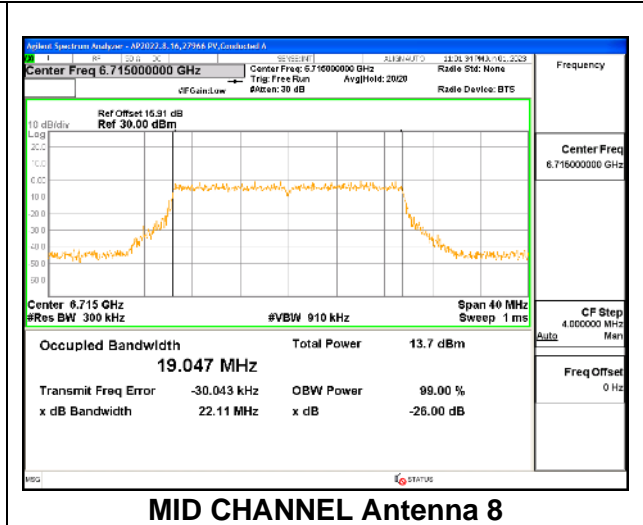

2TX Antenna 5 + Antenna 8 CDD OFDMA MODE: 242-Tones, RU Index 61

Channel	Frequency (MHz)	99% Bandwidth Chain 0 (MHz)	99% Bandwidth Chain 1 (MHz)
Low	6535	19.036	19.108
Mid	6715	19.116	19.047
Straddle	6875	19.120	19.061

MID CHANNEL