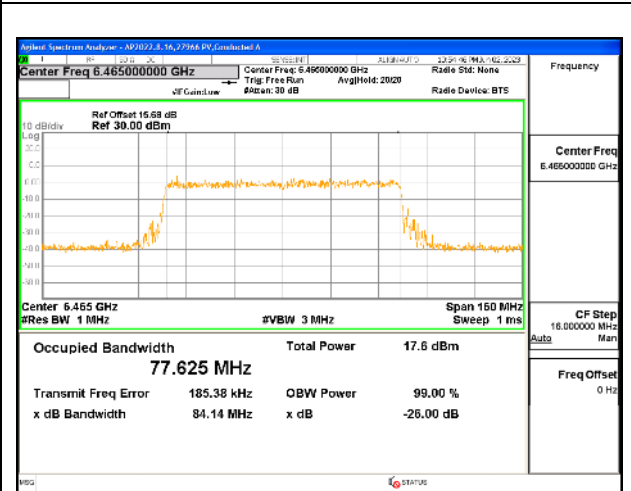

MID CHANNEL Antenna 10