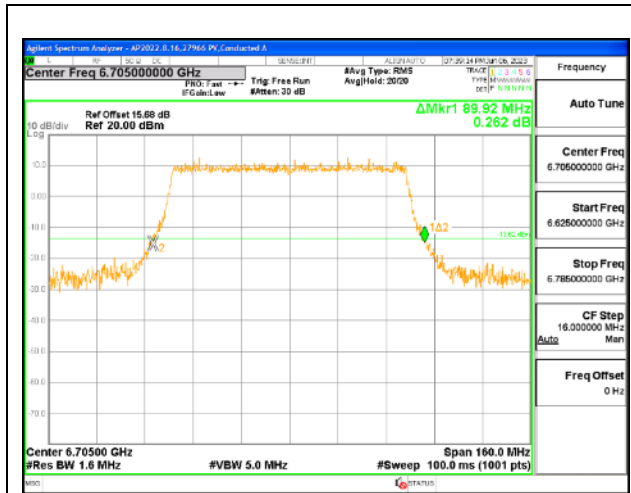

4TX Antenna 5 + Antenna 8 + Antenna 3+ Antenna 10 CDD OFDMA MODE: 996-Tones, RU Index 67

Channel	Frequency (MHz)	26 dB Bandwidth Chain 0 (MHz)	26 dB Bandwidth Chain 1 (MHz)	26 dB Bandwidth Chain 2 (MHz)	26 dB Bandwidth Chain 3 (MHz)
L Straddle	6545	89.28	89.92	89.76	89.92
Mid	6705	89.92	90.08	89.60	90.08
H Straddle	6865	89.76	89.92	89.28	89.44

MID CHANNEL

MID CHANNEL Antenna 5