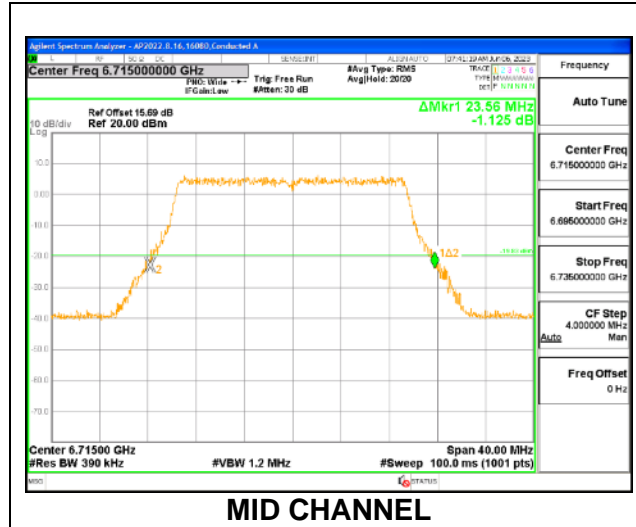

2TX Antenna 5 + Antenna 8 CDD OFDMA MODE: 242-Tones, RU Index 61

Channel	Frequency (MHz)	26 dB Bandwidth Chain 0 (MHz)	26 dB Bandwidth Chain 1 (MHz)
Low	6535	23.52	23.80
Mid	6715	23.08	23.52
Straddle	6875	23.36	23.88