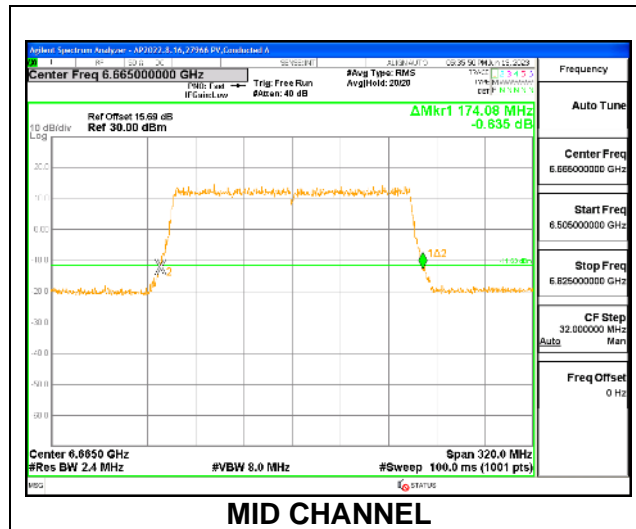

MID CHANNEL

MID CHANNEL Antenna 5

MID CHANNEL Antenna 8

MID CHANNEL Antenna 3

MID CHANNEL Antenna 10

9.2.25. 802.11ax HE160 MODE IN THE UNII-7 BAND

1TX Antenna 5 OFDMA MODE: 2x 996-Tones, Index S68

Channel	Frequency (MHz)	26 dB Bandwidth (MHz)
Mid	6665	174.08
Straddle	6825	175.04