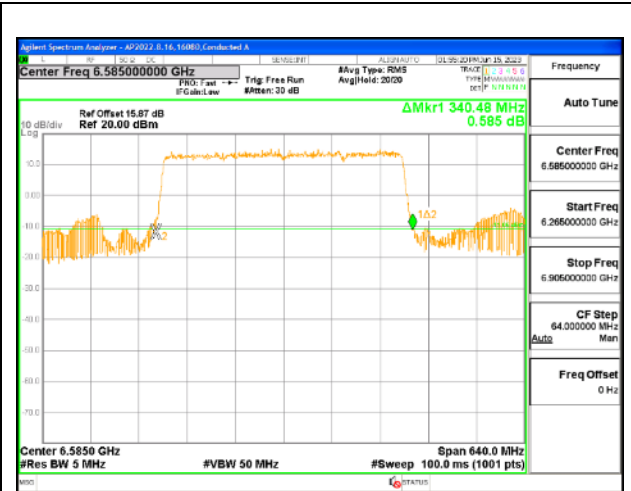

L STRADDLE Antenna 8