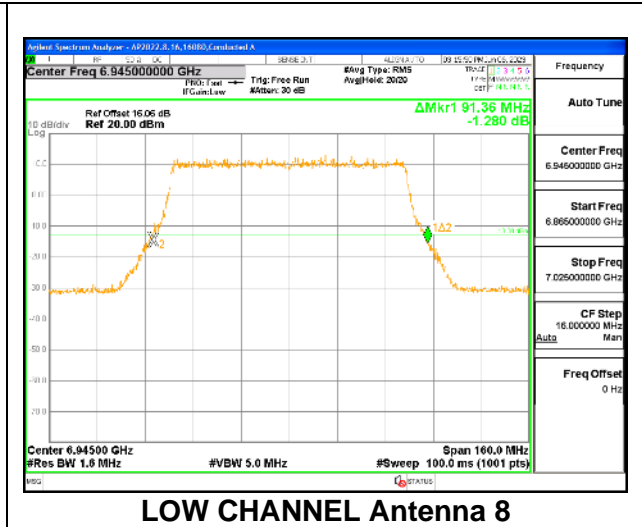

2TX Antenna 5 + Antenna 8 CDD OFDMA MODE: 996-Tones, RU Index 67

Channel	Frequency (MHz)	26 dB Bandwidth Chain 0 (MHz)	26 dB Bandwidth Chain 1 (MHz)
Low	6945	91.84	91.36
High	7025	91.20	90.72

LOW CHANNEL