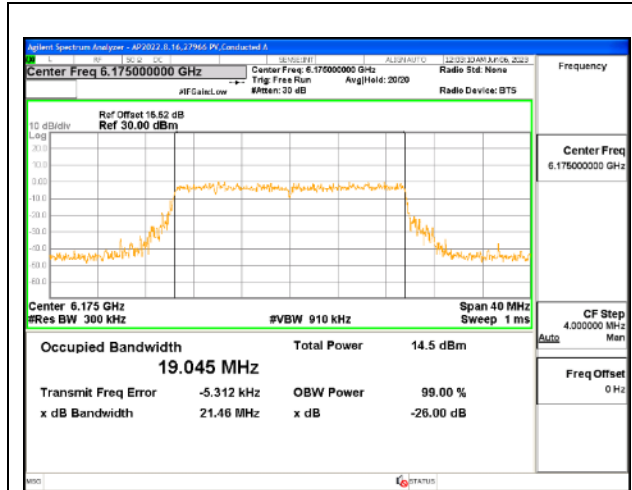

4TX Antenna 5 + Antenna 8 + Antenna 3+ Antenna 10 CDD OFDMA MODE: 242-Tones, RU Index 61

Channel	Frequency (MHz)	99% Bandwidth Chain 0 (MHz)	99% Bandwidth Chain 1 (MHz)	99% Bandwidth Chain 2 (MHz)	99% Bandwidth Chain 3 (MHz)
Low	5955	19.065	19.045	19.055	19.051
Mid	6175	19.045	19.034	19.005	19.080
High	6415	19.106	19.074	19.090	19.095

MID CHANNEL

MID CHANNEL Antenna 5