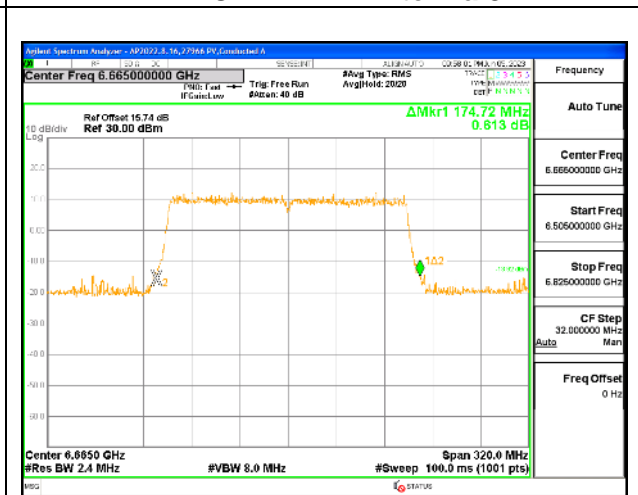

4TX Antenna 5 + Antenna 8 + Antenna 3+ Antenna 10 CDD OFDMA MODE: 2x 996-Tones, Index S68

Channel	Frequency (MHz)	26 dB Bandwidth Chain 0 (MHz)	26 dB Bandwidth Chain 1 (MHz)	26 dB Bandwidth Chain 2 (MHz)	26 dB Bandwidth Chain 3 (MHz)
Mid	6665	174.72	174.72	174.40	174.72
Straddle	6825	174.72	174.08	174.72	174.40

MID CHANNEL