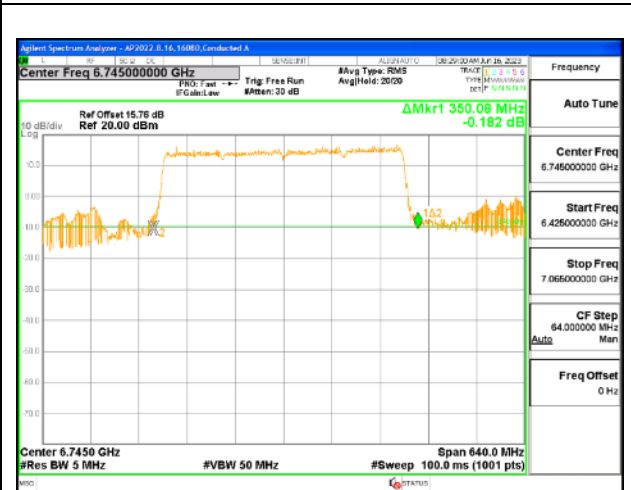

L STRADDLE

L STRADDLE Antenna 5

L STRADDLE Antenna 8

L STRADDLE Antenna 3

L STRADDLE Antenna 10

9.2.28. 802.11ax HE20 MODE IN THE UNII-8 BAND

1TX Antenna 5 OFDMA MODE: 242-Tones, RU Index 61

Channel	Frequency (MHz)	26 dB Bandwidth (MHz)
Low	6895	23.20
Mid	6995	23.28
High	7095	23.52
High	7115	23.36