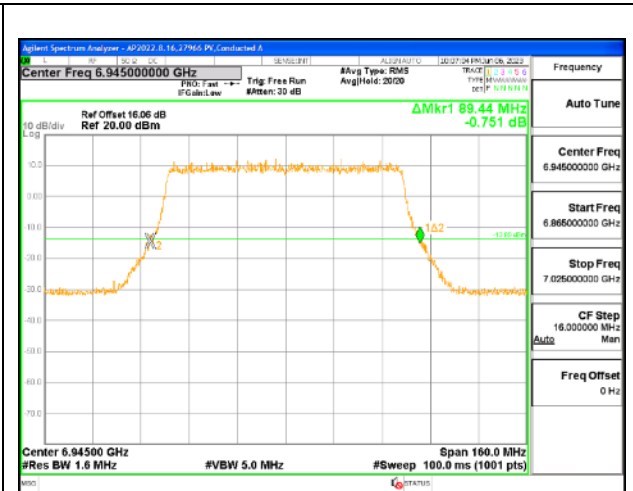

LOW CHANNEL Antenna 8