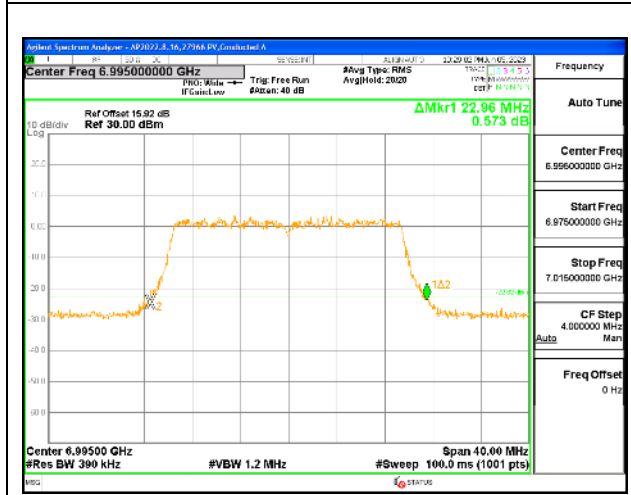

MID CHANNEL Antenna 3