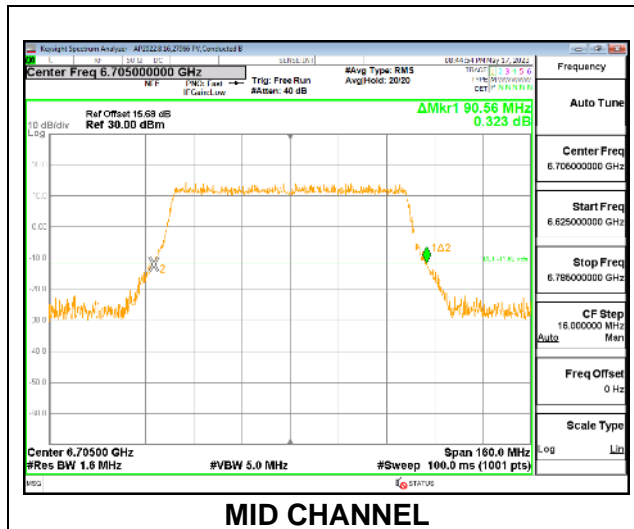

MID CHANNEL

MID CHANNEL Antenna 5

MID CHANNEL Antenna 8

MID CHANNEL Antenna 3

MID CHANNEL Antenna 10

9.2.23. 802.11ax HE80 MODE IN THE UNII-7 BAND

1TX Antenna 5 OFDMA MODE: 996-Tones, RU Index 67

Channel	Frequency (MHz)	26 dB Bandwidth (MHz)
L Straddle	6545	93.28
Mid	6705	90.56
H Straddle	6865	92.32