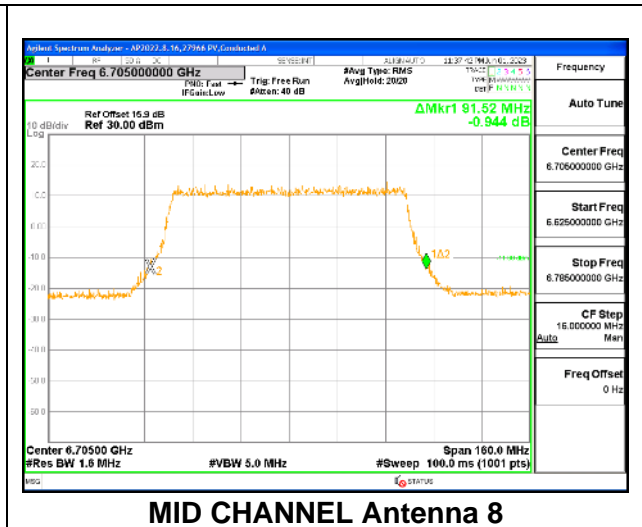

2TX Antenna 5 + Antenna 8 CDD OFDMA MODE: 996-Tones, RU Index 67

Channel	Frequency (MHz)	26 dB Bandwidth Chain 0 (MHz)	26 dB Bandwidth Chain 1 (MHz)
L Straddle	6545	92.32	91.84
Mid	6705	91.36	91.52
H Straddle	6865	92.32	92.48

MID CHANNEL