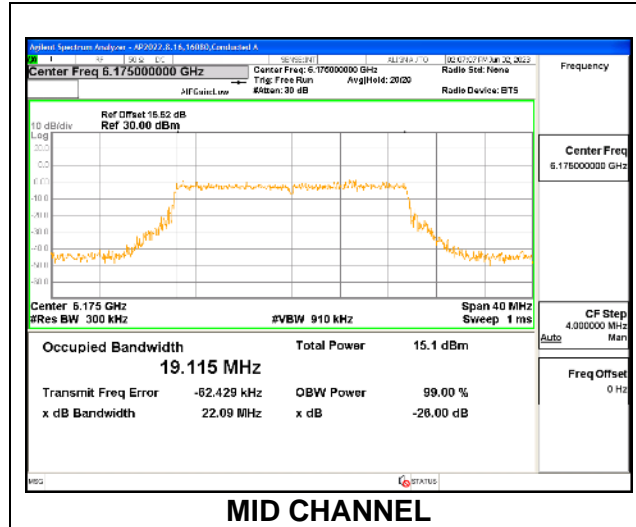

2TX Antenna 5 + Antenna 8 CDD OFDMA MODE: 242-Tones, RU Index 61

Channel	Frequency (MHz)	99% Bandwidth Chain 0 (MHz)	99% Bandwidth Chain 1 (MHz)
Low	5955	19.086	19.076
Mid	6175	19.092	19.035
High	6415	19.128	19.073