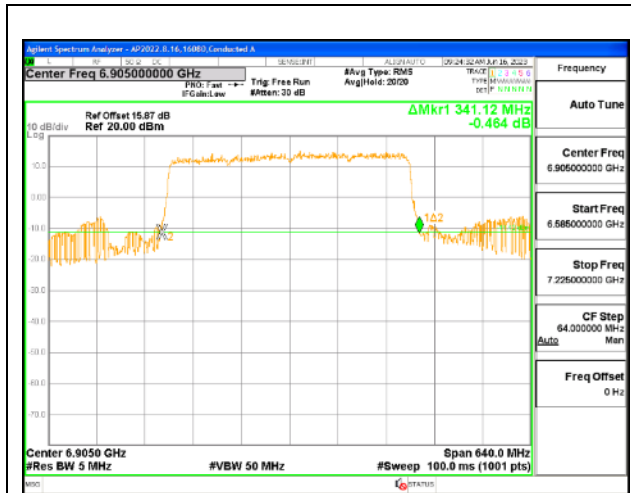

4TX Antenna 5 + Antenna 8 + Antenna 3+ Antenna 10 CDD OFDMA MODE: 4x 996-Tones, Index S69

Channel	Frequency (MHz)	26 dB Bandwidth Chain 0 (MHz)	26 dB Bandwidth Chain 1 (MHz)	26 dB Bandwidth Chain 2 (MHz)	26 dB Bandwidth Chain 3 (MHz)
Straddle	6905	341.12	343.68	351.36	345.60

STRADDLE CHANNEL

STRADDLE CHANNEL Antenna 5