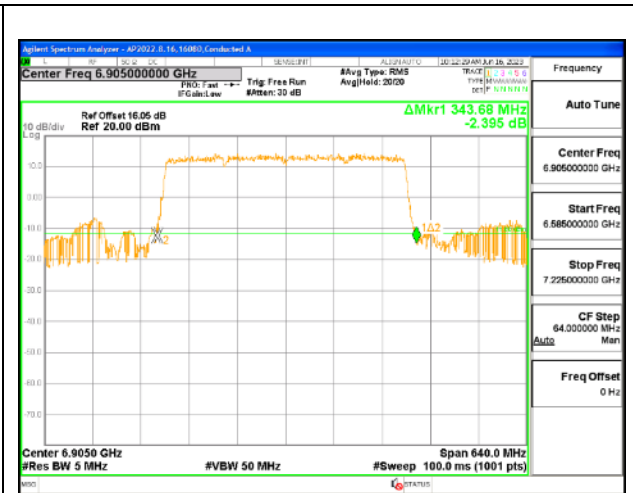

STRADDLE CHANNEL Antenna 8