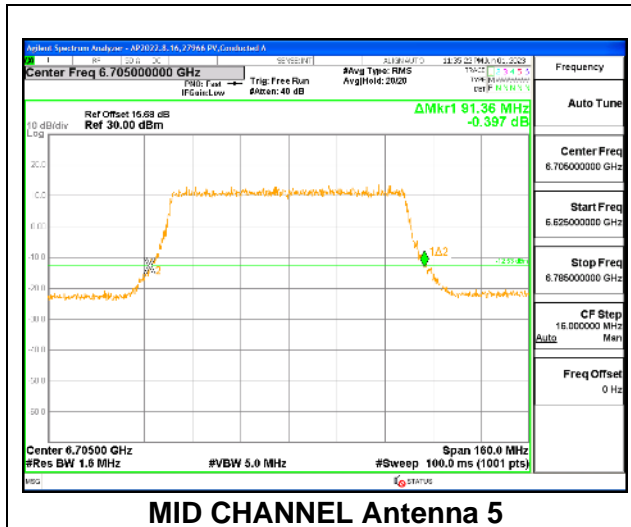

2TX Antenna 5 + Antenna 8 CDD OFDMA MODE: 996-Tones, RU Index 67

Channel	Frequency (MHz)	26 dB Bandwidth Chain 0 (MHz)	26 dB Bandwidth Chain 1 (MHz)
L Straddle	6545	92.32	91.84
Mid	6705	91.36	91.52
H Straddle	6865	92.32	92.48

MID CHANNEL