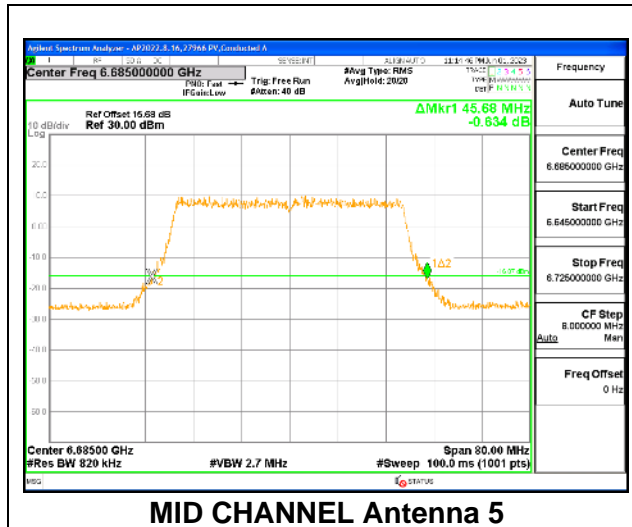

2TX Antenna 5 + Antenna 8 CDD OFDMA MODE: 484-Tones, RU Index 65

Channel	Frequency (MHz)	26 dB Bandwidth	
		Chain 0 (MHz)	Chain 1 (MHz)
Low	6565	46.08	45.44
Mid	6685	45.68	45.68
High	6845	45.68	45.76

MID CHANNEL