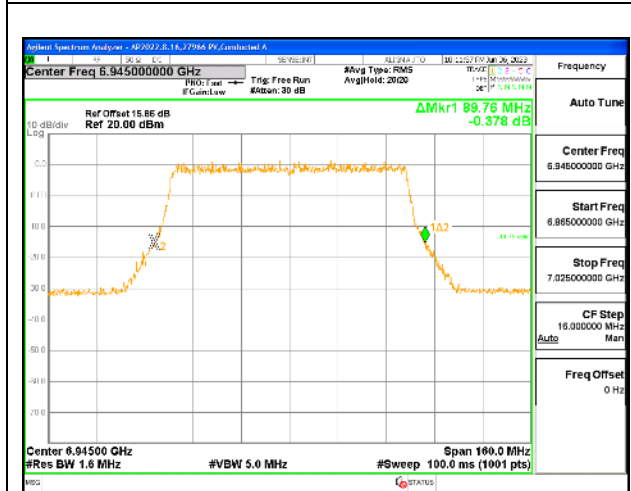

LOW CHANNEL Antenna 3