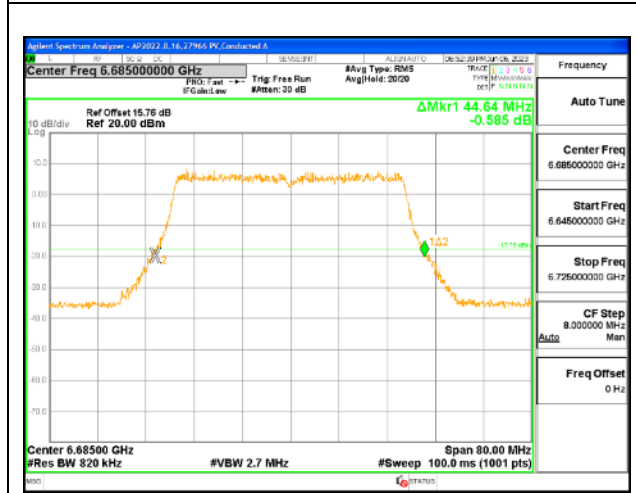

MID CHANNEL Antenna 3