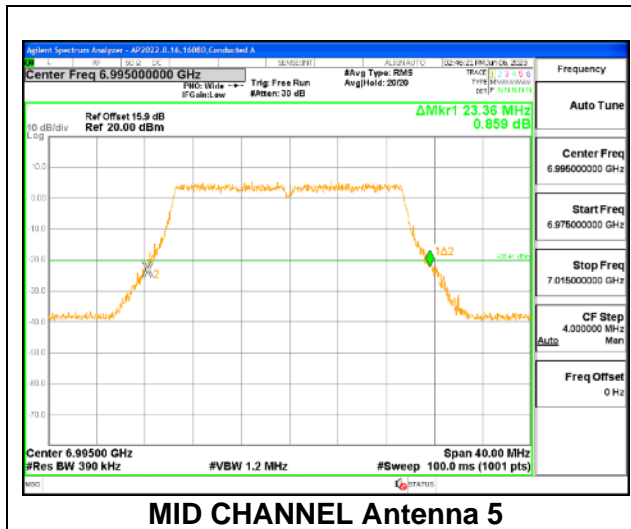

2TX Antenna 5 + Antenna 8 CDD OFDMA MODE: 242-Tones, RU Index 61

Channel	Frequency (MHz)	26 dB Bandwidth Chain 0 (MHz)	26 dB Bandwidth Chain 1 (MHz)
Low	6895	23.60	23.68
Mid	6995	23.36	23.52
High	7095	23.00	23.36
High	7115	23.76	23.76

MID CHANNEL