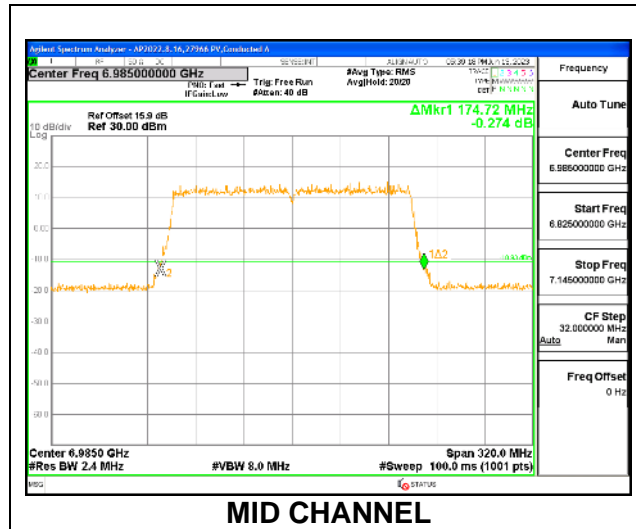

LOW CHANNEL

LOW CHANNEL Antenna 5

LOW CHANNEL Antenna 8

LOW CHANNEL Antenna 3

LOW CHANNEL Antenna 10

9.2.34. 802.11ax HE160 MODE IN THE UNII-8 BAND

1TX Antenna 5 OFDMA MODE: 2x 996-Tones, Index S68

Channel	Frequency (MHz)	26 dB Bandwidth (MHz)
Mid	6985	174.72