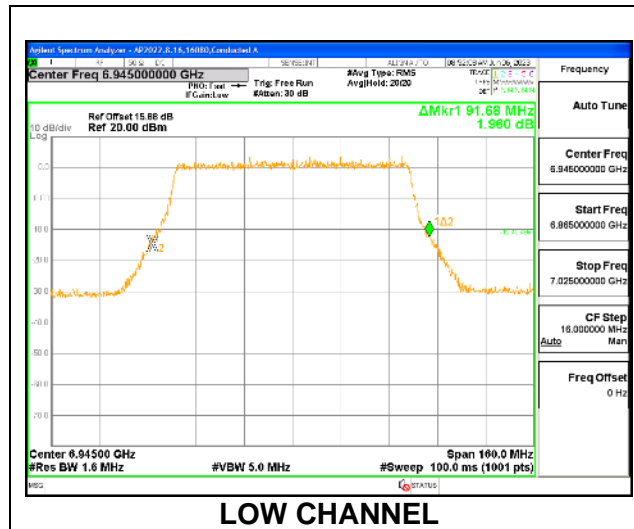

LOW CHANNEL

LOW CHANNEL Antenna 5

LOW CHANNEL Antenna 8

LOW CHANNEL Antenna 3

LOW CHANNEL Antenna 10

9.2.33. 802.11be EHT80 MODE IN THE UNII-8 BAND

1TX Antenna 5 OFDMA MODE: 996-Tones, RU Index 67

Channel	Frequency (MHz)	26 dB Bandwidth (MHz)
Low	6945	91.68
High	7025	93.12