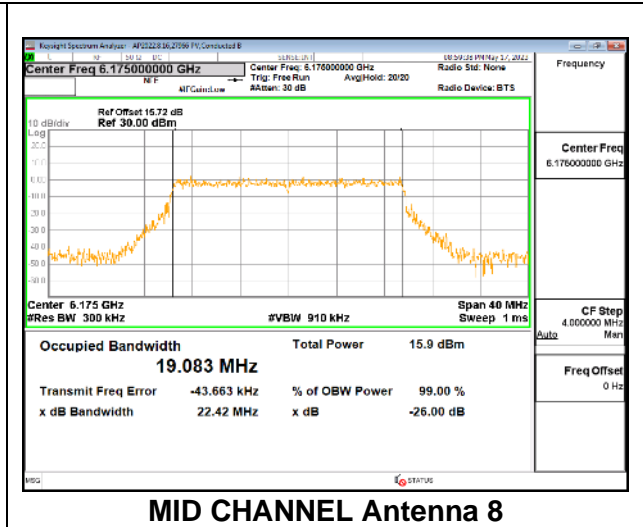

2TX Antenna 5 + Antenna 8 CDD OFDMA MODE: 242-Tones, RU Index 61

Channel	Frequency (MHz)	99% Bandwidth Chain 0 (MHz)	99% Bandwidth Chain 1 (MHz)
Low	5955	19.053	19.094
Mid	6175	19.091	19.083
High	6415	19.061	19.102

MID CHANNEL