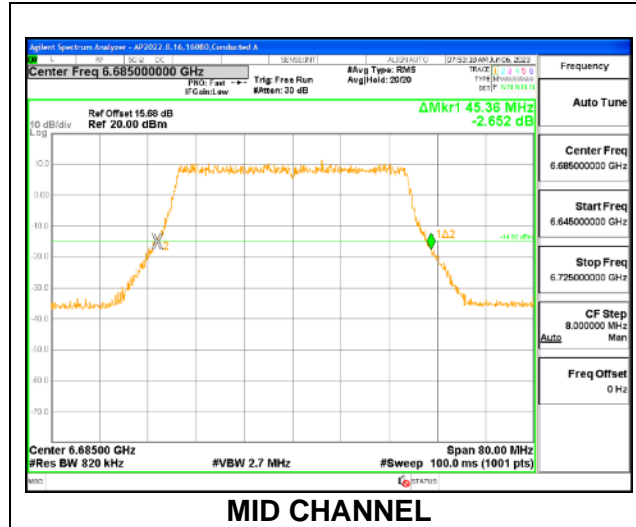

2TX Antenna 5 + Antenna 8 CDD OFDMA MODE: 484-Tones, RU Index 65

Channel	Frequency (MHz)	26 dB Bandwidth Chain 0 (MHz)	26 dB Bandwidth Chain 1 (MHz)
Low	6565	45.76	45.20
Mid	6685	45.04	44.96
High	6845	45.68	45.52