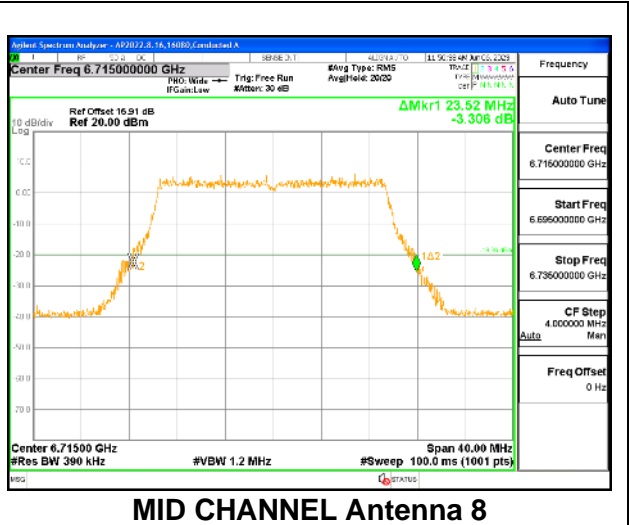

2TX Antenna 5 + Antenna 8 CDD OFDMA MODE: 242-Tones, RU Index 61

Channel	Frequency (MHz)	26 dB Bandwidth Chain 0 (MHz)	26 dB Bandwidth Chain 1 (MHz)
Low	6535	23.52	23.80
Mid	6715	23.08	23.52
Straddle	6875	23.36	23.88

MID CHANNEL