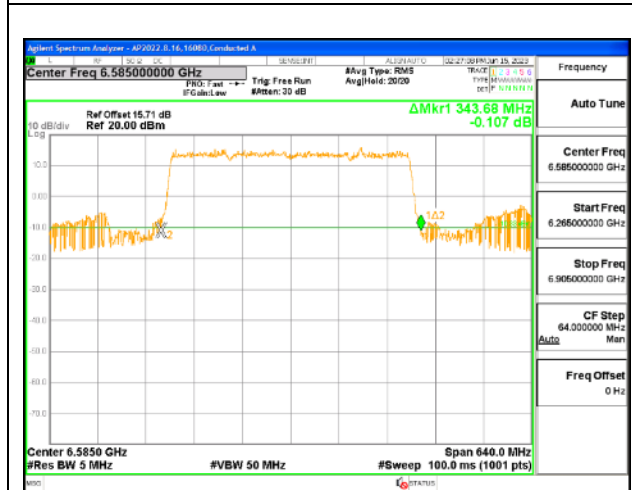

L STRADDLE Antenna 3