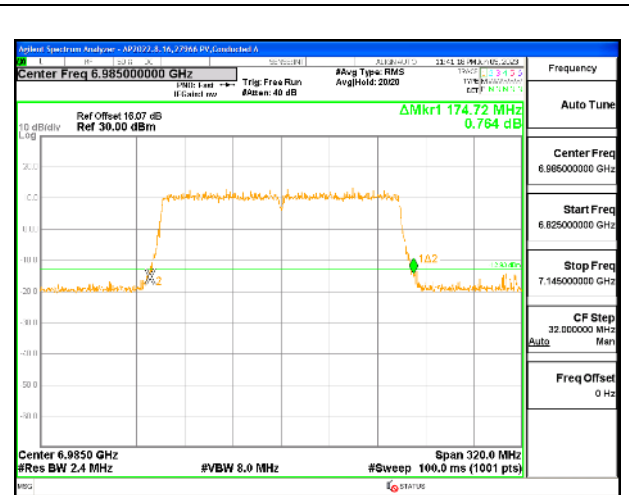

MID CHANNEL Antenna 8