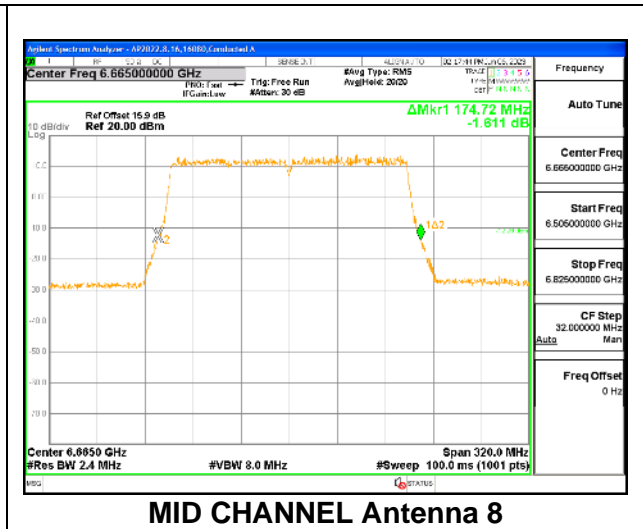

2TX Antenna 5 + Antenna 8 CDD OFDMA MODE: 2x 996-Tones, Index S68

Channel	Frequency (MHz)	26 dB Bandwidth Chain 0 (MHz)	26 dB Bandwidth Chain 1 (MHz)
Mid	6665	175.04	174.72
Straddle	6825	175.36	174.72

MID CHANNEL