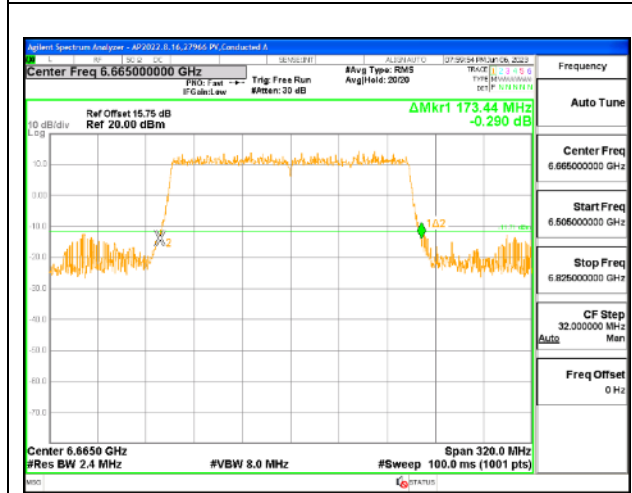

MID CHANNEL Antenna 3