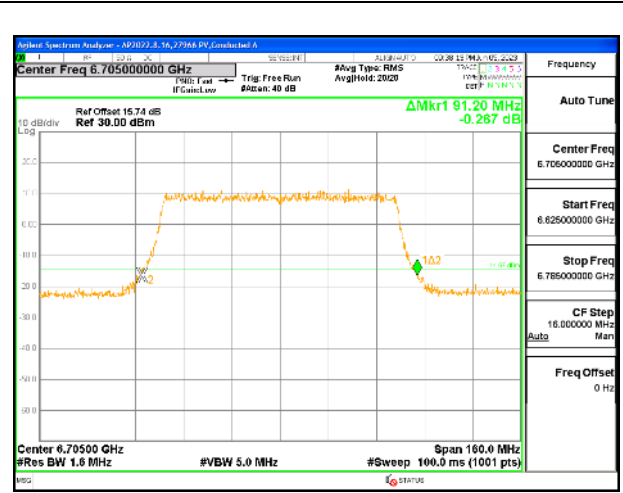

MID CHANNEL Antenna 10