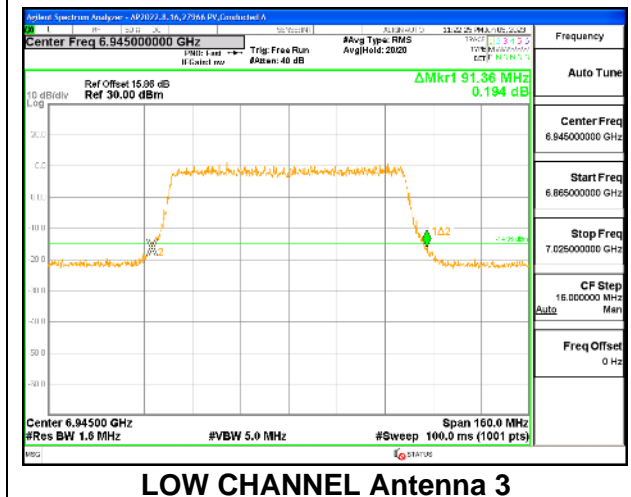

LOW CHANNEL Antenna 3