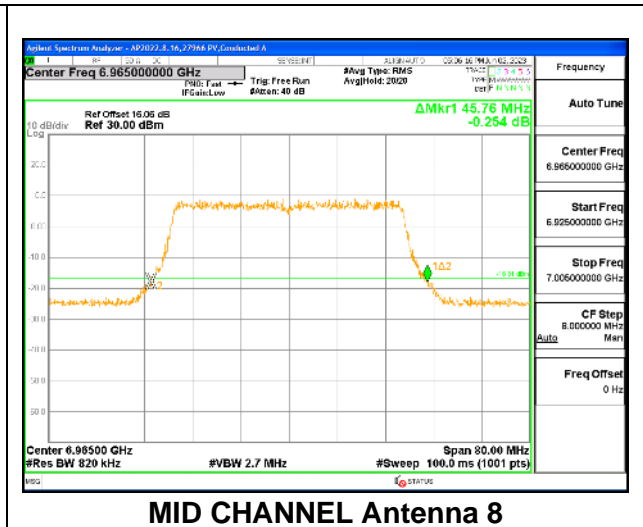

2TX Antenna 5 + Antenna 8 CDD OFDMA MODE: 484-Tones, RU Index 65

Channel	Frequency (MHz)	26 dB Bandwidth Chain 0 (MHz)	26 dB Bandwidth Chain 1 (MHz)
L Straddle	6885	45.6	45.92
Mid	6965	45.52	45.76
High	7085	46.08	45.76

MID CHANNEL