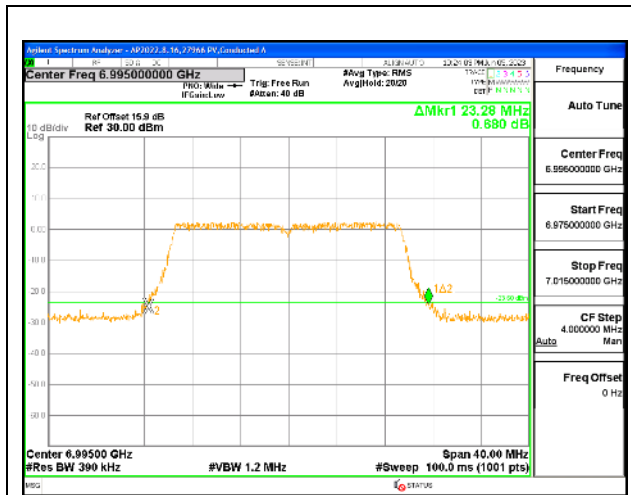

4TX Antenna 5 + Antenna 8 + Antenna 3+ Antenna 10 CDD OFDMA MODE: 242-Tones, RU Index 61

Channel	Frequency (MHz)	26 dB Bandwidth Chain 0 (MHz)	26 dB Bandwidth Chain 1 (MHz)	26 dB Bandwidth Chain 2 (MHz)	26 dB Bandwidth Chain 3 (MHz)
Low	6895	23.16	23.00	23.12	22.88
Mid	6995	23.28	23.08	22.96	22.68
High	7095	22.80	22.96	22.60	22.56
High	7115	23.16	22.76	22.72	22.80

MID CHANNEL

MID CHANNEL Antenna 5