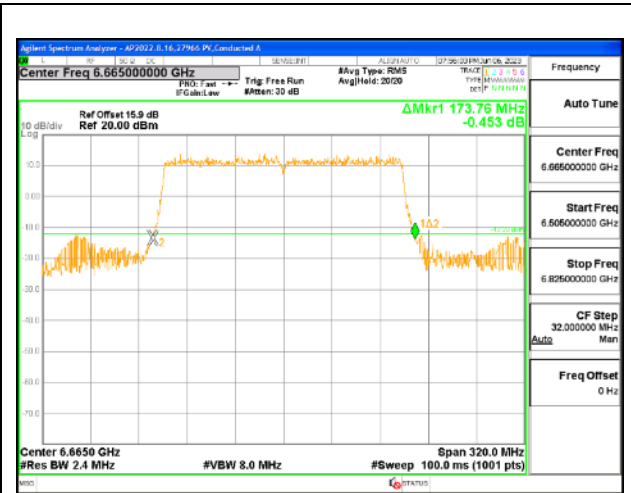

MID CHANNEL Antenna 8