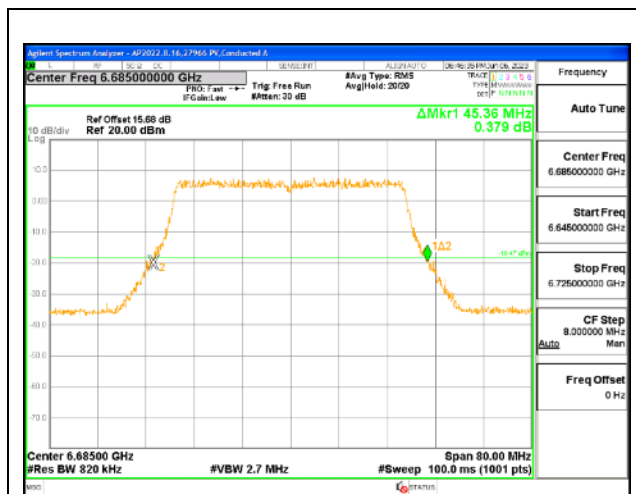

4TX Antenna 5 + Antenna 8 + Antenna 3+ Antenna 10 CDD OFDMA MODE: 484-Tones, RU Index 65

Channel	Frequency (MHz)	26 dB Bandwidth Chain 0 (MHz)	26 dB Bandwidth Chain 1 (MHz)	26 dB Bandwidth Chain 2 (MHz)	26 dB Bandwidth Chain 3 (MHz)
Low	6565	44.96	45.20	44.88	44.32
Mid	6685	45.36	45.04	44.64	44.72
High	6845	44.72	44.88	44.48	44.80

MID CHANNEL

MID CHANNEL Antenna 5