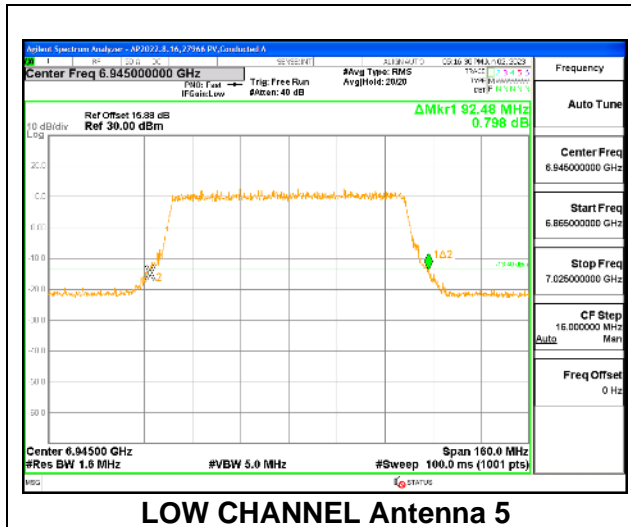

2TX Antenna 5 + Antenna 8 CDD OFDMA MODE: 996-Tones, RU Index 67

Channel	Frequency (MHz)	26 dB Bandwidth Chain 0 (MHz)	26 dB Bandwidth Chain 1 (MHz)
Low	6945	92.48	91.68
High	7025	91.20	91.84

LOW CHANNEL