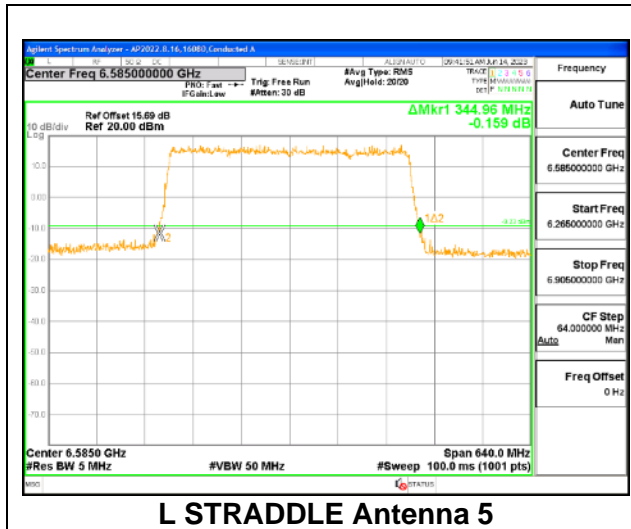

2TX Antenna 5 + Antenna 8 CDD OFDMA MODE: 4x 996-Tones, Index S69

Channel	Frequency (MHz)	26 dB Bandwidth Chain 0 (MHz)	26 dB Bandwidth Chain 1 (MHz)
L Starddle	6585	344.96	341.76
H Straddle	6745	343.04	343.68

L STRADDLE