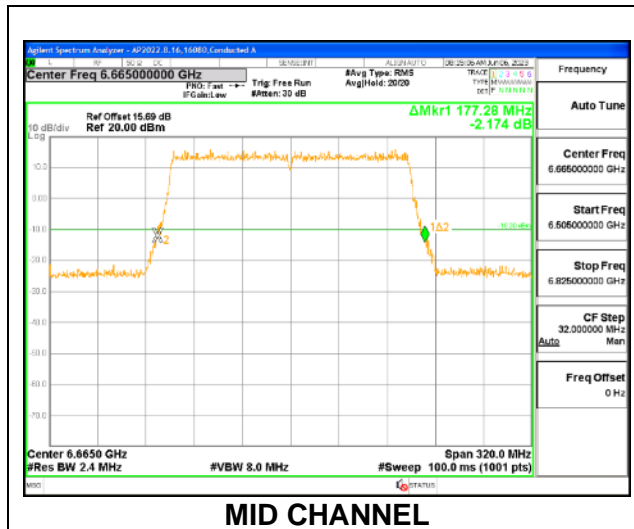

9.2.26. 802.11be EHT160 MODE IN THE UNII-7 BAND

1TX Antenna 5 OFDMA MODE: 2x 996-Tones, Index S68

Channel	Frequency (MHz)	26 dB Bandwidth (MHz)
Mid	6665	177.28
Straddle	6825	175.04