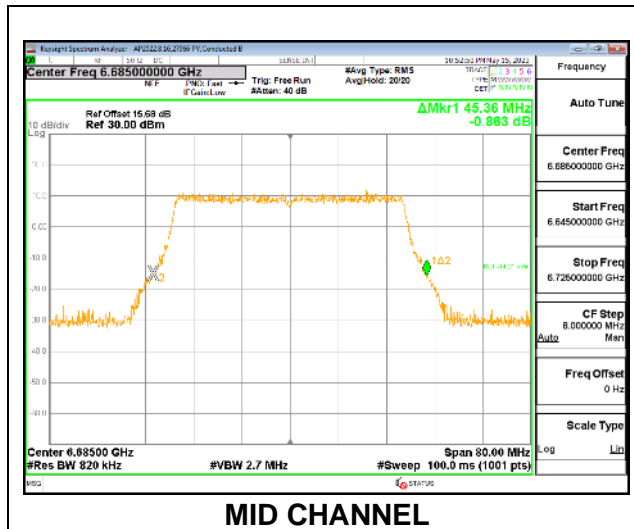

MID CHANNEL

MID CHANNEL Antenna 5

MID CHANNEL Antenna 8

MID CHANNEL Antenna 3

MID CHANNEL Antenna 10

9.2.21. 802.11ax HE40 MODE IN THE UNII-7 BAND

1TX Antenna 5 OFDMA MODE: 242-Tones, RU Index 61

Channel	Frequency (MHz)	26 dB Bandwidth (MHz)
Low	6565	45.28
Mid	6685	45.36
High	6845	45.20