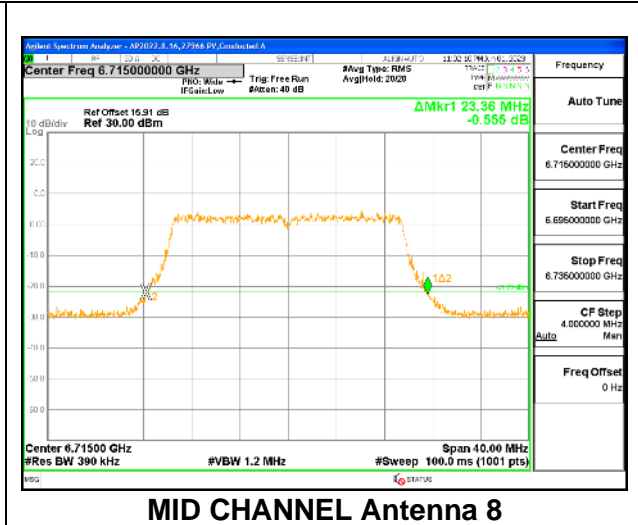

MID CHANNEL Antenna 8