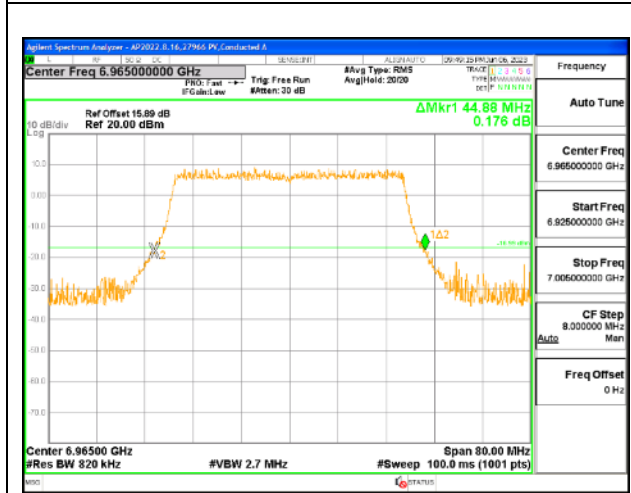

MID CHANNEL Antenna 3