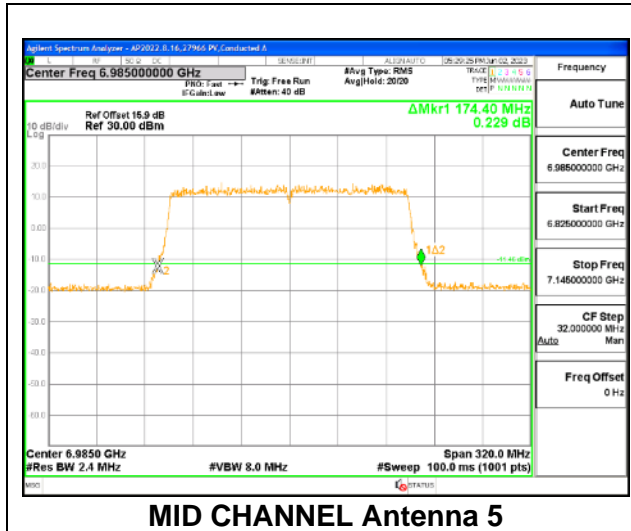

2TX Antenna 5 + Antenna 8 CDD OFDMA MODE: 2x 996-Tones, Index S68

Channel	Frequency (MHz)	26 dB Bandwidth Chain 0 (MHz)	26 dB Bandwidth Chain 1 (MHz)
Mid	6985	174.40	174.08

MID CHANNEL