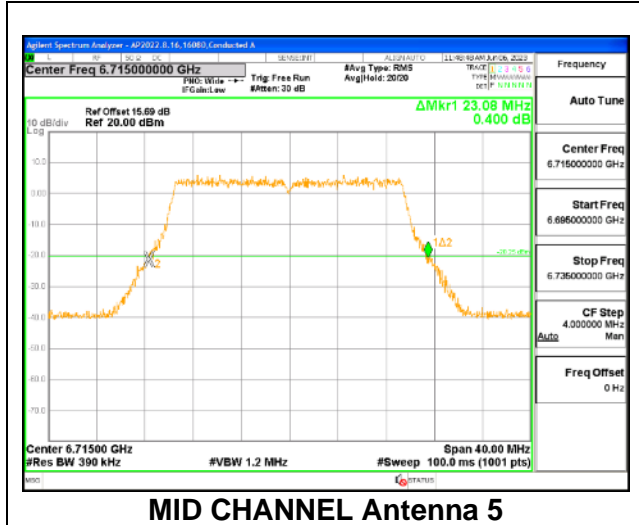

2TX Antenna 5 + Antenna 8 CDD OFDMA MODE: 242-Tones, RU Index 61

Channel	Frequency (MHz)	26 dB Bandwidth Chain 0 (MHz)	26 dB Bandwidth Chain 1 (MHz)
Low	6535	23.52	23.80
Mid	6715	23.08	23.52
Straddle	6875	23.36	23.88

MID CHANNEL