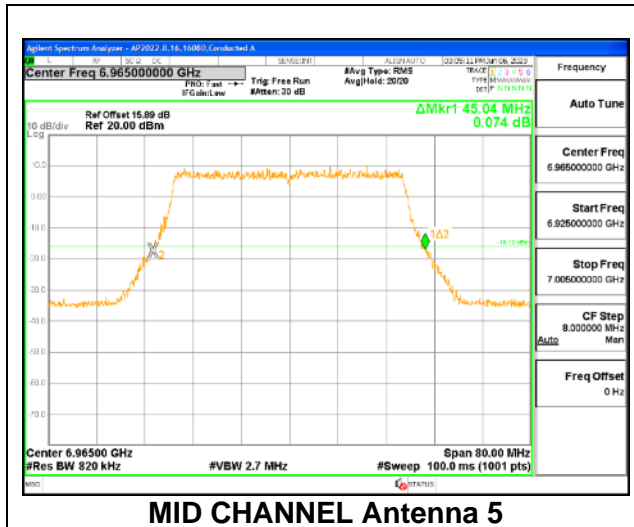

2TX Antenna 5 + Antenna 8 CDD OFDMA MODE: 484-Tones, RU Index 65

Channel	Frequency (MHz)	26 dB Bandwidth	
		Chain 0 (MHz)	Chain 1 (MHz)
L Straddle	6885	45.44	45.2
Mid	6965	45.04	45.20
High	7085	45.68	45.20

MID CHANNEL