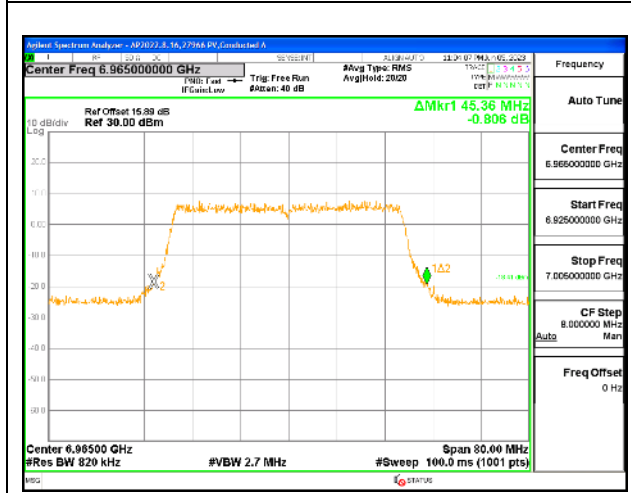

MID CHANNEL Antenna 3