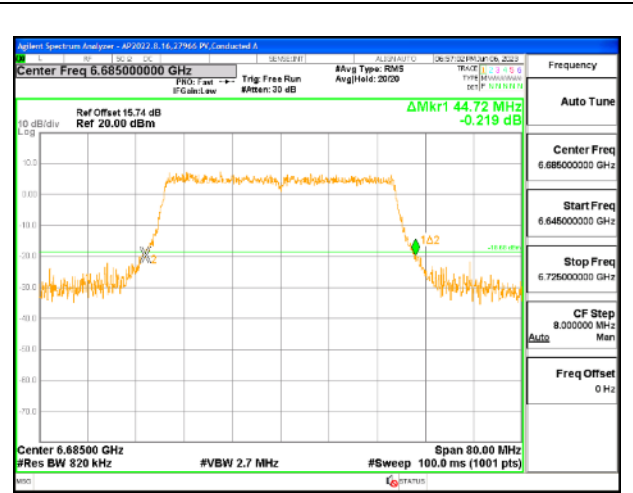

MID CHANNEL

MID CHANNEL Antenna 5

MID CHANNEL Antenna 8

MID CHANNEL Antenna 3

MID CHANNEL Antenna 10

9.2.23. 802.11ax HE80 MODE IN THE UNII-7 BAND

1TX Antenna 5 OFDMA MODE: 996-Tones, RU Index 67

Channel	Frequency (MHz)	26 dB Bandwidth (MHz)
L Straddle	6545	93.28
Mid	6705	90.56
H Straddle	6865	92.32