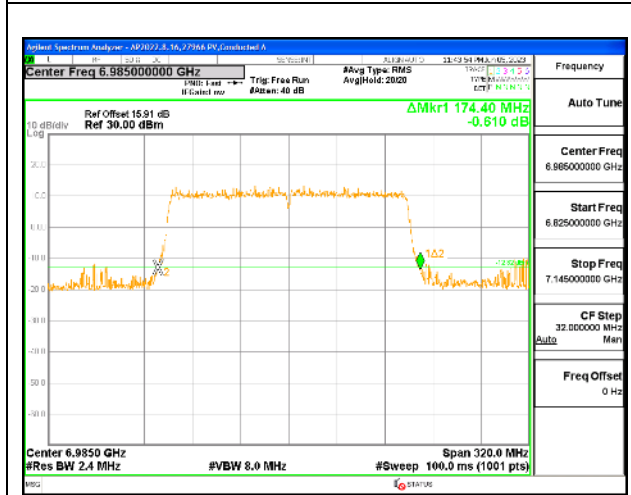

MID CHANNEL Antenna 3