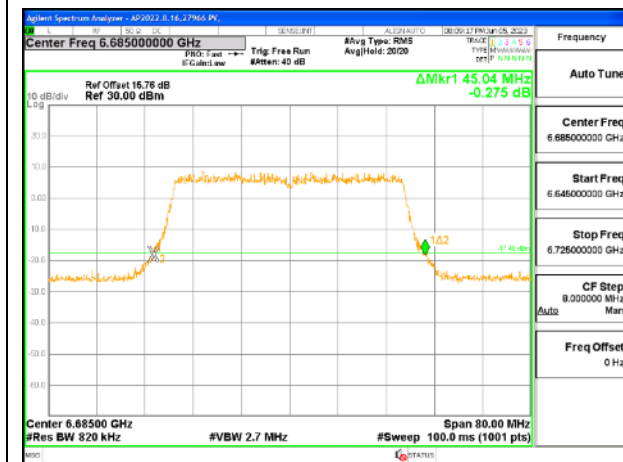

MID CHANNEL Antenna 3