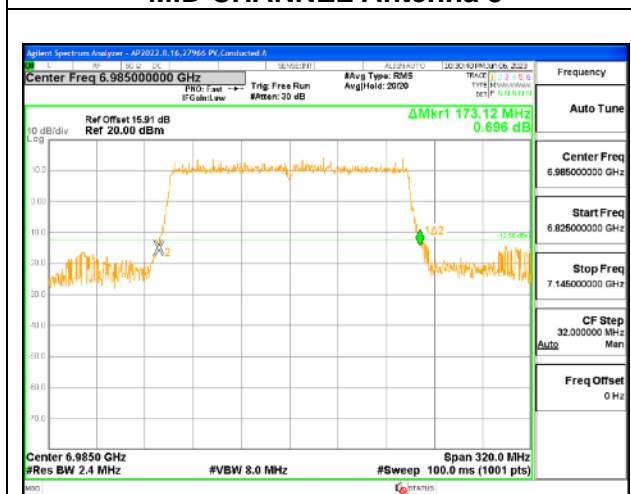

4TX Antenna 5 + Antenna 8 + Antenna 3+ Antenna 10 CDD OFDMA MODE: 2x 996-Tones, Index S68

Channel	Frequency (MHz)	26 dB Bandwidth Chain 0 (MHz)	26 dB Bandwidth Chain 1 (MHz)	26 dB Bandwidth Chain 2 (MHz)	26 dB Bandwidth Chain 3 (MHz)
Mid	6985	173.76	173.76	173.12	173.76

MID CHANNEL