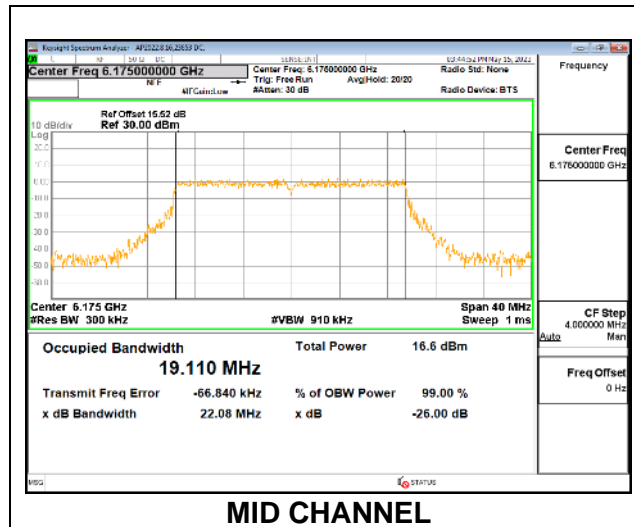

9.3.1. 802.11ax HE20 MODE IN THE UNII-5 BAND

1TX Antenna 5 OFDMA MODE: 242-Tones, RU Index 61

Channel	Frequency (MHz)	99% Bandwidth (MHz)
Low	5955	19.057
Mid	6175	19.110
High	6415	19.107