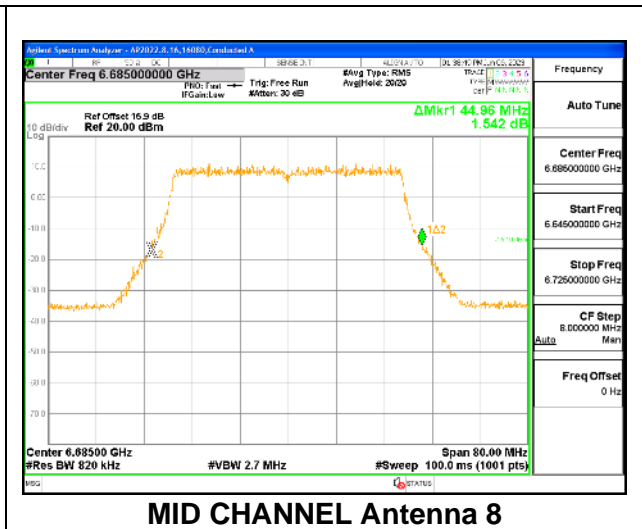

2TX Antenna 5 + Antenna 8 CDD OFDMA MODE: 484-Tones, RU Index 65

Channel	Frequency (MHz)	26 dB Bandwidth Chain 0 (MHz)	26 dB Bandwidth Chain 1 (MHz)
Low	6565	45.76	45.20
Mid	6685	45.04	44.96
High	6845	45.68	45.52

MID CHANNEL