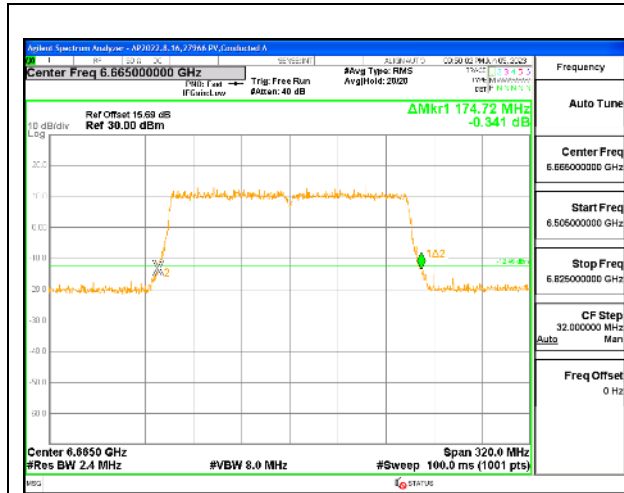

4TX Antenna 5 + Antenna 8 + Antenna 3+ Antenna 10 CDD OFDMA MODE: 2x 996-Tones, Index S68

Channel	Frequency (MHz)	26 dB Bandwidth Chain 0 (MHz)	26 dB Bandwidth Chain 1 (MHz)	26 dB Bandwidth Chain 2 (MHz)	26 dB Bandwidth Chain 3 (MHz)
Mid	6665	174.72	174.72	174.40	174.72
Straddle	6825	174.72	174.08	174.72	174.40

MID CHANNEL