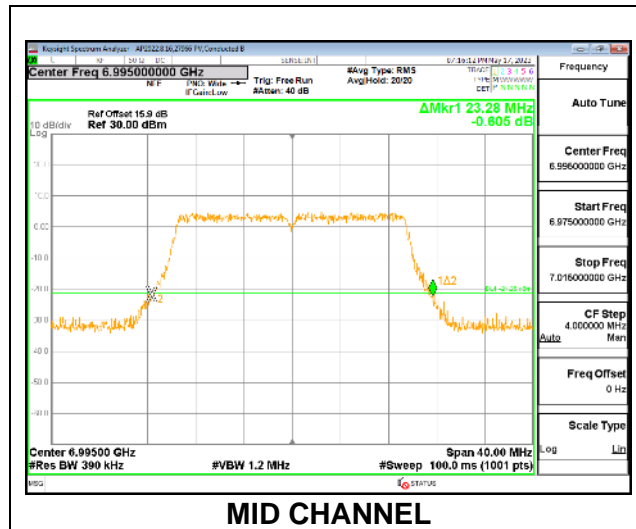

L STRADDLE

L STRADDLE Antenna 5

L STRADDLE Antenna 8

L STRADDLE Antenna 3

L STRADDLE Antenna 10

9.2.28. 802.11ax HE20 MODE IN THE UNII-8 BAND

1TX Antenna 5 OFDMA MODE: 242-Tones, RU Index 61

Channel	Frequency (MHz)	26 dB Bandwidth (MHz)
Low	6895	23.20
Mid	6995	23.28
High	7095	23.52
High	7115	23.36