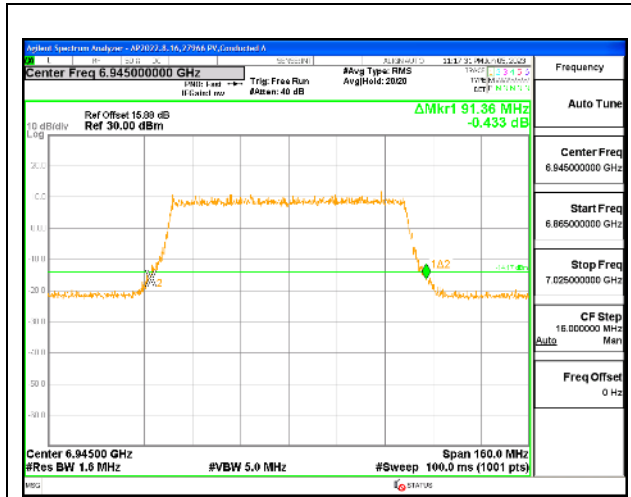

4TX Antenna 5 + Antenna 8 + Antenna 3+ Antenna 10 CDD OFDMA MODE: 996-Tones, RU Index 67

Channel	Frequency (MHz)	26 dB Bandwidth Chain 0 (MHz)	26 dB Bandwidth Chain 1 (MHz)	26 dB Bandwidth Chain 2 (MHz)	26 dB Bandwidth Chain 3 (MHz)
Low	6945	91.36	91.04	91.36	90.72
High	7025	90.72	91.36	90.88	91.52

LOW CHANNEL

LOW CHANNEL Antenna 5