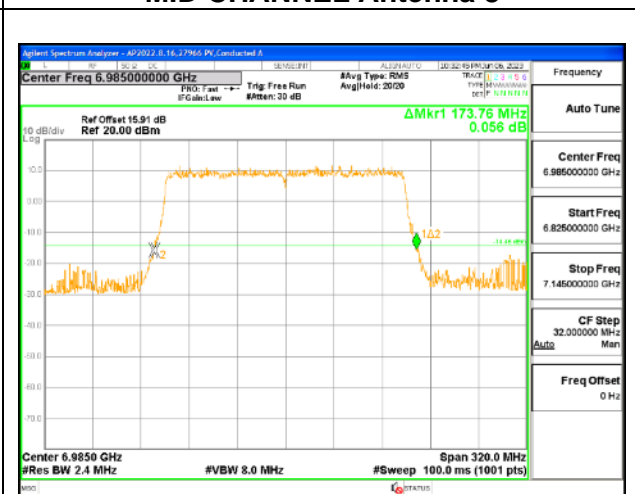

4TX Antenna 5 + Antenna 8 + Antenna 3+ Antenna 10 CDD OFDMA MODE: 2x 996-Tones, Index S68

Channel	Frequency (MHz)	26 dB Bandwidth Chain 0 (MHz)	26 dB Bandwidth Chain 1 (MHz)	26 dB Bandwidth Chain 2 (MHz)	26 dB Bandwidth Chain 3 (MHz)
Mid	6985	173.76	173.76	173.12	173.76

MID CHANNEL