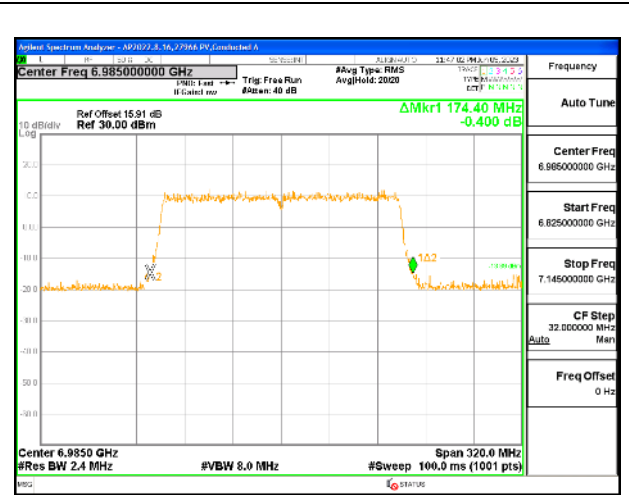

MID CHANNEL Antenna 10