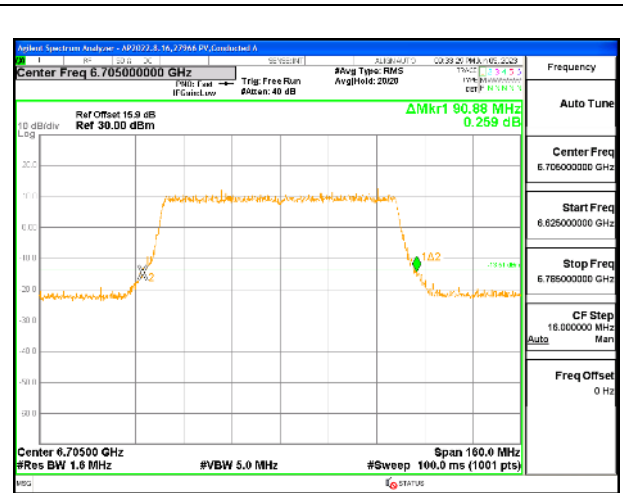

MID CHANNEL Antenna 8