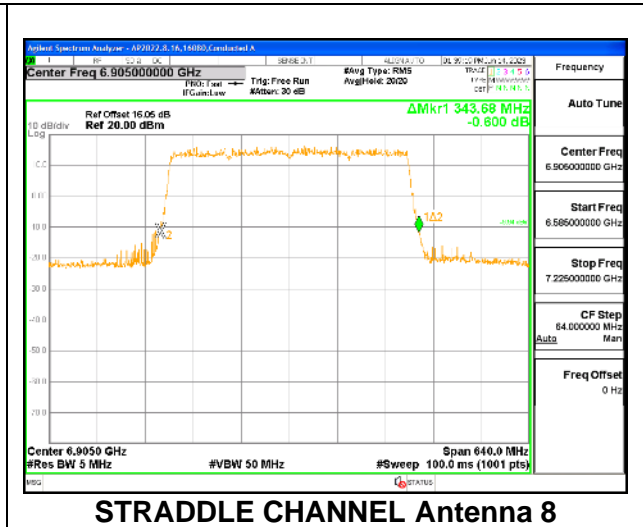

1TX Antenna 5 OFDMA MODE: 4x 996-Tones, Index S69

Channel	Frequency (MHz)	26 dB Bandwidth (MHz)
Straddle	6905	343.68

2TX Antenna 5 + Antenna 8 CDD OFDMA MODE: 4x 996-Tones, Index S69

Channel	Frequency (MHz)	26 dB Bandwidth Chain 0 (MHz)	26 dB Bandwidth Chain 1 (MHz)
Straddle	6905	343.04	343.68

STRADDLE CHANNEL

4TX Antenna 5 + Antenna 8 + Antenna 3+ Antenna 10 CDD OFDMA MODE: 4x 996-Tones, Index S69

Channel	Frequency (MHz)	26 dB Bandwidth Chain 0 (MHz)	26 dB Bandwidth Chain 1 (MHz)	26 dB Bandwidth Chain 2 (MHz)	26 dB Bandwidth Chain 3 (MHz)
Straddle	6905	341.12	343.68	351.36	345.60