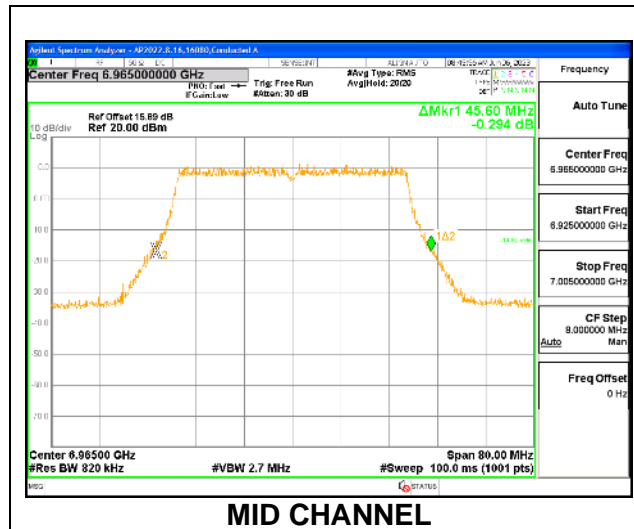

2TX Antenna 5 + Antenna 8 CDD OFDMA MODE: 484-Tones, RU Index 65

Channel	Frequency (MHz)	26 dB Bandwidth	
		Chain 0 (MHz)	Chain 1 (MHz)
L Straddle	6885	45.44	45.2
Mid	6965	45.04	45.20
High	7085	45.68	45.20