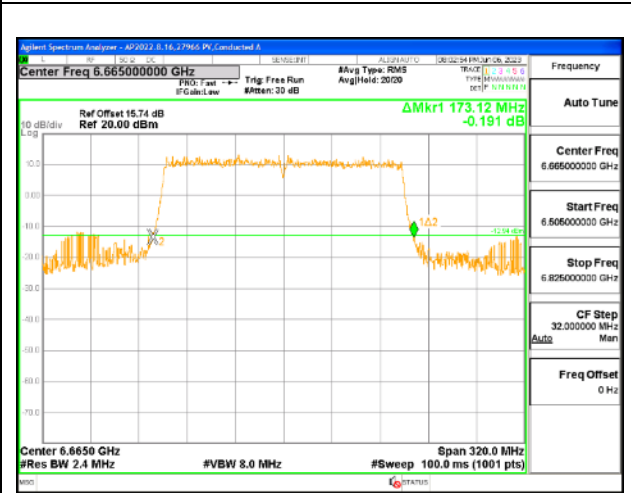

MID CHANNEL Antenna 10