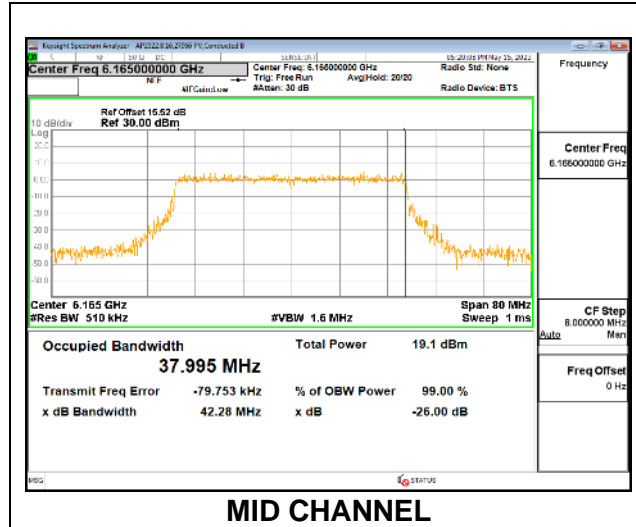

MID CHANNEL

MID CHANNEL Antenna 5

MID CHANNEL Antenna 8

MID CHANNEL Antenna 3

MID CHANNEL Antenna 10

9.3.3. 802.11ax HE40 MODE IN THE UNII-5 BAND

1TX Antenna 5 OFDMA MODE: 484-Tones, RU Index 65

Channel	Frequency (MHz)	99% Bandwidth (MHz)
Low	5965	37.914
Mid	6165	37.995
High	6405	38.042