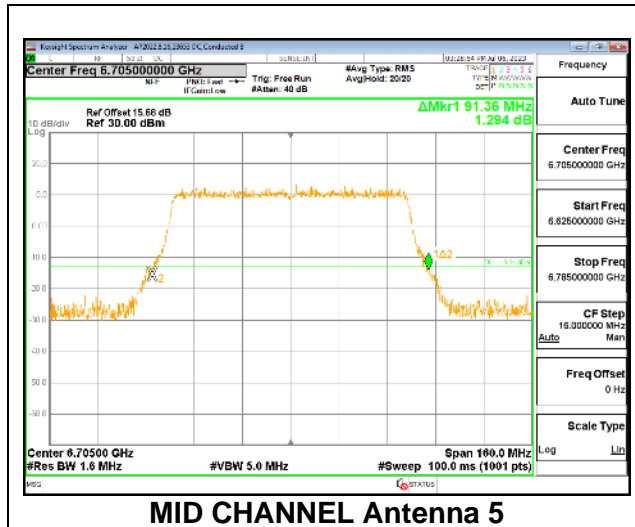

2TX Antenna 5 + Antenna 8 CDD OFDMA MODE: 996-Tones, RU Index 67

Channel	Frequency (MHz)	26 dB Bandwidth Chain 0 (MHz)	26 dB Bandwidth Chain 1 (MHz)
L Straddle	6545	91.68	91.04
Mid	6705	91.36	91.04
H Straddle	6865	91.68	91.36

MID CHANNEL