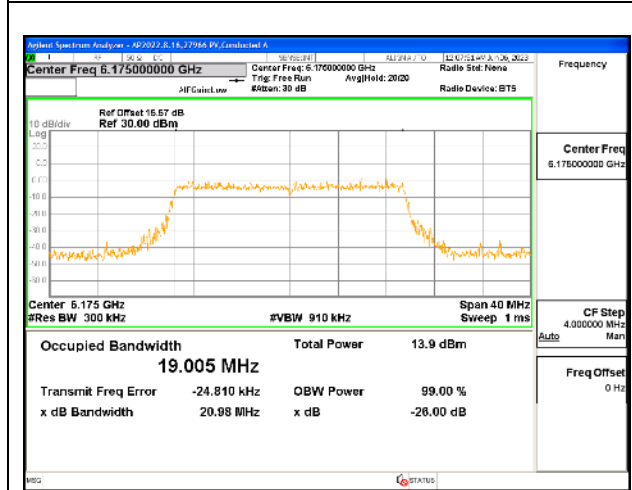

MID CHANNEL Antenna 3