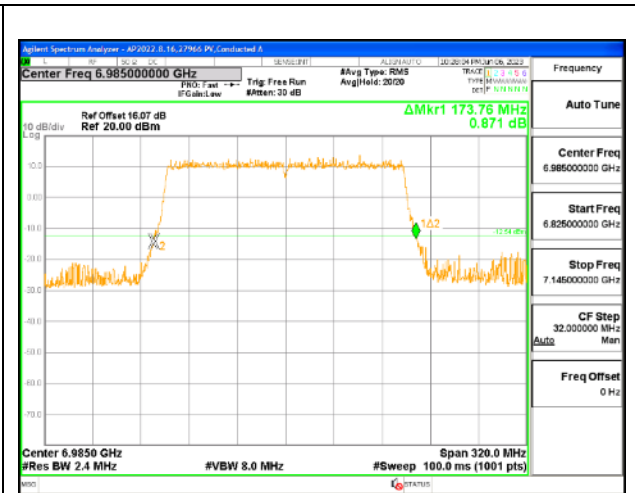

4TX Antenna 5 + Antenna 8 + Antenna 3+ Antenna 10 CDD OFDMA MODE: 2x 996-Tones, Index S68

Channel	Frequency (MHz)	26 dB Bandwidth Chain 0 (MHz)	26 dB Bandwidth Chain 1 (MHz)	26 dB Bandwidth Chain 2 (MHz)	26 dB Bandwidth Chain 3 (MHz)
Mid	6985	173.76	173.76	173.12	173.76

MID CHANNEL