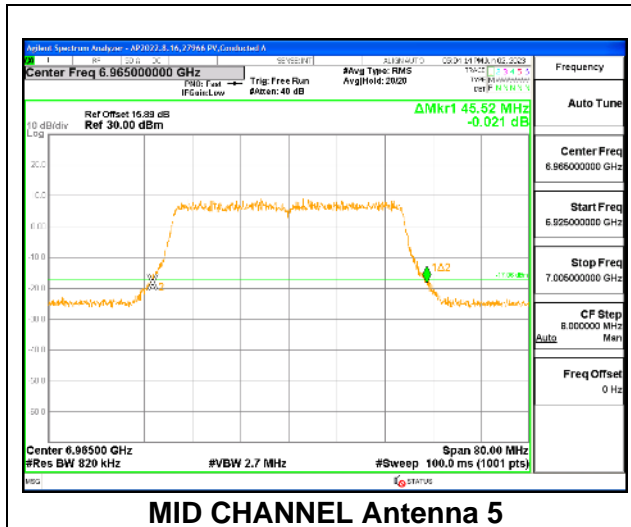

2TX Antenna 5 + Antenna 8 CDD OFDMA MODE: 484-Tones, RU Index 65

Channel	Frequency (MHz)	26 dB Bandwidth Chain 0 (MHz)	26 dB Bandwidth Chain 1 (MHz)
L Straddle	6885	45.6	45.92
Mid	6965	45.52	45.76
High	7085	46.08	45.76

MID CHANNEL