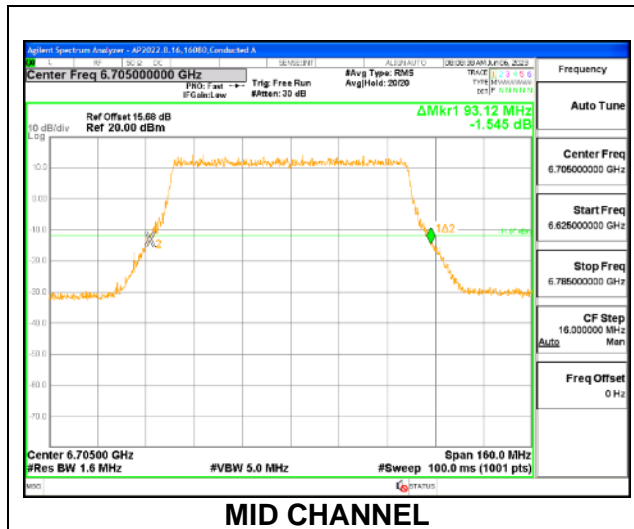

MID CHANNEL

MID CHANNEL Antenna 5

MID CHANNEL Antenna 8

MID CHANNEL Antenna 3

MID CHANNEL Antenna 10

9.2.24. 802.11be EHT80 MODE IN THE UNII-7 BAND

1TX Antenna 5 OFDMA MODE: 996-Tones, RU Index 67

Channel	Frequency (MHz)	26 dB Bandwidth (MHz)
L Straddle	6545	91.52
Mid	6705	93.12
H Straddle	6865	91.52