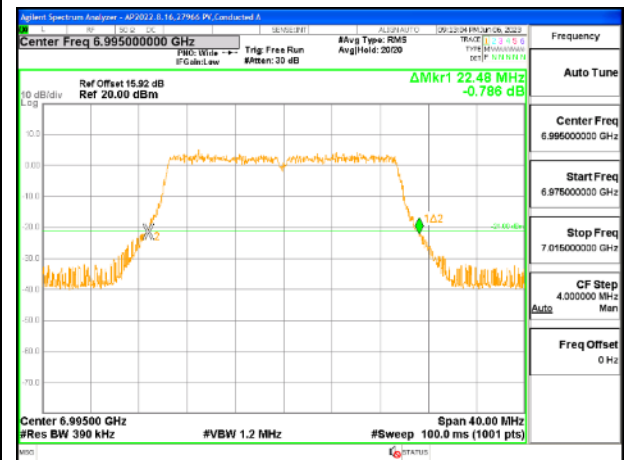

MID CHANNEL

MID CHANNEL Antenna 5

MID CHANNEL Antenna 8

MID CHANNEL Antenna 3

MID CHANNEL Antenna 10

2TX Antenna 5 + Antenna 8 CDD OFDMA MODE: 484-Tones, RU Index 65

Channel	Frequency (MHz)	26 dB Bandwidth Chain 0 (MHz)	26 dB Bandwidth Chain 1 (MHz)
L Straddle	6885	45.6	45.92
Mid	6965	45.52	45.76
High	7085	46.08	45.76