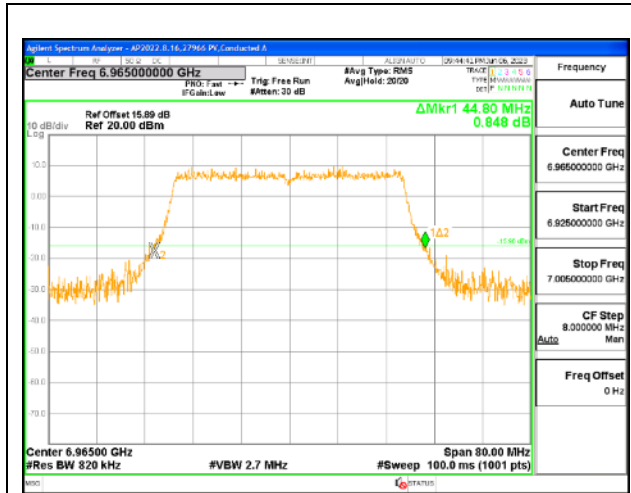

4TX Antenna 5 + Antenna 8 + Antenna 3+ Antenna 10 CDD OFDMA MODE: 484-Tones, RU Index 65

Channel	Frequency (MHz)	26 dB Bandwidth	26 dB Bandwidth	26 dB Bandwidth	26 dB Bandwidth
		Chain 0 (MHz)	Chain 1 (MHz)	Chain 2 (MHz)	Chain 3 (MHz)
L Straddle	6885	44.48	44.4	44.64	44.32
Mid	6965	44.80	44.24	44.88	44.96
High	7085	45.20	44.64	44.40	44.96

MID CHANNEL

MID CHANNEL Antenna 5