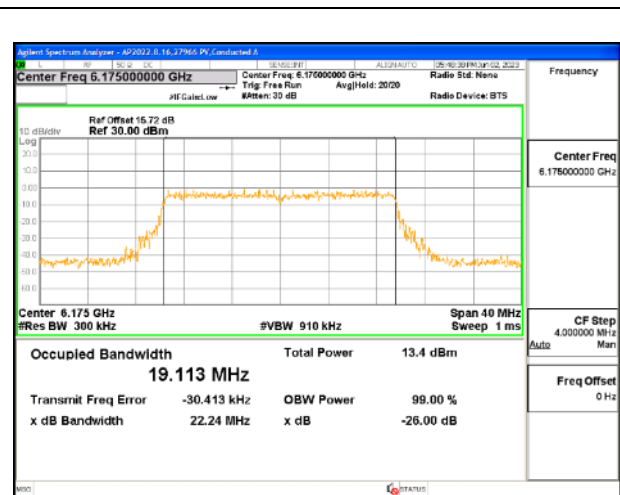

MID CHANNEL Antenna 8