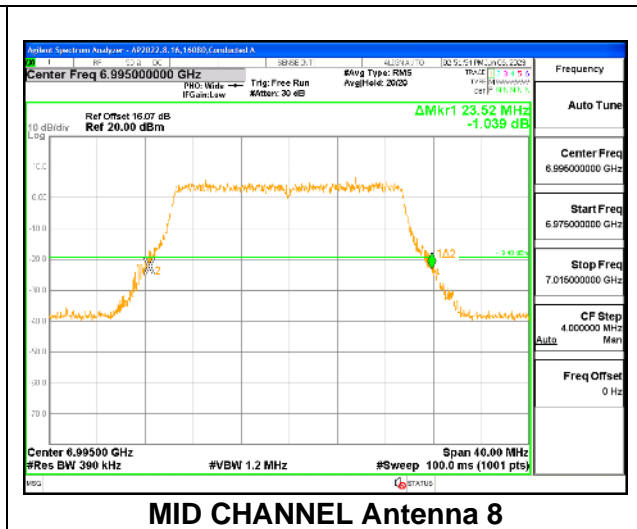

2TX Antenna 5 + Antenna 8 CDD OFDMA MODE: 242-Tones, RU Index 61

Channel	Frequency (MHz)	26 dB Bandwidth Chain 0 (MHz)	26 dB Bandwidth Chain 1 (MHz)
Low	6895	23.60	23.68
Mid	6995	23.36	23.52
High	7095	23.00	23.36
High	7115	23.76	23.76

MID CHANNEL