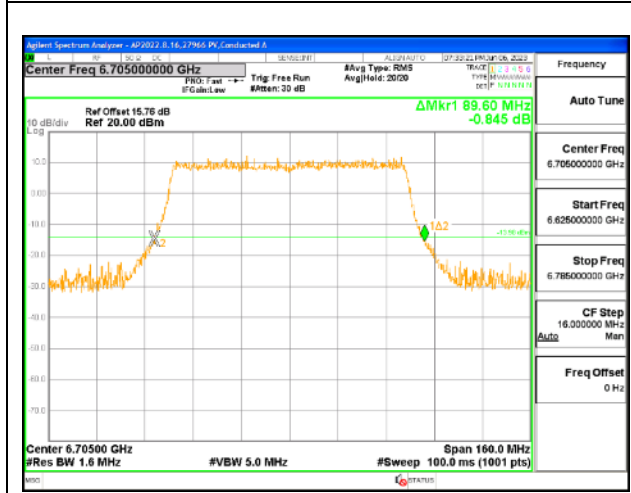

MID CHANNEL Antenna 3