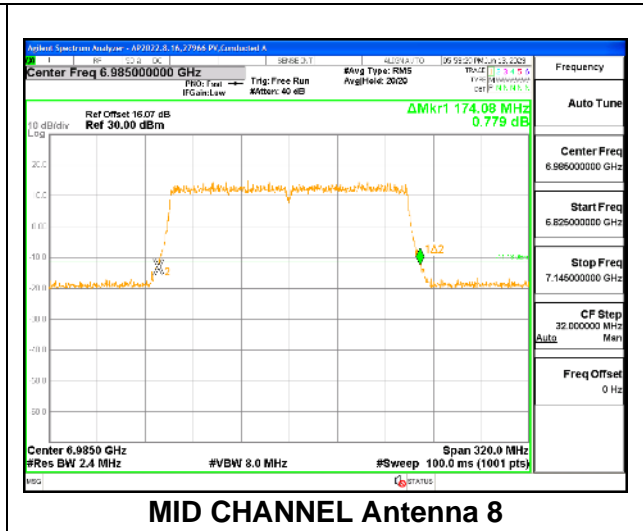

2TX Antenna 5 + Antenna 8 CDD OFDMA MODE: 2x 996-Tones, Index S68

Channel	Frequency (MHz)	26 dB Bandwidth Chain 0 (MHz)	26 dB Bandwidth Chain 1 (MHz)
Mid	6985	174.40	174.08

MID CHANNEL