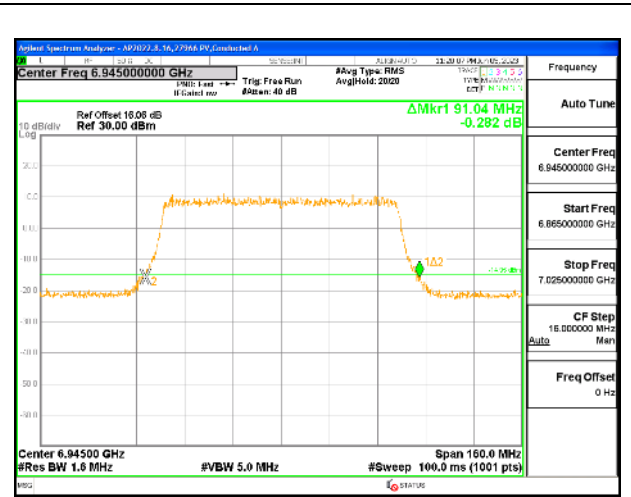

LOW CHANNEL Antenna 8