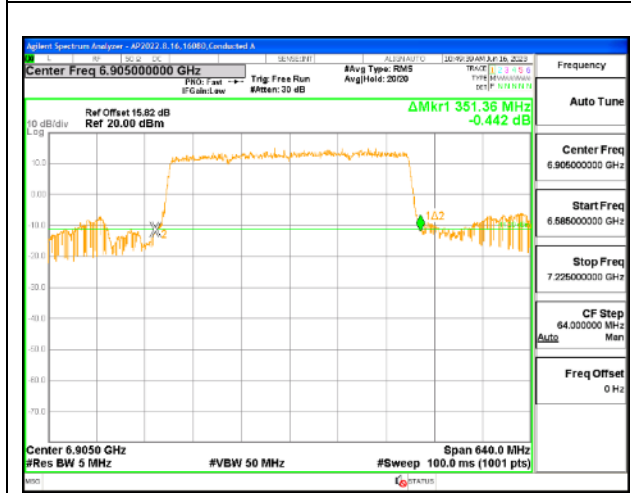

STRADDLE CHANNEL Antenna 3