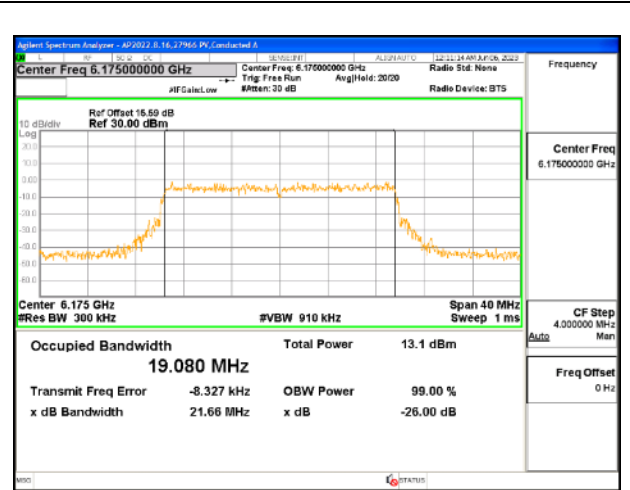

MID CHANNEL

MID CHANNEL Antenna 5

MID CHANNEL Antenna 8

MID CHANNEL Antenna 3

MID CHANNEL Antenna 10

9.3.3. 802.11ax HE40 MODE IN THE UNII-5 BAND

1TX Antenna 5 OFDMA MODE: 484-Tones, RU Index 65

Channel	Frequency (MHz)	99% Bandwidth (MHz)
Low	5965	37.914
Mid	6165	37.995
High	6405	38.042