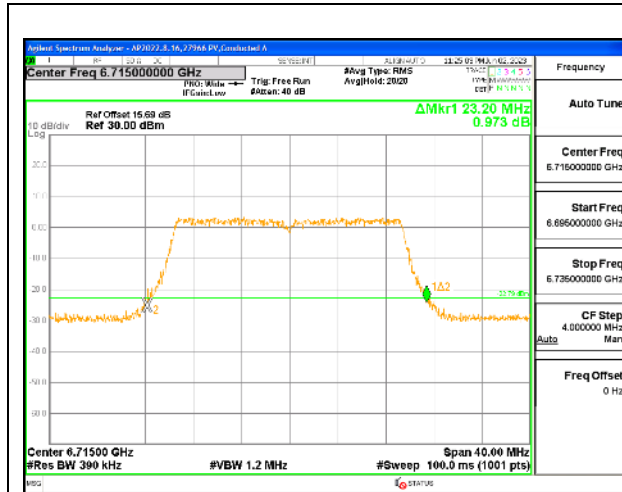

4TX Antenna 5 + Antenna 8 + Antenna 3+ Antenna 10 CDD OFDMA MODE: 242-Tones, RU Index 61

Channel	Frequency (MHz)	26 dB Bandwidth Chain 0 (MHz)	26 dB Bandwidth Chain 1 (MHz)	26 dB Bandwidth Chain 2 (MHz)	26 dB Bandwidth Chain 3 (MHz)
Low	6535	23.12	23.08	22.88	22.80
Mid	6715	23.20	22.84	22.72	23.04
Straddle	6875	23.48	22.68	22.80	22.92

MID CHANNEL

MID CHANNEL Antenna 5