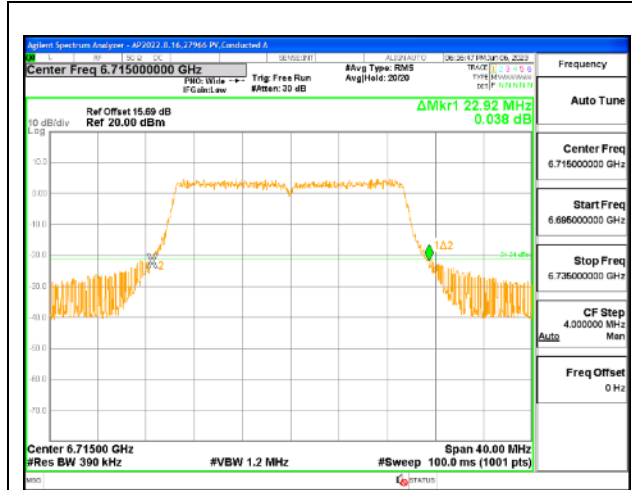

4TX Antenna 5 + Antenna 8 + Antenna 3+ Antenna 10 CDD OFDMA MODE: 242-Tones, RU Index 61

Channel	Frequency (MHz)	26 dB Bandwidth Chain 0 (MHz)	26 dB Bandwidth Chain 1 (MHz)	26 dB Bandwidth Chain 2 (MHz)	26 dB Bandwidth Chain 3 (MHz)
Low	6535	22.84	22.28	22.56	22.76
Mid	6715	22.92	22.92	22.64	22.68
Straddle	6875	23.00	22.12	22.76	22.44

MID CHANNEL

MID CHANNEL Antenna 5