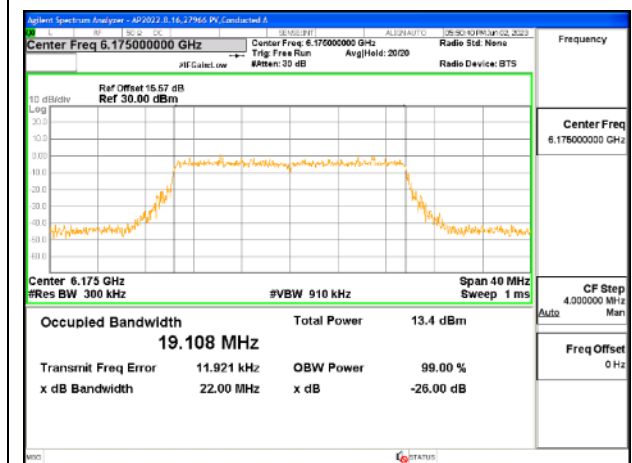

MID CHANNEL Antenna 3