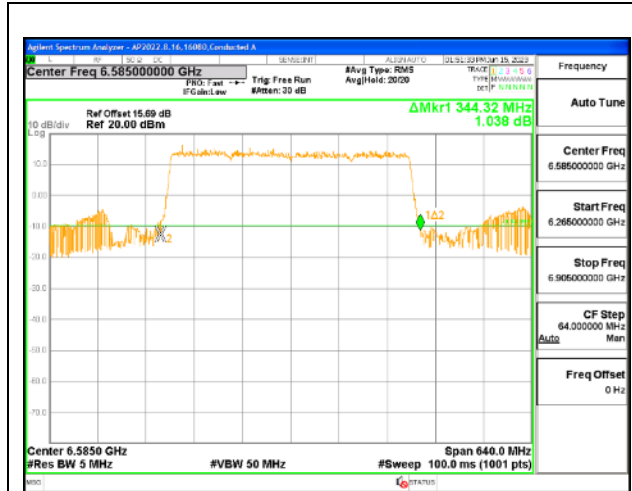

4TX Antenna 5 + Antenna 8 + Antenna 3+ Antenna 10 CDD OFDMA MODE: 4x 996-Tones, Index S69

Channel	Frequency (MHz)	26 dB Bandwidth Chain 0 (MHz)	26 dB Bandwidth Chain 1 (MHz)	26 dB Bandwidth Chain 2 (MHz)	26 dB Bandwidth Chain 3 (MHz)
L Straddle	6585	344.32	340.48	343.68	350.08
H Straddle	6745	346.24	346.24	344.96	343.04

L STRADDLE

L STRADDLE Antenna 5