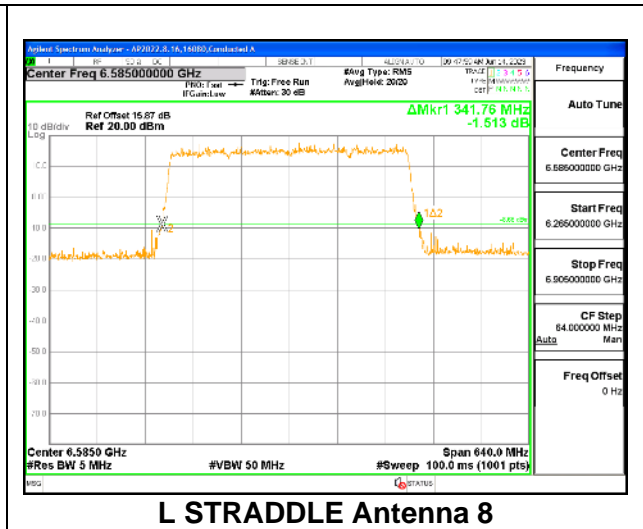

2TX Antenna 5 + Antenna 8 CDD OFDMA MODE: 4x 996-Tones, Index S69

Channel	Frequency (MHz)	26 dB Bandwidth Chain 0 (MHz)	26 dB Bandwidth Chain 1 (MHz)
L Starddle	6585	344.96	341.76
H Straddle	6745	343.04	343.68

L STRADDLE