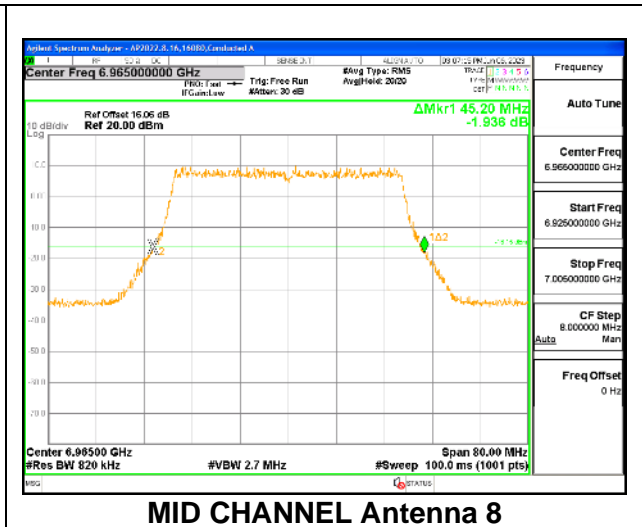

2TX Antenna 5 + Antenna 8 CDD OFDMA MODE: 484-Tones, RU Index 65

Channel	Frequency (MHz)	26 dB Bandwidth	
		Chain 0 (MHz)	Chain 1 (MHz)
L Straddle	6885	45.44	45.2
Mid	6965	45.04	45.20
High	7085	45.68	45.20

MID CHANNEL