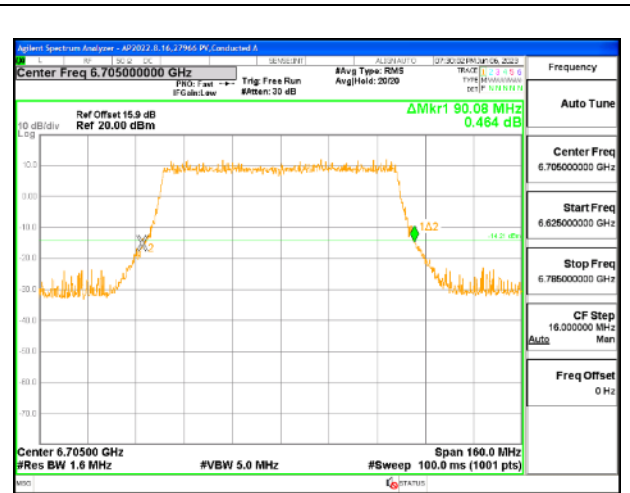

MID CHANNEL Antenna 8