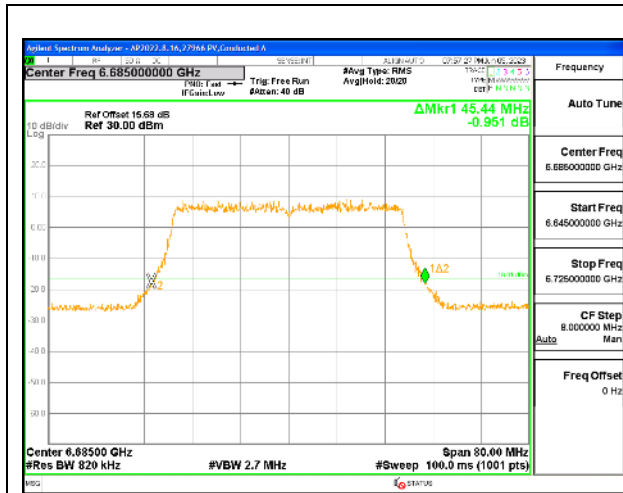

4TX Antenna 5 + Antenna 8 + Antenna 3+ Antenna 10 CDD OFDMA MODE: 484-Tones, RU Index 65

Channel	Frequency (MHz)	26 dB Bandwidth Chain 0 (MHz)	26 dB Bandwidth Chain 1 (MHz)	26 dB Bandwidth Chain 2 (MHz)	26 dB Bandwidth Chain 3 (MHz)
Low	6565	44.72	44.56	44.88	44.88
Mid	6685	45.44	45.52	45.04	45.28
High	6845	45.36	45.36	45.20	45.84

MID CHANNEL

MID CHANNEL Antenna 5