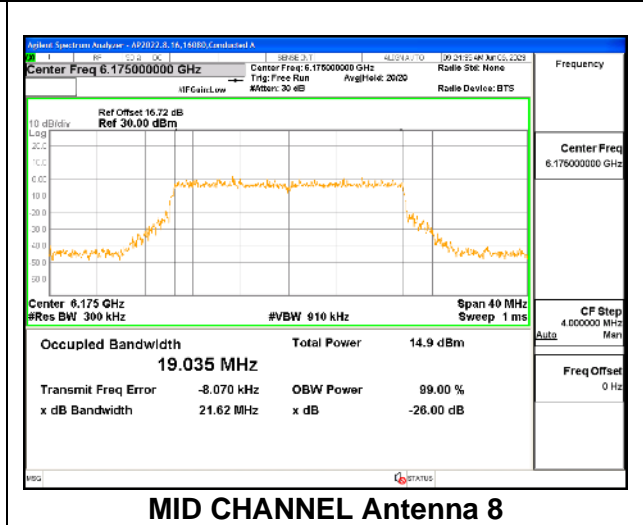

2TX Antenna 5 + Antenna 8 CDD OFDMA MODE: 242-Tones, RU Index 61

Channel	Frequency (MHz)	99% Bandwidth Chain 0 (MHz)	99% Bandwidth Chain 1 (MHz)
Low	5955	19.086	19.076
Mid	6175	19.092	19.035
High	6415	19.128	19.073

MID CHANNEL