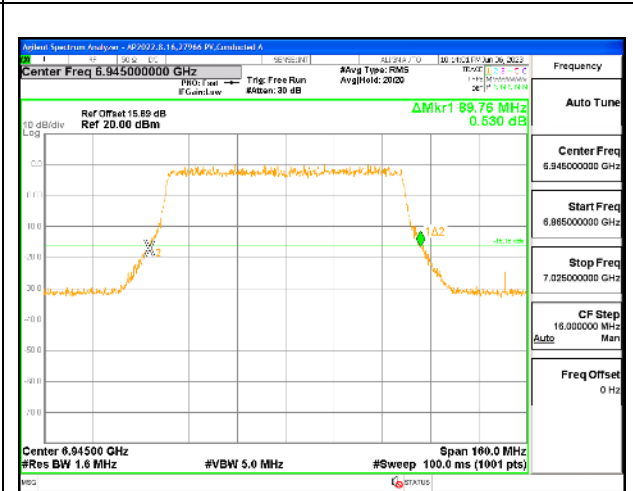

LOW CHANNEL

LOW CHANNEL Antenna 5

LOW CHANNEL Antenna 8

LOW CHANNEL Antenna 3

LOW CHANNEL Antenna 10

9.2.34. 802.11ax HE160 MODE IN THE UNII-8 BAND

1TX Antenna 5 OFDMA MODE: 2x 996-Tones, Index S68

Channel	Frequency (MHz)	26 dB Bandwidth (MHz)
Mid	6985	174.72