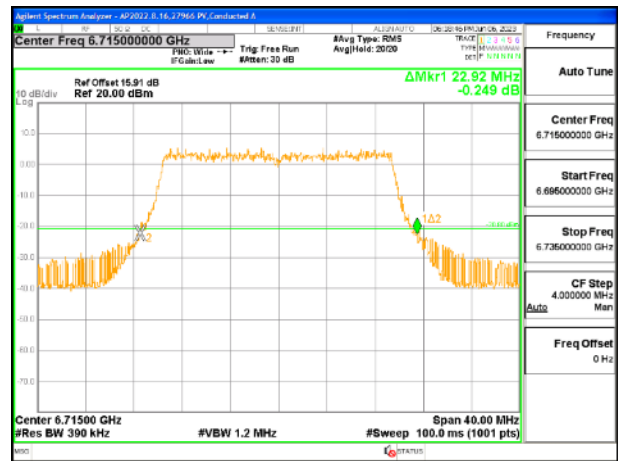

MID CHANNEL Antenna 8