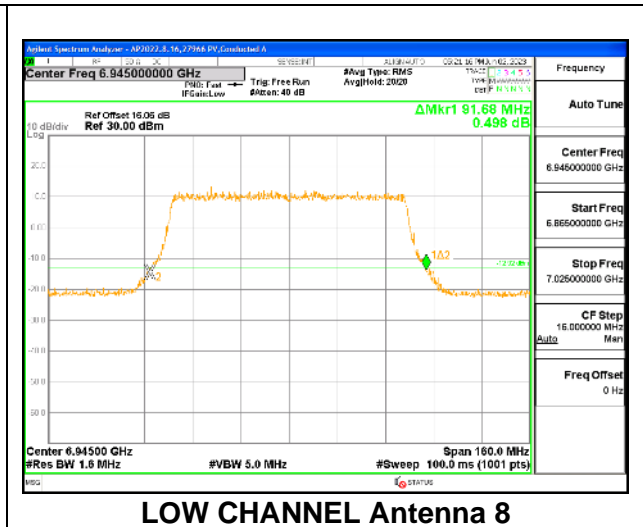

2TX Antenna 5 + Antenna 8 CDD OFDMA MODE: 996-Tones, RU Index 67

Channel	Frequency (MHz)	26 dB Bandwidth Chain 0 (MHz)	26 dB Bandwidth Chain 1 (MHz)
Low	6945	92.48	91.68
High	7025	91.20	91.84

LOW CHANNEL