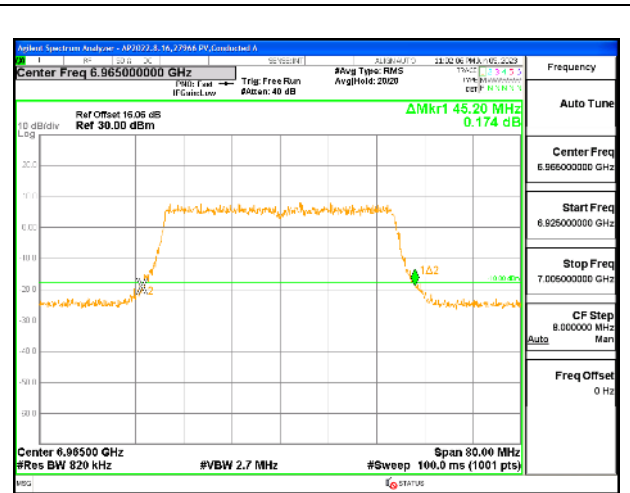

MID CHANNEL Antenna 8