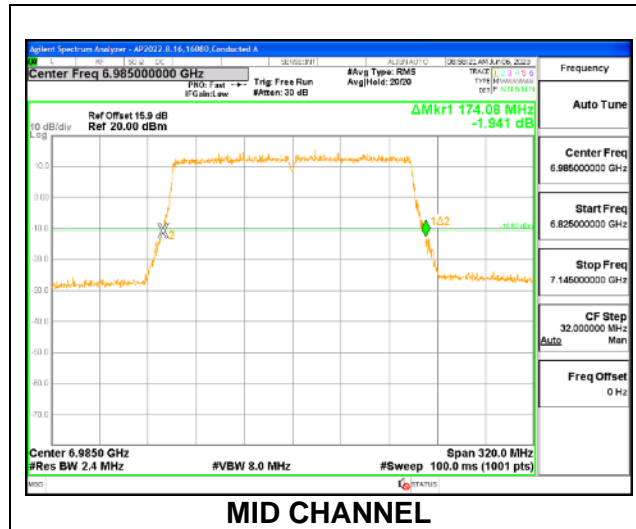

MID CHANNEL Antenna 8

MID CHANNEL Antenna 3

MID CHANNEL Antenna 10

9.2.35. 802.11be EHT160 MODE IN THE UNII-8 BAND

1TX Antenna 5 OFDMA MODE: 2x 996-Tones, Index S68

Channel	Frequency (MHz)	26 dB Bandwidth (MHz)
Mid	6985	174.08