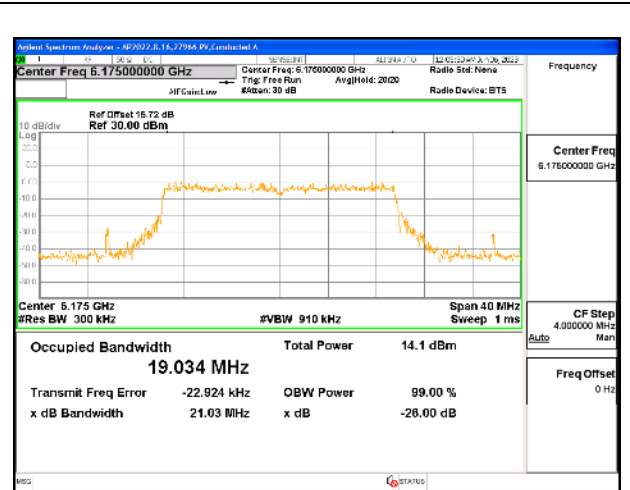

MID CHANNEL Antenna 8