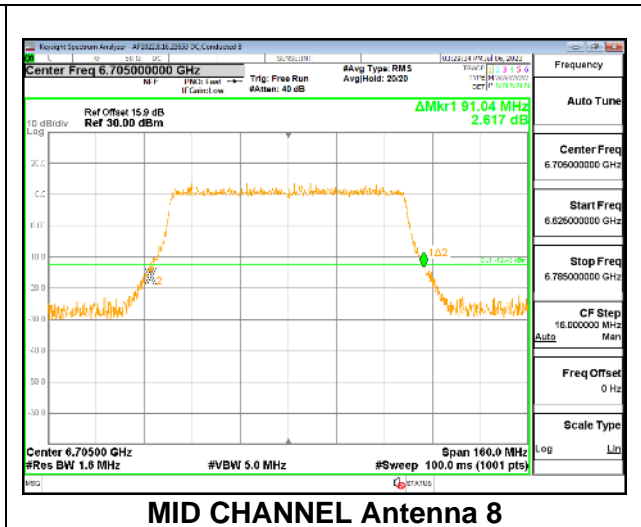

2TX Antenna 5 + Antenna 8 CDD OFDMA MODE: 996-Tones, RU Index 67

Channel	Frequency (MHz)	26 dB Bandwidth Chain 0 (MHz)	26 dB Bandwidth Chain 1 (MHz)
L Straddle	6545	91.68	91.04
Mid	6705	91.36	91.04
H Straddle	6865	91.68	91.36

MID CHANNEL