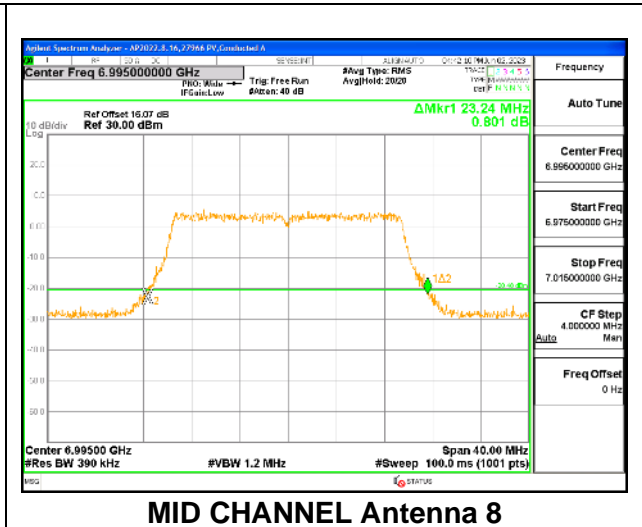

2TX Antenna 5 + Antenna 8 CDD OFDMA MODE: 242-Tones, RU Index 61

Channel	Frequency (MHz)	26 dB Bandwidth Chain 0 (MHz)	26 dB Bandwidth Chain 1 (MHz)
Low	6895	23.32	23.40
Mid	6995	23.48	23.24
High	7095	22.64	23.40
High	7115	23.08	23.48

MID CHANNEL