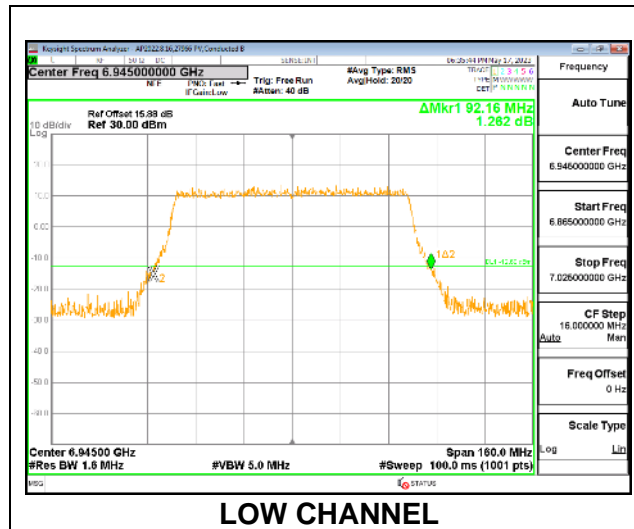

MID CHANNEL

MID CHANNEL Antenna 5

MID CHANNEL Antenna 8

MID CHANNEL Antenna 3

MID CHANNEL Antenna 10

9.2.32. 802.11ax HE80 MODE IN THE UNII-8 BAND

1TX Antenna 5 OFDMA MODE: 996-Tones, RU Index 67

Channel	Frequency (MHz)	26 dB Bandwidth (MHz)
Low	6945	92.16
High	7025	90.72