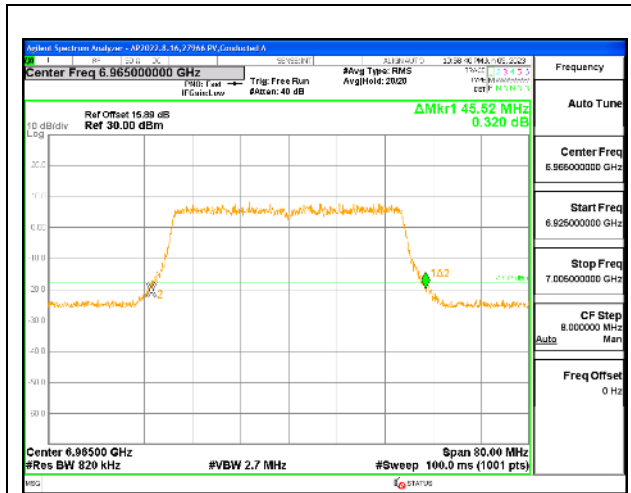

4TX Antenna 5 + Antenna 8 + Antenna 3+ Antenna 10 CDD OFDMA MODE: 484-Tones, RU Index 65

Channel	Frequency (MHz)	26 dB Bandwidth Chain 0 (MHz)	26 dB Bandwidth Chain 1 (MHz)	26 dB Bandwidth Chain 2 (MHz)	26 dB Bandwidth Chain 3 (MHz)
L Straddle	6885	45.92	45.76	45.52	45.92
Mid	6965	45.52	45.20	45.36	45.52
High	7085	45.28	45.52	45.04	45.20

MID CHANNEL

MID CHANNEL Antenna 5