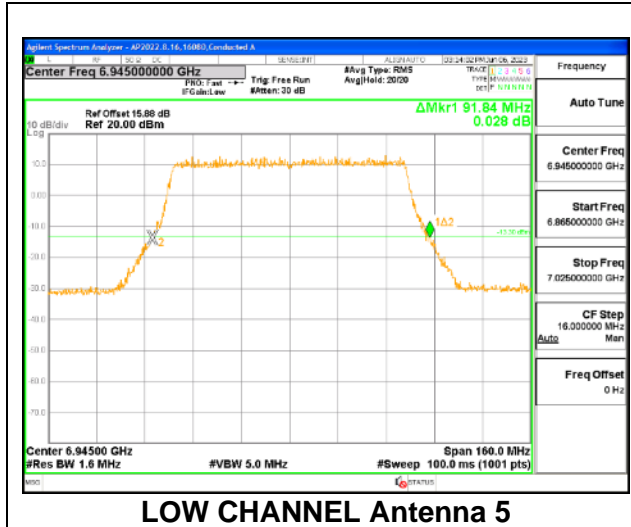

2TX Antenna 5 + Antenna 8 CDD OFDMA MODE: 996-Tones, RU Index 67

Channel	Frequency (MHz)	26 dB Bandwidth Chain 0 (MHz)	26 dB Bandwidth Chain 1 (MHz)
Low	6945	91.84	91.36
High	7025	91.20	90.72

LOW CHANNEL