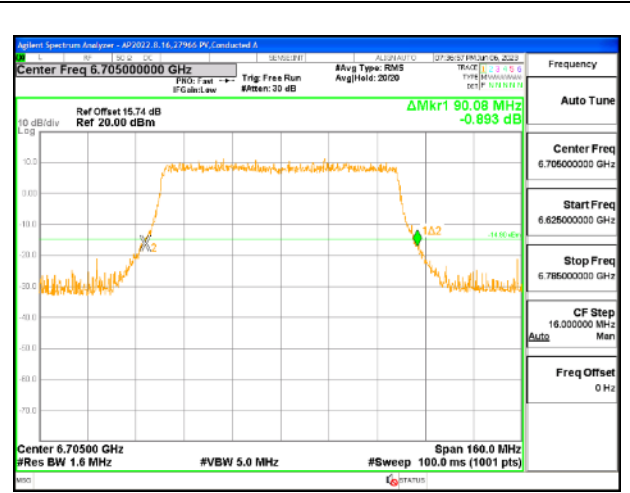

MID CHANNEL

MID CHANNEL Antenna 5

MID CHANNEL Antenna 8

MID CHANNEL Antenna 3

MID CHANNEL Antenna 10

9.2.25. 802.11ax HE160 MODE IN THE UNII-7 BAND

1TX Antenna 5 OFDMA MODE: 2x 996-Tones, Index S68

Channel	Frequency (MHz)	26 dB Bandwidth (MHz)
Mid	6665	174.08
Straddle	6825	175.04