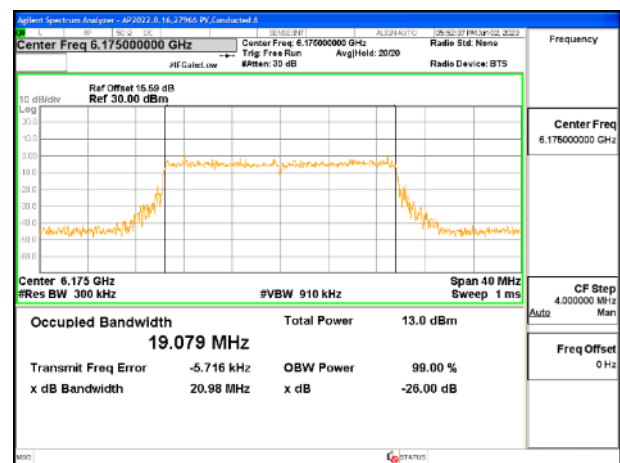

MID CHANNEL Antenna 10