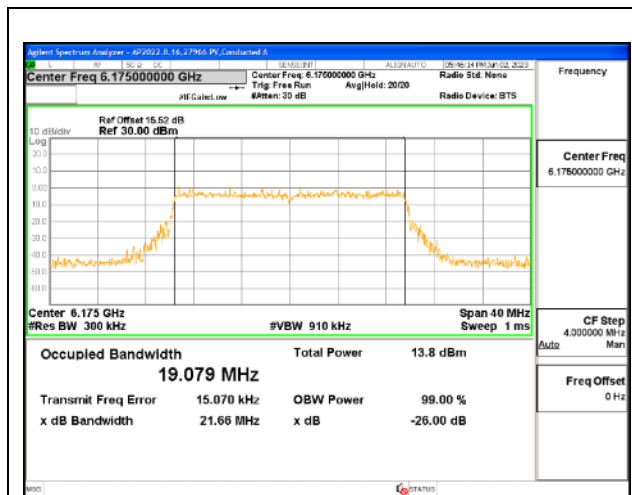

4TX Antenna 5 + Antenna 8 + Antenna 3+ Antenna 10 CDD OFDMA MODE: 242-Tones, RU Index 61

Channel	Frequency (MHz)	99% Bandwidth Chain 0 (MHz)	99% Bandwidth Chain 1 (MHz)	99% Bandwidth Chain 2 (MHz)	99% Bandwidth Chain 3 (MHz)
Low	5955	19.099	19.037	19.065	19.096
Mid	6175	19.079	19.113	19.108	19.079
High	6415	19.039	19.118	19.038	19.101

MID CHANNEL

MID CHANNEL Antenna 5