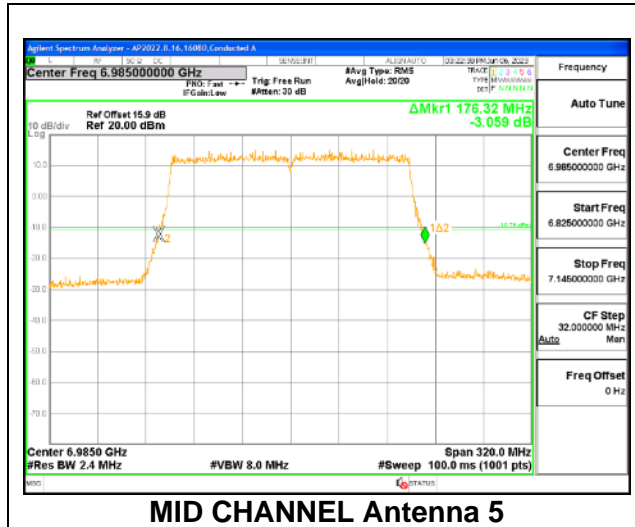

2TX Antenna 5 + Antenna 8 CDD OFDMA MODE: 2x 996-Tones, Index S68

Channel	Frequency (MHz)	26 dB Bandwidth Chain 0 (MHz)	26 dB Bandwidth Chain 1 (MHz)
Mid	6985	176.32	173.12

MID CHANNEL