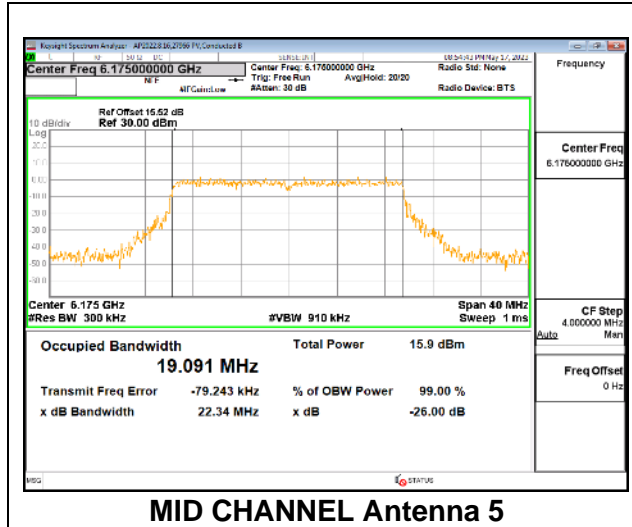

2TX Antenna 5 + Antenna 8 CDD OFDMA MODE: 242-Tones, RU Index 61

Channel	Frequency (MHz)	99% Bandwidth Chain 0 (MHz)	99% Bandwidth Chain 1 (MHz)
Low	5955	19.053	19.094
Mid	6175	19.091	19.083
High	6415	19.061	19.102

MID CHANNEL