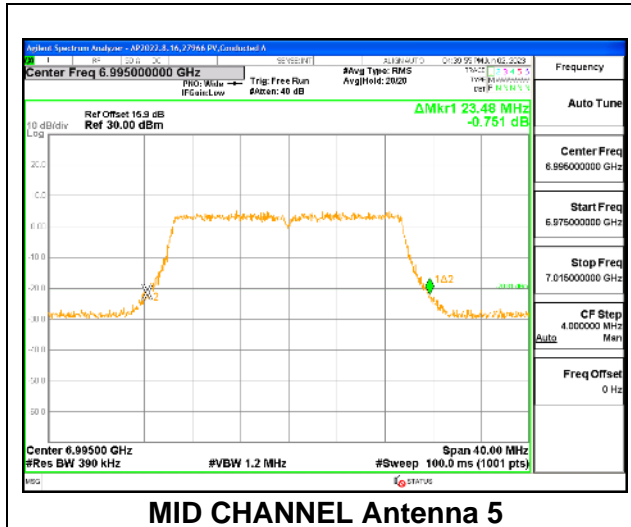

2TX Antenna 5 + Antenna 8 CDD OFDMA MODE: 242-Tones, RU Index 61

Channel	Frequency (MHz)	26 dB Bandwidth Chain 0 (MHz)	26 dB Bandwidth Chain 1 (MHz)
Low	6895	23.32	23.40
Mid	6995	23.48	23.24
High	7095	22.64	23.40
High	7115	23.08	23.48

MID CHANNEL