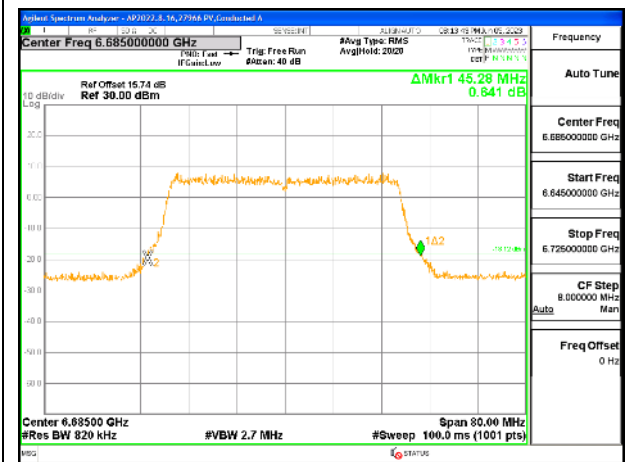

MID CHANNEL Antenna 10