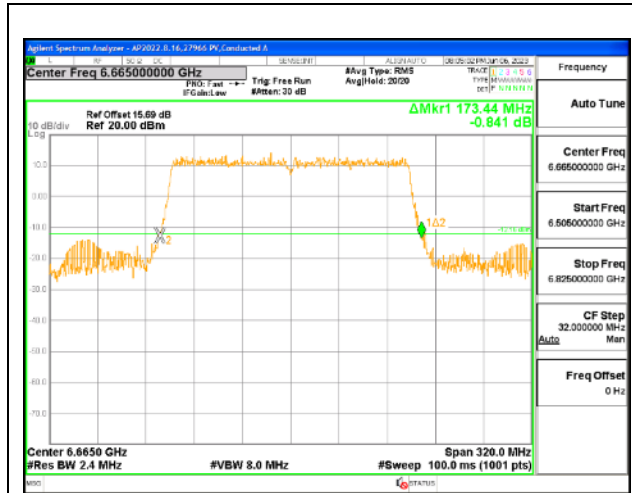

4TX Antenna 5 + Antenna 8 + Antenna 3+ Antenna 10 CDD OFDMA MODE: 2x 996-Tones, Index S68

Channel	Frequency (MHz)	26 dB Bandwidth Chain 0 (MHz)	26 dB Bandwidth Chain 1 (MHz)	26 dB Bandwidth Chain 2 (MHz)	26 dB Bandwidth Chain 3 (MHz)
Mid	6665	173.44	173.76	173.44	173.12
Straddle	6825	173.12	173.44	173.12	173.12

MID CHANNEL

MID CHANNEL Antenna 5