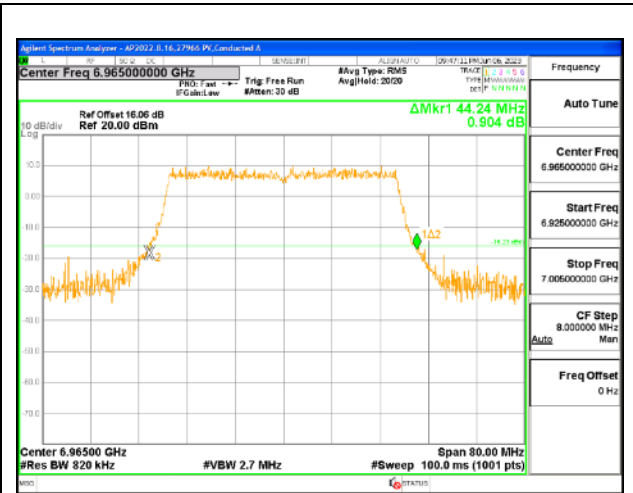

MID CHANNEL Antenna 8