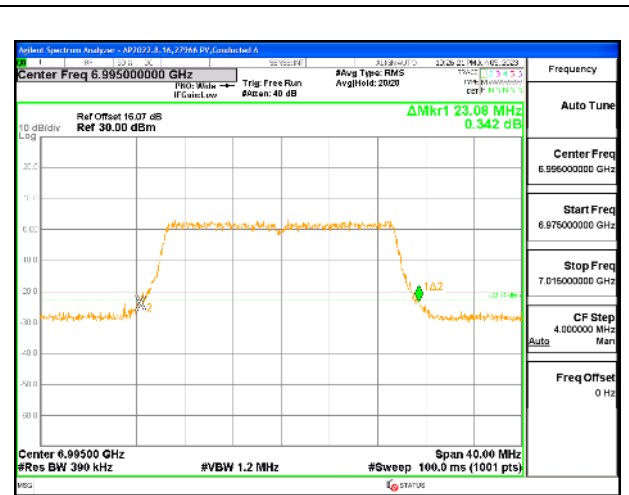

MID CHANNEL Antenna 8