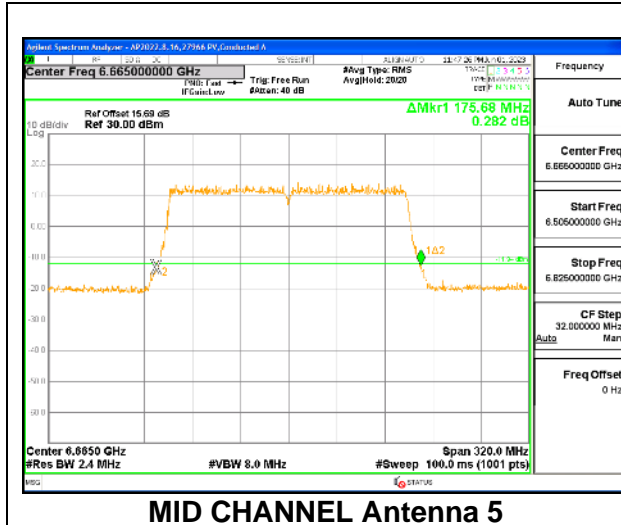

2TX Antenna 5 + Antenna 8 CDD OFDMA MODE: 2x 996-Tones, Index S68

Channel	Frequency (MHz)	26 dB Bandwidth Chain 0 (MHz)	26 dB Bandwidth Chain 1 (MHz)
Mid	6665	175.68	173.44
Straddle	6825	174.08	174.72

MID CHANNEL