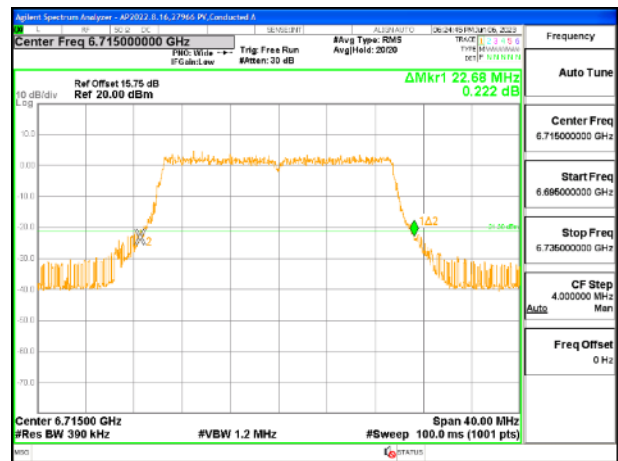

MID CHANNEL

MID CHANNEL Antenna 5

MID CHANNEL Antenna 8

MID CHANNEL Antenna 3

MID CHANNEL Antenna 10

9.2.21. 802.11ax HE40 MODE IN THE UNII-7 BAND

1TX Antenna 5 OFDMA MODE: 242-Tones, RU Index 61

Channel	Frequency (MHz)	26 dB Bandwidth (MHz)
Low	6565	45.28
Mid	6685	45.36
High	6845	45.20