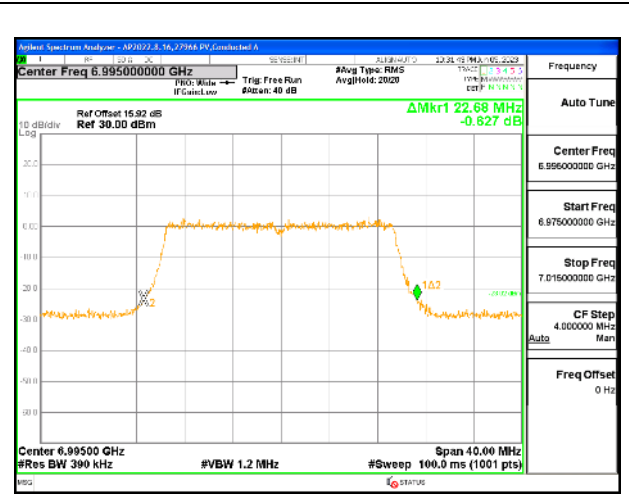

MID CHANNEL Antenna 10