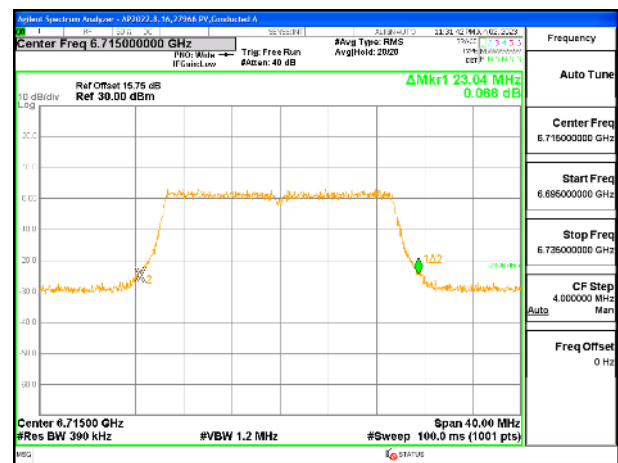

MID CHANNEL

MID CHANNEL Antenna 5

MID CHANNEL Antenna 8

MID CHANNEL Antenna 3

MID CHANNEL Antenna 10

9.2.20. 802.11be EHT20 MODE IN THE UNII-7 BAND

1TX Antenna 5 OFDMA MODE: 242-Tones, RU Index 61

Channel	Frequency (MHz)	26 dB Bandwidth (MHz)
Low	6535	23.40
Mid	6715	23.56
Straddle	6875	23.44