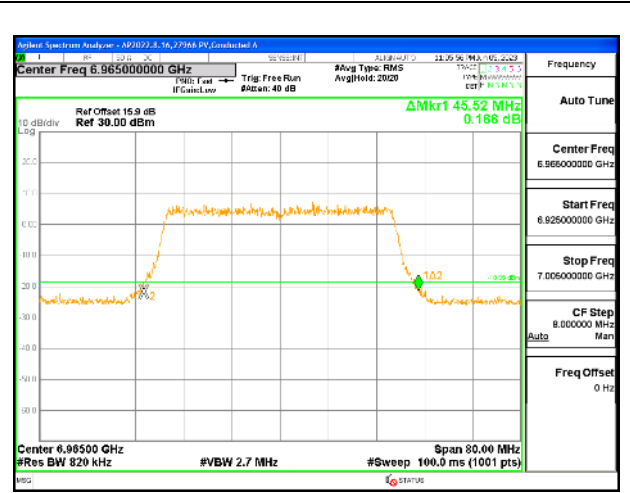

MID CHANNEL Antenna 10