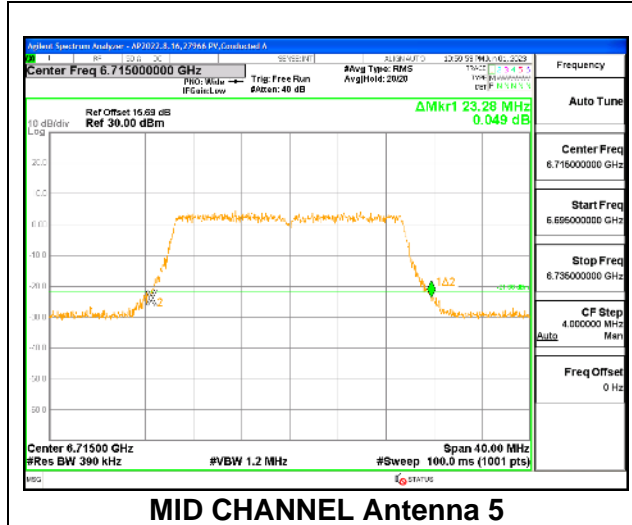

2TX Antenna 5 + Antenna 8 CDD OFDMA MODE: 242-Tones, RU Index 61

Channel	Frequency (MHz)	26 dB Bandwidth Chain 0 (MHz)	26 dB Bandwidth Chain 1 (MHz)
Low	6535	23.48	23.32
Mid	6715	23.28	23.36
Straddle	6875	23.04	23.60

MID CHANNEL

MID CHANNEL Antenna 5