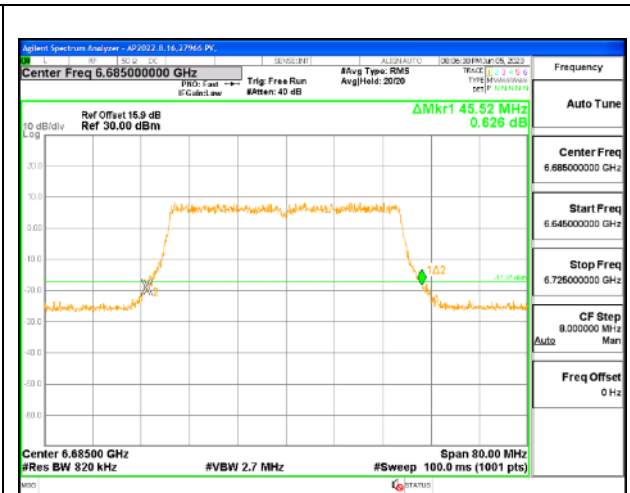

MID CHANNEL Antenna 8