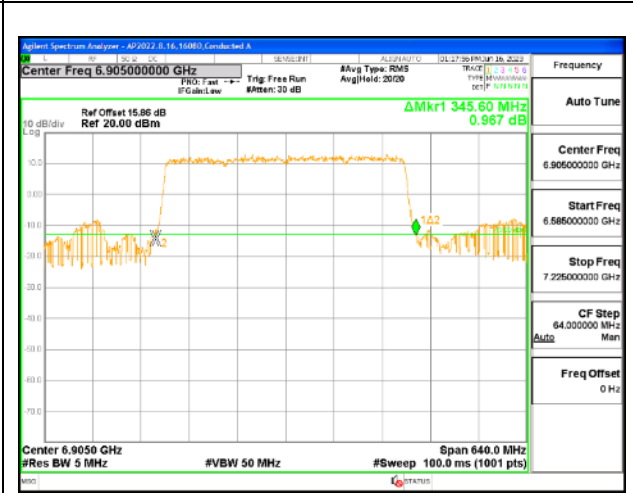

STRADDLE CHANNEL Antenna 10