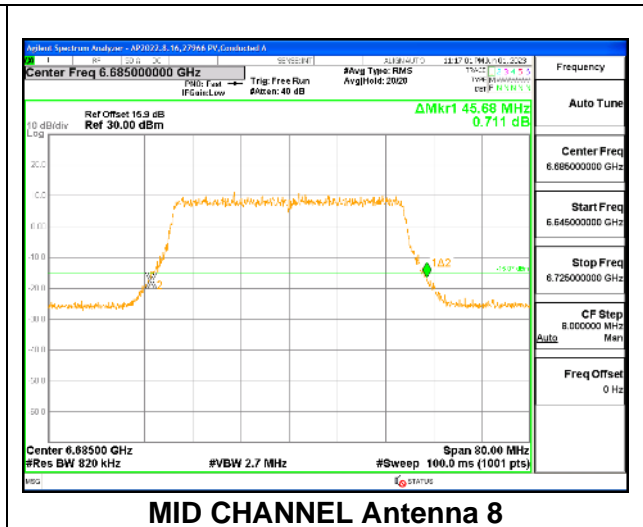

2TX Antenna 5 + Antenna 8 CDD OFDMA MODE: 484-Tones, RU Index 65

Channel	Frequency (MHz)	26 dB Bandwidth	
		Chain 0 (MHz)	Chain 1 (MHz)
Low	6565	46.08	45.44
Mid	6685	45.68	45.68
High	6845	45.68	45.76

MID CHANNEL