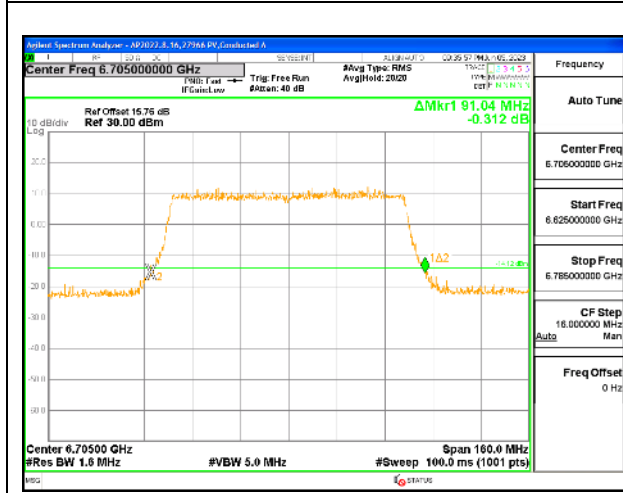

MID CHANNEL Antenna 3