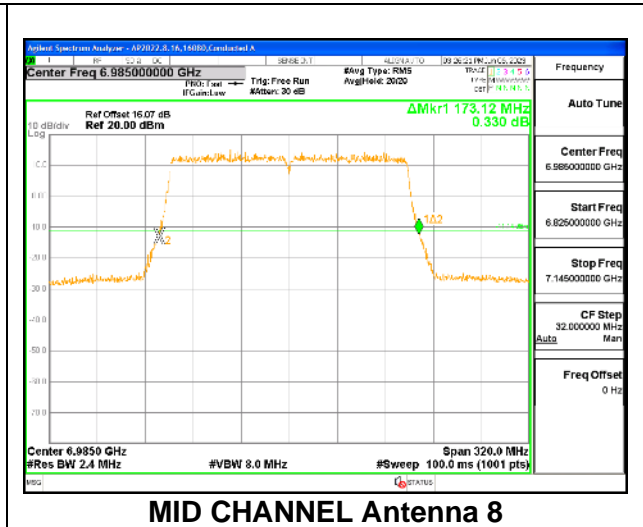

2TX Antenna 5 + Antenna 8 CDD OFDMA MODE: 2x 996-Tones, Index S68

Channel	Frequency (MHz)	26 dB Bandwidth Chain 0 (MHz)	26 dB Bandwidth Chain 1 (MHz)
Mid	6985	176.32	173.12

MID CHANNEL