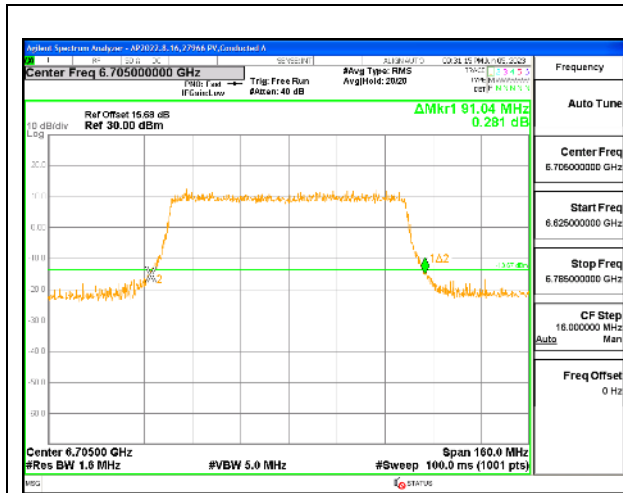

4TX Antenna 5 + Antenna 8 + Antenna 3+ Antenna 10 CDD OFDMA MODE: 996-Tones, RU Index 67

Channel	Frequency (MHz)	26 dB Bandwidth Chain 0 (MHz)	26 dB Bandwidth Chain 1 (MHz)	26 dB Bandwidth Chain 2 (MHz)	26 dB Bandwidth Chain 3 (MHz)
L Straddle	6545	90.4	90.24	90.08	90.4
Mid	6705	91.04	90.88	91.04	91.20
H Straddle	6865	91.68	91.36	91.36	91.04

MID CHANNEL

MID CHANNEL Antenna 5