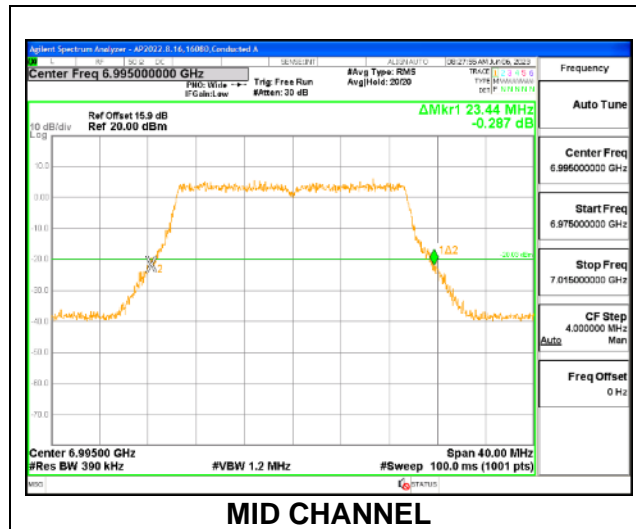

2TX Antenna 5 + Antenna 8 CDD OFDMA MODE: 242-Tones, RU Index 61

Channel	Frequency (MHz)	26 dB Bandwidth Chain 0 (MHz)	26 dB Bandwidth Chain 1 (MHz)
Low	6895	23.60	23.68
Mid	6995	23.36	23.52
High	7095	23.00	23.36
High	7115	23.76	23.76