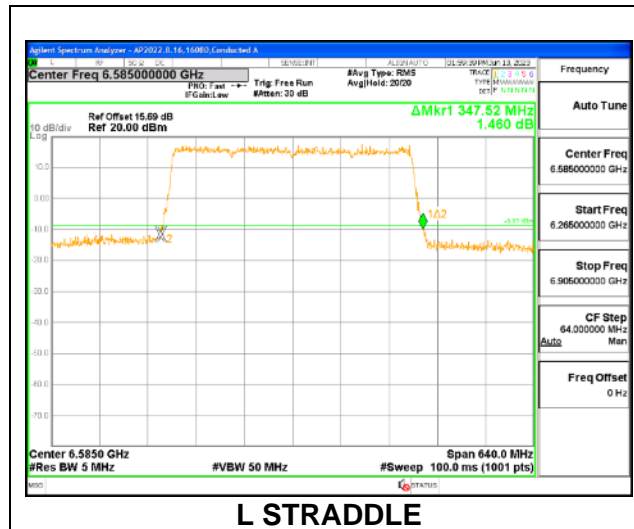

2TX Antenna 5 + Antenna 8 CDD OFDMA MODE: 4x 996-Tones, Index S69

Channel	Frequency (MHz)	26 dB Bandwidth Chain 0 (MHz)	26 dB Bandwidth Chain 1 (MHz)
L Starddle	6585	344.96	341.76
H Straddle	6745	343.04	343.68