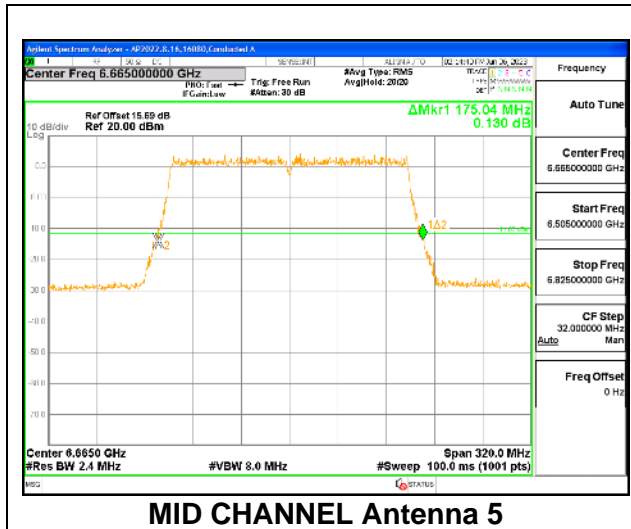

2TX Antenna 5 + Antenna 8 CDD OFDMA MODE: 2x 996-Tones, Index S68

Channel	Frequency (MHz)	26 dB Bandwidth Chain 0 (MHz)	26 dB Bandwidth Chain 1 (MHz)
Mid	6665	175.04	174.72
Straddle	6825	175.36	174.72

MID CHANNEL