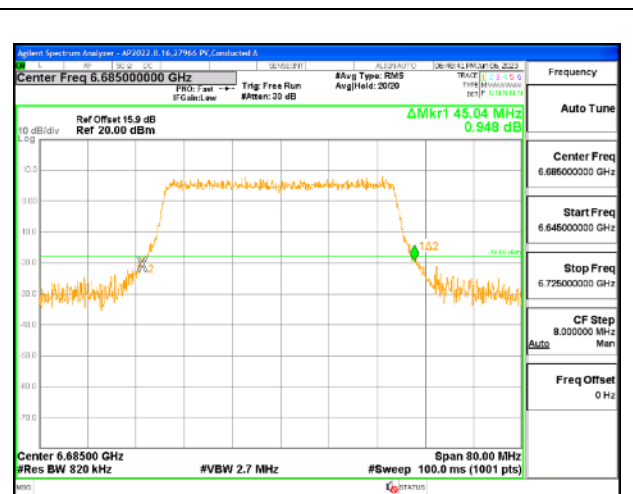

MID CHANNEL Antenna 8