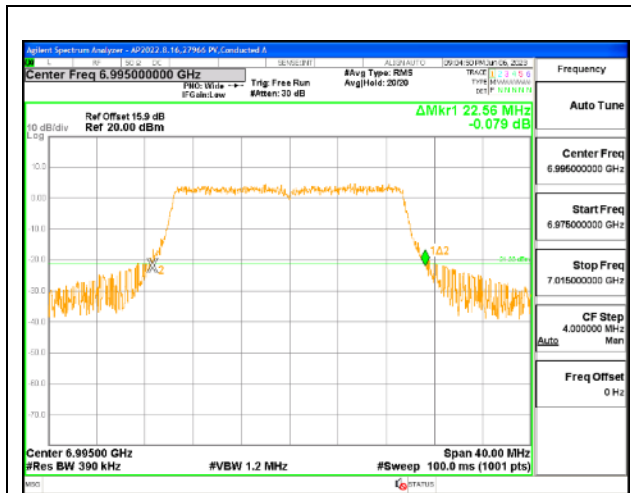

4TX Antenna 5 + Antenna 8 + Antenna 3+ Antenna 10 CDD OFDMA MODE: 242-Tones, RU Index 61

Channel	Frequency (MHz)	26 dB Bandwidth Chain 0 (MHz)	26 dB Bandwidth Chain 1 (MHz)	26 dB Bandwidth Chain 2 (MHz)	26 dB Bandwidth Chain 3 (MHz)
Low	6895	22.88	22.48	22.56	22.48
Mid	6995	22.56	22.48	22.44	22.48
High	7095	23.84	22.32	23.00	24.64
High	7115	22.76	22.40	22.56	22.52

MID CHANNEL

MID CHANNEL Antenna 5