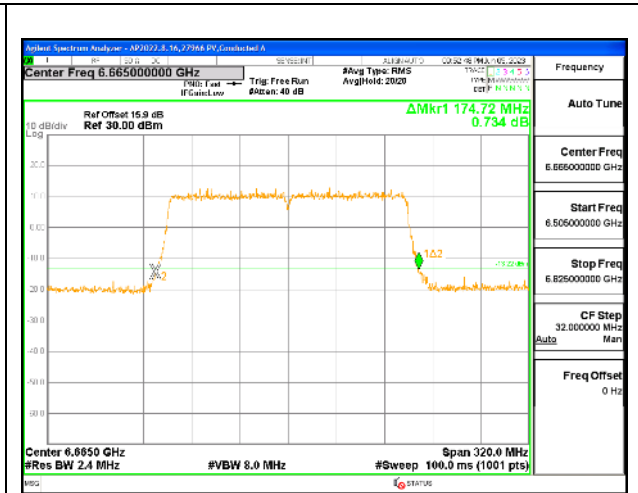

4TX Antenna 5 + Antenna 8 + Antenna 3+ Antenna 10 CDD OFDMA MODE: 2x 996-Tones, Index S68

Channel	Frequency (MHz)	26 dB Bandwidth Chain 0 (MHz)	26 dB Bandwidth Chain 1 (MHz)	26 dB Bandwidth Chain 2 (MHz)	26 dB Bandwidth Chain 3 (MHz)
Mid	6665	174.72	174.72	174.40	174.72
Straddle	6825	174.72	174.08	174.72	174.40

MID CHANNEL