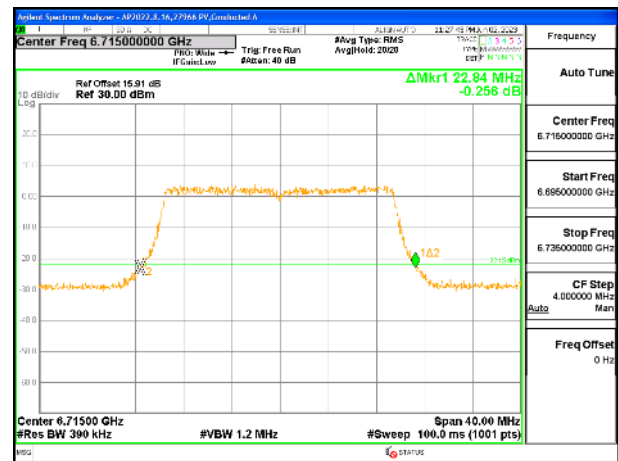

MID CHANNEL Antenna 8