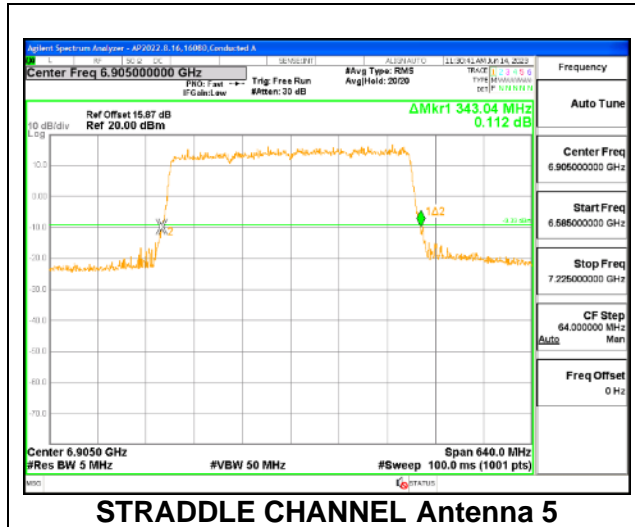

1TX Antenna 5 OFDMA MODE: 4x 996-Tones, Index S69

Channel	Frequency (MHz)	26 dB Bandwidth (MHz)
Straddle	6905	343.68

2TX Antenna 5 + Antenna 8 CDD OFDMA MODE: 4x 996-Tones, Index S69

Channel	Frequency (MHz)	26 dB Bandwidth Chain 0 (MHz)	26 dB Bandwidth Chain 1 (MHz)
Straddle	6905	343.04	343.68

STRADDLE CHANNEL

4TX Antenna 5 + Antenna 8 + Antenna 3+ Antenna 10 CDD OFDMA MODE: 4x 996-Tones, Index S69

Channel	Frequency (MHz)	26 dB Bandwidth Chain 0 (MHz)	26 dB Bandwidth Chain 1 (MHz)	26 dB Bandwidth Chain 2 (MHz)	26 dB Bandwidth Chain 3 (MHz)
Straddle	6905	341.12	343.68	351.36	345.60