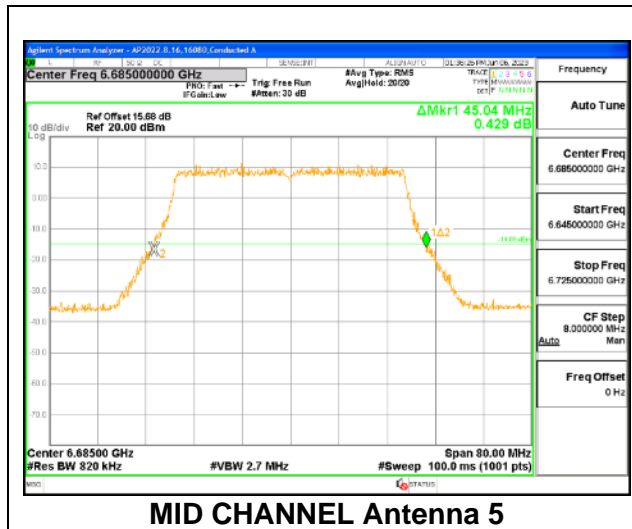

2TX Antenna 5 + Antenna 8 CDD OFDMA MODE: 484-Tones, RU Index 65

Channel	Frequency (MHz)	26 dB Bandwidth Chain 0 (MHz)	26 dB Bandwidth Chain 1 (MHz)
Low	6565	45.76	45.20
Mid	6685	45.04	44.96
High	6845	45.68	45.52

MID CHANNEL