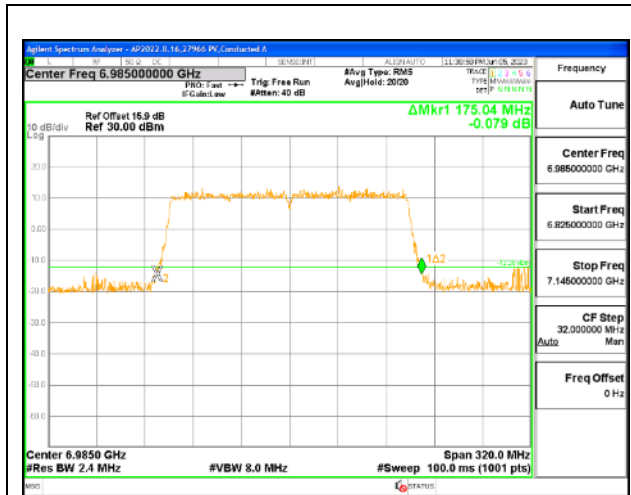

4TX Antenna 5 + Antenna 8 + Antenna 3+ Antenna 10 CDD OFDMA MODE: 2x 996-Tones, Index S68

Channel	Frequency (MHz)	26 dB Bandwidth Chain 0 (MHz)	26 dB Bandwidth Chain 1 (MHz)	26 dB Bandwidth Chain 2 (MHz)	26 dB Bandwidth Chain 3 (MHz)
Mid	6985	175.04	174.72	174.40	174.40

MID CHANNEL

MID CHANNEL Antenna 5