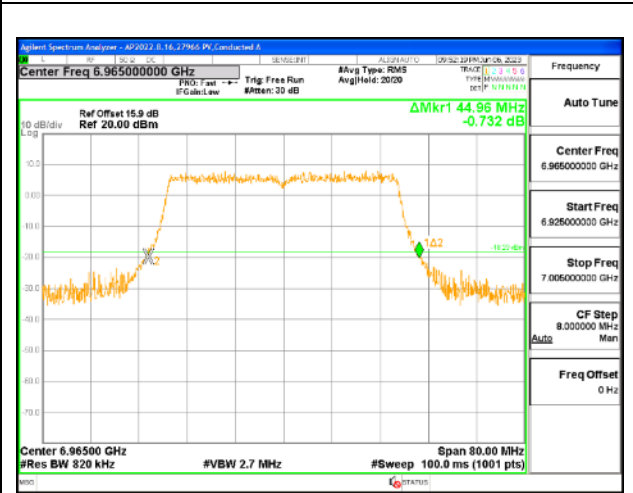

MID CHANNEL

MID CHANNEL Antenna 5

MID CHANNEL Antenna 8

MID CHANNEL Antenna 3

MID CHANNEL Antenna 10

9.2.32. 802.11ax HE80 MODE IN THE UNII-8 BAND

1TX Antenna 5 OFDMA MODE: 996-Tones, RU Index 67

Channel	Frequency (MHz)	26 dB Bandwidth (MHz)
Low	6945	92.16
High	7025	90.72