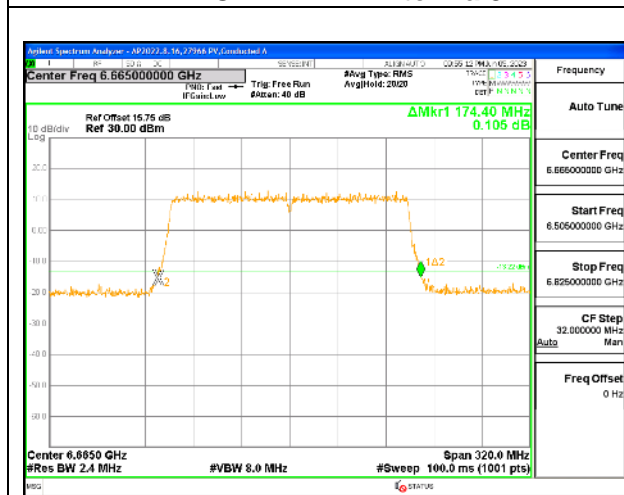

4TX Antenna 5 + Antenna 8 + Antenna 3+ Antenna 10 CDD OFDMA MODE: 2x 996-Tones, Index S68

Channel	Frequency (MHz)	26 dB Bandwidth Chain 0 (MHz)	26 dB Bandwidth Chain 1 (MHz)	26 dB Bandwidth Chain 2 (MHz)	26 dB Bandwidth Chain 3 (MHz)
Mid	6665	174.72	174.72	174.40	174.72
Straddle	6825	174.72	174.08	174.72	174.40

MID CHANNEL