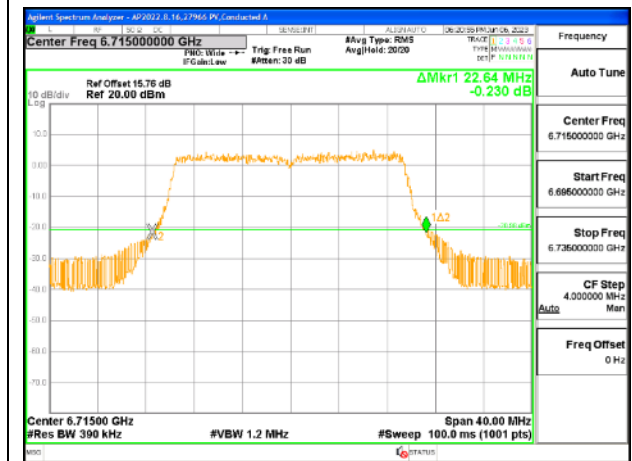

MID CHANNEL Antenna 3