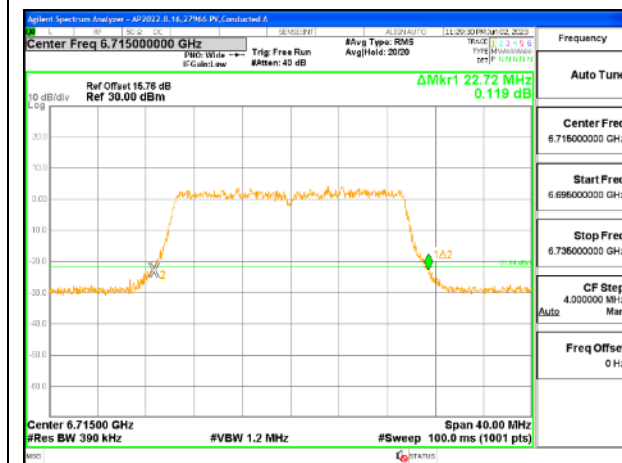

MID CHANNEL Antenna 3