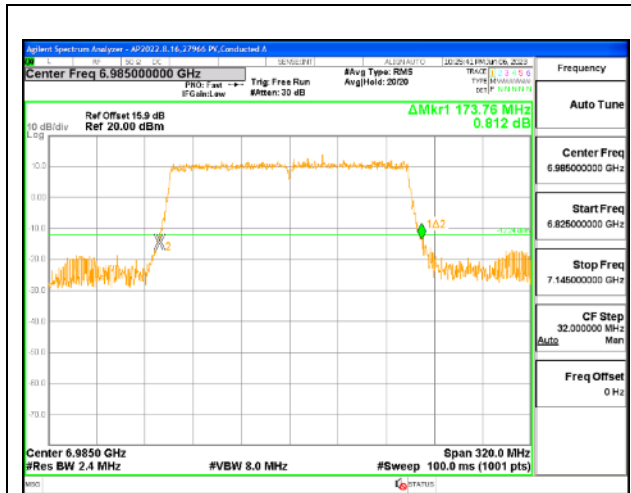

4TX Antenna 5 + Antenna 8 + Antenna 3+ Antenna 10 CDD OFDMA MODE: 2x 996-Tones, Index S68

Channel	Frequency (MHz)	26 dB Bandwidth Chain 0 (MHz)	26 dB Bandwidth Chain 1 (MHz)	26 dB Bandwidth Chain 2 (MHz)	26 dB Bandwidth Chain 3 (MHz)
Mid	6985	173.76	173.76	173.12	173.76

MID CHANNEL