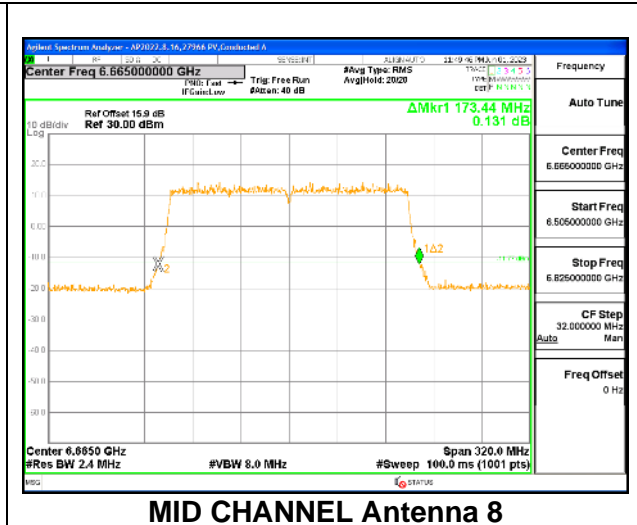

2TX Antenna 5 + Antenna 8 CDD OFDMA MODE: 2x 996-Tones, Index S68

Channel	Frequency (MHz)	26 dB Bandwidth Chain 0 (MHz)	26 dB Bandwidth Chain 1 (MHz)
Mid	6665	175.68	173.44
Straddle	6825	174.08	174.72

MID CHANNEL