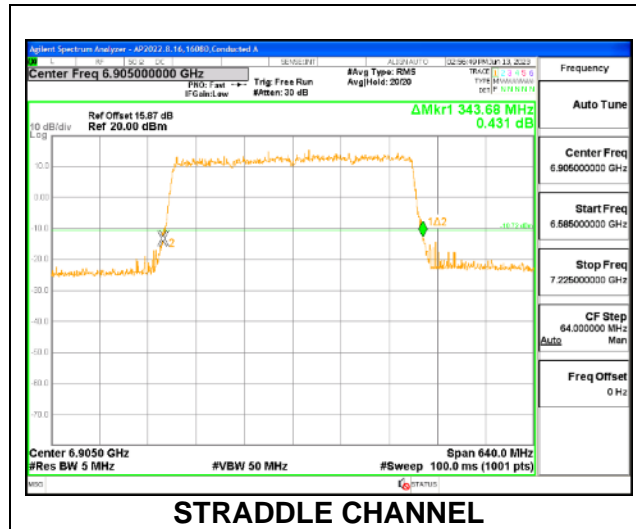

1TX Antenna 5 OFDMA MODE: 4x 996-Tones, Index S69

Channel	Frequency (MHz)	26 dB Bandwidth (MHz)
Straddle	6905	343.68

2TX Antenna 5 + Antenna 8 CDD OFDMA MODE: 4x 996-Tones, Index S69

Channel	Frequency (MHz)	26 dB Bandwidth Chain 0 (MHz)	26 dB Bandwidth Chain 1 (MHz)
Straddle	6905	343.04	343.68