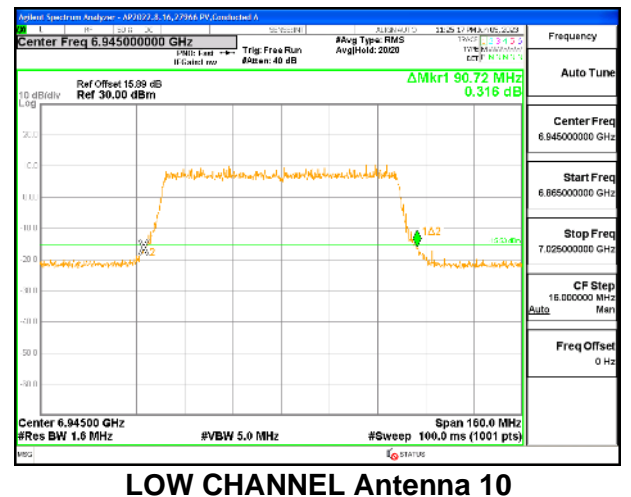

LOW CHANNEL

LOW CHANNEL Antenna 5

LOW CHANNEL Antenna 8

LOW CHANNEL Antenna 3

LOW CHANNEL Antenna 10

9.2.33. 802.11be EHT80 MODE IN THE UNII-8 BAND

1TX Antenna 5 OFDMA MODE: 996-Tones, RU Index 67

Channel	Frequency (MHz)	26 dB Bandwidth (MHz)
Low	6945	91.68
High	7025	93.12