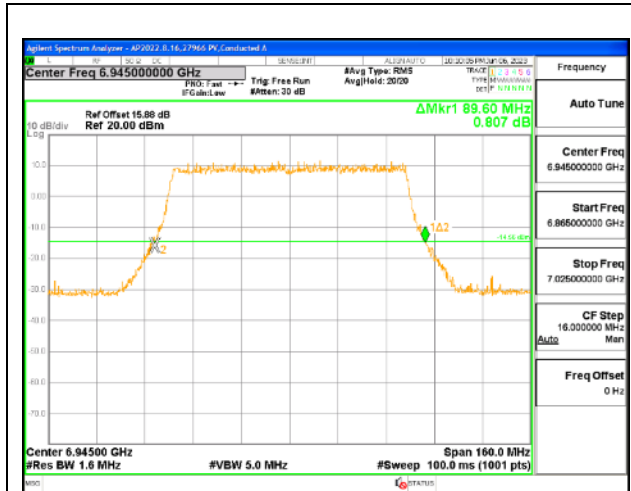

4TX Antenna 5 + Antenna 8 + Antenna 3+ Antenna 10 CDD OFDMA MODE: 996-Tones, RU Index 67

Channel	Frequency (MHz)	26 dB Bandwidth Chain 0 (MHz)	26 dB Bandwidth Chain 1 (MHz)	26 dB Bandwidth Chain 2 (MHz)	26 dB Bandwidth Chain 3 (MHz)
Low	6945	89.60	89.44	89.76	89.76
High	7025	89.60	89.92	89.60	90.08

LOW CHANNEL

LOW CHANNEL Antenna 5