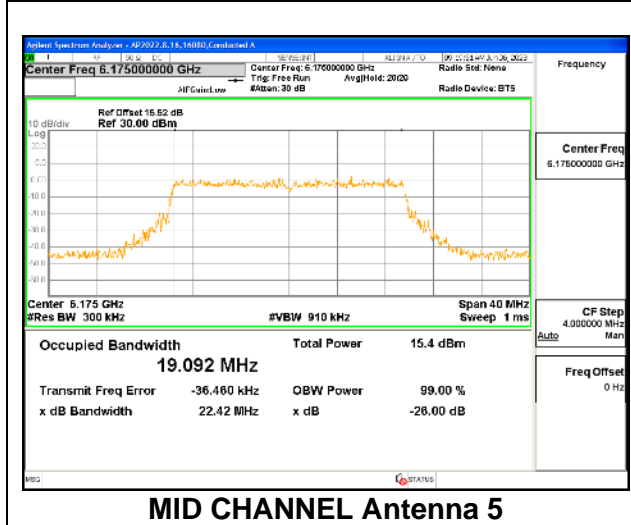

2TX Antenna 5 + Antenna 8 CDD OFDMA MODE: 242-Tones, RU Index 61

Channel	Frequency (MHz)	99% Bandwidth Chain 0 (MHz)	99% Bandwidth Chain 1 (MHz)
Low	5955	19.086	19.076
Mid	6175	19.092	19.035
High	6415	19.128	19.073

MID CHANNEL