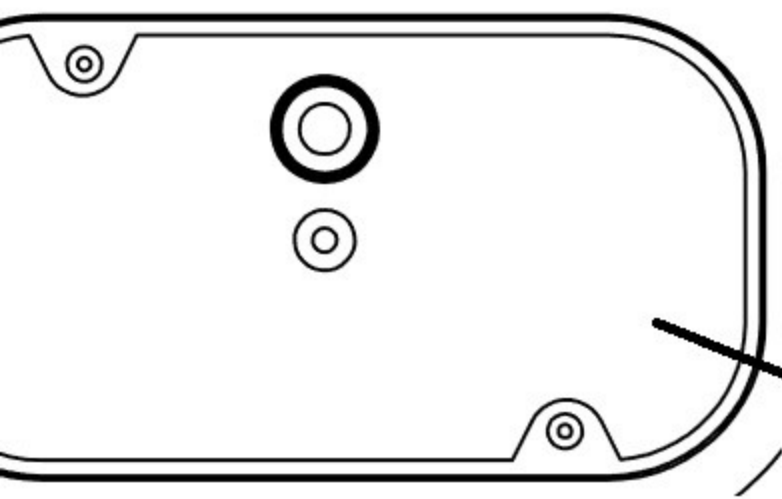

eero

San Francisco

Model N010001
and Q010001

Product Label Location

Apply label in location shown
on the bottom cover of the
device.