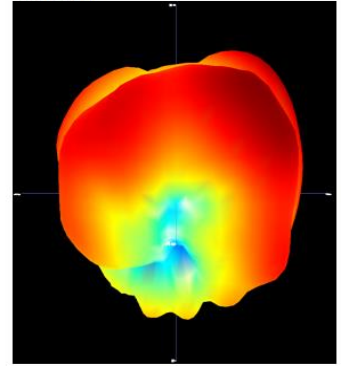

# Antenna Radiation Pattern

- BZT antenna radiation pattern

XZ(2450MHz)

YZ(2450MHz)

XY(2450MHz)

2450MHz Front View

Back View

# Antenna Radiation Pattern

- Wi-Fi 1 antenna radiation pattern

# Antenna Radiation Pattern

- Wi-Fi 1 & Wi-Fi 2 antenna radiation pattern

XZ(2450MHz&5500MHz)

YZ(2450MHz&5500MHz)

XY(2450MHz&5500MHz)

2450MHz Front View

Back View

5500MHz Front View

Back View