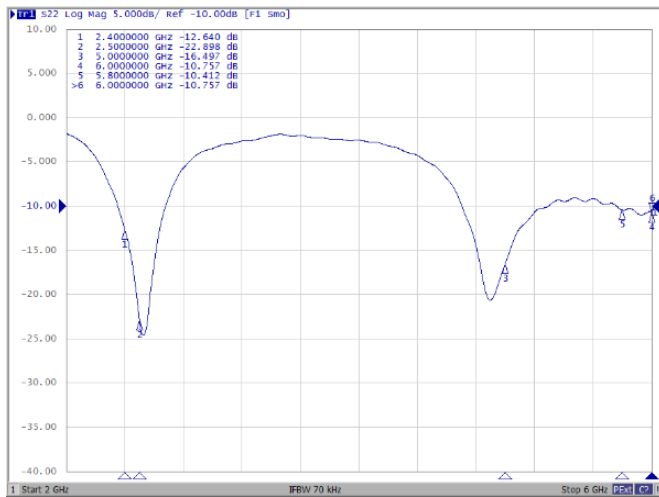

Antenna Radiation Pattern

- BZT antenna radiation pattern