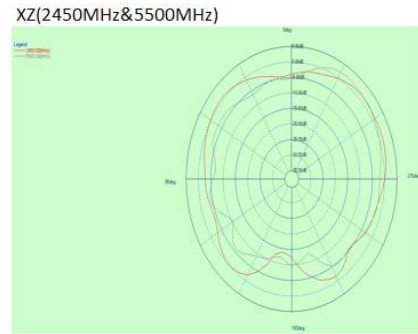

# Antenna Radiation Pattern

- Environment : measured in anechoic chamber

# Antenna Radiation Pattern

- BZT antenna radiation pattern

XZ(2450MHz)

YZ(2450MHz)

XY(2450MHz)

2450MHz Front View

Back View

# Antenna Radiation Pattern

- Wi-Fi 1 antenna radiation pattern

# Antenna Radiation Pattern

- Wi-Fi 1 & Wi-Fi 2 antenna radiation pattern

XZ(2450MHz&5500MHz)

YZ(2450MHz&5500MHz)

XY(2450MHz&5500MHz)

2450MHz Front View

Back View

5500MHz Front View