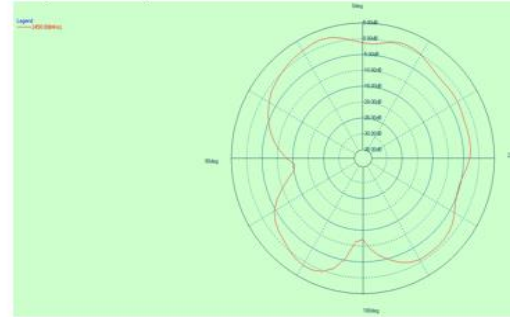

# Antenna Radiation Pattern

- Environment : measured in anechoic chamber

# Antenna Radiation Pattern

- BZT antenna radiation pattern

XZ(2450MHz)

YZ(2450MHz)

XY(2450MHz)

2450MHz Front View

Back View

# Antenna Radiation Pattern

- Wi-Fi 1 antenna radiation pattern

# Antenna Radiation Pattern

- Wi-Fi 1 & Wi-Fi 2 antenna radiation pattern

XZ(2450MHz&5500MHz)

YZ(2450MHz&5500MHz)

XY(2450MHz&5500MHz)

2450MHz Front View

Back View

5500MHz Front View