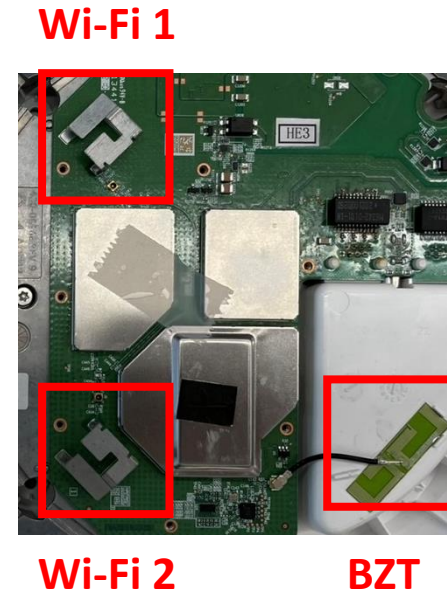

# eero Model Number T010001 Antenna Report

Rev. 3

2022/08/31

eero

# Information

- Owner Company: Luxshare-ICT
- Antenna Model:
  - 833-01301 (Wi-Fi 1)
  - 833-01302 (Wi-Fi 2)
  - 833-01303-7 (BZT)
- Antenna Type:
  - WiFi1: Stamping PIFA
  - WiFi2: Stamping PIFA
  - BZT: FPC Dipole
- Support Bands
  - Both of Wi-Fi1 and Wi-Fi 2 antennas supporting:
    - 2.4G: 2400-2500 MHz
    - 5G: 5150-5950 MHz
  - BZT antenna supporting:
    - 2.4G: 2400-2500 MHz