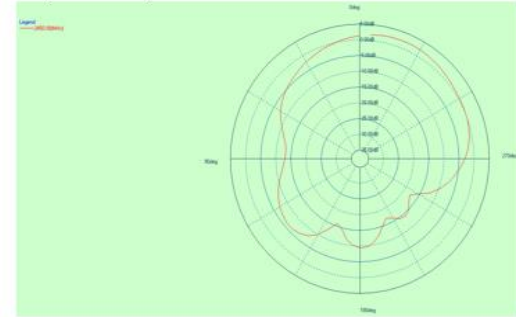

# Antenna Radiation Pattern

- Environment : measured in anechoic chamber

# Antenna Radiation Pattern

- BZT antenna radiation pattern

XZ(2450MHz)

YZ(2450MHz)

XY(2450MHz)

2450MHz Front View

Back View

# Antenna Radiation Pattern

- Wi-Fi 1 antenna radiation pattern

# Antenna Radiation Pattern

- Wi-Fi 1 & Wi-Fi 2 antenna radiation pattern

XZ(2450MHz&5500MHz)

YZ(2450MHz&5500MHz)

XY(2450MHz&5500MHz)

2450MHz Front View

Back View

5500MHz Front View