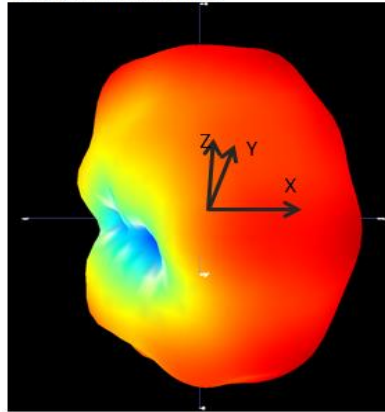

# Antenna Radiation Pattern

- Environment : measured in anechoic chamber

# Antenna Radiation Pattern

- BZT antenna radiation pattern

XZ(2450MHz)

YZ(2450MHz)

XY(2450MHz)

2450MHz Front View

Back View

# Antenna Radiation Pattern

- Wi-Fi 1 antenna radiation pattern

# Antenna Radiation Pattern

- Wi-Fi 1 & Wi-Fi 2 antenna radiation pattern

XZ(2450MHz&5500MHz)

YZ(2450MHz&5500MHz)

XY(2450MHz&5500MHz)

2450MHz Front View

Back View

5500MHz Front View