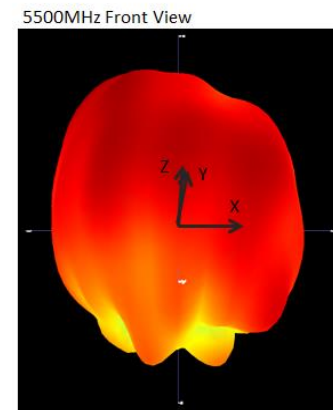

# Antenna Radiation Pattern

- Environment : measured in anechoic chamber

# Antenna Radiation Pattern

- BZT antenna radiation pattern

XZ(2450MHz)

YZ(2450MHz)

XY(2450MHz)

2450MHz Front View

Back View

# Antenna Radiation Pattern

- Wi-Fi 1 antenna radiation pattern