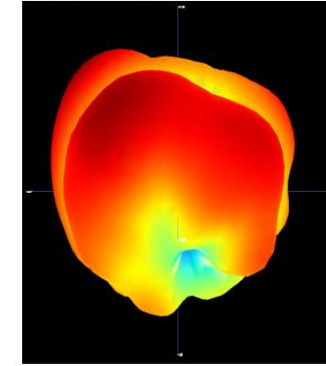

# Antenna Radiation Pattern

- Wi-Fi 1 antenna radiation pattern

# Antenna Radiation Pattern

- Wi-Fi 1 & Wi-Fi 2 antenna radiation pattern

XZ(2450MHz&5500MHz)

YZ(2450MHz&5500MHz)

XY(2450MHz&5500MHz)

2450MHz Front View

Back View

5500MHz Front View

Back View