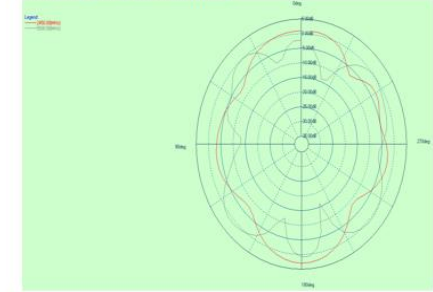

# Antenna Radiation Pattern

- BZT antenna radiation pattern

XZ(2450MHz)

YZ(2450MHz)

XY(2450MHz)

2450MHz Front View

Back View

# Antenna Radiation Pattern

- Wi-Fi 1 antenna radiation pattern

# Antenna Radiation Pattern

- Wi-Fi 1 & Wi-Fi 2 antenna radiation pattern

XZ(2450MHz&5500MHz)

YZ(2450MHz&5500MHz)

XY(2450MHz&5500MHz)

2450MHz Front View

Back View

5500MHz Front View

Back View