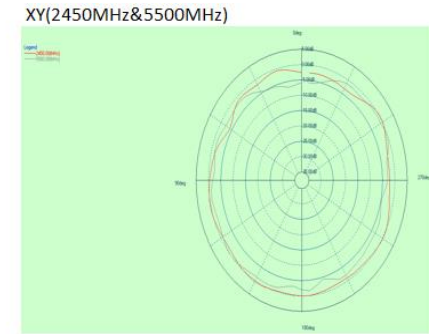

# Antenna Radiation Pattern

- Environment : measured in anechoic chamber

# Antenna Radiation Pattern

- BZT antenna radiation pattern

XZ(2450MHz)

YZ(2450MHz)

XY(2450MHz)

2450MHz Front View

Back View

# Antenna Radiation Pattern

- Wi-Fi 1 antenna radiation pattern

# Antenna Radiation Pattern

- Wi-Fi 1 & Wi-Fi 2 antenna radiation pattern

XZ(2450MHz&5500MHz)

YZ(2450MHz&5500MHz)

XY(2450MHz&5500MHz)

2450MHz Front View

Back View

5500MHz Front View