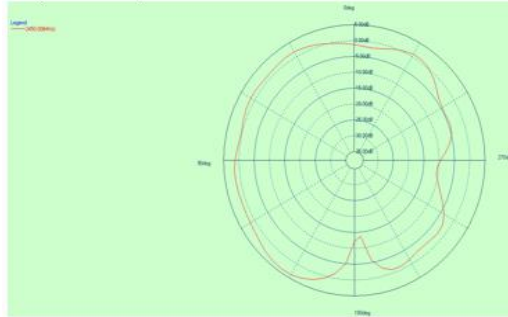

- All the results were measured in anechoic chamber.

# Antenna Radiation Pattern

- Environment : measured in anechoic chamber

# Antenna Radiation Pattern

- BZT antenna radiation pattern

XZ(2450MHz)

YZ(2450MHz)

XY(2450MHz)

2450MHz Front View

Back View