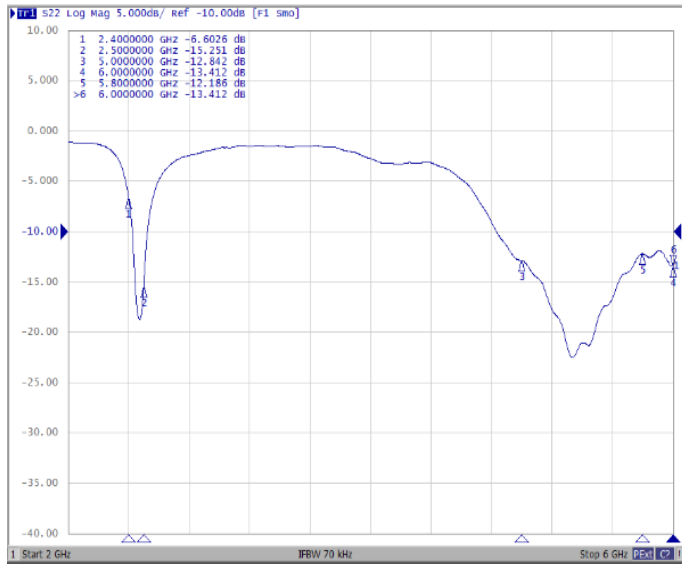

Antenna Radiation Pattern

- Wi-Fi 1 & Wi-Fi 2 antenna radiation pattern