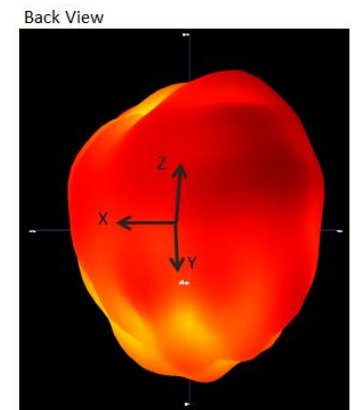

# Antenna Radiation Pattern

- Environment : measured in anechoic chamber

# Antenna Radiation Pattern

- BZT antenna radiation pattern

XZ(2450MHz)

YZ(2450MHz)

XY(2450MHz)

2450MHz Front View

Back View

# Antenna Radiation Pattern

- Wi-Fi 1 antenna radiation pattern