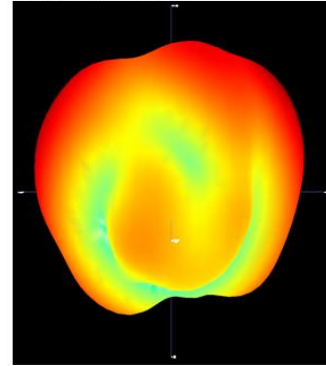

# Antenna Radiation Pattern

- Wi-Fi 1 antenna radiation pattern

# Antenna Radiation Pattern

- Wi-Fi 1 & Wi-Fi 2 antenna radiation pattern

XZ(2450MHz&5500MHz)

YZ(2450MHz&5500MHz)

XY(2450MHz&5500MHz)

2450MHz Front View

Back View

5500MHz Front View

Back View