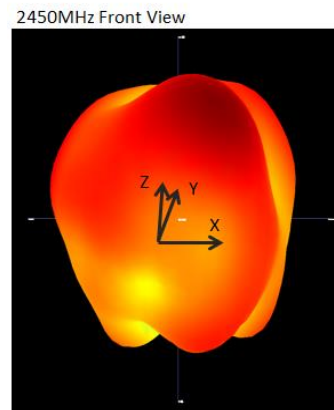

# Antenna Radiation Pattern

- Environment : measured in anechoic chamber

# Antenna Radiation Pattern

- BZT antenna radiation pattern

XZ(2450MHz)

YZ(2450MHz)

XY(2450MHz)

2450MHz Front View

Back View

# Antenna Radiation Pattern

- Wi-Fi 1 antenna radiation pattern