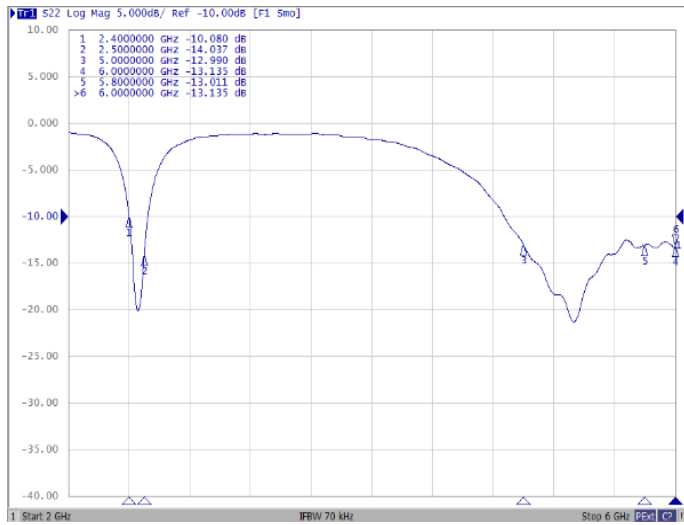

# Antenna Radiation Pattern

- BZT antenna radiation pattern

XZ(2450MHz)

YZ(2450MHz)

XY(2450MHz)

2450MHz Front View

Back View

# Antenna Radiation Pattern

- Wi-Fi 1 antenna radiation pattern