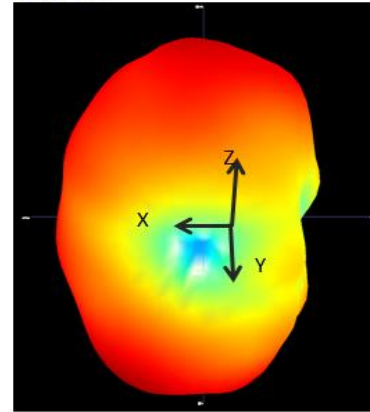

# Antenna Radiation Pattern

- Environment : measured in anechoic chamber

# Antenna Radiation Pattern

- BZT antenna radiation pattern

XZ(2450MHz)

YZ(2450MHz)

XY(2450MHz)

2450MHz Front View

Back View

# Antenna Radiation Pattern

- Wi-Fi 1 antenna radiation pattern

# Antenna Radiation Pattern

- Wi-Fi 1 & Wi-Fi 2 antenna radiation pattern

XZ(2450MHz&5500MHz)

YZ(2450MHz&5500MHz)

XY(2450MHz&5500MHz)

2450MHz Front View

Back View

5500MHz Front View