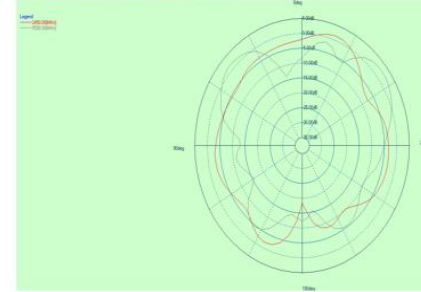

# Antenna Radiation Pattern

- BZT antenna radiation pattern

XZ(2450MHz)

YZ(2450MHz)

XY(2450MHz)

2450MHz Front View

Back View

# Antenna Radiation Pattern

- Wi-Fi 1 antenna radiation pattern

# Antenna Radiation Pattern

- Wi-Fi 1 & Wi-Fi 2 antenna radiation pattern

XZ(2450MHz&5500MHz)

YZ(2450MHz&5500MHz)

XY(2450MHz&5500MHz)

2450MHz Front View

Back View

5500MHz Front View

Back View