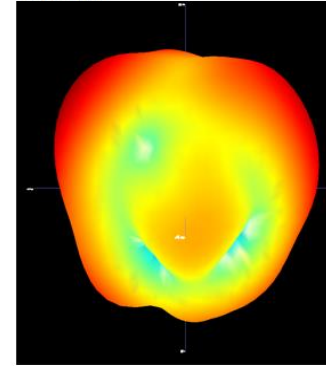

# Antenna Radiation Pattern

- Wi-Fi 1 antenna radiation pattern

# Antenna Radiation Pattern

- Wi-Fi 1 & Wi-Fi 2 antenna radiation pattern

XZ(2450MHz&5500MHz)

YZ(2450MHz&5500MHz)

XY(2450MHz&5500MHz)

2450MHz Front View

Back View

5500MHz Front View

Back View