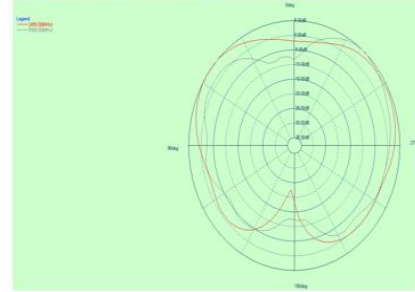

# Antenna Radiation Pattern

- Environment : measured in anechoic chamber

# Antenna Radiation Pattern

- BZT antenna radiation pattern

XZ(2450MHz)

YZ(2450MHz)

XY(2450MHz)

2450MHz Front View

Back View

# Antenna Radiation Pattern

- Wi-Fi 1 antenna radiation pattern

# Antenna Radiation Pattern

- Wi-Fi 1 & Wi-Fi 2 antenna radiation pattern

XZ(2450MHz&5500MHz)

YZ(2450MHz&5500MHz)

XY(2450MHz&5500MHz)

2450MHz Front View

Back View

5500MHz Front View