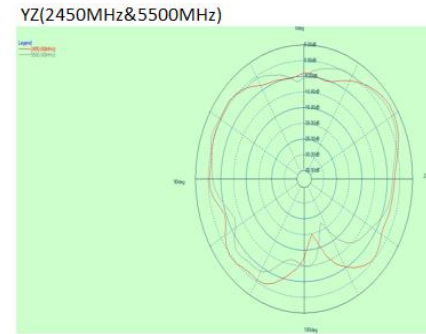

# Antenna Radiation Pattern

- Environment : measured in anechoic chamber

# Antenna Radiation Pattern

- BZT antenna radiation pattern

XZ(2450MHz)

YZ(2450MHz)

XY(2450MHz)

2450MHz Front View

Back View

# Antenna Radiation Pattern

- Wi-Fi 1 antenna radiation pattern