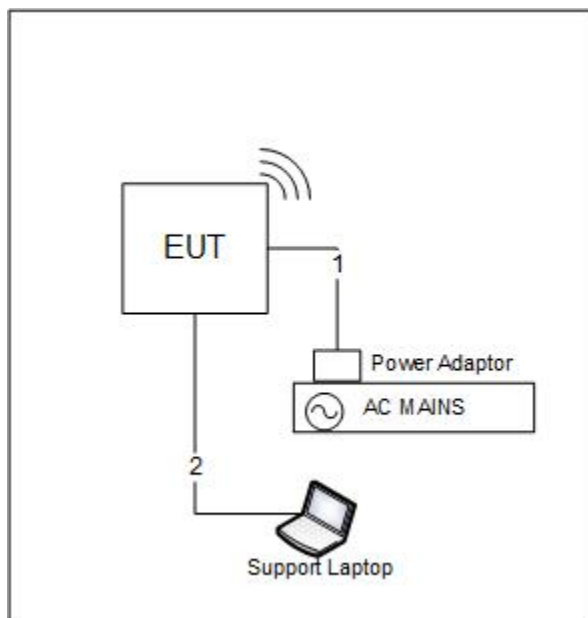

1. DESCRIPTION OF TEST SETUP

SUPPORT EQUIPMENT

Support Equipment List				
Description	Manufacturer	Model	Serial Number	FCC ID
Laptop PC	Dell	Latitude E6430	J29SNX1	N/A
Laptop PC	Dell	Latitude E5450	HRR5N72	N/A
AC adapter (EUT)	Foxlink	C210001	A019F0000171	N/A
AC adapter (EUT)	RF Tech	C210001	A027A0000361	N/A

TEST SETUP

The EUT is connected to a test laptop during the tests. Test software exercised the radio card.

SETUP DIAGRAMS

2. SETUP PHOTOS

CONDUCTED SETUP

RADIATED EMISSIONS

AC MAINS LINE CONDUCTED EMISSION

END OF TEST REPORT