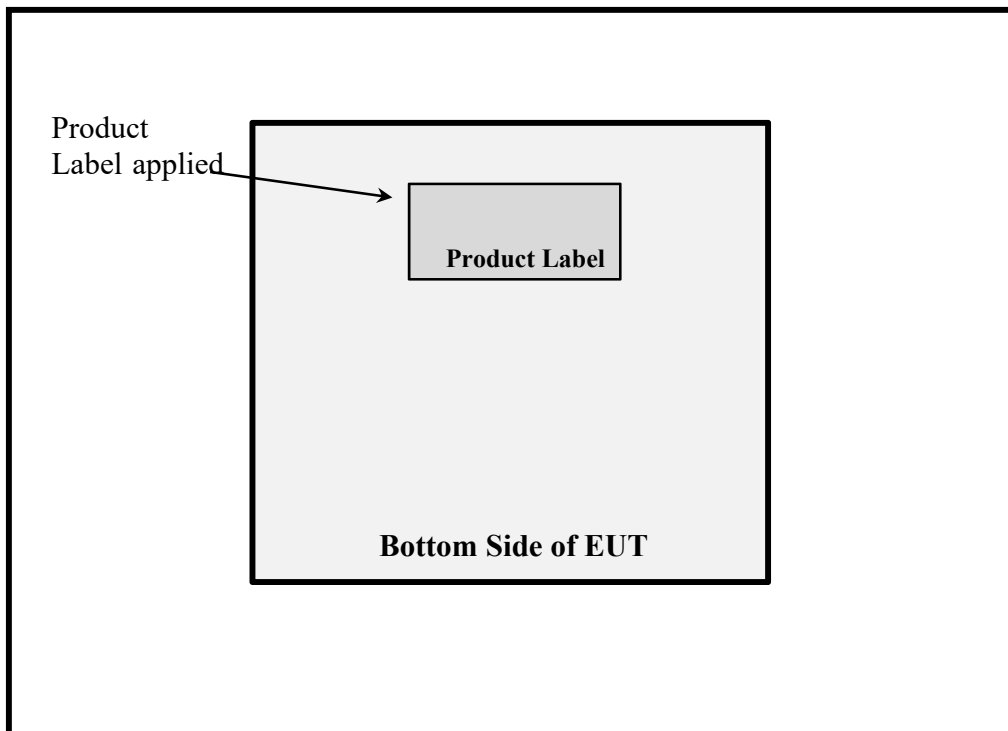

eero

Label Exhibit
eero Model U010001
FCC ID: 2AEM4-2124173
IC: 20631-2124173

Label Location:

Label Artwork
(Preliminary Draft)