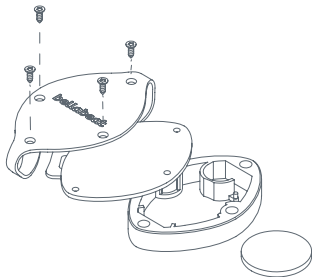

Replacing the battery

1. Unscrew all four screws by using the Battery Replacement Tool (Torx T3) and remove the metal clip (1)
2. Remove the rubber cover (2)
3. Remove the battery and replace it with a new one (3)
4. Replace the rubber cover ensuring the holes line up with the housing
5. Replace the metal clip ensuring the holes line up with the housing
6. Insert and tighten all four screws

Battery safety information

In exceptional circumstances, batteries may leak fluids that can cause a chemical burn injury or ruin your product. To avoid battery leakage:

- Do not mix old and new batteries or batteries of different types: alkaline, standard (carbon-zinc) or rechargeable (nickel-cadmium).
- Insert batteries as indicated inside the battery compartment.
- Remove batteries during extended periods of non-use. Always remove exhausted batteries from the product. Dispose of batteries safely. Do not dispose of this product in a fire. The batteries inside may explode or leak.
- Never short-circuit the battery terminals.
- Use only batteries of the same or equivalent type, as recommended.
- Do not charge non-rechargeable batteries.