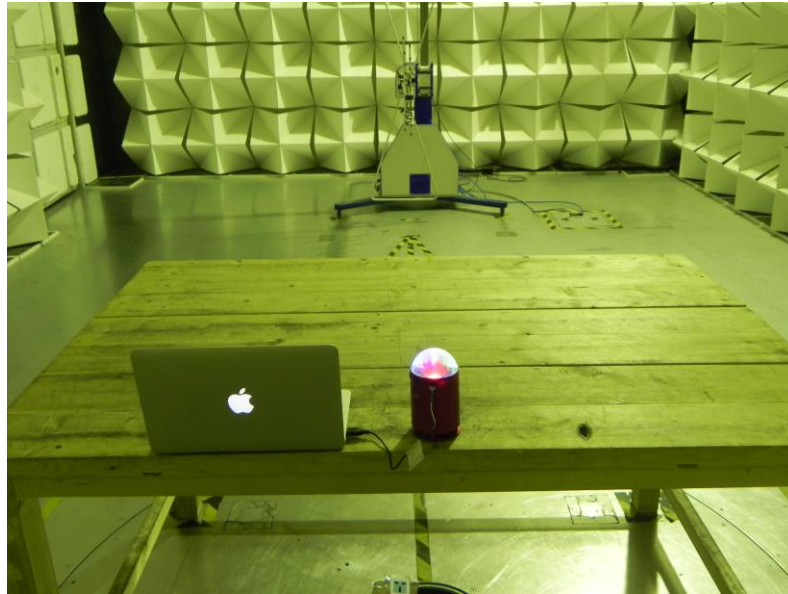

## Photographs – Model ISB46 Test Setup

Photograph – Conducted Emission Test Setup at Test Site 2#

## Photograph – Radiation Spurious Emission Test Setup

26MHz to 30MHz at Test Site 2#

30MHz to 1GHz at Test Site 2#

1GHz to 25GHz at Test Site 1#