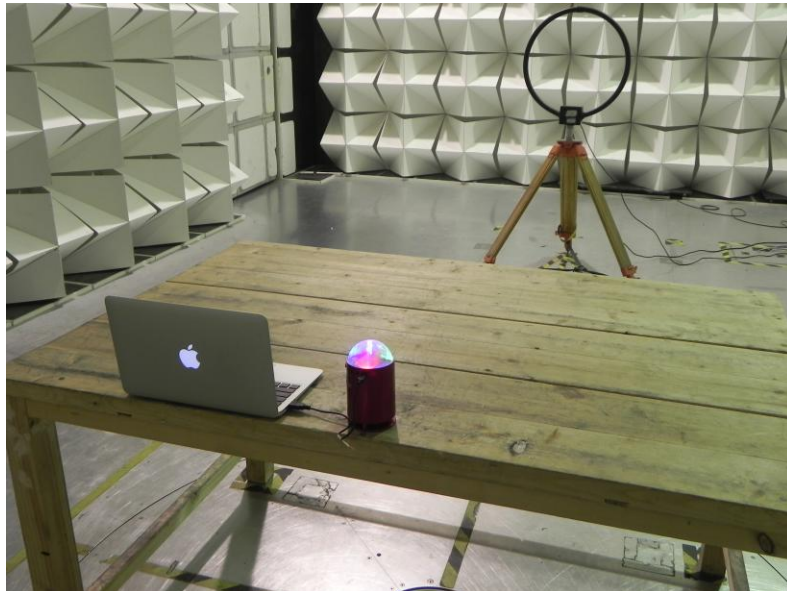

## Photographs – Model ISB46 Test Setup

Photograph – Conducted Emission Test Setup at Test Site 2#

## Photograph – Radiation Spurious Emission Test Setup

26MHz to 30MHz at Test Site 2#

30MHz to 1GHz at Test Site 2#

1GHz to 25GHz at Test Site 1#