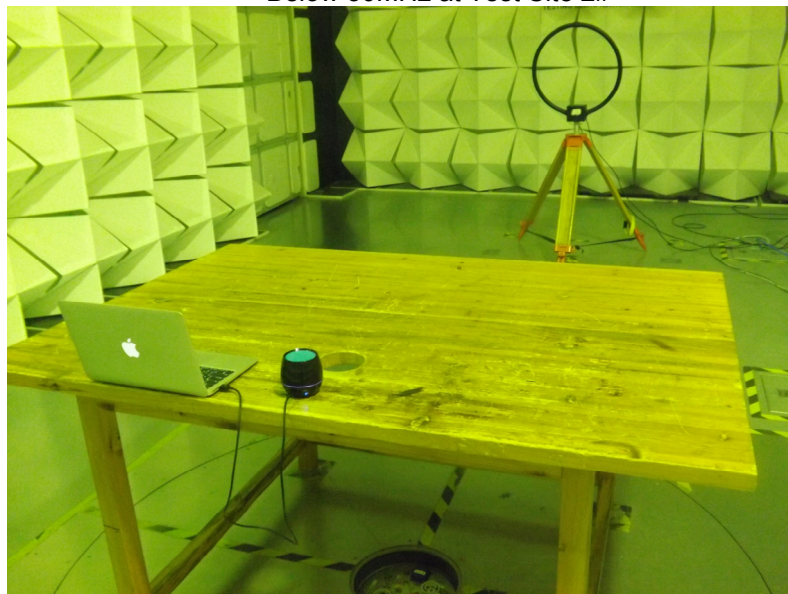

Photographs – Model ISB35 Test Setup

Photograph – Conducted Emission Test Setup at Test Site 1#

Photograph – Radiation Spurious Emission Test Setup

Below 30MHz at Test Site 2#

30MHz-1GHz at Test Site 2#

Above 1GHz at Test Site 1#