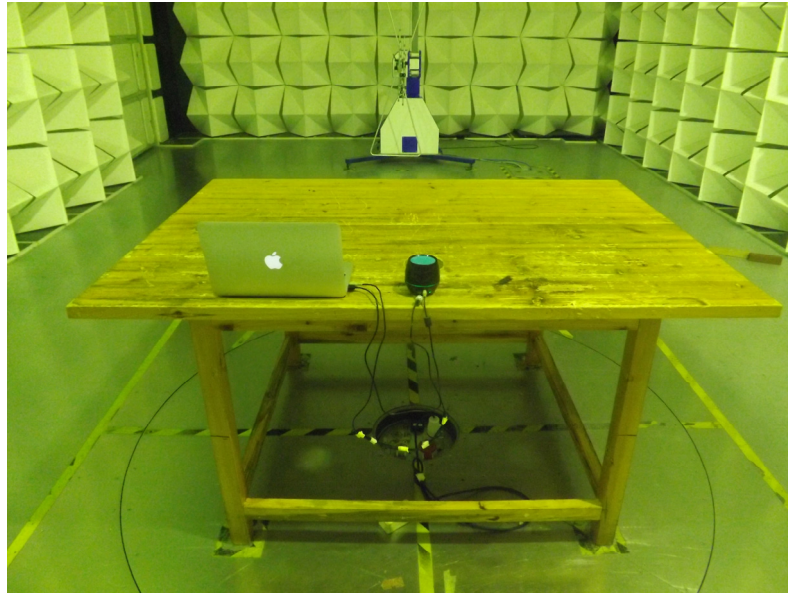

Photographs – Model ISB35 Test Setup

Photograph – Conducted Emission Test Setup at Test Site 1#

Photograph – Radiation Spurious Emission Test Setup

Below 30MHz at Test Site 2#

30MHz-1GHz at Test Site 2#

Above 1GHz at Test Site 1#