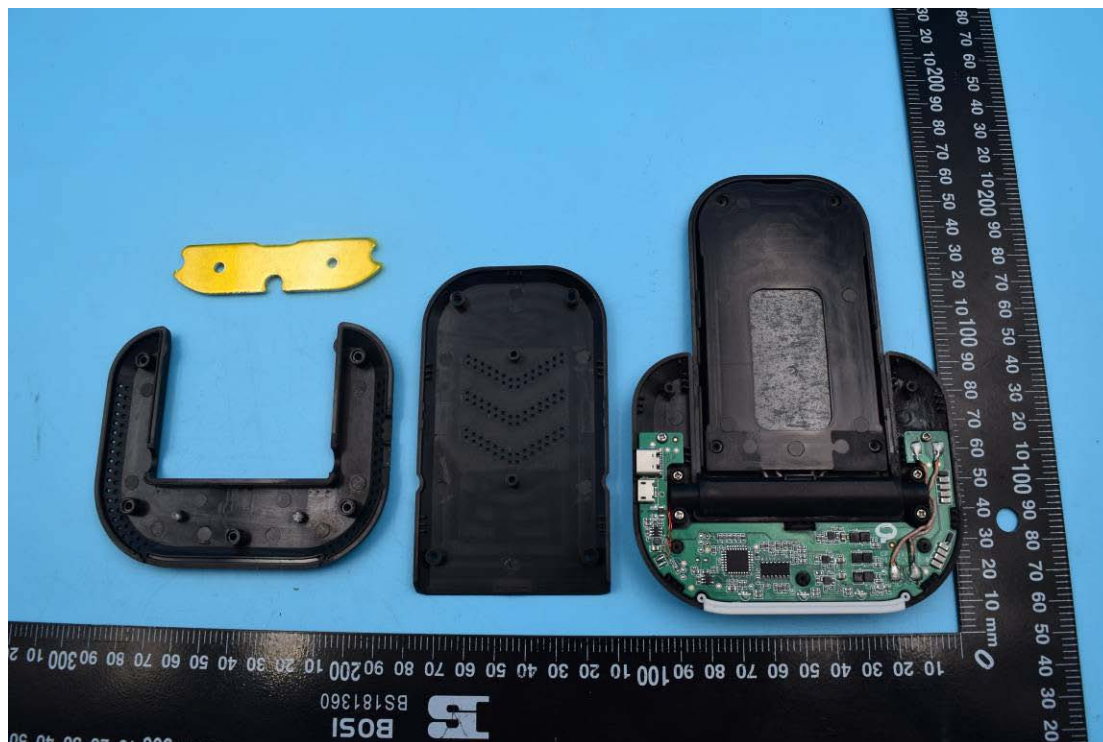

FCC ID: 2AEKMBSD-WF-R201

Internal Photos

1. EUT uncover view

2. Mainboard front view