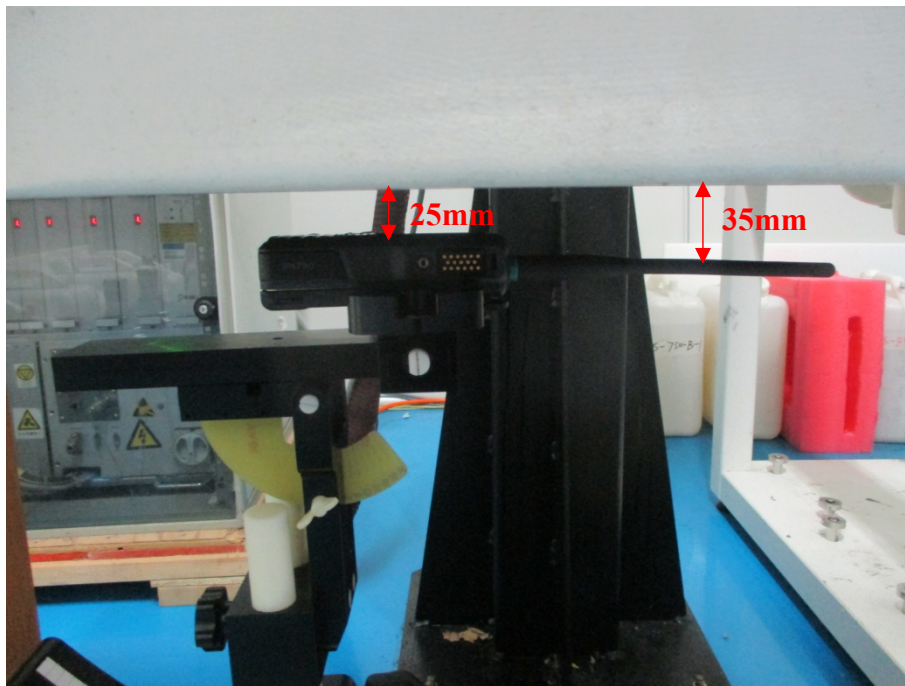

APPENDIX B EUT TEST POSITION PHOTOS

Liquid depth $\geq 15\text{cm}$

Antenna View

Belt Clip View

PH790 VHF:

Face Up Setup Photo(25mm)

Body Back Setup Photo(0mm)

PH700 VHF:

Face Up Setup Photo(25mm)

Body Worn Back Setup Photo(0mm)