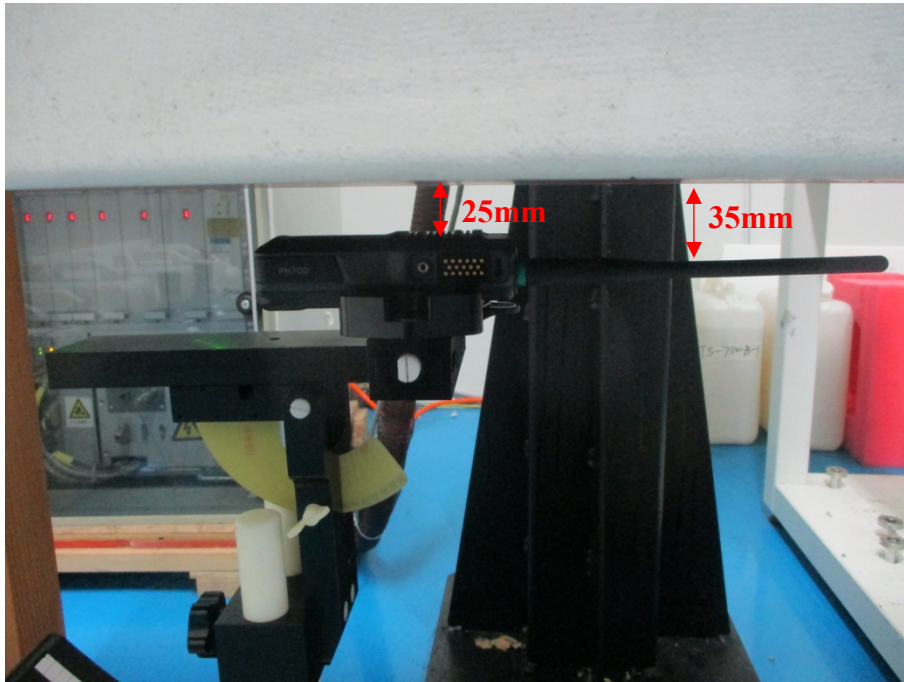

APPENDIX B EUT TEST POSITION PHOTOS

Liquid depth $\geq 15\text{cm}$

Antenna View

Belt Clip View

PH790 VHF:

Face Up Setup Photo(25mm)

Body Back Setup Photo(0mm)

PH700 VHF:

Face Up Setup Photo(25mm)

Body Worn Back Setup Photo(0mm)