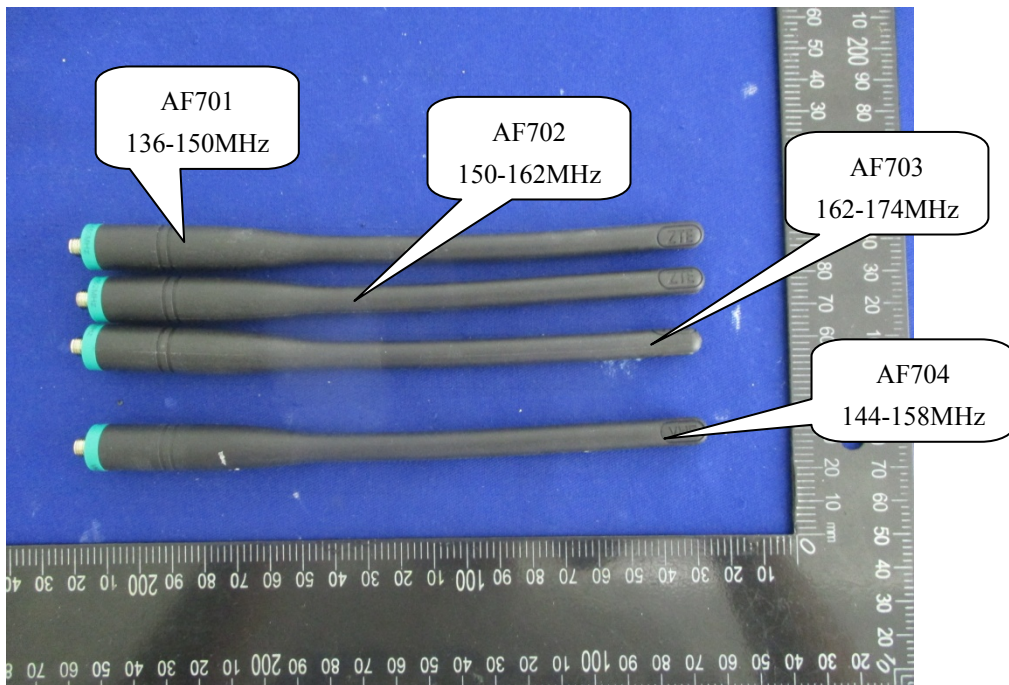

APPENDIX B EUT TEST POSITION PHOTOS

Liquid depth $\geq 15\text{cm}$

Antenna View

Belt Clip View

PH790 VHF:

Face Up Setup Photo(25mm)

Body Back Setup Photo(0mm)

PH700 VHF:

Face Up Setup Photo(25mm)

Body Worn Back Setup Photo(0mm)