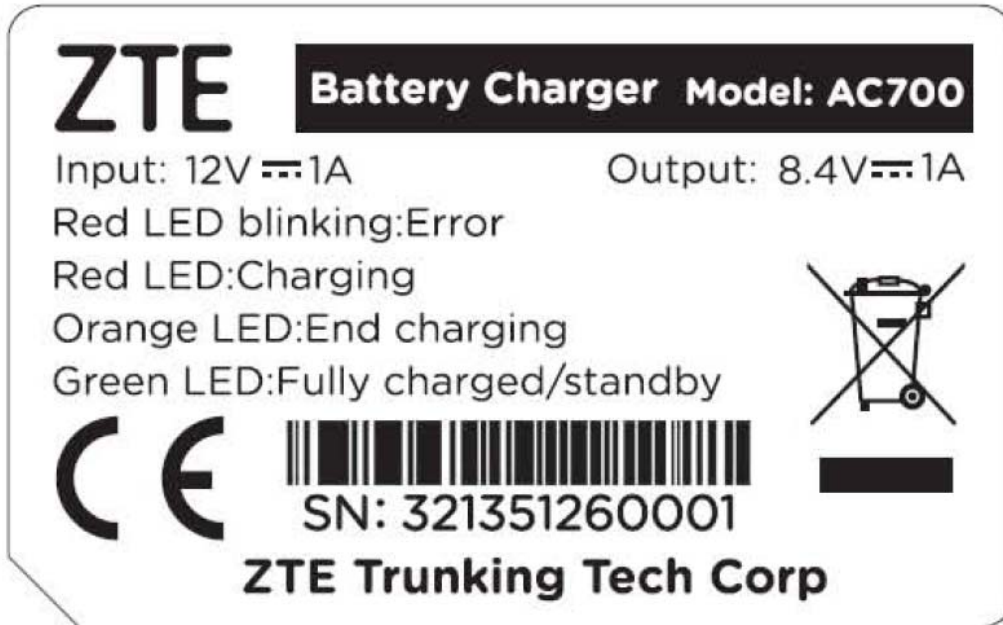

EUT – Left Side View

EUT – Right Side View

EUT – Audio port View

EUT –Charger Front View

EUT –Charger Rear View

EUT –Charger Top View

EUT –Charger Bottom View

EUT –Charger Left Side View

EUT –Charger Right Side View

EUT – Charger Label View

EUT – Adapter View

EUT – Adapter Label View